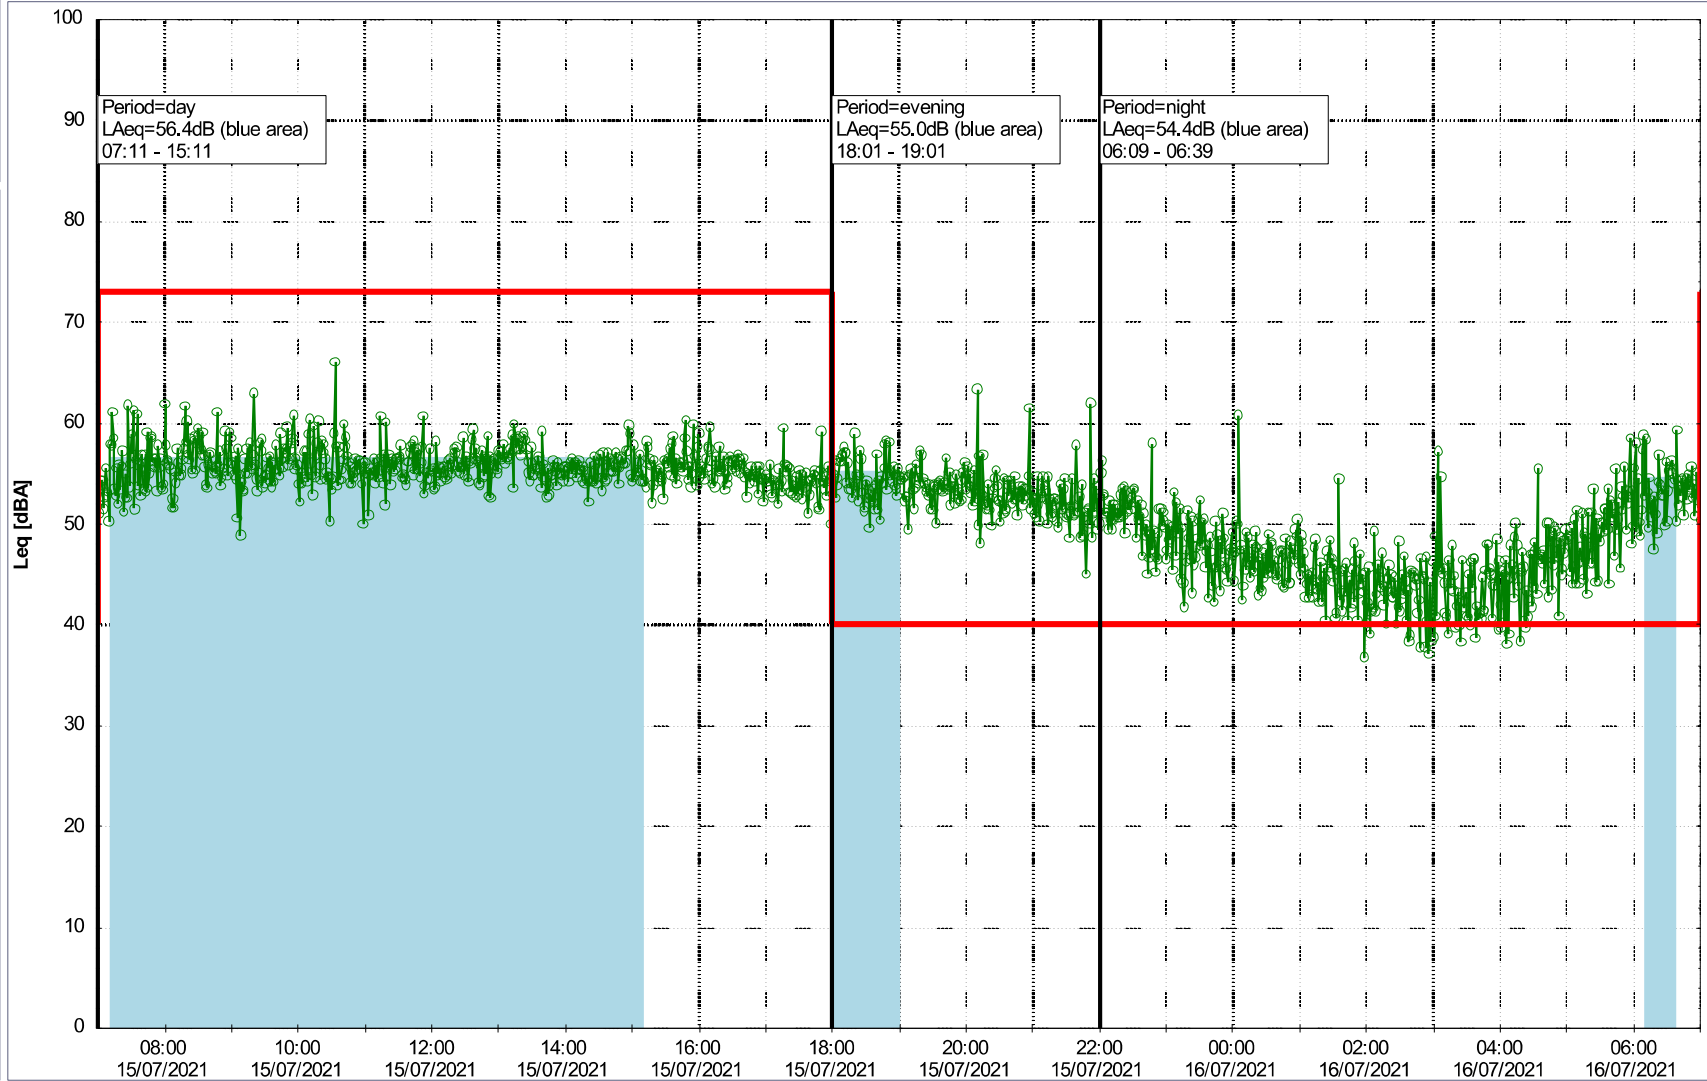

Noise Time Related Diagram

14/07/2021
15/07/2021

o o o o HOL_NS01

Project: Kronos Sydhavnen
Construction: Havneholmen
Location: N-V

Plan View

Remarks

...

Noise Time Related Diagram

15/07/2021
16/07/2021

o o o o HOL_NS01

Project: Kronos Sydhavnen
Construction: Havneholmen
Location: N-V

Plan View

Remarks

Noise Time Related Diagram

16/07/2021
17/07/2021

o o o o HOL_NS01

Project: Kronos Sydhavnen
Construction: Havneholmen
Location: N-V

Plan View

Noise Time Related Diagram

17/07/2021
18/07/2021

○○○○ HOL_NS01

Remarks

...

Project: Kronos Sydhavnen
Construction: Havneholmen
Location: N-V