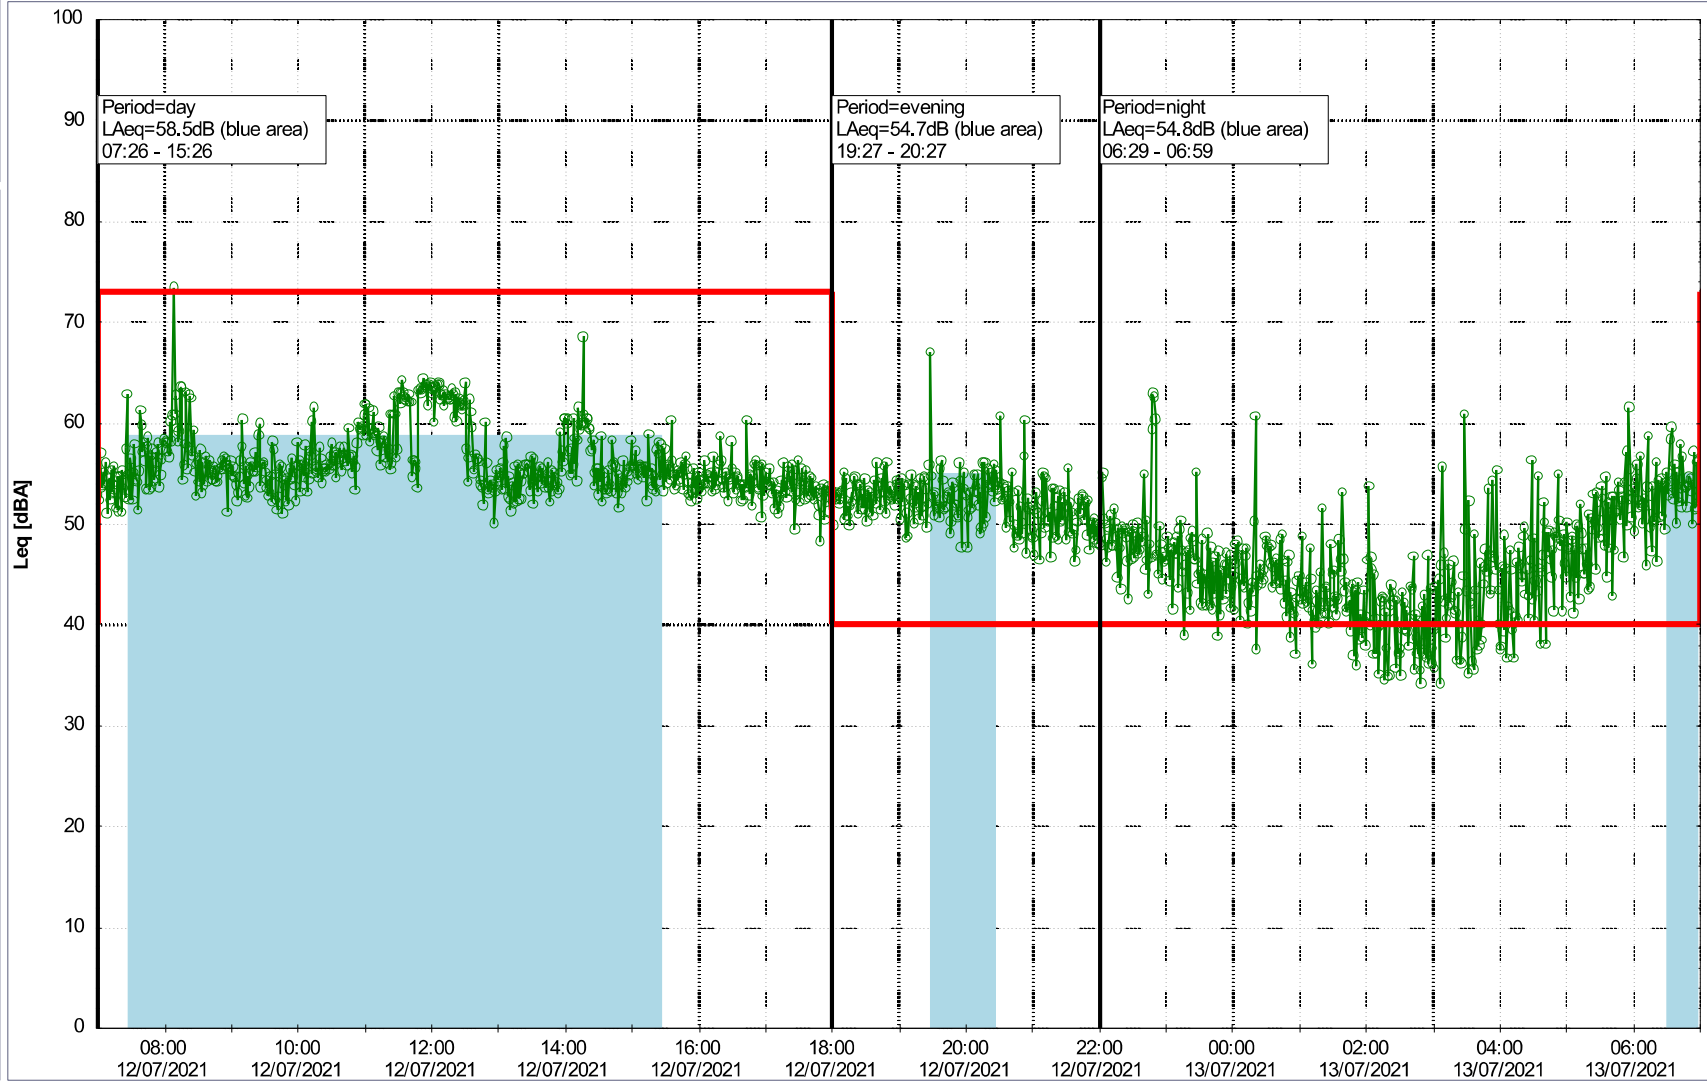

Project: Kronos Sydhavnen
Construction: Havneholmen
Location: N-V

Plan View

Remarks

Noise Time Related Diagram

12/07/2021
13/07/2021

o o o o HOL_NS01

Project: Kronos Sydhavnen
Construction: Havneholmen
Location: N-V

Plan View

Remarks

Noise Time Related Diagram

13/07/2021
14/07/2021

o o o o HOL_NS01

Project: Kronos Sydhavnen
Construction: Havneholmen
Location: N-V

Plan View

Remarks

Noise Time Related Diagram

14/07/2021
15/07/2021

o o o o HOL_NS01

Project: Kronos Sydhavnen
Construction: Havneholmen
Location: N-V

Plan View

Remarks

...

Noise Time Related Diagram

Project: Kronos Sydhavnen
Construction: Havneholmen
Location: N-V

Plan View

Noise Time Related Diagram

17/07/2021
18/07/2021

○○○○ HOL_NS01

Remarks

...

Project: Kronos Sydhavnen
Construction: Havneholmen
Location: N-V