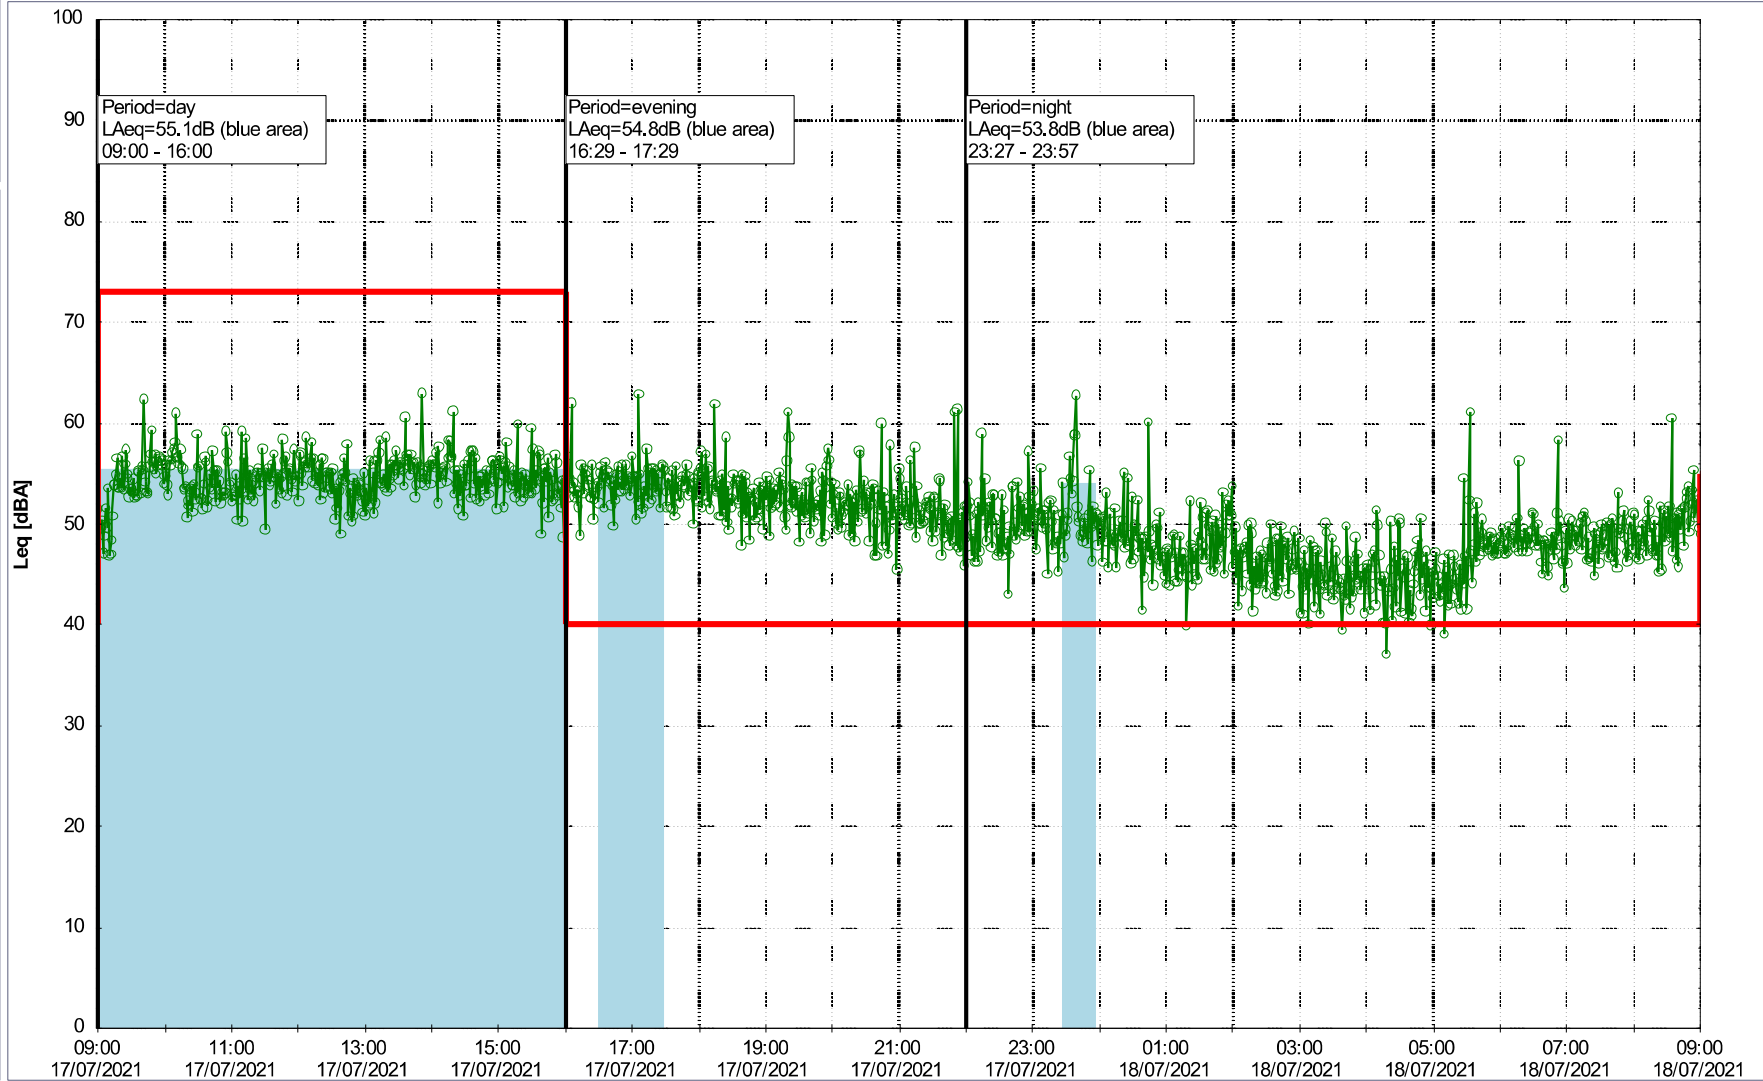

Project: Kronos Sydhavnen
Construction: Havneholmen
Location: N-V

Plan View

Noise Time Related Diagram

17/07/2021
18/07/2021

○○○○ HOL_NS01

Remarks

...

Project: Kronos Sydhavnen
Construction: Havneholmen
Location: N-V

Plan View

Noise Time Related Diagram

18/07/2021
19/07/2021

○○○○ HOL_NS01

Remarks