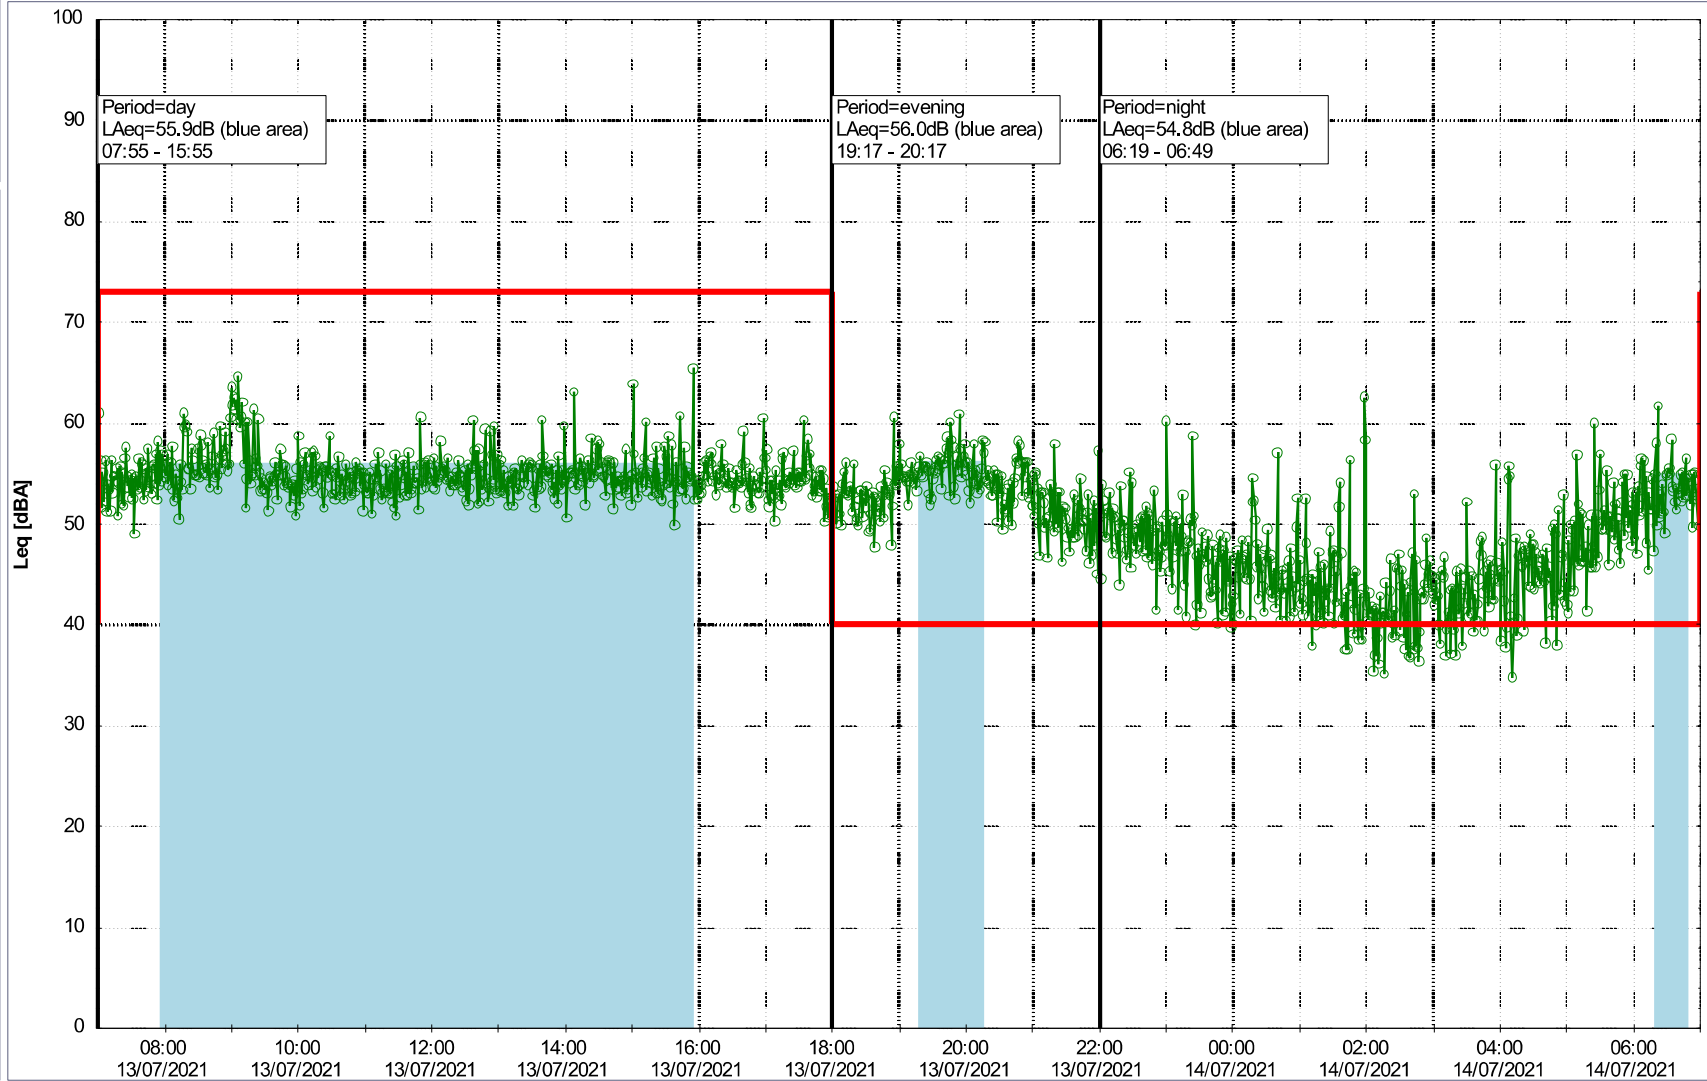

Plan View

Remarks

Noise Time Related Diagram

13/07/2021
14/07/2021

o o o o HOL_NS01

Project: Kronos Sydhavnen
Construction: Havneholmen
Location: N-V

Plan View

Remarks

Noise Time Related Diagram

14/07/2021
15/07/2021

o o o o HOL_NS01

Project: Kronos Sydhavnen
Construction: Havneholmen
Location: N-V

Plan View

Remarks

...

Noise Time Related Diagram

15/07/2021
16/07/2021

o o o o HOL_NS01

Project: Kronos Sydhavnen
Construction: Havneholmen
Location: N-V

Plan View

Remarks

Noise Time Related Diagram

16/07/2021
17/07/2021

o o o o HOL_NS01

Project: Kronos Sydhavnen
Construction: Havneholmen
Location: N-V

Plan View

Noise Time Related Diagram

17/07/2021
18/07/2021

○○○○ HOL_NS01

Remarks

...

Project: Kronos Sydhavnen
Construction: Havneholmen
Location: N-V