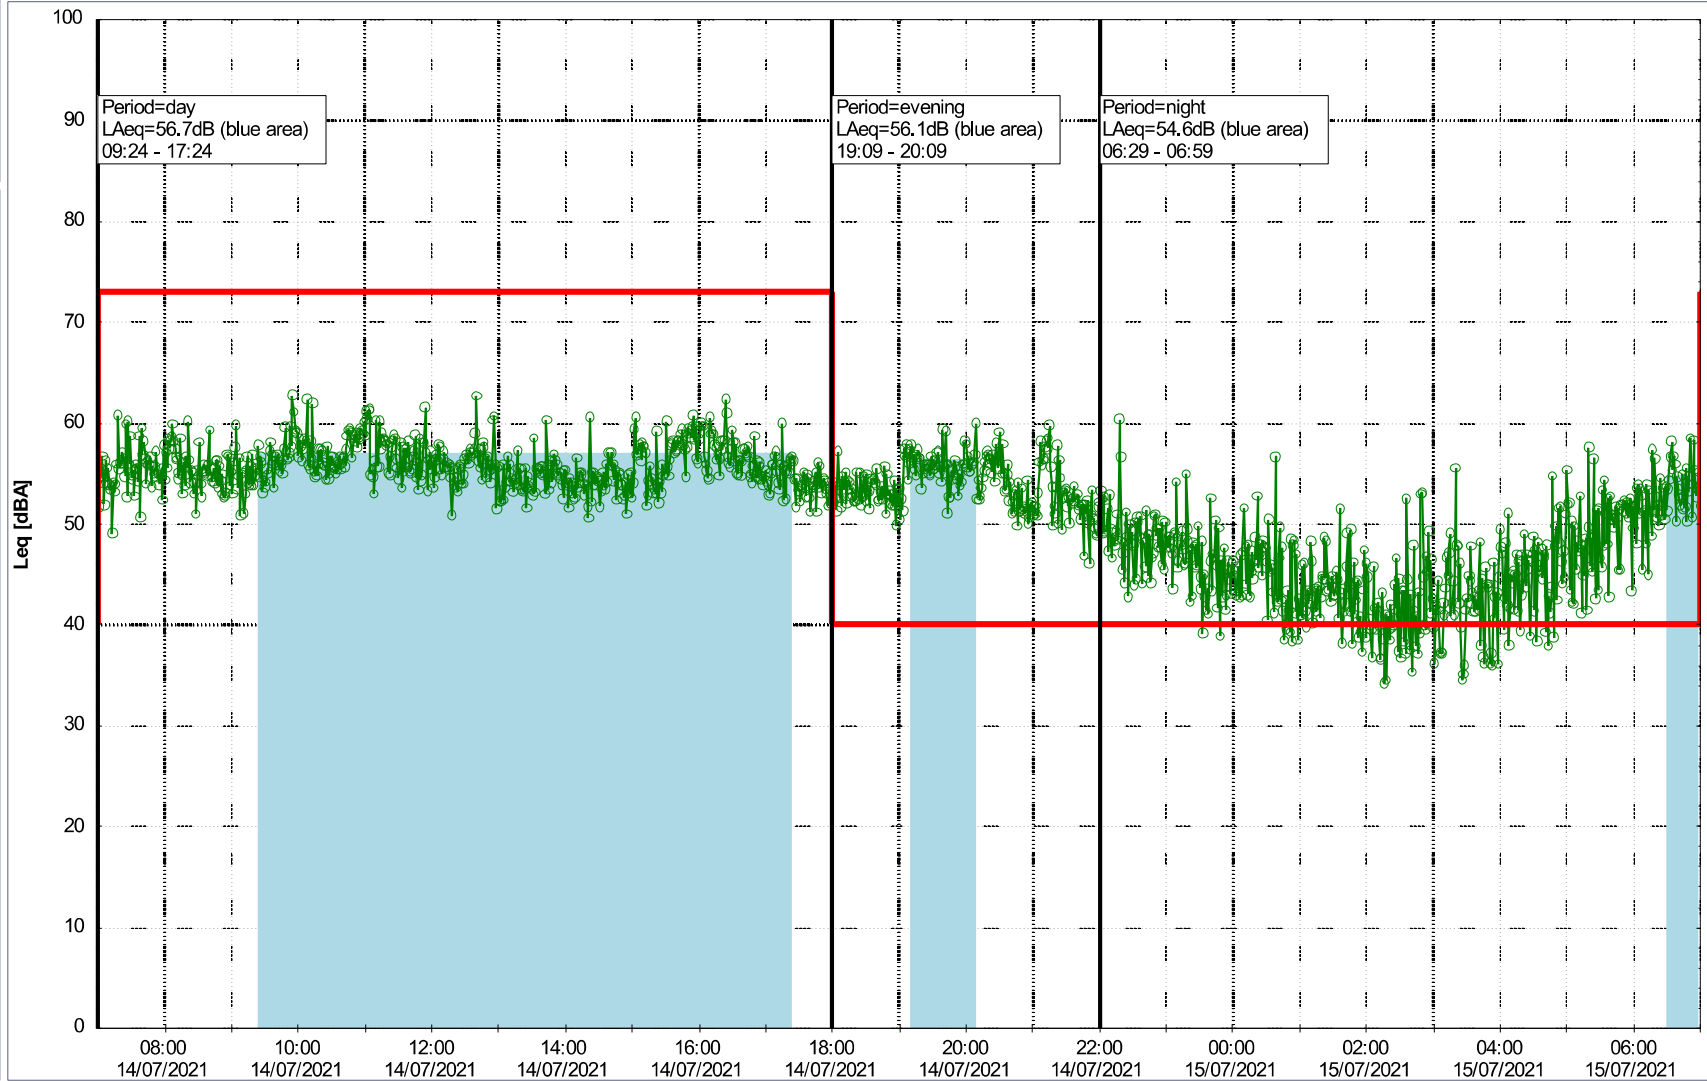

Plan View

Remarks

Noise Time Related Diagram

13/07/2021
14/07/2021

o o o o HOL_NS01

Project: Kronos Sydhavnen
Construction: Havneholmen
Location: N-V

Plan View

Remarks

Noise Time Related Diagram

14/07/2021
15/07/2021

o o o o HOL_NS01

Project: Kronos Sydhavnen
Construction: Havneholmen
Location: N-V

Plan View

Remarks

...

Noise Time Related Diagram

15/07/2021
16/07/2021

o o o o HOL_NS01

Project: Kronos Sydhavnen
Construction: Havneholmen
Location: N-V

Plan View

Remarks

Noise Time Related Diagram

16/07/2021
17/07/2021

o o o o HOL_NS01

Project: Kronos Sydhavnen
Construction: Havneholmen
Location: N-V

Plan View

Noise Time Related Diagram

17/07/2021
18/07/2021

○○○○ HOL_NS01

Remarks

...

Project: Kronos Sydhavnen
Construction: Havneholmen
Location: N-V