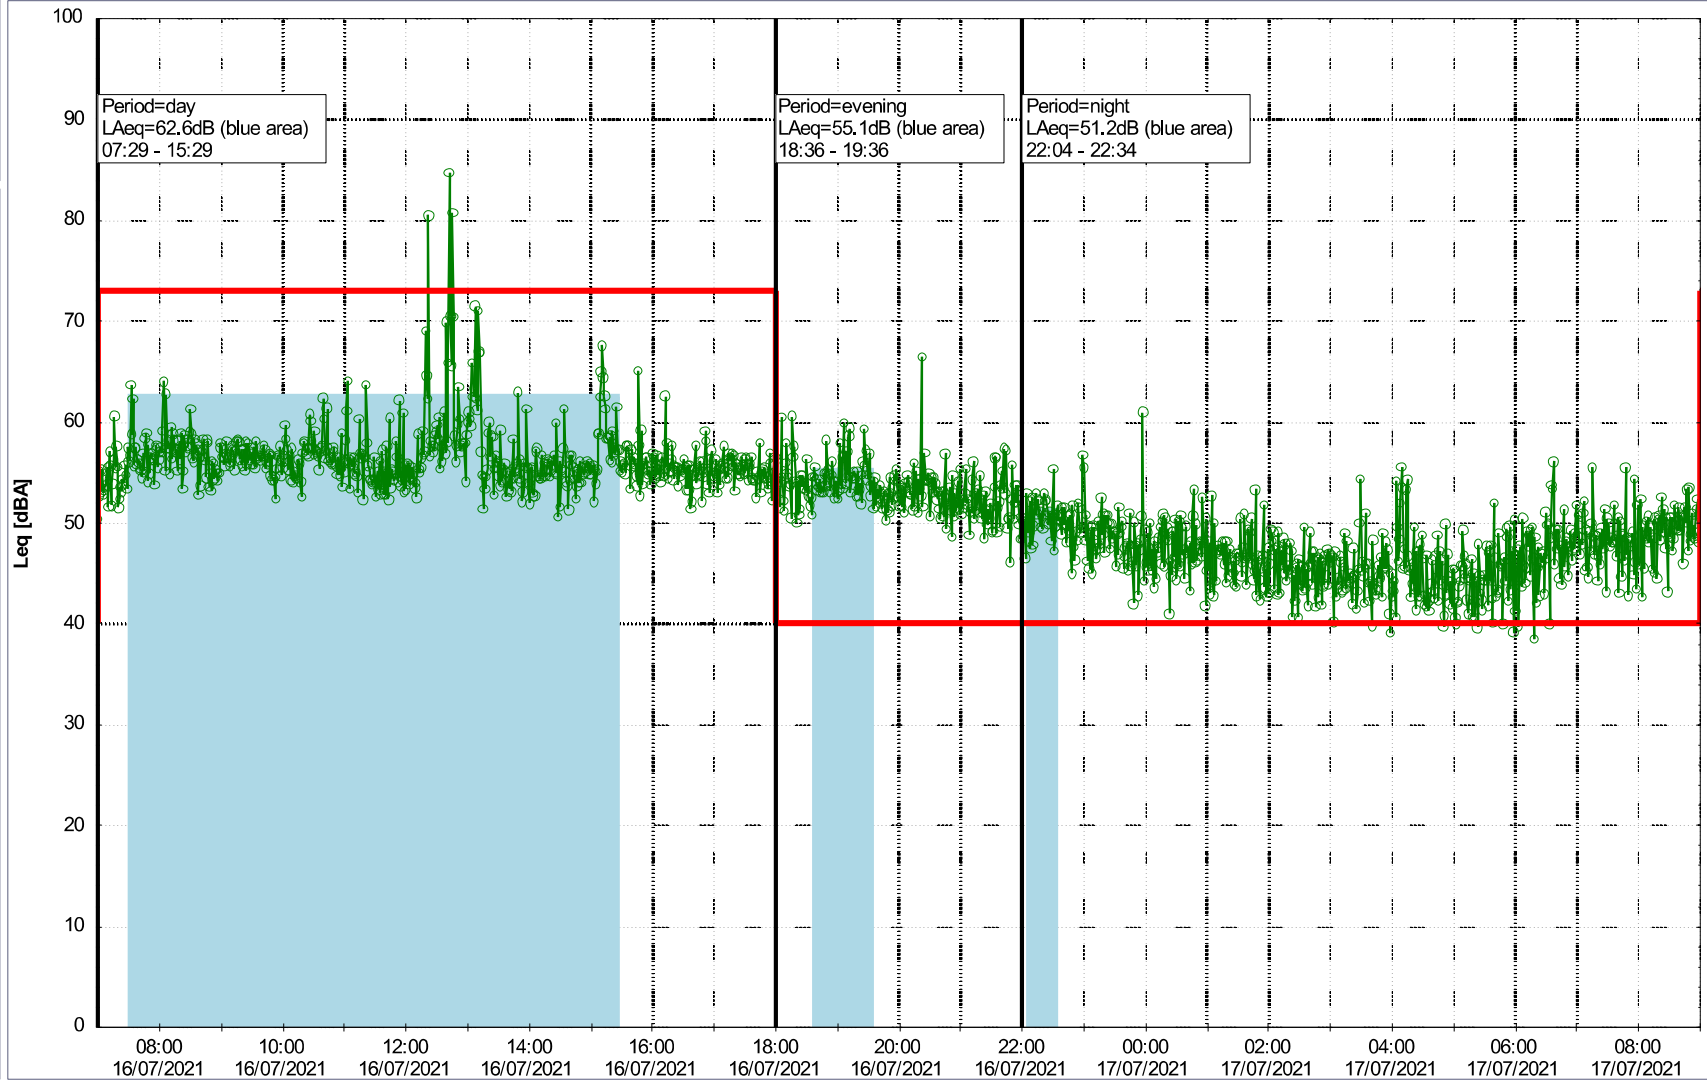

Noise Time Related Diagram

14/07/2021
15/07/2021

o o o o HOL_NS01

Project: Kronos Sydhavnen
Construction: Havneholmen
Location: N-V

Plan View

Remarks

...

Noise Time Related Diagram

15/07/2021
16/07/2021

o o o o HOL_NS01

Project: Kronos Sydhavnen
Construction: Havneholmen
Location: N-V

Plan View

Remarks

Noise Time Related Diagram

16/07/2021
17/07/2021

o o o o HOL_NS01

Project: Kronos Sydhavnen
Construction: Havneholmen
Location: N-V

Plan View

Noise Time Related Diagram

17/07/2021
18/07/2021

○○○○ HOL_NS01

Remarks

...

Project: Kronos Sydhavnen
Construction: Havneholmen
Location: N-V