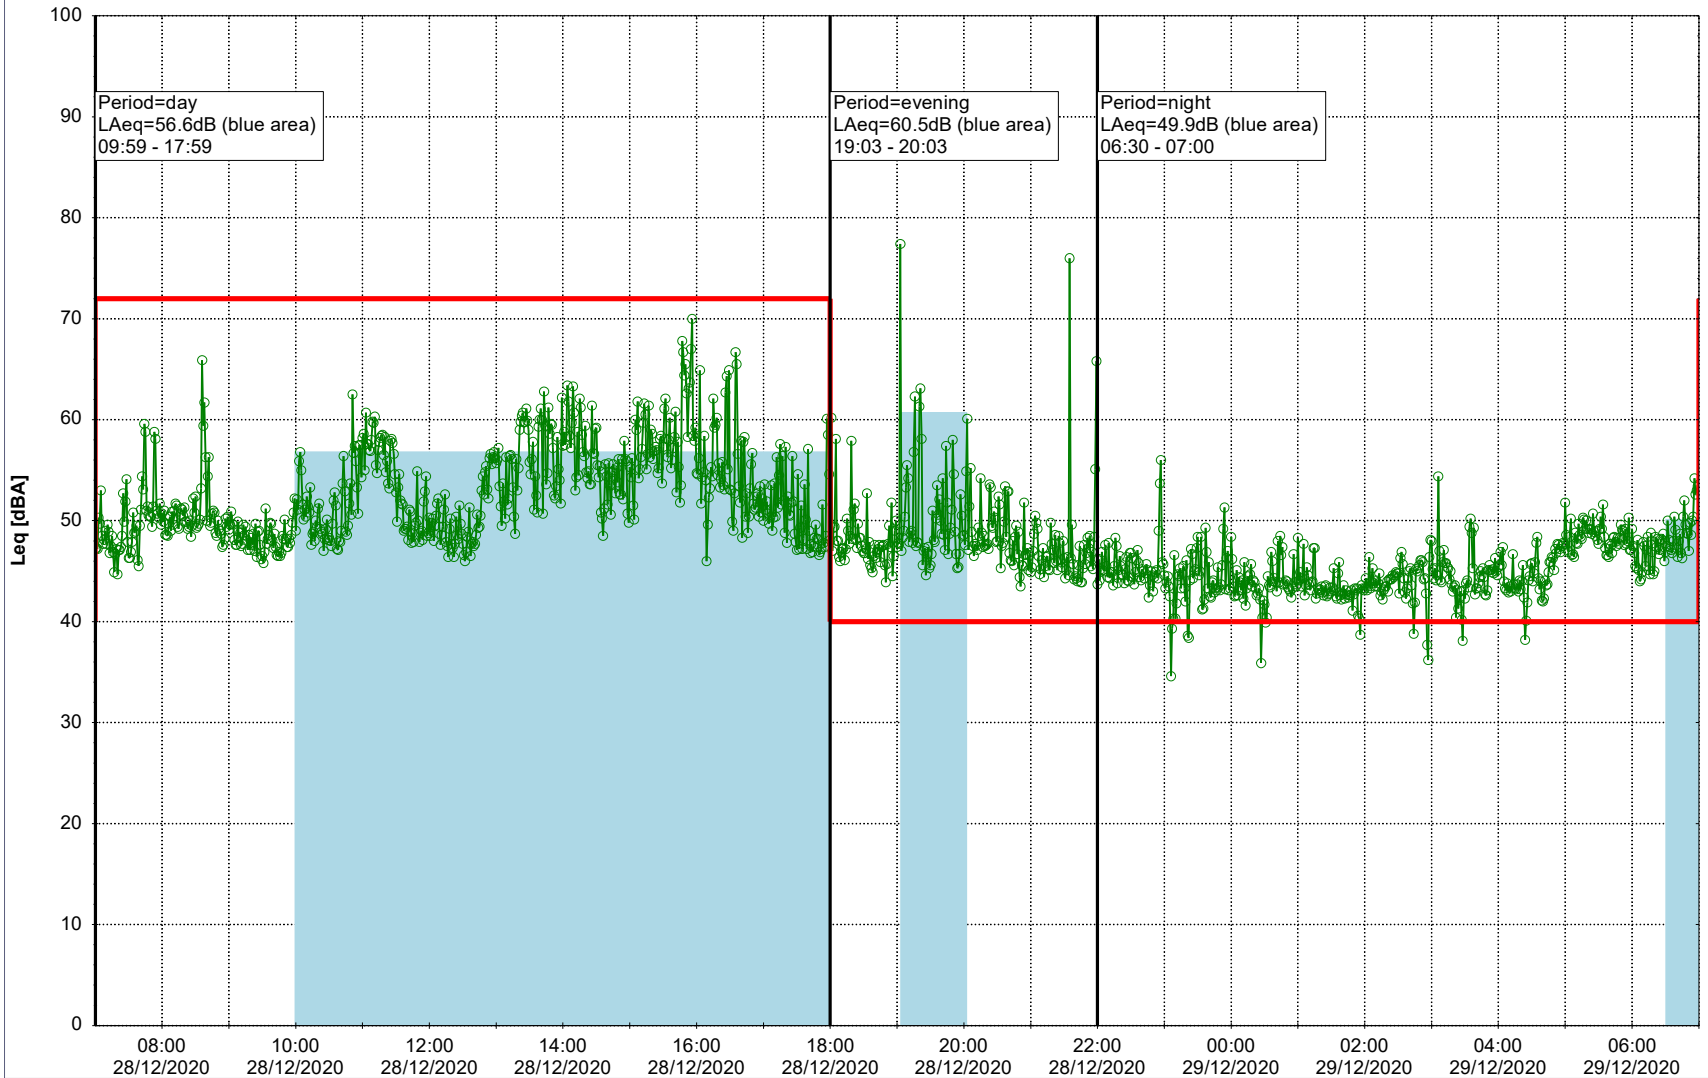

Project: Kronos Sydhavnen
Construction: Mozarts Plads
Location: N-V

Plan View

Remarks

...

Noise Time Related Diagram

28/12/2020
29/12/2020

○○○○ MOP_NS01

Project: Kronos Sydhavnen
Construction: Mozarts Plads
Location: N-V

29/12/2020
30/12/2020

Plan View

Remarks

...

Noise Time Related Diagram

○○○○ MOP_NS01

Project: Kronos Sydhavnen
Construction: Mozarts Plads
Location: N-V

30/12/2020
31/12/2020

Plan View

Remarks

...

Noise Time Related Diagram

○○○ MOP_NS01

Project: Kronos Sydhavnen
Construction: Mozarts Plads
Location: N-V

31/12/2020
01/01/2021

Plan View

Remarks

...

Noise Time Related Diagram

○○○○ MOP_NS01

Project: Kronos Sydhavnen
Construction: Mozarts Plads
Location: N-V

Plan View

Remarks

...