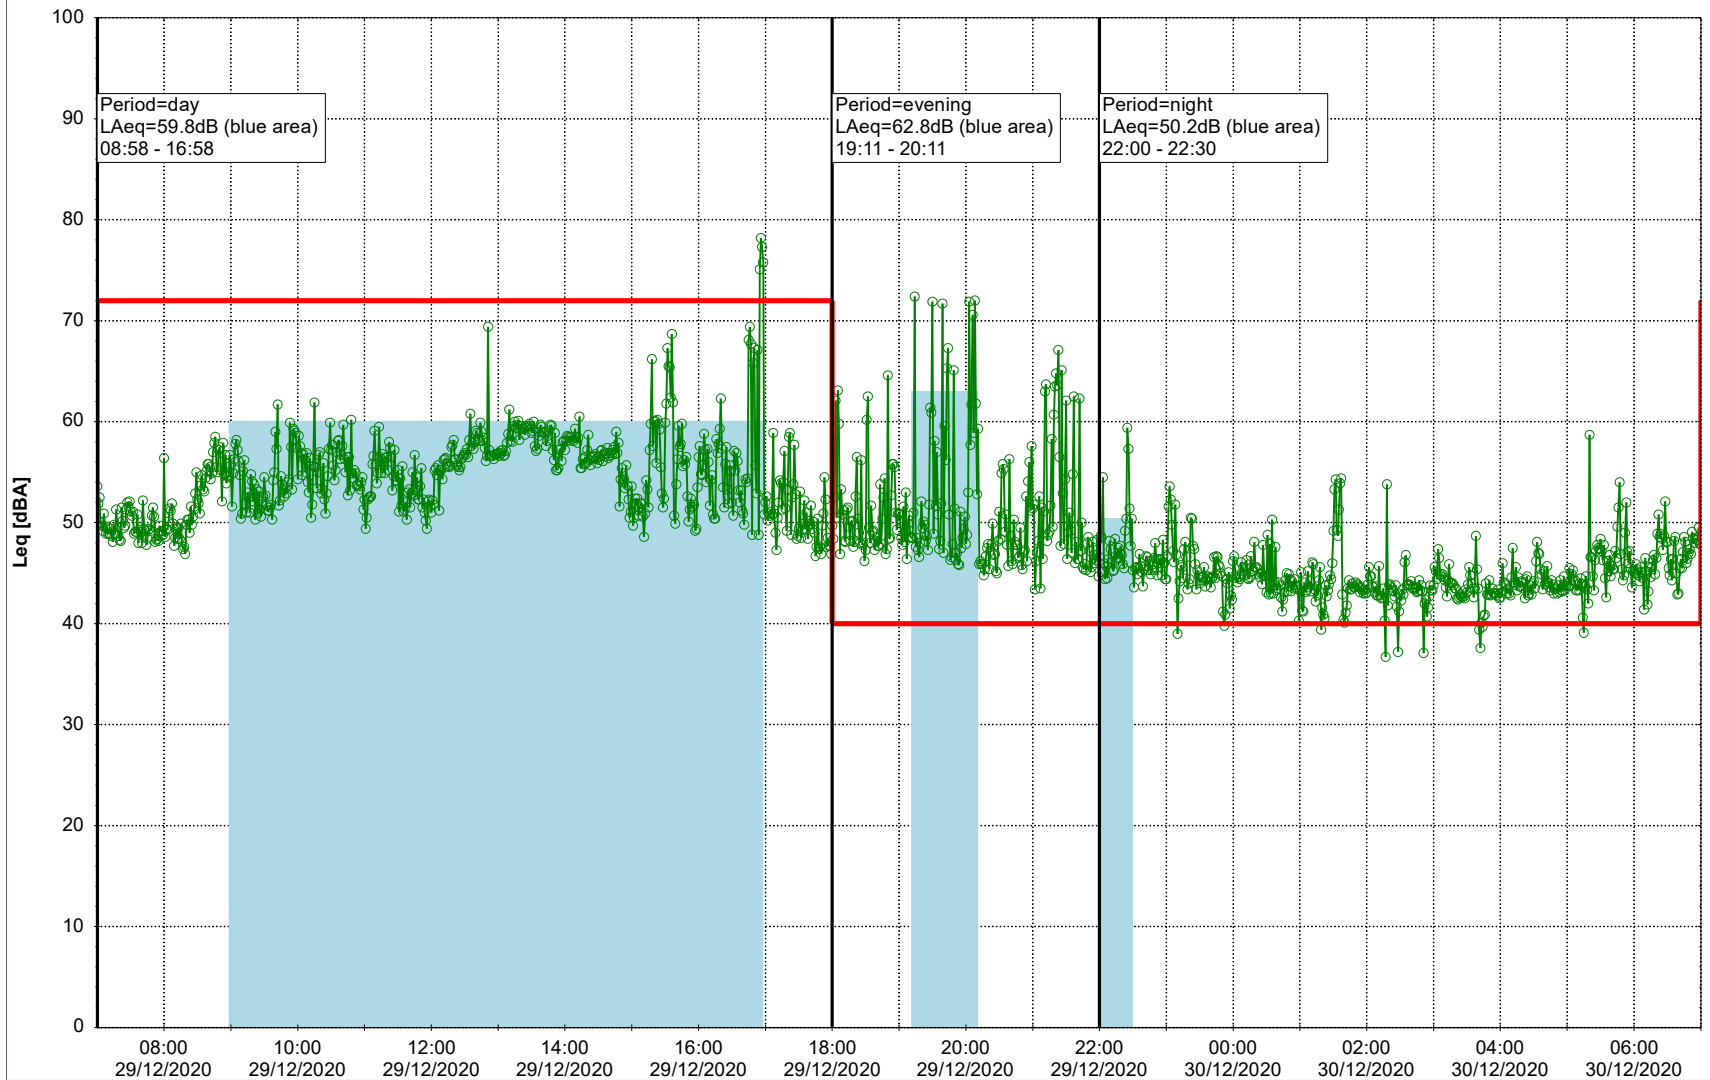

29/12/2020
30/12/2020

Plan View

Remarks

...

Noise Time Related Diagram

○○○○ MOP_NS01

Project: Kronos Sydhavnen
Construction: Mozarts Plads
Location: N-V

30/12/2020
31/12/2020

Plan View

Remarks

...

Noise Time Related Diagram

○○○ MOP_NS01

Project: Kronos Sydhavnen
Construction: Mozarts Plads
Location: N-V

31/12/2020
01/01/2021

Plan View