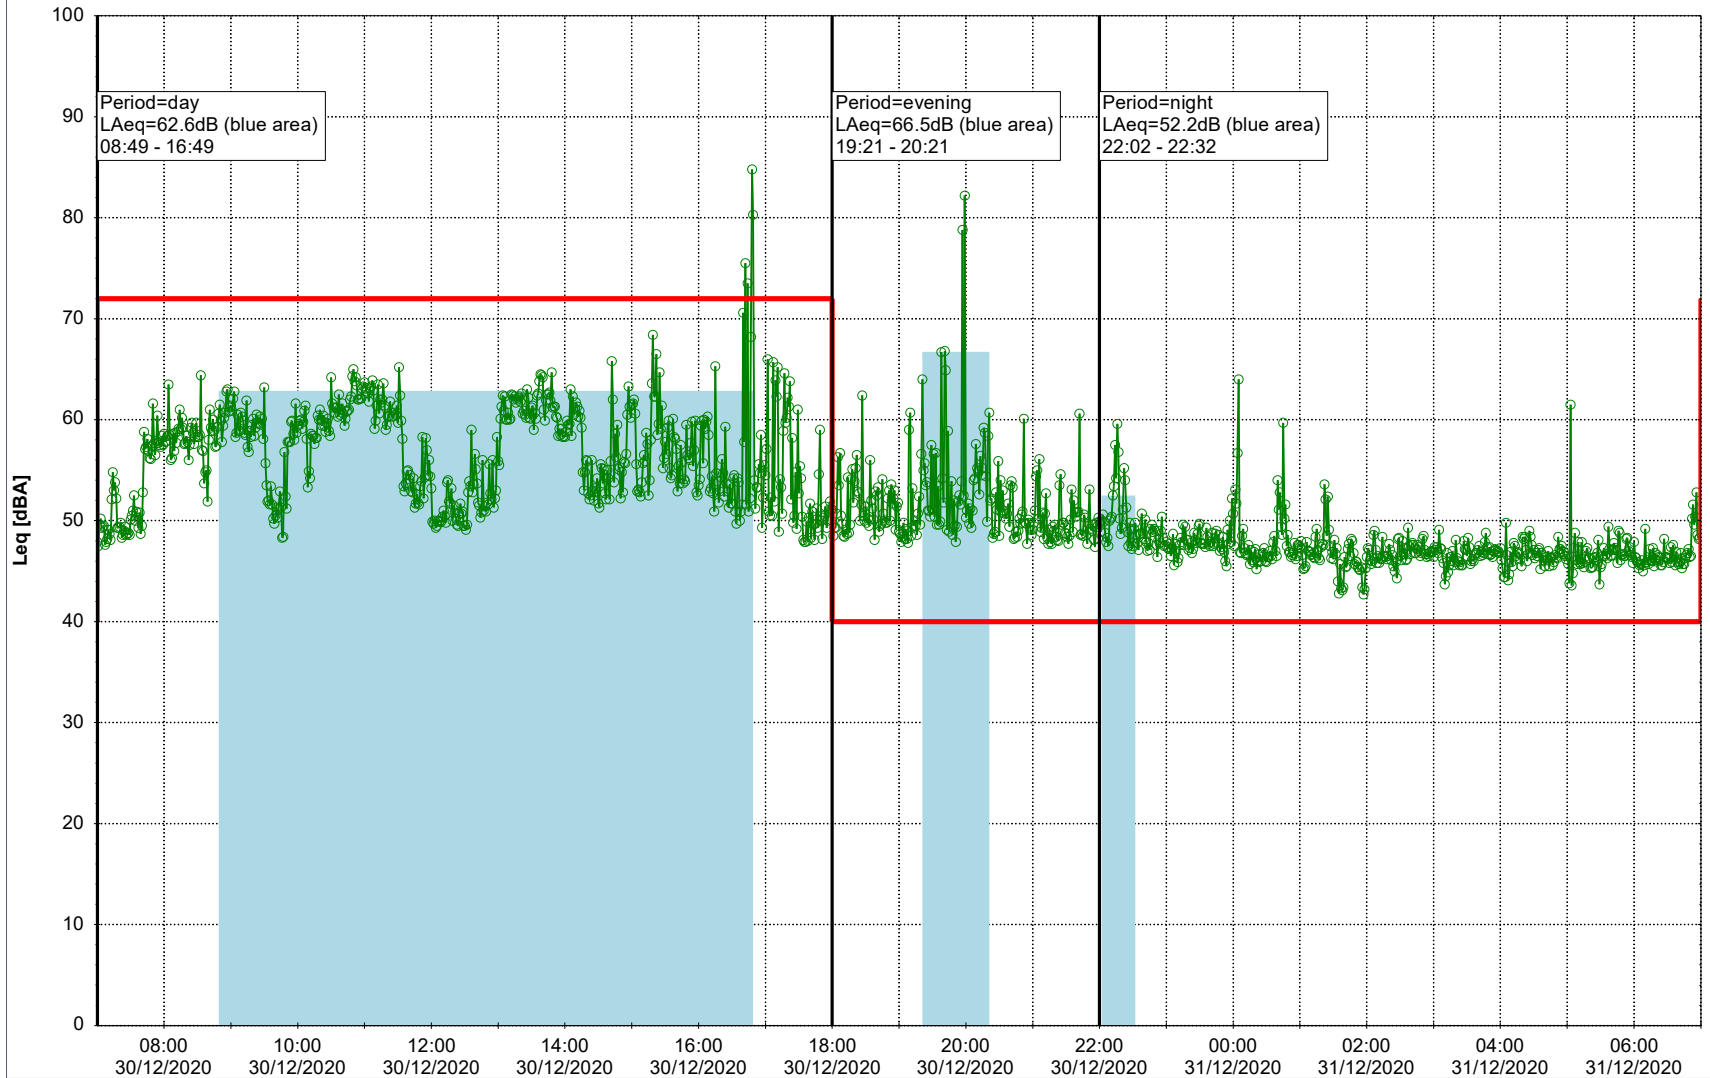

Plan View

Remarks

...

Noise Time Related Diagram

○○○ MOP_NS01

Project: Kronos Sydhavnen
Construction: Mozarts Plads
Location: N-V

31/12/2020
01/01/2021

Plan View

Remarks

...

Noise Time Related Diagram

○○○○ MOP_NS01

Project: Kronos Sydhavnen
Construction: Mozarts Plads
Location: N-V

Plan View

Remarks

...