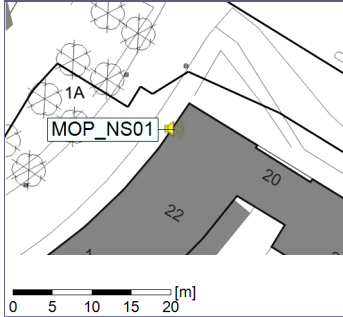

Project: Kronos Sydhavnen
Construction: Mozarts Plads
Location: N-V

29/12/2020
30/12/2020

Plan View