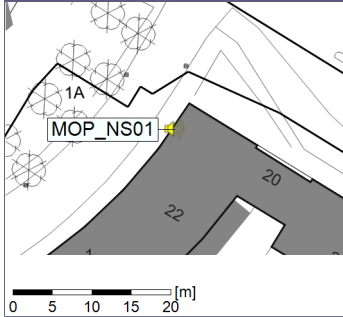

Plan View

Remarks

...

Noise Time Related Diagram

○○○ MOP_NS01

Project: Kronos Sydhavnen
Construction: Mozarts Plads
Location: N-V

31/12/2020
01/01/2021

Plan View