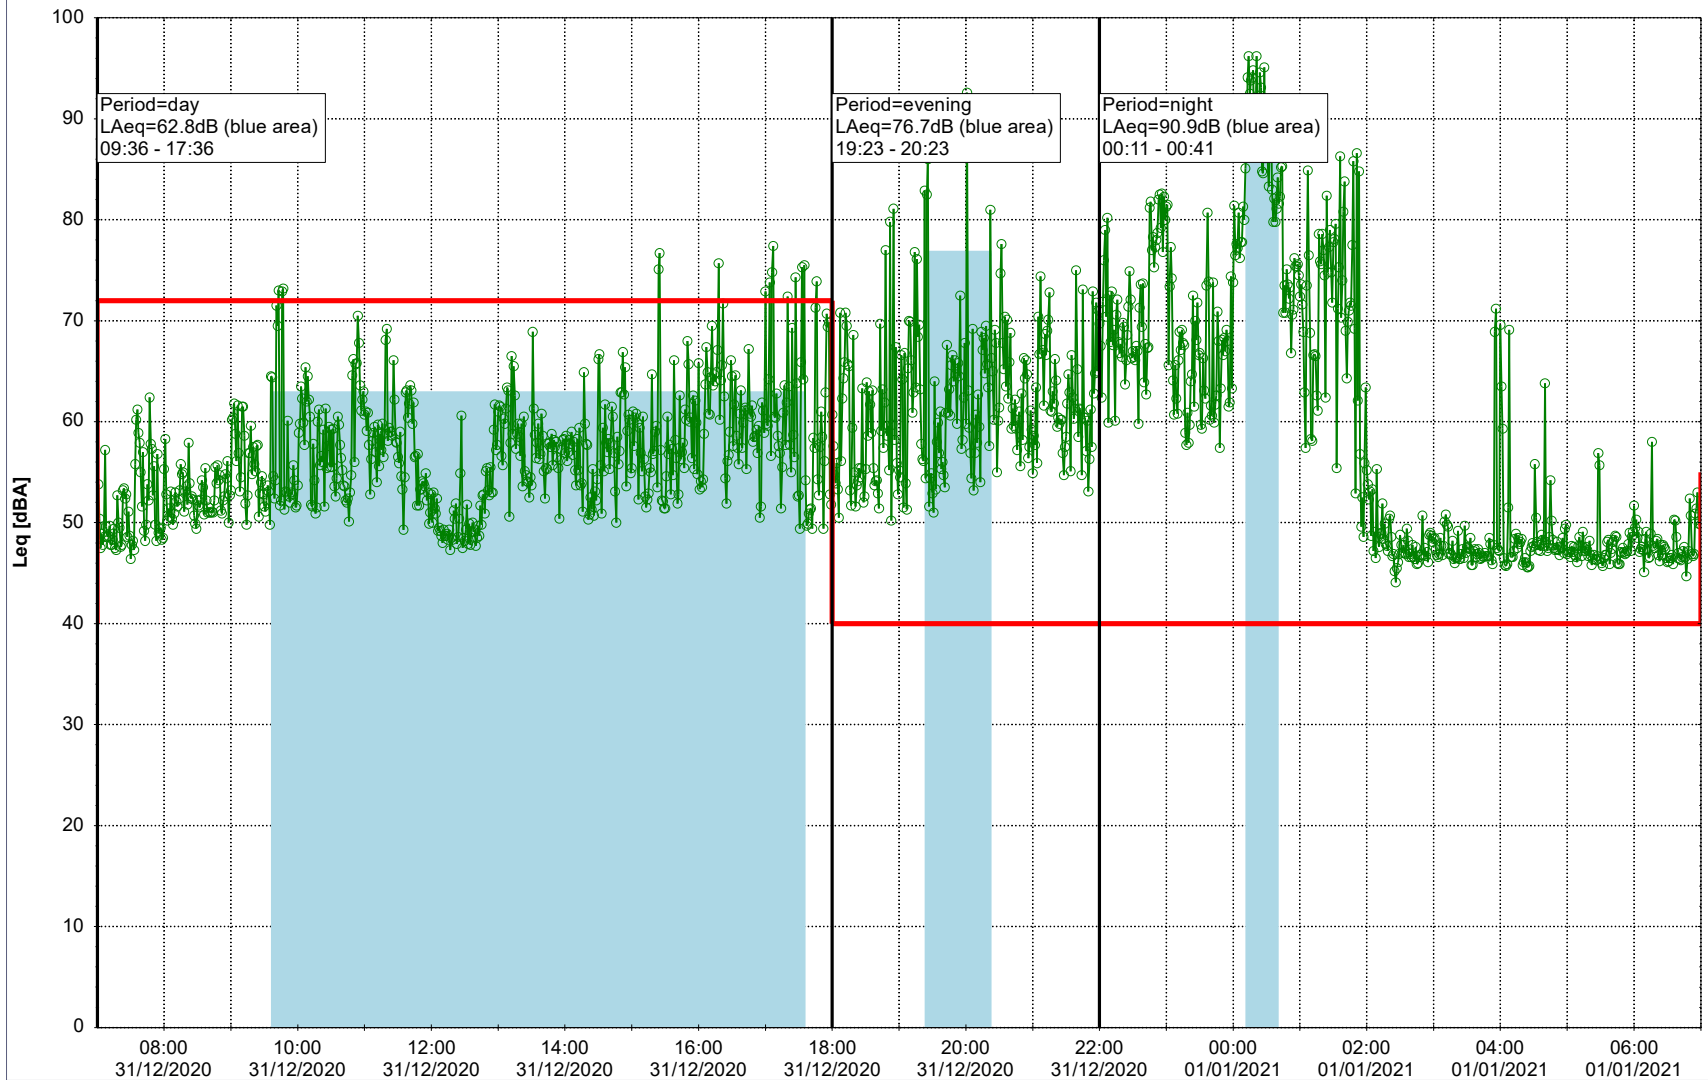

Plan View

Remarks

...

Noise Time Related Diagram

○○○ MOP_NS01

Project: Kronos Sydhavnen
Construction: Mozarts Plads
Location: N-V

31/12/2020
01/01/2021

Plan View

Remarks

...

Noise Time Related Diagram

○○○○ MOP_NS01

Project: Kronos Sydhavnen
Construction: Mozarts Plads
Location: N-V

Plan View

Remarks

...

Noise Time Related Diagram

01/01/2021
02/01/2021

○○○○ MOP_NS01

Project: Kronos Sydhavnen
Construction: Mozarts Plads
Location: N-V

Plan View

Remarks

...

Noise Time Related Diagram