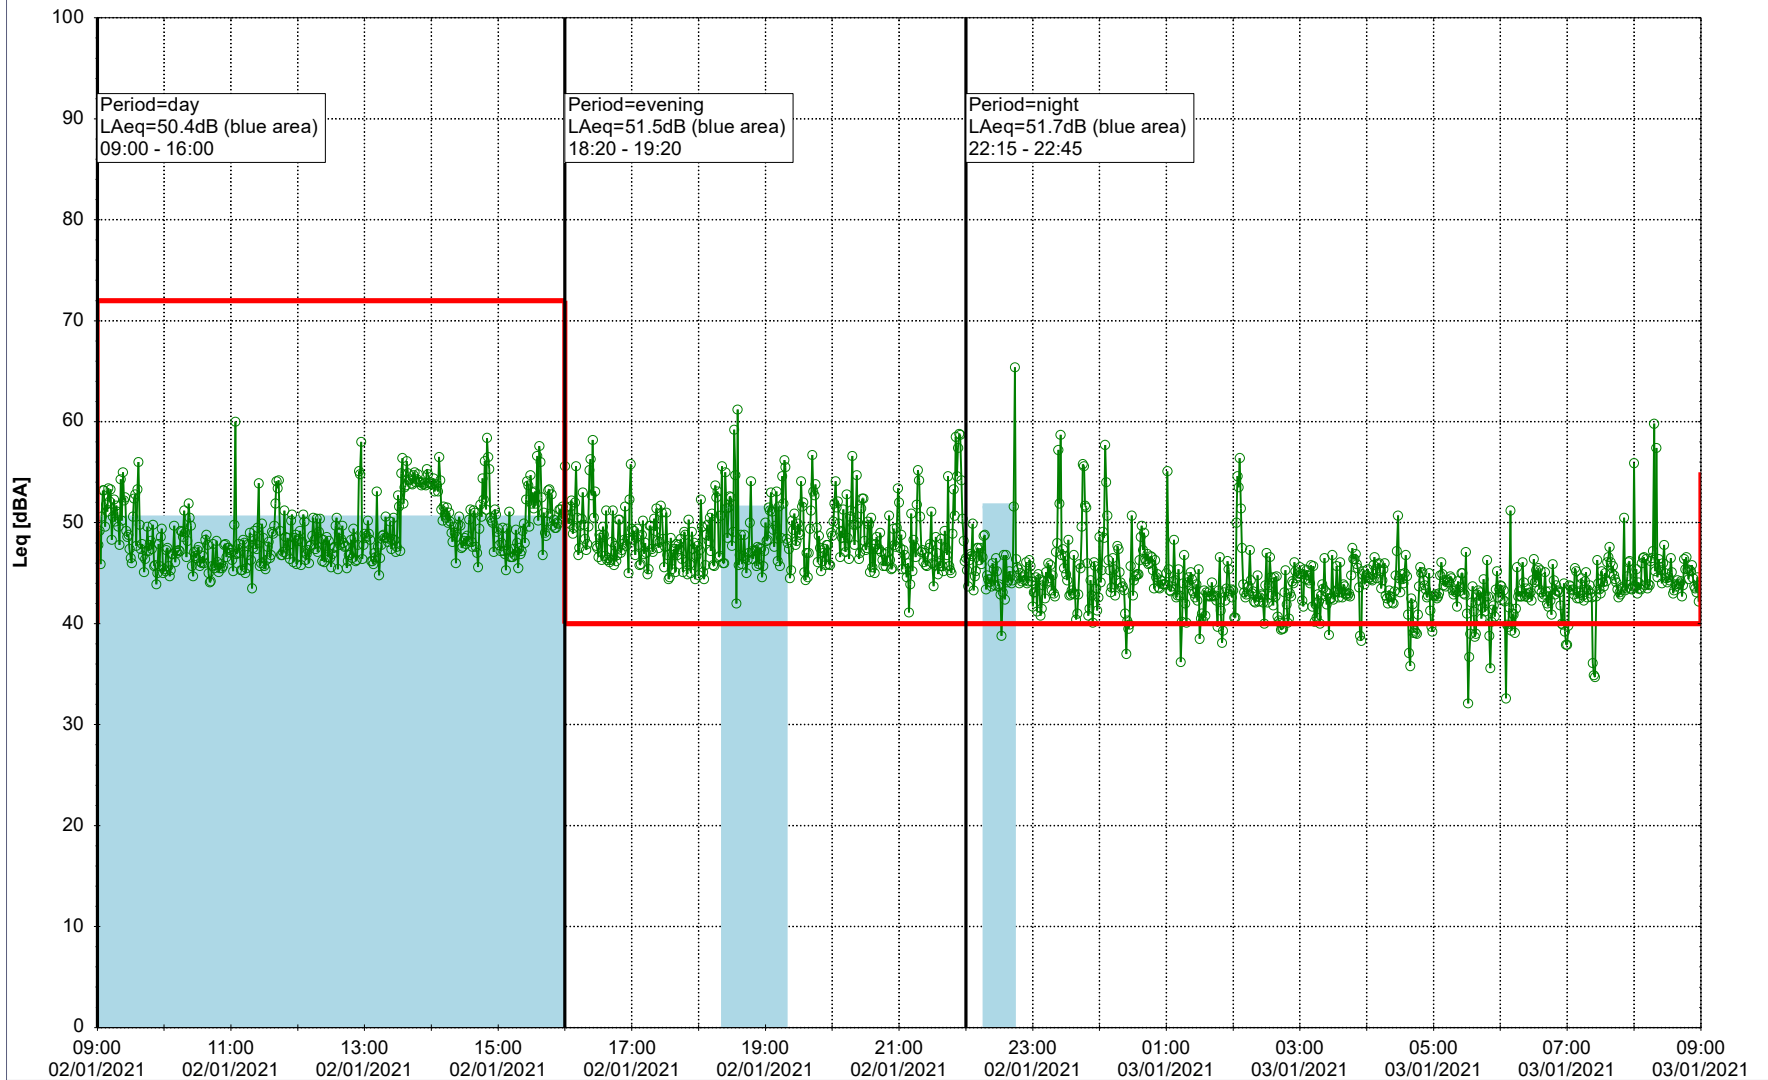

Noise Time Related Diagram

02/01/2021
03/01/2021

○○○○ MOP_NS01