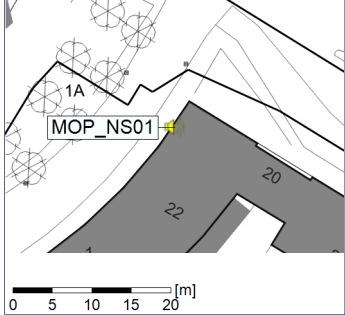

02/01/2021
03/01/2021

○○○○ MOP_NS01

Project: Kronos Sydhavnen
Construction: Mozarts Plads
Location: N-V

Plan View

Remarks

...

Noise Time Related Diagram

03/01/2021
04/01/2021