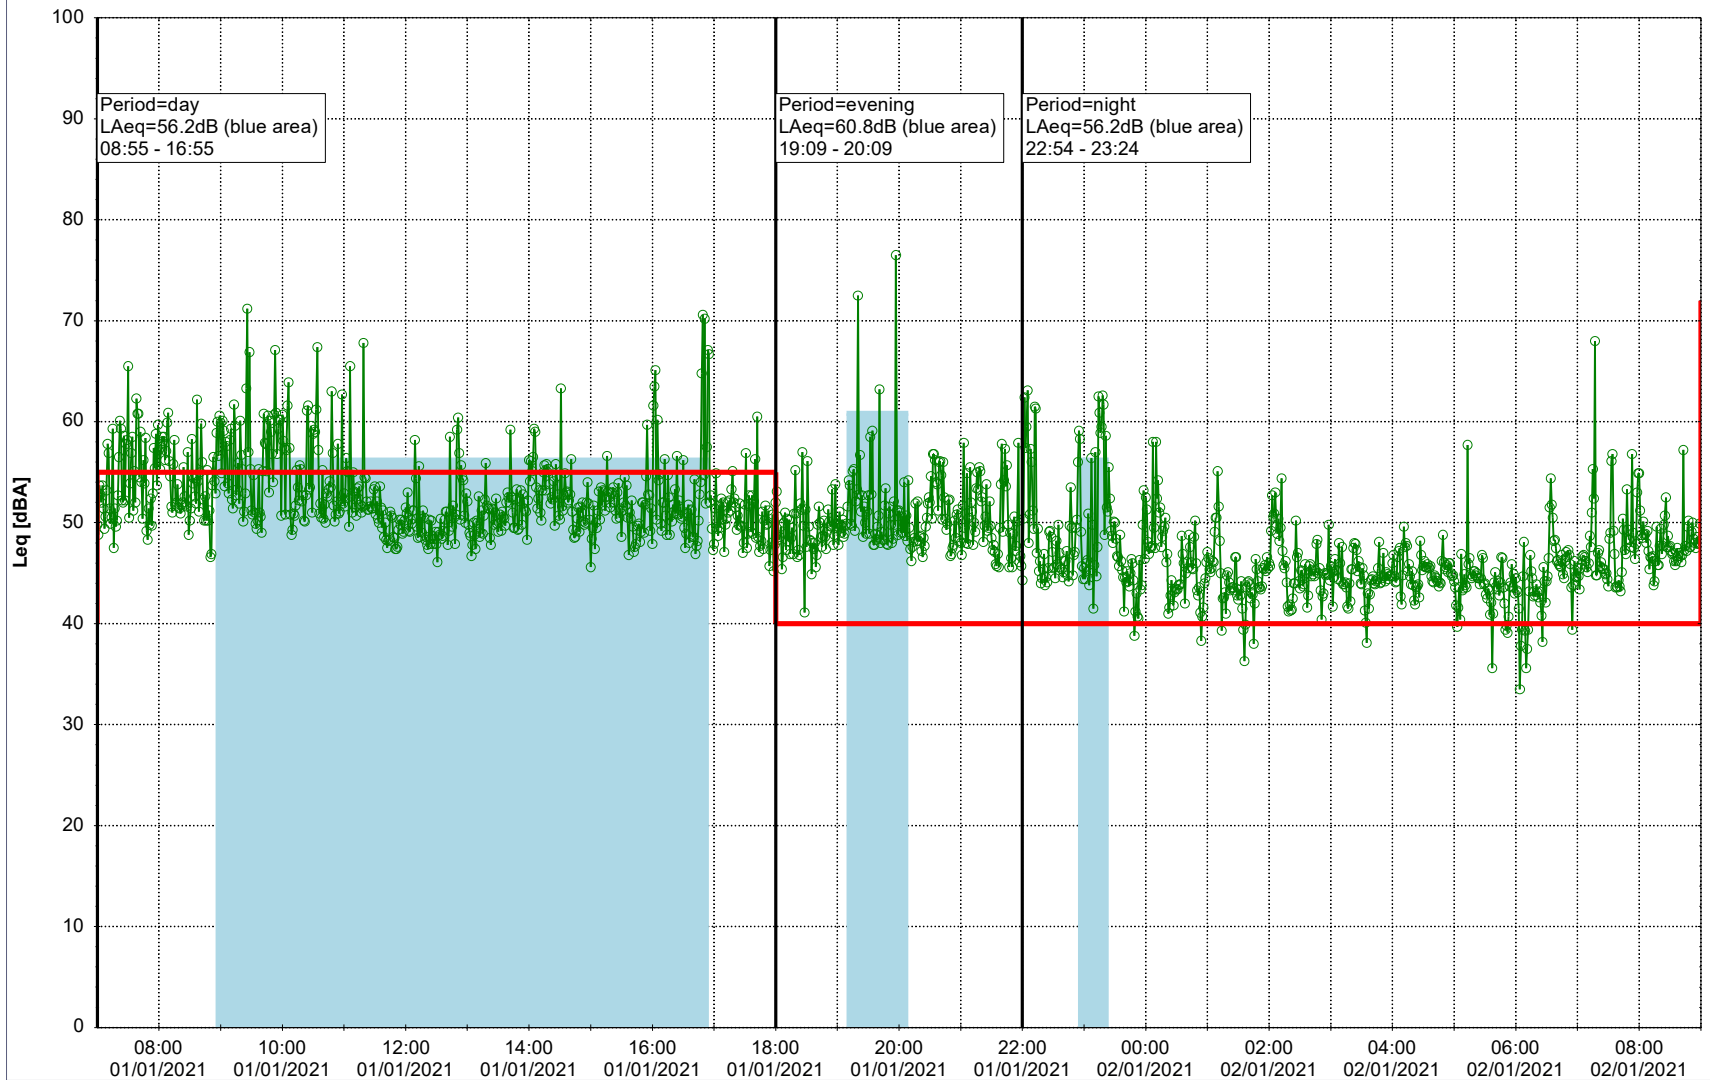

Remarks

...

Noise Time Related Diagram

○○○○ MOP_NS01

Project: Kronos Sydhavnen
Construction: Mozarts Plads
Location: N-V

Plan View

Remarks

...

Noise Time Related Diagram

01/01/2021
02/01/2021

○○○○ MOP_NS01

Project: Kronos Sydhavnen
Construction: Mozarts Plads
Location: N-V

Plan View

Remarks

...

Noise Time Related Diagram