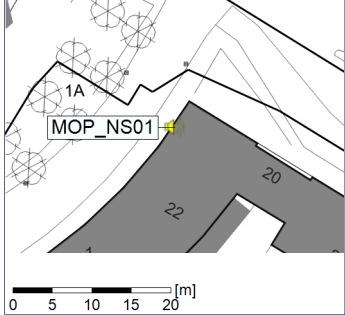

Project: Kronos Sydhavnen
Construction: Mozarts Plads
Location: N-V

Plan View

Remarks

...

Noise Time Related Diagram

28/12/2020
29/12/2020

○○○○ MOP_NS01

Project: Kronos Sydhavnen
Construction: Mozarts Plads
Location: N-V