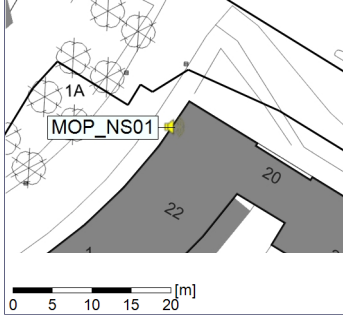

Project: Kronos Sydhavnen
Construction: Mozarts Plads
Location: N-V

30/12/2020
31/12/2020

Plan View