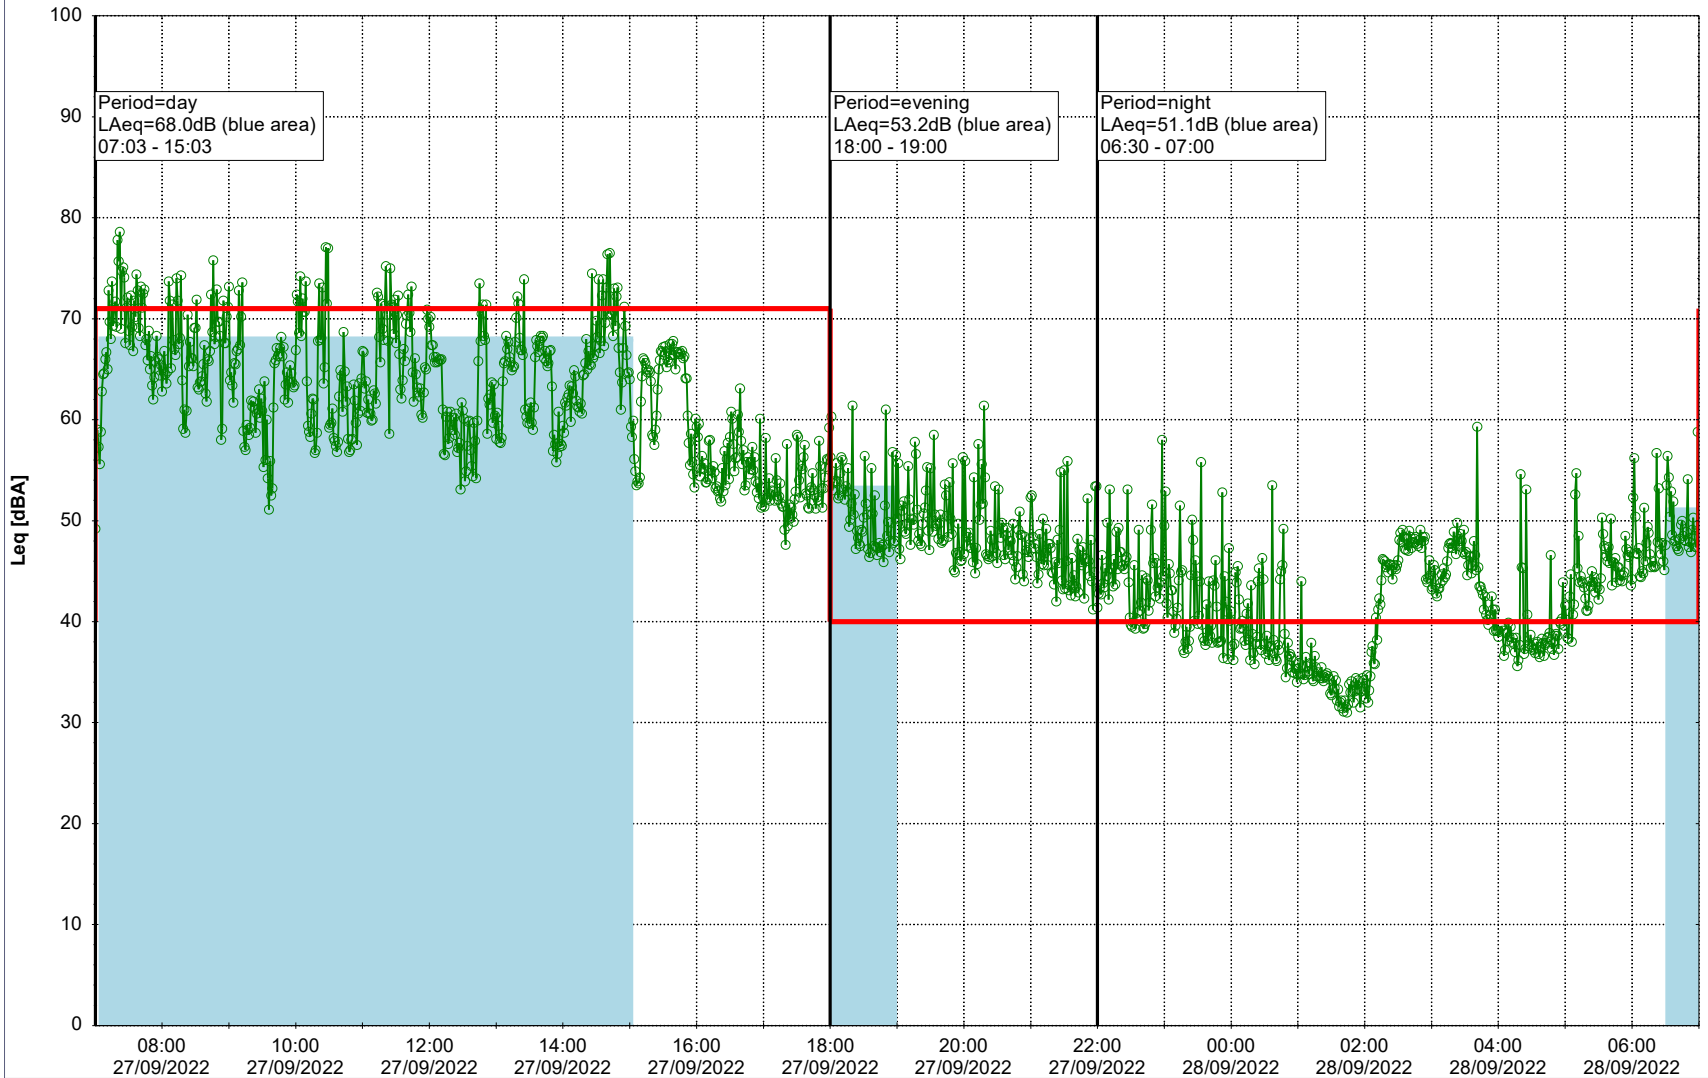

Plan View

Remarks

...

Noise Time Related Diagram

27/09/2022
28/09/2022

○ ○ ○ ○ NEL_NS01

Project: Kronos Sydhavnen
Construction: Ny Ellebjerg
Location: N-V

28/09/2022
29/09/2022

Noise Time Related Diagram

○○○ NEL_NS01

Remarks

...

Project: Kronos Sydhavnen
Construction: Ny Ellebjerg
Location: N-V

29/09/2022
30/09/2022

Plan View

Remarks

...

Project: Kronos Sydhavnen
Construction: Ny Ellebjerg
Location: N-V

Plan View

Remarks

...

Noise Time Related Diagram

01/10/2022
02/10/2022

○○○ NEL_NS01

Project: Kronos Sydhavnen
Construction: Ny Ellebjerg
Location: N-V

02/10/2022
03/10/2022

Plan View

Remarks

...

Noise Time Related Diagram

○○○ NEL_NS01