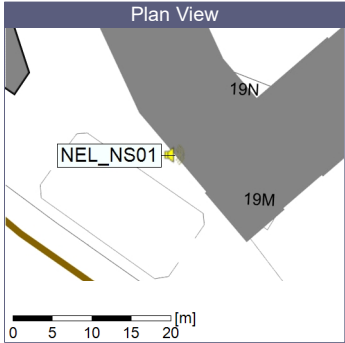

...

Noise Time Related Diagram

○ NEL_NS01

Project: Kronos Sydhavnen
Construction: Ny Ellebjerg
Location: N-V

30/09/2022
01/10/2022

Noise Time Related Diagram

○○○ NEL_NS01

Remarks