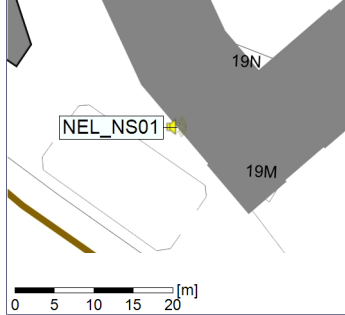

...

Project: Kronos Sydhavnen
Construction: Ny Ellebjerg
Location: N-V

Plan View

Remarks

...

Noise Time Related Diagram

01/10/2022
02/10/2022

○○○ NEL_NS01