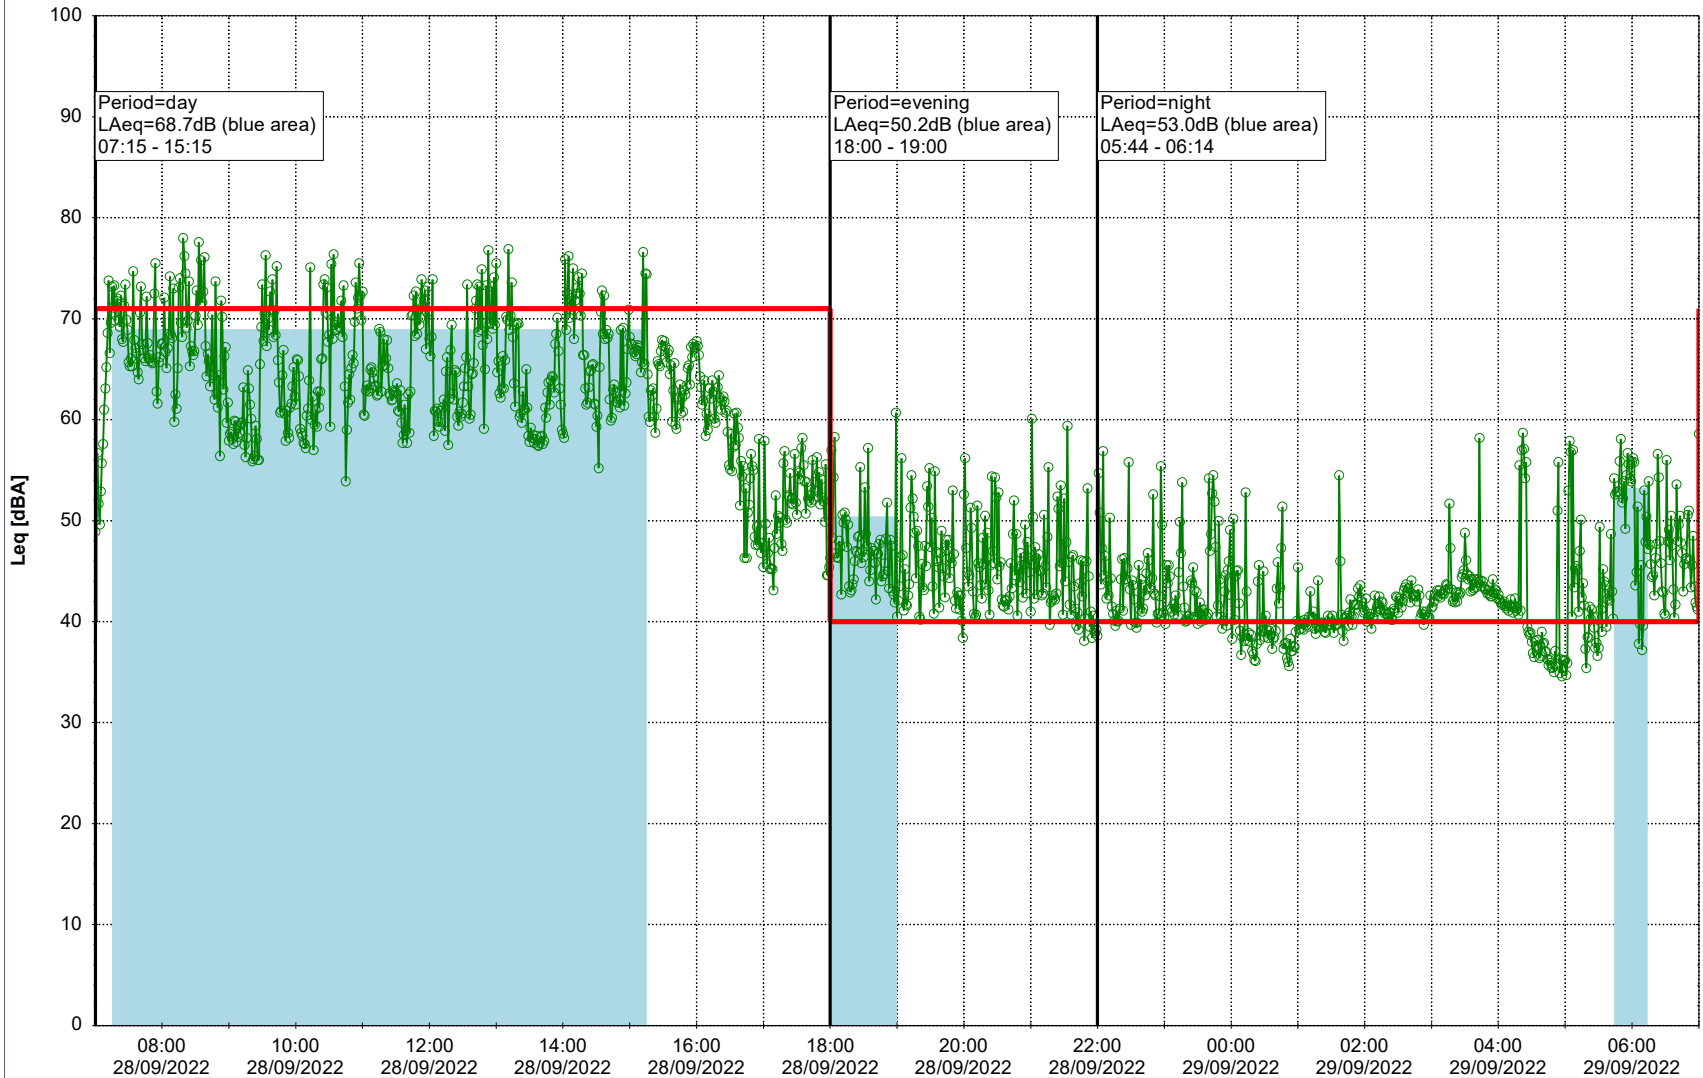

Plan View

Remarks

...

Noise Time Related Diagram

27/09/2022
28/09/2022

○ ○ ○ ○ NEL_NS01

Project: Kronos Sydhavnen
Construction: Ny Ellebjerg
Location: N-V

28/09/2022
29/09/2022

Noise Time Related Diagram

○○○ NEL_NS01

Remarks

...

Project: Kronos Sydhavnen
Construction: Ny Ellebjerg
Location: N-V

29/09/2022
30/09/2022

Plan View

Remarks

...

Project: Kronos Sydhavnen
Construction: Ny Ellebjerg
Location: N-V

Plan View

Remarks

...

Noise Time Related Diagram

01/10/2022
02/10/2022

○○○ NEL_NS01

Project: Kronos Sydhavnen
Construction: Ny Ellebjerg
Location: N-V

02/10/2022
03/10/2022

Plan View

Remarks

...

Noise Time Related Diagram

○○○ NEL_NS01