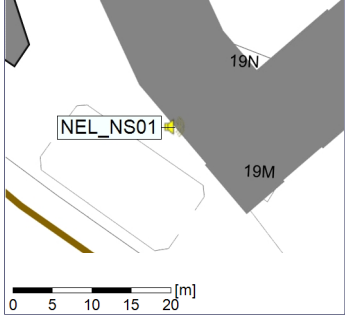

Noise Time Related Diagram

○○○ NEL_NS01

Remarks

...

Project: Kronos Sydhavnen
Construction: Ny Ellebjerg
Location: N-V

29/09/2022
30/09/2022

Plan View

Remarks

Project: Kronos Sydhavnen
Construction: Ny Ellebjerg
Location: N-V

02/10/2022
03/10/2022

Plan View

Remarks

...

Noise Time Related Diagram

○○○ NEL_NS01