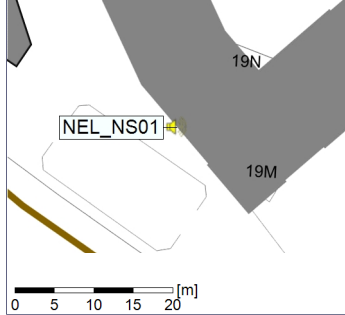

Project: Kronos Sydhavnen
Construction: Ny Ellebjerg
Location: N-V

Plan View

Remarks

...

Noise Time Related Diagram

26/09/2022
27/09/2022

○ ○ ○ ○ NEL_NS01

Project: Kronos Sydhavnen
Construction: Ny Ellebjerg
Location: N-V

Plan View

Remarks

...

Noise Time Related Diagram

27/09/2022
28/09/2022

○ ○ ○ ○ NEL_NS01

Project: Kronos Sydhavnen
Construction: Ny Ellebjerg
Location: N-V

28/09/2022
29/09/2022

...

Project: Kronos Sydhavnen
Construction: Ny Ellebjerg
Location: N-V

Plan View

Remarks

...

Noise Time Related Diagram

01/10/2022
02/10/2022

○○○ NEL_NS01

Project: Kronos Sydhavnen
Construction: Ny Ellebjerg
Location: N-V

02/10/2022
03/10/2022

Plan View

Remarks

...

Noise Time Related Diagram

○○○ NEL_NS01