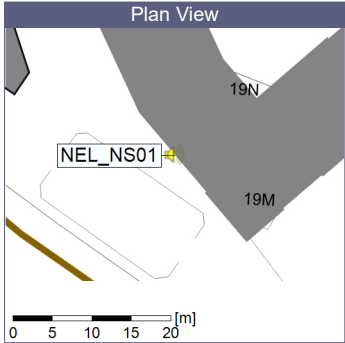

Project: Kronos Sydhavnen
Construction: Ny Ellebjerg
Location: N-V

28/09/2022
29/09/2022

Noise Time Related Diagram

○○○ NEL_NS01

Remarks

...