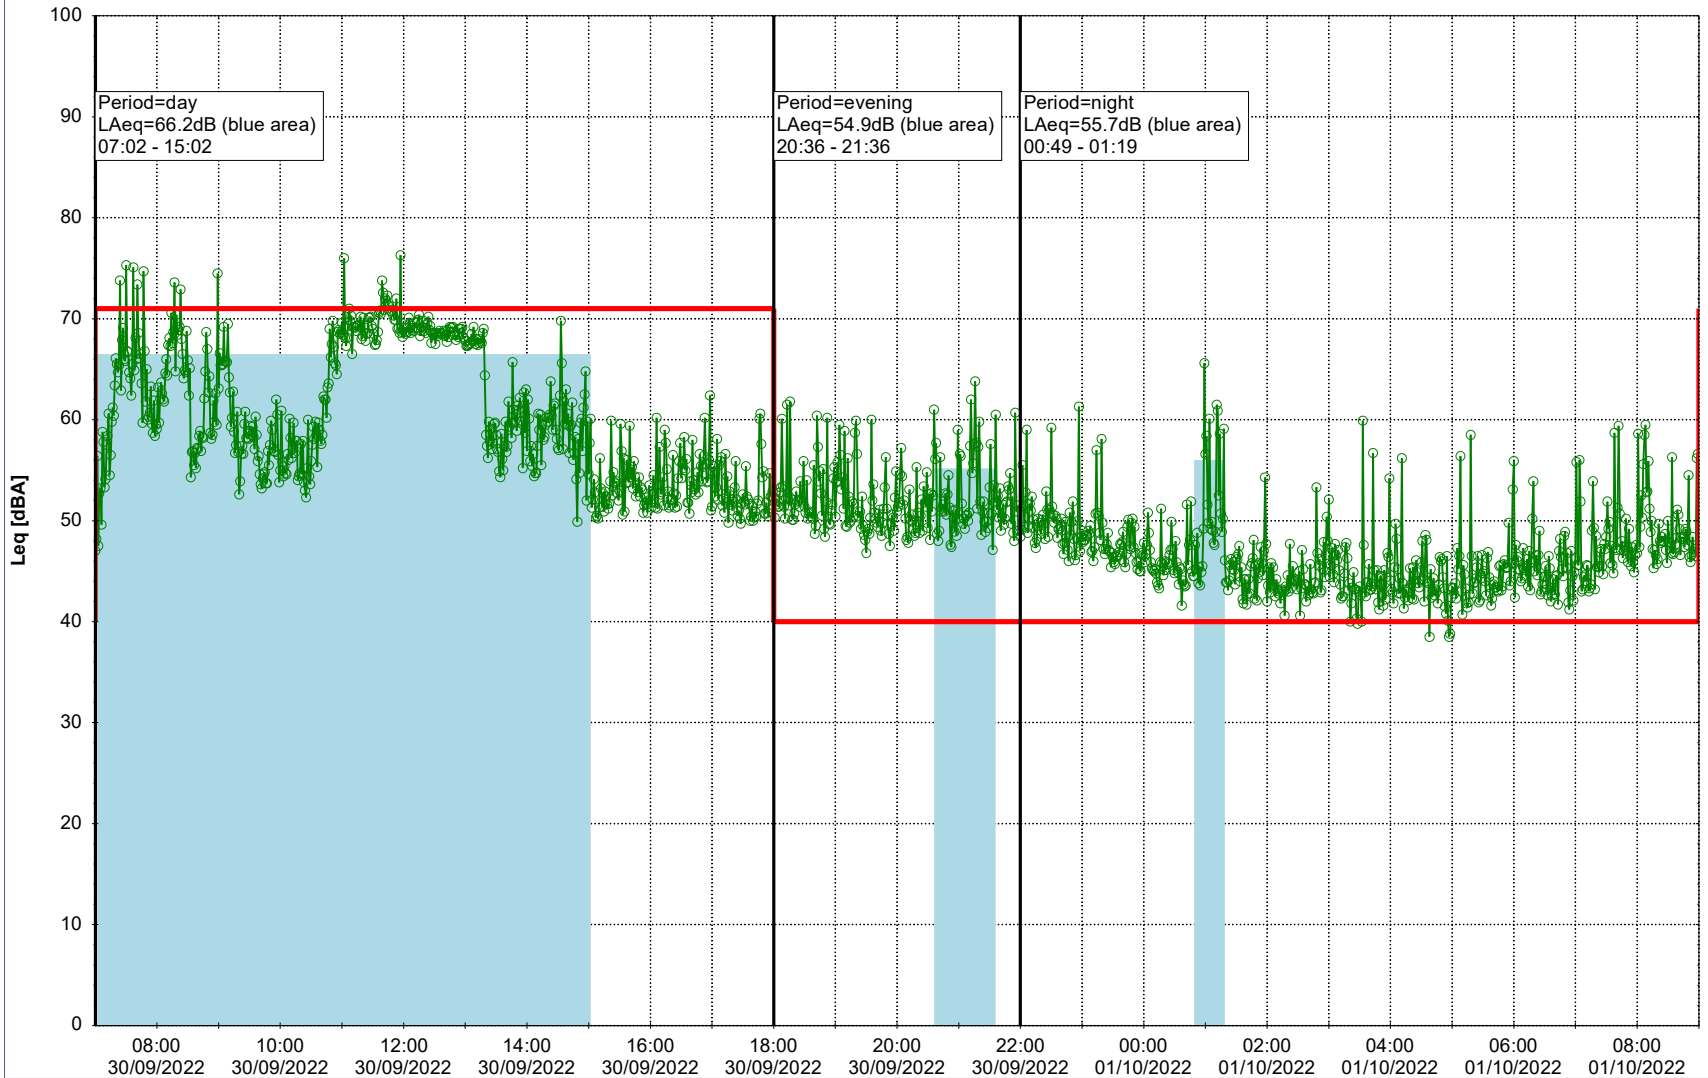

...

Noise Time Related Diagram

○ NEL_NS01

Project: Kronos Sydhavnen
Construction: Ny Ellebjerg
Location: N-V

30/09/2022
01/10/2022

Noise Time Related Diagram

○○○ NEL_NS01

Remarks

...

Project: Kronos Sydhavnen
Construction: Ny Ellebjerg
Location: N-V

Plan View

Remarks

...

Noise Time Related Diagram

01/10/2022
02/10/2022

○○○ NEL_NS01

Project: Kronos Sydhavnen
Construction: Ny Ellebjerg
Location: N-V

02/10/2022
03/10/2022

Plan View

Remarks

...

Noise Time Related Diagram

○○○ NEL_NS01