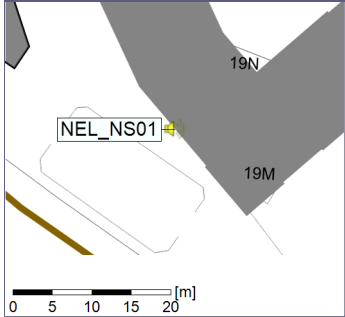

Project: Kronos Sydhavnen
Construction: Ny Ellebjerg
Location: N-V

02/10/2022
03/10/2022

Plan View