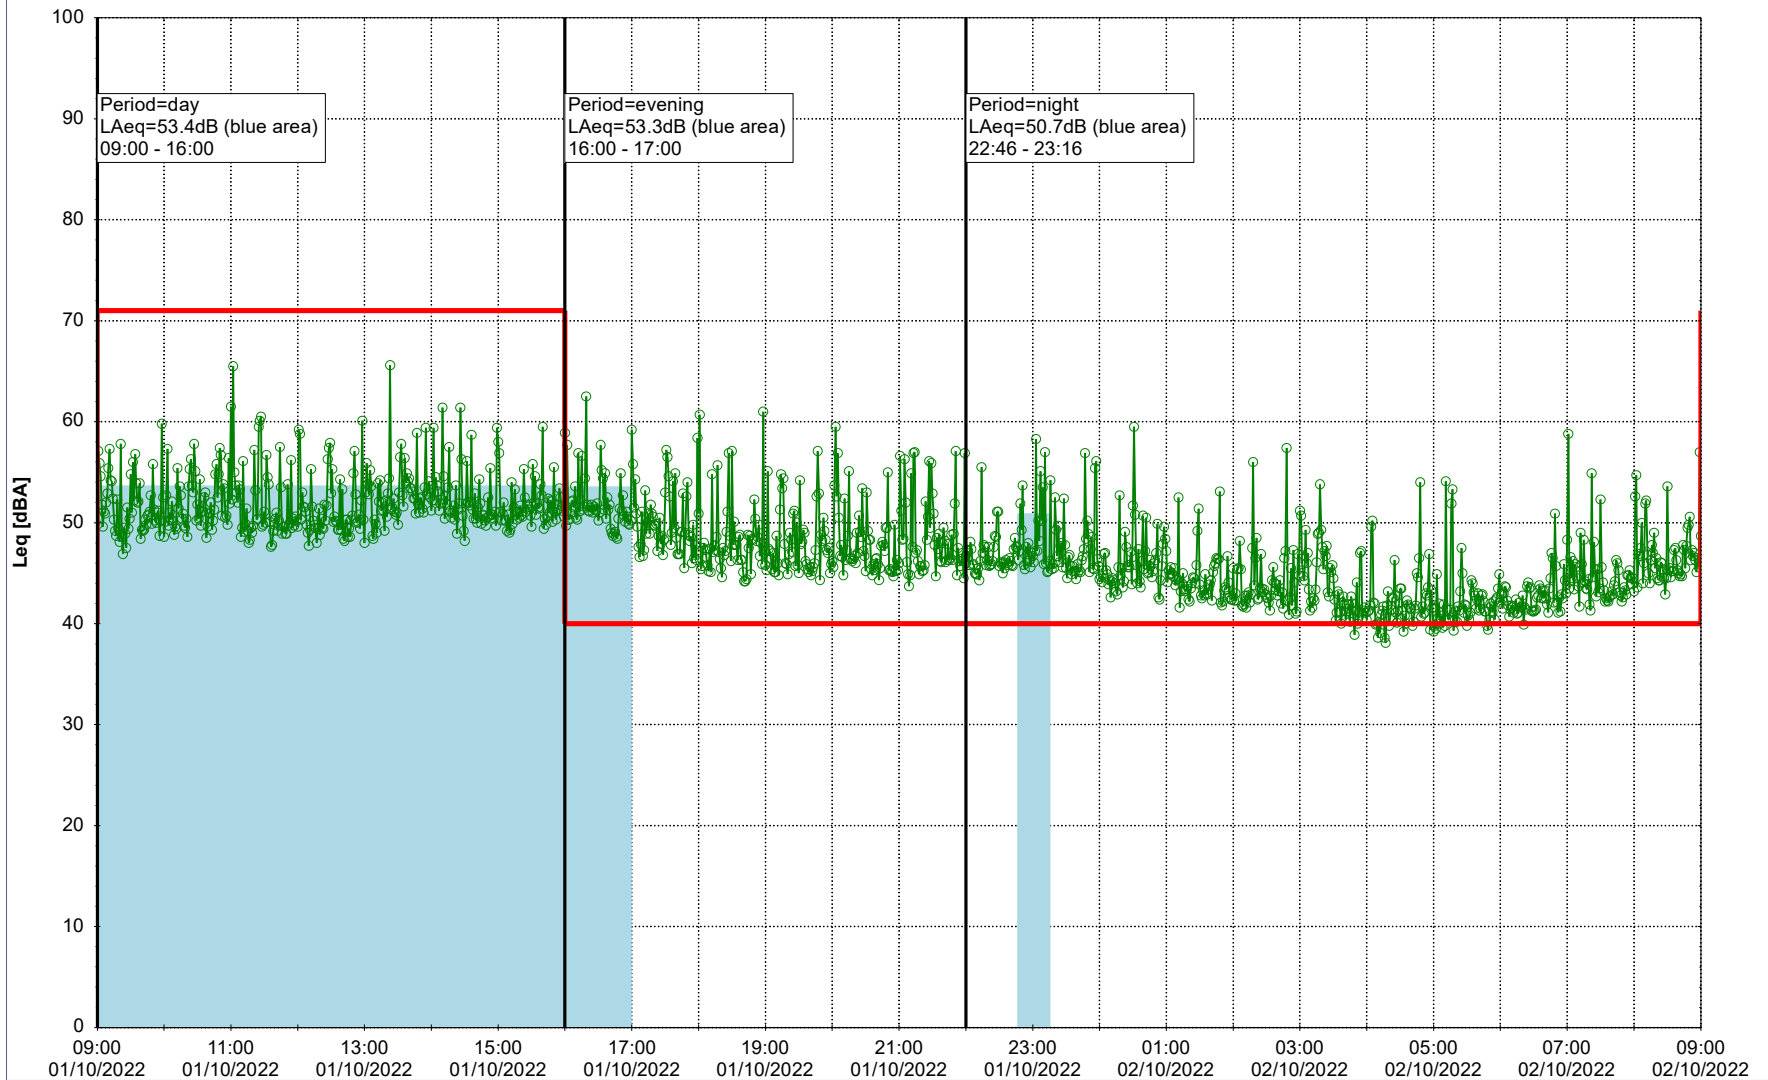

...

Noise Time Related Diagram

○ NEL_NS01

Project: Kronos Sydhavnen
Construction: Ny Ellebjerg
Location: N-V

30/09/2022
01/10/2022

Noise Time Related Diagram

○○○ NEL_NS01

Remarks

...

Project: Kronos Sydhavnen
Construction: Ny Ellebjerg
Location: N-V

Plan View

Remarks

...

Noise Time Related Diagram

01/10/2022
02/10/2022

○○○ NEL_NS01

Project: Kronos Sydhavnen
Construction: Ny Ellebjerg
Location: N-V

02/10/2022
03/10/2022

Plan View

Remarks

...

Noise Time Related Diagram

○○○ NEL_NS01