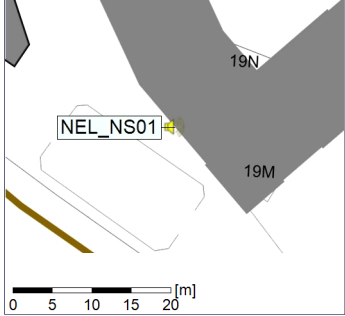

Project: Kronos Sydhavnen
Construction: Ny Ellebjerg
Location: N-V

Plan View

Remarks

...

Noise Time Related Diagram

26/09/2022
27/09/2022

○ ○ ○ ○ NEL_NS01

Project: Kronos Sydhavnen
Construction: Ny Ellebjerg
Location: N-V

Plan View

Remarks

...

Noise Time Related Diagram

27/09/2022
28/09/2022

○ ○ ○ ○ NEL_NS01

Project: Kronos Sydhavnen
Construction: Ny Ellebjerg
Location: N-V

28/09/2022
29/09/2022

...

Project: Kronos Sydhavnen
Construction: Ny Ellebjerg
Location: N-V

Plan View

Remarks

...

Noise Time Related Diagram

01/10/2022
02/10/2022

○○○ NEL_NS01

Project: Kronos Sydhavnen
Construction: Ny Ellebjerg
Location: N-V

02/10/2022
03/10/2022

Plan View

Remarks

...

Noise Time Related Diagram

○○○ NEL_NS01