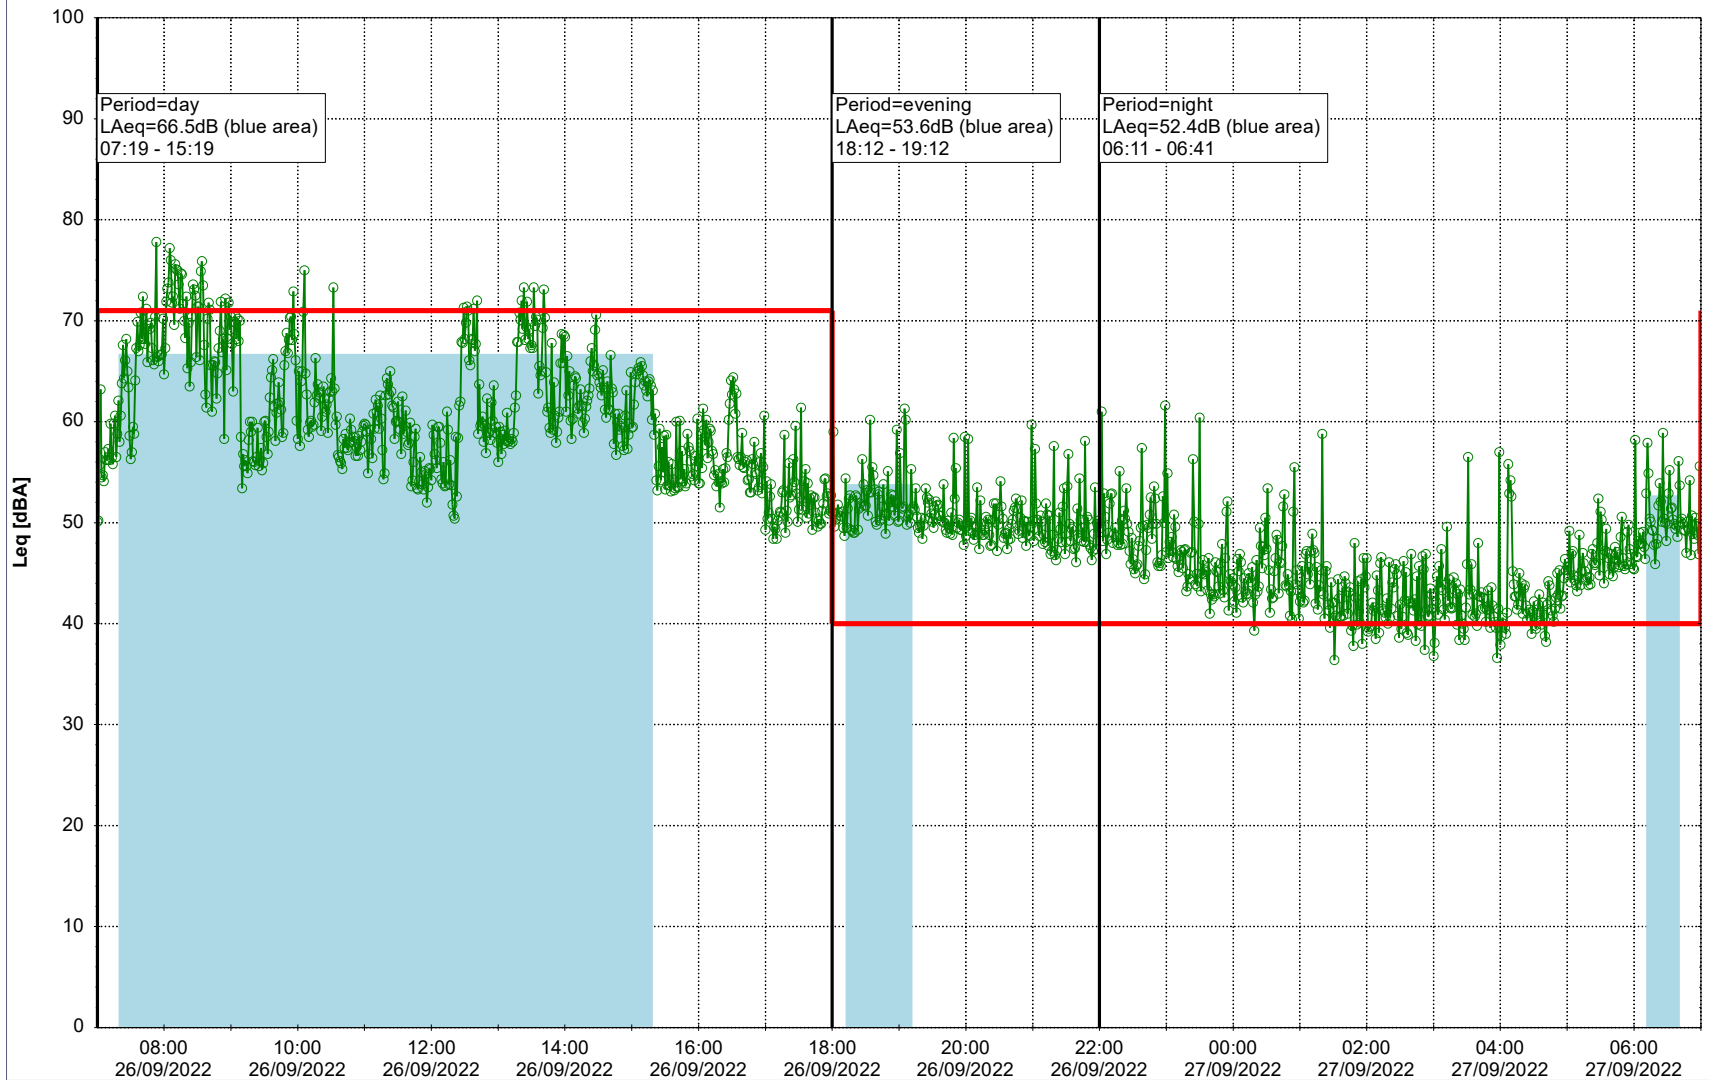

Project: Kronos Sydhavnen
Construction: Ny Ellebjerg
Location: N-V

Plan View

Remarks

...

Noise Time Related Diagram

26/09/2022
27/09/2022

○ ○ ○ ○ NEL_NS01

Project: Kronos Sydhavnen
Construction: Ny Ellebjerg
Location: N-V

Plan View

Remarks

...

Noise Time Related Diagram

27/09/2022
28/09/2022

○ ○ ○ ○ NEL_NS01

Project: Kronos Sydhavnen
Construction: Ny Ellebjerg
Location: N-V

28/09/2022
29/09/2022

...

Project: Kronos Sydhavnen
Construction: Ny Ellebjerg
Location: N-V

Plan View

Remarks

...

Noise Time Related Diagram

01/10/2022
02/10/2022

○○○ NEL_NS01

Project: Kronos Sydhavnen
Construction: Ny Ellebjerg
Location: N-V

02/10/2022
03/10/2022

Plan View

Remarks

...

Noise Time Related Diagram

○○○ NEL_NS01