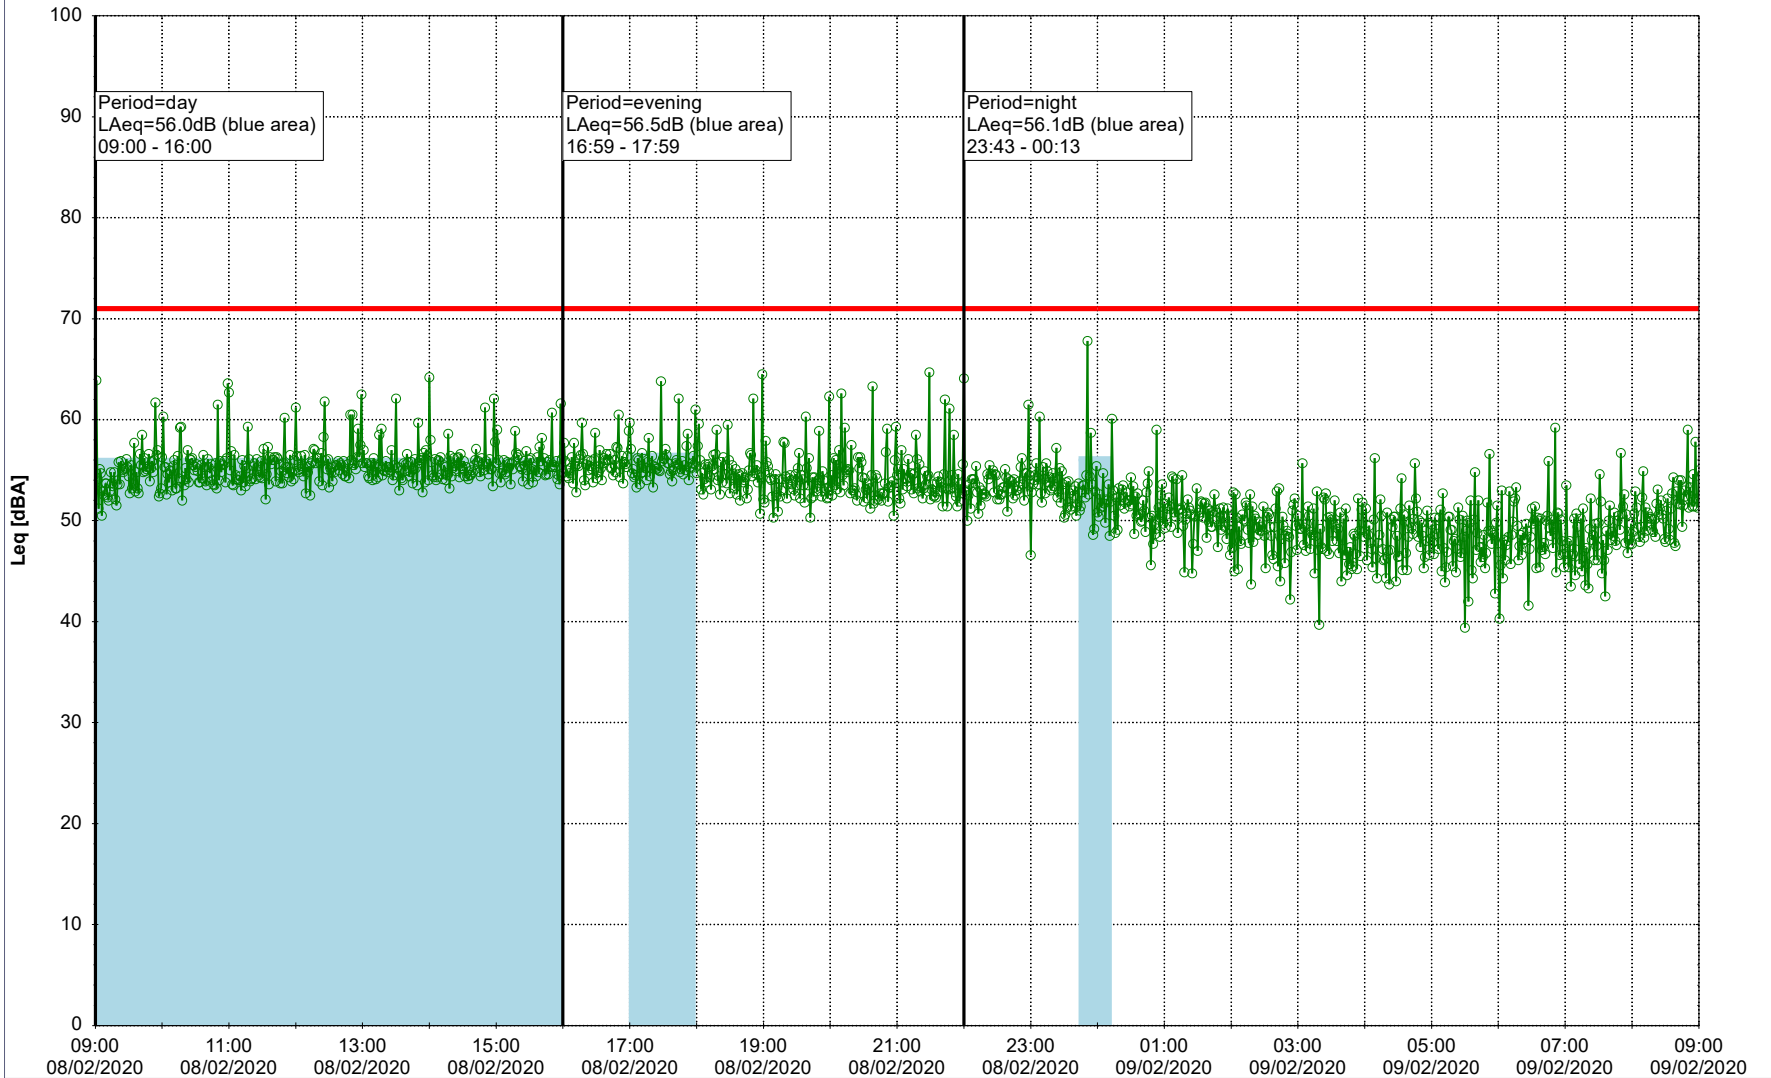

Project: Kronos Sydhavnen
Construction: Gåsebæk
Location: N-V

03/02/2020
04/02/2020

Remarks

...

Noise Time Related Diagram

○○○ GAB_NS01

Project: Kronos Sydhavnen
Construction: Gåsebæk
Location: N-V

04/02/2020
05/02/2020

Remarks

...

Noise Time Related Diagram

○○○ GAB_NS01

Project: Kronos Sydhavnen
Construction: Gåsebæk
Location: N-V

Remarks

...

Noise Time Related Diagram

08/02/2020
09/02/2020

○○○○ GAB_NS01

Project: Kronos Sydhavnen
Construction: Gåsebæk
Location: N-V

09/02/2020
10/02/2020

Remarks

...

Noise Time Related Diagram

○○○ GAB_NS01