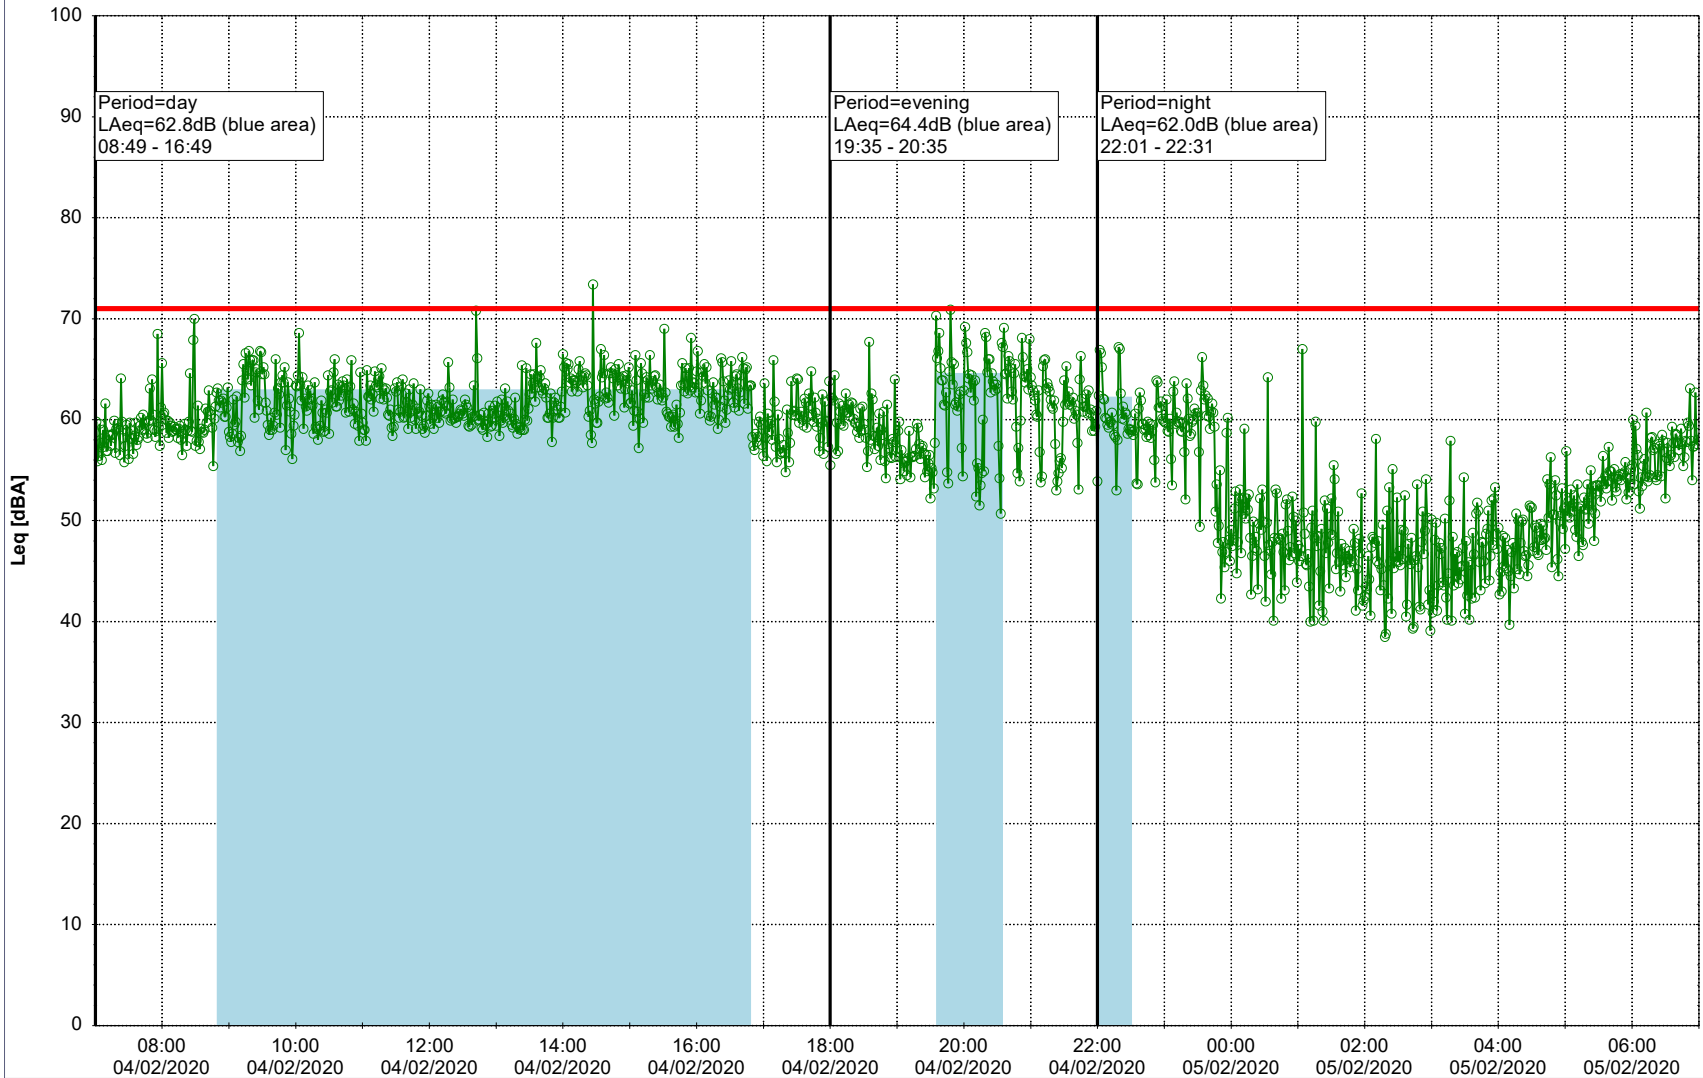

Project: Kronos Sydhavnen
Construction: Gåsebæk
Location: N-V

03/02/2020
04/02/2020

Remarks

...

Noise Time Related Diagram

○○○ GAB_NS01

Project: Kronos Sydhavnen
Construction: Gåsebæk
Location: N-V

04/02/2020
05/02/2020

Remarks

...

Noise Time Related Diagram

○○○ GAB_NS01

Project: Kronos Sydhavnen
Construction: Gåsebæk
Location: N-V

Remarks

...

Noise Time Related Diagram

08/02/2020
09/02/2020

○○○○ GAB_NS01

Project: Kronos Sydhavnen
Construction: Gåsebæk
Location: N-V

09/02/2020
10/02/2020

Remarks

...

Noise Time Related Diagram

○○○ GAB_NS01