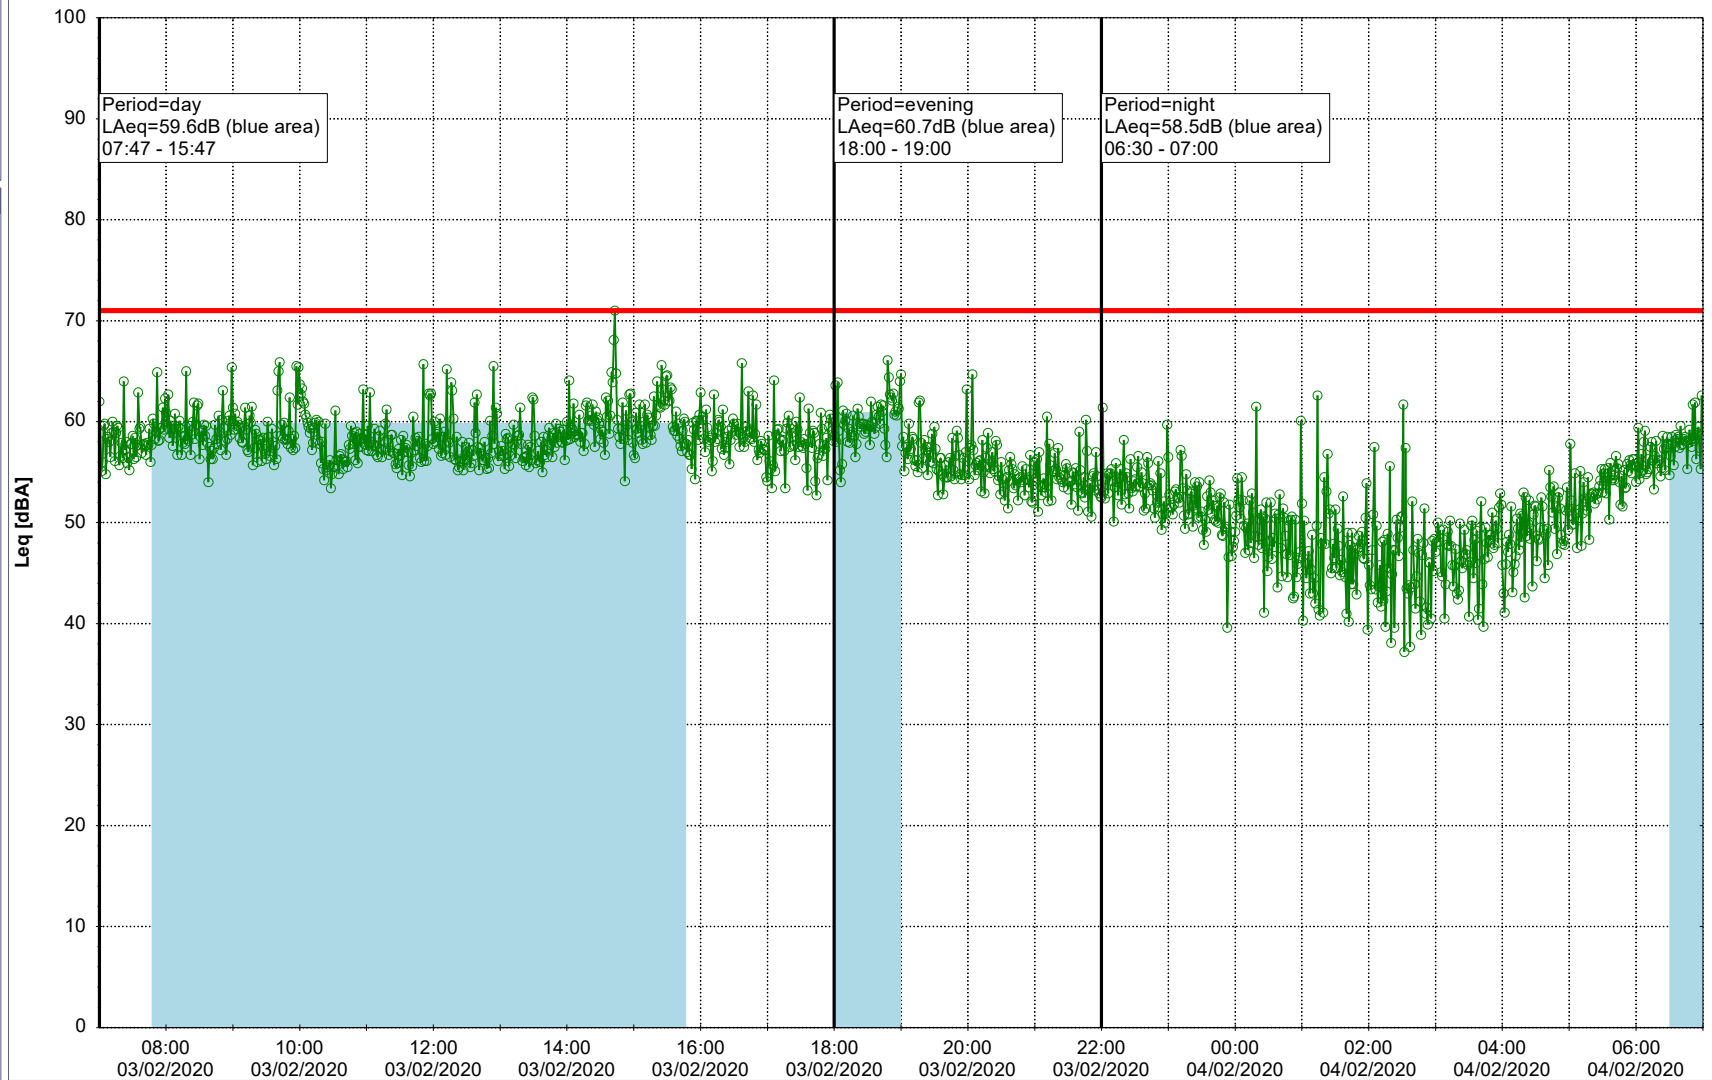

Project: Kronos Sydhavnen
Construction: Gåsebæk
Location: N-V

03/02/2020
04/02/2020

Remarks

...

Noise Time Related Diagram

○○○ GAB_NS01

Project: Kronos Sydhavnen
Construction: Gåsebæk
Location: N-V

04/02/2020
05/02/2020

Remarks

...

Noise Time Related Diagram

○○○ GAB_NS01

Project: Kronos Sydhavnen
Construction: Gåsebæk
Location: N-V

Remarks

...

Noise Time Related Diagram

08/02/2020
09/02/2020

○○○○ GAB_NS01

Project: Kronos Sydhavnen
Construction: Gåsebæk
Location: N-V

09/02/2020
10/02/2020

Remarks

...

Noise Time Related Diagram

○○○ GAB_NS01