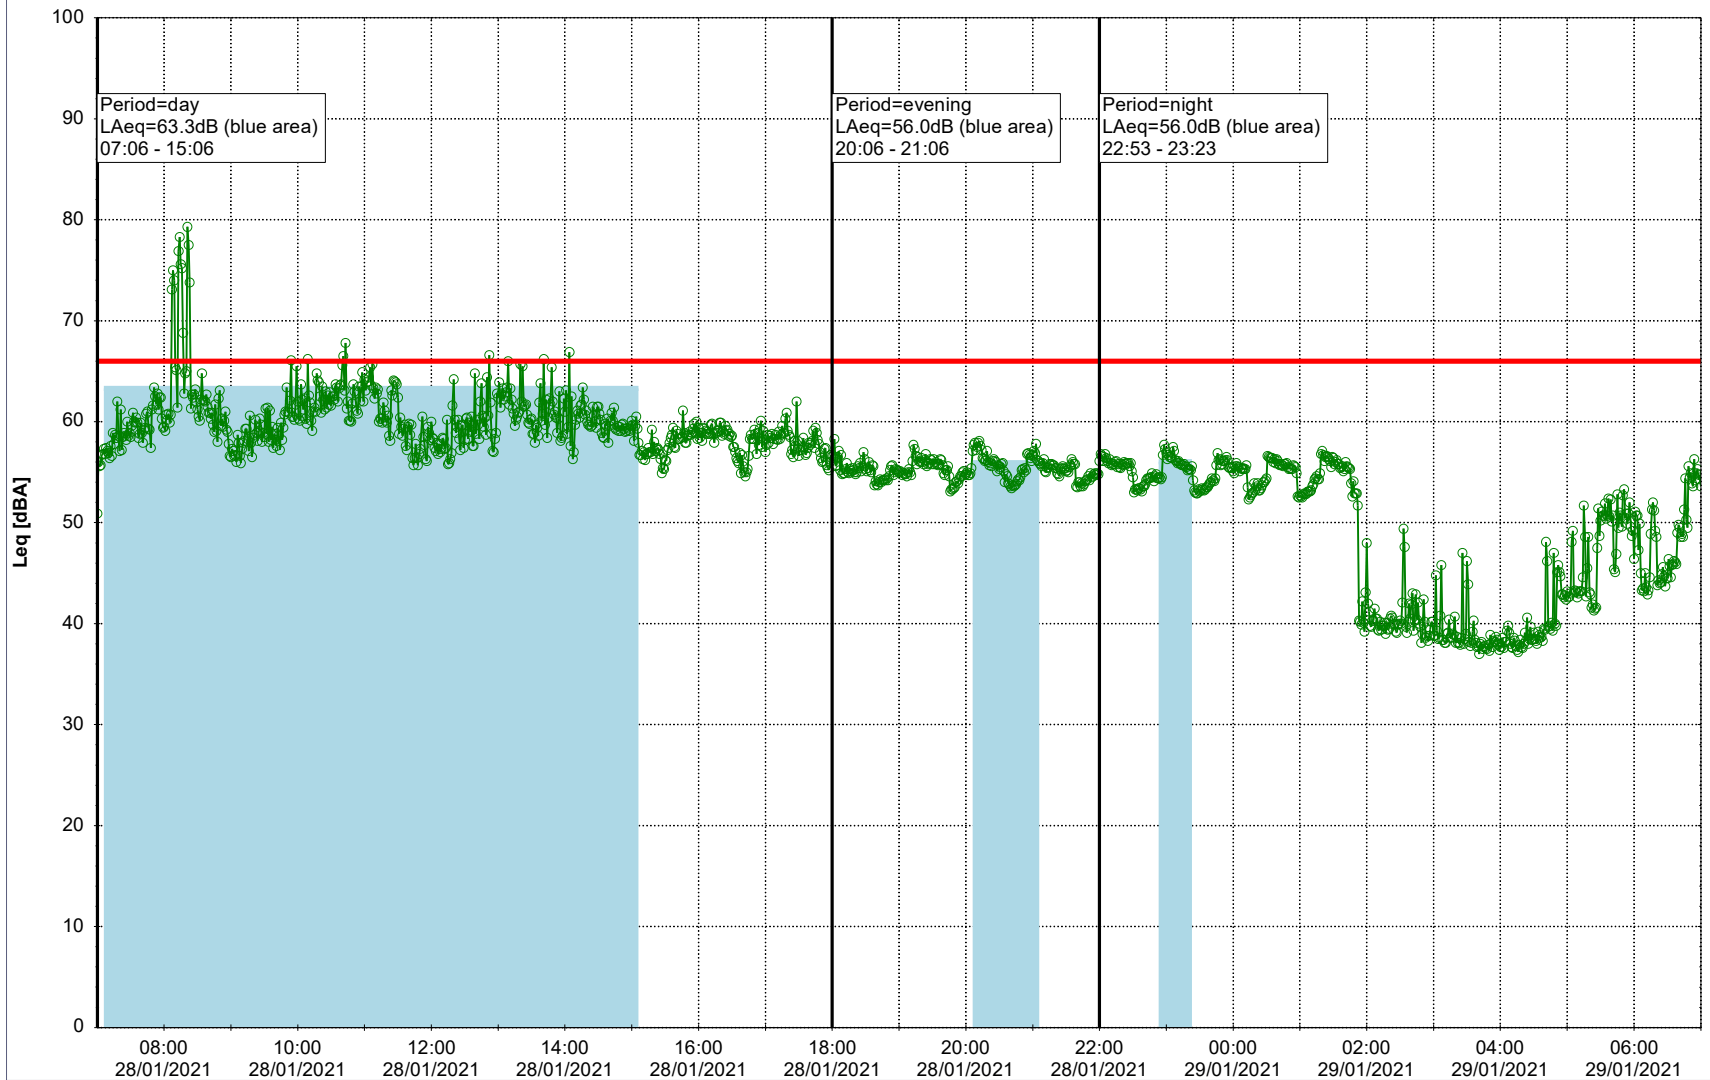

Remarks

- Tegholmen

Noise Time Related Diagram

27/01/2021
28/01/2021

○○○ EBR-OVK_NS02

Project: Kronos Sydhavnen
Construction: Enghave Brygge
Location: N-V

Plan View

Remarks

...

Noise Time Related Diagram

28/01/2021
29/01/2021

○○○ EBR-OVK_NS02

Project: Kronos Sydhavnen
Construction: Enghave Brygge
Location: N-V

Plan View

Remarks

...

Noise Time Related Diagram

29/01/2021
30/01/2021

○○○○ EBR-OVK_NS02

Project: Kronos Sydhavnen
Construction: Enghave Brygge
Location: N-V

Plan View

Remarks

...

Noise Time Related Diagram

30/01/2021
31/01/2021

○○○○ EBR-OVK_NS02

Project: Kronos Sydhavnen
Construction: Enghave Brygge
Location: N-V

Plan View

Remarks

...

Noise Time Related Diagram

31/01/2021
01/02/2021