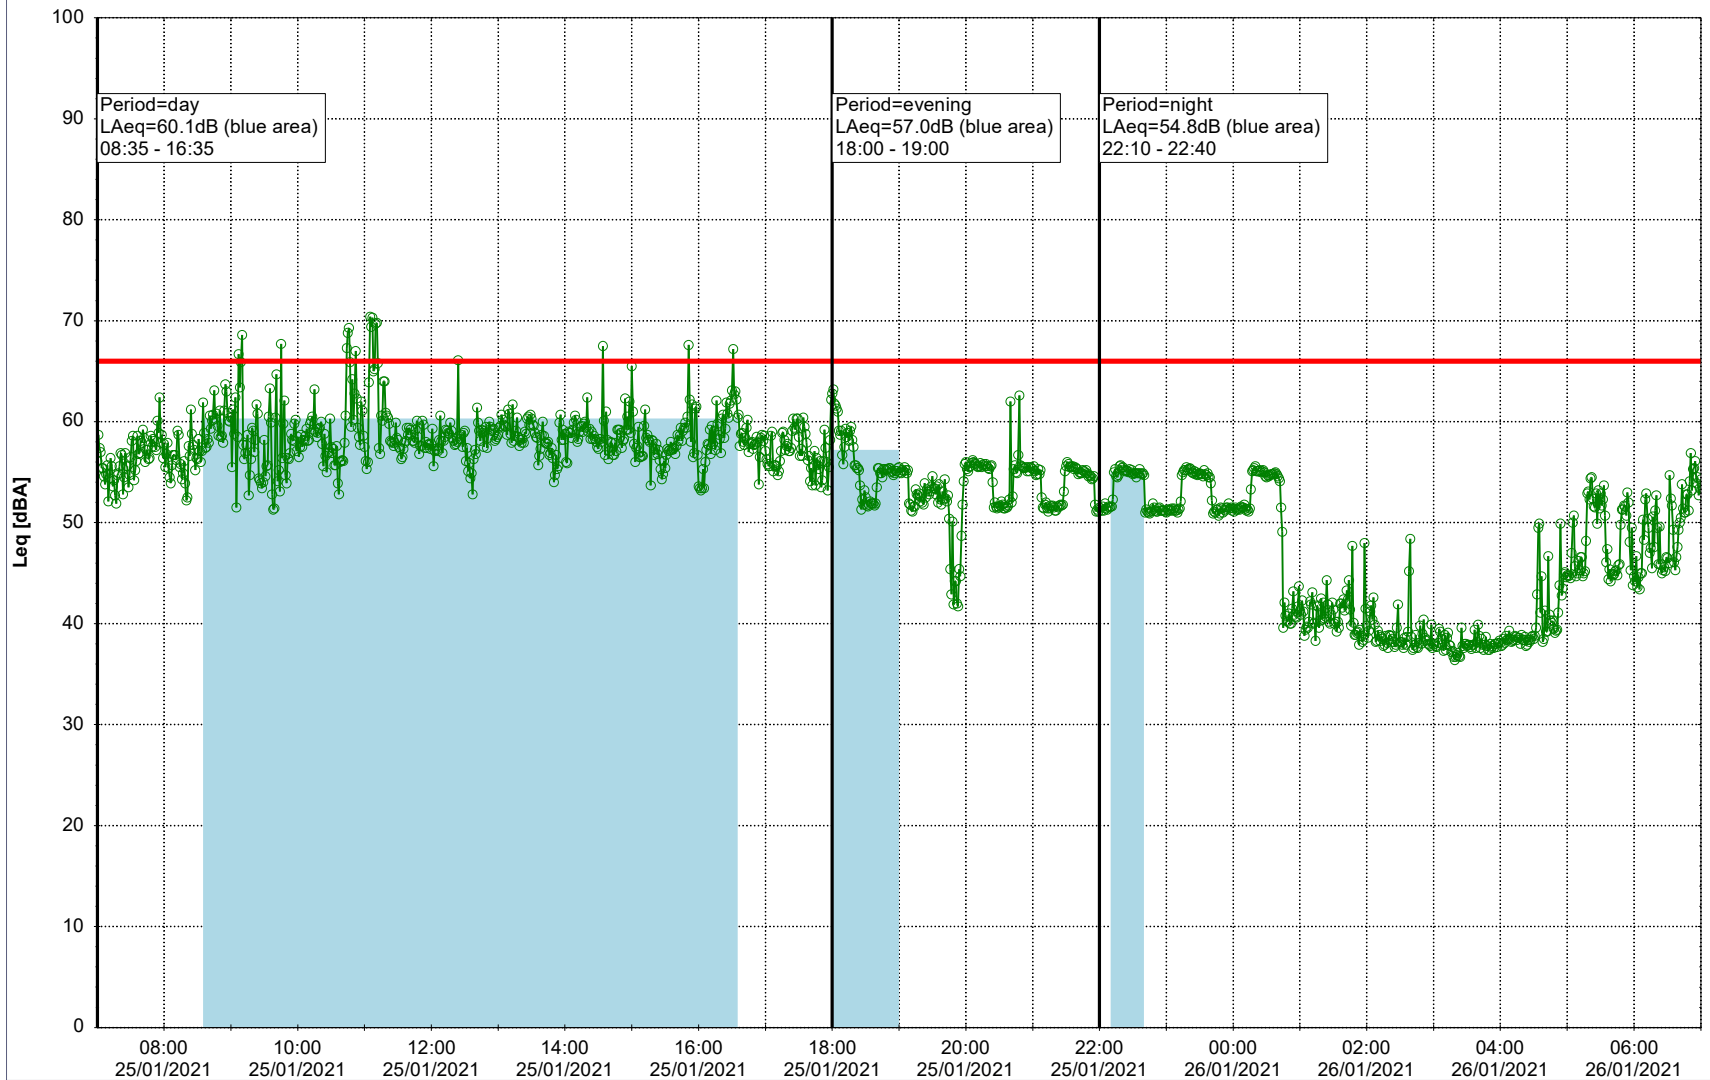

Project: Kronos Sydhavnen
Construction: Enghave Brygge
Location: N-V

Plan View

Remarks

- Ørsted Værket

Noise Time Related Diagram

25/01/2021
26/01/2021

○○○ EBR-OVK_NS02

Project: Kronos Sydhavnen
Construction: Enghave Brygge
Location: N-V

Plan View

Remarks

- Ørsted Værket

Noise Time Related Diagram

26/01/2021
27/01/2021

○○○ EBR-OVK_NS02

Project: Kronos Sydhavnen
Construction: Enghave Brygge
Location: N-V

Plan View

Remarks

- Tegholmen

Noise Time Related Diagram

27/01/2021
28/01/2021

○○○ EBR-OVK_NS02

Project: Kronos Sydhavnen
Construction: Enghave Brygge
Location: N-V

Plan View

Remarks

30/01/2021
31/01/2021

○○○○ EBR-OVK_NS02

Project: Kronos Sydhavnen
Construction: Enghave Brygge
Location: N-V

Plan View

Remarks

...

Noise Time Related Diagram

31/01/2021
01/02/2021