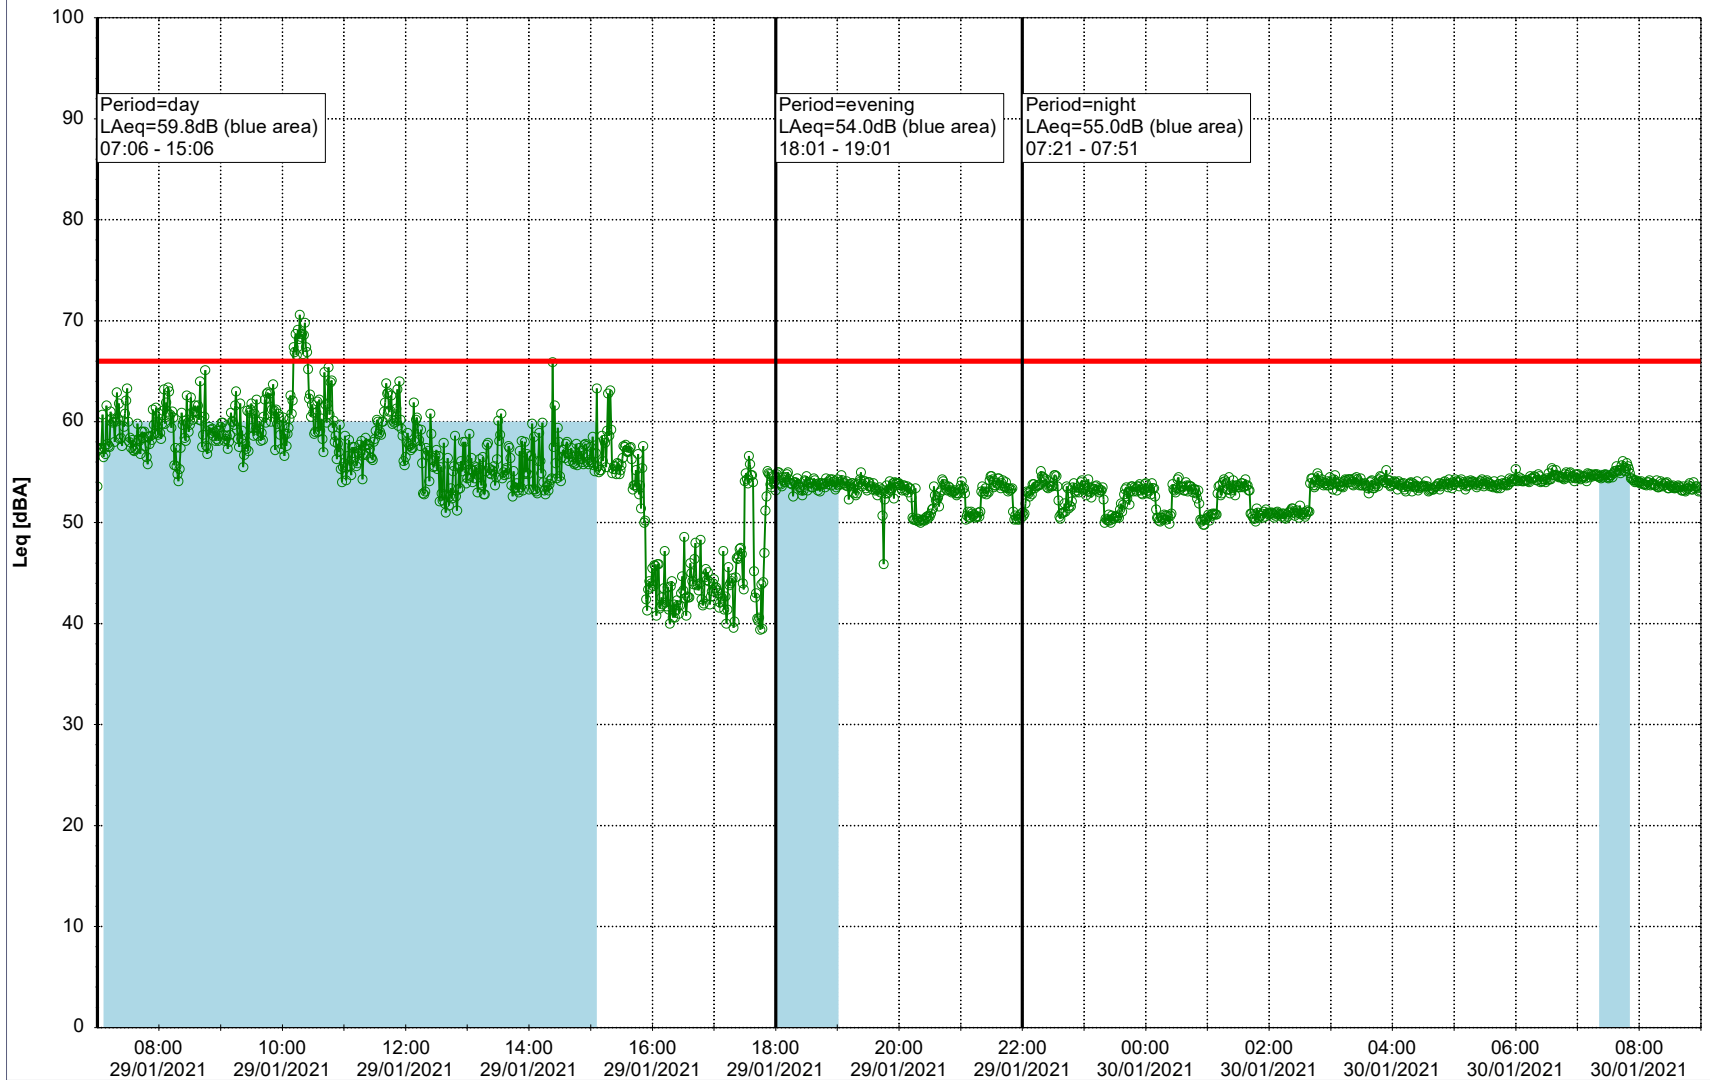

Remarks

- Tegholmen

Noise Time Related Diagram

27/01/2021
28/01/2021

○○○ EBR-OVK_NS02

Project: Kronos Sydhavnen
Construction: Enghave Brygge
Location: N-V

Plan View

Remarks

...

Noise Time Related Diagram

28/01/2021
29/01/2021

○○○ EBR-OVK_NS02

Project: Kronos Sydhavnen
Construction: Enghave Brygge
Location: N-V

Plan View

Remarks

...

Noise Time Related Diagram

29/01/2021
30/01/2021

○○○○ EBR-OVK_NS02

Project: Kronos Sydhavnen
Construction: Enghave Brygge
Location: N-V

Plan View

Remarks

...

Noise Time Related Diagram

30/01/2021
31/01/2021

○○○○ EBR-OVK_NS02

Project: Kronos Sydhavnen
Construction: Enghave Brygge
Location: N-V

Plan View

Remarks

...

Noise Time Related Diagram

31/01/2021
01/02/2021