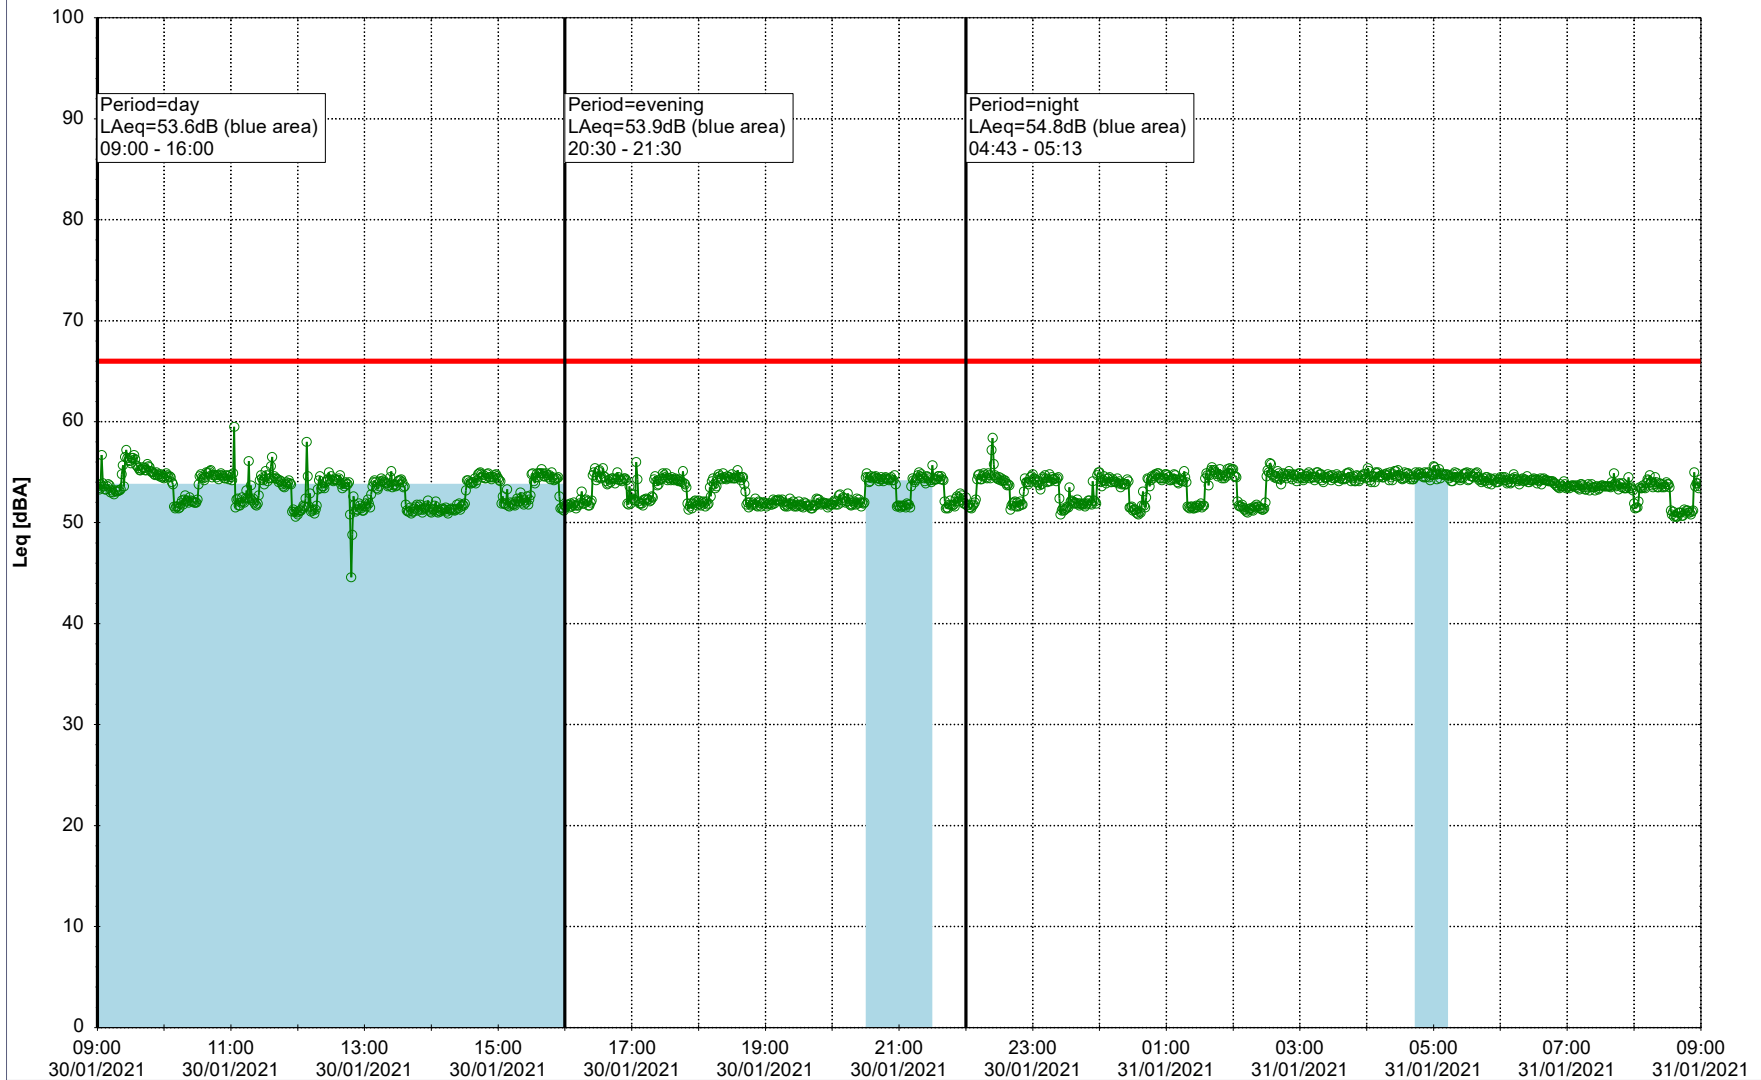

...

Noise Time Related Diagram

28/01/2021
29/01/2021

○○○ EBR-OVK_NS02

Project: Kronos Sydhavnen
Construction: Enghave Brygge
Location: N-V

Plan View

Remarks

...

Noise Time Related Diagram

29/01/2021
30/01/2021

○○○○ EBR-OVK_NS02

Project: Kronos Sydhavnen
Construction: Enghave Brygge
Location: N-V

Plan View

Remarks

...

Noise Time Related Diagram

30/01/2021
31/01/2021

○○○○ EBR-OVK_NS02

Project: Kronos Sydhavnen
Construction: Enghave Brygge
Location: N-V

Plan View

Remarks

...

Noise Time Related Diagram

31/01/2021
01/02/2021