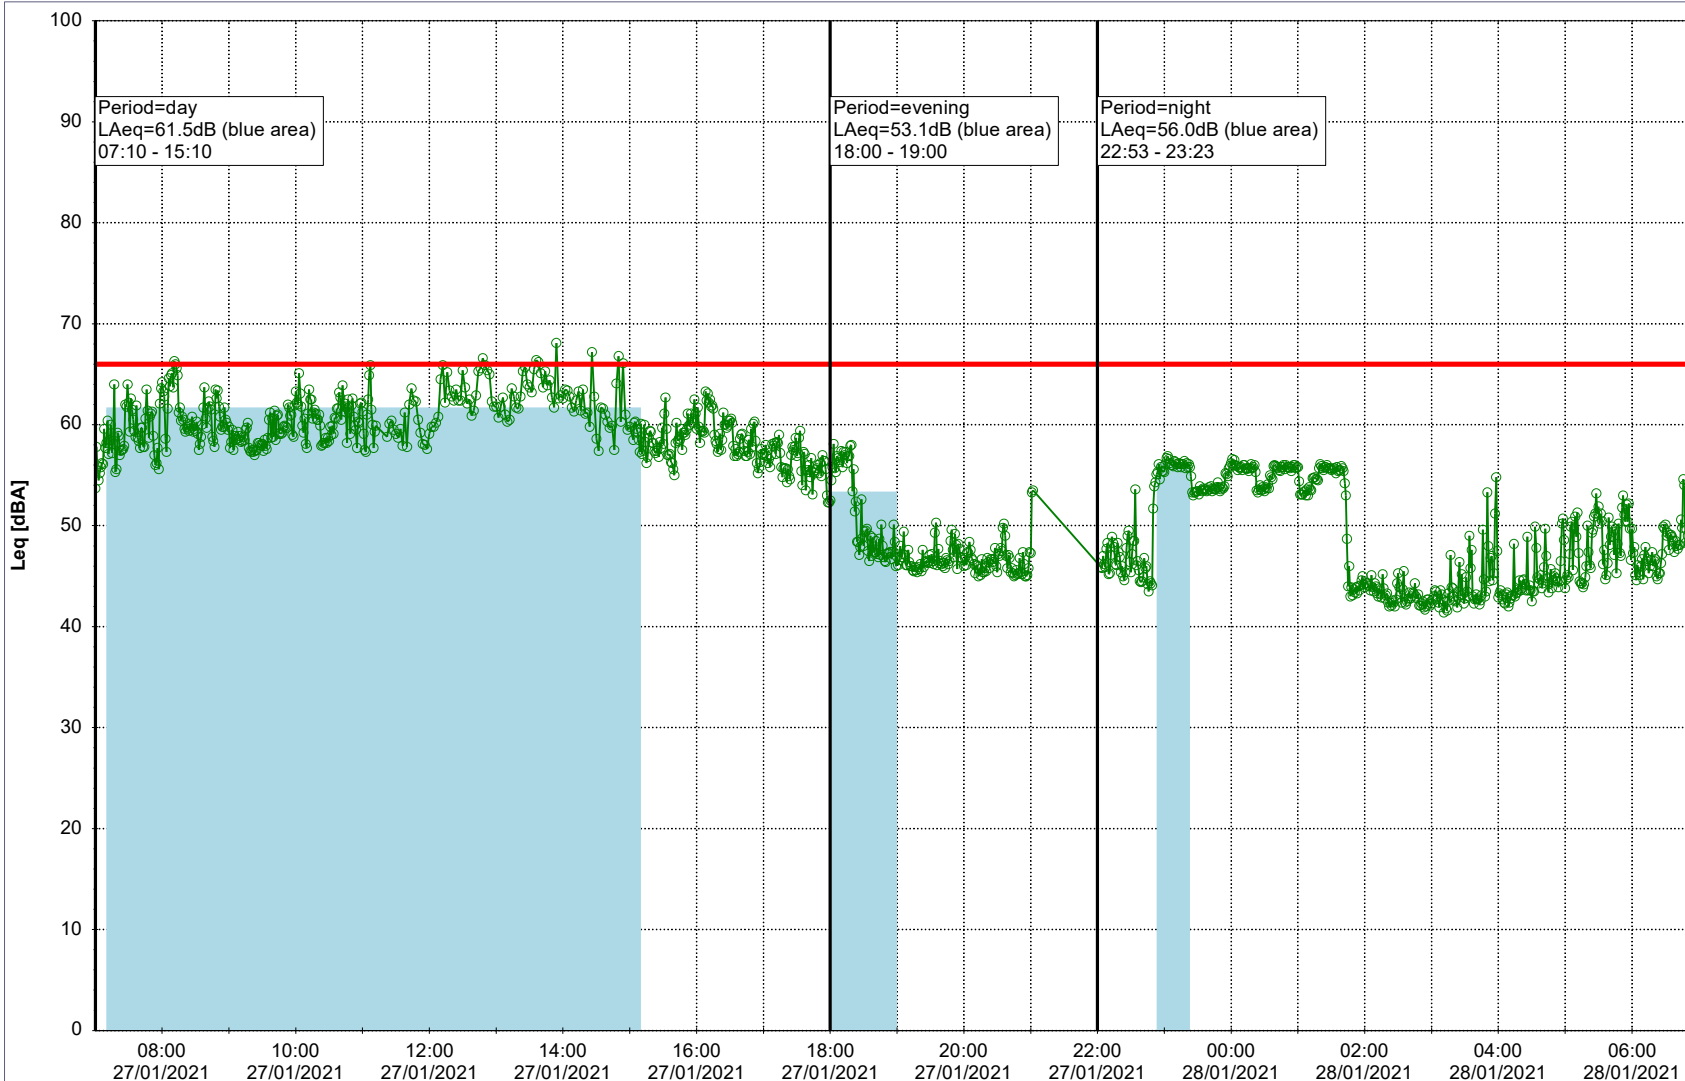

Plan View

Remarks

- Ørsted Værket

Noise Time Related Diagram

26/01/2021
27/01/2021

○○○ EBR-OVK_NS02

Project: Kronos Sydhavnen
Construction: Enghave Brygge
Location: N-V

Plan View

Remarks

- Tegholmen

Noise Time Related Diagram

27/01/2021
28/01/2021

○○○ EBR-OVK_NS02

Project: Kronos Sydhavnen
Construction: Enghave Brygge
Location: N-V

Plan View

Remarks

...

Noise Time Related Diagram

28/01/2021
29/01/2021

○○○ EBR-OVK_NS02

Project: Kronos Sydhavnen
Construction: Enghave Brygge
Location: N-V

Plan View

Remarks

...

Noise Time Related Diagram

29/01/2021
30/01/2021

○○○○ EBR-OVK_NS02

Project: Kronos Sydhavnen
Construction: Enghave Brygge
Location: N-V

Plan View

Remarks

...

Noise Time Related Diagram