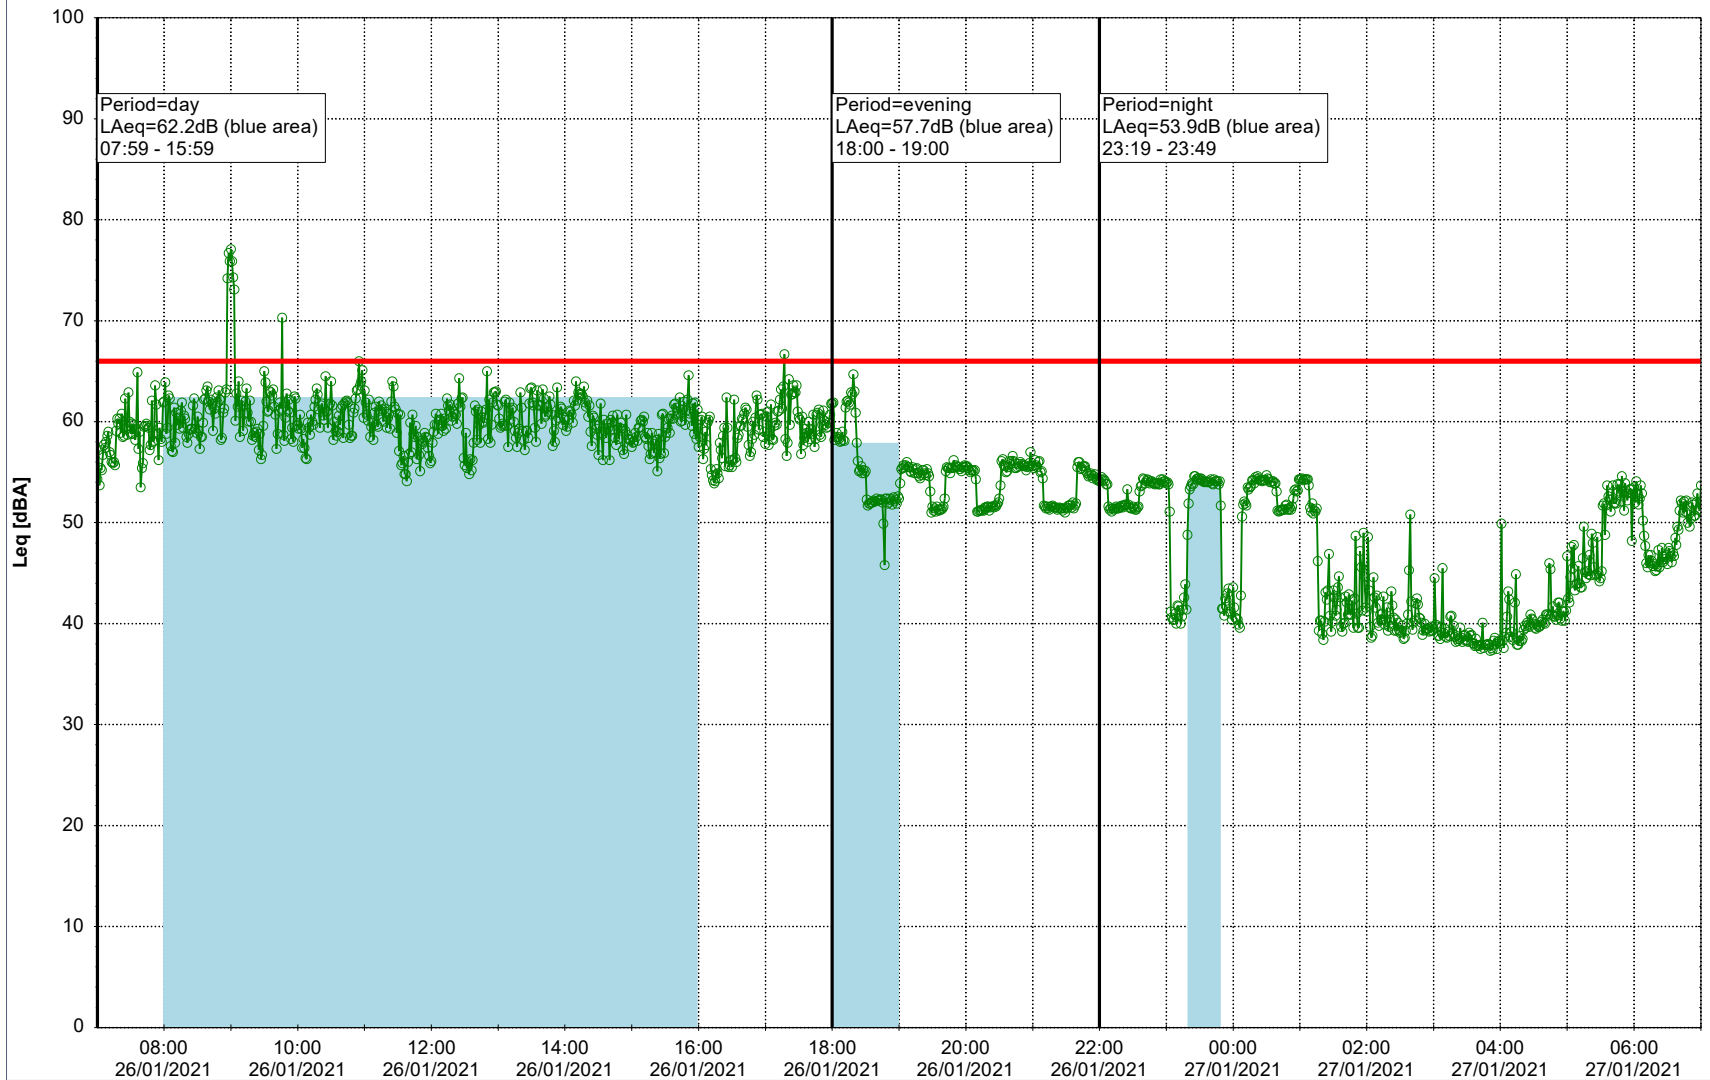

Plan View

Remarks

- Ørsted Værket

Noise Time Related Diagram

26/01/2021
27/01/2021

○○○ EBR-OVK_NS02

Project: Kronos Sydhavnen
Construction: Enghave Brygge
Location: N-V

Plan View

Remarks

- Tegholmen

Noise Time Related Diagram

27/01/2021
28/01/2021

○○○ EBR-OVK_NS02

Project: Kronos Sydhavnen
Construction: Enghave Brygge
Location: N-V

Plan View

Remarks

...

Noise Time Related Diagram

28/01/2021
29/01/2021

○○○ EBR-OVK_NS02

Project: Kronos Sydhavnen
Construction: Enghave Brygge
Location: N-V

Plan View

Remarks

...

Noise Time Related Diagram

29/01/2021
30/01/2021

○○○○ EBR-OVK_NS02

Project: Kronos Sydhavnen
Construction: Enghave Brygge
Location: N-V

Plan View

Remarks

...

Noise Time Related Diagram