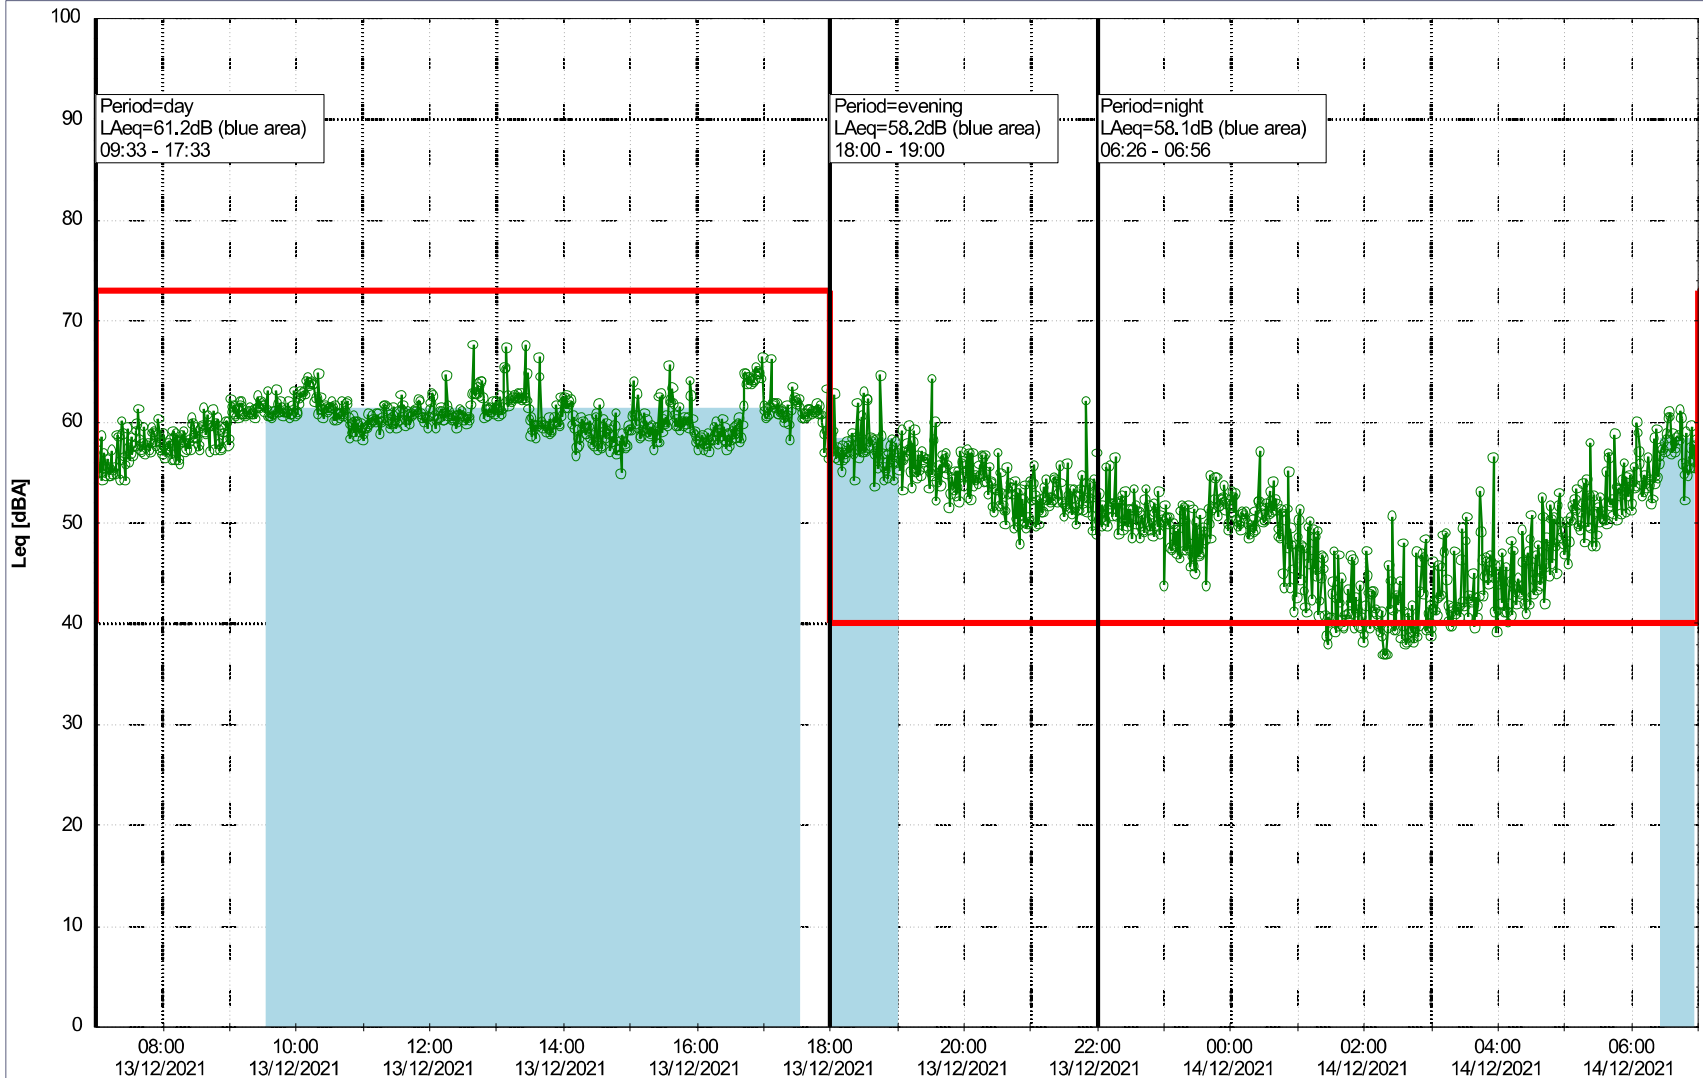

Project: Kronos Sydhavnen
Construction: Havneholmen
Location: N-V

Plan View

Remarks

...

Noise Time Related Diagram

13/12/2021
14/12/2021

o o o o HOL_NS01

Project: Kronos Sydhavnen
Construction: Havneholmen
Location: N-V

Plan View

Remarks

...

Noise Time Related Diagram

14/12/2021
15/12/2021

o o o o HOL_NS01

Project: Kronos Sydhavnen
Construction: Havneholmen
Location: N-V

Plan View

Remarks

...

Noise Time Related Diagram

15/12/2021
16/12/2021

o o o o HOL_NS01

Project: Kronos Sydhavnen
Construction: Havneholmen
Location: N-V

Plan View

Remarks

Noise Time Related Diagram

17/12/2021
18/12/2021

o o o o HOL_NS01

Project: Kronos Sydhavnen
Construction: Havneholmen
Location: N-V

Plan View

Remarks

...

Noise Time Related Diagram