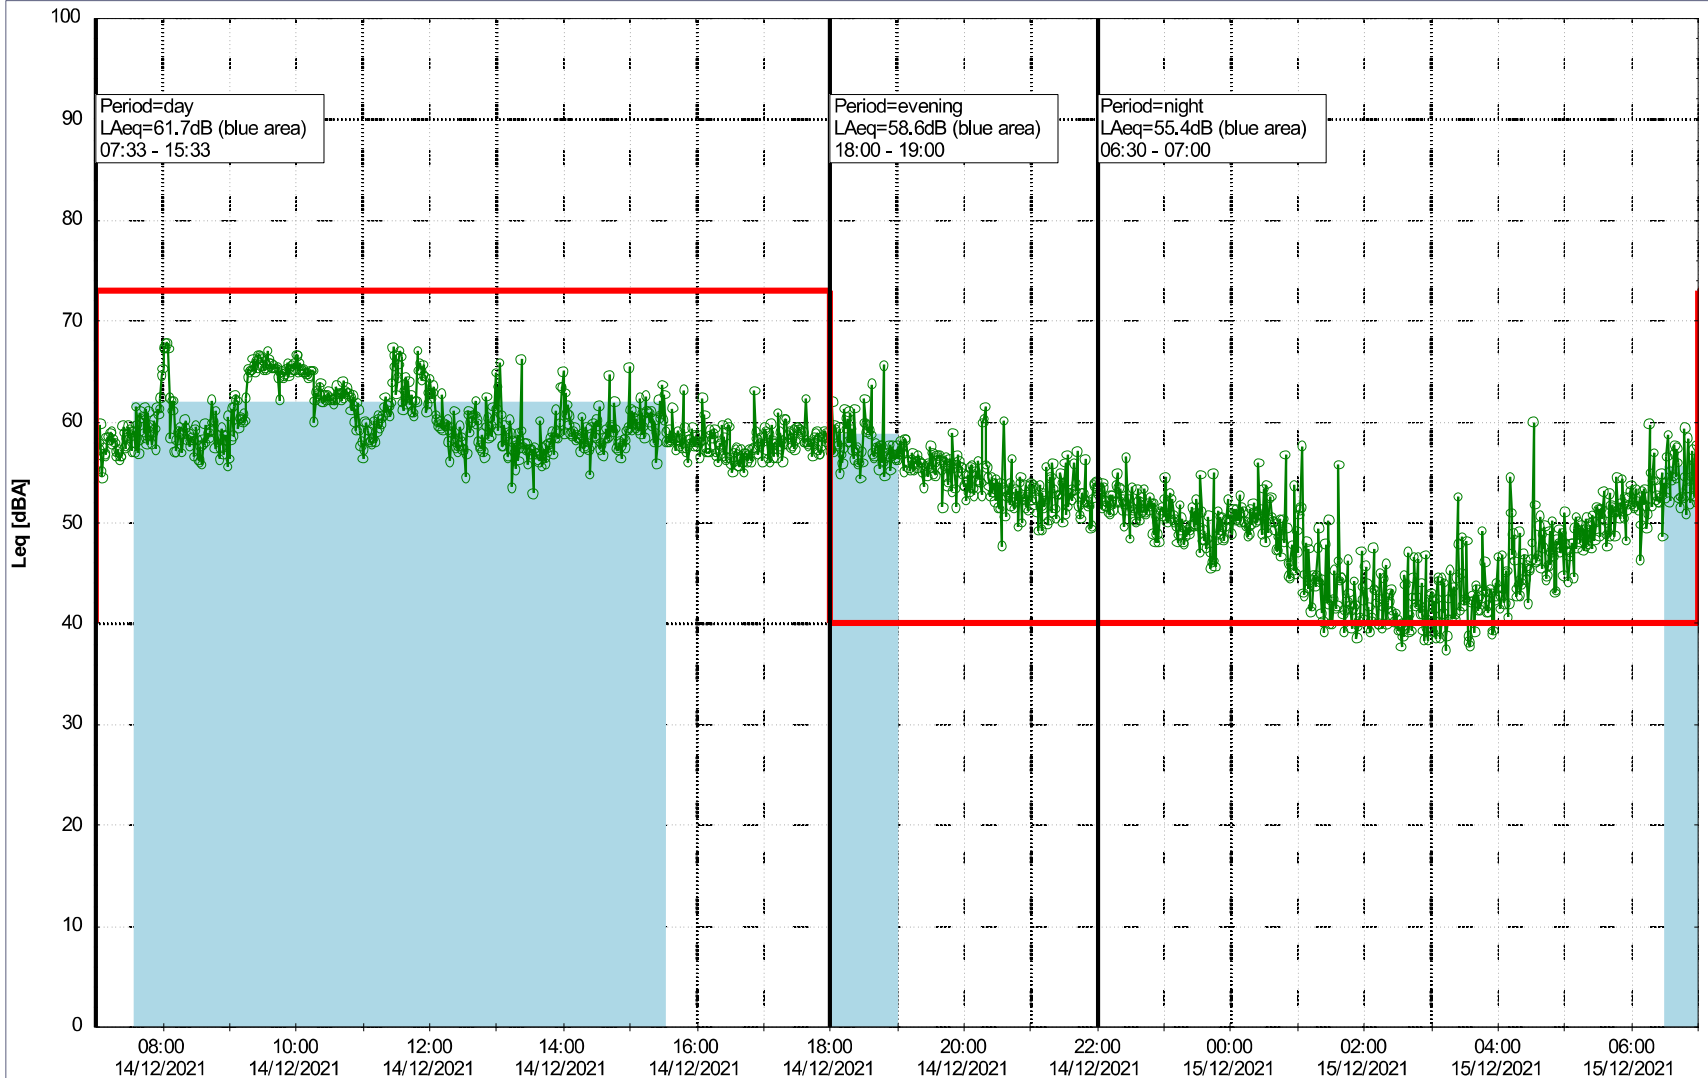

Plan View

Remarks

...

Noise Time Related Diagram

14/12/2021
15/12/2021

o o o o HOL_NS01

Project: Kronos Sydhavnen
Construction: Havneholmen
Location: N-V

Plan View

Remarks

...

Noise Time Related Diagram

15/12/2021
16/12/2021

o o o o HOL_NS01

Project: Kronos Sydhavnen
Construction: Havneholmen
Location: N-V

Plan View

Remarks

...

Noise Time Related Diagram

16/12/2021
17/12/2021

o o o o HOL_NS01

Project: Kronos Sydhavnen
Construction: Havneholmen
Location: N-V

Plan View

Remarks

...

Noise Time Related Diagram

17/12/2021
18/12/2021

o o o o HOL_NS01

Project: Kronos Sydhavnen
Construction: Havneholmen
Location: N-V

Plan View

Remarks

...

Noise Time Related Diagram