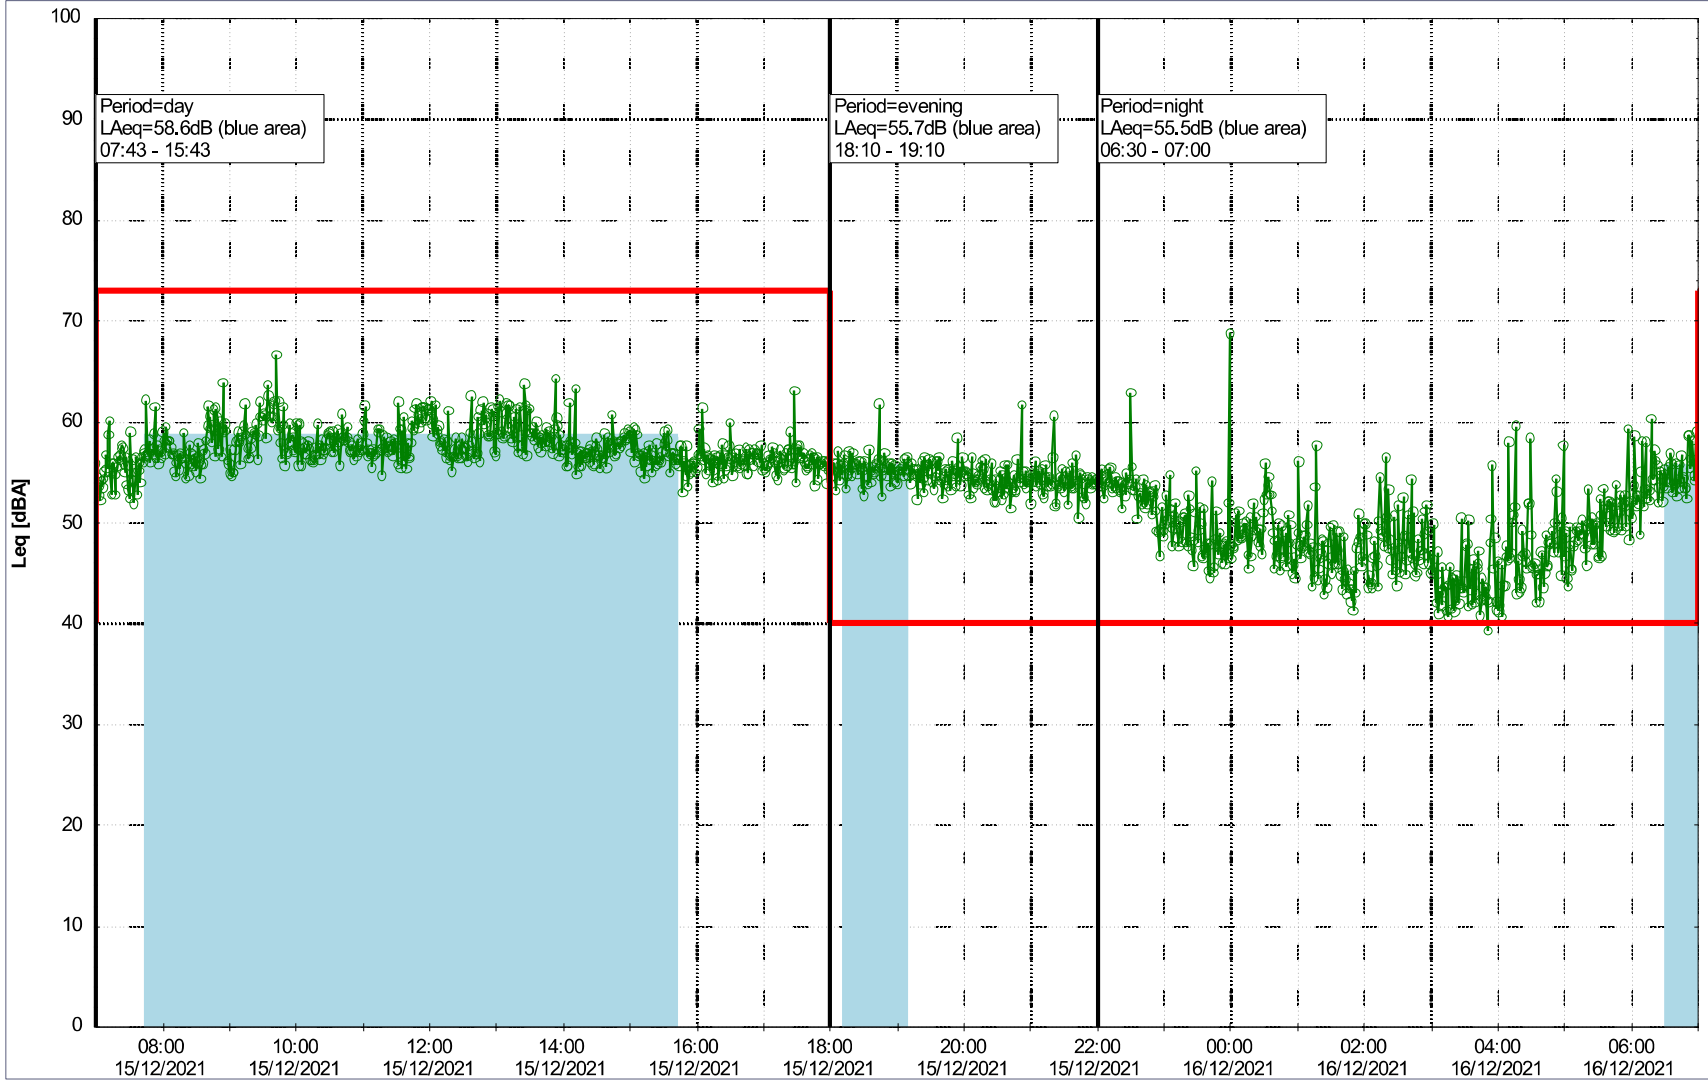

Plan View

Remarks

...

Noise Time Related Diagram

14/12/2021
15/12/2021

o o o o HOL_NS01

Project: Kronos Sydhavnen
Construction: Havneholmen
Location: N-V

Plan View

Remarks

...

Noise Time Related Diagram

15/12/2021
16/12/2021

o o o o HOL_NS01

Project: Kronos Sydhavnen
Construction: Havneholmen
Location: N-V

Plan View

Remarks

Noise Time Related Diagram

17/12/2021
18/12/2021

o o o o HOL_NS01

Project: Kronos Sydhavnen
Construction: Havneholmen
Location: N-V

Plan View

Remarks

...

Noise Time Related Diagram

18/12/2021
19/12/2021

o o o o HOL_NS01

Project: Kronos Sydhavnen
Construction: Havneholmen
Location: N-V

Plan View

Remarks

...

Noise Time Related Diagram

19/12/2021
20/12/2021