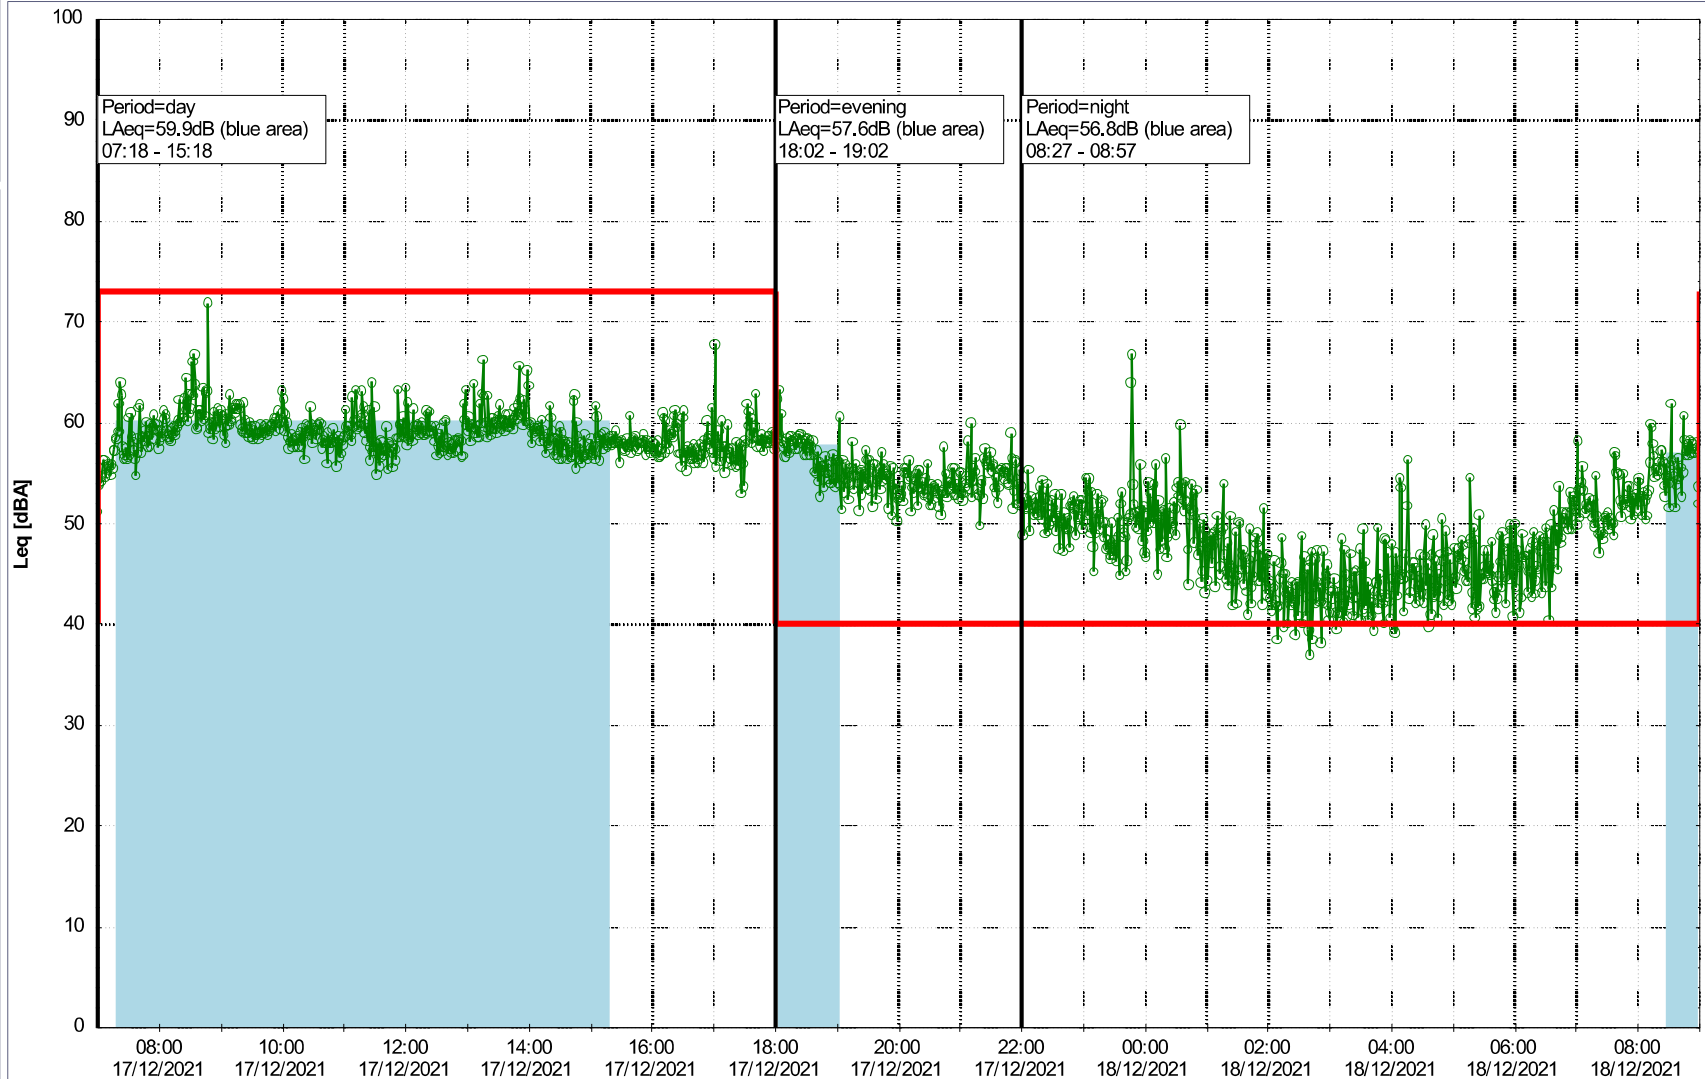

...

Noise Time Related Diagram

16/12/2021
17/12/2021

o o o o HOL_NS01

Project: Kronos Sydhavnen
Construction: Havneholmen
Location: N-V

Plan View

Remarks

...

Noise Time Related Diagram

17/12/2021
18/12/2021

o o o o HOL_NS01

Project: Kronos Sydhavnen
Construction: Havneholmen
Location: N-V

Plan View

Remarks

...

Noise Time Related Diagram

18/12/2021
19/12/2021

o o o o HOL_NS01

Project: Kronos Sydhavnen
Construction: Havneholmen
Location: N-V

Plan View

Remarks

...

Noise Time Related Diagram

19/12/2021
20/12/2021