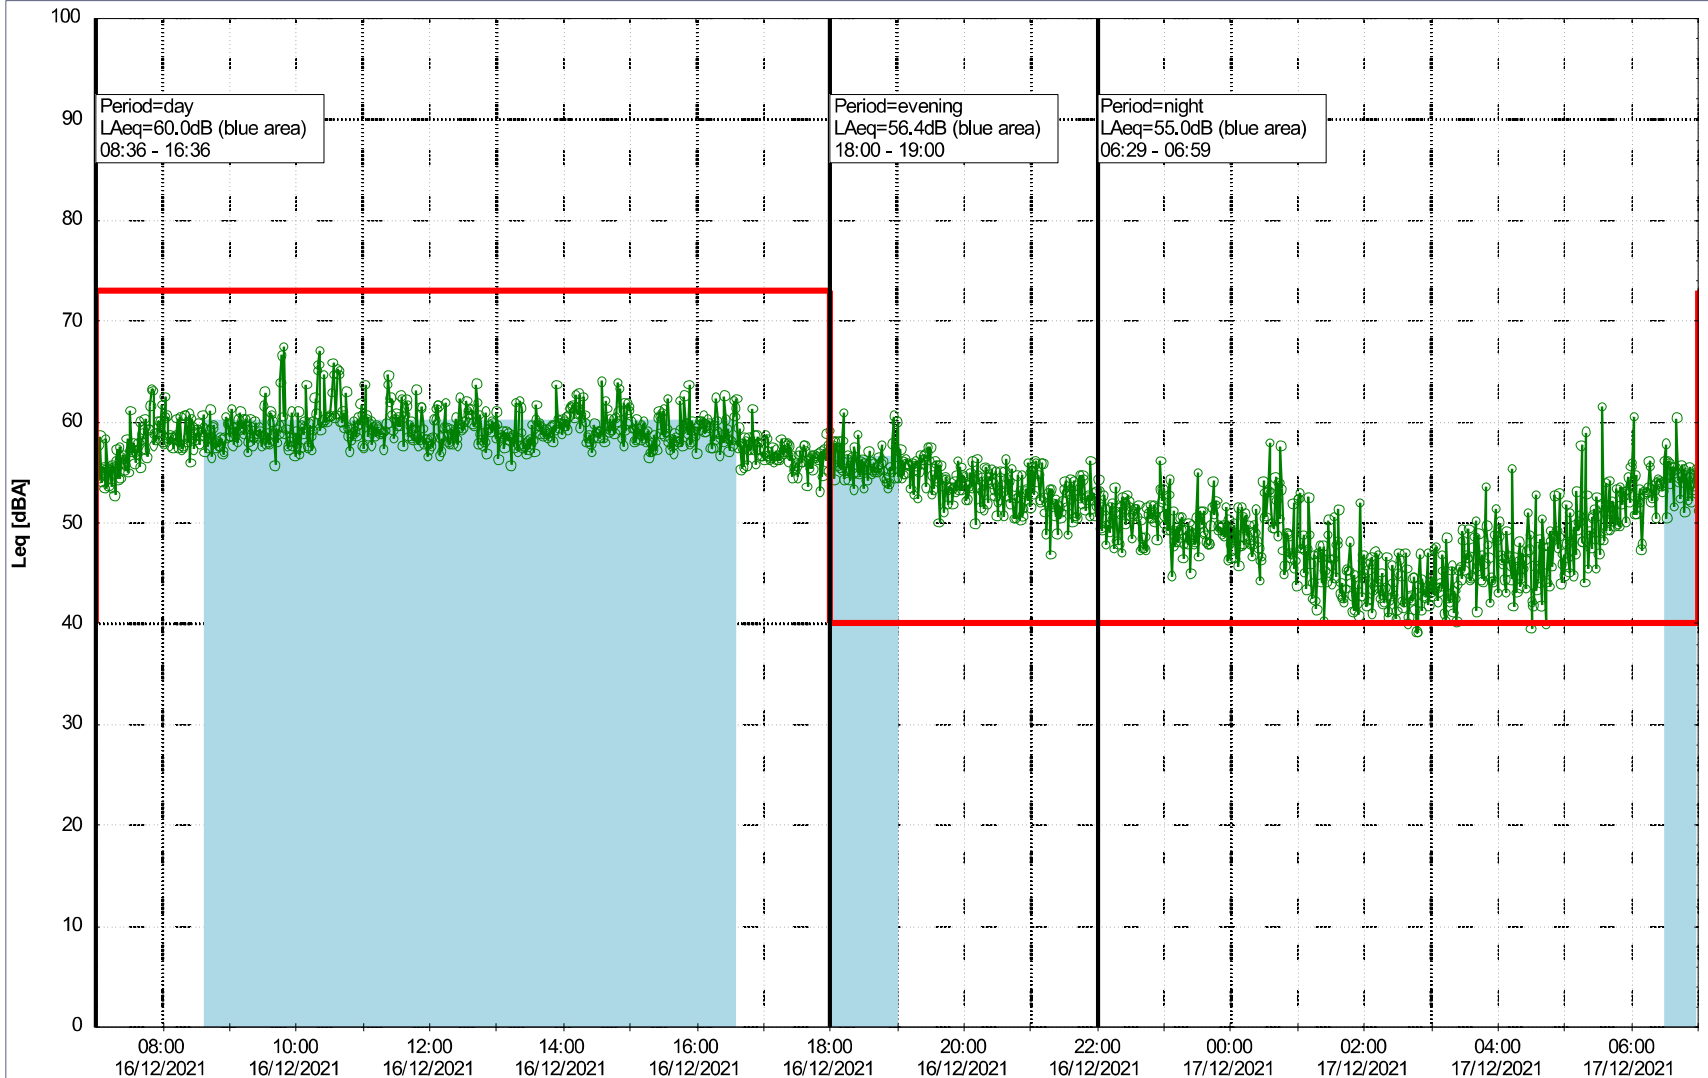

Remarks

...

Noise Time Related Diagram

15/12/2021
16/12/2021

o o o o HOL_NS01

Project: Kronos Sydhavnen
Construction: Havneholmen
Location: N-V

Plan View

Remarks

...

Noise Time Related Diagram

16/12/2021
17/12/2021

o o o o HOL_NS01

Project: Kronos Sydhavnen
Construction: Havneholmen
Location: N-V

Plan View

Remarks

...

Noise Time Related Diagram

17/12/2021
18/12/2021

o o o o HOL_NS01

Project: Kronos Sydhavnen
Construction: Havneholmen
Location: N-V

Plan View

Remarks

...

Noise Time Related Diagram

18/12/2021
19/12/2021

o o o o HOL_NS01

Project: Kronos Sydhavnen
Construction: Havneholmen
Location: N-V

Plan View

Remarks

...

Noise Time Related Diagram

19/12/2021
20/12/2021