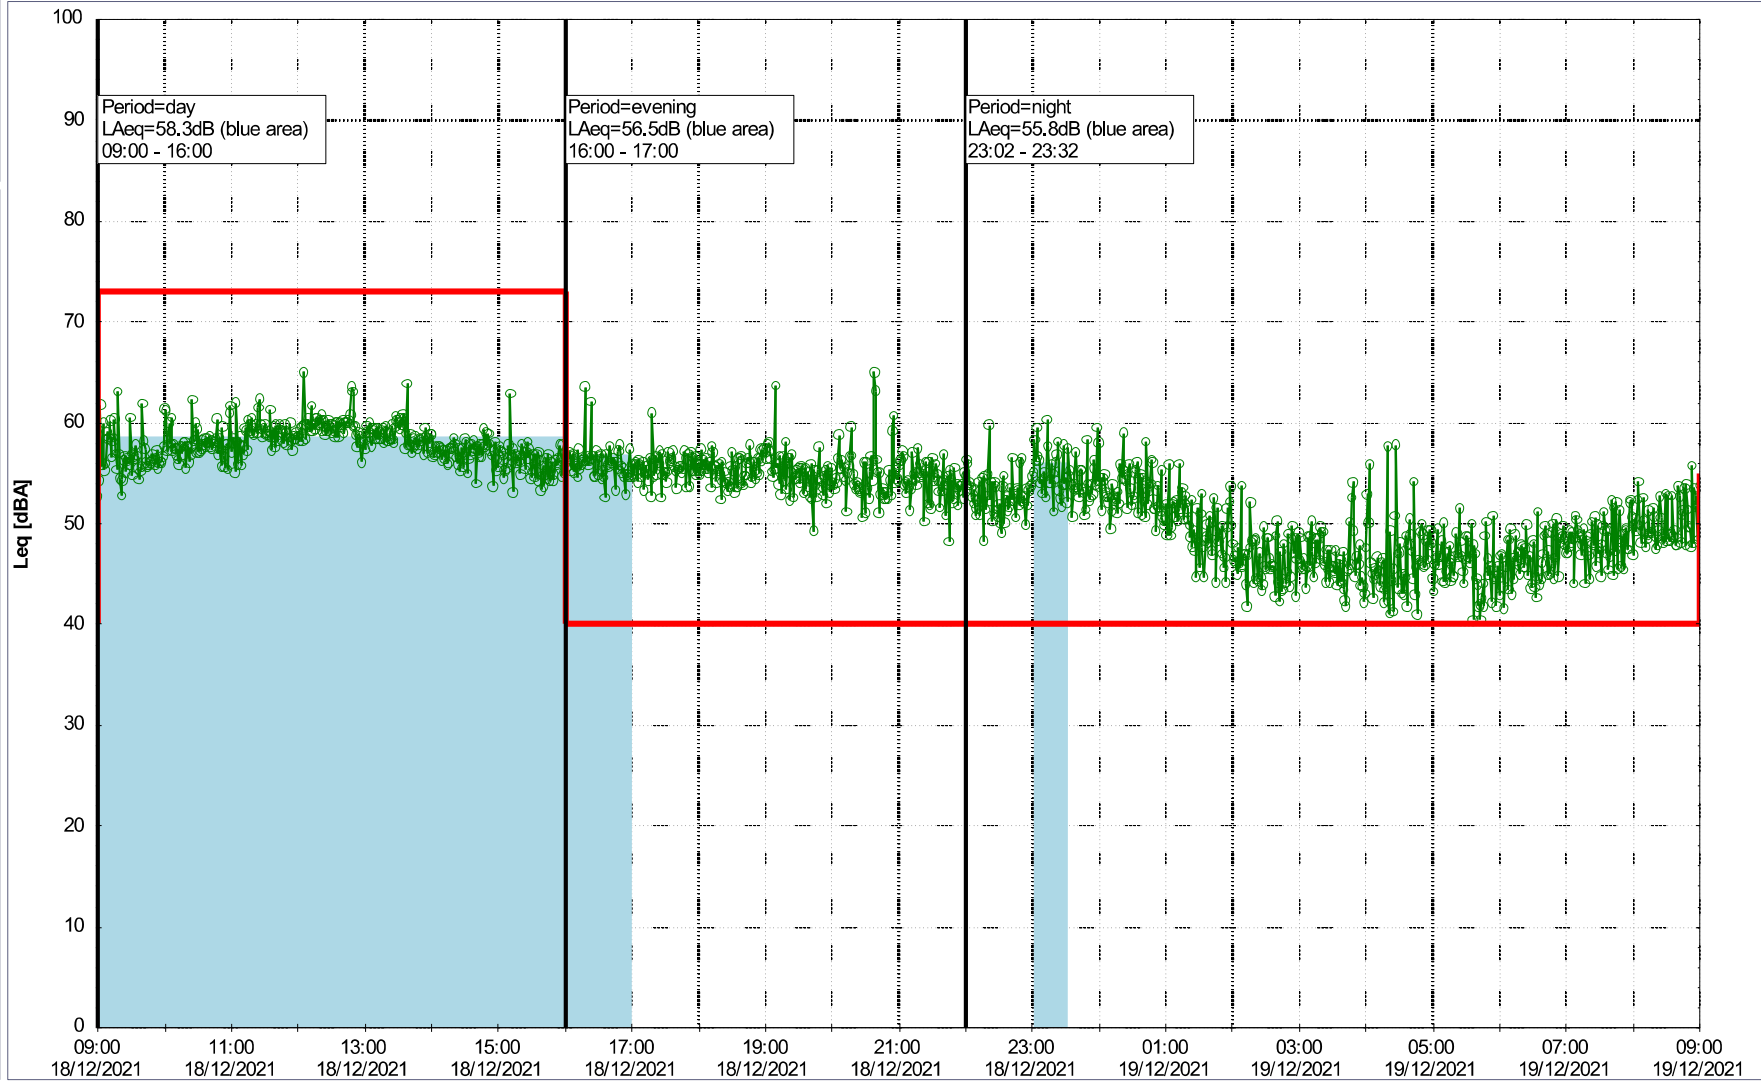

Noise Time Related Diagram

17/12/2021
18/12/2021

o o o o HOL_NS01

Project: Kronos Sydhavnen
Construction: Havneholmen
Location: N-V

Plan View

Remarks

...

Noise Time Related Diagram

18/12/2021
19/12/2021

o o o o HOL_NS01

Project: Kronos Sydhavnen
Construction: Havneholmen
Location: N-V

Plan View

Remarks

...

Noise Time Related Diagram

19/12/2021
20/12/2021