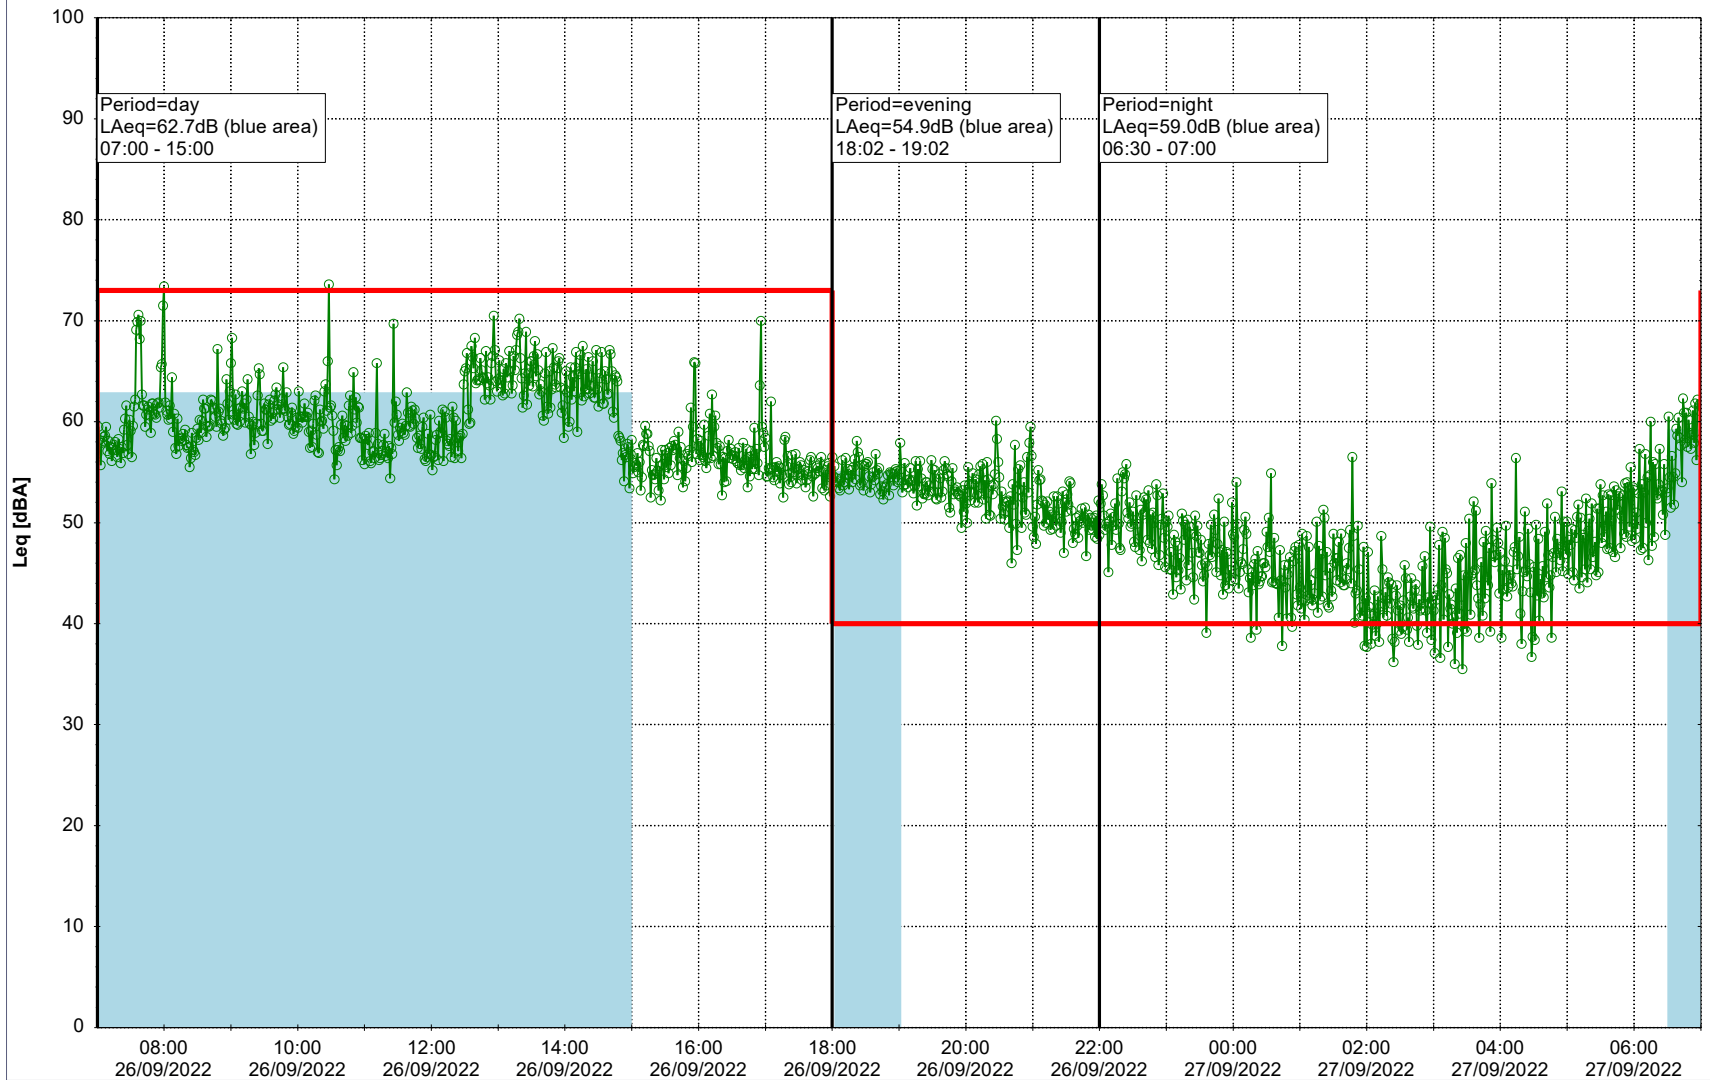

Project: Kronos Sydhavnen
Construction: Havneholmen
Location: N-V

Plan View

Remarks

...

Noise Time Related Diagram

26/09/2022
27/09/2022

○ ○ ○ ○ HOL_NS01

Project: Kronos Sydhavnen
Construction: Havneholmen
Location: N-V

Plan View

Remarks

...

Noise Time Related Diagram

27/09/2022
28/09/2022

○ ○ ○ ○ HOL_NS01

Project: Kronos Sydhavnen
Construction: Havneholmen
Location: N-V

Plan View

...

Noise Time Related Diagram

29/09/2022
30/09/2022

○○○ HOL_NS01

Project: Kronos Sydhavnen
Construction: Havneholmen
Location: N-V

Plan View

Remarks

...

Noise Time Related Diagram

30/09/2022
01/10/2022

○ ○ ○ ○ HOL_NS01

Project: Kronos Sydhavnen
Construction: Havneholmen
Location: N-V

Plan View

Remarks

...

Noise Time Related Diagram