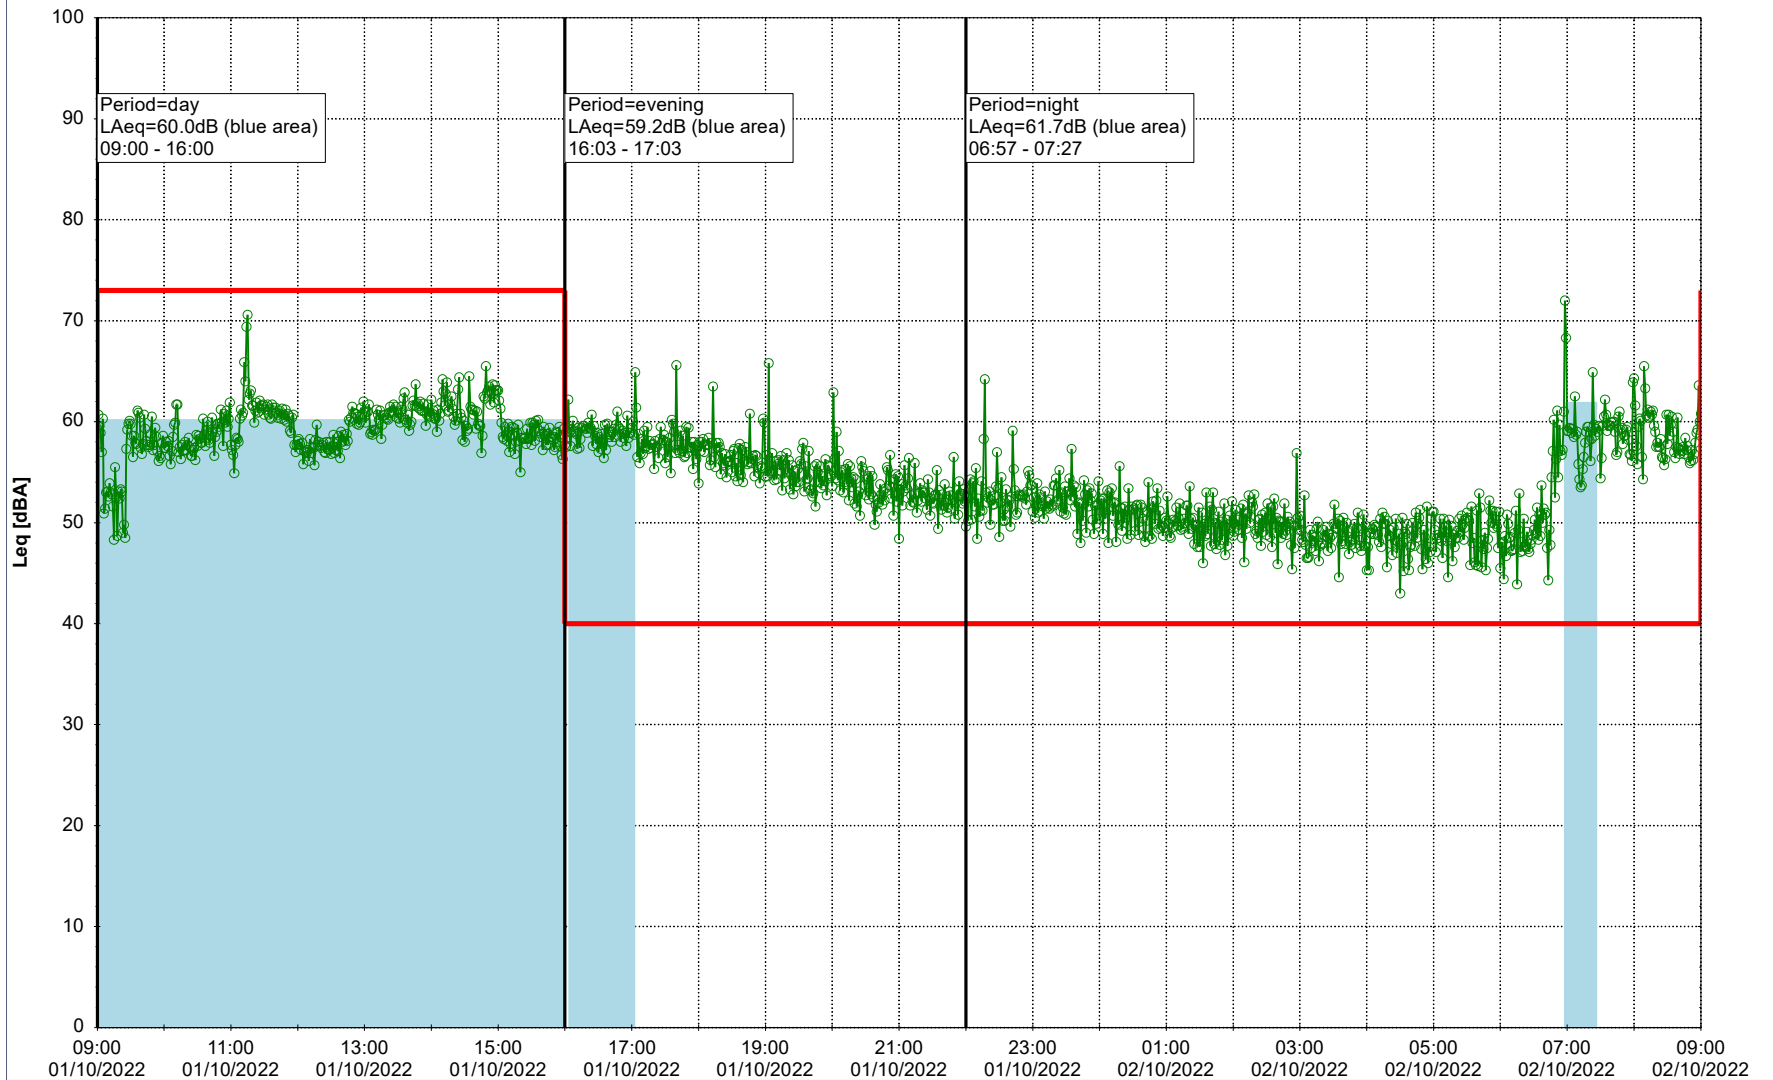

Noise Time Related Diagram

30/09/2022
01/10/2022

○ ○ ○ ○ HOL_NS01

Project: Kronos Sydhavnen
Construction: Havneholmen
Location: N-V

Plan View

Remarks

...

Noise Time Related Diagram

01/10/2022
02/10/2022

○ ○ ○ ○ HOL_NS01

Project: Kronos Sydhavnen
Construction: Havneholmen
Location: N-V

Plan View

Remarks

...

Noise Time Related Diagram

02/10/2022
03/10/2022