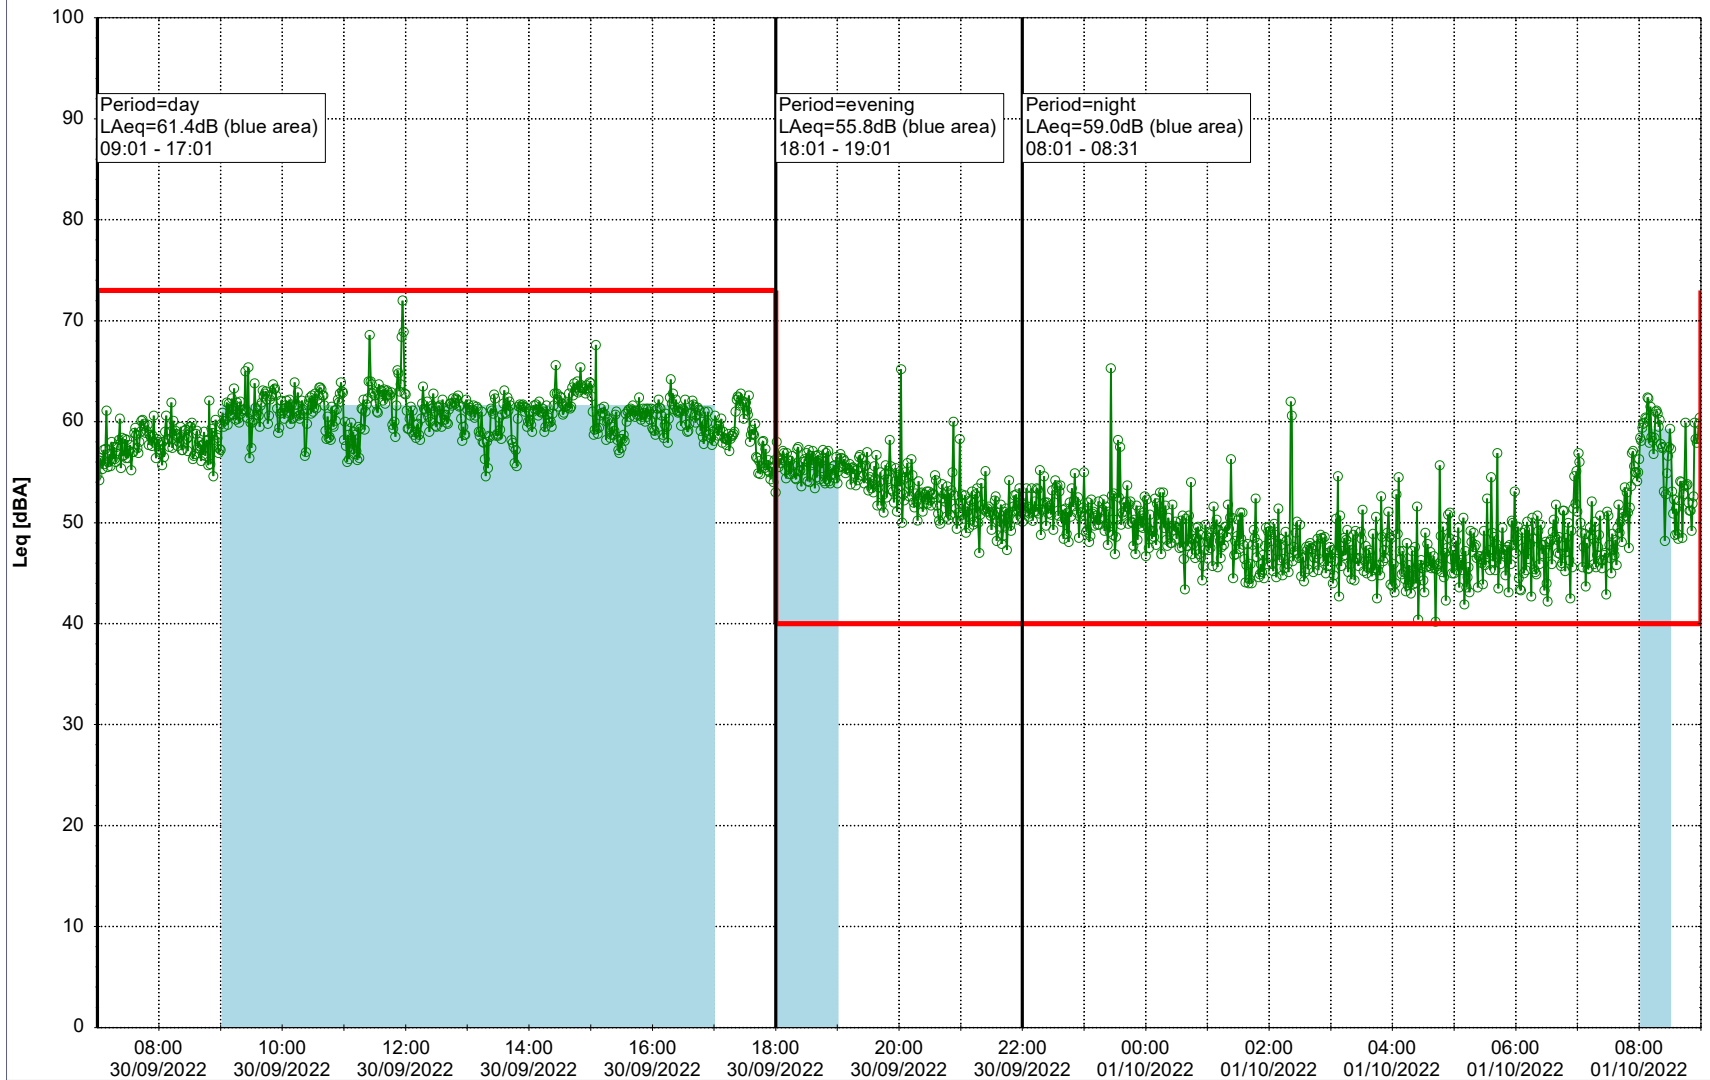

...

Noise Time Related Diagram

29/09/2022
30/09/2022

○○○ HOL_NS01

Project: Kronos Sydhavnen
Construction: Havneholmen
Location: N-V

Plan View

Remarks

...

Noise Time Related Diagram

30/09/2022
01/10/2022

○ ○ ○ ○ HOL_NS01

Project: Kronos Sydhavnen
Construction: Havneholmen
Location: N-V

Plan View

Remarks

...

Noise Time Related Diagram

01/10/2022
02/10/2022

○ ○ ○ ○ HOL_NS01

Project: Kronos Sydhavnen
Construction: Havneholmen
Location: N-V

Plan View

Remarks

...

Noise Time Related Diagram

02/10/2022
03/10/2022