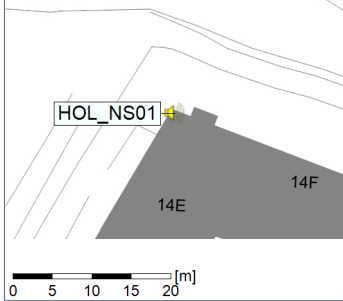

Project: Kronos Sydhavnen
Construction: Havneholmen
Location: N-V

Plan View

Remarks

...

Noise Time Related Diagram

26/09/2022
27/09/2022

○ ○ ○ ○ HOL_NS01

Project: Kronos Sydhavnen
Construction: Havneholmen
Location: N-V

Plan View

Remarks

...

Noise Time Related Diagram

27/09/2022
28/09/2022

○ ○ ○ ○ HOL_NS01

Project: Kronos Sydhavnen
Construction: Havneholmen
Location: N-V

Plan View