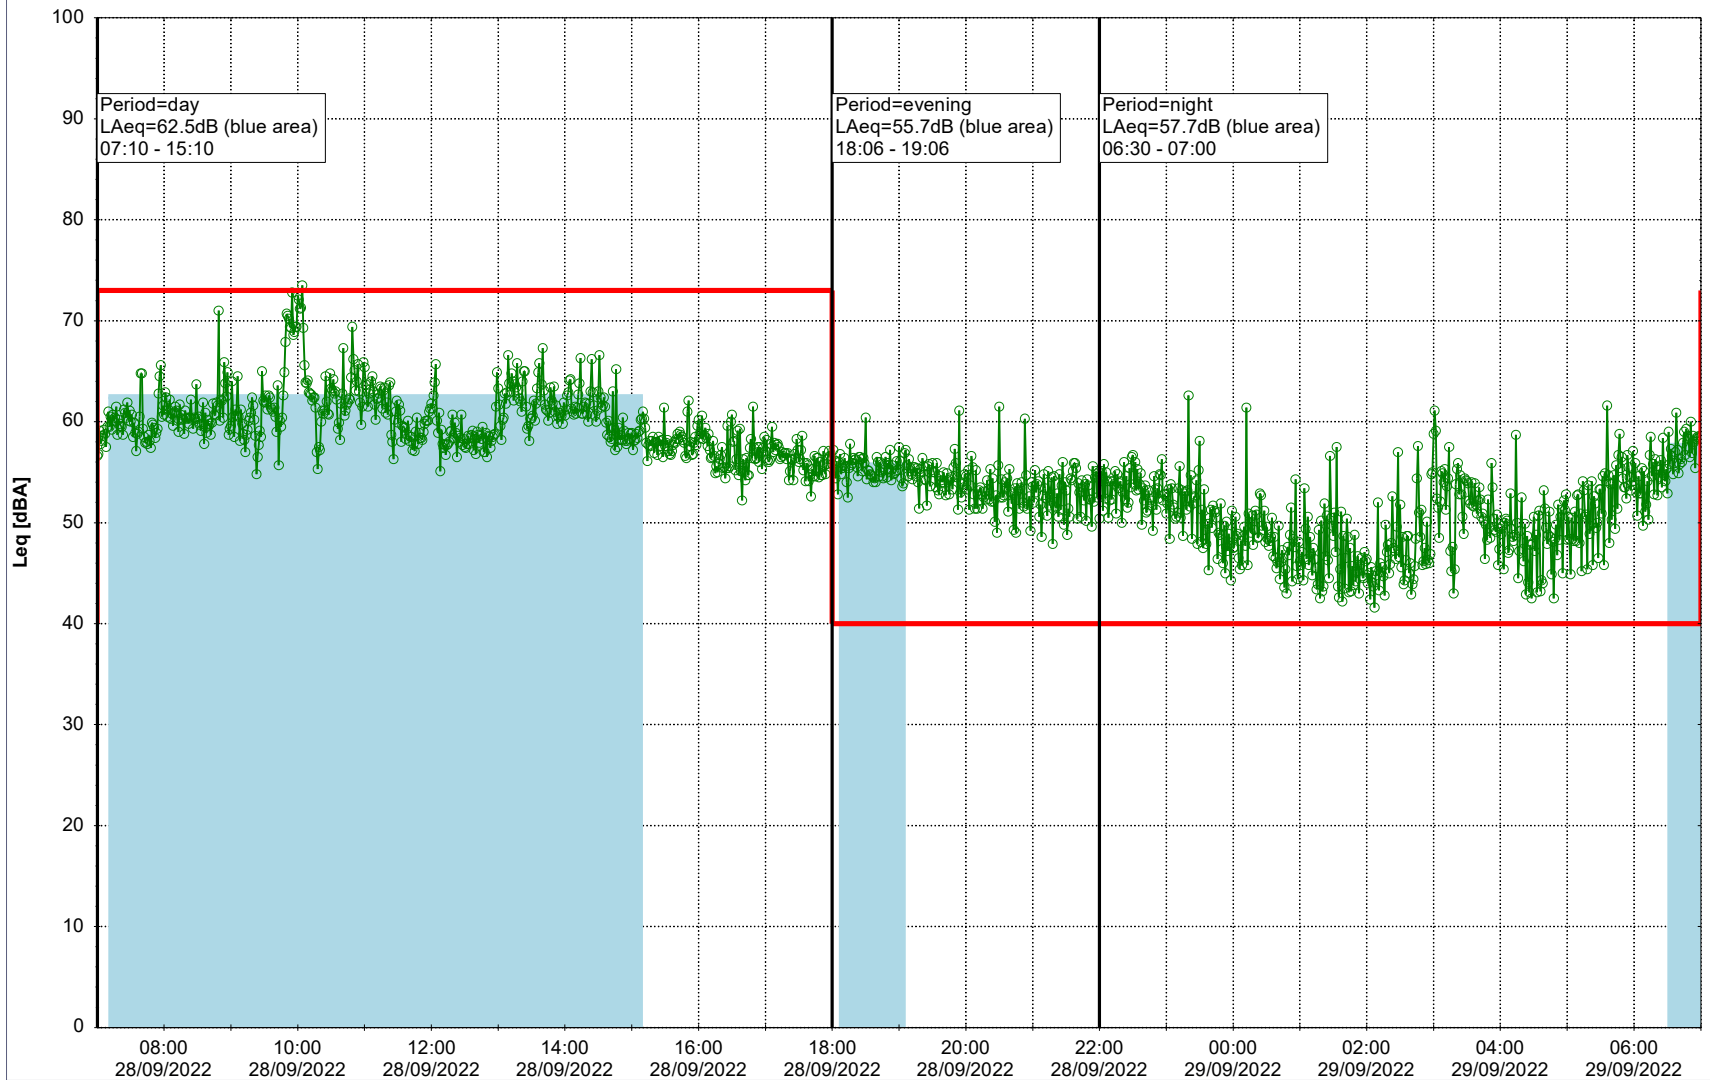

Plan View

Remarks

...

Noise Time Related Diagram

27/09/2022
28/09/2022

○ ○ ○ ○ HOL_NS01

Project: Kronos Sydhavnen
Construction: Havneholmen
Location: N-V

Plan View

Remarks

...

Noise Time Related Diagram

28/09/2022
29/09/2022

○ ○ ○ ○ HOL_NS01

Project: Kronos Sydhavnen
Construction: Havneholmen
Location: N-V

Plan View

Remarks

...

Noise Time Related Diagram

29/09/2022
30/09/2022

○○○ HOL_NS01

Project: Kronos Sydhavnen
Construction: Havneholmen
Location: N-V

Plan View

Remarks

...

Noise Time Related Diagram

30/09/2022
01/10/2022

○ ○ ○ ○ HOL_NS01

Project: Kronos Sydhavnen
Construction: Havneholmen
Location: N-V

Plan View

Remarks

...

Noise Time Related Diagram