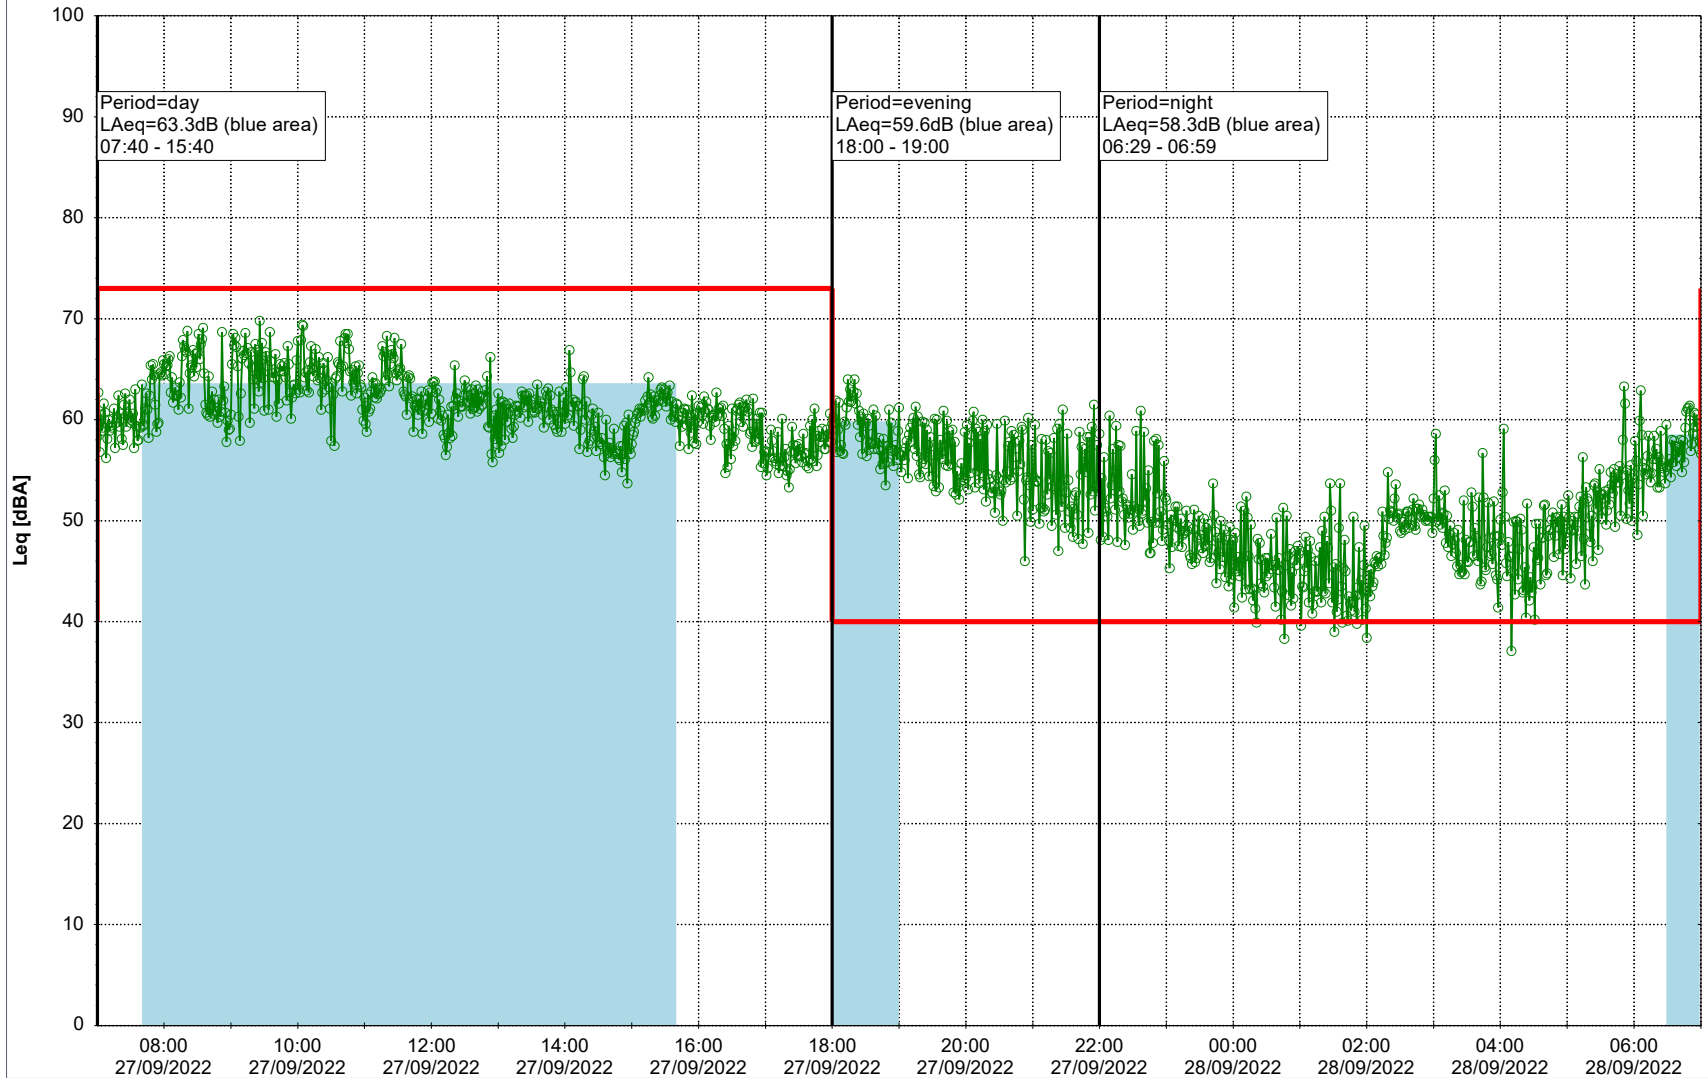

Plan View

Remarks

...

Noise Time Related Diagram

27/09/2022
28/09/2022

○ ○ ○ ○ HOL_NS01

Project: Kronos Sydhavnen
Construction: Havneholmen
Location: N-V

Plan View

Remarks

...

Noise Time Related Diagram

28/09/2022
29/09/2022

○ ○ ○ ○ HOL_NS01

Project: Kronos Sydhavnen
Construction: Havneholmen
Location: N-V

Plan View

Remarks

...

Noise Time Related Diagram

29/09/2022
30/09/2022

○○○ HOL_NS01

Project: Kronos Sydhavnen
Construction: Havneholmen
Location: N-V

Plan View

Remarks

...

Noise Time Related Diagram

30/09/2022
01/10/2022

○ ○ ○ ○ HOL_NS01

Project: Kronos Sydhavnen
Construction: Havneholmen
Location: N-V

Plan View

Remarks

...

Noise Time Related Diagram