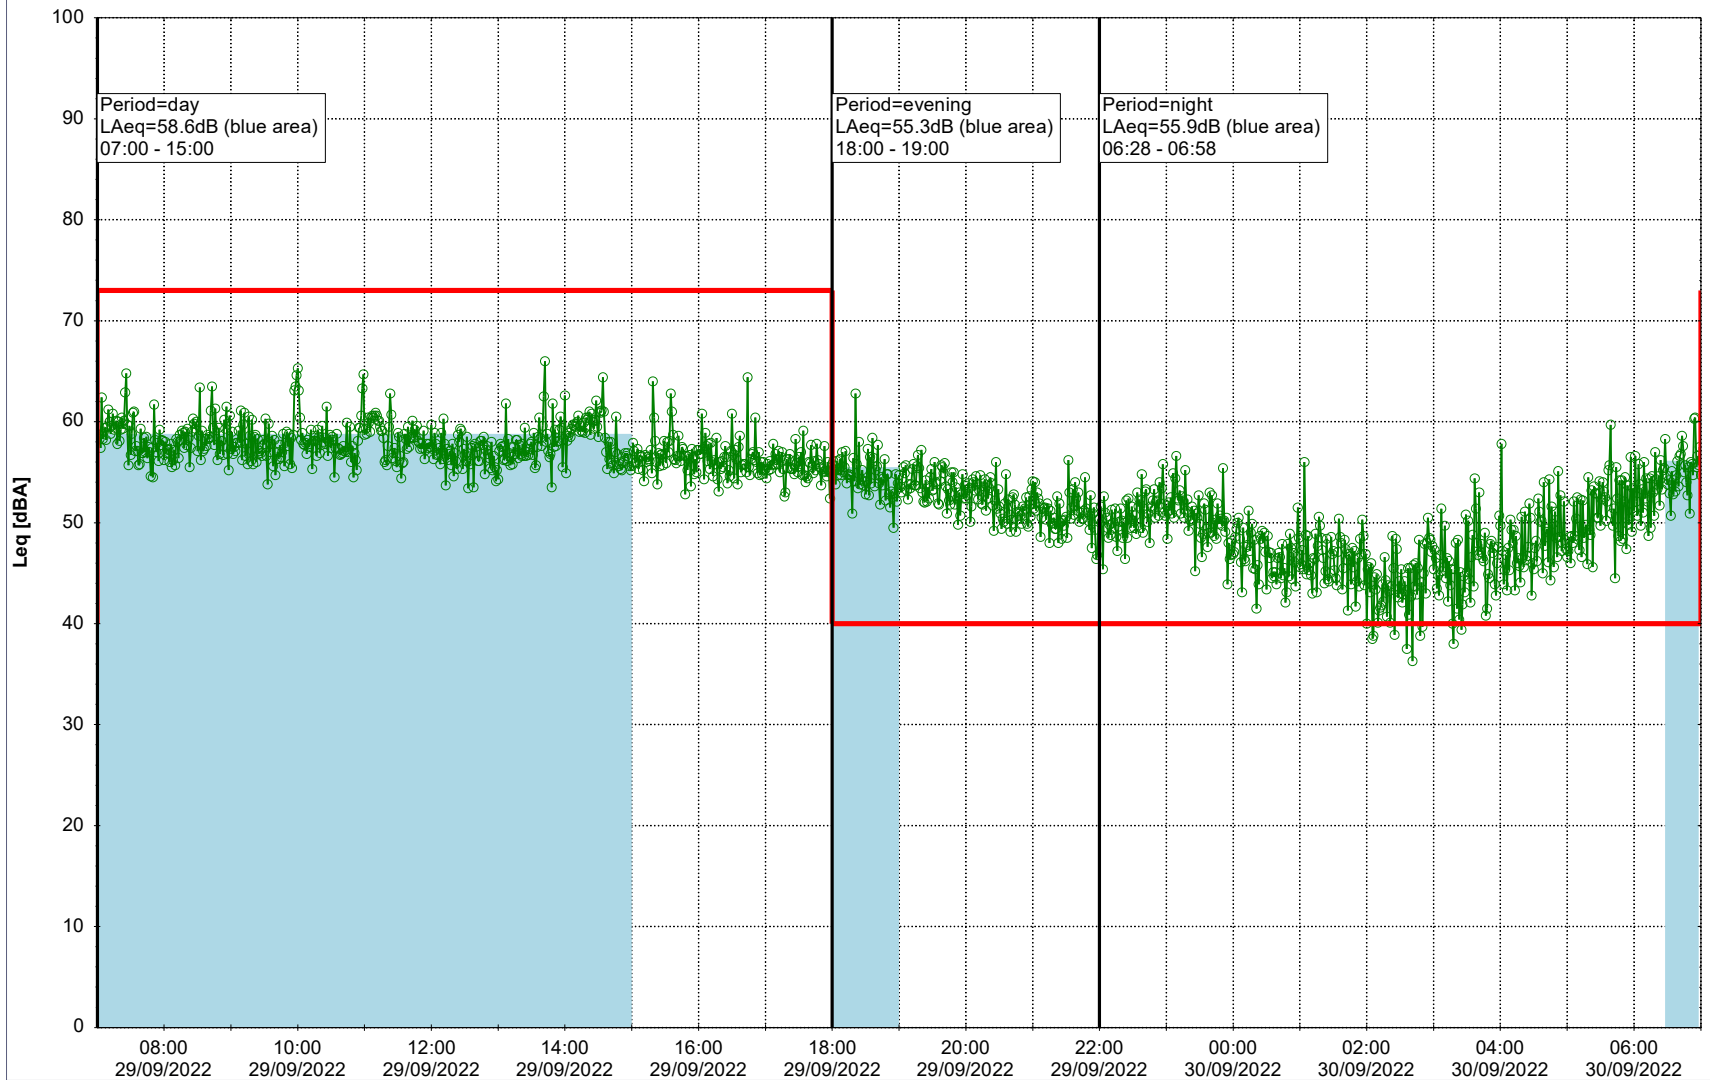

Remarks

...

Noise Time Related Diagram

28/09/2022
29/09/2022

○ ○ ○ ○ HOL_NS01

Project: Kronos Sydhavnen
Construction: Havneholmen
Location: N-V

Plan View

Remarks

...

Noise Time Related Diagram

29/09/2022
30/09/2022

○○○ HOL_NS01

Project: Kronos Sydhavnen
Construction: Havneholmen
Location: N-V

Plan View

Remarks

...

Noise Time Related Diagram

30/09/2022
01/10/2022

○ ○ ○ ○ HOL_NS01

Project: Kronos Sydhavnen
Construction: Havneholmen
Location: N-V

Plan View

Remarks

...

Noise Time Related Diagram