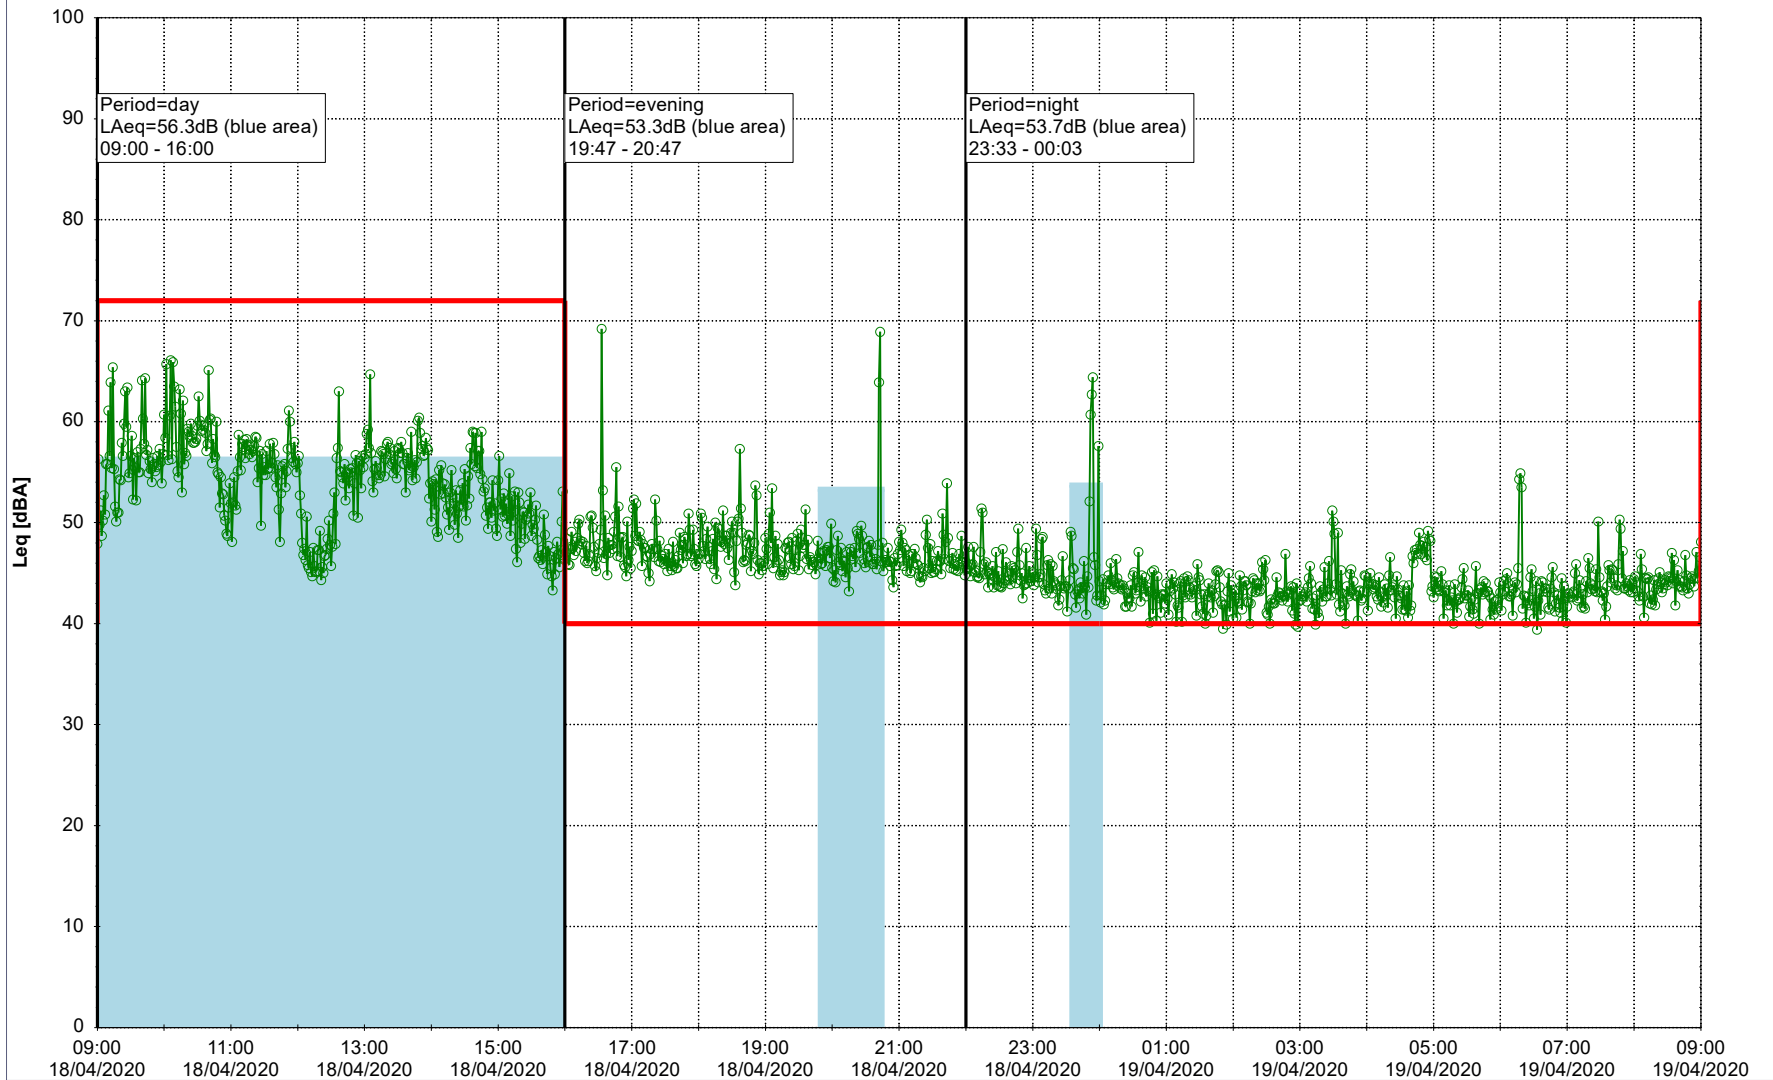

Noise Time Related Diagram

17/04/2020
18/04/2020

○○○○ MOP_NS01

Project: Kronos Sydhavnen
Construction: Mozarts Plads
Location: N-V

Plan View

Remarks

...

Noise Time Related Diagram

18/04/2020
19/04/2020

○○○○ MOP_NS01

Project: Kronos Sydhavnen
Construction: Mozarts Plads
Location: N-V

19/04/2020
20/04/2020

Plan View

Remarks

...

Noise Time Related Diagram