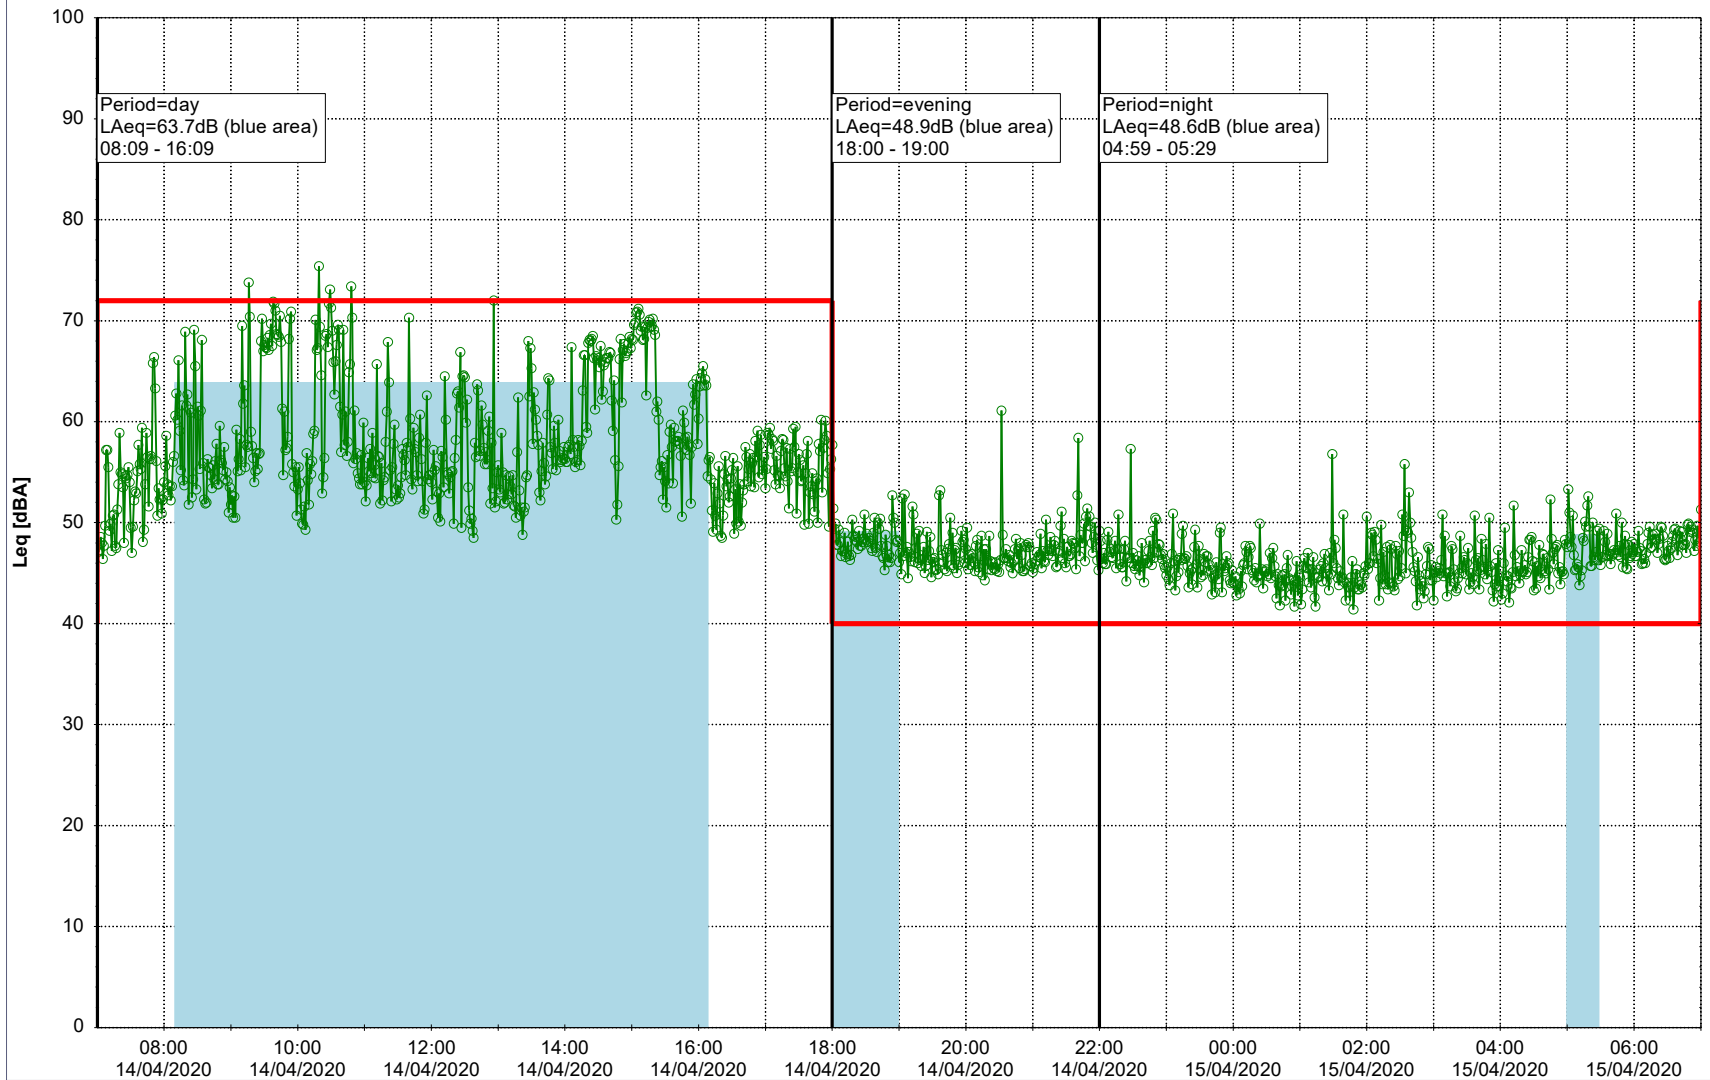

Plan View

Remarks

...

Noise Time Related Diagram

14/04/2020
15/04/2020

○○○○ MOP_NS01

Project: Kronos Sydhavnen
Construction: Mozarts Plads
Location: N-V

Plan View

Remarks

...

Noise Time Related Diagram

15/04/2020
16/04/2020

○○○○ MOP_NS01

Project: Kronos Sydhavnen
Construction: Mozarts Plads
Location: N-V

Plan View

Remarks

Noise Time Related Diagram

17/04/2020
18/04/2020

○○○○ MOP_NS01

Project: Kronos Sydhavnen
Construction: Mozarts Plads
Location: N-V

Plan View

Remarks

...

Noise Time Related Diagram