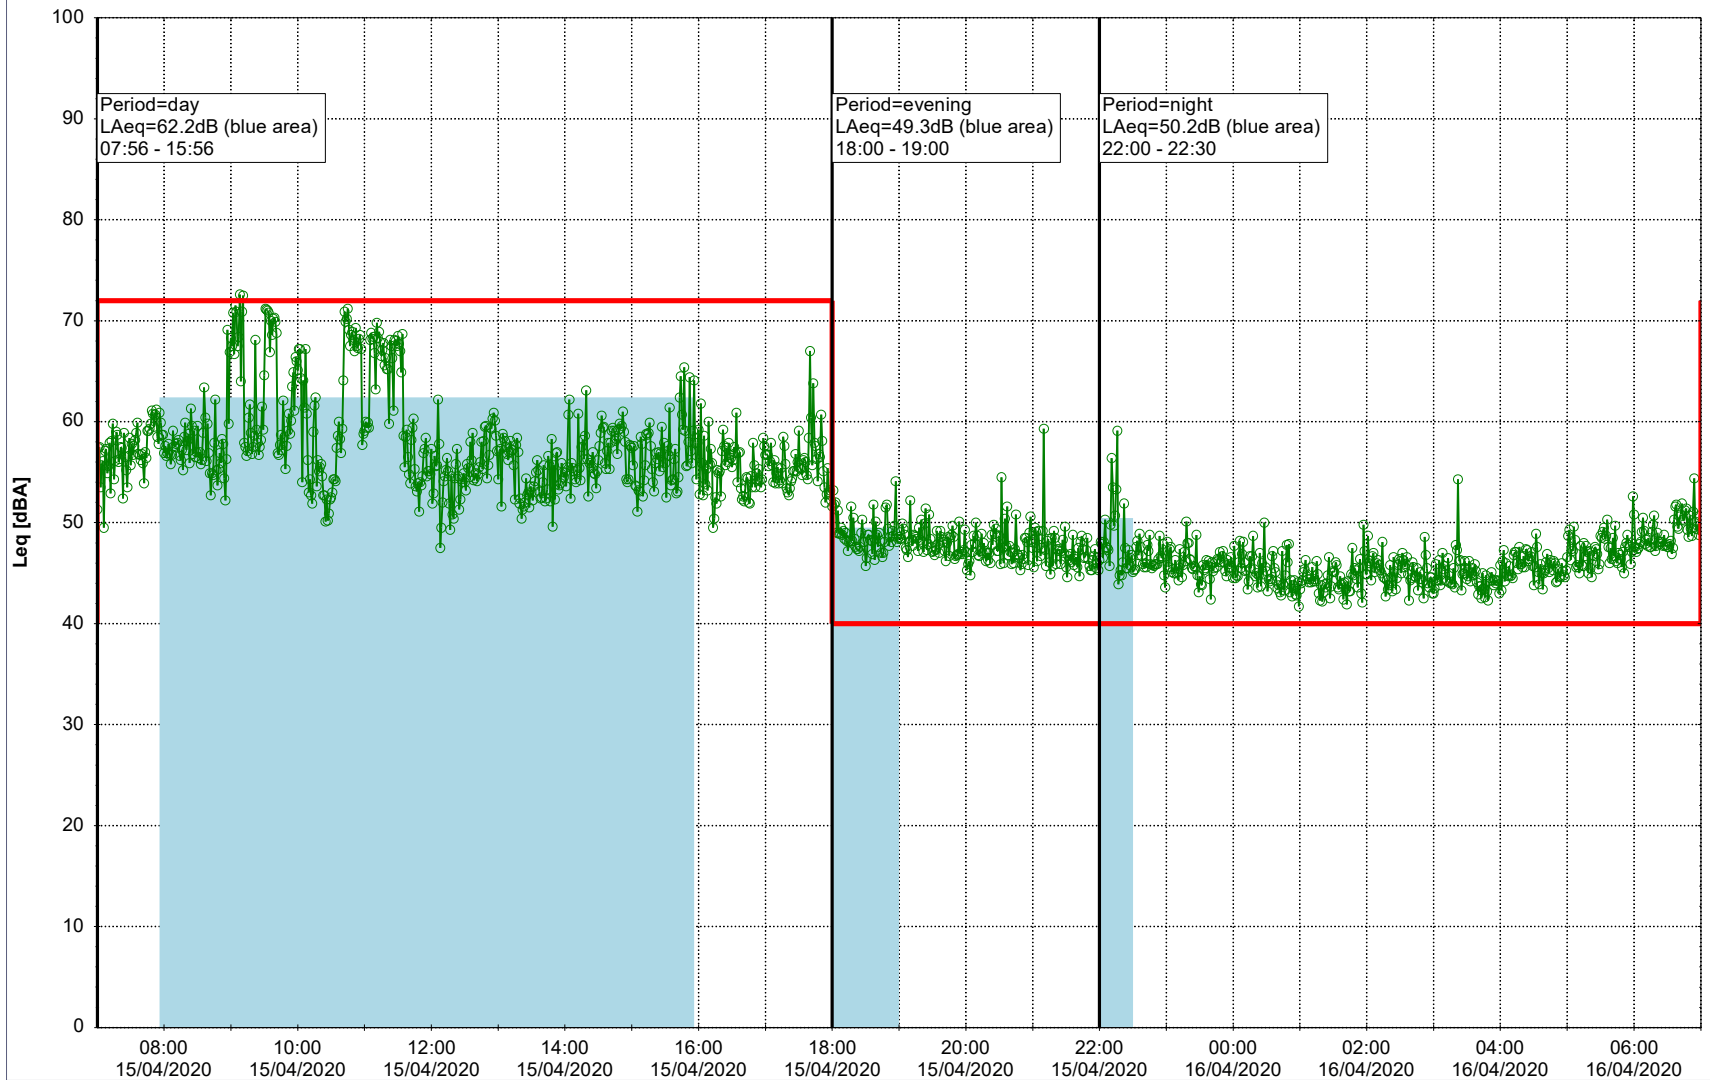

Plan View

Remarks

...

Noise Time Related Diagram

14/04/2020
15/04/2020

○○○○ MOP_NS01

Project: Kronos Sydhavnen
Construction: Mozarts Plads
Location: N-V

Plan View

Remarks

...

Noise Time Related Diagram

15/04/2020
16/04/2020

○○○○ MOP_NS01

Project: Kronos Sydhavnen
Construction: Mozarts Plads
Location: N-V

Plan View

Remarks