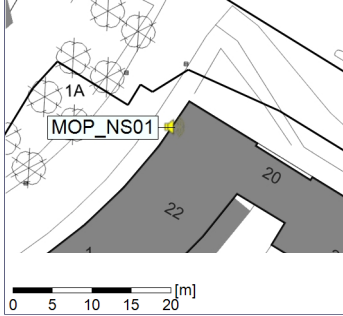

Project: Kronos Sydhavnen
Construction: Mozarts Plads
Location: N-V

13/04/2020
14/04/2020

Plan View

Remarks

...

Noise Time Related Diagram

○○○○ MOP_NS01

Project: Kronos Sydhavnen
Construction: Mozarts Plads
Location: N-V