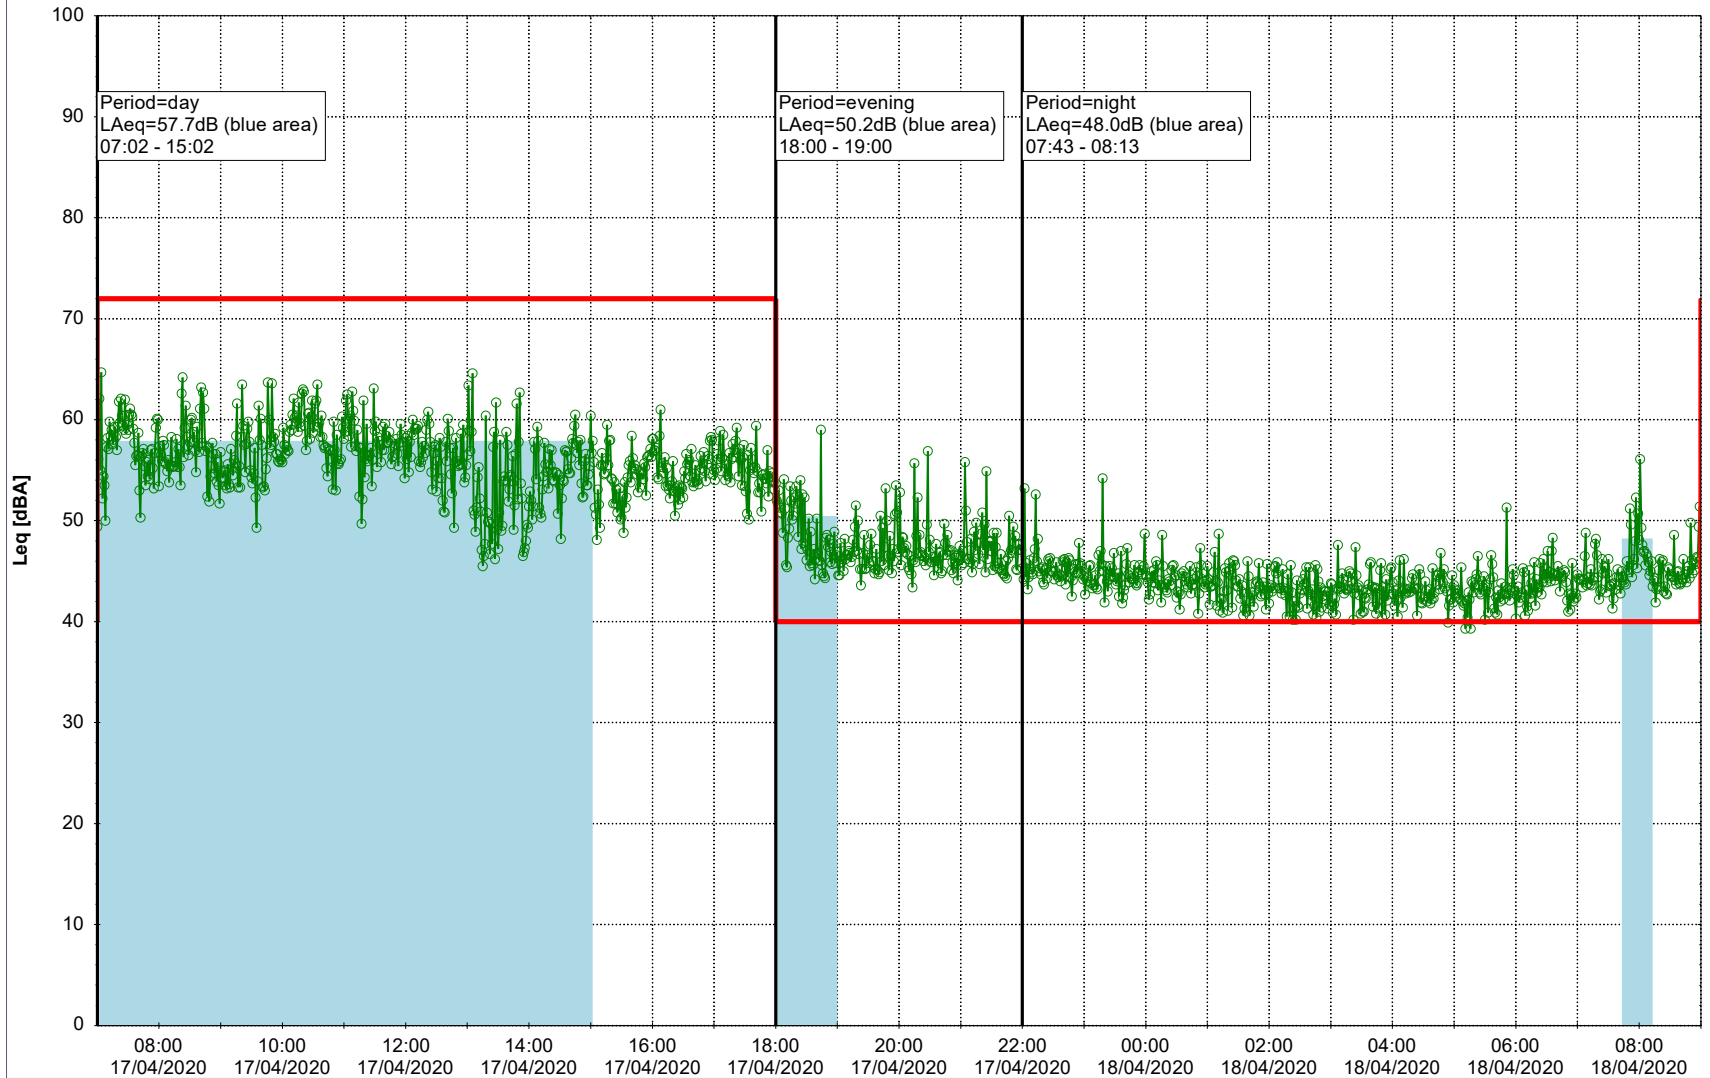

...

Noise Time Related Diagram

16/04/2020
17/04/2020

○○○○ MOP_NS01

Project: Kronos Sydhavnen
Construction: Mozarts Plads
Location: N-V

Plan View

Remarks

...

Noise Time Related Diagram

17/04/2020
18/04/2020

○○○○ MOP_NS01

Project: Kronos Sydhavnen
Construction: Mozarts Plads
Location: N-V

Plan View

Remarks

...

Noise Time Related Diagram