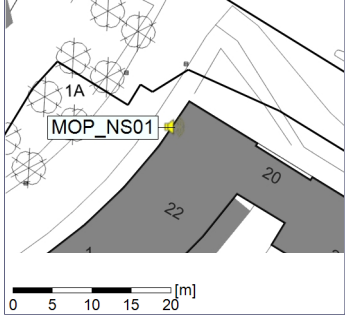

18/04/2020
19/04/2020

○○○○ MOP_NS01

Project: Kronos Sydhavnen
Construction: Mozarts Plads
Location: N-V

19/04/2020
20/04/2020

Plan View

Remarks

...

Noise Time Related Diagram