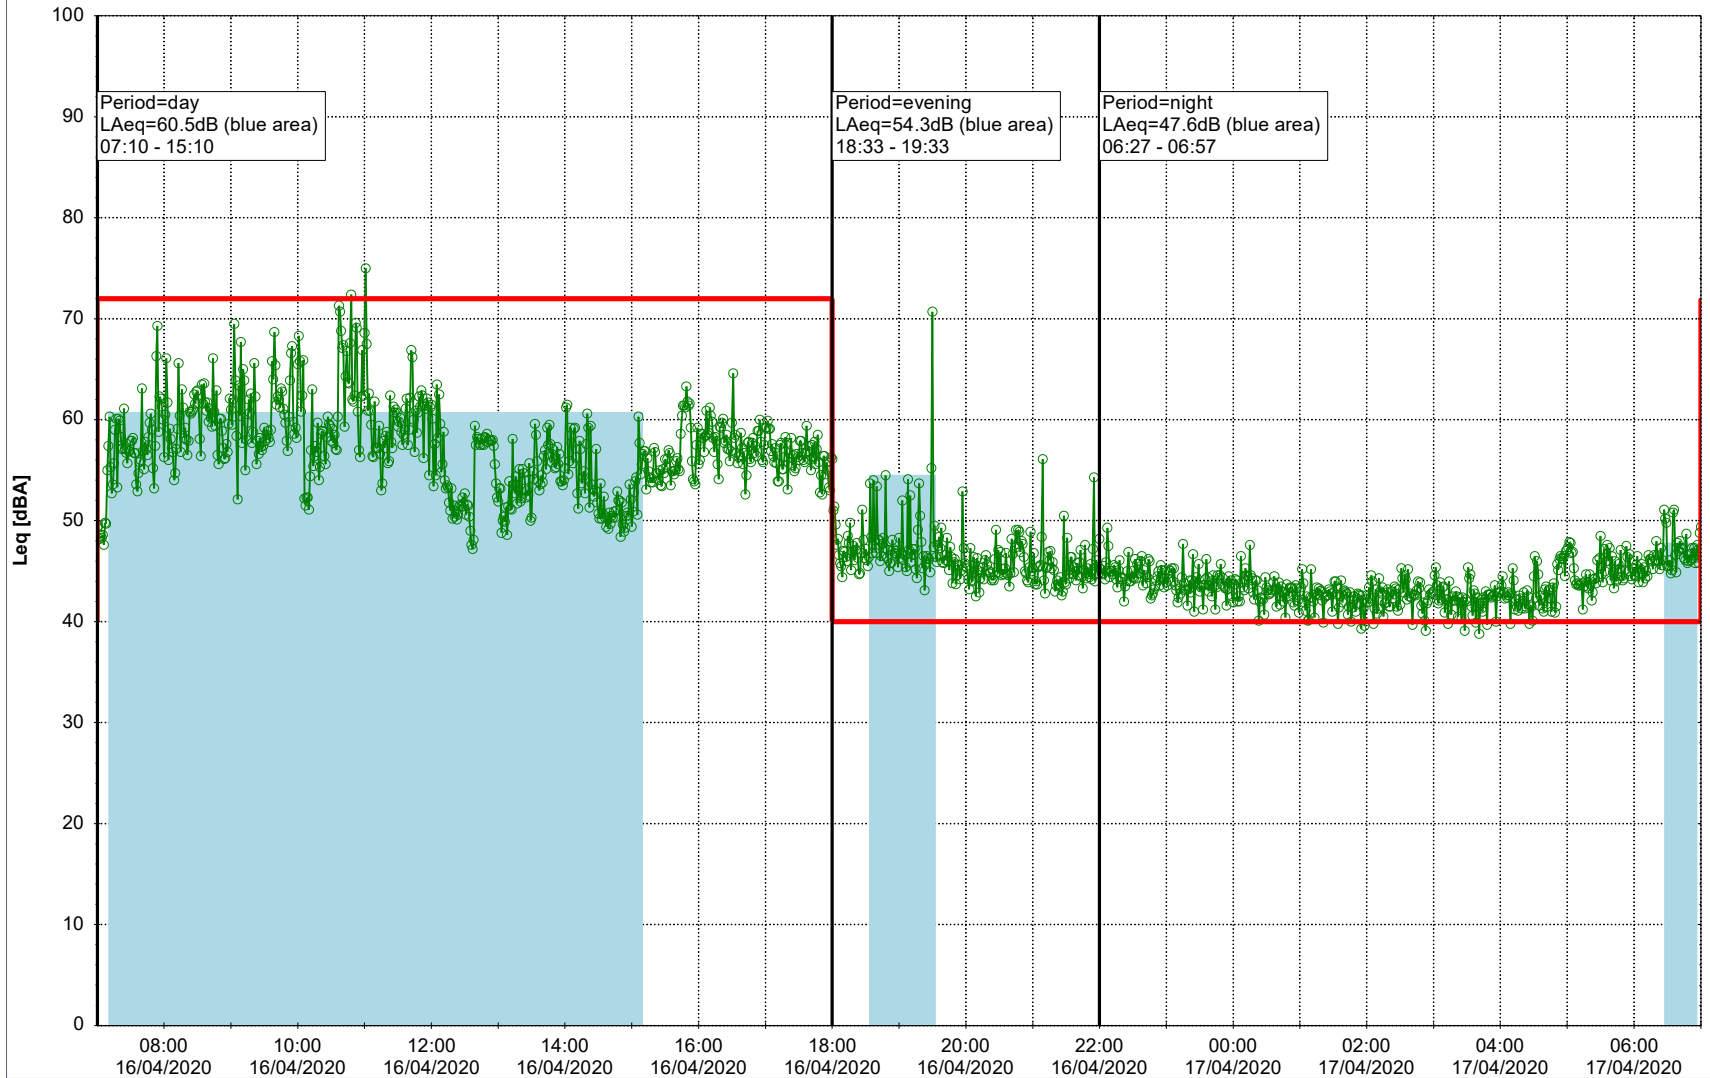

Remarks

...

Noise Time Related Diagram

15/04/2020
16/04/2020

○○○○ MOP_NS01

Project: Kronos Sydhavnen
Construction: Mozarts Plads
Location: N-V

Plan View

Remarks

...

Noise Time Related Diagram

16/04/2020
17/04/2020

○○○○ MOP_NS01

Project: Kronos Sydhavnen
Construction: Mozarts Plads
Location: N-V

Plan View

Remarks

...

Noise Time Related Diagram

17/04/2020
18/04/2020

○○○○ MOP_NS01

Project: Kronos Sydhavnen
Construction: Mozarts Plads
Location: N-V

Plan View

Remarks

...

Noise Time Related Diagram