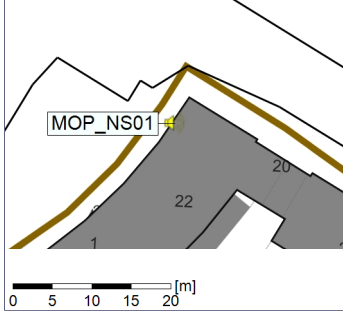

Noise Time Related Diagram

17/04/2020
18/04/2020

○○○○ MOP_NS01

Project: Kronos Sydhavnen
Construction: Mozarts Plads
Location: N-V

Plan View

Remarks

...

Noise Time Related Diagram