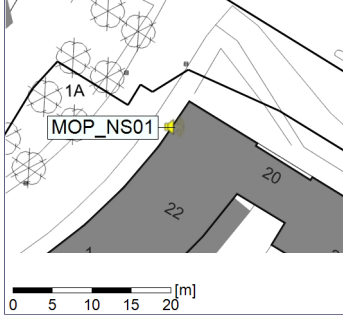

...

Noise Time Related Diagram

16/04/2020
17/04/2020

○○○○ MOP_NS01

Project: Kronos Sydhavnen
Construction: Mozarts Plads
Location: N-V

Plan View

Remarks

...