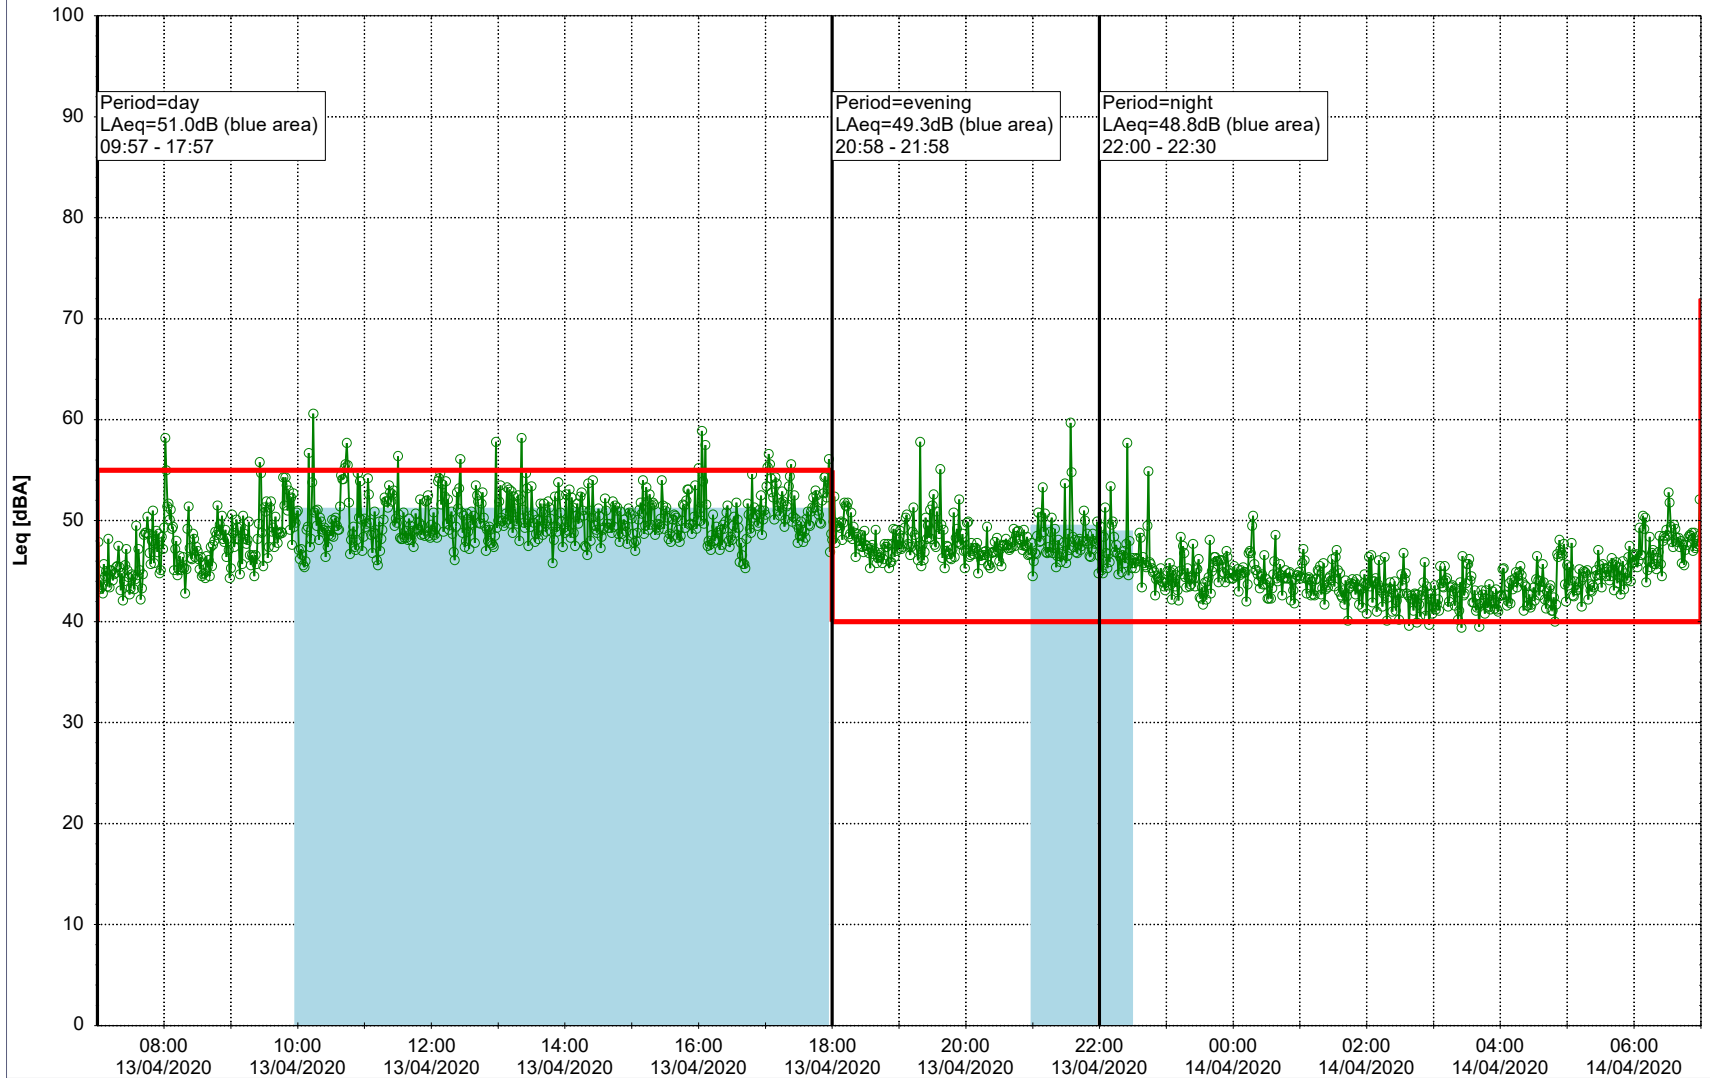

Project: Kronos Sydhavnen
Construction: Mozarts Plads
Location: N-V

13/04/2020
14/04/2020

Plan View

Remarks

...

Noise Time Related Diagram

○○○○ MOP_NS01

Project: Kronos Sydhavnen
Construction: Mozarts Plads
Location: N-V

Plan View

Remarks

...

Noise Time Related Diagram

14/04/2020
15/04/2020

○○○○ MOP_NS01

Project: Kronos Sydhavnen
Construction: Mozarts Plads
Location: N-V

Plan View

Remarks

...

Noise Time Related Diagram

15/04/2020
16/04/2020

○○○○ MOP_NS01

Project: Kronos Sydhavnen
Construction: Mozarts Plads
Location: N-V

Plan View

Remarks

Noise Time Related Diagram

17/04/2020
18/04/2020

○○○○ MOP_NS01

Project: Kronos Sydhavnen
Construction: Mozarts Plads
Location: N-V

Plan View

Remarks

...

Noise Time Related Diagram