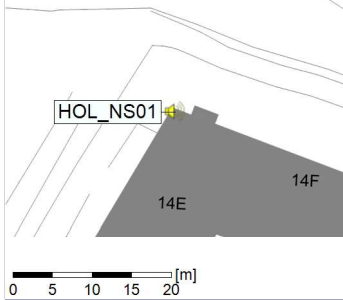

...

Noise Time Related Diagram

13/01/2022
14/01/2022

○ ○ ○ ○ HOL_NS01

Project: Kronos Sydhavnen
Construction: Havneholmen
Location: N-V

Plan View

Remarks

...