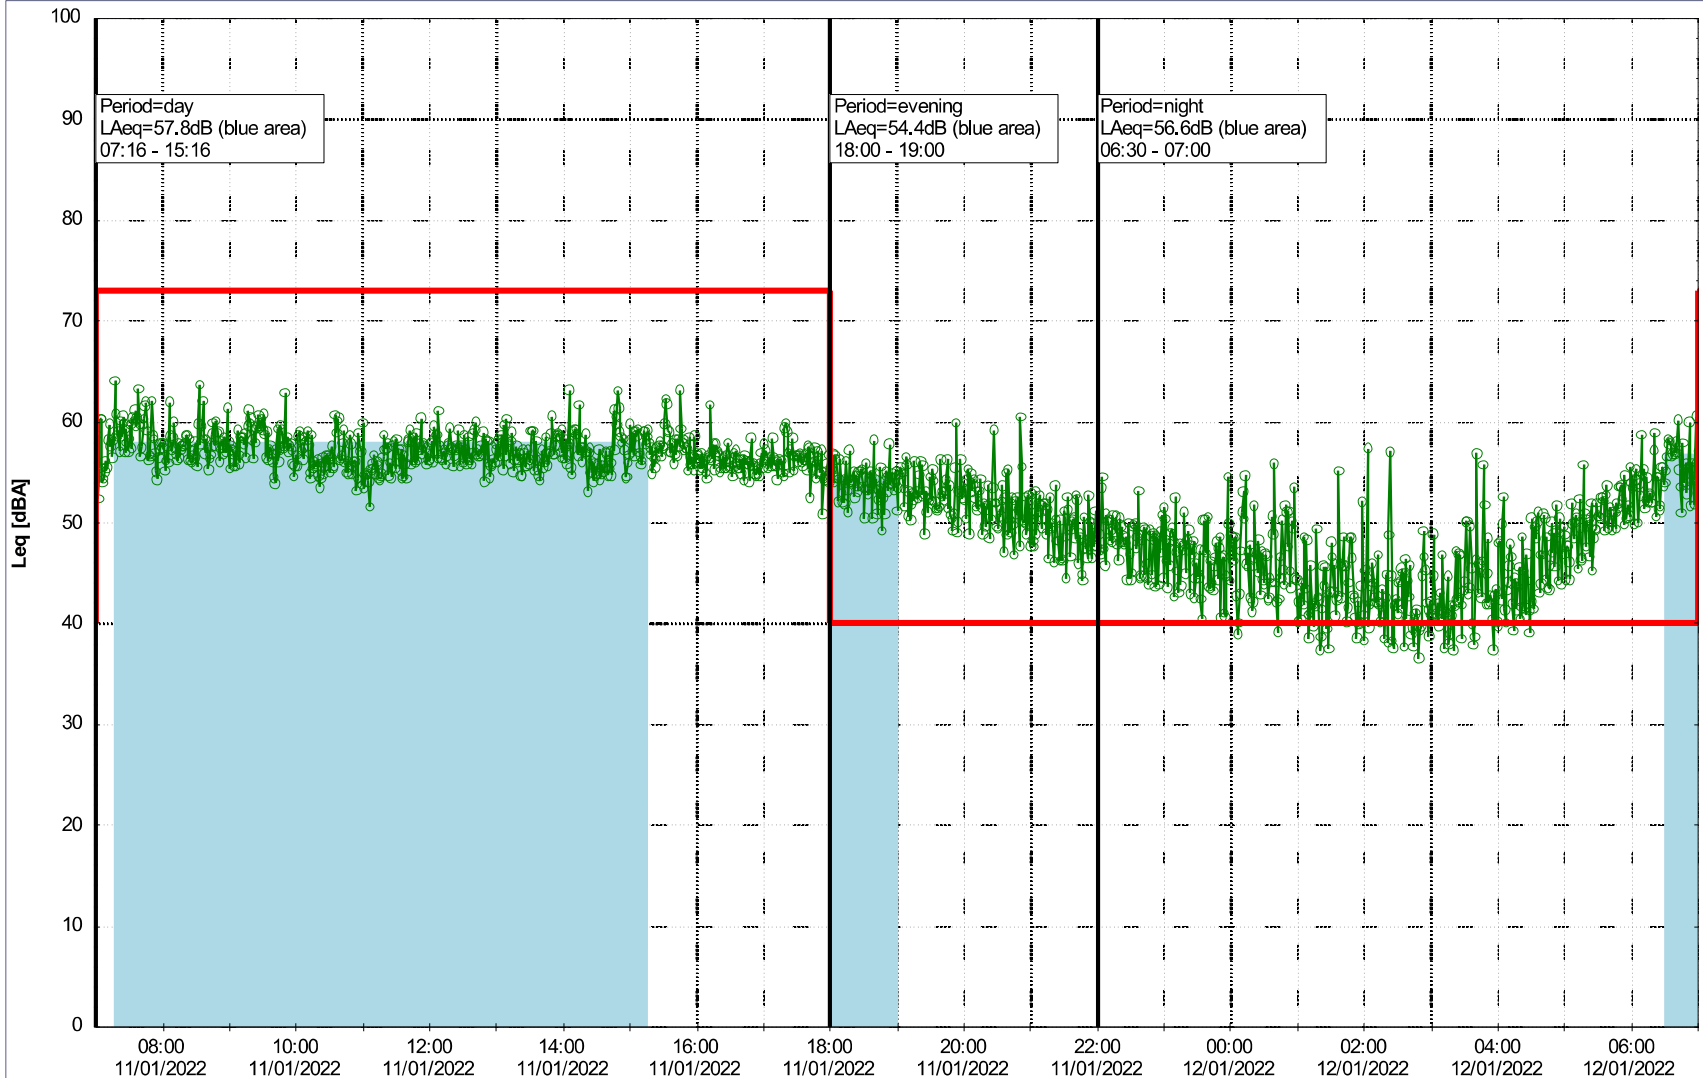

Plan View

Remarks

...

Noise Time Related Diagram

11/01/2022
12/01/2022

o o o o HOL_NS01

Project: Kronos Sydhavnen
Construction: Havneholmen
Location: N-V

Plan View

Remarks

...

Noise Time Related Diagram

12/01/2022
13/01/2022

○○○ HOL_NS01

Project: Kronos Sydhavnen
Construction: Havneholmen
Location: N-V

Plan View

Remarks

...

Noise Time Related Diagram

13/01/2022
14/01/2022

○ ○ ○ ○ HOL_NS01

Project: Kronos Sydhavnen
Construction: Havneholmen
Location: N-V

Plan View

Remarks

...

Noise Time Related Diagram

14/01/2022
15/01/2022

○ ○ ○ ○ HOL_NS01

Project: Kronos Sydhavnen
Construction: Havneholmen
Location: N-V

Plan View

Remarks

...

Noise Time Related Diagram