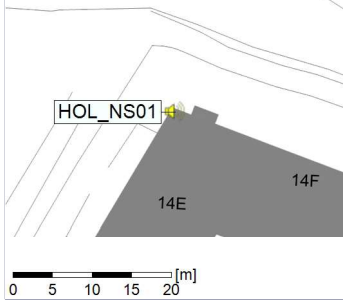

Remarks

...

Noise Time Related Diagram

12/01/2022
13/01/2022

○○○ HOL_NS01

Project: Kronos Sydhavnen
Construction: Havneholmen
Location: N-V

Plan View

Remarks