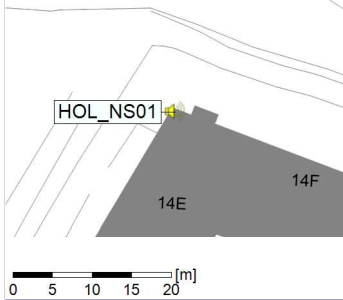

15/01/2022
16/01/2022

○ ○ ○ ○ HOL_NS01

Project: Kronos Sydhavnen
Construction: Havneholmen
Location: N-V

Plan View

Remarks

...

Noise Time Related Diagram

16/01/2022
17/01/2022