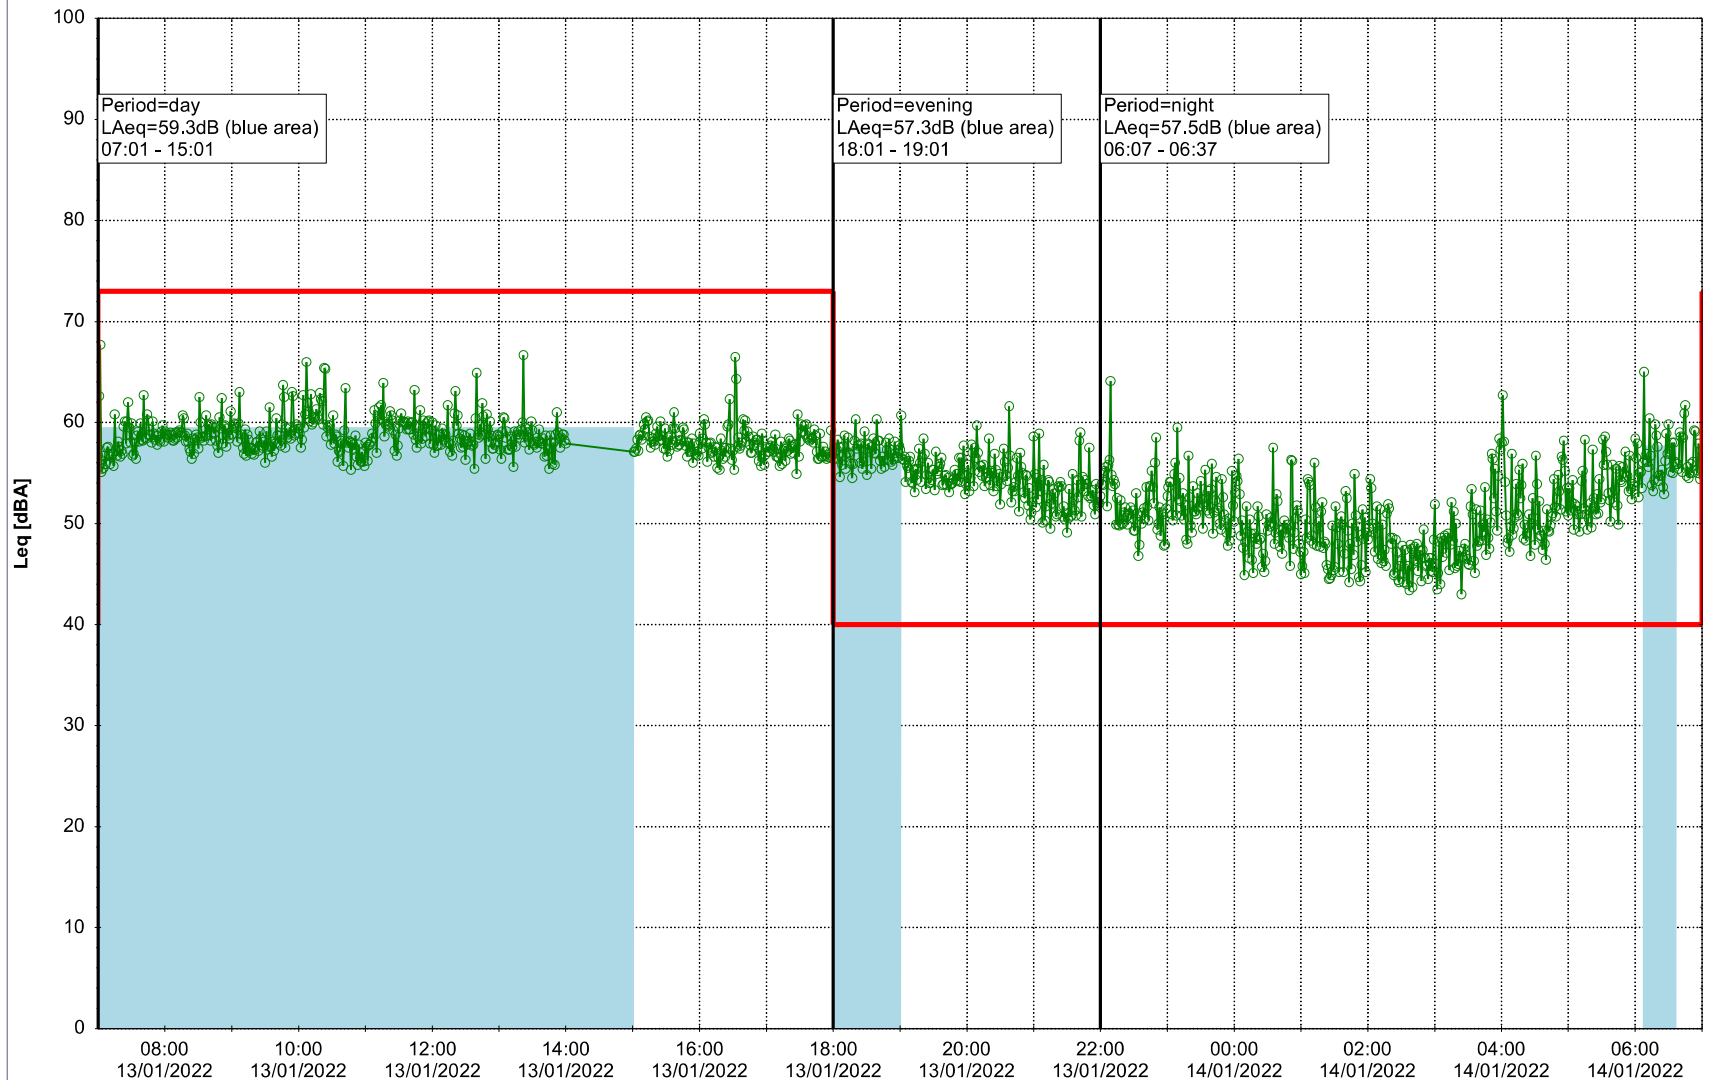

Remarks

...

Noise Time Related Diagram

12/01/2022
13/01/2022

○○○ HOL_NS01

Project: Kronos Sydhavnen
Construction: Havneholmen
Location: N-V

Plan View

Remarks

...

Noise Time Related Diagram

13/01/2022
14/01/2022

○ ○ ○ ○ HOL_NS01

Project: Kronos Sydhavnen
Construction: Havneholmen
Location: N-V

Plan View

Remarks

...

Noise Time Related Diagram

14/01/2022
15/01/2022

○ ○ ○ ○ HOL_NS01

Project: Kronos Sydhavnen
Construction: Havneholmen
Location: N-V

Plan View

Remarks

...

Noise Time Related Diagram