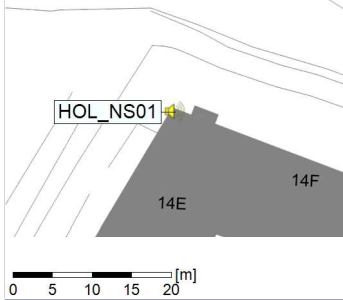

Plan View

Remarks

...

Noise Time Related Diagram

11/01/2022
12/01/2022

o o o o HOL_NS01

Project: Kronos Sydhavnen
Construction: Havneholmen
Location: N-V

Plan View