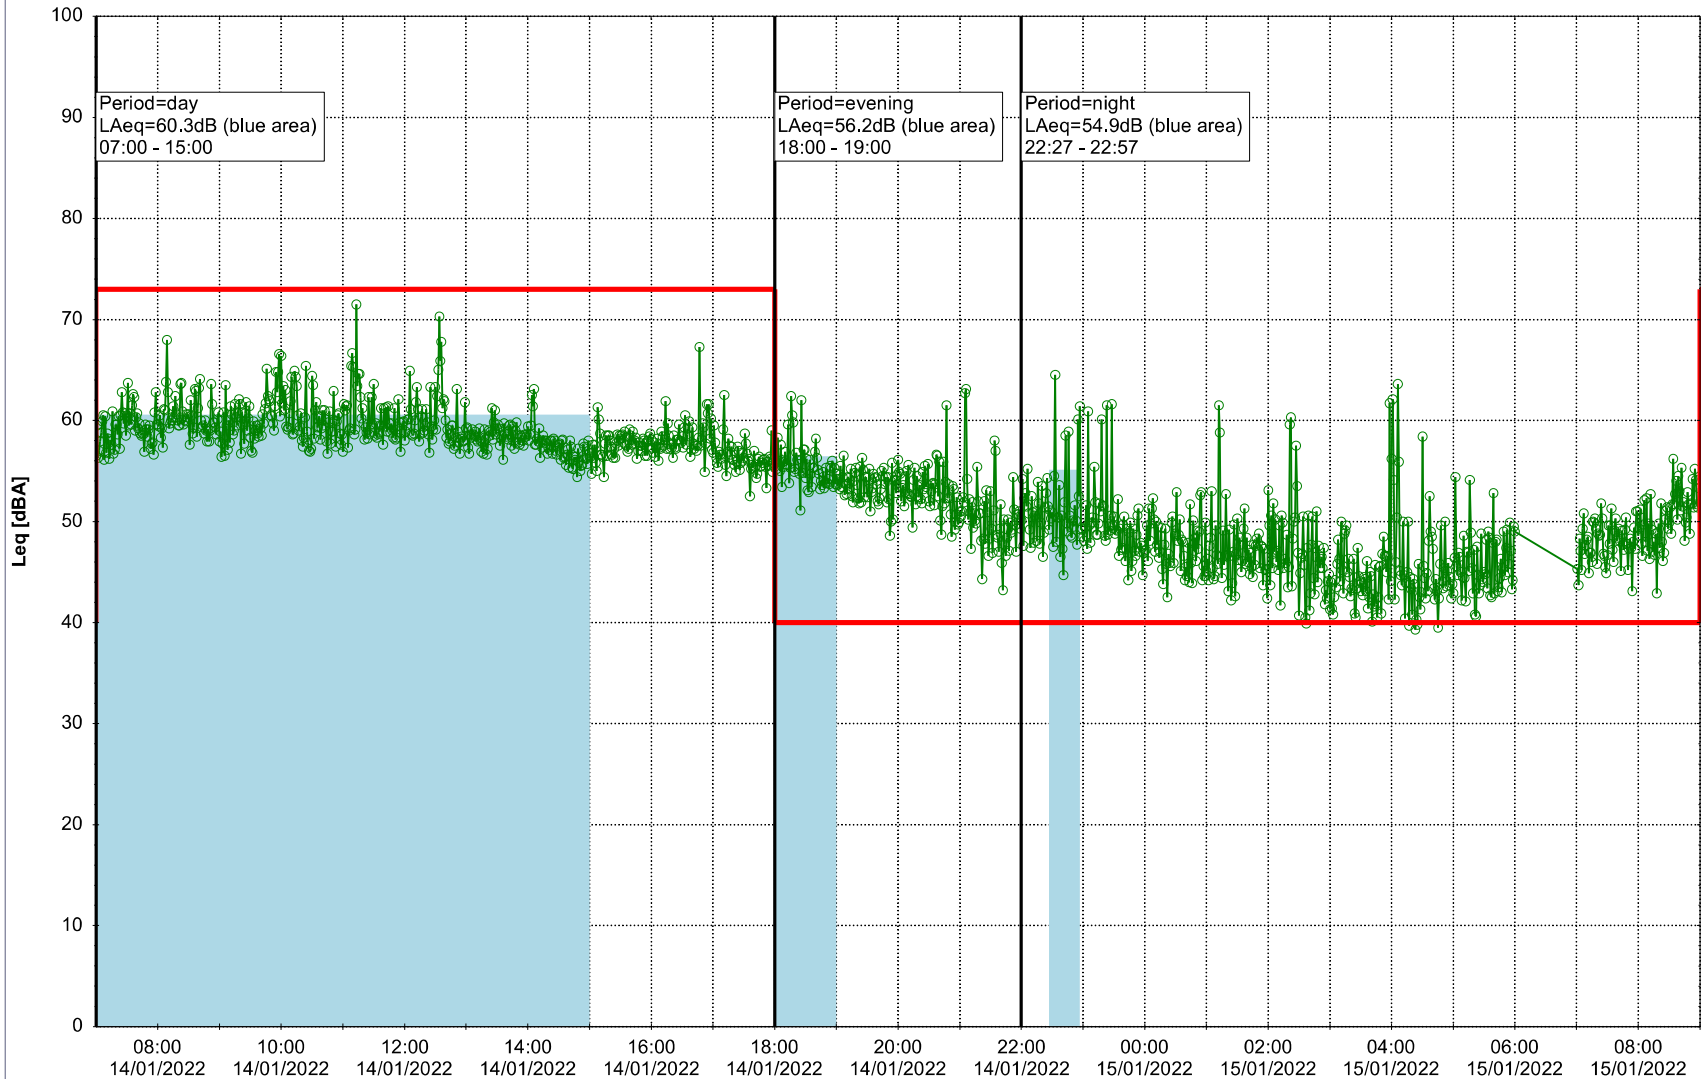

...

Noise Time Related Diagram

13/01/2022
14/01/2022

○ ○ ○ ○ HOL_NS01

Project: Kronos Sydhavnen
Construction: Havneholmen
Location: N-V

Plan View

Remarks

...

Noise Time Related Diagram

14/01/2022
15/01/2022

○ ○ ○ ○ HOL_NS01

Project: Kronos Sydhavnen
Construction: Havneholmen
Location: N-V

Plan View

Remarks

...

Noise Time Related Diagram