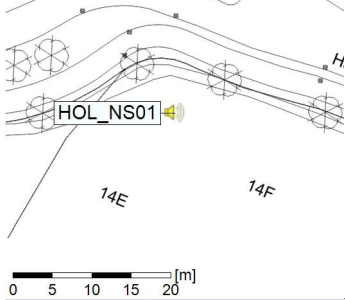

Project: Kronos Sydhavnen
Construction: Havneholmen
Location: N-V

Plan View

Remarks

...

Noise Time Related Diagram

10/01/2022
11/01/2022

○○○ HOL_NS01

Project: Kronos Sydhavnen
Construction: Havneholmen
Location: N-V

Plan View

Remarks

...

Noise Time Related Diagram

11/01/2022
12/01/2022

o o o o HOL_NS01

Project: Kronos Sydhavnen
Construction: Havneholmen
Location: N-V

Plan View

Noise Time Related Diagram

14/01/2022
15/01/2022

○ ○ ○ ○ HOL_NS01

Project: Kronos Sydhavnen
Construction: Havneholmen
Location: N-V

Plan View

Remarks

...

Noise Time Related Diagram

15/01/2022
16/01/2022

○ ○ ○ ○ HOL_NS01

Project: Kronos Sydhavnen
Construction: Havneholmen
Location: N-V

Plan View

Remarks

...

Noise Time Related Diagram

16/01/2022
17/01/2022