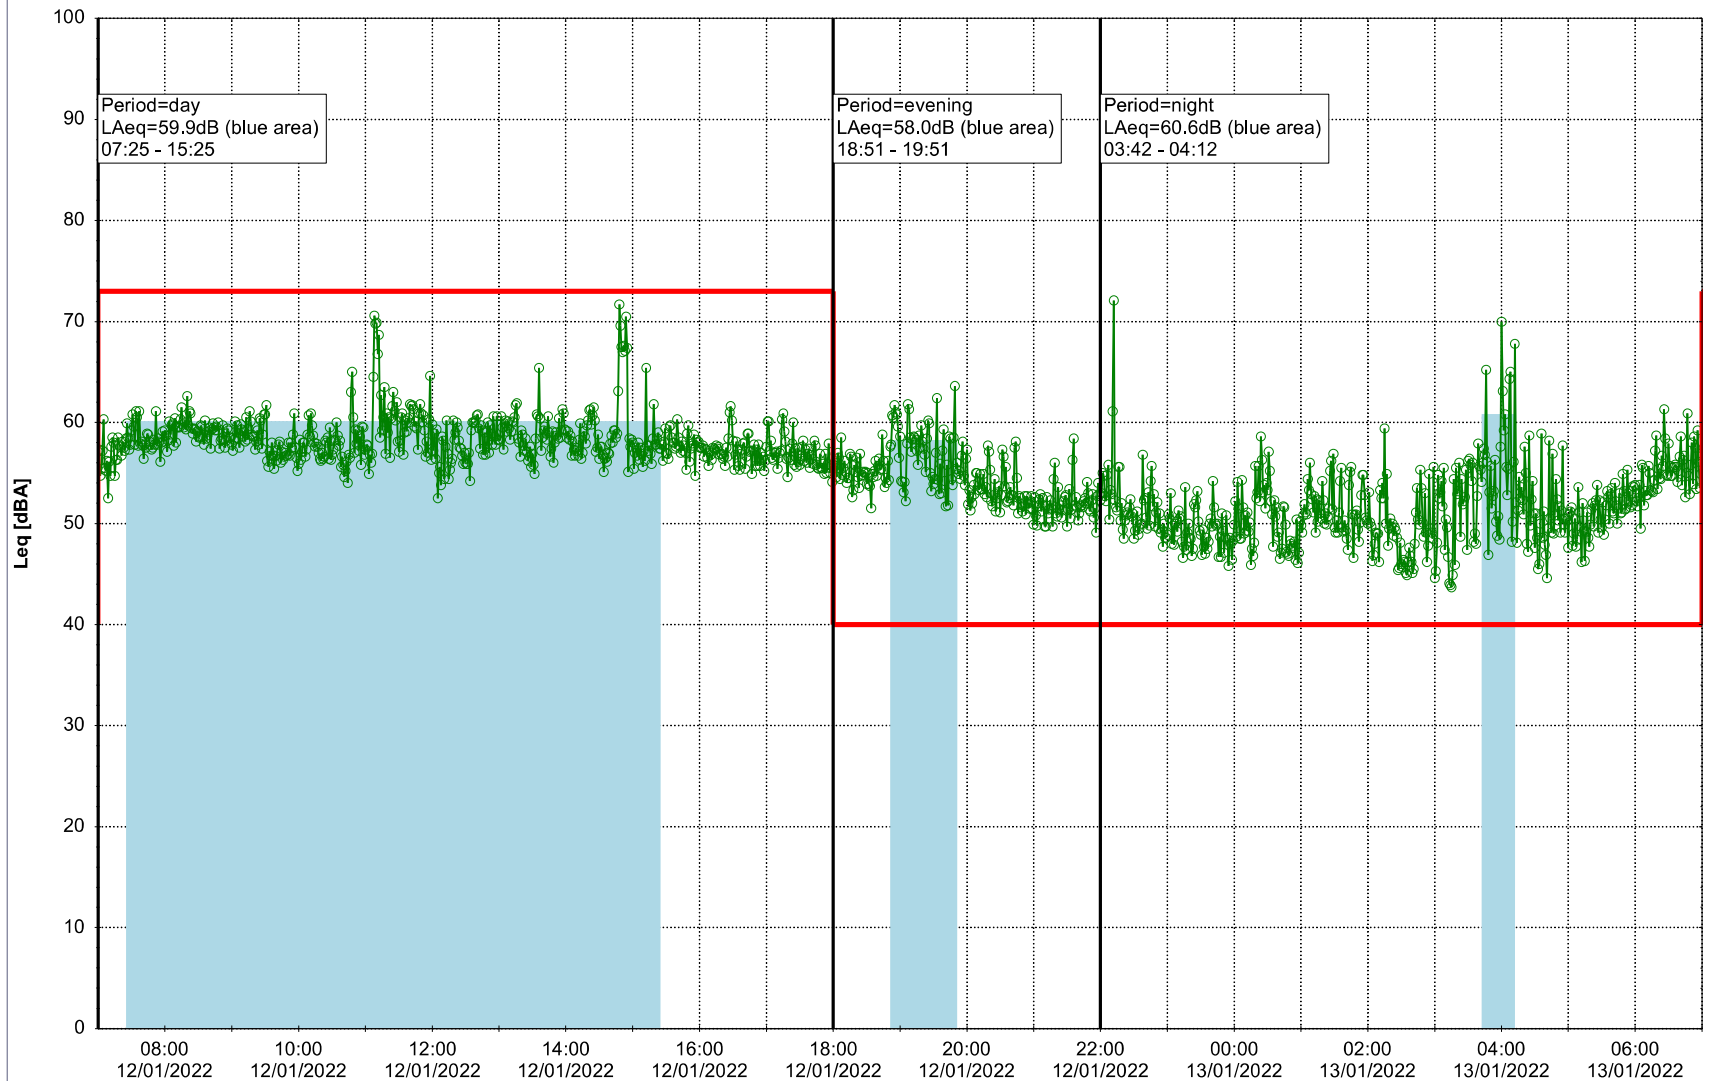

Plan View

Remarks

...

Noise Time Related Diagram

11/01/2022
12/01/2022

o o o o HOL_NS01

Project: Kronos Sydhavnen
Construction: Havneholmen
Location: N-V

Plan View

Remarks

...

Noise Time Related Diagram

12/01/2022
13/01/2022

○○○ HOL_NS01

Project: Kronos Sydhavnen
Construction: Havneholmen
Location: N-V

Plan View

Remarks

...

Noise Time Related Diagram

13/01/2022
14/01/2022

○ ○ ○ ○ HOL_NS01

Project: Kronos Sydhavnen
Construction: Havneholmen
Location: N-V

Plan View

Remarks

...

Noise Time Related Diagram

14/01/2022
15/01/2022

○ ○ ○ ○ HOL_NS01

Project: Kronos Sydhavnen
Construction: Havneholmen
Location: N-V

Plan View

Remarks

...

Noise Time Related Diagram