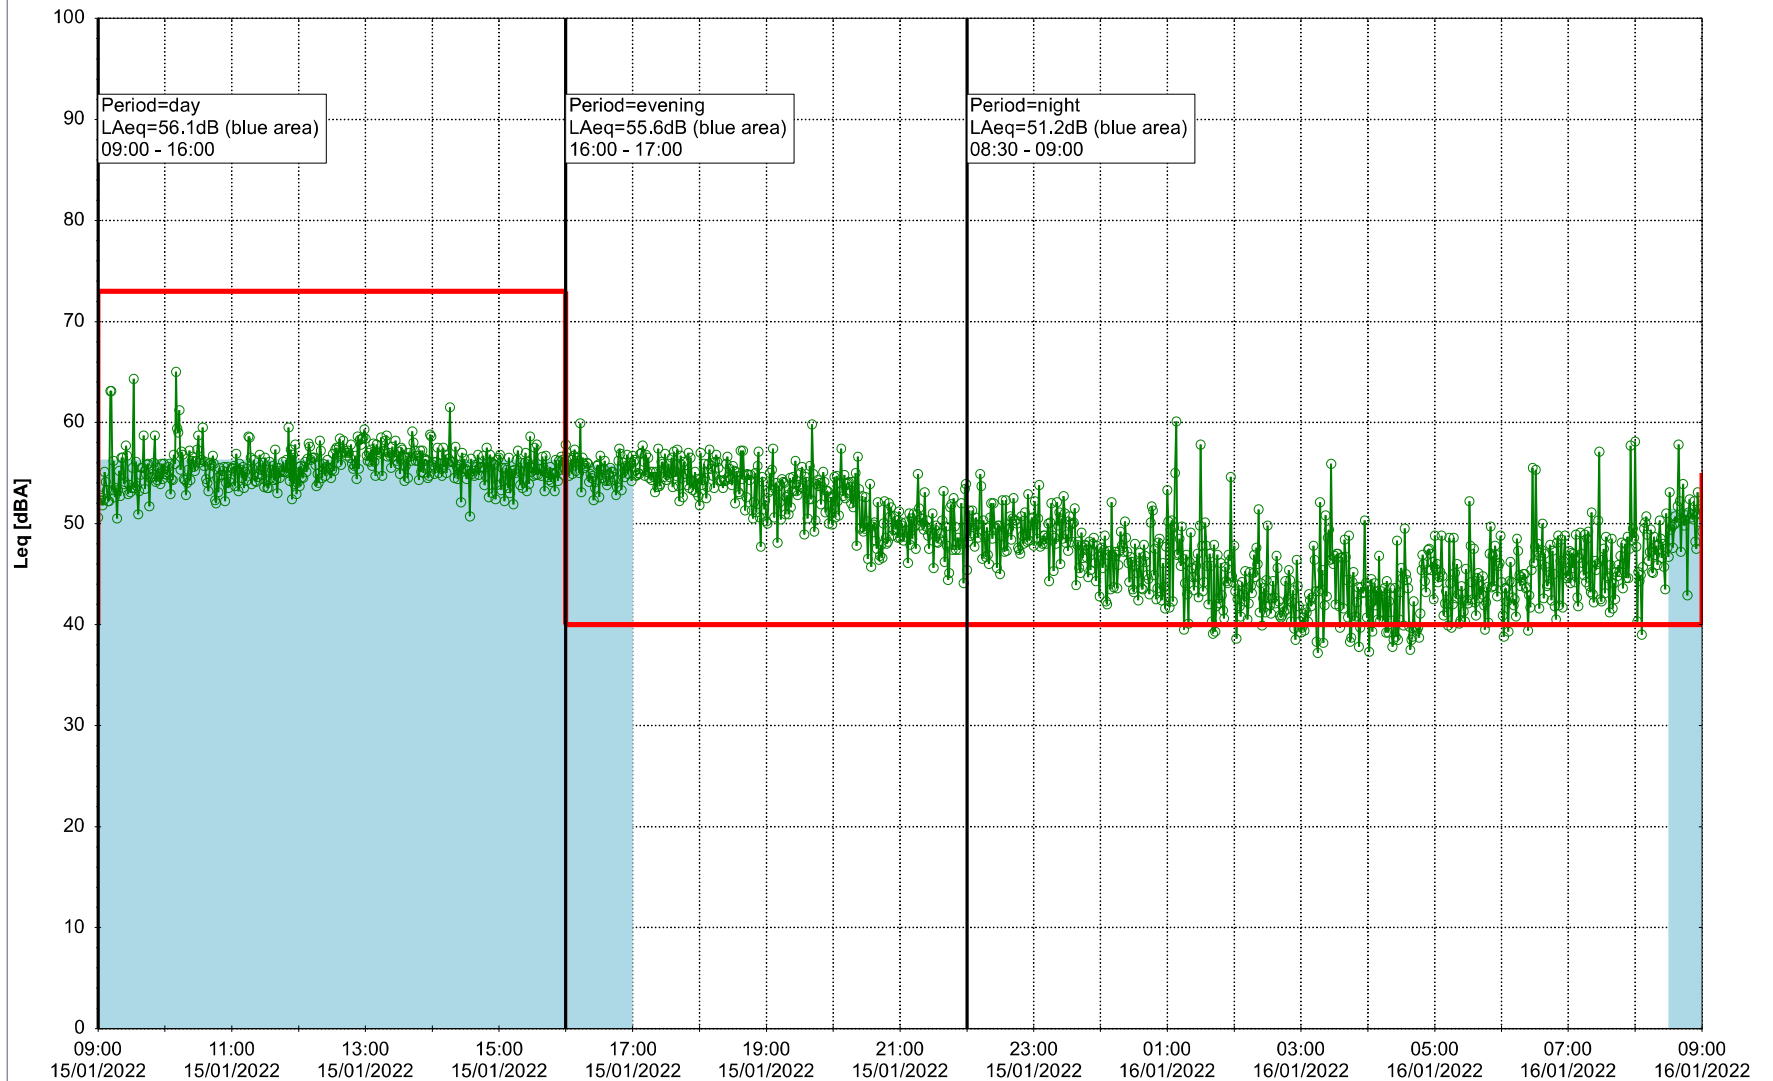

Noise Time Related Diagram

14/01/2022
15/01/2022

○ ○ ○ ○ HOL_NS01

Project: Kronos Sydhavnen
Construction: Havneholmen
Location: N-V

Plan View

Remarks

...

Noise Time Related Diagram

15/01/2022
16/01/2022

○ ○ ○ ○ HOL_NS01

Project: Kronos Sydhavnen
Construction: Havneholmen
Location: N-V

Plan View

Remarks

...

Noise Time Related Diagram

16/01/2022
17/01/2022