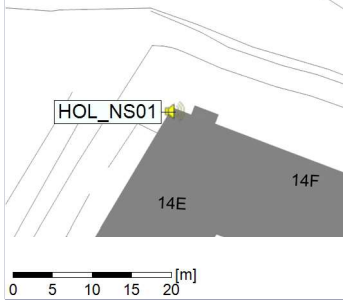

Noise Time Related Diagram

14/01/2022
15/01/2022

○ ○ ○ ○ HOL_NS01

Project: Kronos Sydhavnen
Construction: Havneholmen
Location: N-V

Plan View

Remarks

...

Noise Time Related Diagram