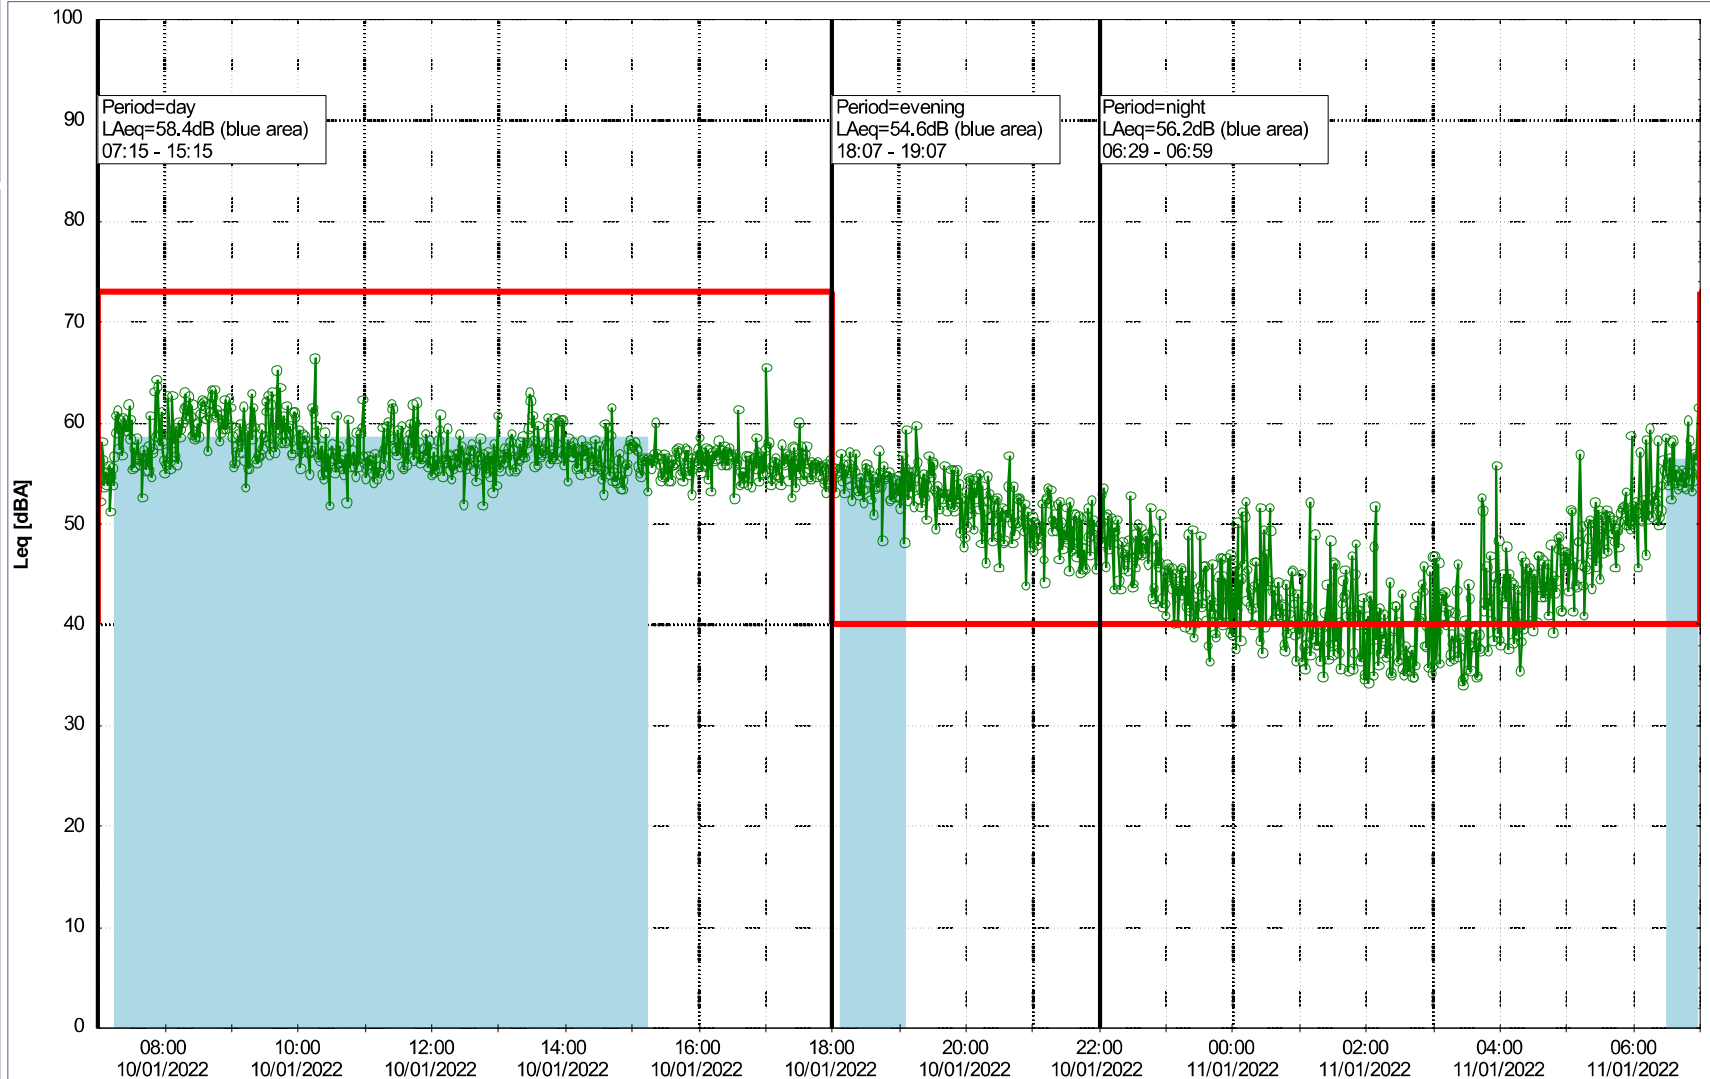

Project: Kronos Sydhavnen
Construction: Havneholmen
Location: N-V

Plan View

Remarks

...

Noise Time Related Diagram

10/01/2022
11/01/2022

○○○ HOL_NS01

Project: Kronos Sydhavnen
Construction: Havneholmen
Location: N-V

Plan View

Remarks

...

Noise Time Related Diagram

11/01/2022
12/01/2022

o o o o HOL_NS01

Project: Kronos Sydhavnen
Construction: Havneholmen
Location: N-V

Plan View

Remarks

...

Noise Time Related Diagram

12/01/2022
13/01/2022

○○○ HOL_NS01

Project: Kronos Sydhavnen
Construction: Havneholmen
Location: N-V

Plan View

Remarks

Noise Time Related Diagram

14/01/2022
15/01/2022

○ ○ ○ ○ HOL_NS01

Project: Kronos Sydhavnen
Construction: Havneholmen
Location: N-V

Plan View

Remarks

...

Noise Time Related Diagram