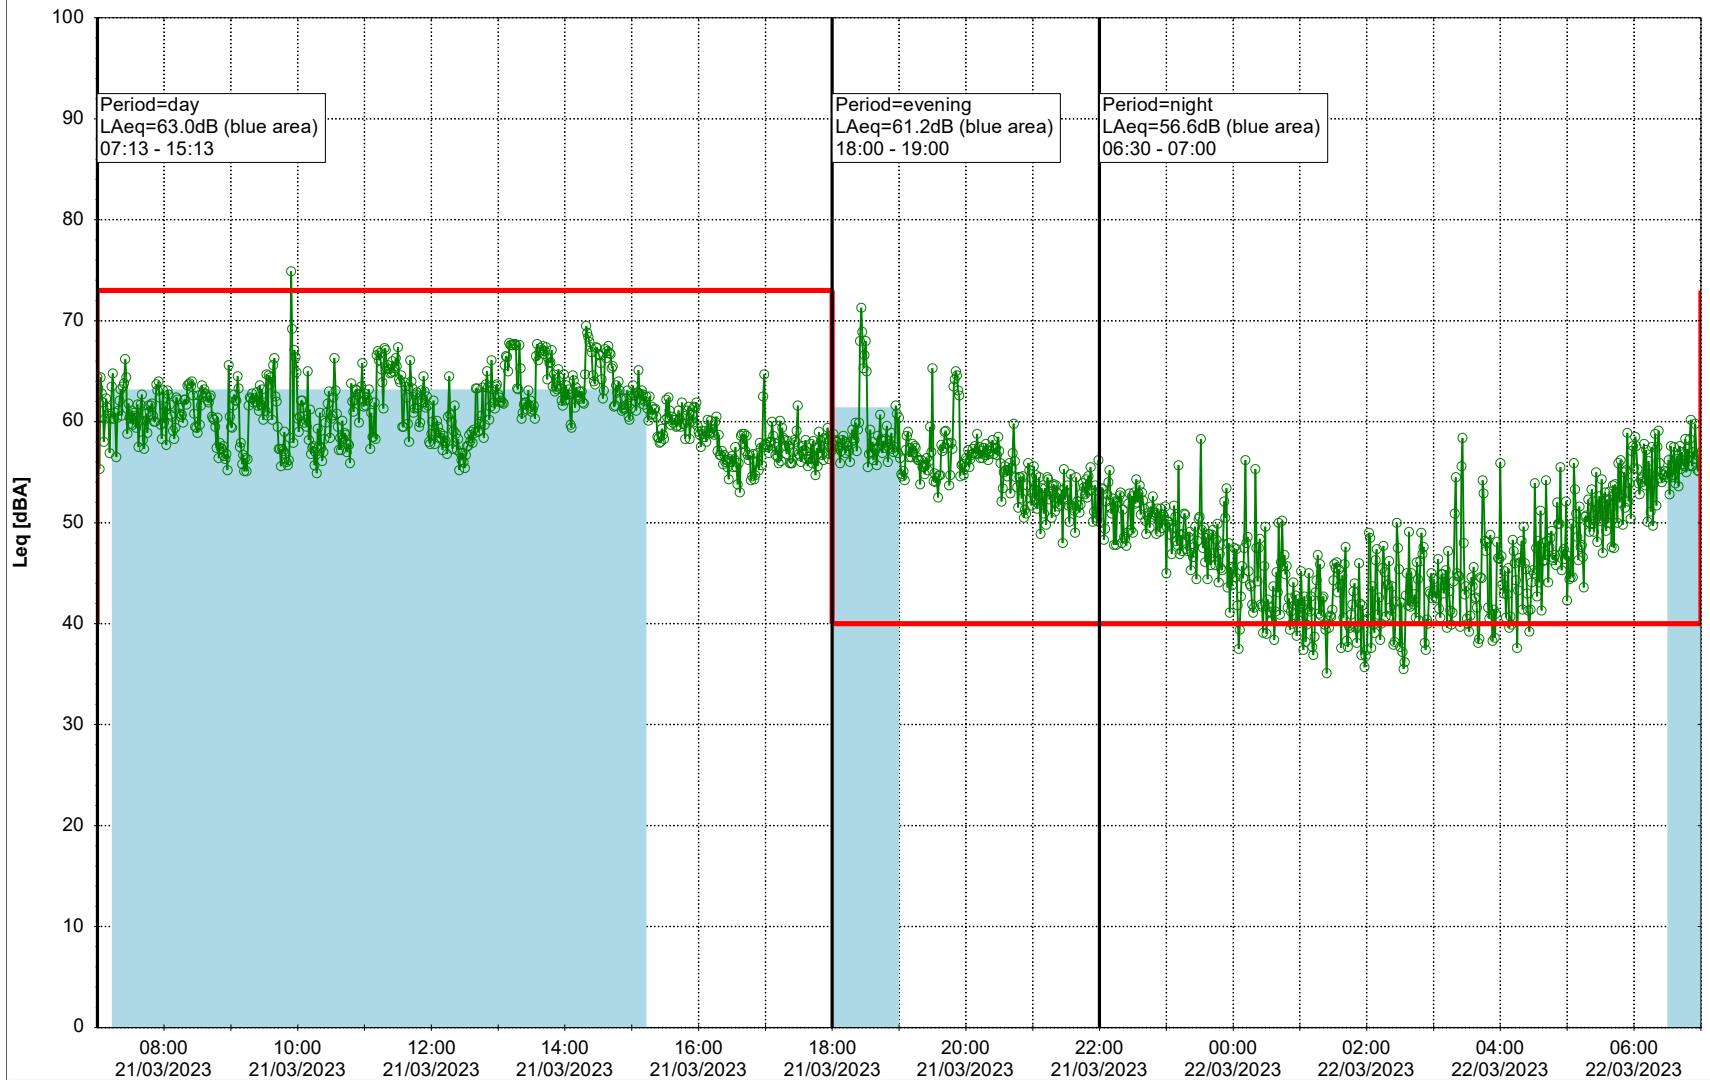

Plan View

Remarks

...

Noise Time Related Diagram

21/03/2023
22/03/2023

○ ○ ○ ○ HOL_NS01

Project: Kronos Sydhavnen
Construction: Havneholmen
Location: N-V

Plan View

Remarks

...

Noise Time Related Diagram

22/03/2023
23/03/2023

○ ○ ○ ○ HOL_NS01

Project: Kronos Sydhavnen
Construction: Havneholmen
Location: N-V

Plan View

Remarks

...

Noise Time Related Diagram

23/03/2023
24/03/2023

○ ○ ○ ○ HOL_NS01

Project: Kronos Sydhavnen
Construction: Havneholmen
Location: N-V

Plan View

Remarks

...

Noise Time Related Diagram

24/03/2023
25/03/2023

○ ○ ○ ○ HOL_NS01

Project: Kronos Sydhavnen
Construction: Havneholmen
Location: N-V

Plan View

Remarks

...

Noise Time Related Diagram