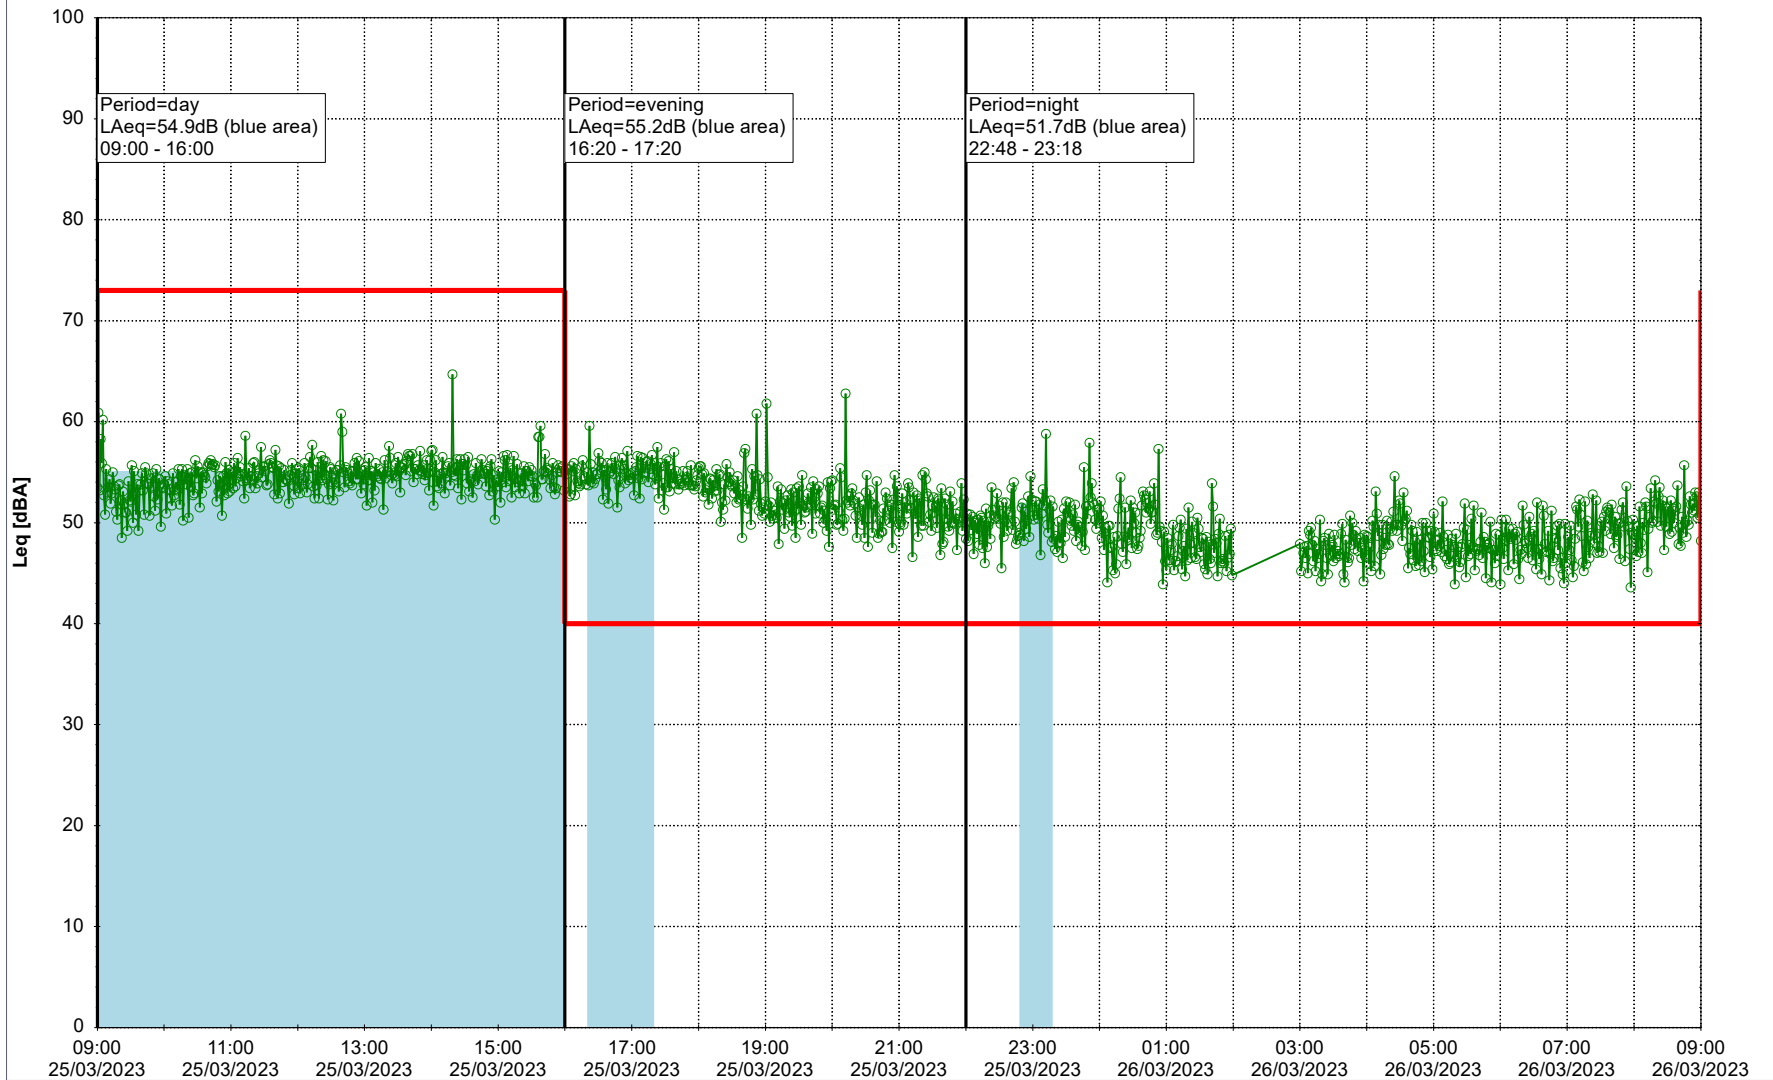

Noise Time Related Diagram

24/03/2023
25/03/2023

○ ○ ○ ○ HOL_NS01

Project: Kronos Sydhavnen
Construction: Havneholmen
Location: N-V

Plan View

Remarks

...

Noise Time Related Diagram

25/03/2023
26/03/2023

○ ○ ○ ○ HOL_NS01

Project: Kronos Sydhavnen
Construction: Havneholmen
Location: N-V

Plan View

Remarks

...

Noise Time Related Diagram

26/03/2023
27/03/2023