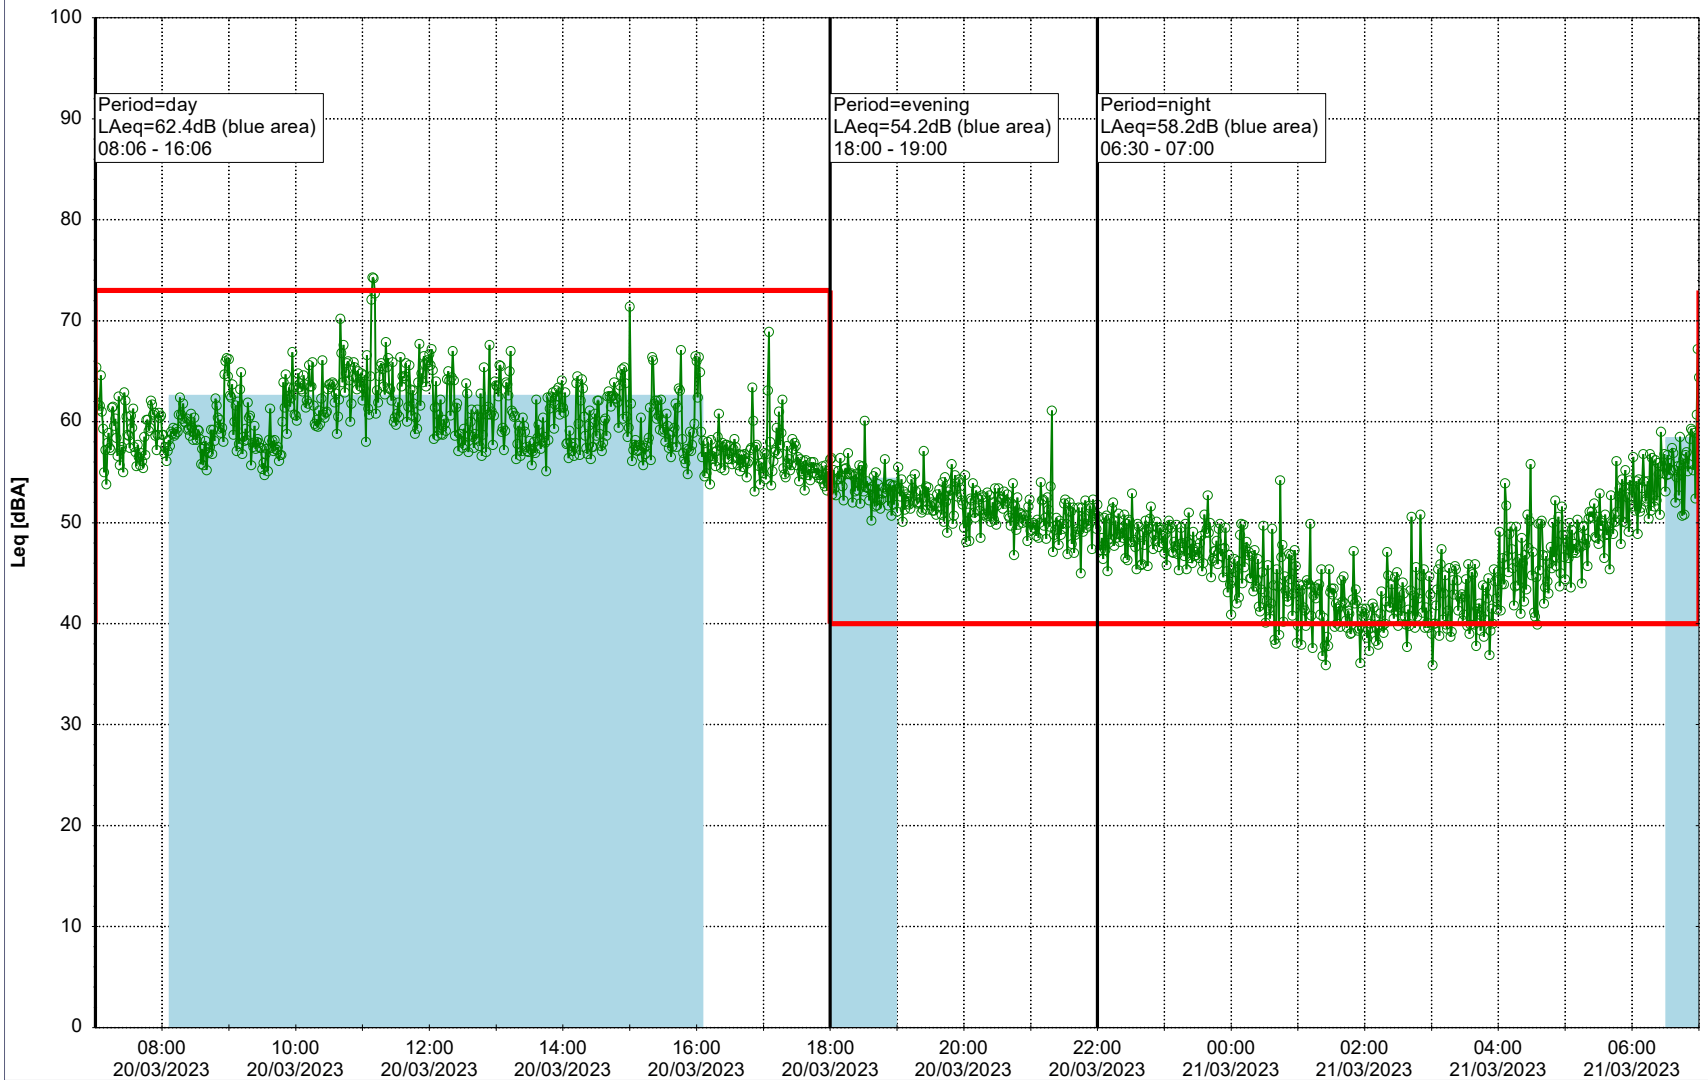

Project: Kronos Sydhavnen
Construction: Havneholmen
Location: N-V

Plan View

Remarks

...

Noise Time Related Diagram

20/03/2023
21/03/2023

○ ○ ○ ○ HOL_NS01

Project: Kronos Sydhavnen
Construction: Havneholmen
Location: N-V

Plan View

Remarks

...

Noise Time Related Diagram

21/03/2023
22/03/2023

○ ○ ○ ○ HOL_NS01

Project: Kronos Sydhavnen
Construction: Havneholmen
Location: N-V

Plan View

Remarks

...

Noise Time Related Diagram

22/03/2023
23/03/2023

○ ○ ○ ○ HOL_NS01

Project: Kronos Sydhavnen
Construction: Havneholmen
Location: N-V

Plan View

Remarks

Noise Time Related Diagram

24/03/2023
25/03/2023

○ ○ ○ ○ HOL_NS01

Project: Kronos Sydhavnen
Construction: Havneholmen
Location: N-V

Plan View

Remarks

...

Noise Time Related Diagram