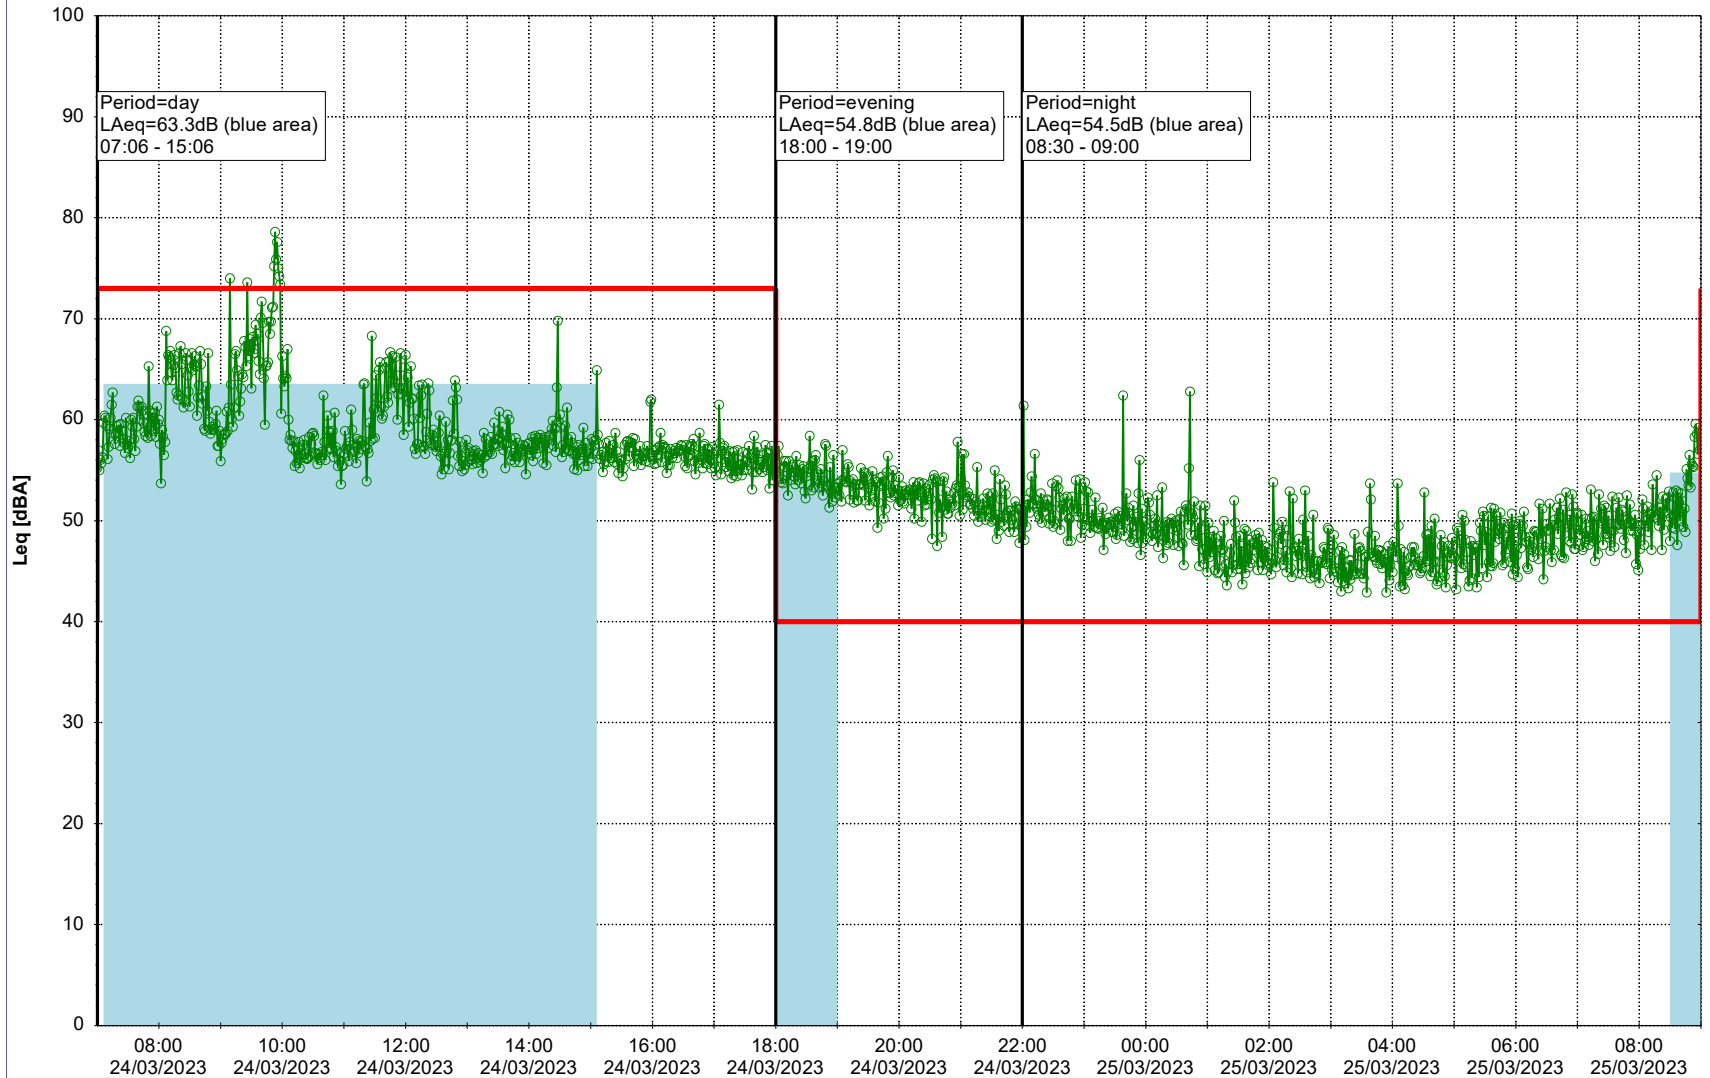

...

Noise Time Related Diagram

23/03/2023
24/03/2023

○ ○ ○ ○ HOL_NS01

Project: Kronos Sydhavnen
Construction: Havneholmen
Location: N-V

Plan View

Remarks

...

Noise Time Related Diagram

24/03/2023
25/03/2023

○ ○ ○ ○ HOL_NS01

Project: Kronos Sydhavnen
Construction: Havneholmen
Location: N-V

Plan View

Remarks

...

Noise Time Related Diagram