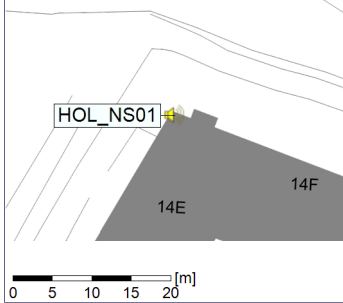

Project: Kronos Sydhavnen
Construction: Havneholmen
Location: N-V

Plan View

Remarks

...

Noise Time Related Diagram

20/03/2023
21/03/2023

○ ○ ○ ○ HOL_NS01

Project: Kronos Sydhavnen
Construction: Havneholmen
Location: N-V

Plan View

Remarks

...

Noise Time Related Diagram

21/03/2023
22/03/2023

○ ○ ○ ○ HOL_NS01

Project: Kronos Sydhavnen
Construction: Havneholmen
Location: N-V

Plan View

25/03/2023
26/03/2023

○ ○ ○ ○ HOL_NS01

Project: Kronos Sydhavnen
Construction: Havneholmen
Location: N-V

Plan View

Remarks

...

Noise Time Related Diagram

26/03/2023
27/03/2023