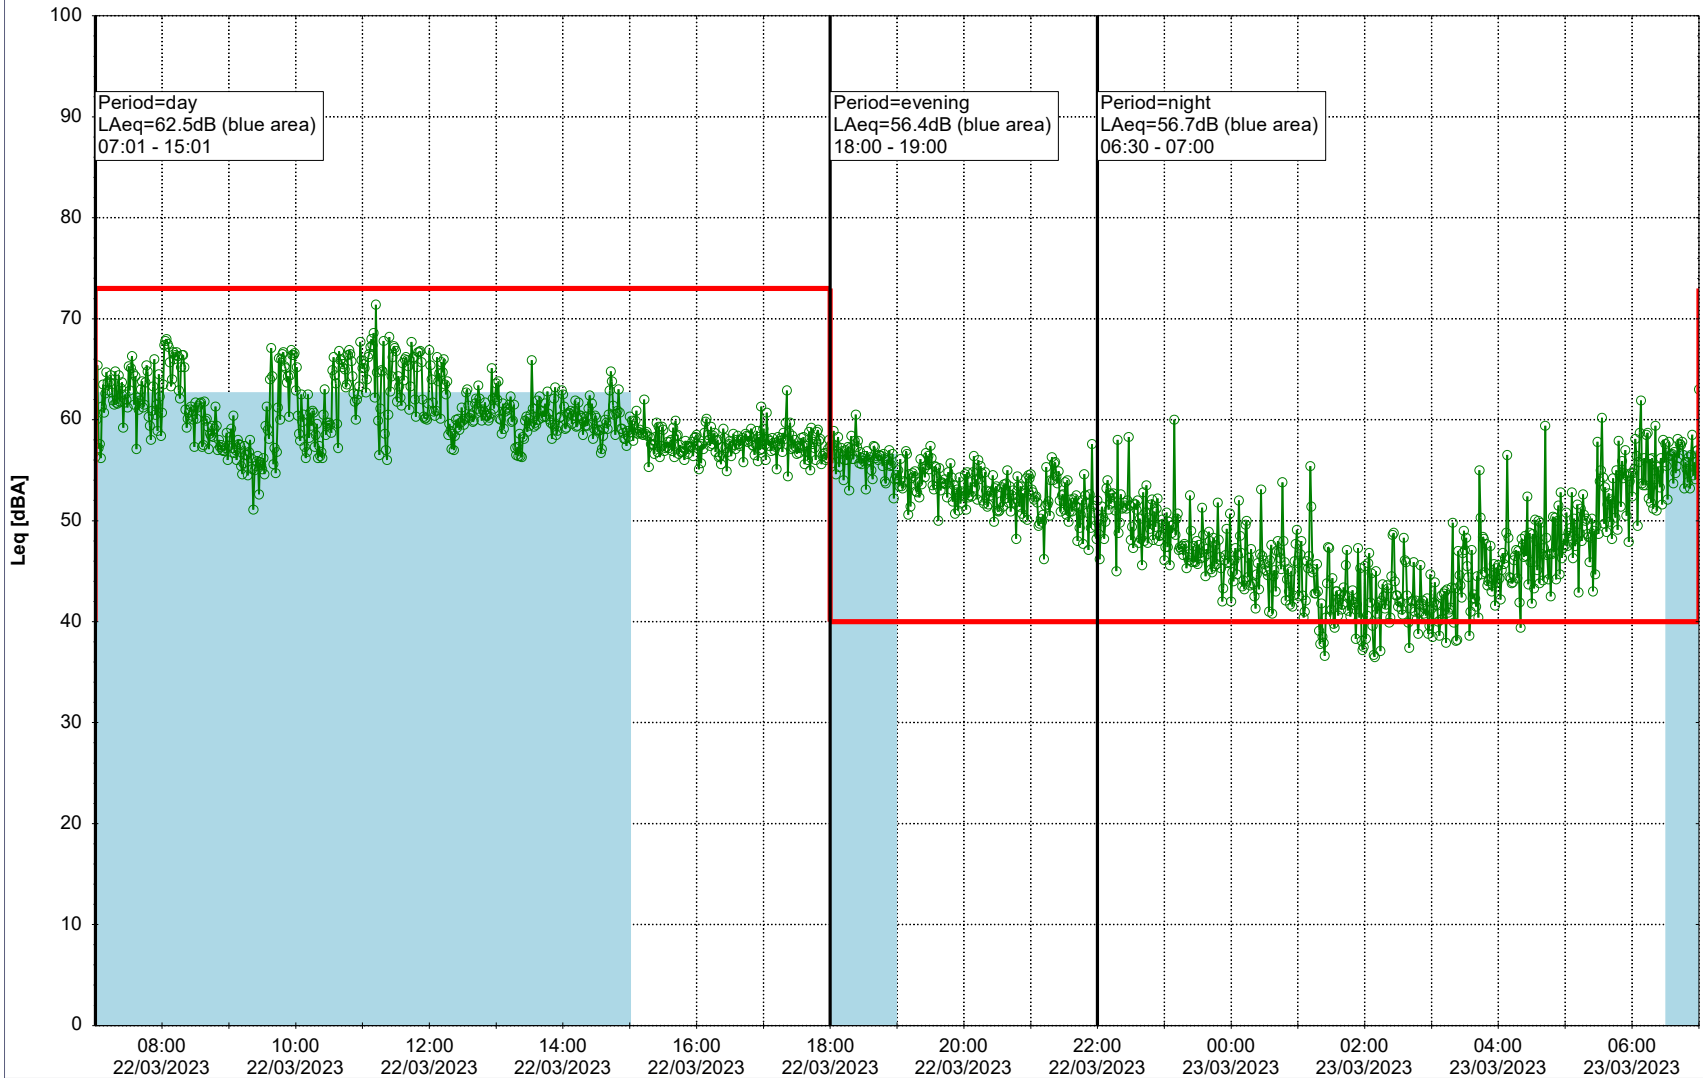

Plan View

Remarks

...

Noise Time Related Diagram

21/03/2023
22/03/2023

○ ○ ○ ○ HOL_NS01

Project: Kronos Sydhavnen
Construction: Havneholmen
Location: N-V

Plan View

Remarks

...

Noise Time Related Diagram

22/03/2023
23/03/2023

○ ○ ○ ○ HOL_NS01

Project: Kronos Sydhavnen
Construction: Havneholmen
Location: N-V

Plan View

Remarks

...

Noise Time Related Diagram

23/03/2023
24/03/2023

○ ○ ○ ○ HOL_NS01

Project: Kronos Sydhavnen
Construction: Havneholmen
Location: N-V

Plan View

Remarks

...

Noise Time Related Diagram

24/03/2023
25/03/2023

○ ○ ○ ○ HOL_NS01

Project: Kronos Sydhavnen
Construction: Havneholmen
Location: N-V

Plan View

Remarks

...

Noise Time Related Diagram