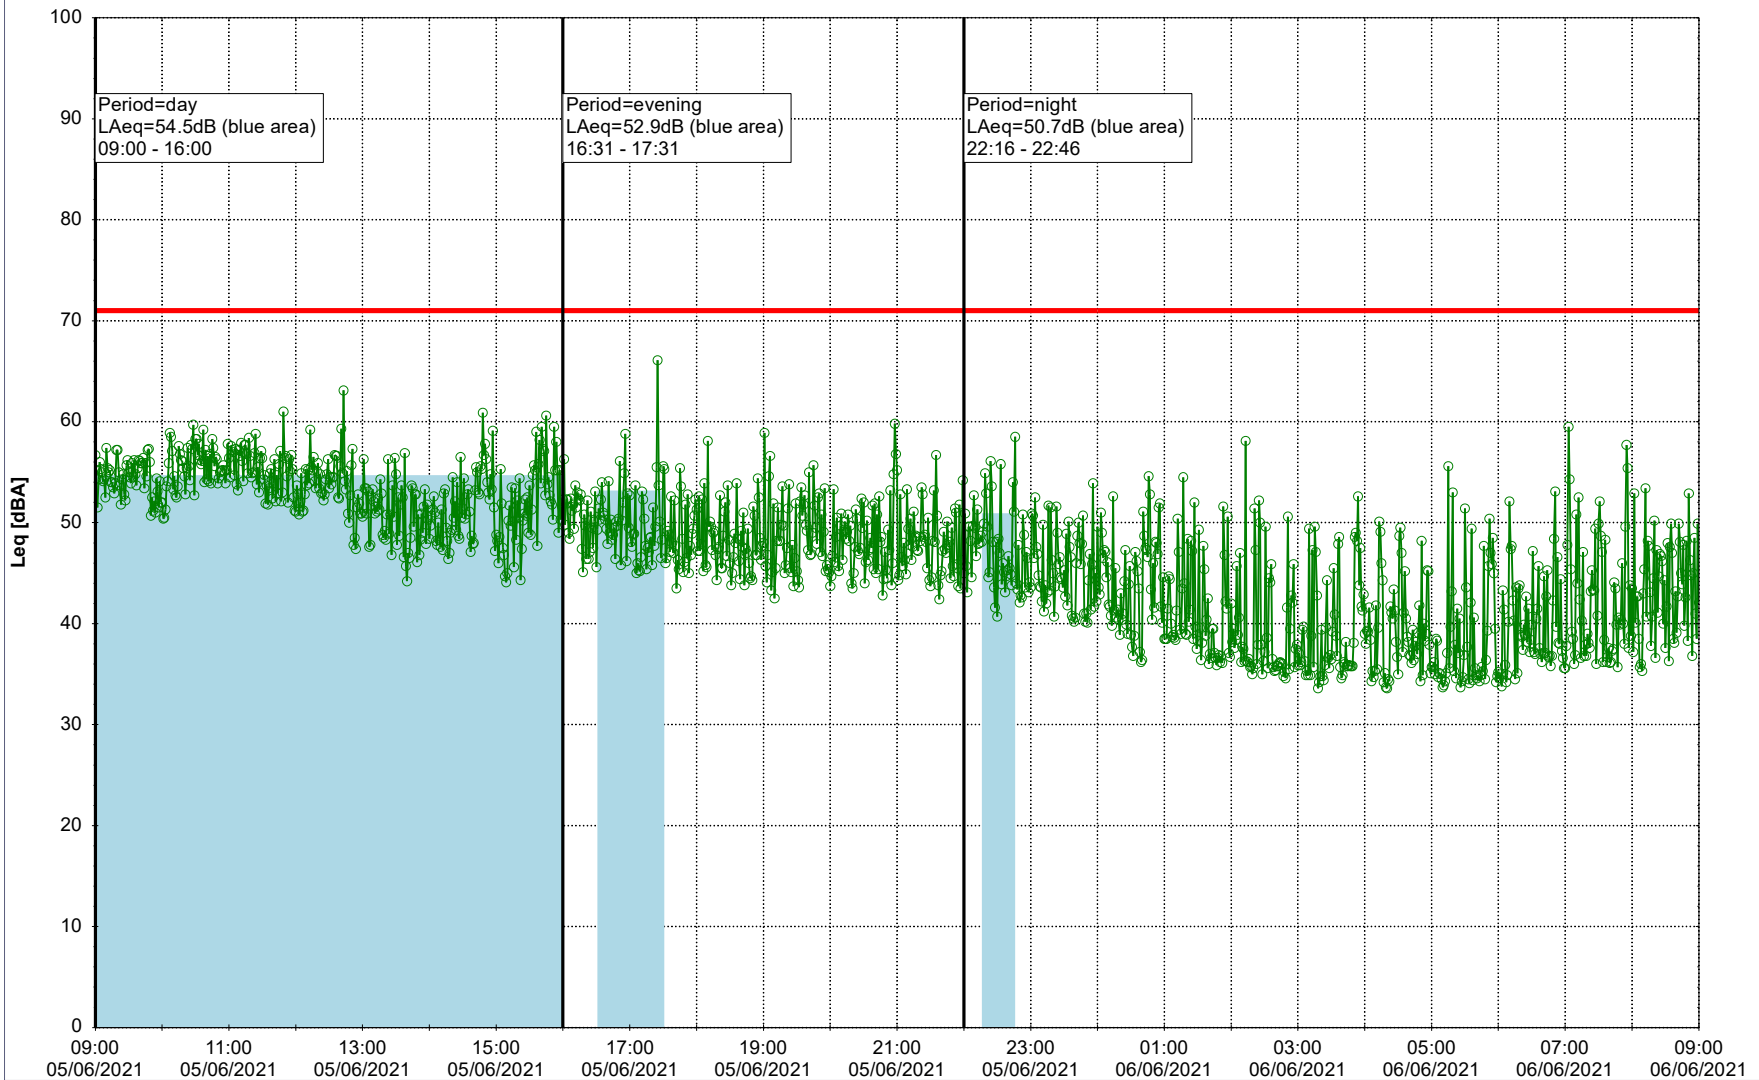

Plan View

Remarks

...

Noise Time Related Diagram

○○○ NEL_NS01

Project: Kronos Sydhavnen
Construction: Ny Ellebjerg
Location: N-V

Plan View

Remarks

...

Noise Time Related Diagram

04/06/2021
05/06/2021

○○○ NEL_NS01

Project: Kronos Sydhavnen
Construction: Ny Ellebjerg
Location: N-V

Plan View

Remarks

...

Noise Time Related Diagram

05/06/2021
06/06/2021

○ NEL_NS01

Project: Kronos Sydhavnen
Construction: Ny Ellebjerg
Location: N-V

06/06/2021
07/06/2021

Plan View

Remarks

...