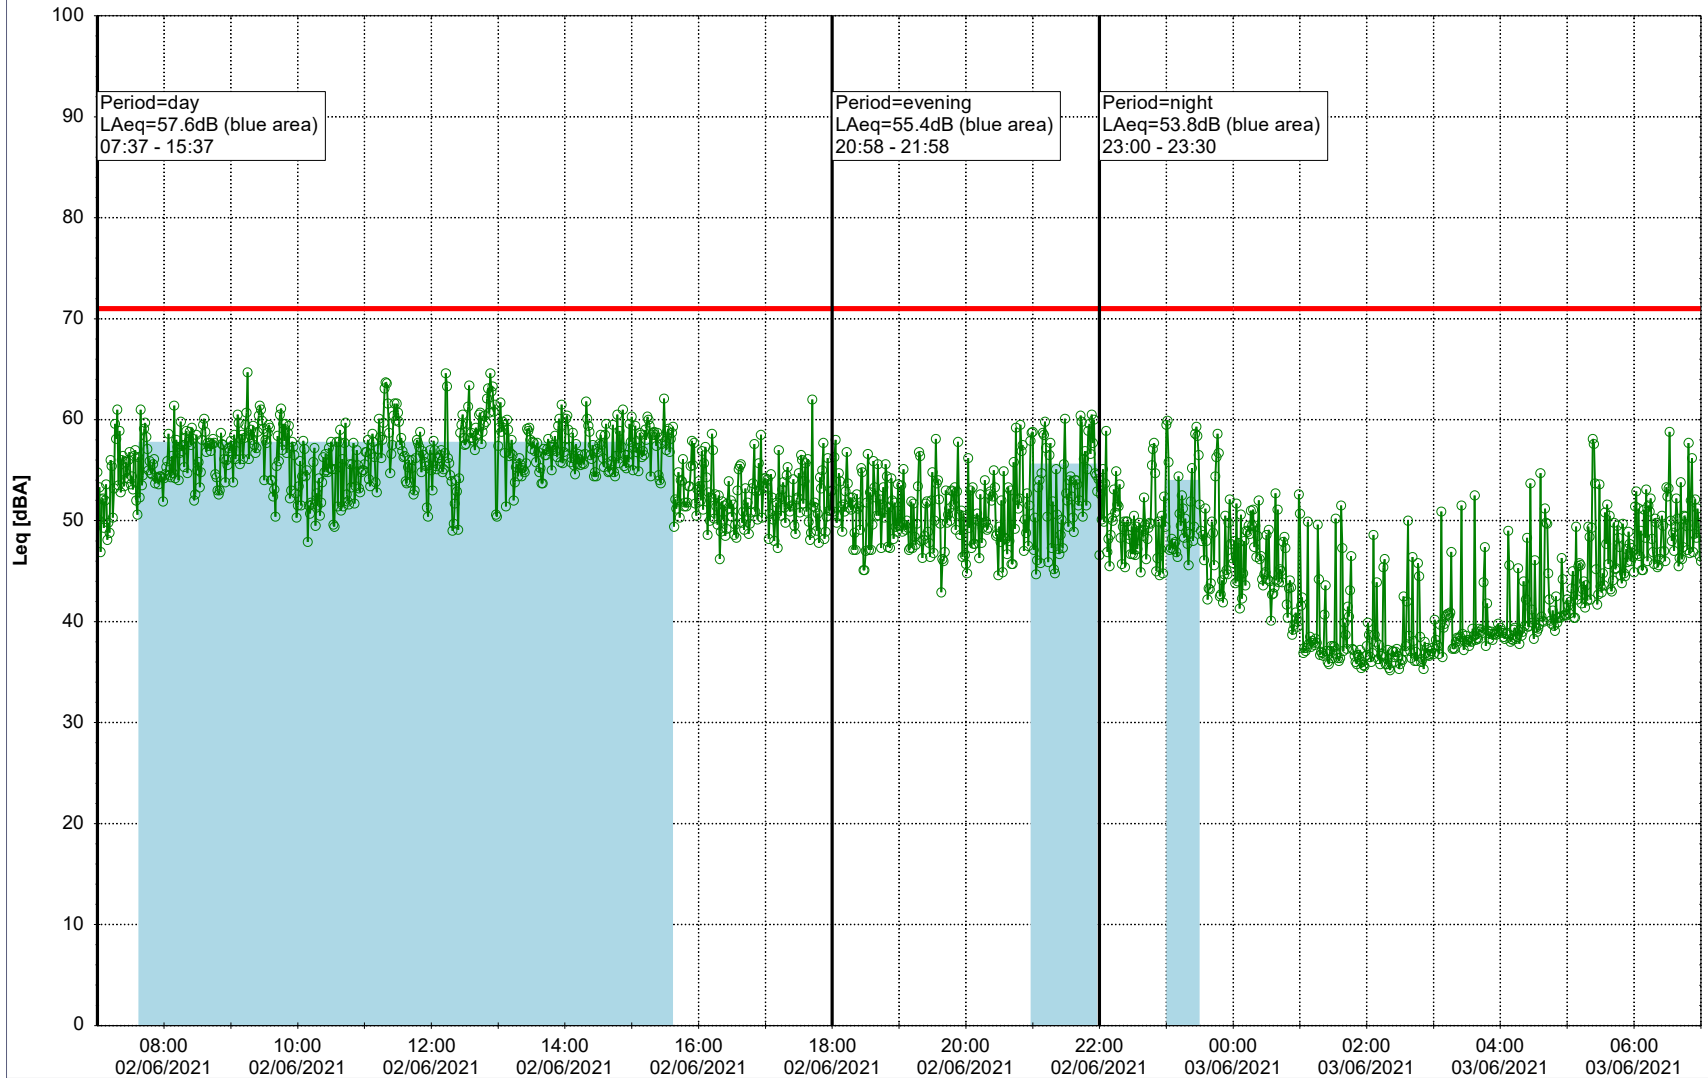

02/06/2021
03/06/2021

Plan View

Remarks

...

Noise Time Related Diagram

○○○ NEL_NS01

Project: Kronos Sydhavnen
Construction: Ny Ellebjerg
Location: N-V

03/06/2021
04/06/2021

Plan View

Remarks

...

Noise Time Related Diagram

○○○ NEL_NS01

Project: Kronos Sydhavnen
Construction: Ny Ellebjerg
Location: N-V

Plan View

Remarks

...

Noise Time Related Diagram

04/06/2021
05/06/2021

○○○ NEL_NS01

Project: Kronos Sydhavnen
Construction: Ny Ellebjerg
Location: N-V

Plan View

Remarks

...

Noise Time Related Diagram

05/06/2021
06/06/2021

○ NEL_NS01

Project: Kronos Sydhavnen
Construction: Ny Ellebjerg
Location: N-V

06/06/2021
07/06/2021

Plan View

Remarks

...