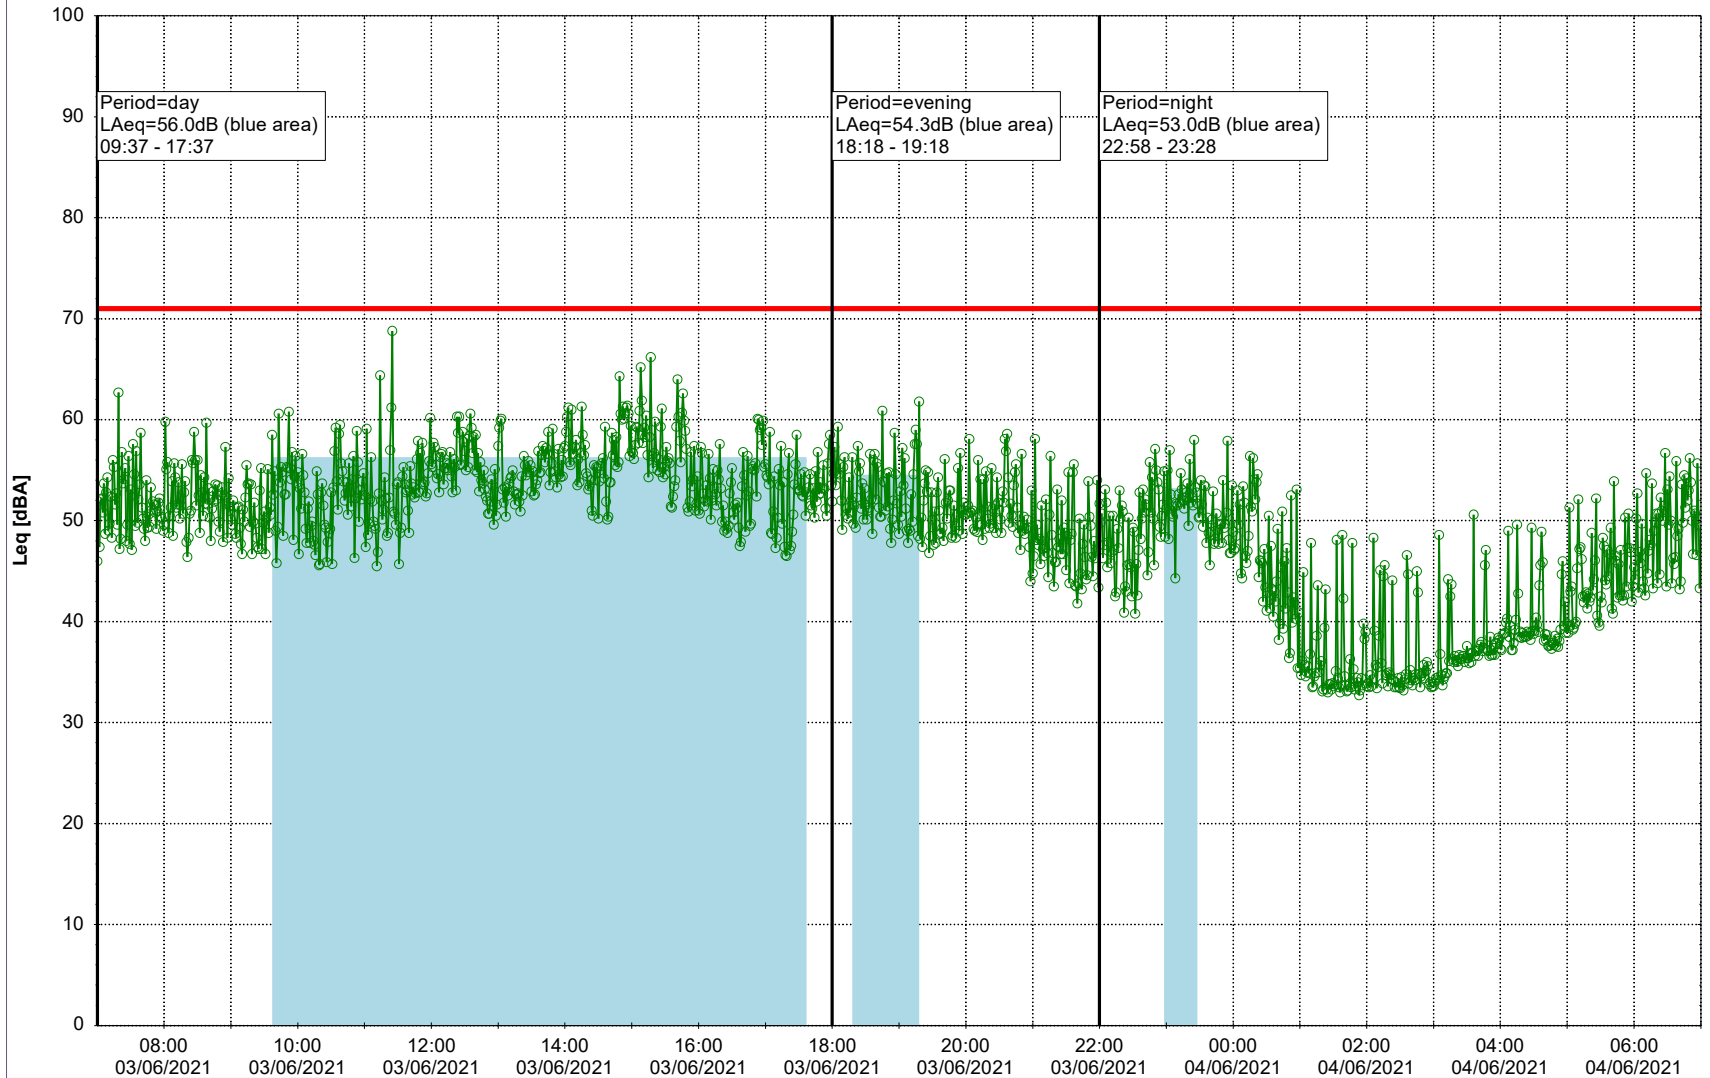

Plan View

Remarks

...

Noise Time Related Diagram

○○○ NEL_NS01

Project: Kronos Sydhavnen
Construction: Ny Ellebjerg
Location: N-V

Plan View

Remarks

...

Noise Time Related Diagram

04/06/2021
05/06/2021

○○○ NEL_NS01

Project: Kronos Sydhavnen
Construction: Ny Ellebjerg
Location: N-V

Plan View

Remarks

...

Noise Time Related Diagram

05/06/2021
06/06/2021

○ NEL_NS01

Project: Kronos Sydhavnen
Construction: Ny Ellebjerg
Location: N-V

06/06/2021
07/06/2021

Plan View

Remarks

...