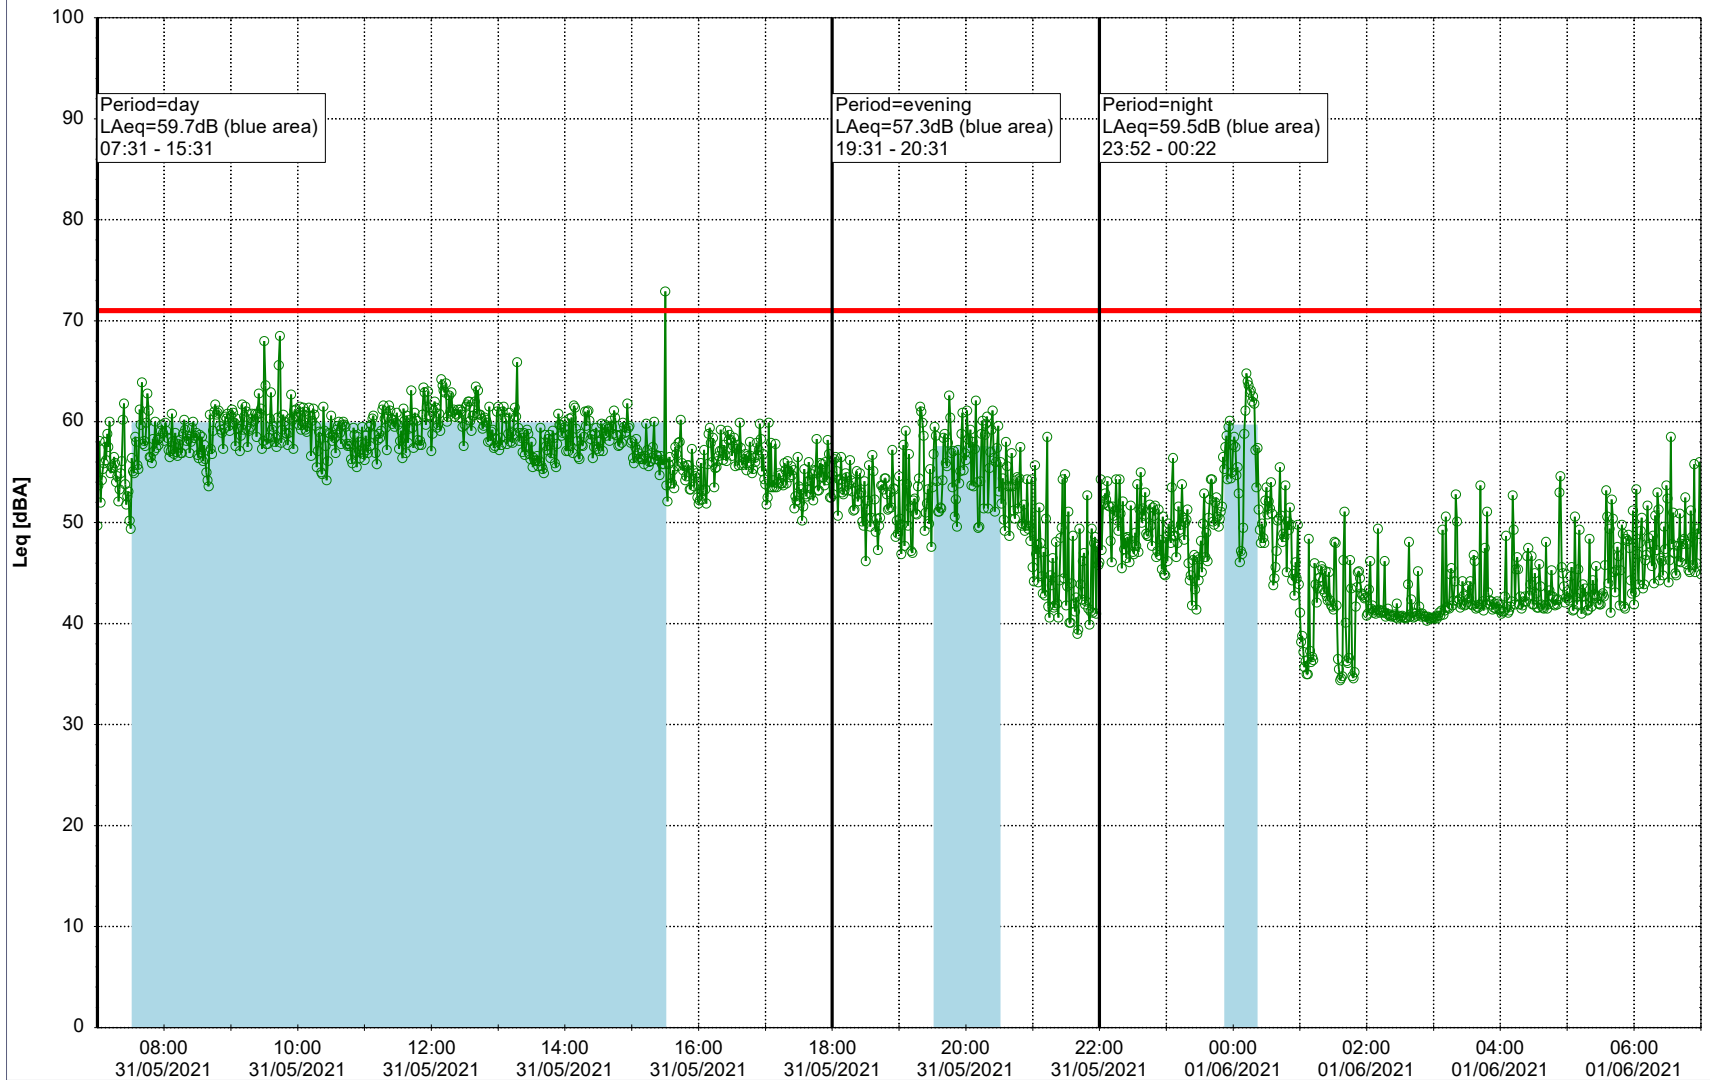

Project: Kronos Sydhavnen
Construction: Ny Ellebjerg
Location: N-V

Plan View

Remarks

...

Noise Time Related Diagram

31/05/2021

01/06/2021

○ ○ ○ ○ NEL_NS01

Project: Kronos Sydhavnen
Construction: Ny Ellebjerg
Location: N-V

01/06/2021
02/06/2021

Plan View

Remarks

...

Noise Time Related Diagram

○ ○ ○ ○ NEL_NS01

Project: Kronos Sydhavnen
Construction: Ny Ellebjerg
Location: N-V

02/06/2021
03/06/2021

Plan View

Remarks

...

Noise Time Related Diagram

○○○ NEL_NS01

Project: Kronos Sydhavnen
Construction: Ny Ellebjerg
Location: N-V

03/06/2021
04/06/2021

Plan View

Remarks

...

Noise Time Related Diagram

○○○ NEL_NS01

Project: Kronos Sydhavnen
Construction: Ny Ellebjerg
Location: N-V

Plan View

Remarks