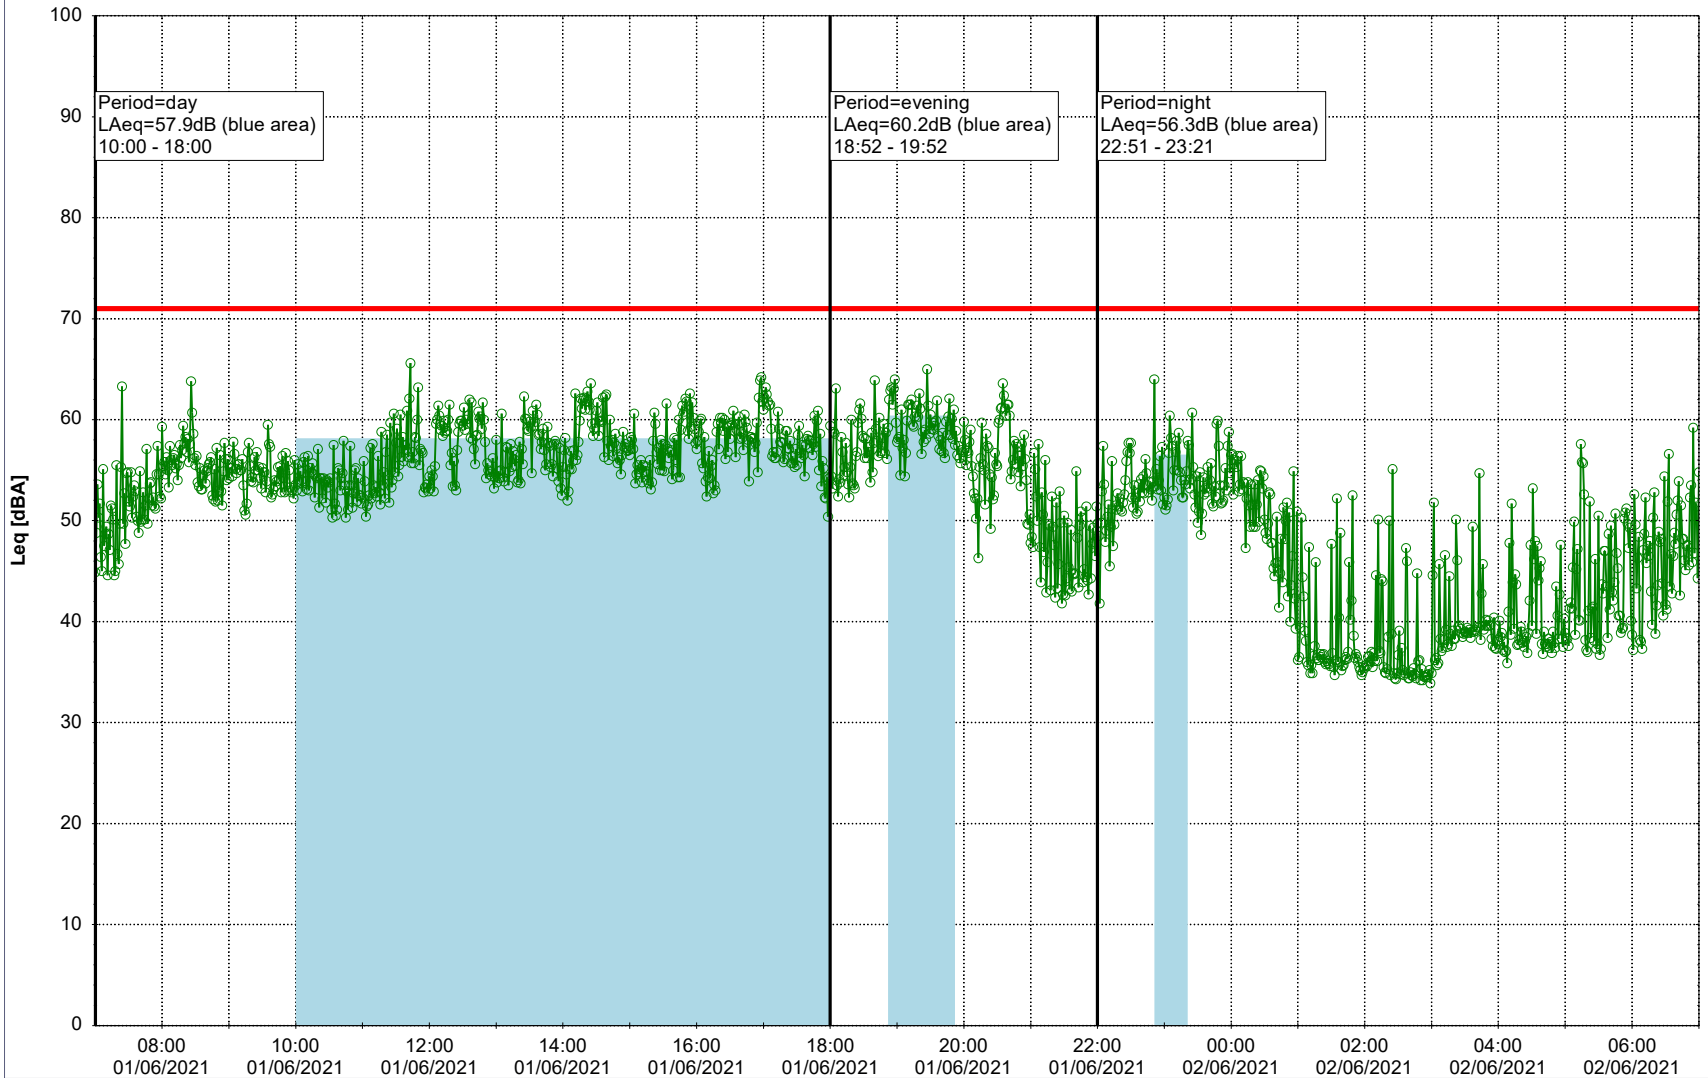

Project: Kronos Sydhavnen
Construction: Ny Ellebjerg
Location: N-V

01/06/2021
02/06/2021

Plan View

Remarks

...

Noise Time Related Diagram

○ ○ ○ ○ NEL_NS01

Project: Kronos Sydhavnen
Construction: Ny Ellebjerg
Location: N-V

02/06/2021
03/06/2021

Plan View

Remarks

...

Noise Time Related Diagram

○○○ NEL_NS01

Project: Kronos Sydhavnen
Construction: Ny Ellebjerg
Location: N-V

03/06/2021
04/06/2021

Plan View

Remarks

...

Noise Time Related Diagram

○○○ NEL_NS01

Project: Kronos Sydhavnen
Construction: Ny Ellebjerg
Location: N-V

Plan View

Remarks

...

Noise Time Related Diagram

04/06/2021
05/06/2021

○○○ NEL_NS01

Project: Kronos Sydhavnen
Construction: Ny Ellebjerg
Location: N-V

Plan View

Remarks

...