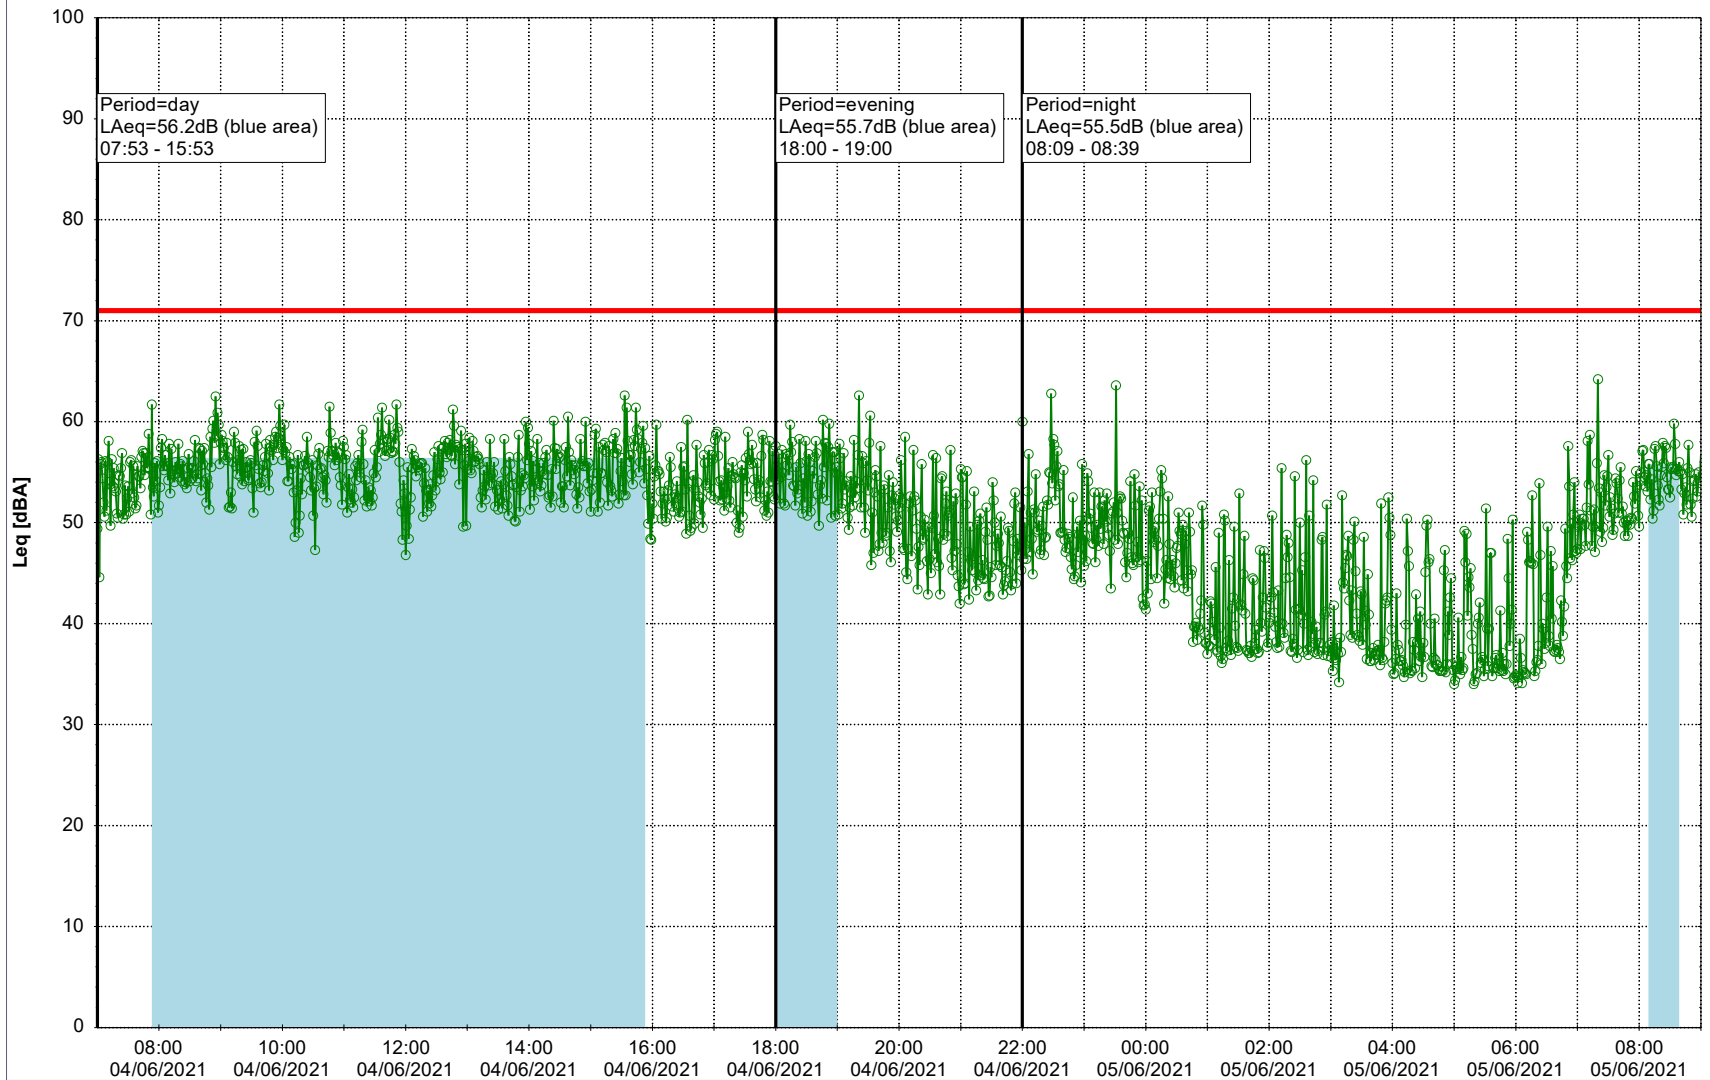

Plan View

Remarks

...

Noise Time Related Diagram

○○○ NEL_NS01

Project: Kronos Sydhavnen
Construction: Ny Ellebjerg
Location: N-V

Plan View

Remarks

...

Noise Time Related Diagram

04/06/2021
05/06/2021

○○○ NEL_NS01

Project: Kronos Sydhavnen
Construction: Ny Ellebjerg
Location: N-V

Plan View

Remarks

...

Noise Time Related Diagram

05/06/2021
06/06/2021

○ NEL_NS01

Project: Kronos Sydhavnen
Construction: Ny Ellebjerg
Location: N-V

06/06/2021
07/06/2021

Plan View

Remarks

...