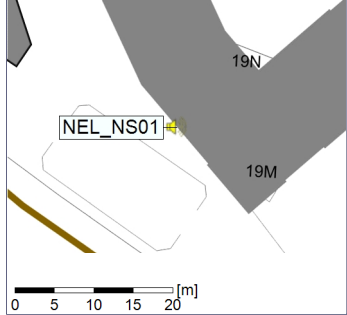

...

Noise Time Related Diagram

04/06/2021
05/06/2021

○○○ NEL_NS01

Project: Kronos Sydhavnen
Construction: Ny Ellebjerg
Location: N-V

Plan View

Remarks

...