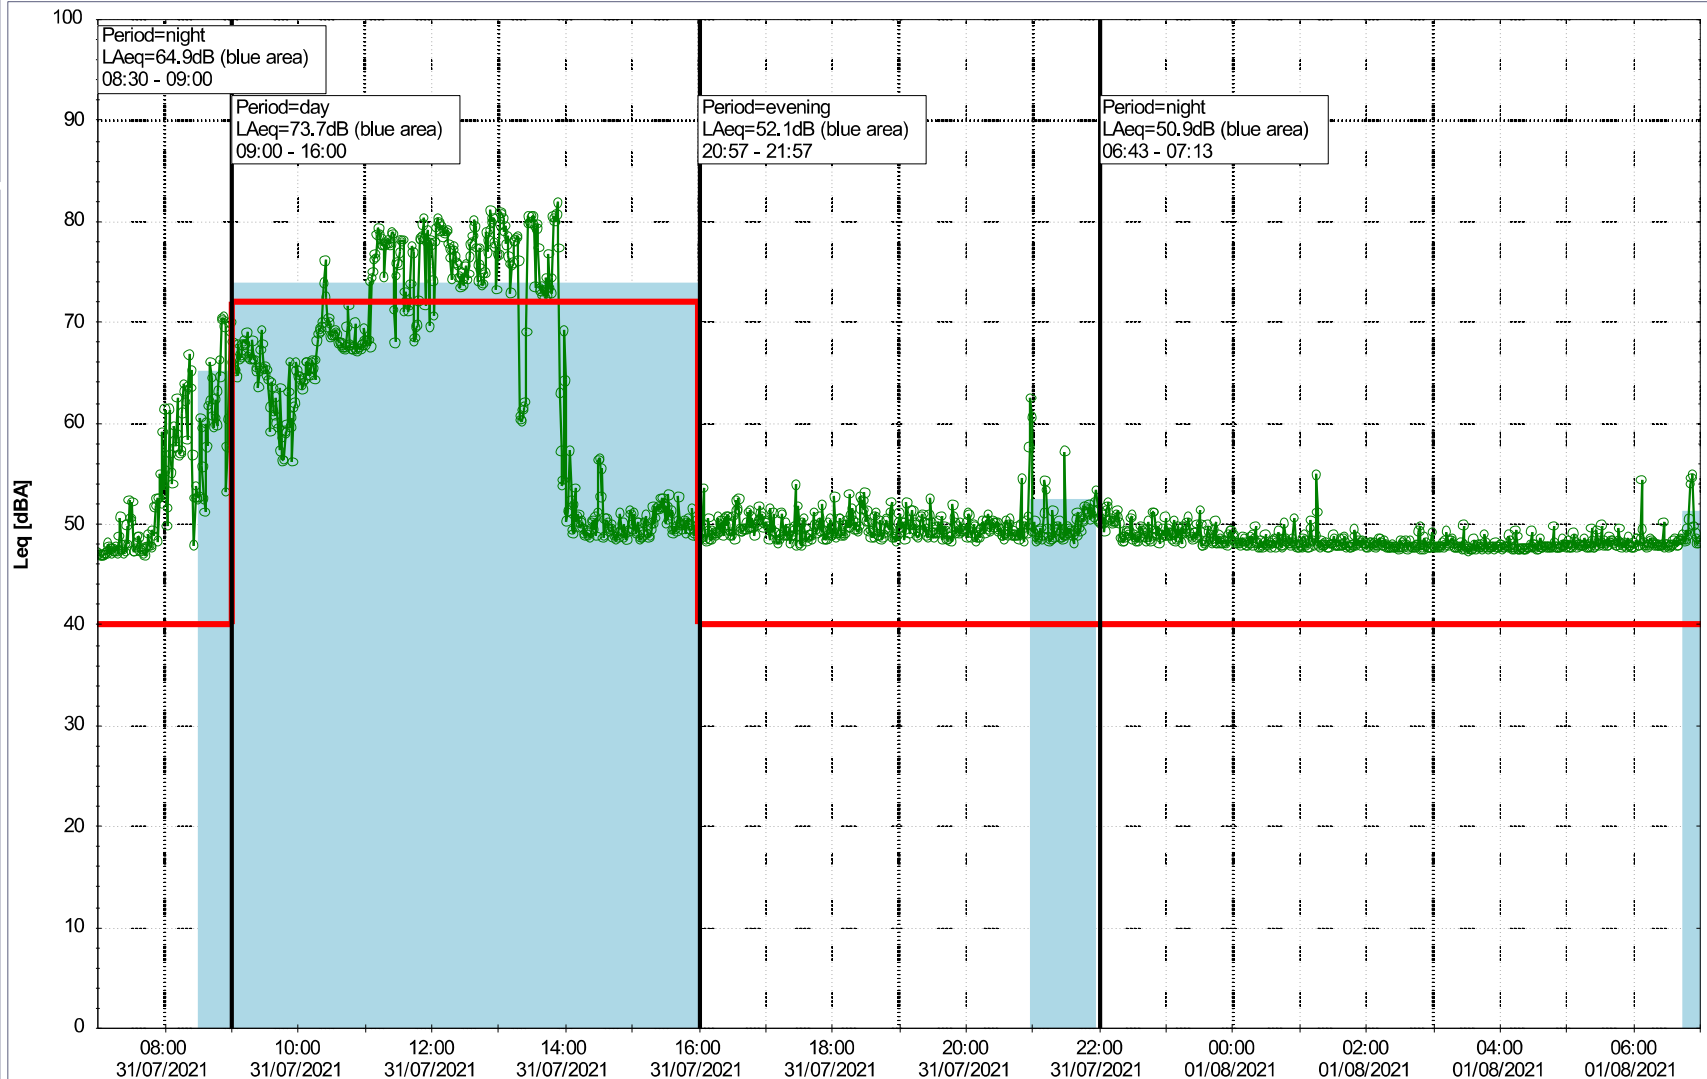

### Noise Time Related Diagram

30/07/2021  
31/07/2021

○○○○ MOP\_NS01

Project: Kronos Sydhavnen  
Construction: Mozarts Plads  
Location: N-V

Plan View

Remarks

### Noise Time Related Diagram

31/07/2021  
01/08/2021

○○○○ MOP\_NS01

Project: Kronos Sydhavnen  
Construction: Mozarts Plads  
Location: N-V

Plan View

Remarks