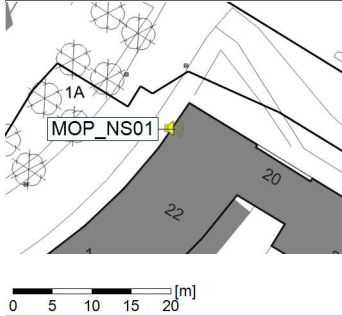

### Noise Time Related Diagram

29/07/2021  
30/07/2021

○○○○ MOP\_NS01

Project: Kronos Sydhavnen  
Construction: Mozarts Plads  
Location: N-V

Plan View

Remarks

...