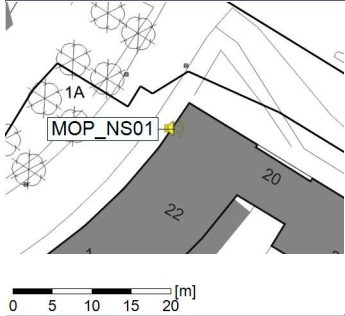

### Noise Time Related Diagram

27/07/2021  
28/07/2021

○○○○ MOP\_NS01

Project: Kronos Sydhavnen  
Construction: Mozarts Plads  
Location: N-V

Plan View

Remarks

...