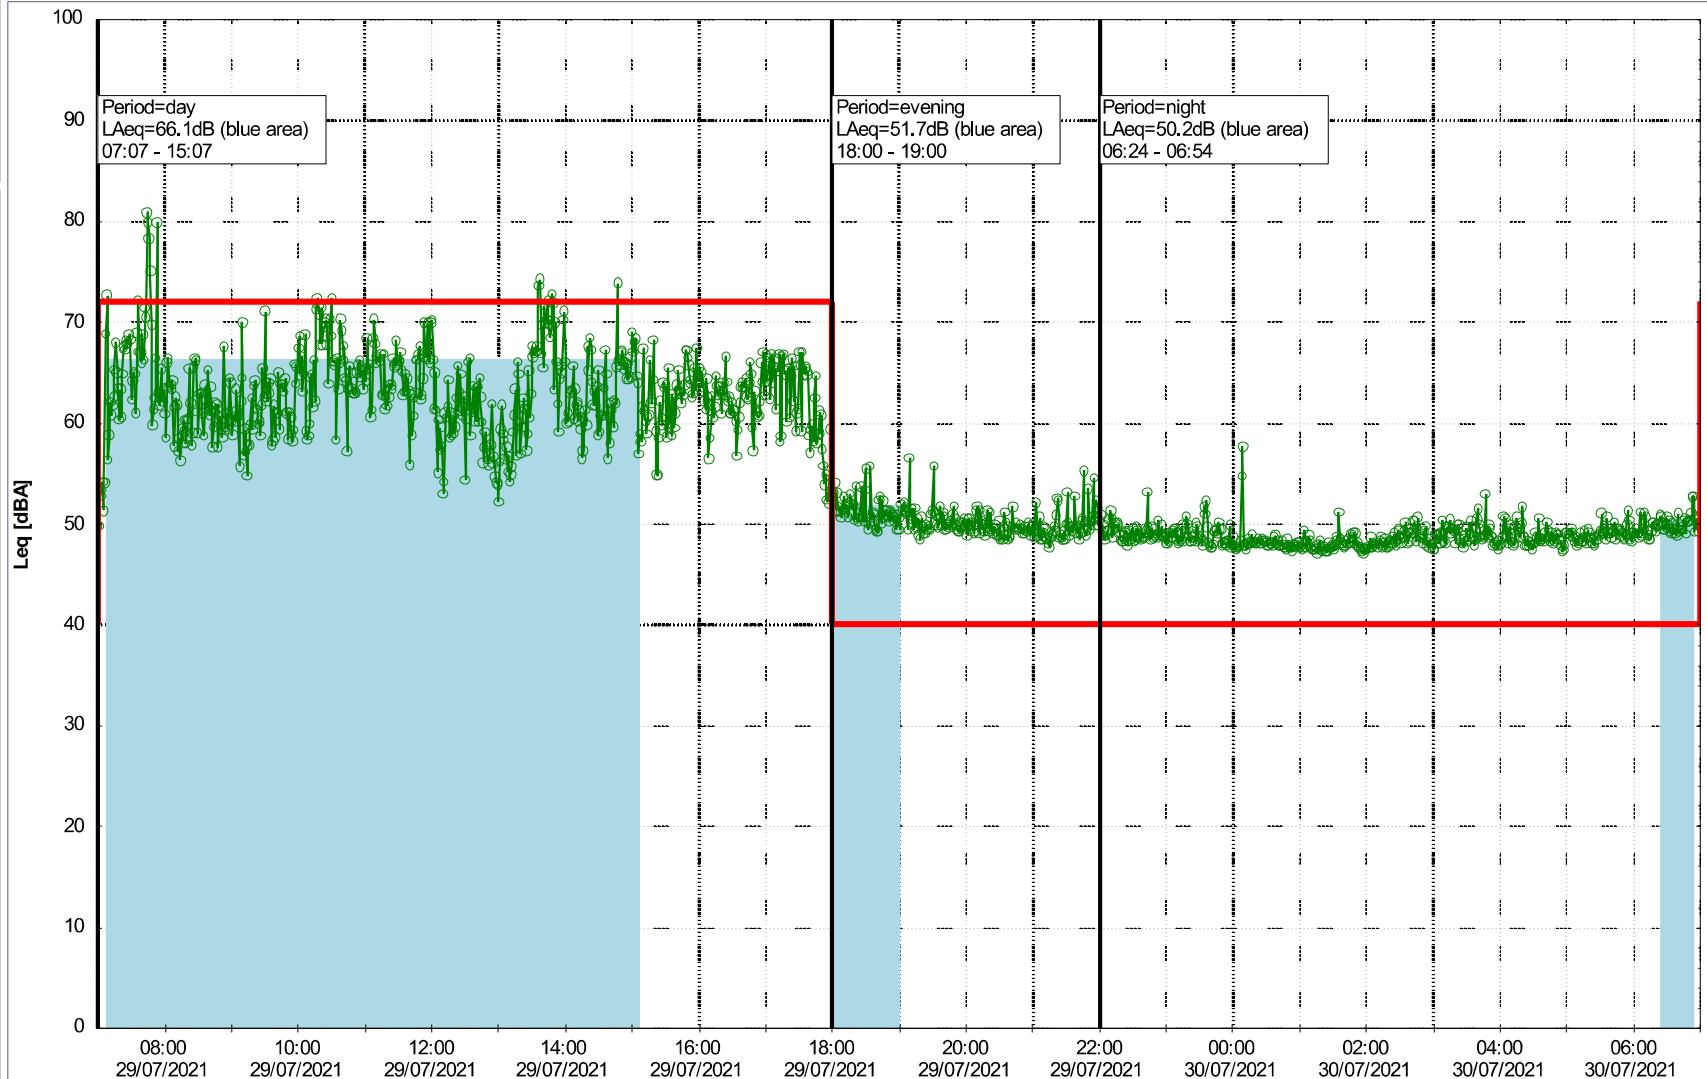

Noise Time Related Diagram

29/07/2021
30/07/2021

○○○○ MOP_NS01