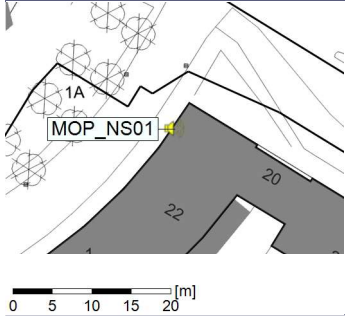

### Noise Time Related Diagram

28/07/2021  
29/07/2021

○○○ MOP\_NS01

Project: Kronos Sydhavnen  
Construction: Mozarts Plads  
Location: N-V

Plan View

Remarks

...