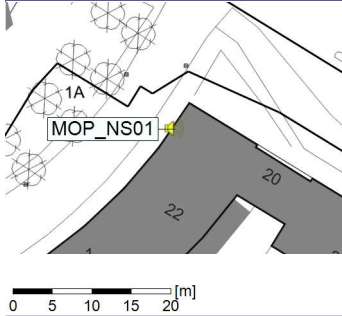

### Noise Time Related Diagram

31/07/2021  
01/08/2021

○○○○ MOP\_NS01

Project: Kronos Sydhavnen  
Construction: Mozarts Plads  
Location: N-V

Plan View

Remarks