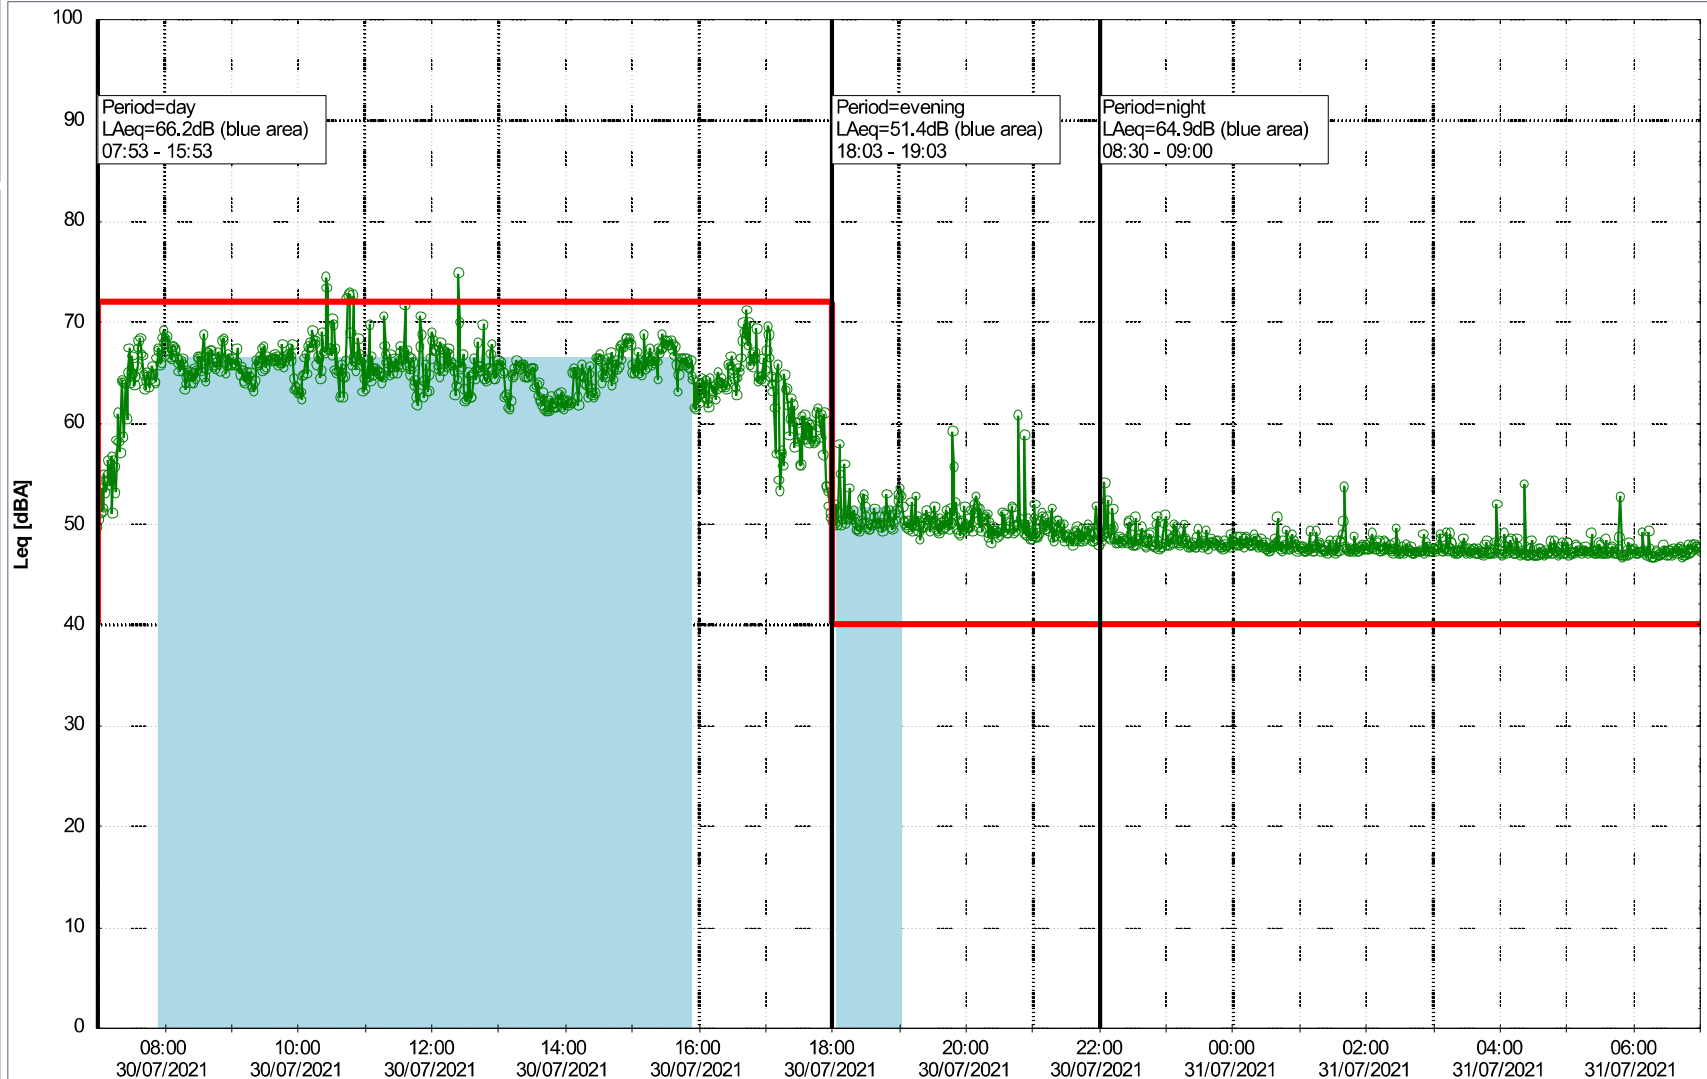

### Noise Time Related Diagram

29/07/2021  
30/07/2021

○○○○ MOP\_NS01

Project: Kronos Sydhavnen  
Construction: Mozarts Plads  
Location: N-V

Plan View

Remarks

...

### Noise Time Related Diagram

30/07/2021  
31/07/2021

○○○○ MOP\_NS01

Project: Kronos Sydhavnen  
Construction: Mozarts Plads  
Location: N-V

Plan View

Remarks