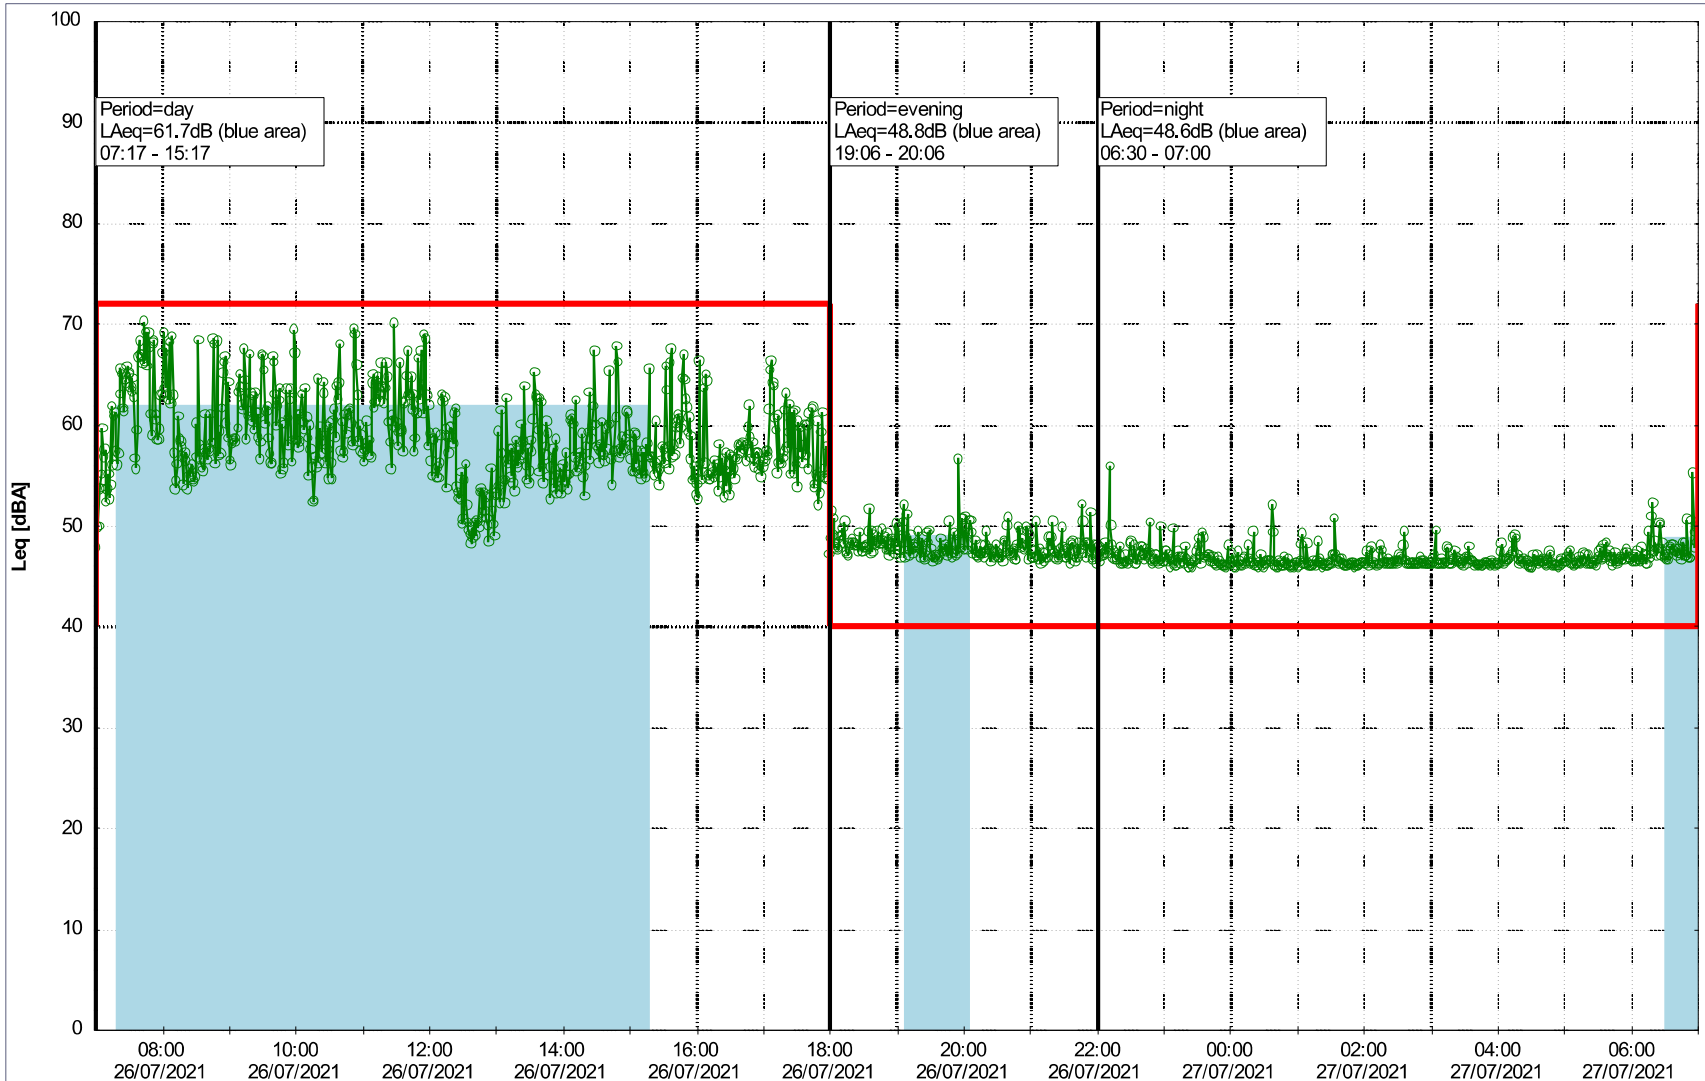

Noise Time Related Diagram

26/07/2021
27/07/2021

○○○○ MOP_NS01