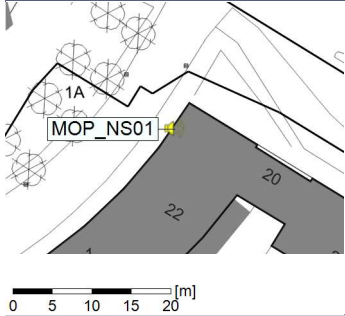

### Noise Time Related Diagram

26/07/2021  
27/07/2021

○○○○ MOP\_NS01

Project: Kronos Sydhavnen  
Construction: Mozarts Plads  
Location: N-V

Plan View

Remarks

...