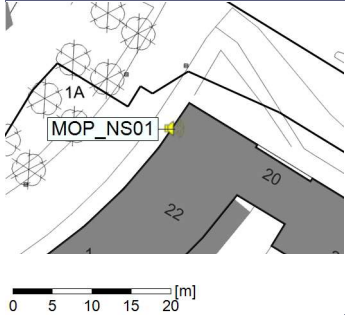

Project: Kronos Sydhavnen  
Construction: Mozarts Plads  
Location: N-V

Plan View

Remarks

...