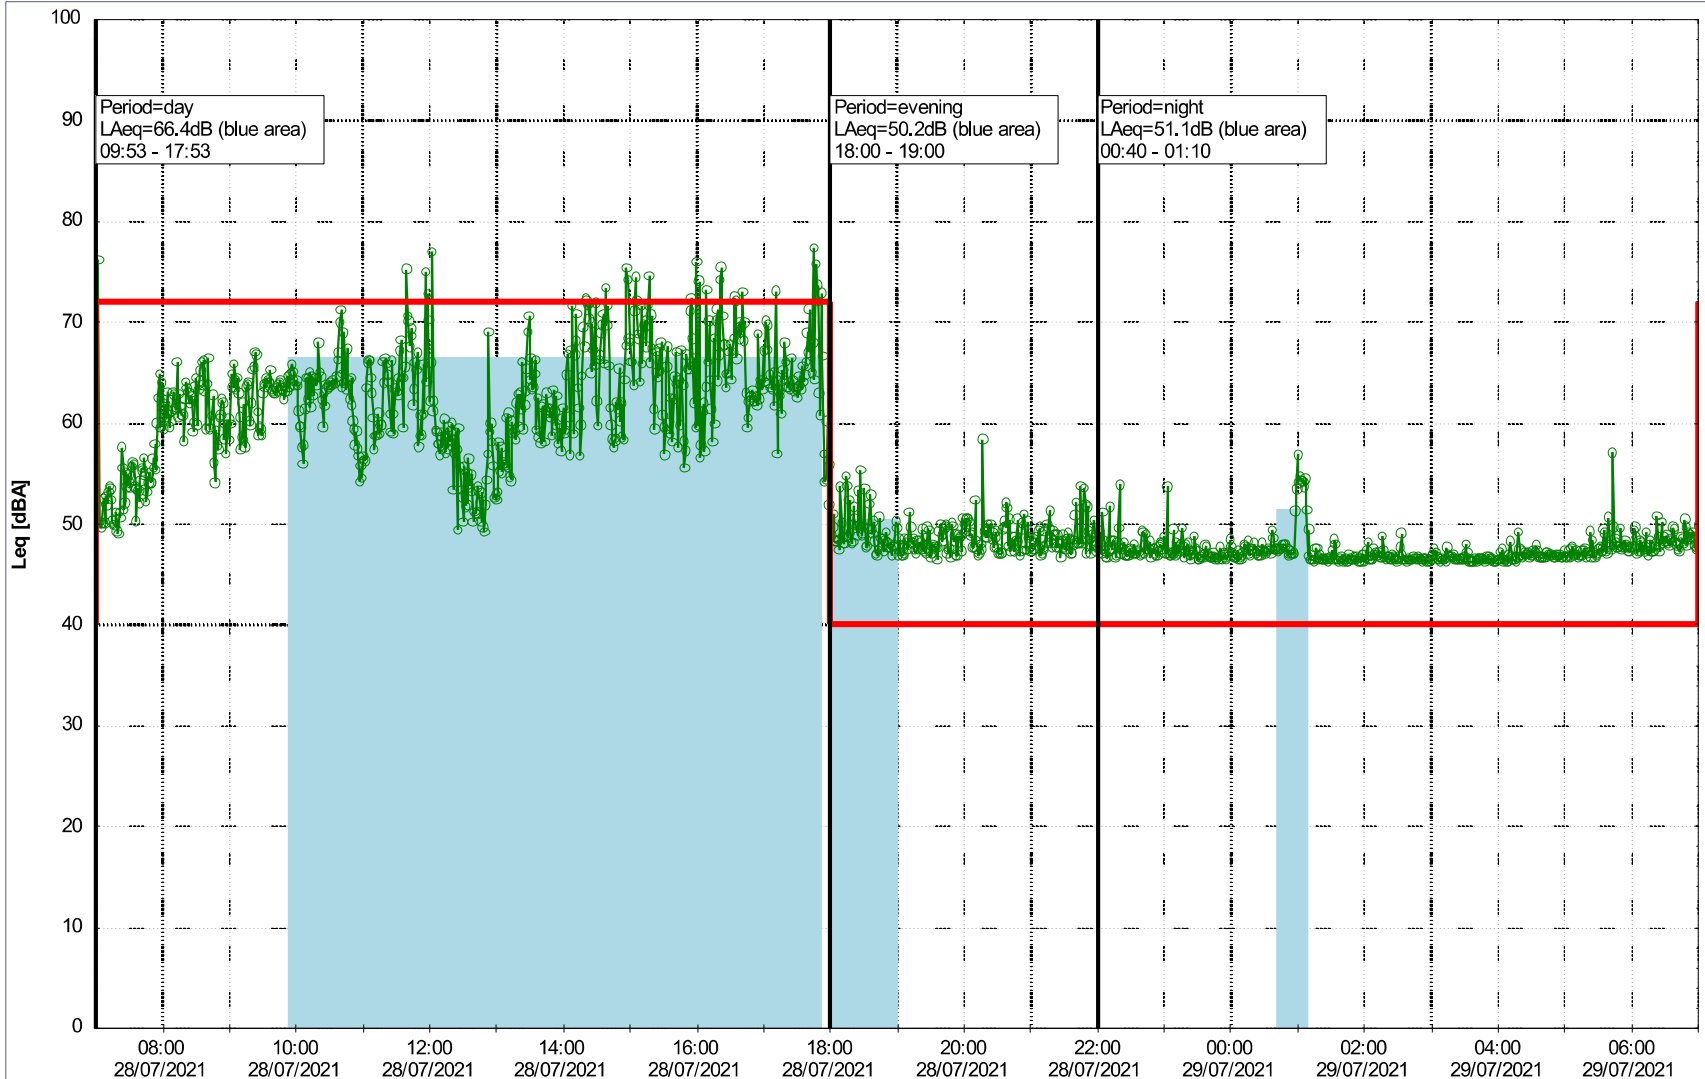

Noise Time Related Diagram

28/07/2021
29/07/2021

○○○ MOP_NS01