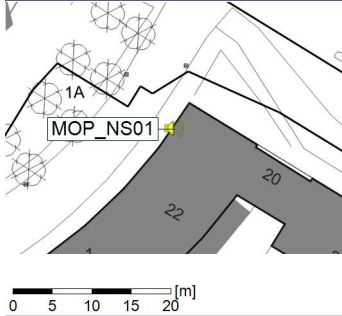

### Noise Time Related Diagram

30/07/2021  
31/07/2021

○○○○ MOP\_NS01

Project: Kronos Sydhavnen  
Construction: Mozarts Plads  
Location: N-V

Plan View

Remarks