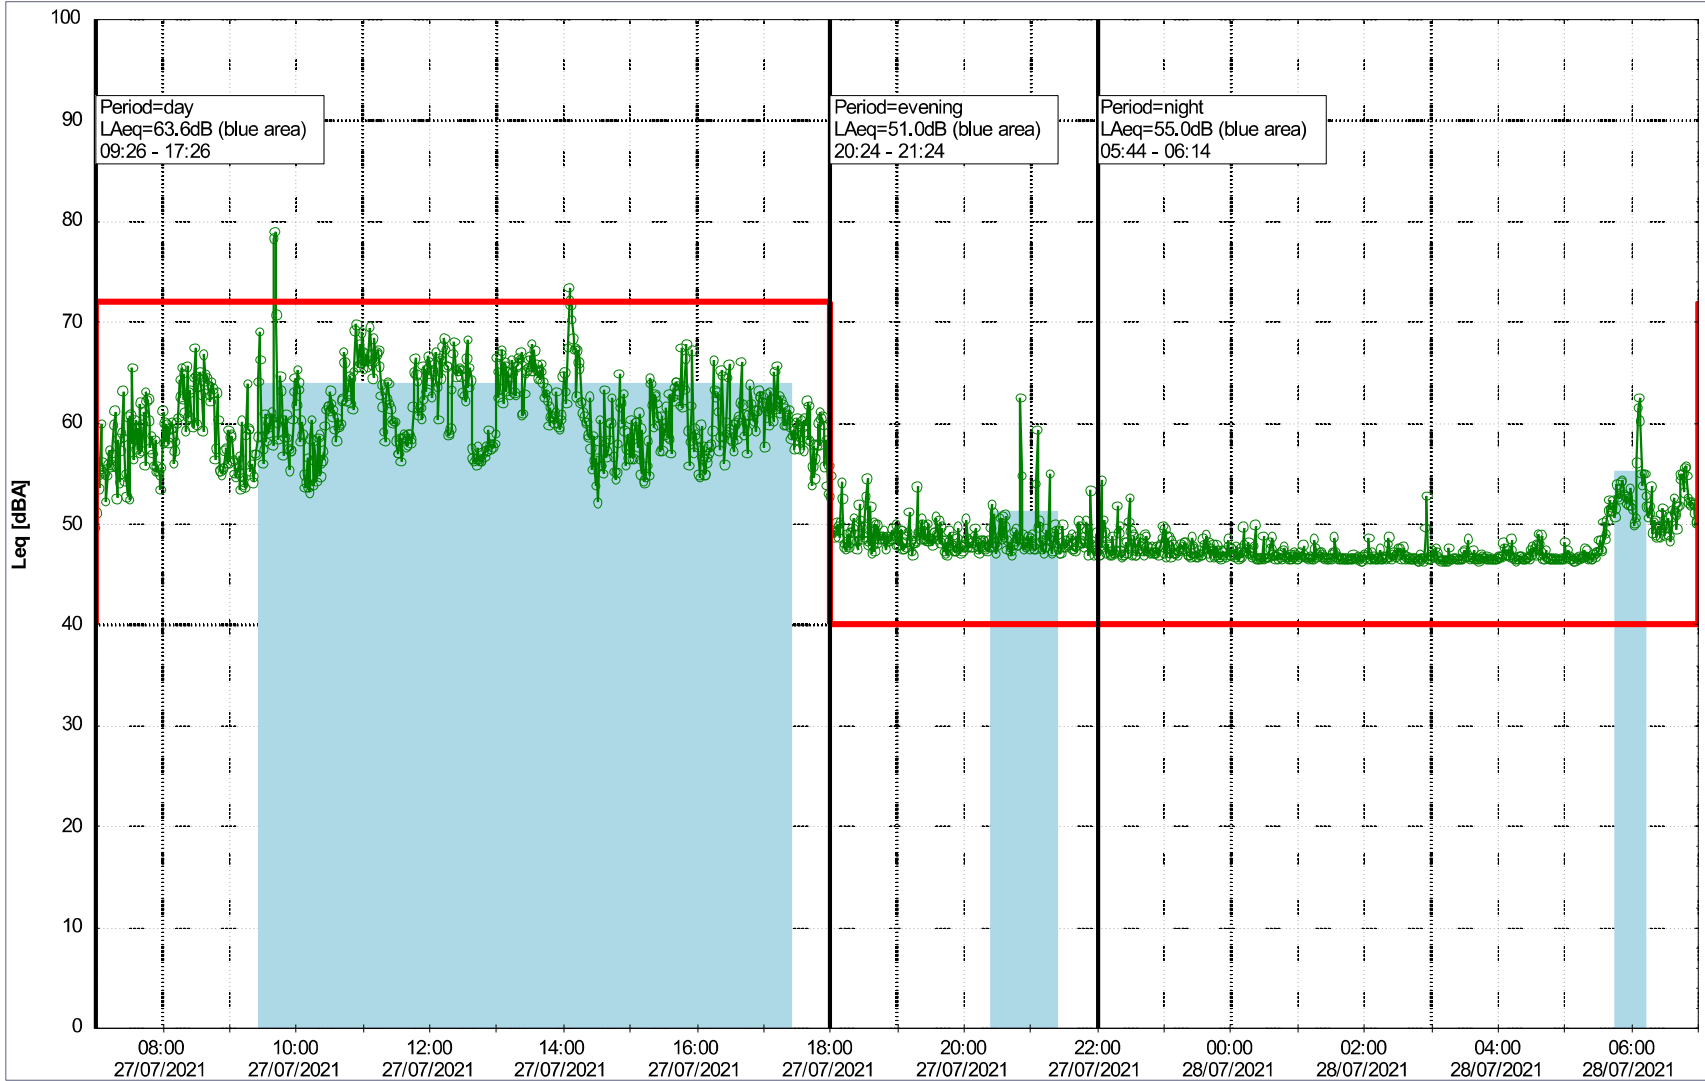

Noise Time Related Diagram

27/07/2021
28/07/2021

○○○○ MOP_NS01