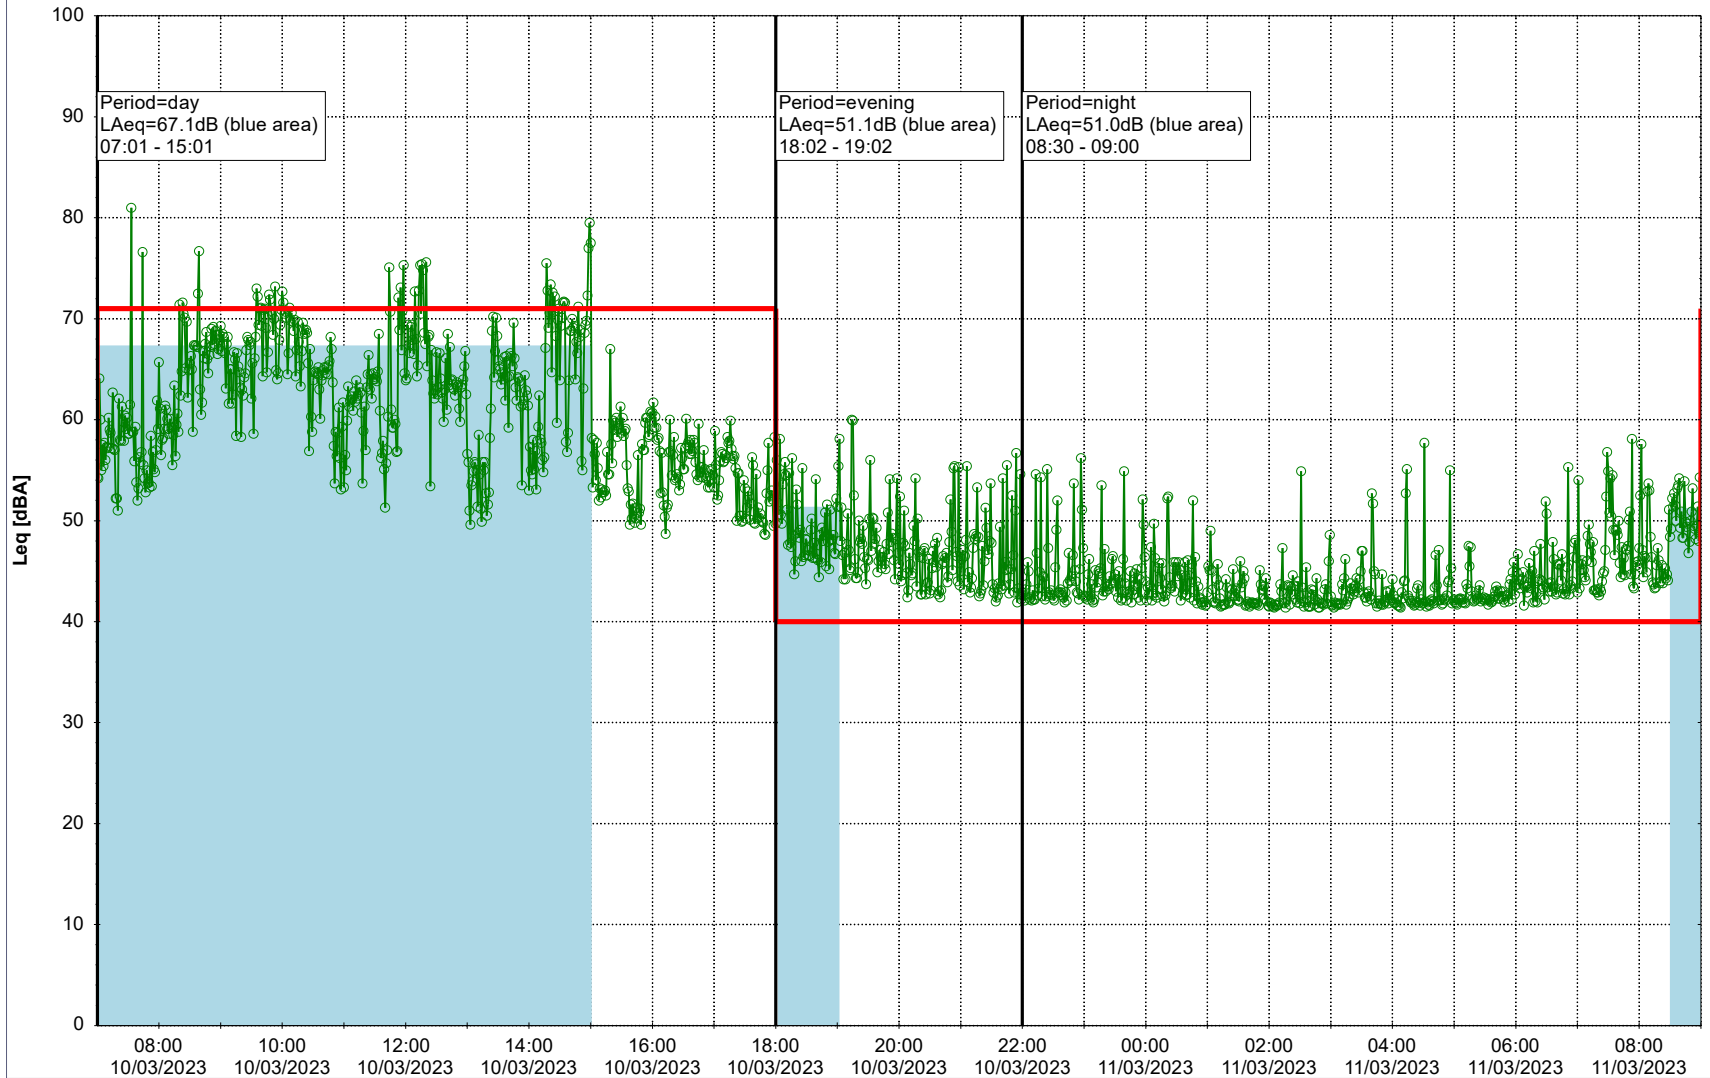

Noise Time Related Diagram

10/03/2023
11/03/2023

○ ○ ○ ○ NEL_NS01