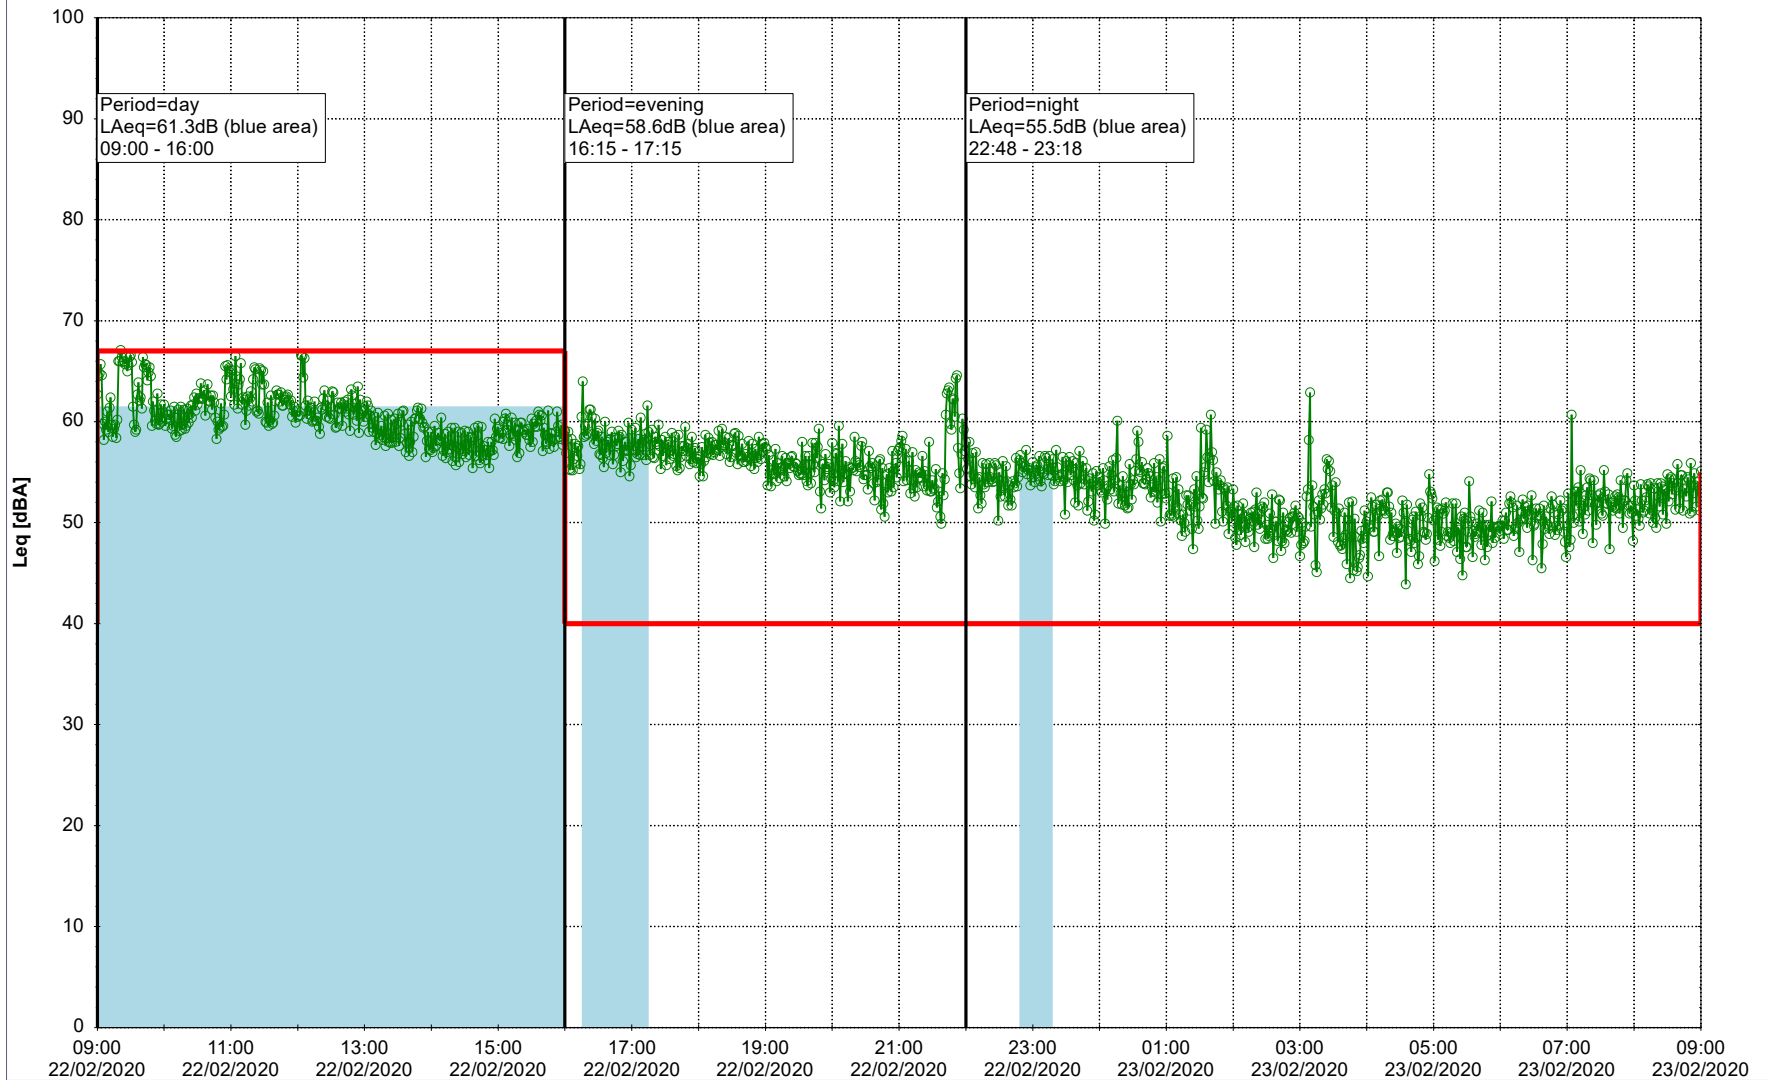

Plan View

Remarks

...

Noise Time Related Diagram

20/02/2020
21/02/2020

SLU_NS01

Project: Kronos Sydhavnen
Construction: Sluseholmen
Location: N-V

Plan View

Remarks

...

Noise Time Related Diagram

21/02/2020
22/02/2020

SLU_NS01

Project: Kronos Sydhavnen
Construction: Sluseholmen
Location: N-V

Plan View

Remarks

...

Noise Time Related Diagram

22/02/2020
23/02/2020

○○○ SLU_NS01

Project: Kronos Sydhavnen
Construction: Sluseholmen
Location: N-V

Plan View

0 5 10 15 20 [m]

Remarks