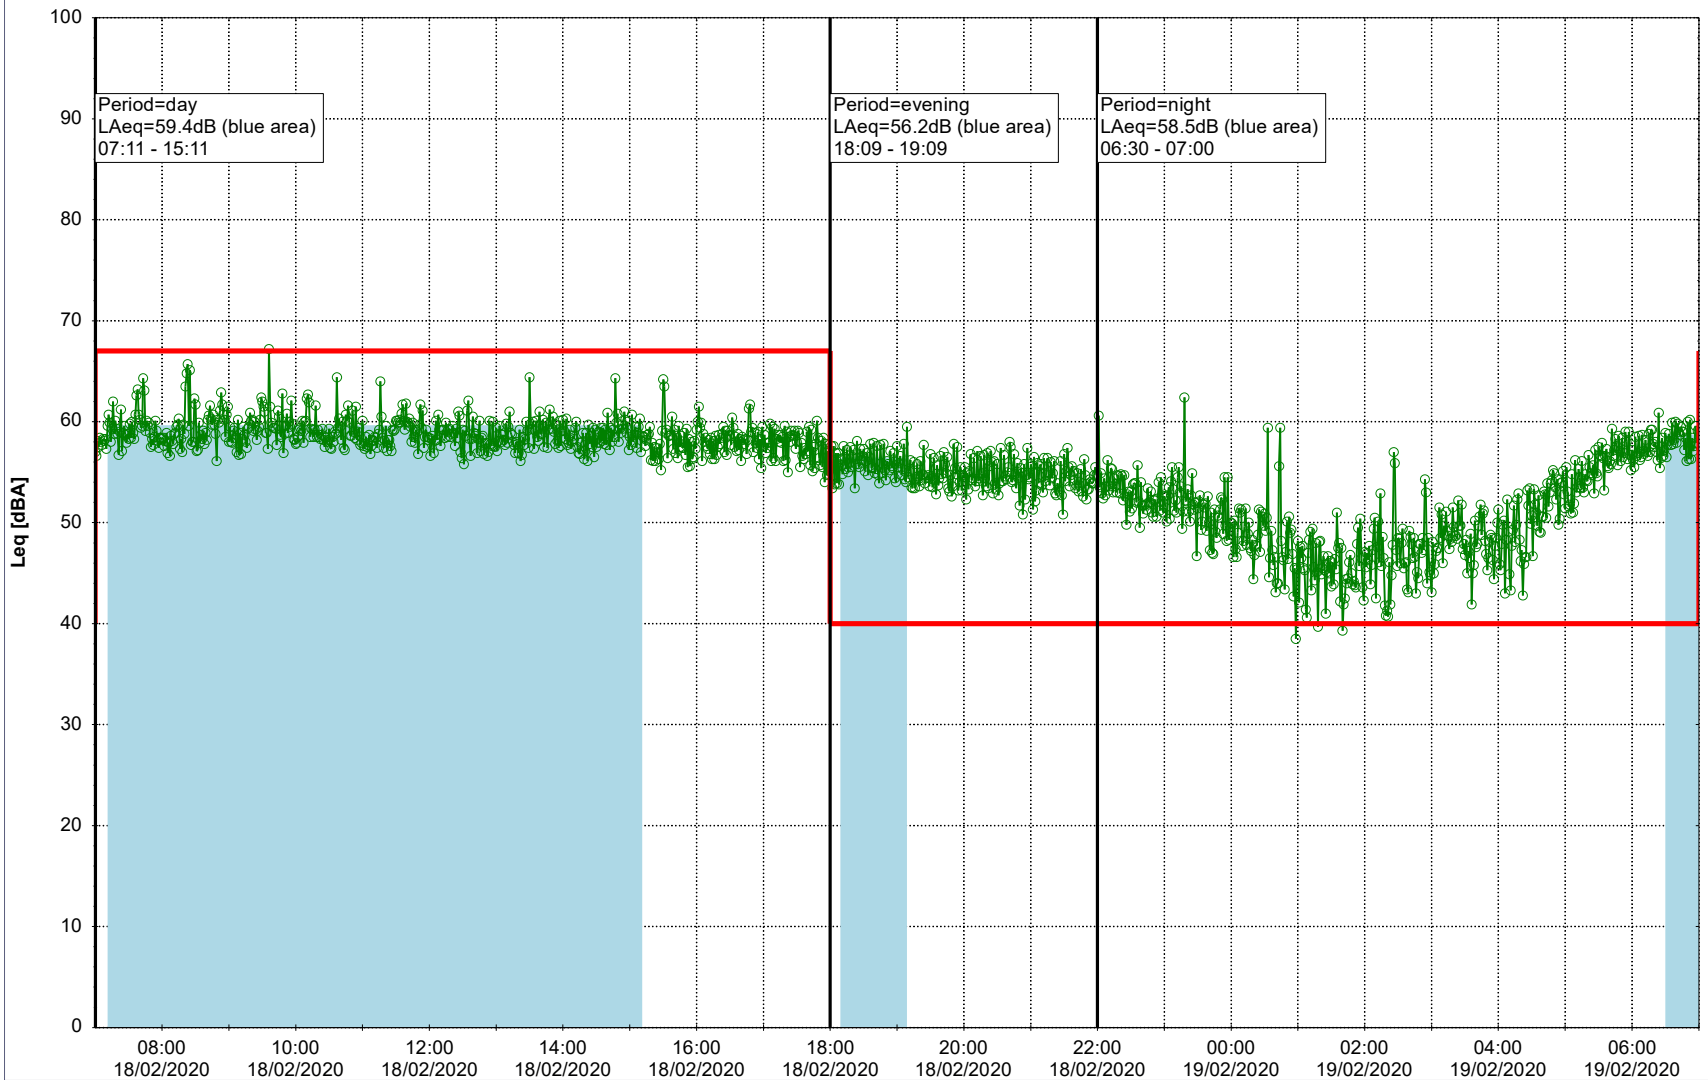

Project: Kronos Sydhavnen
Construction: Sluseholmen
Location: N-V

Plan View

0 5 10 15 20 [m]

Remarks

...

Noise Time Related Diagram

18/02/2020
19/02/2020

○○○○ SLU_NS01

Project: Kronos Sydhavnen
Construction: Sluseholmen
Location: N-V

Plan View

Remarks

...

Noise Time Related Diagram

19/02/2020
20/02/2020

○○○ SLU_NS01

Project: Kronos Sydhavnen
Construction: Sluseholmen
Location: N-V

Plan View

Remarks

...

Noise Time Related Diagram

20/02/2020
21/02/2020

SLU_NS01

Project: Kronos Sydhavnen
Construction: Sluseholmen
Location: N-V

Plan View

...

Noise Time Related Diagram

22/02/2020
23/02/2020

○○○ SLU_NS01

Project: Kronos Sydhavnen
Construction: Sluseholmen
Location: N-V

Plan View

0 5 10 15 20 [m]

Remarks