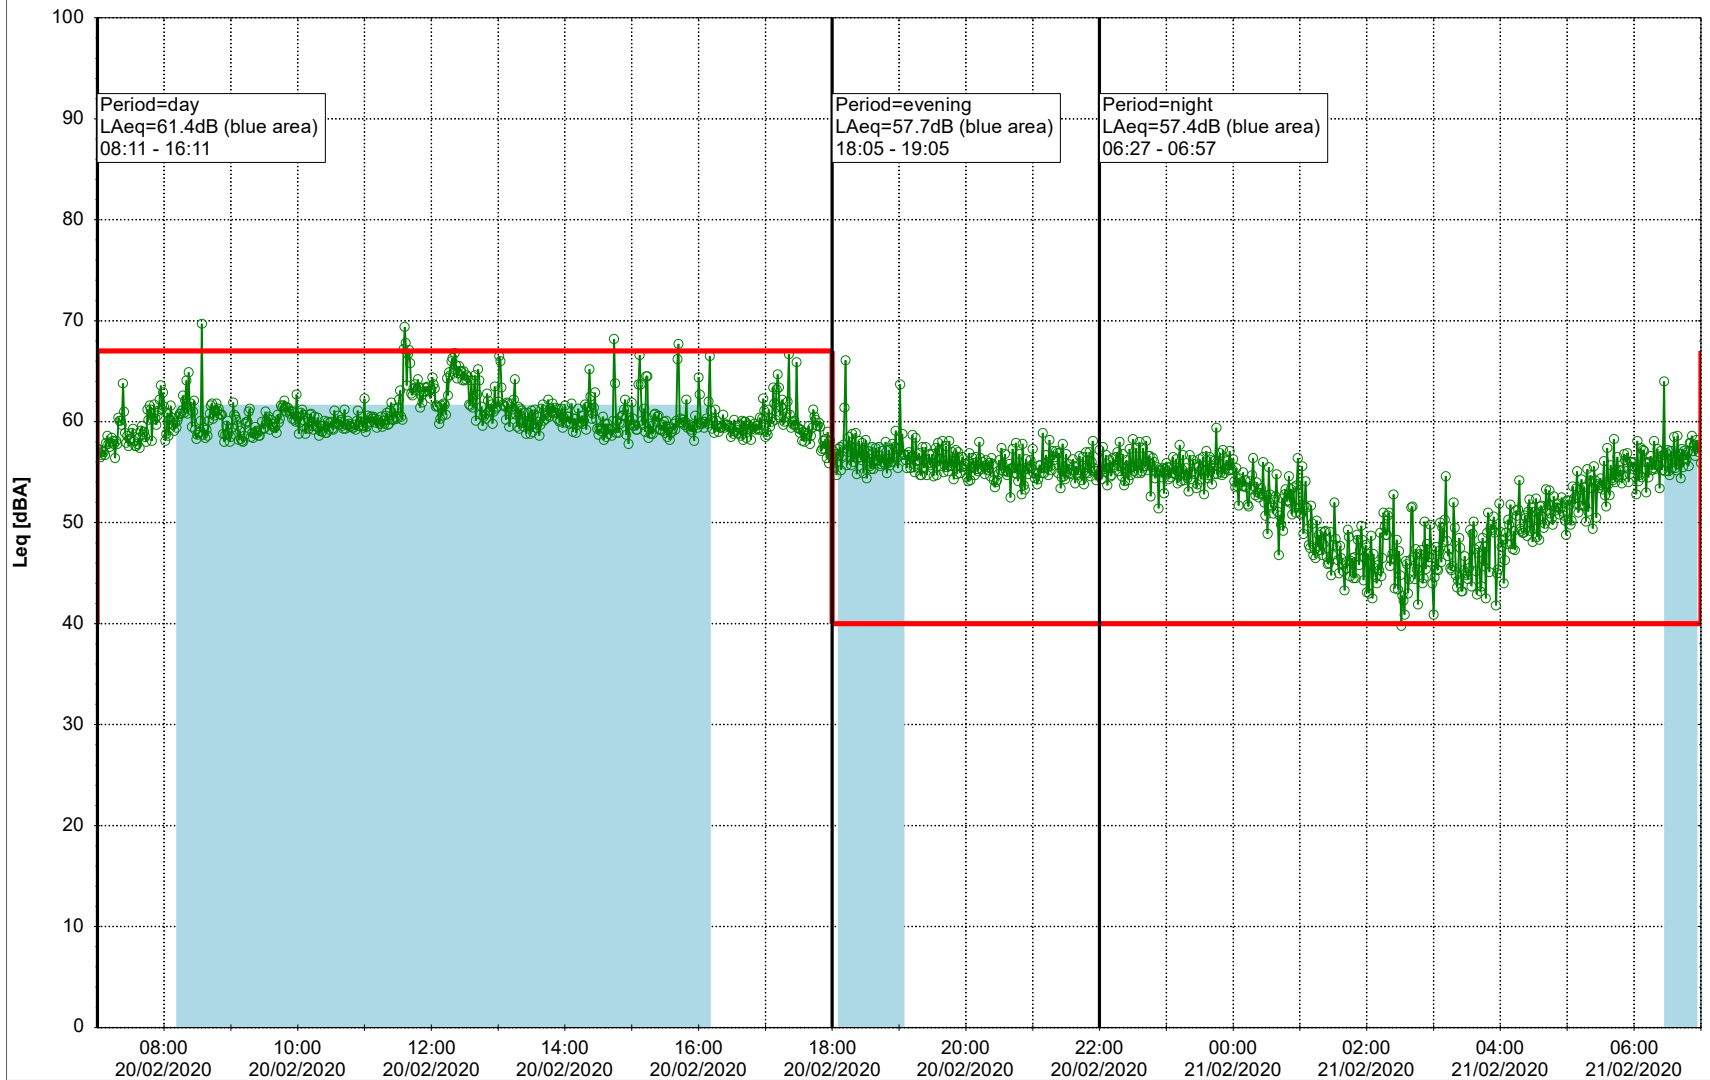

Project: Kronos Sydhavnen
Construction: Sluseholmen
Location: N-V

Plan View

Remarks

...

Noise Time Related Diagram

19/02/2020
20/02/2020

○○○ SLU_NS01

Project: Kronos Sydhavnen
Construction: Sluseholmen
Location: N-V

Plan View

Remarks

...

Noise Time Related Diagram

20/02/2020
21/02/2020

SLU_NS01

Project: Kronos Sydhavnen
Construction: Sluseholmen
Location: N-V

Plan View

Remarks

...

Noise Time Related Diagram

21/02/2020
22/02/2020

SLU_NS01

Project: Kronos Sydhavnen
Construction: Sluseholmen
Location: N-V

Plan View

Remarks

...

Noise Time Related Diagram

22/02/2020
23/02/2020

○○○ SLU_NS01

Project: Kronos Sydhavnen
Construction: Sluseholmen
Location: N-V

Plan View

0 5 10 15 20 [m]

Remarks