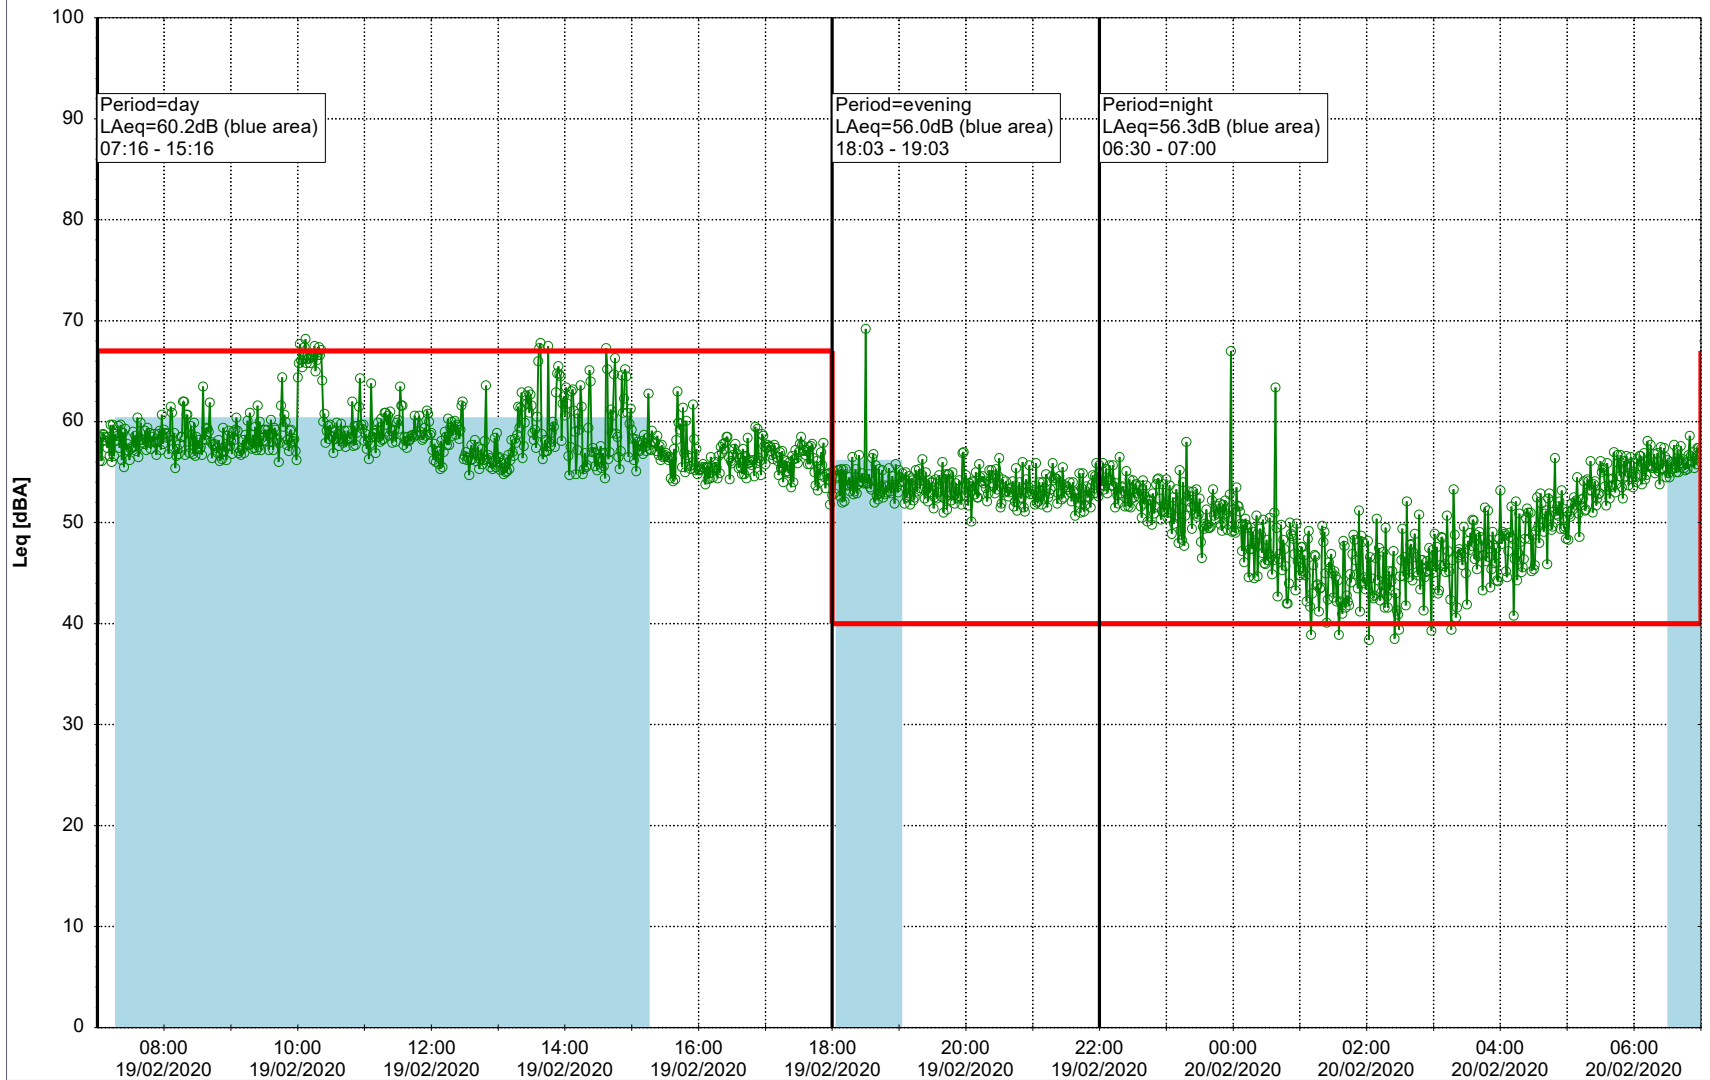

Project: Kronos Sydhavnen
Construction: Sluseholmen
Location: N-V

Plan View

Remarks

...

Noise Time Related Diagram

19/02/2020
20/02/2020

○○○ SLU_NS01

Project: Kronos Sydhavnen
Construction: Sluseholmen
Location: N-V

Plan View

Remarks

...

Noise Time Related Diagram

20/02/2020
21/02/2020

SLU_NS01

Project: Kronos Sydhavnen
Construction: Sluseholmen
Location: N-V

Plan View

Remarks

...

Noise Time Related Diagram

21/02/2020
22/02/2020

SLU_NS01

Project: Kronos Sydhavnen
Construction: Sluseholmen
Location: N-V

Plan View

Remarks

...

Noise Time Related Diagram

22/02/2020
23/02/2020

○○○ SLU_NS01

Project: Kronos Sydhavnen
Construction: Sluseholmen
Location: N-V

Plan View

0 5 10 15 20 [m]

Remarks