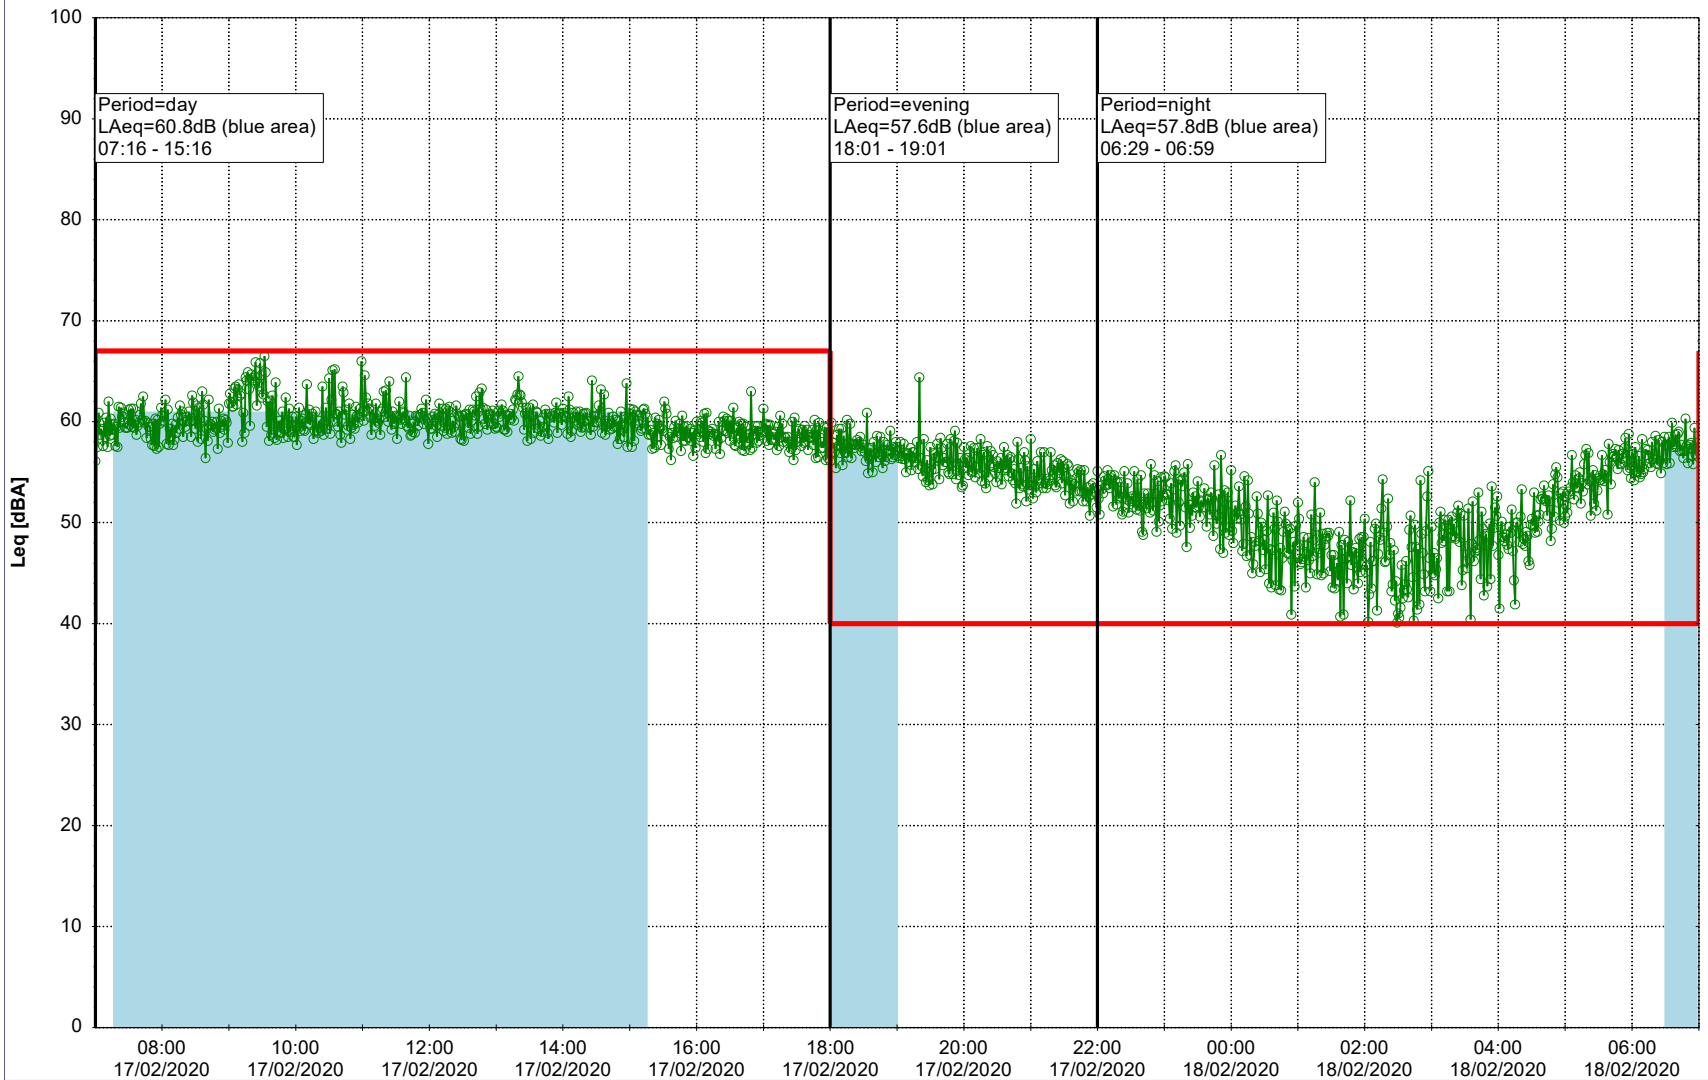

Project: Kronos Sydhavnen
Construction: Sluseholmen
Location: N-V

Plan View

0 5 10 15 20 [m]

Remarks

...

Noise Time Related Diagram

17/02/2020
18/02/2020

○○○○ SLU_NS01

Project: Kronos Sydhavnen
Construction: Sluseholmen
Location: N-V

Plan View

0 5 10 15 20 [m]

Remarks

...

Noise Time Related Diagram

18/02/2020
19/02/2020

○○○○ SLU_NS01

Project: Kronos Sydhavnen
Construction: Sluseholmen
Location: N-V

Plan View

Remarks

...

Noise Time Related Diagram

19/02/2020
20/02/2020

○○○ SLU_NS01

Project: Kronos Sydhavnen
Construction: Sluseholmen
Location: N-V

...

Noise Time Related Diagram

22/02/2020
23/02/2020

○○○ SLU_NS01

Project: Kronos Sydhavnen
Construction: Sluseholmen
Location: N-V

Plan View

0 5 10 15 20 [m]

Remarks