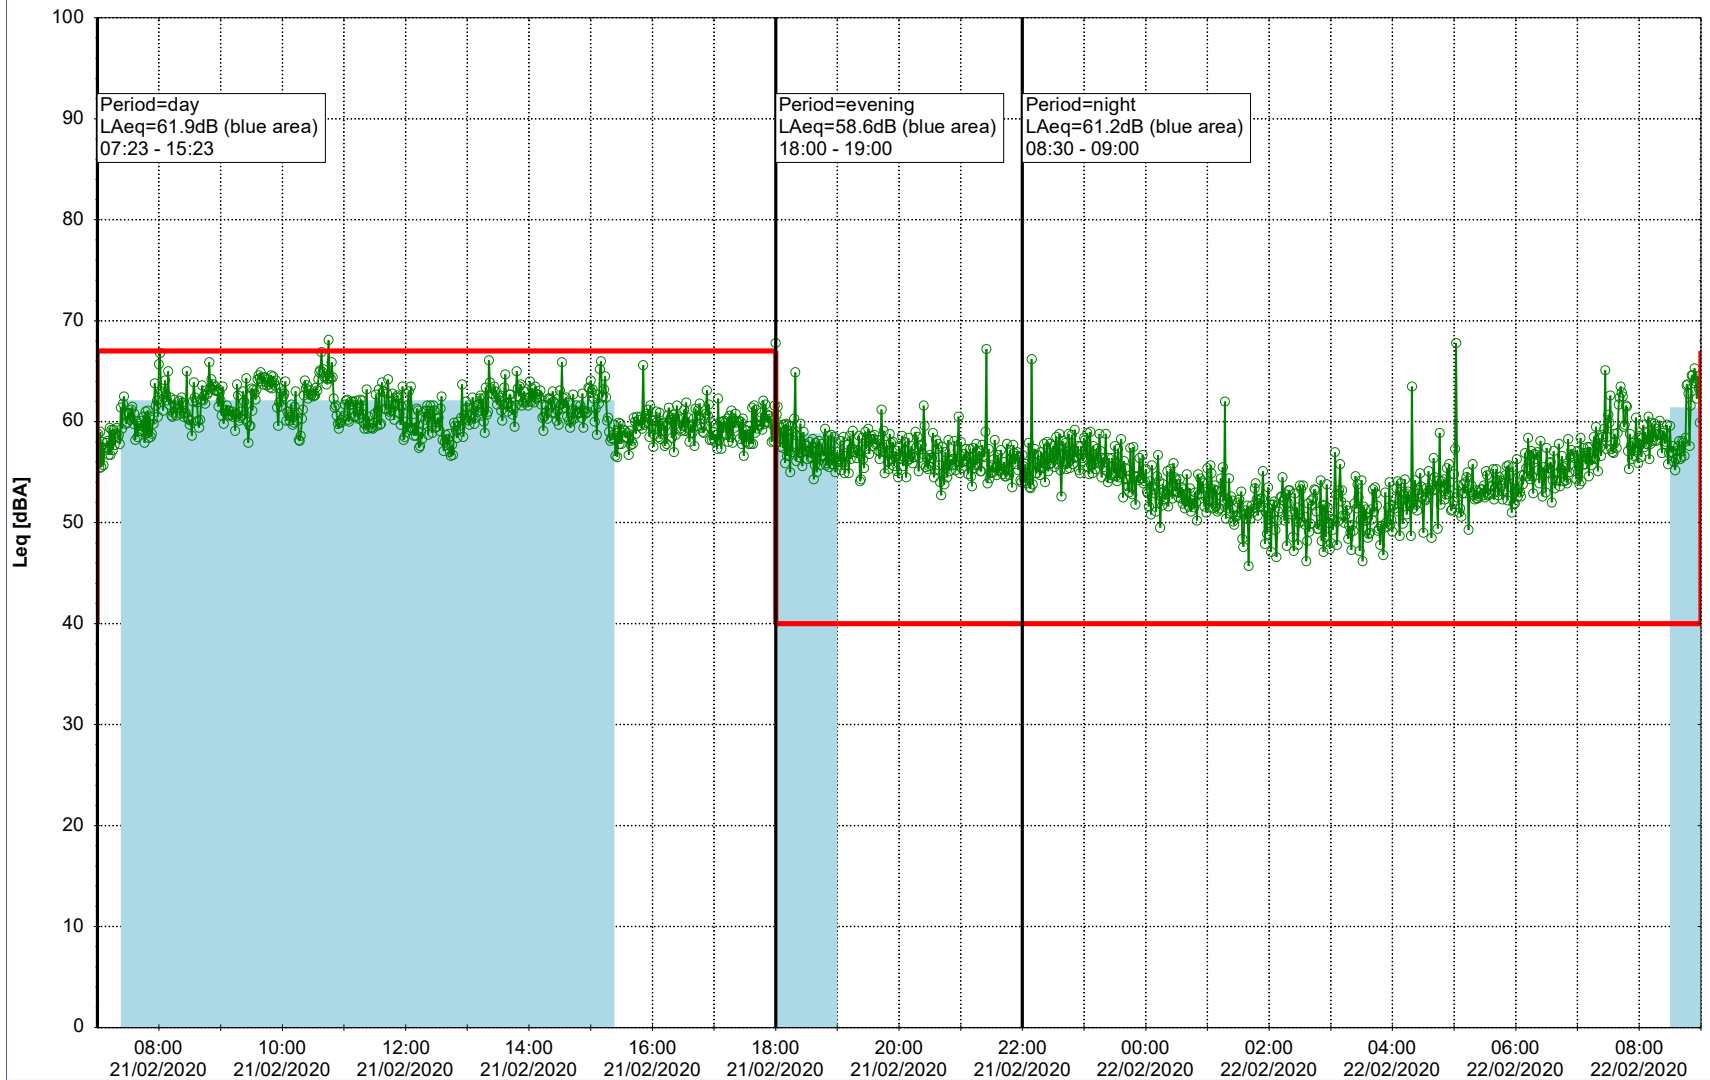

Project: Kronos Sydhavnen
Construction: Sluseholmen
Location: N-V

Plan View

Remarks

...

Noise Time Related Diagram

19/02/2020
20/02/2020

○○○ SLU_NS01

Project: Kronos Sydhavnen
Construction: Sluseholmen
Location: N-V

Plan View

Remarks

...

Noise Time Related Diagram

20/02/2020
21/02/2020

SLU_NS01

Project: Kronos Sydhavnen
Construction: Sluseholmen
Location: N-V

Plan View

Remarks

...

Noise Time Related Diagram

21/02/2020
22/02/2020

SLU_NS01

Project: Kronos Sydhavnen
Construction: Sluseholmen
Location: N-V

Plan View

Remarks

...

Noise Time Related Diagram

22/02/2020
23/02/2020

○○○ SLU_NS01

Project: Kronos Sydhavnen
Construction: Sluseholmen
Location: N-V

Plan View

0 5 10 15 20 [m]

Remarks