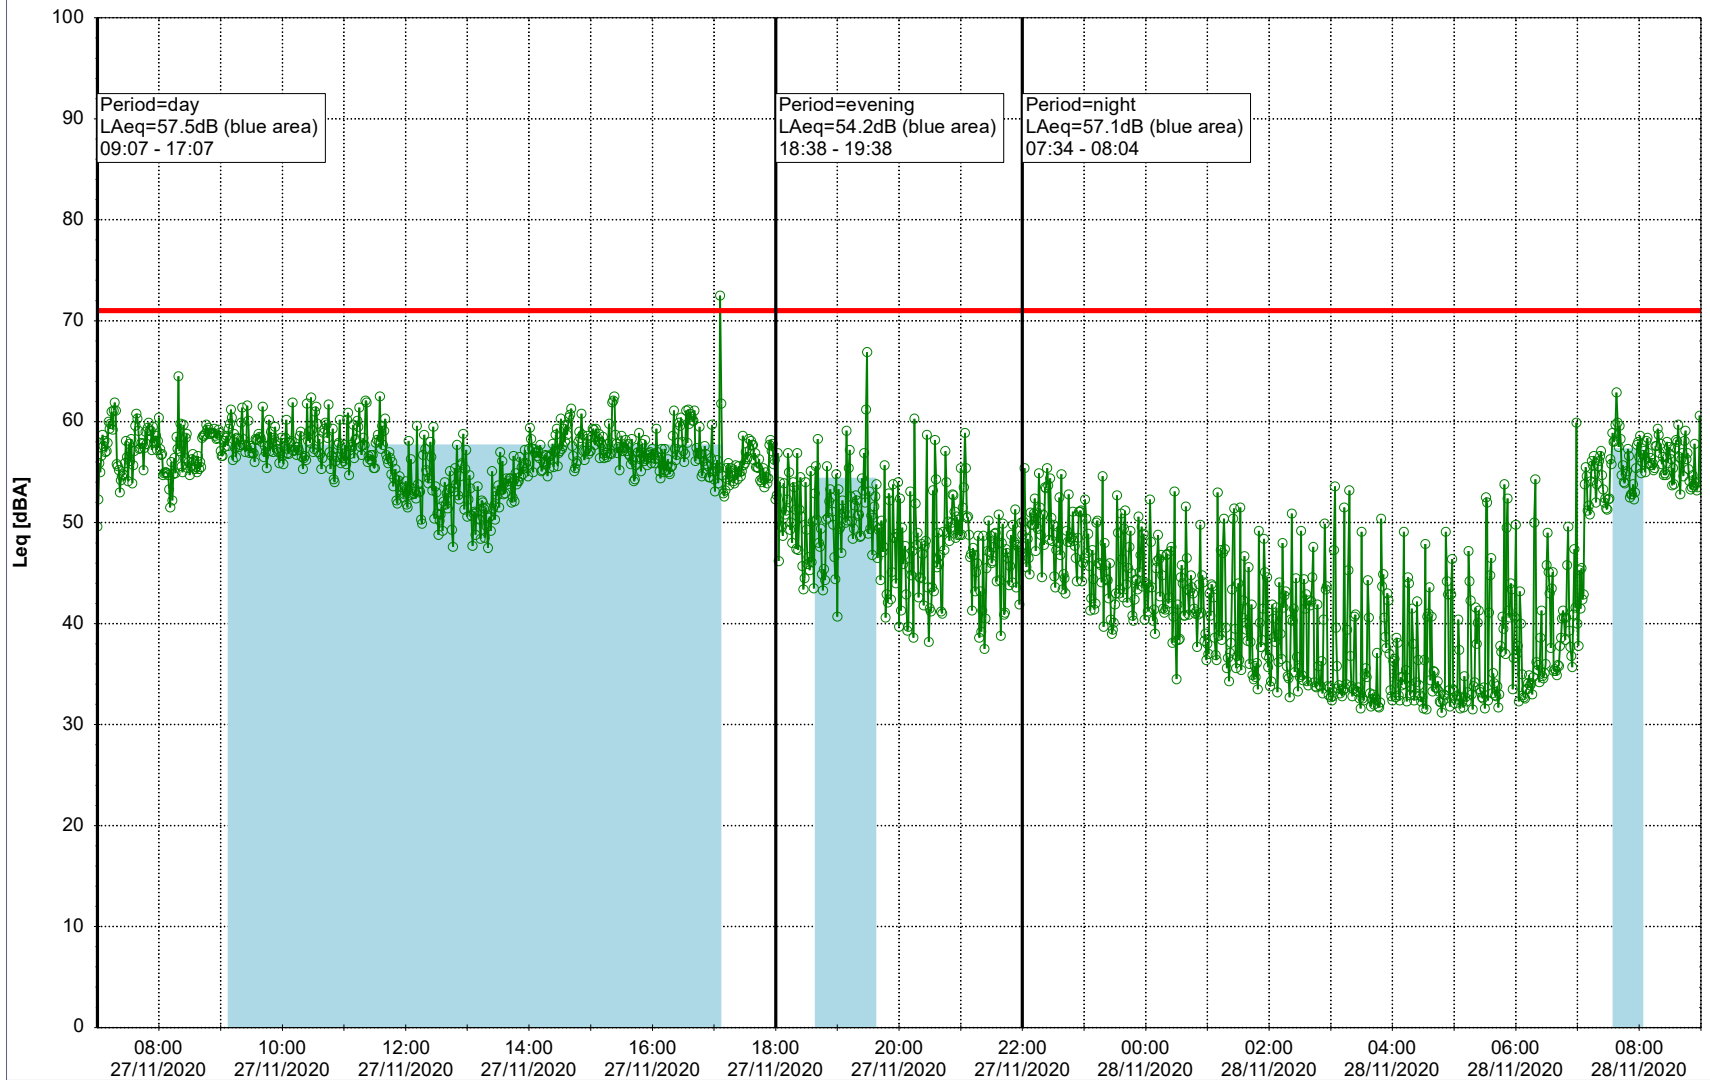

Remarks

...

Noise Time Related Diagram

25/11/2020
26/11/2020

○ ○ ○ ○ NEL_NS01

Project: Kronos Sydhavnen
Construction: Ny Ellebjerg
Location: N-V

Plan View

Remarks

...

Noise Time Related Diagram

26/11/2020
27/11/2020

○ ○ ○ ○ NEL_NS01

Project: Kronos Sydhavnen
Construction: Ny Ellebjerg
Location: N-V

Plan View

Remarks

...

Noise Time Related Diagram

27/11/2020
28/11/2020

○ NEL_NS01

Project: Kronos Sydhavnen
Construction: Ny Ellebjerg
Location: N-V

Plan View

Remarks

...

Noise Time Related Diagram

28/11/2020
29/11/2020

○ ○ ○ ○ NEL_NS01

Project: Kronos Sydhavnen
Construction: Ny Ellebjerg
Location: N-V

29/11/2020
30/11/2020

Plan View

Remarks

...

Noise Time Related Diagram