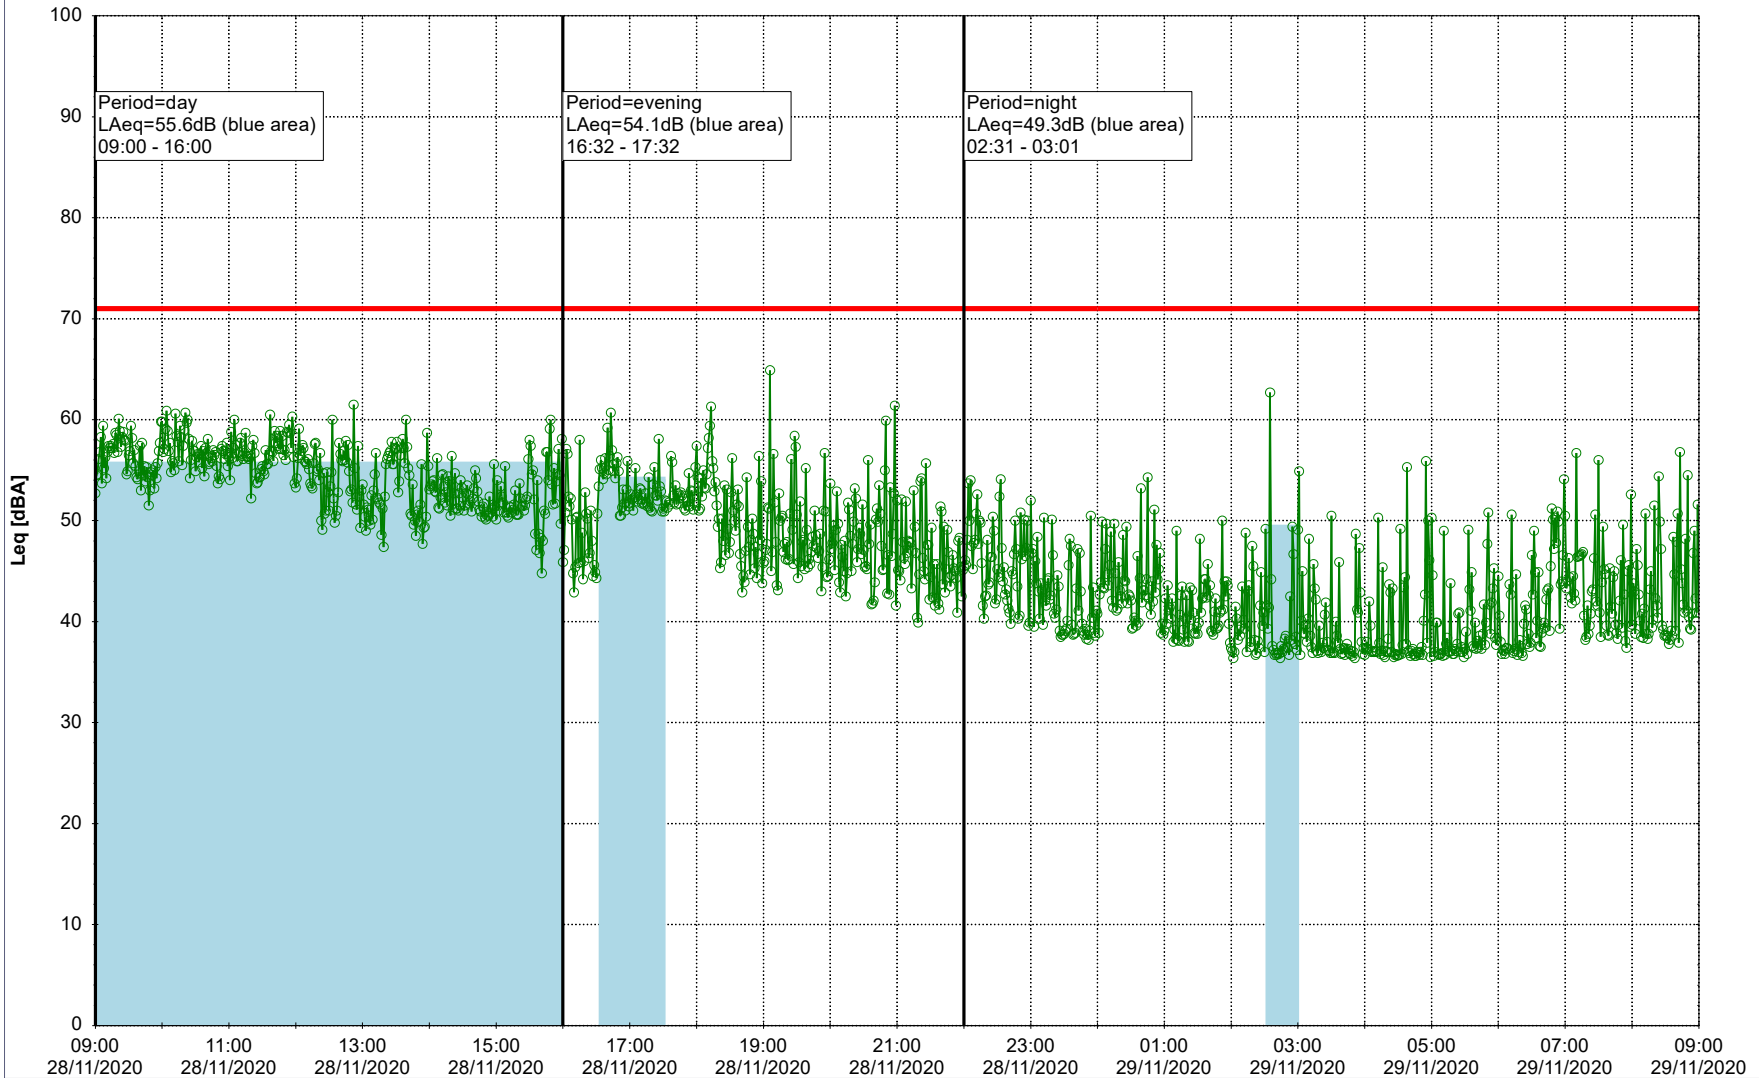

Noise Time Related Diagram

27/11/2020
28/11/2020

○ NEL_NS01

Project: Kronos Sydhavnen
Construction: Ny Ellebjerg
Location: N-V

Plan View

Remarks

...

Noise Time Related Diagram

28/11/2020
29/11/2020

○ ○ ○ ○ NEL_NS01

Project: Kronos Sydhavnen
Construction: Ny Ellebjerg
Location: N-V

29/11/2020
30/11/2020

Plan View

Remarks

...

Noise Time Related Diagram