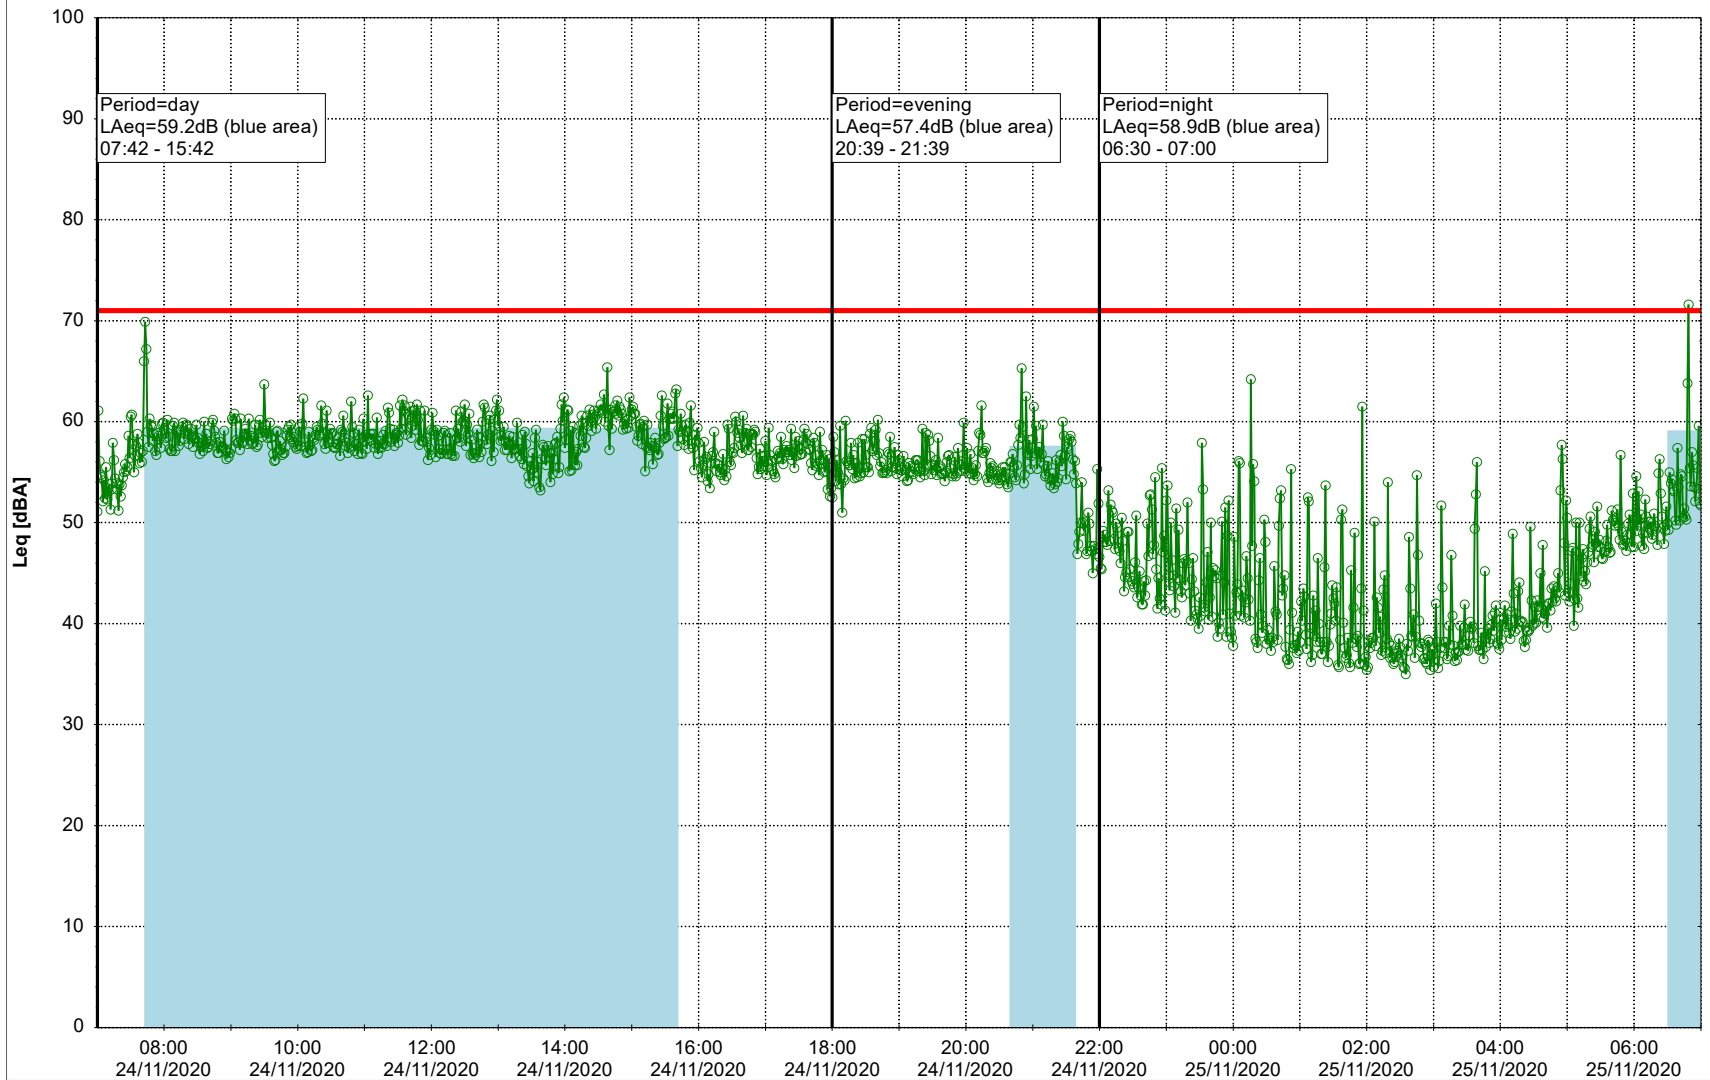

Plan View

Remarks

...

Noise Time Related Diagram

24/11/2020
25/11/2020

○ ○ ○ ○ NEL_NS01

Project: Kronos Sydhavnen
Construction: Ny Ellebjerg
Location: N-V

Plan View

Remarks

...

Noise Time Related Diagram

25/11/2020
26/11/2020

○ ○ ○ ○ NEL_NS01

Project: Kronos Sydhavnen
Construction: Ny Ellebjerg
Location: N-V

Plan View

Remarks

Noise Time Related Diagram

27/11/2020
28/11/2020

○ NEL_NS01

Project: Kronos Sydhavnen
Construction: Ny Ellebjerg
Location: N-V

Plan View

Remarks

...

Noise Time Related Diagram

28/11/2020
29/11/2020

○ ○ ○ ○ NEL_NS01

Project: Kronos Sydhavnen
Construction: Ny Ellebjerg
Location: N-V

29/11/2020
30/11/2020

Plan View

Remarks

...

Noise Time Related Diagram