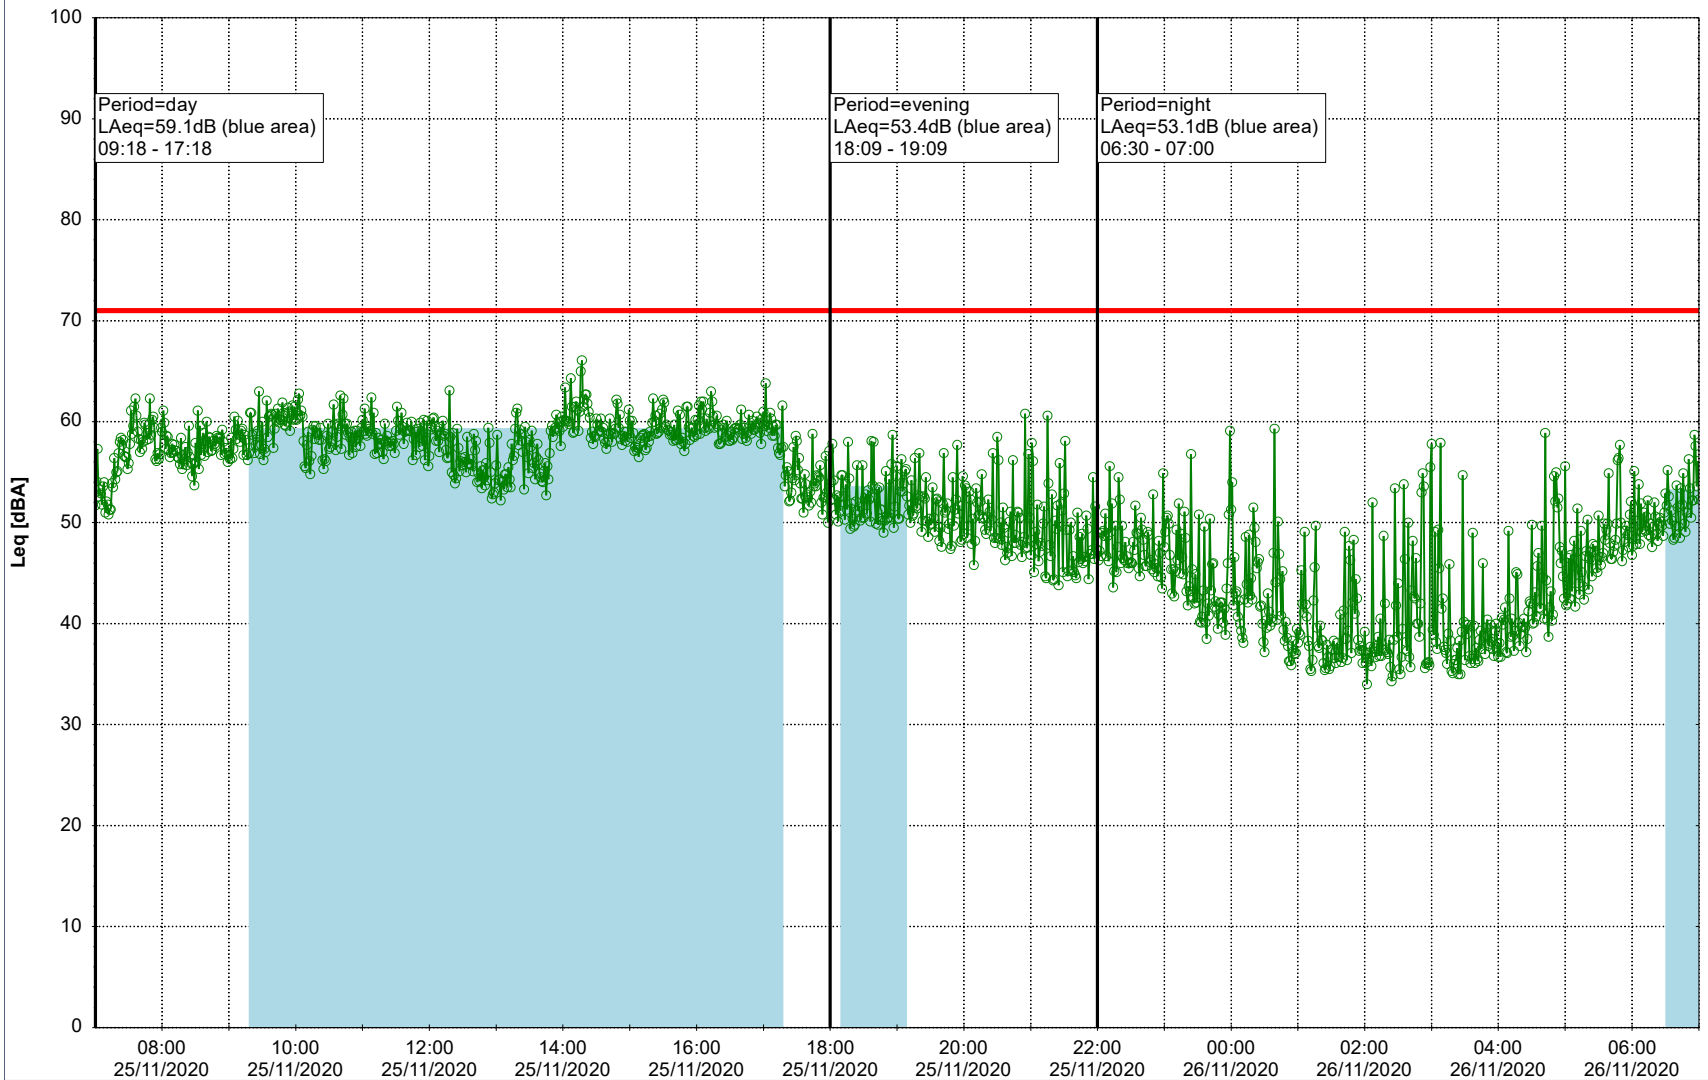

Plan View

Remarks

...

Noise Time Related Diagram

24/11/2020
25/11/2020

○ ○ ○ ○ NEL_NS01

Project: Kronos Sydhavnen
Construction: Ny Ellebjerg
Location: N-V

Plan View

Remarks

...

Noise Time Related Diagram

25/11/2020
26/11/2020

○ ○ ○ ○ NEL_NS01

Project: Kronos Sydhavnen
Construction: Ny Ellebjerg
Location: N-V

Plan View

Remarks

Noise Time Related Diagram

27/11/2020
28/11/2020

○ NEL_NS01

Project: Kronos Sydhavnen
Construction: Ny Ellebjerg
Location: N-V

Plan View

Remarks

...

Noise Time Related Diagram

28/11/2020
29/11/2020

○ ○ ○ ○ NEL_NS01

Project: Kronos Sydhavnen
Construction: Ny Ellebjerg
Location: N-V

29/11/2020
30/11/2020

Plan View

Remarks

...

Noise Time Related Diagram