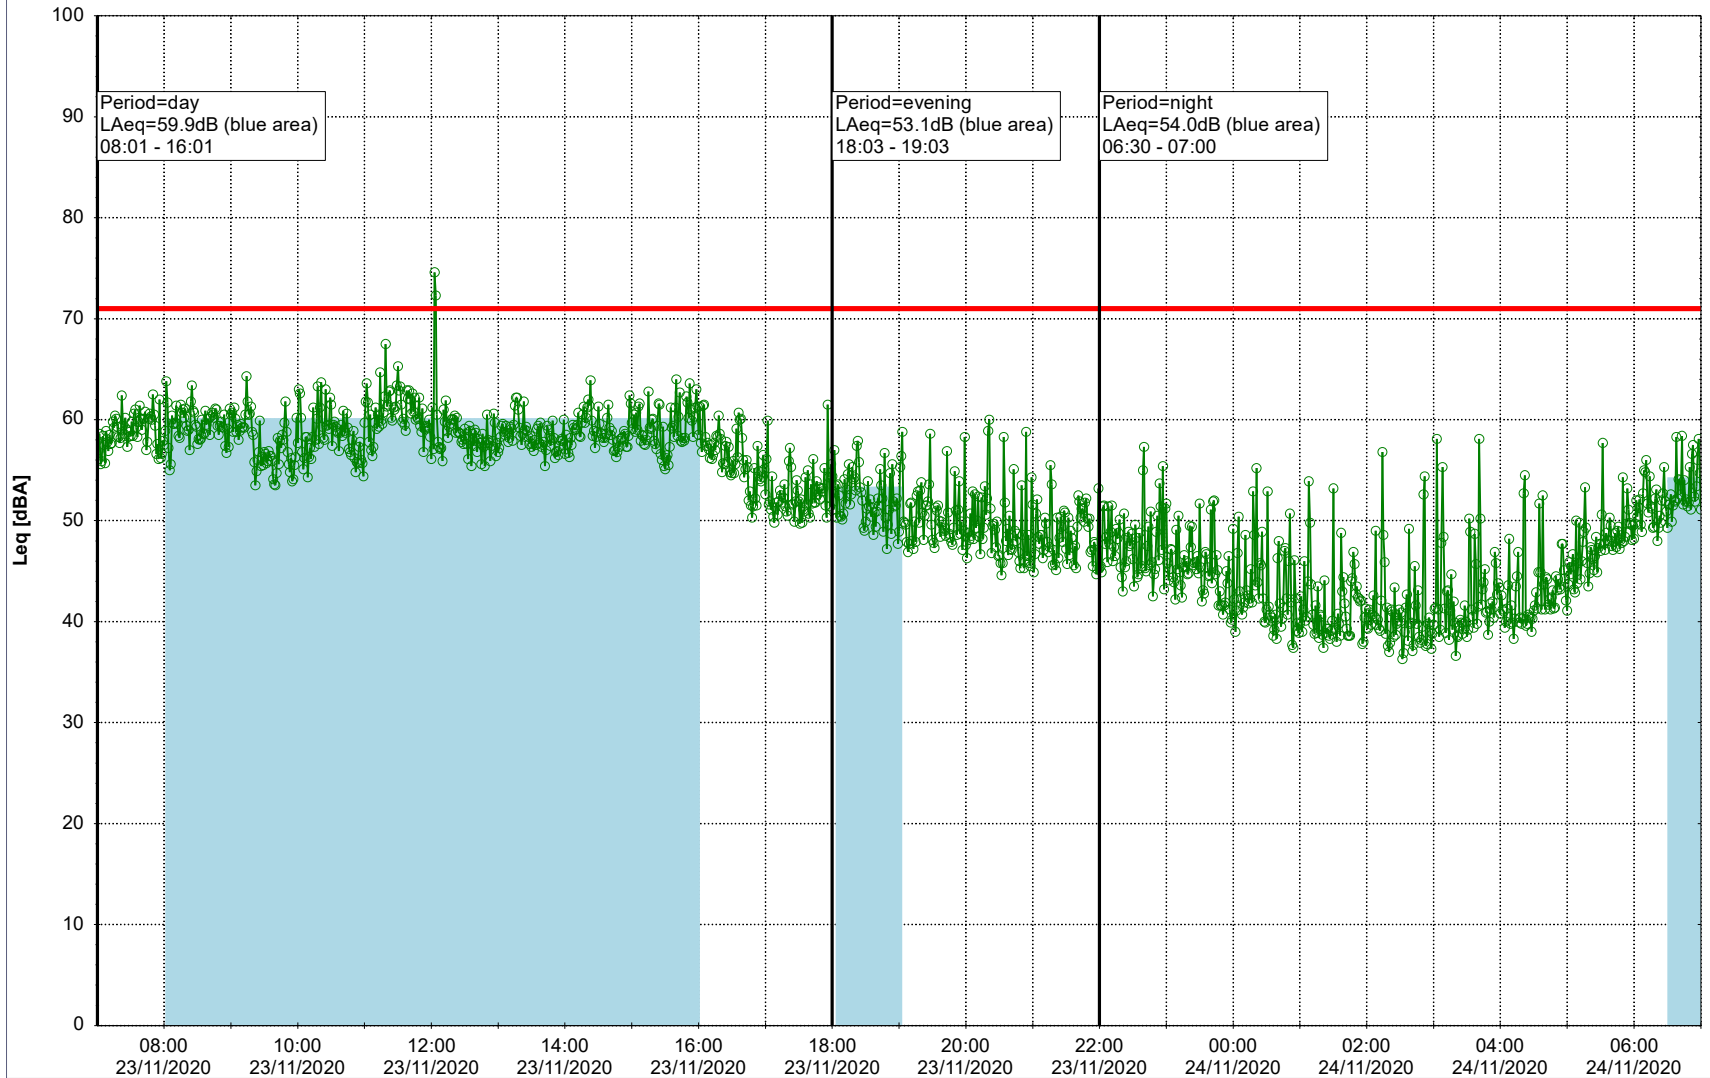

Project: Kronos Sydhavnen
Construction: Ny Ellebjerg
Location: N-V

23/11/2020
24/11/2020

Plan View

Remarks

...

Noise Time Related Diagram

○ NEL_NS01

Project: Kronos Sydhavnen
Construction: Ny Ellebjerg
Location: N-V

Plan View

Remarks

...

Noise Time Related Diagram

24/11/2020
25/11/2020

○ ○ ○ ○ NEL_NS01

Project: Kronos Sydhavnen
Construction: Ny Ellebjerg
Location: N-V

Plan View

Remarks

...

Noise Time Related Diagram

25/11/2020
26/11/2020

○ ○ ○ ○ NEL_NS01

Project: Kronos Sydhavnen
Construction: Ny Ellebjerg
Location: N-V

Plan View

Remarks

28/11/2020
29/11/2020

○ ○ ○ ○ NEL_NS01

Project: Kronos Sydhavnen
Construction: Ny Ellebjerg
Location: N-V

29/11/2020
30/11/2020

Plan View

Remarks

...

Noise Time Related Diagram