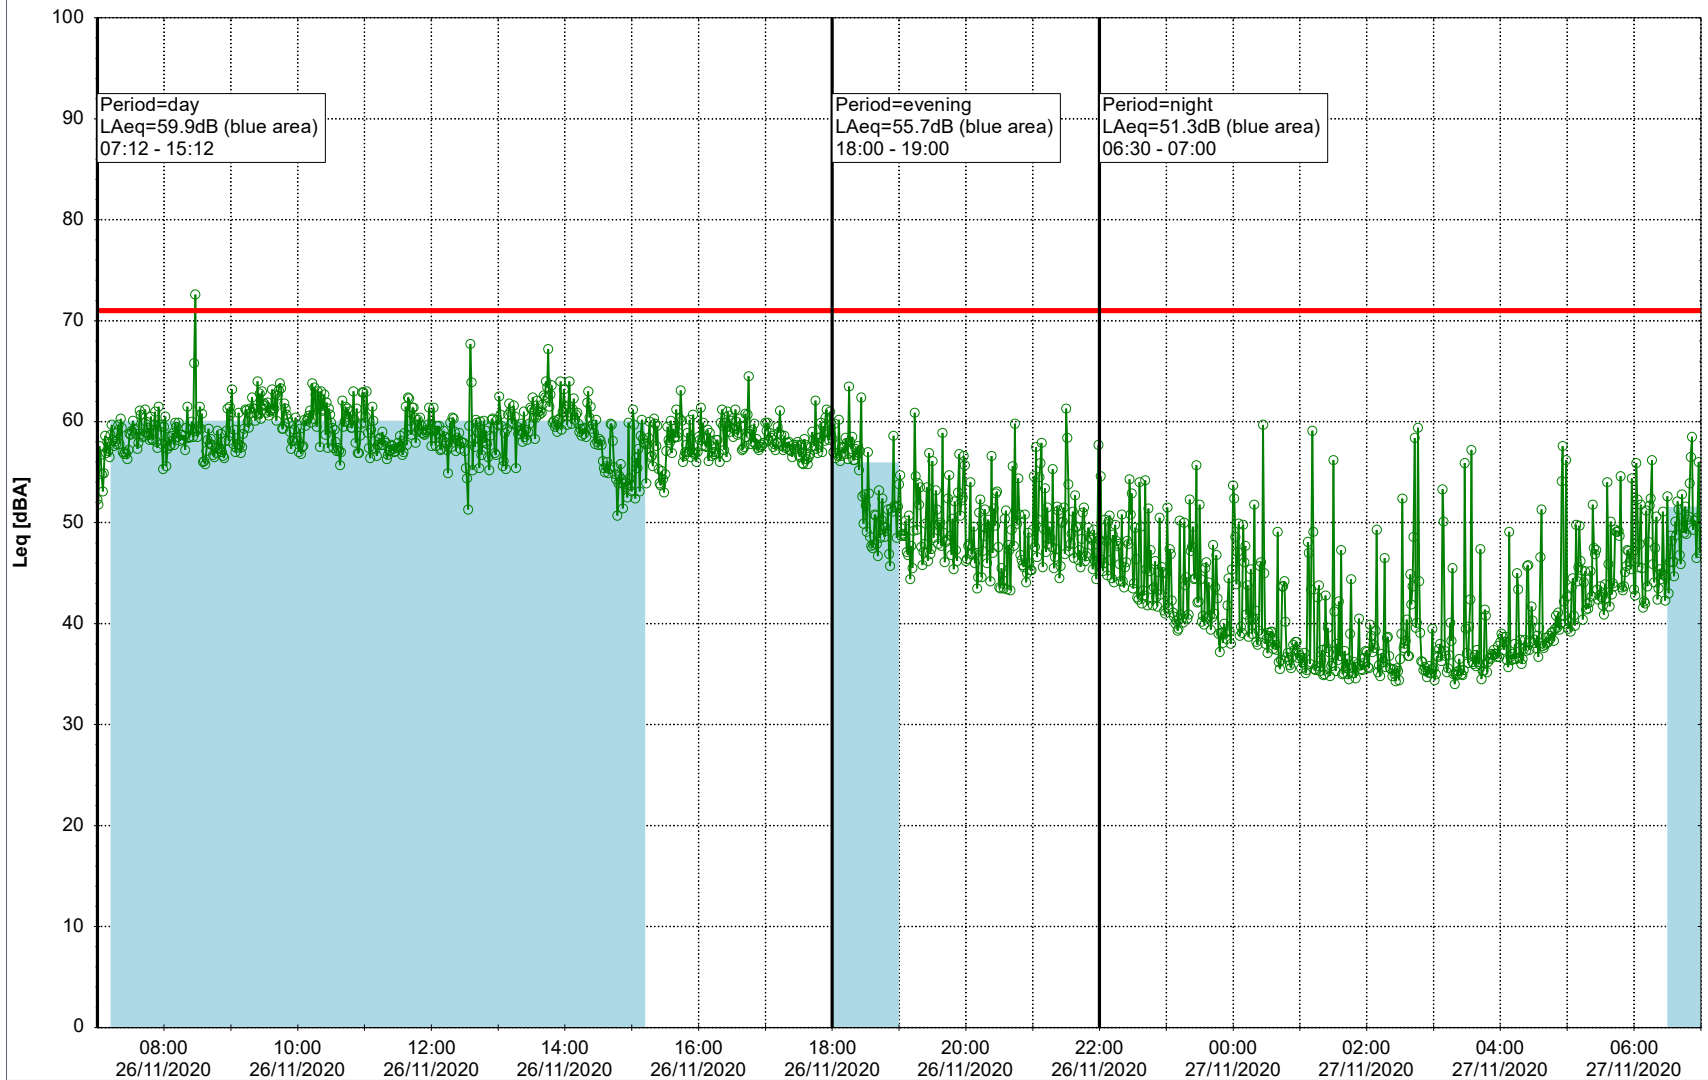

Remarks

...

Noise Time Related Diagram

25/11/2020
26/11/2020

○ ○ ○ ○ NEL_NS01

Project: Kronos Sydhavnen
Construction: Ny Ellebjerg
Location: N-V

Plan View

Remarks

...

Noise Time Related Diagram

26/11/2020
27/11/2020

○ ○ ○ ○ NEL_NS01

Project: Kronos Sydhavnen
Construction: Ny Ellebjerg
Location: N-V

Plan View

Remarks

...

Noise Time Related Diagram

27/11/2020
28/11/2020

○ NEL_NS01

Project: Kronos Sydhavnen
Construction: Ny Ellebjerg
Location: N-V

Plan View

Remarks

...

Noise Time Related Diagram

28/11/2020
29/11/2020

○ ○ ○ ○ NEL_NS01

Project: Kronos Sydhavnen
Construction: Ny Ellebjerg
Location: N-V

29/11/2020
30/11/2020

Plan View

Remarks

...

Noise Time Related Diagram