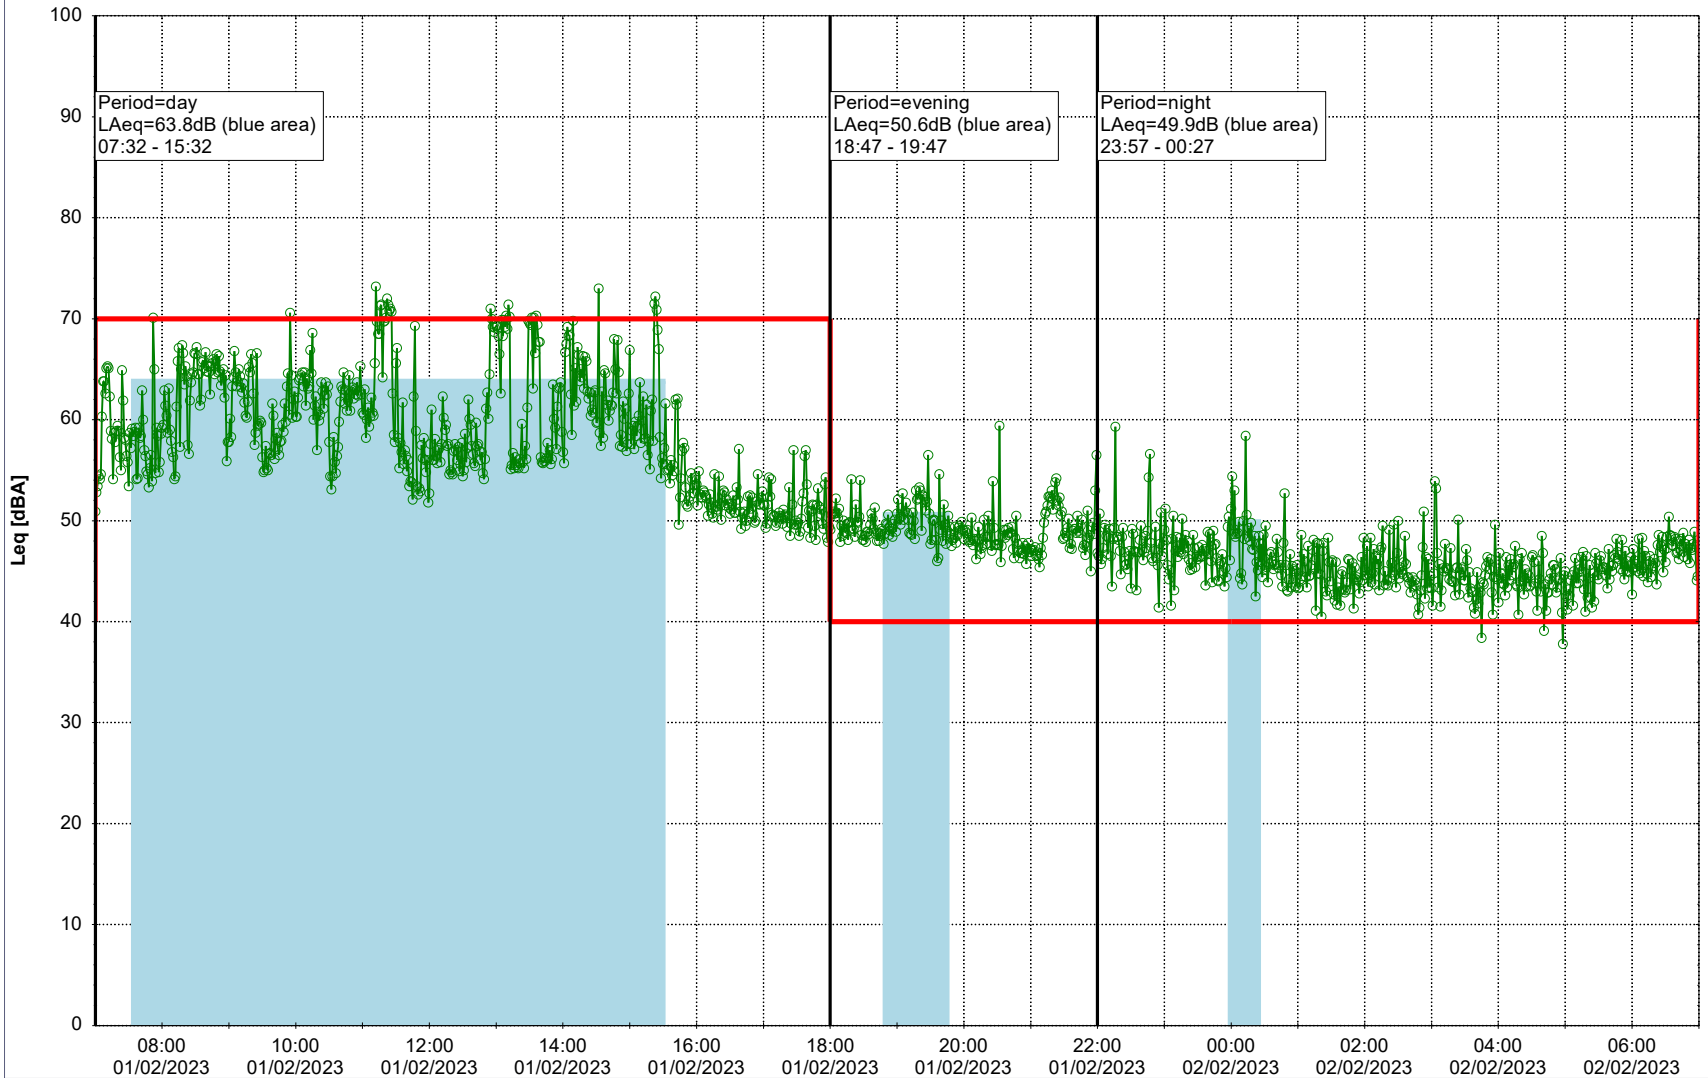

Noise Time Related Diagram

01/02/2023
02/02/2023

○○○○ MOP_NS01