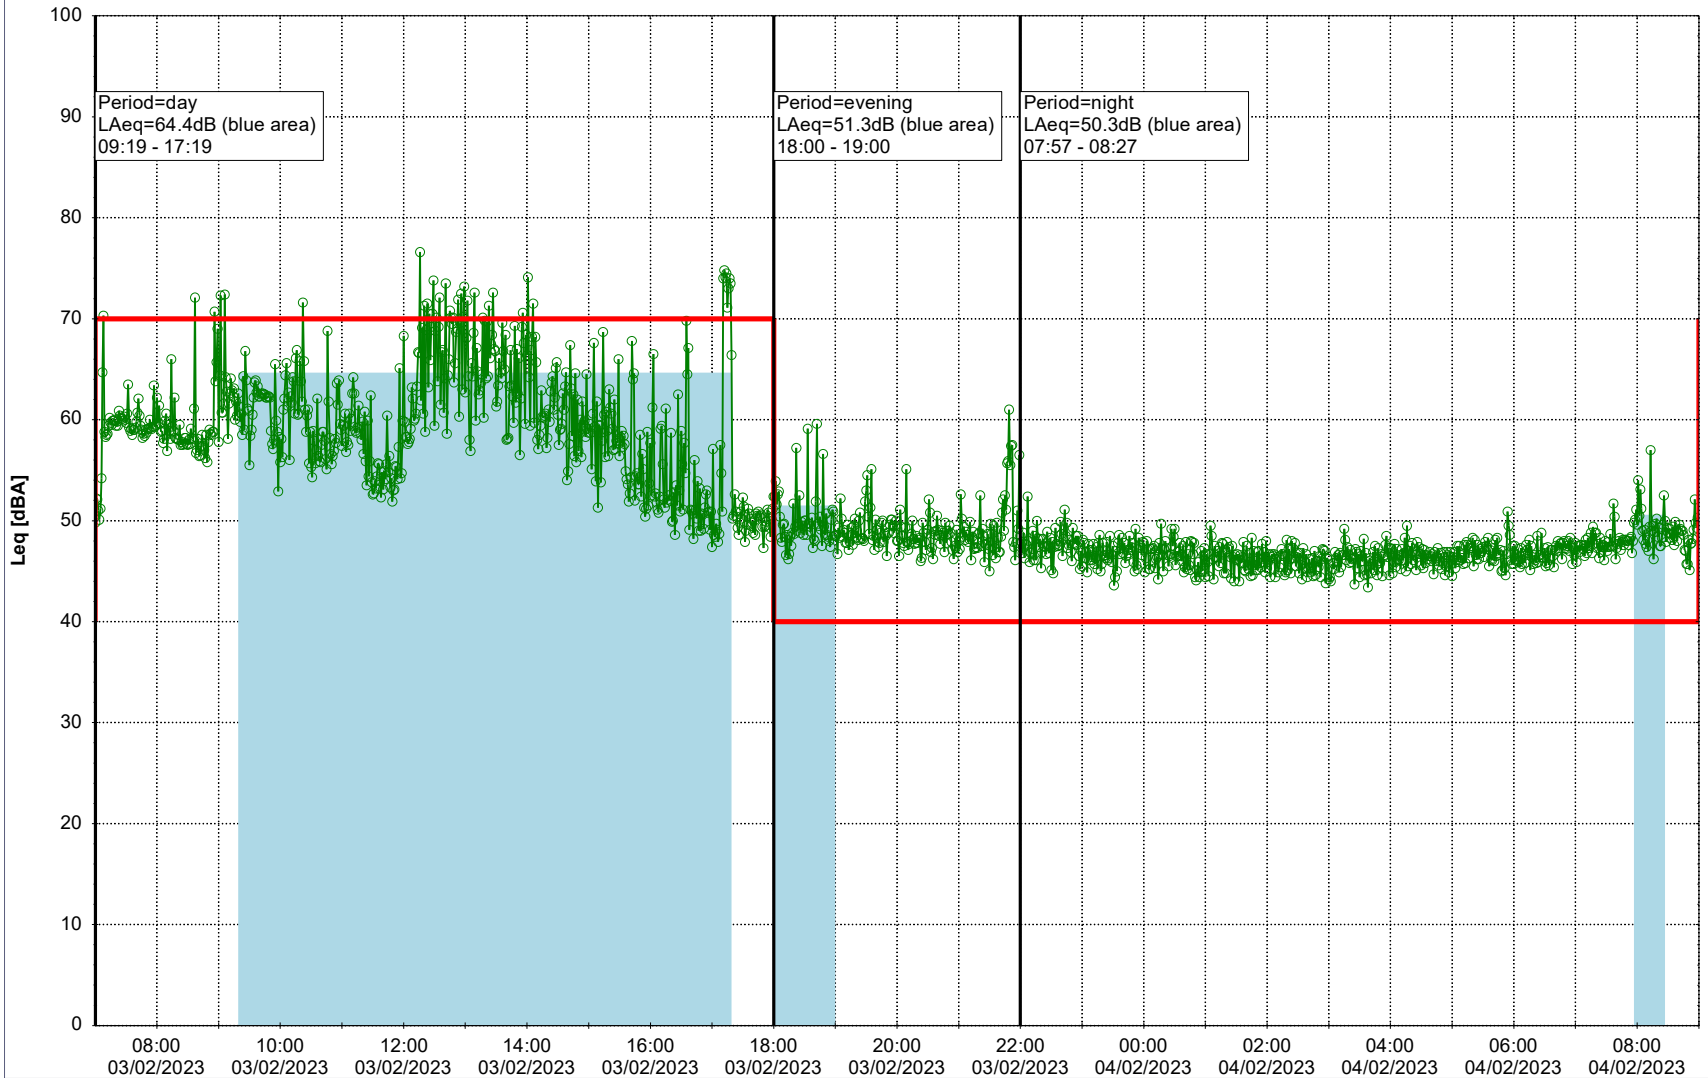

Noise Time Related Diagram

03/02/2023
04/02/2023

○○○○ MOP_NS01