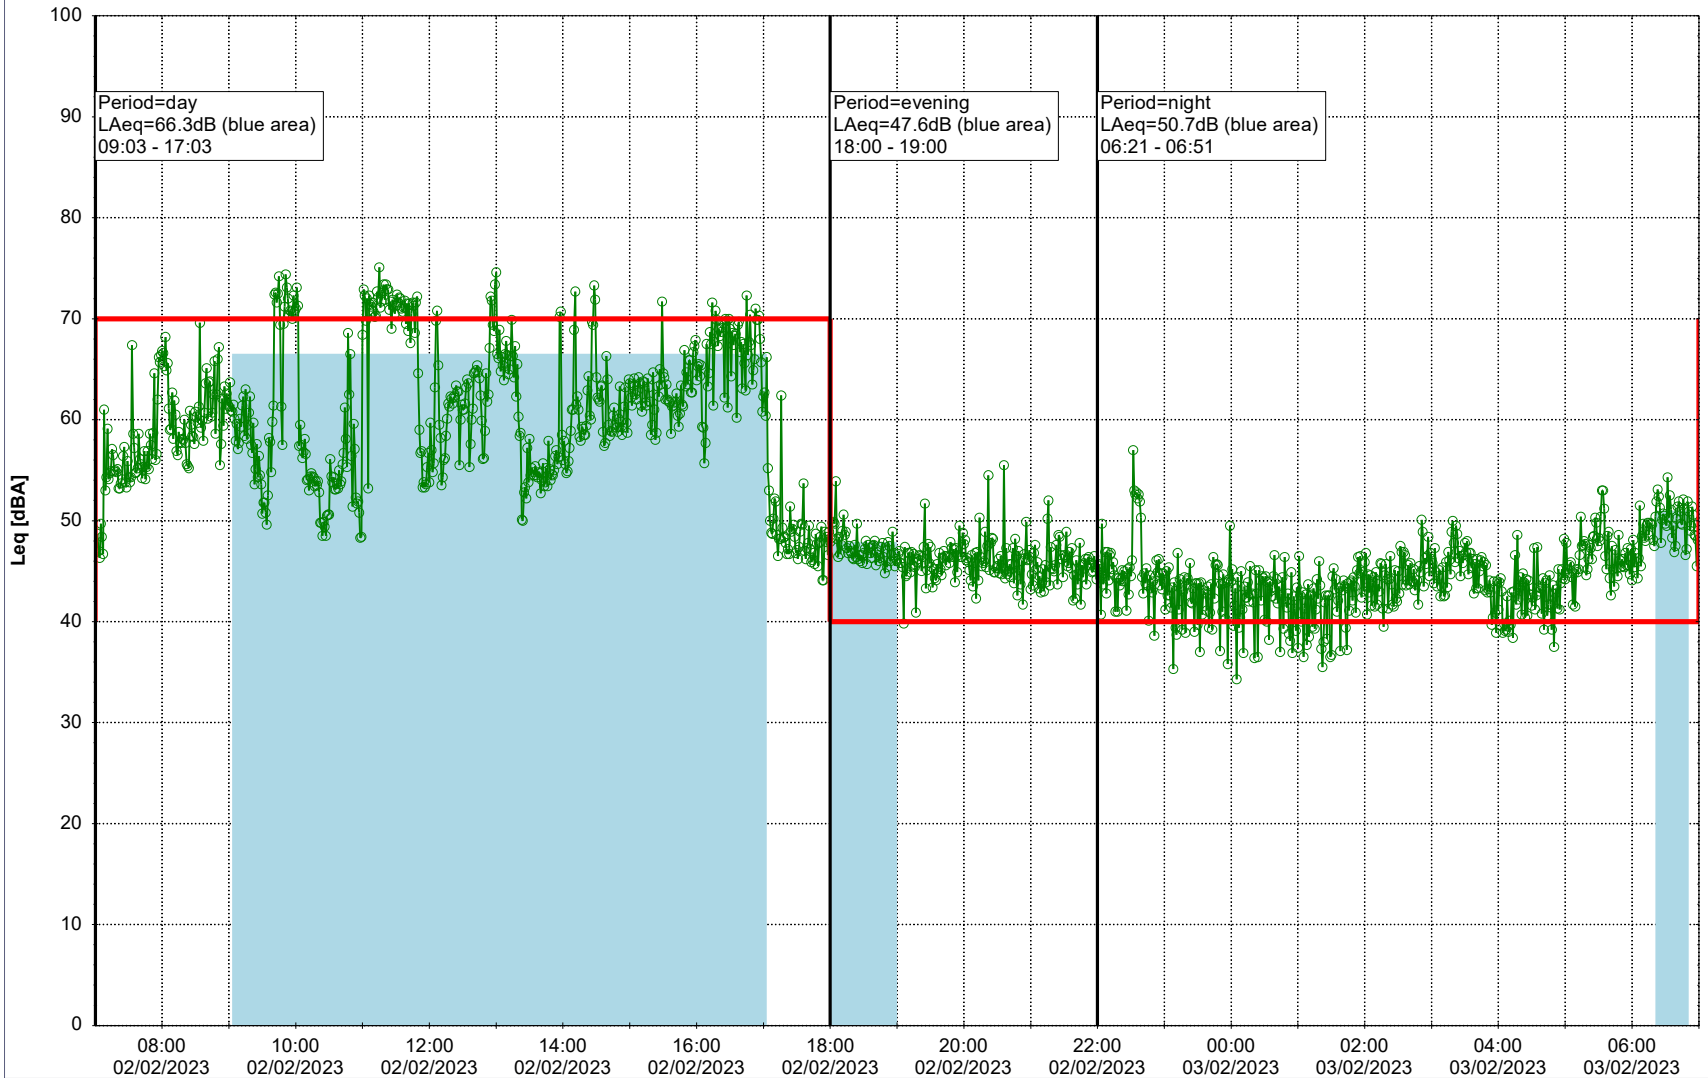

Noise Time Related Diagram

02/02/2023
03/02/2023

○○○ MOP_NS01