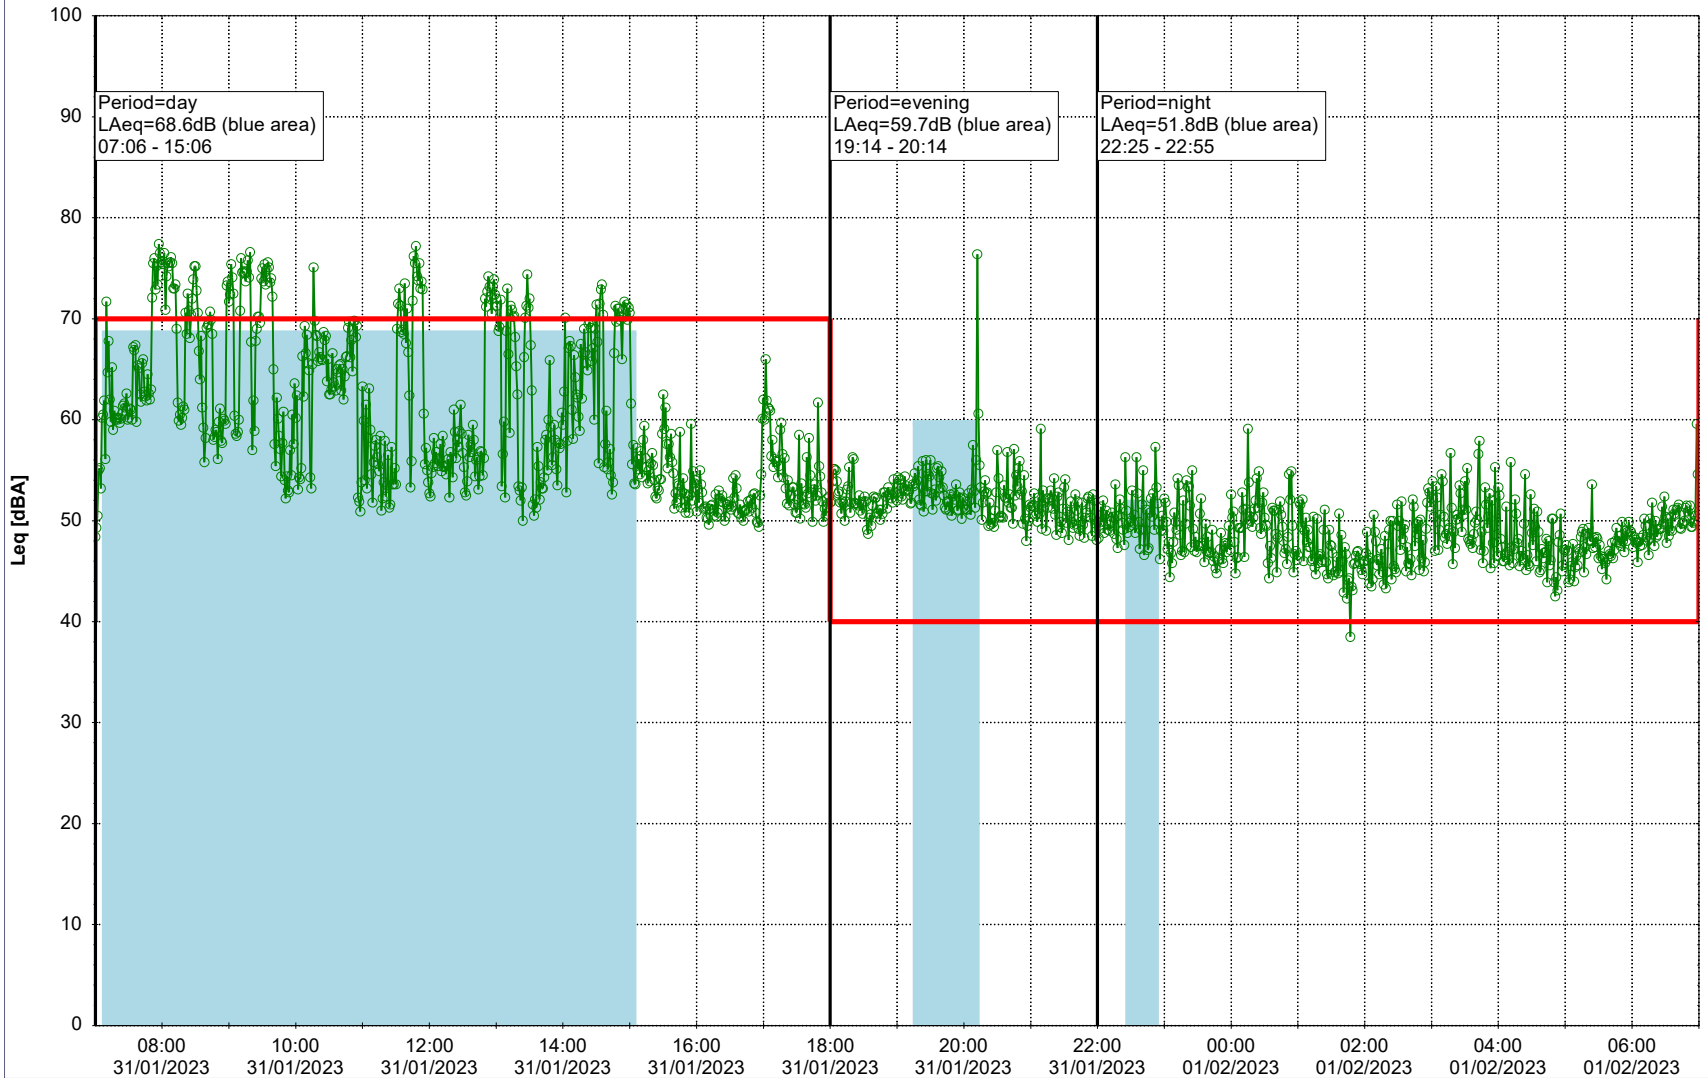

Noise Time Related Diagram

31/01/2023
01/02/2023

○○○○ MOP_NS01