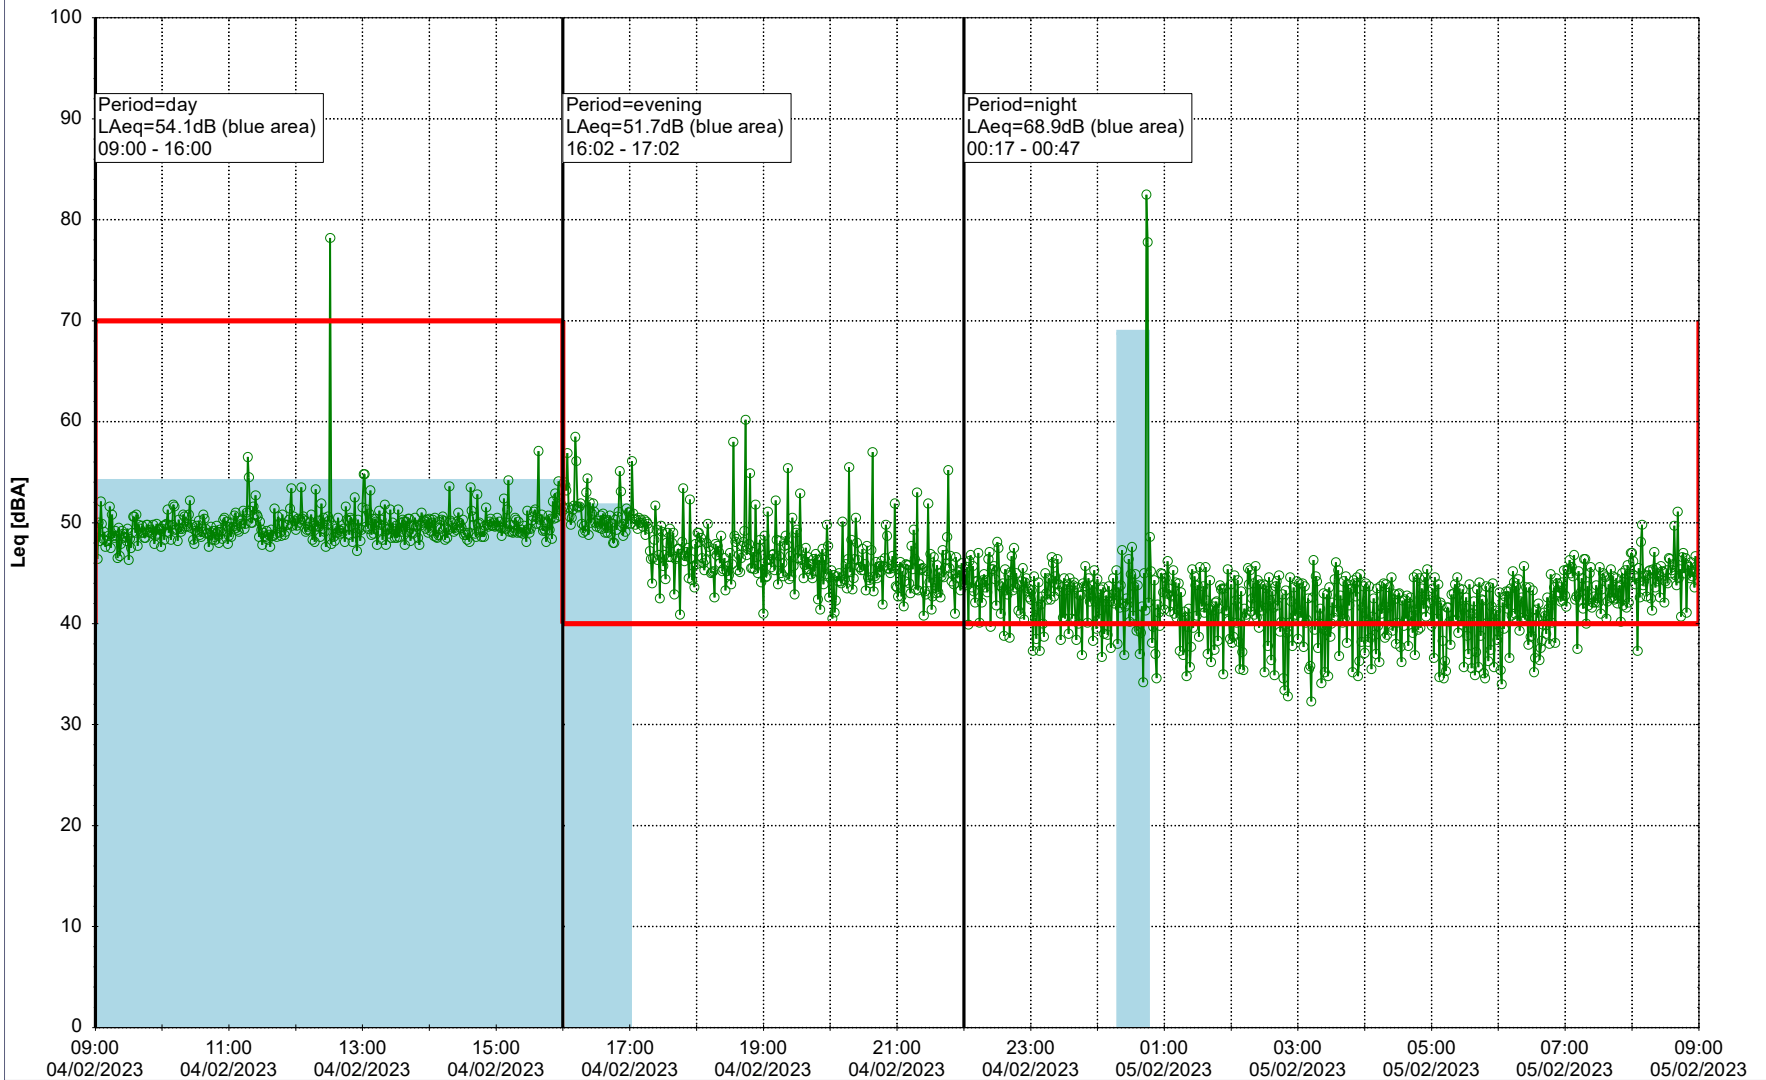

Noise Time Related Diagram

04/02/2023
05/02/2023

○○○○ MOP_NS01