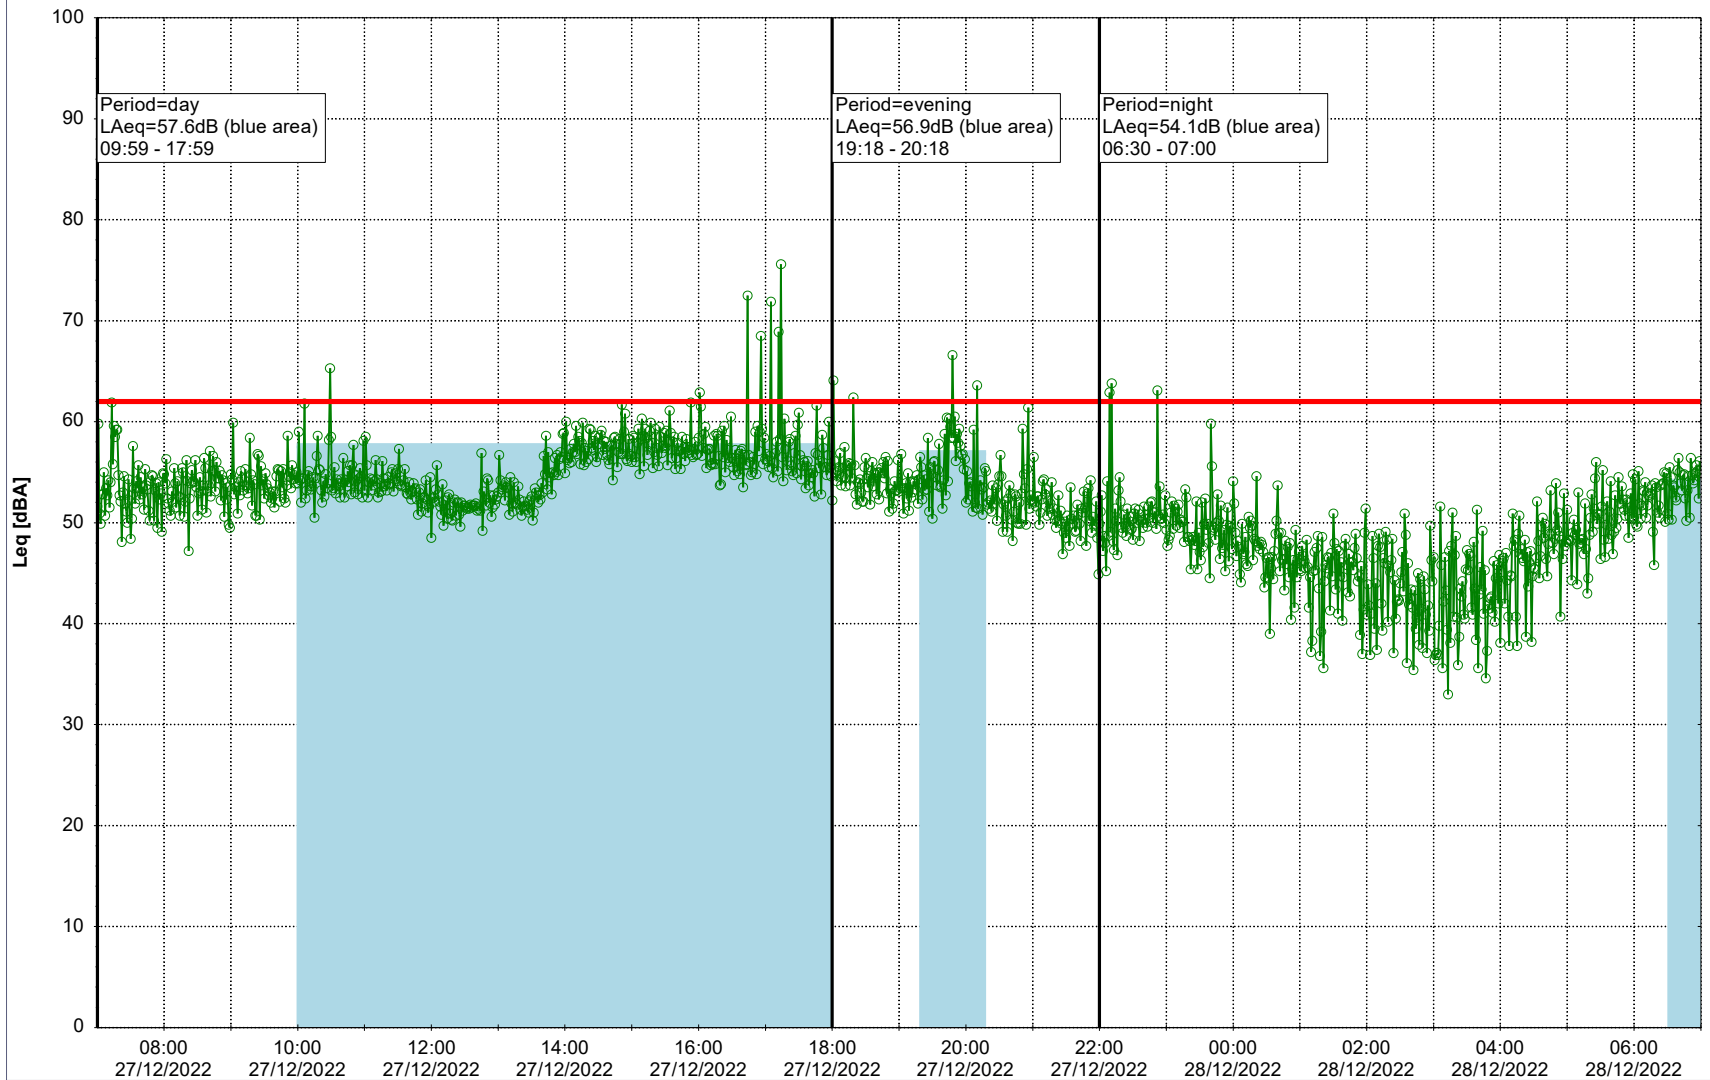

### Noise Time Related Diagram

○○○ GAB\_NS01

Project: Kronos Sydhavnen  
Construction: Gåsebæk  
Location: N-V

Plan View

Remarks

...

### Noise Time Related Diagram

27/12/2022  
28/12/2022

○○○ GAB\_NS01

Project: Kronos Sydhavnen  
Construction: Gåsebæk  
Location: N-V

Plan View

Remarks

...

### Noise Time Related Diagram

28/12/2022  
29/12/2022

○○○ GAB\_NS01

**Project:** Kronos Sydhavnen  
**Construction:** Gåsebæk  
**Location:** N-V

29/12/2022  
30/12/2022

Plan View

Remarks

...

### Noise Time Related Diagram

○ GAB\_NS01

Project: Kronos Sydhavnen  
Construction: Gåsebæk  
Location: N-V

Plan View

Remarks

...