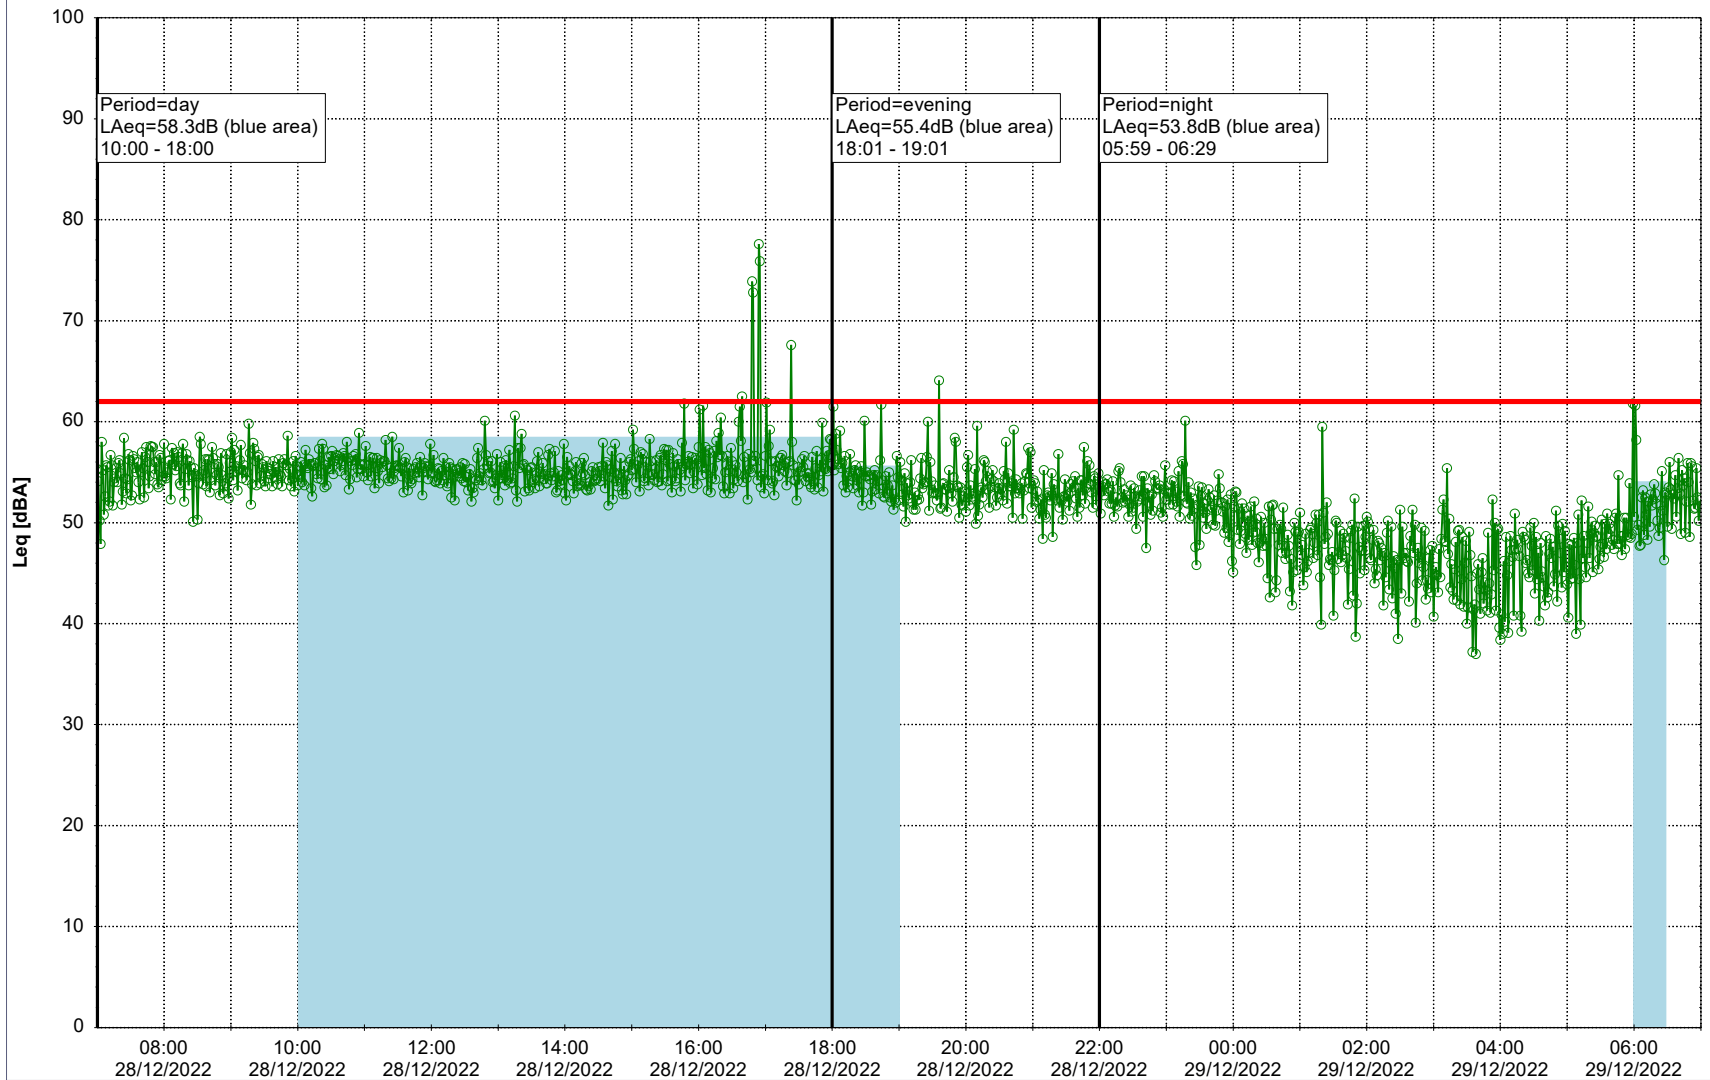

### Noise Time Related Diagram

27/12/2022  
28/12/2022

○○○ GAB\_NS01

Project: Kronos Sydhavnen  
Construction: Gåsebæk  
Location: N-V

Plan View

Remarks

...

### Noise Time Related Diagram

28/12/2022  
29/12/2022

○○○ GAB\_NS01

**Project:** Kronos Sydhavnen  
**Construction:** Gåsebæk  
**Location:** N-V

29/12/2022  
30/12/2022

Plan View

Remarks

...

### Noise Time Related Diagram

○ GAB\_NS01

Project: Kronos Sydhavnen  
Construction: Gåsebæk  
Location: N-V

Plan View

Remarks

...