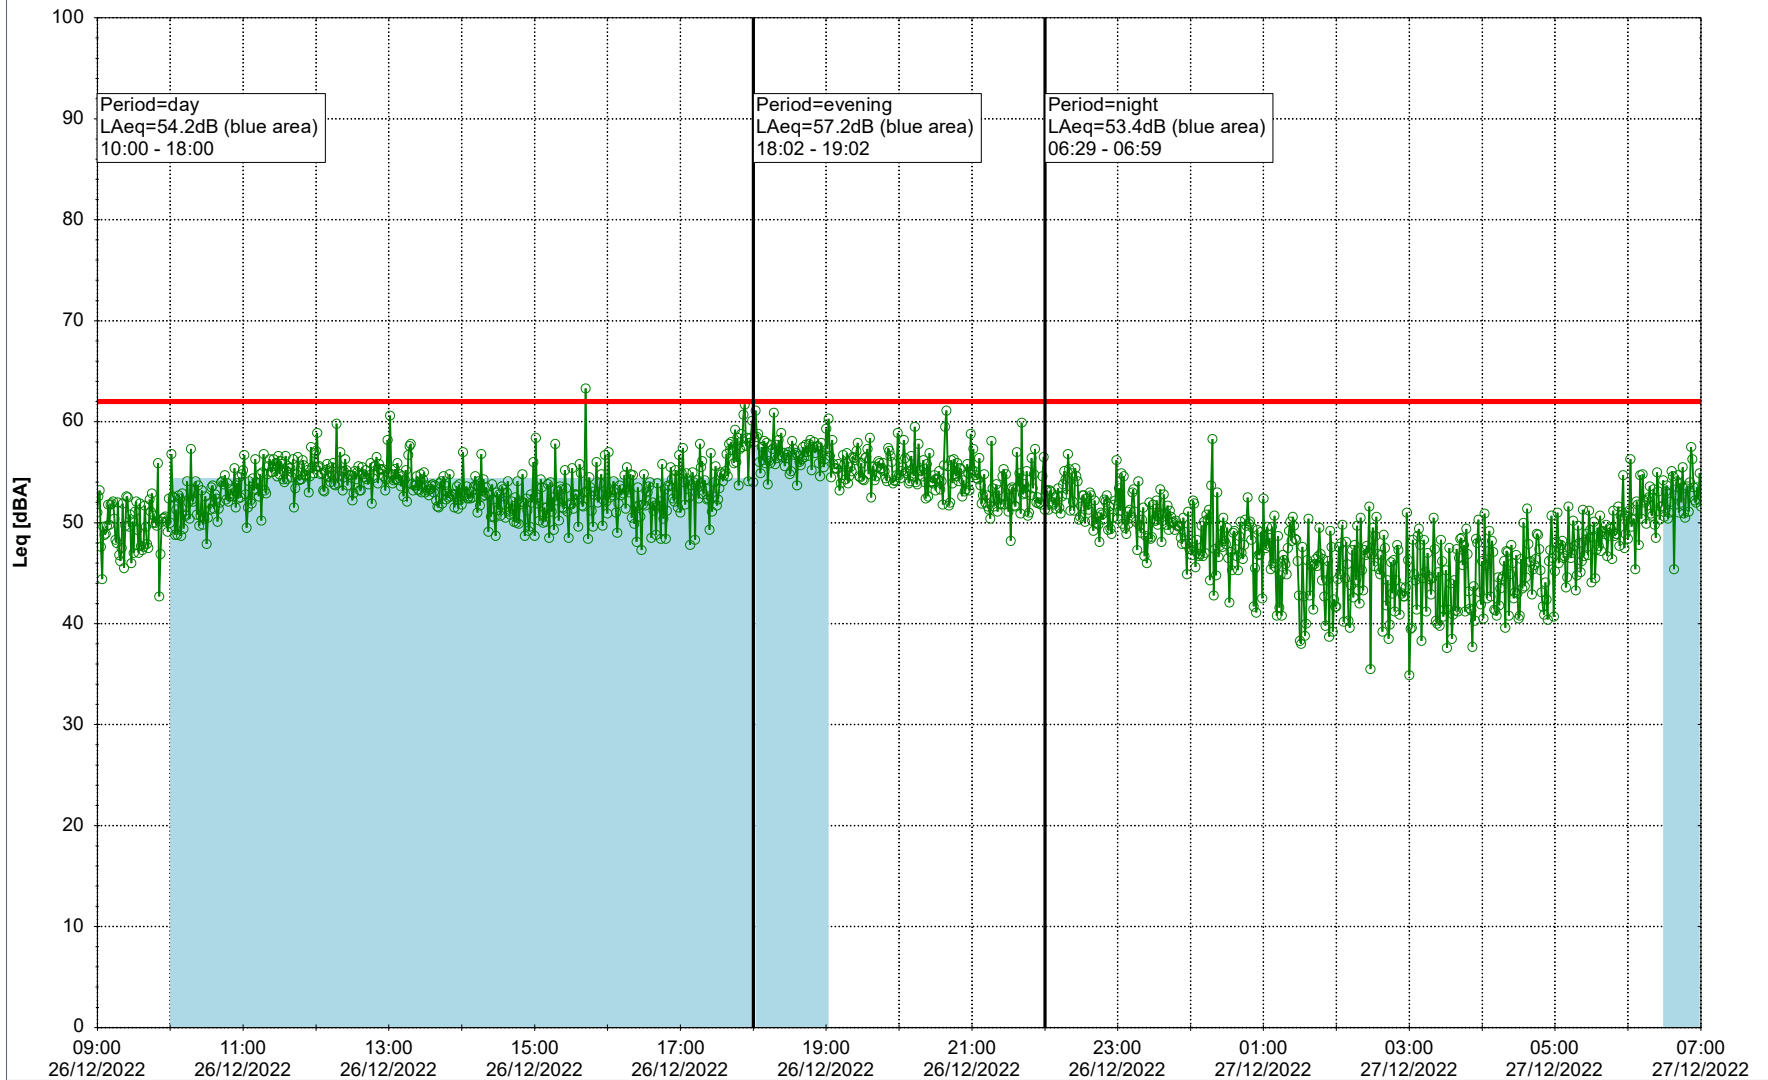

**Project:** Kronos Sydhavnen  
**Construction:** Gåsebæk  
**Location:** N-V

26/12/2022  
27/12/2022

Plan View

Remarks

...

### Noise Time Related Diagram

○○○ GAB\_NS01

Project: Kronos Sydhavnen  
Construction: Gåsebæk  
Location: N-V

Plan View

Remarks

...

### Noise Time Related Diagram

27/12/2022  
28/12/2022

○○○ GAB\_NS01

Project: Kronos Sydhavnen  
Construction: Gåsebæk  
Location: N-V

Plan View

Remarks

...

### Noise Time Related Diagram

○ GAB\_NS01

Project: Kronos Sydhavnen  
Construction: Gåsebæk  
Location: N-V

Plan View

Remarks

...