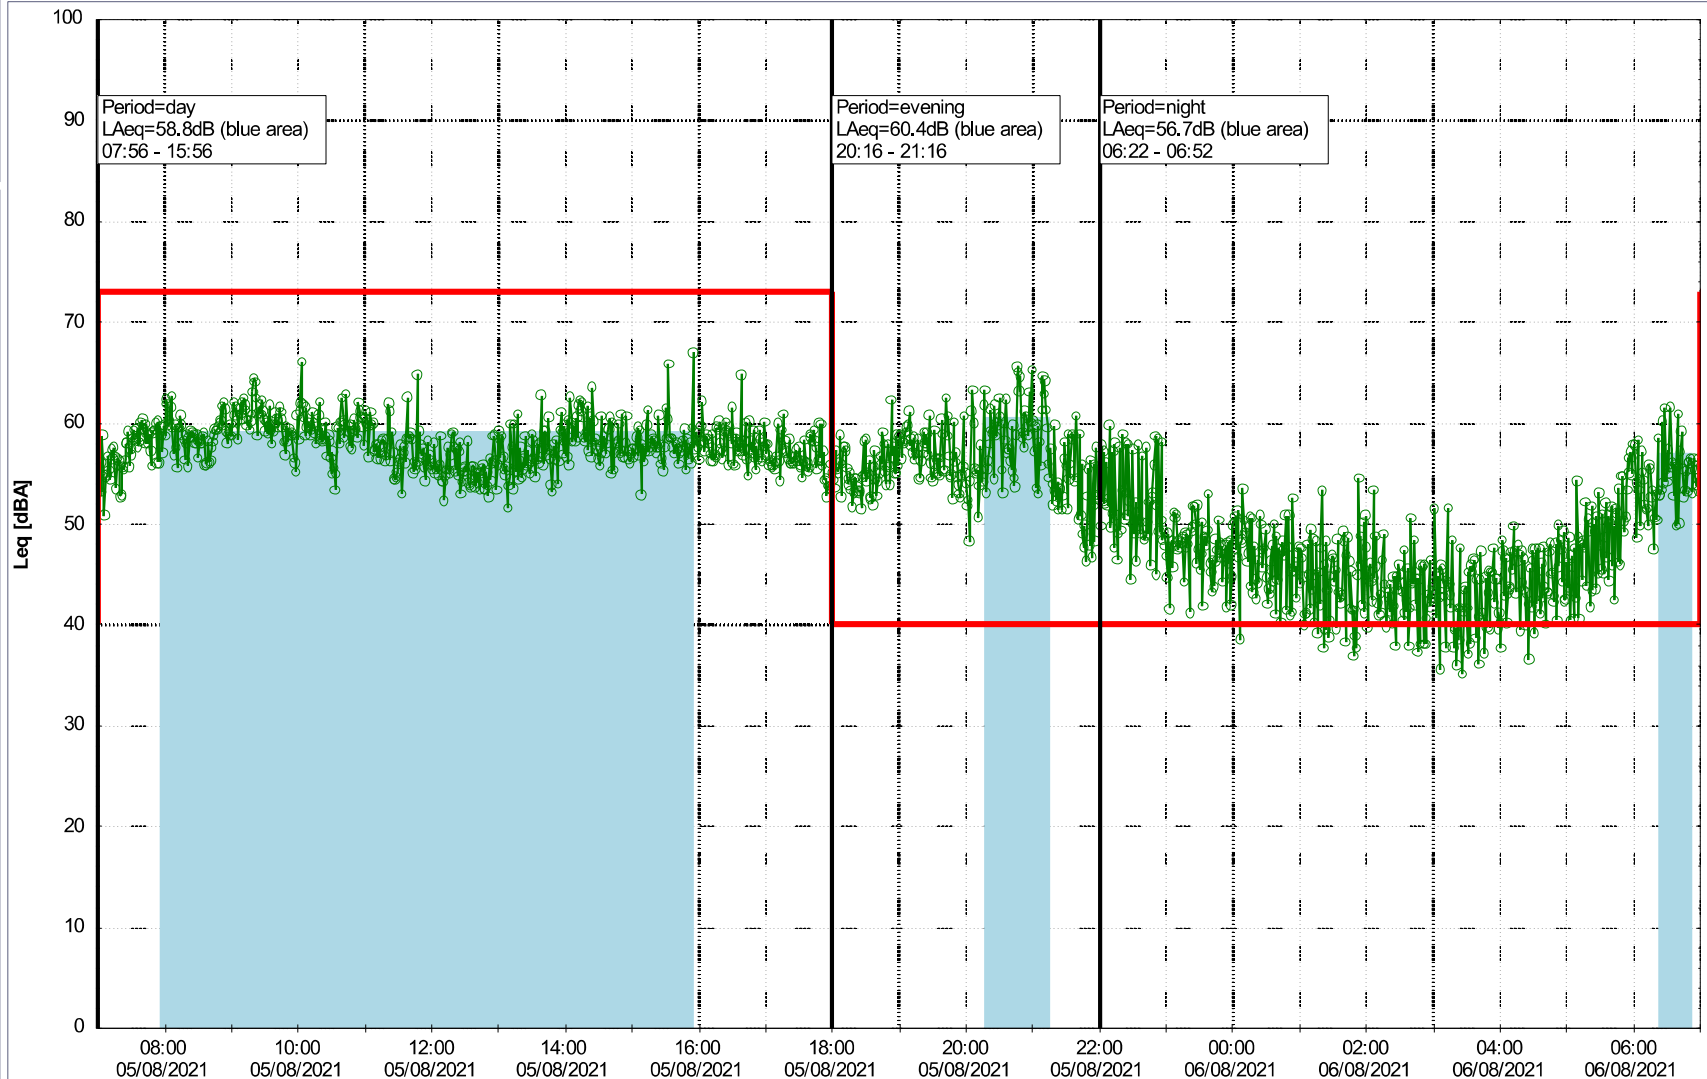

Noise Time Related Diagram

04/08/2021
05/08/2021

o o o o HOL_NS01

Project: Kronos Sydhavnen
Construction: Havneholmen
Location: N-V

05/08/2021
06/08/2021

Plan View

Remarks

Noise Time Related Diagram

o o o o HOL_NS01

Project: Kronos Sydhavnen
Construction: Havneholmen
Location: N-V

Plan View

Remarks

...

Noise Time Related Diagram

06/08/2021
07/08/2021

o o o o HOL_NS01

Project: Kronos Sydhavnen
Construction: Havneholmen
Location: N-V

Plan View

Remarks

Noise Time Related Diagram

07/08/2021
08/08/2021

o o o o HOL_NS01

Project: Kronos Sydhavnen
Construction: Havneholmen
Location: N-V