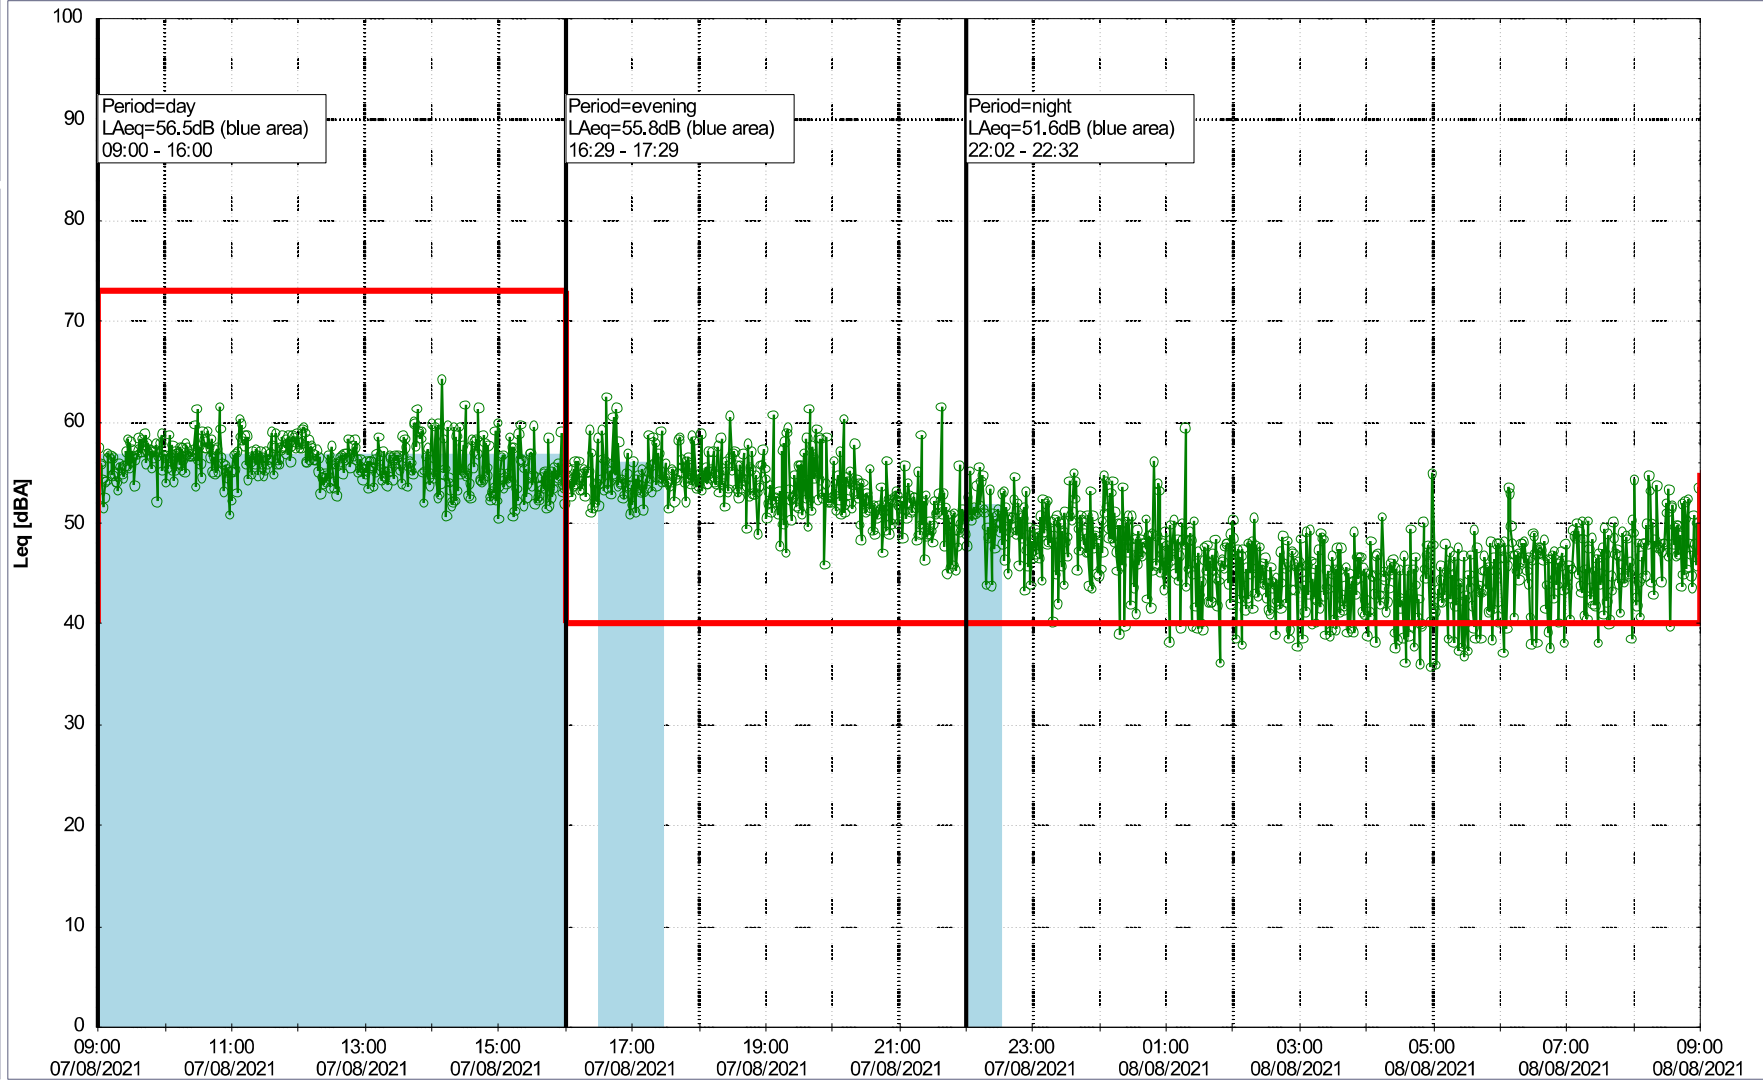

Project: Kronos Sydhavnen
Construction: Havneholmen
Location: N-V

Plan View

Remarks

Noise Time Related Diagram

07/08/2021
08/08/2021

o o o o HOL_NS01

Project: Kronos Sydhavnen
Construction: Havneholmen
Location: N-V

Plan View

Remarks

Noise Time Related Diagram

08/08/2021
09/08/2021

o o o o HOL_NS01