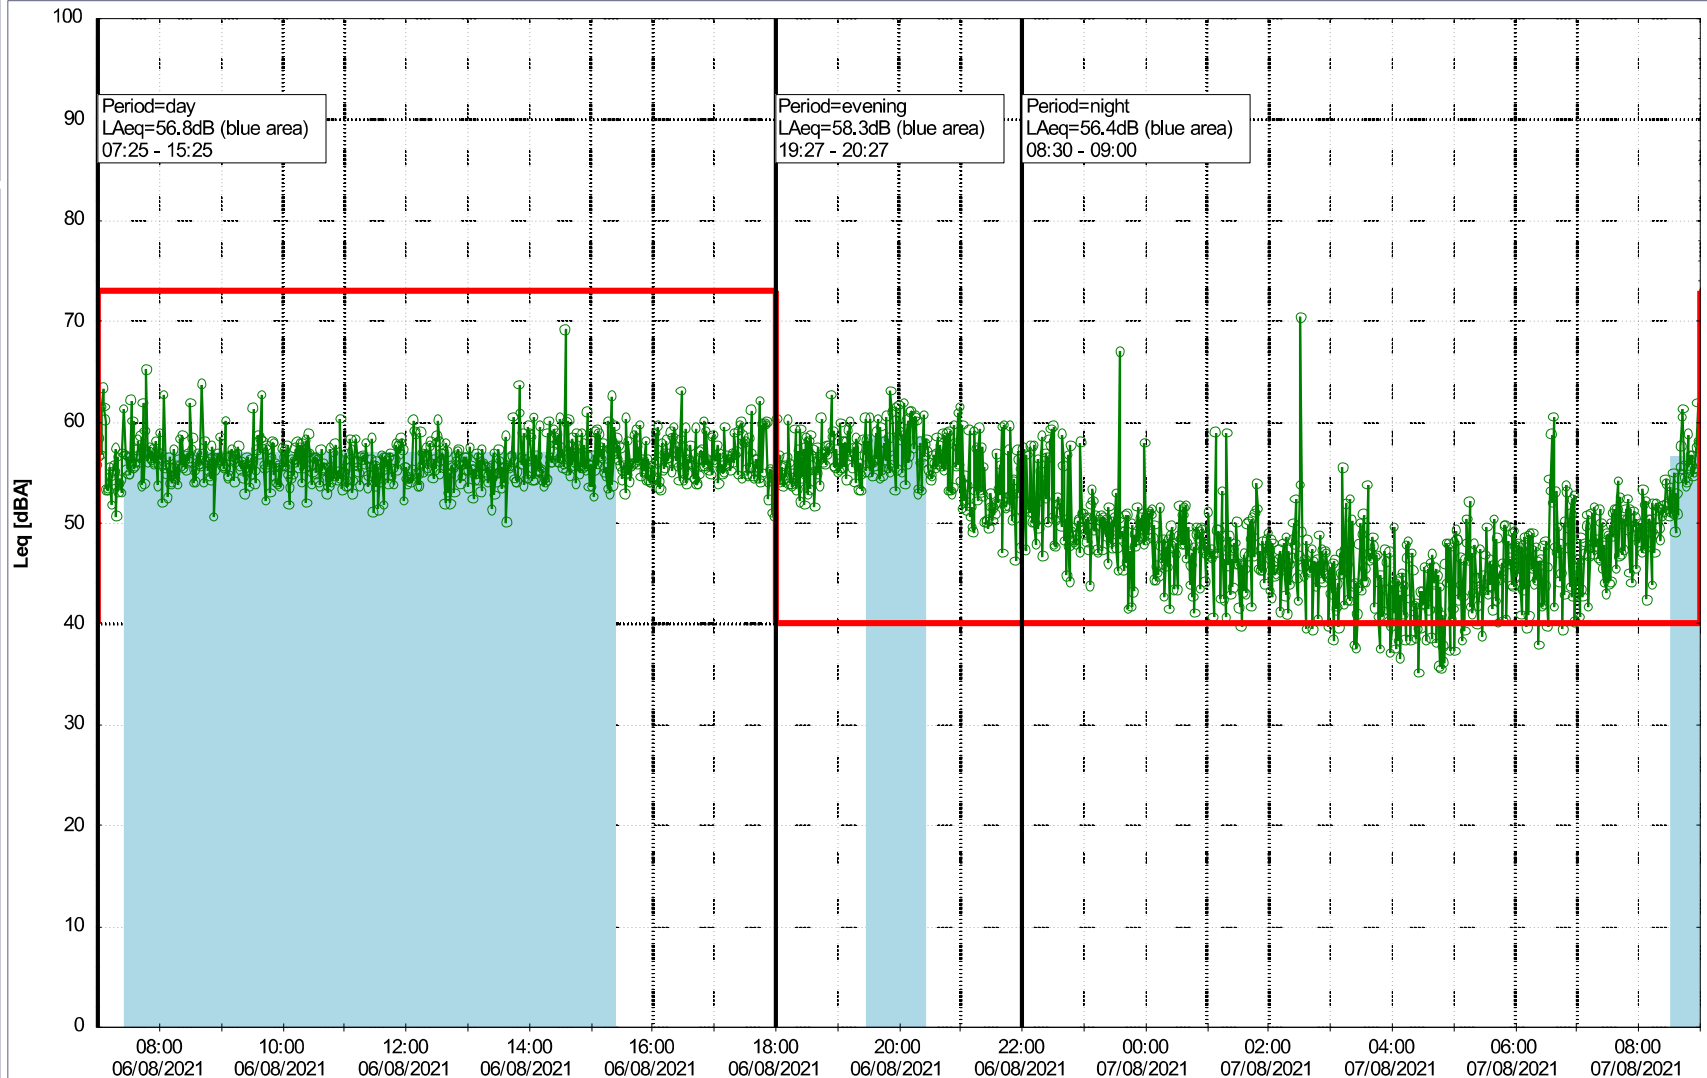

o o o o HOL_NS01

Project: Kronos Sydhavnen
Construction: Havneholmen
Location: N-V

Plan View

Remarks

...

Noise Time Related Diagram

06/08/2021
07/08/2021

o o o o HOL_NS01

Project: Kronos Sydhavnen
Construction: Havneholmen
Location: N-V

Plan View

Remarks

Noise Time Related Diagram

07/08/2021
08/08/2021

o o o o HOL_NS01

Project: Kronos Sydhavnen
Construction: Havneholmen
Location: N-V