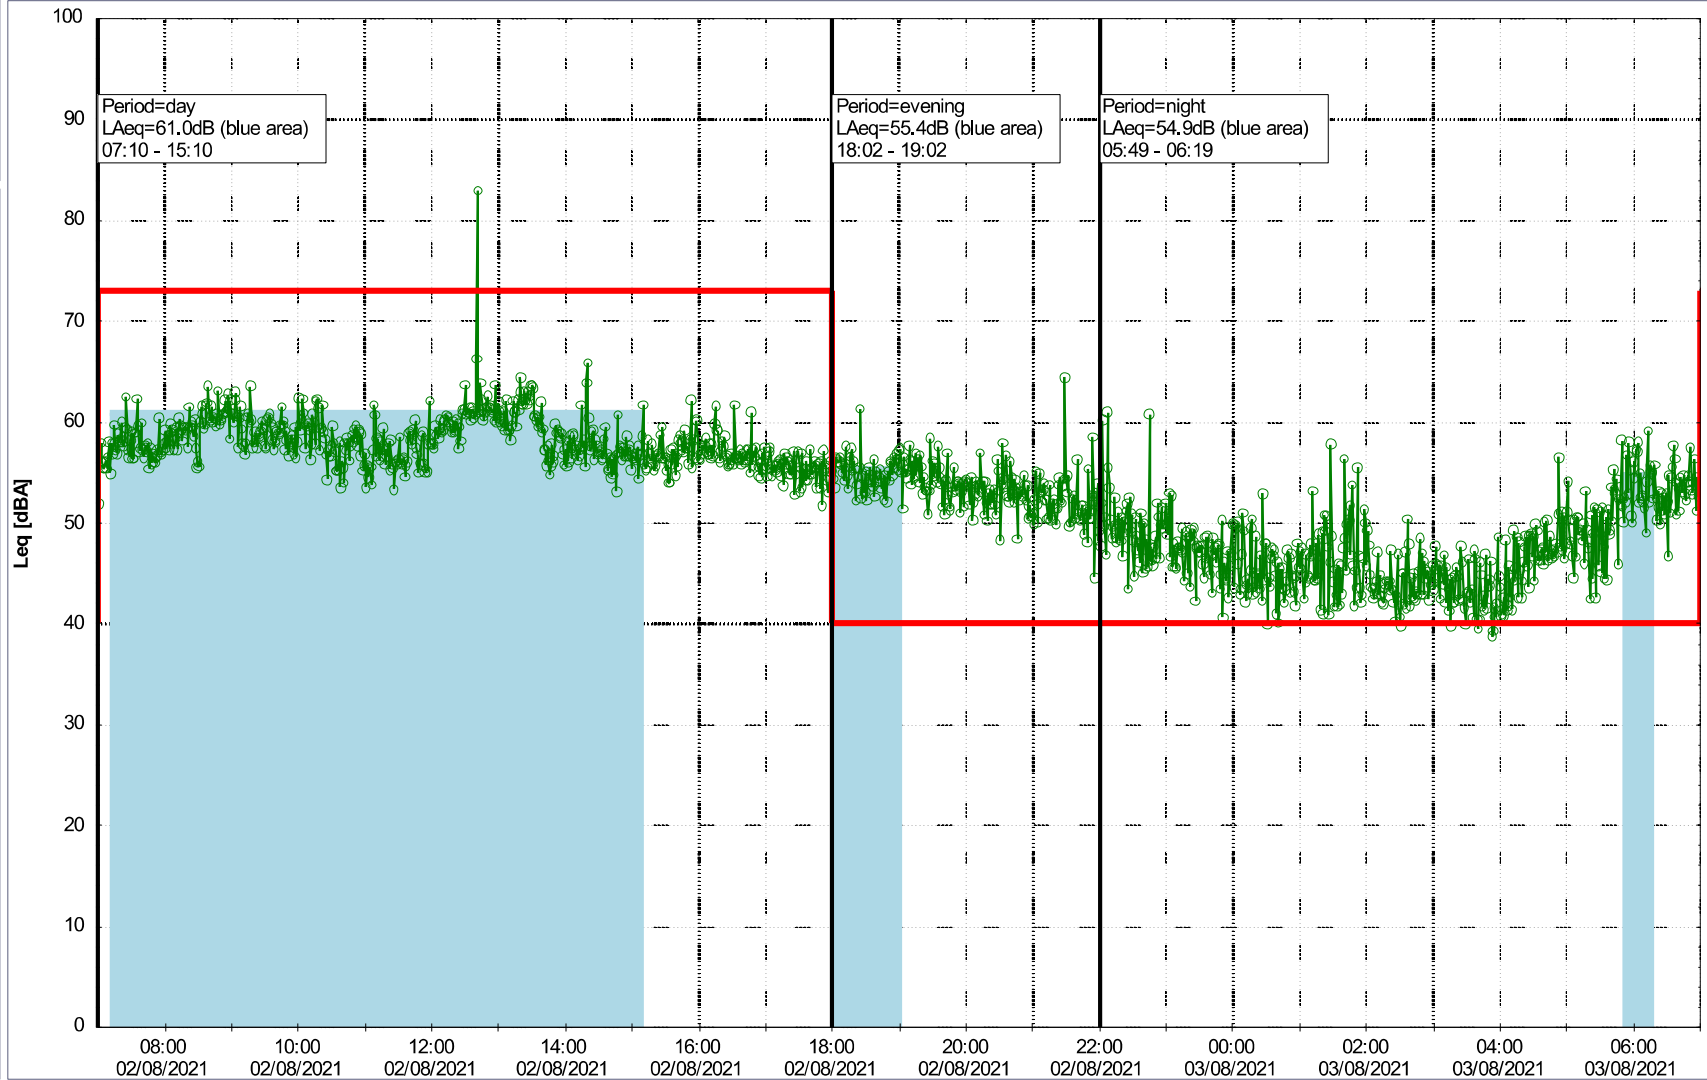

Noise Time Related Diagram

02/08/2021
03/08/2021

o o o o HOL_NS01