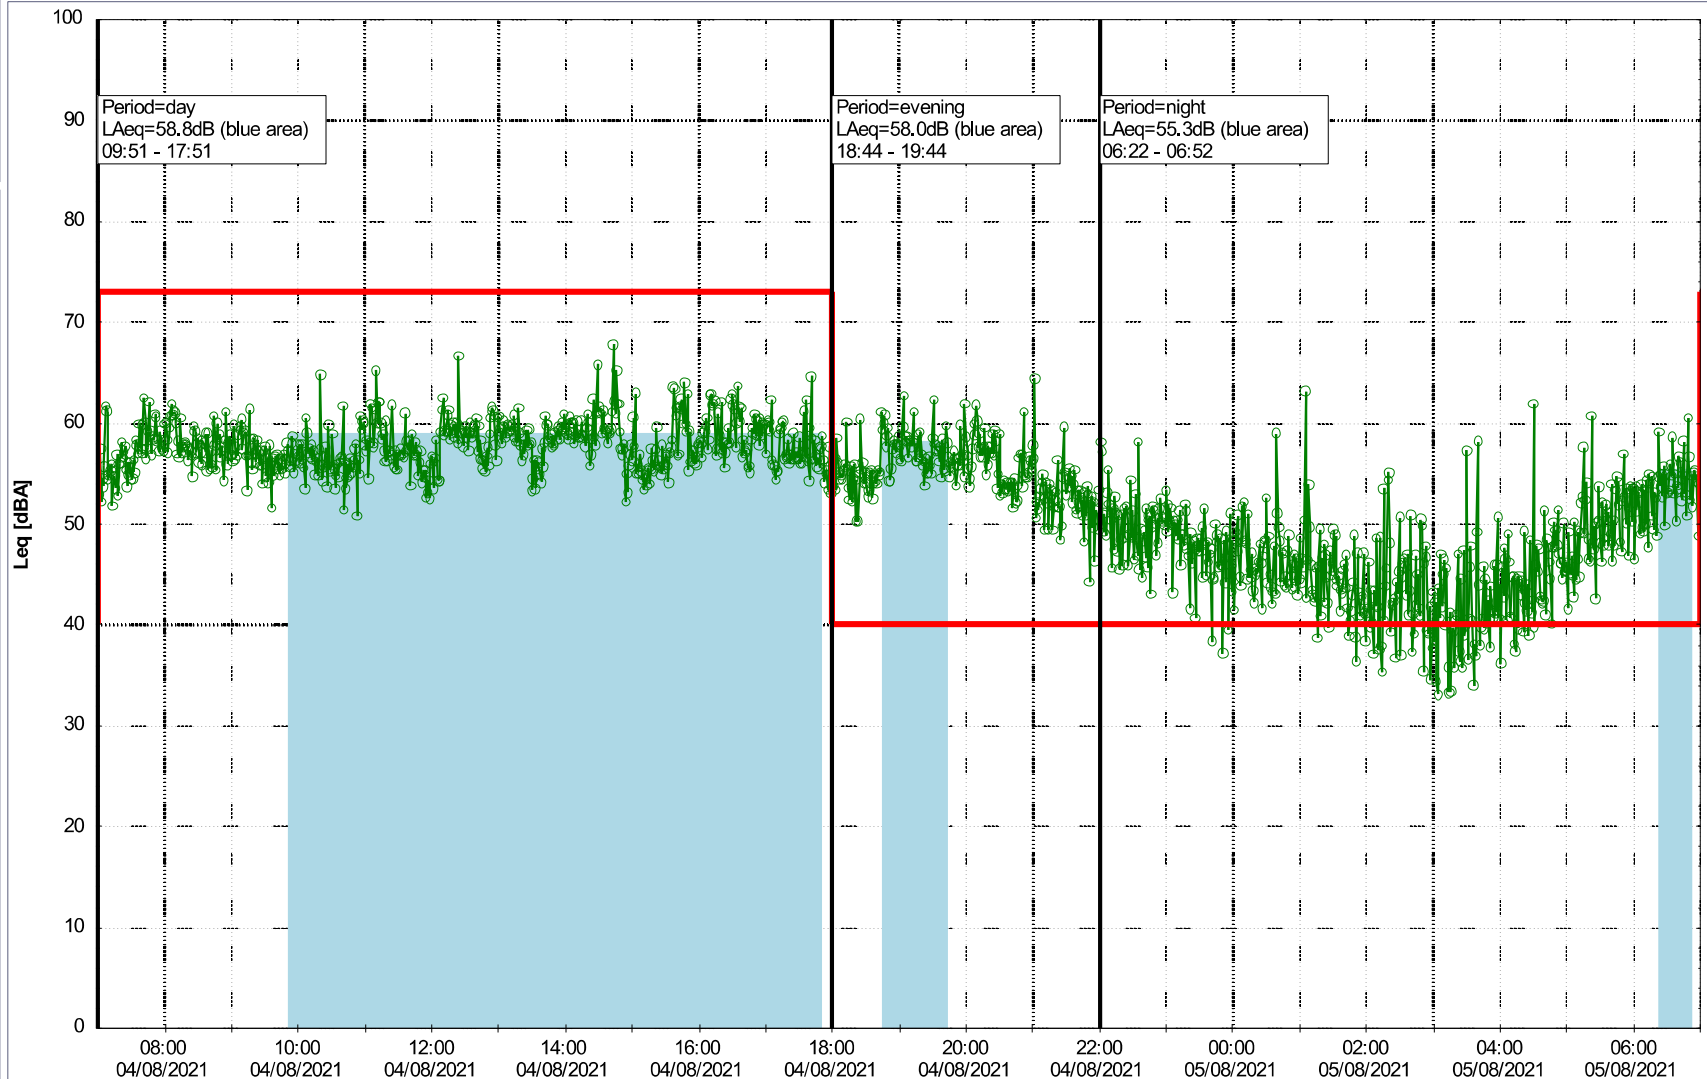

Noise Time Related Diagram

04/08/2021
05/08/2021

o o o o HOL_NS01