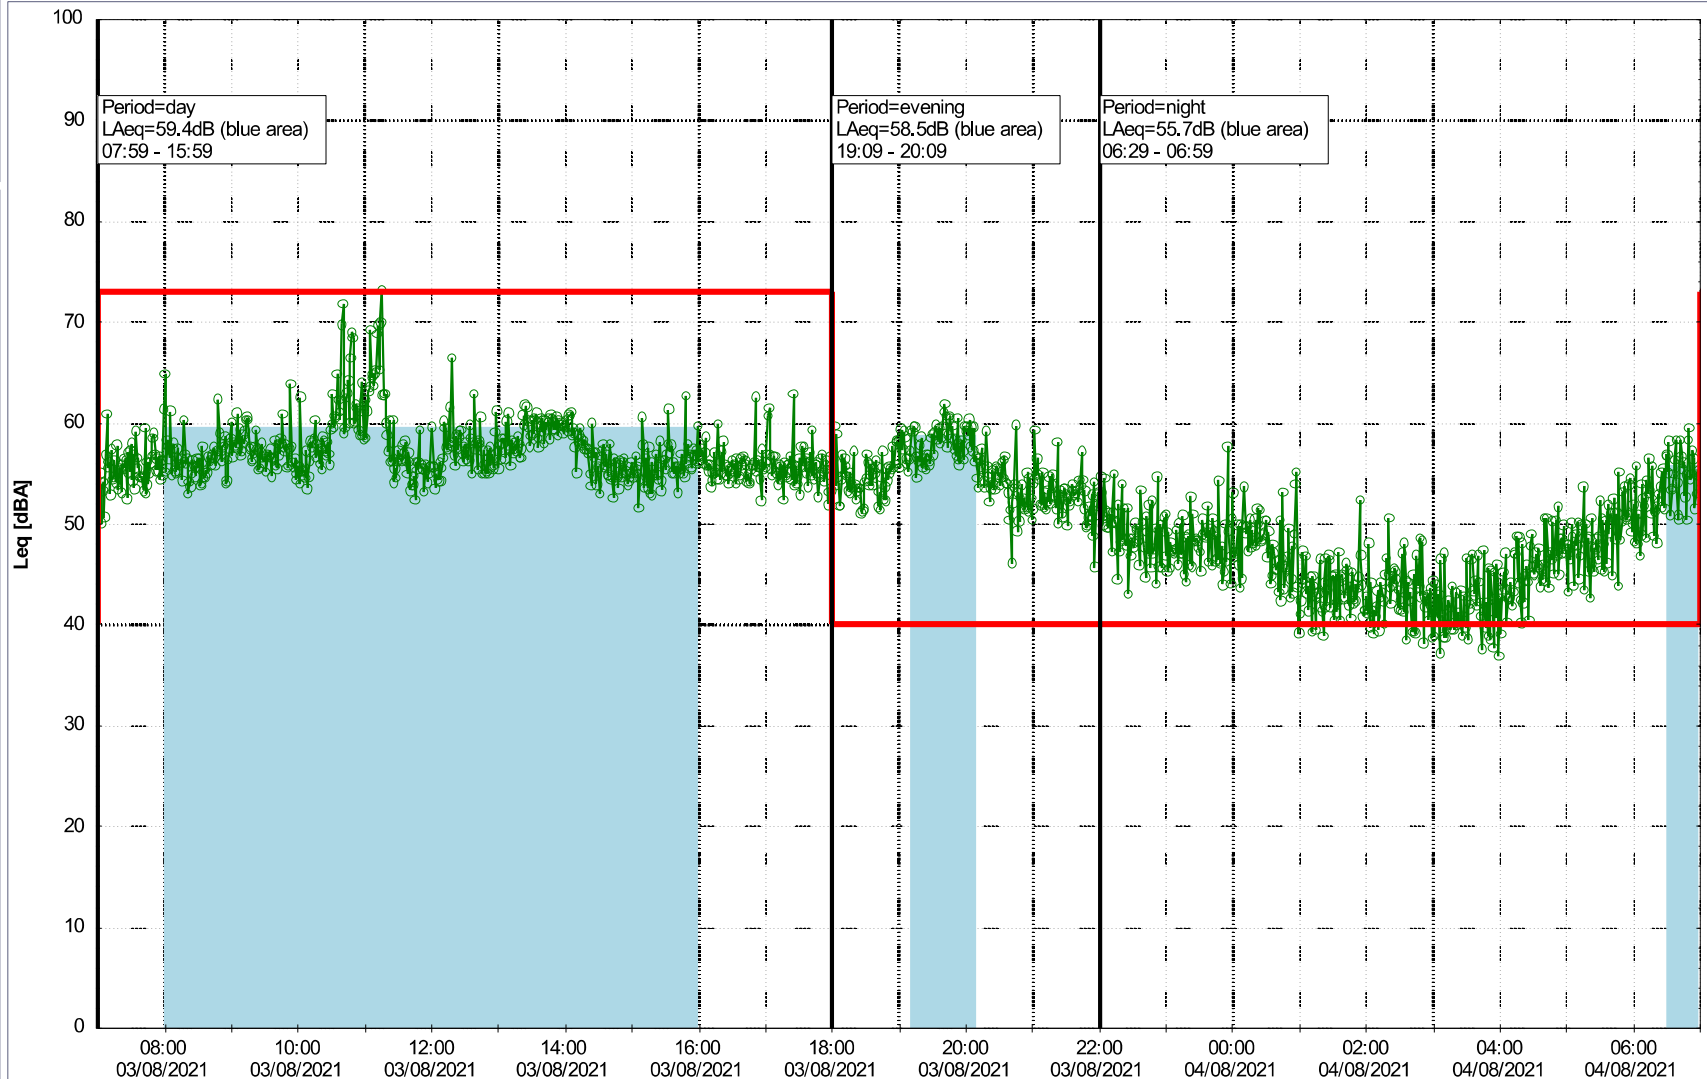

Noise Time Related Diagram

03/08/2021
04/08/2021

o o o o HOL_NS01