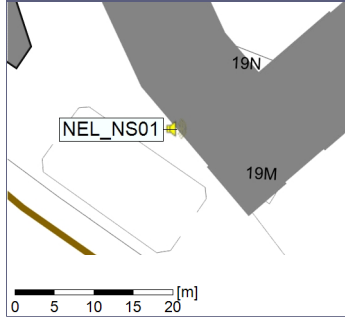

Noise Time Related Diagram

24/01/2020
25/01/2020

○ ○ ○ ○ NEL_NS01

Project: Kronos Sydhavnen
Construction: Ny Ellebjerg
Location: N-V

Plan View

Remarks

...

Noise Time Related Diagram