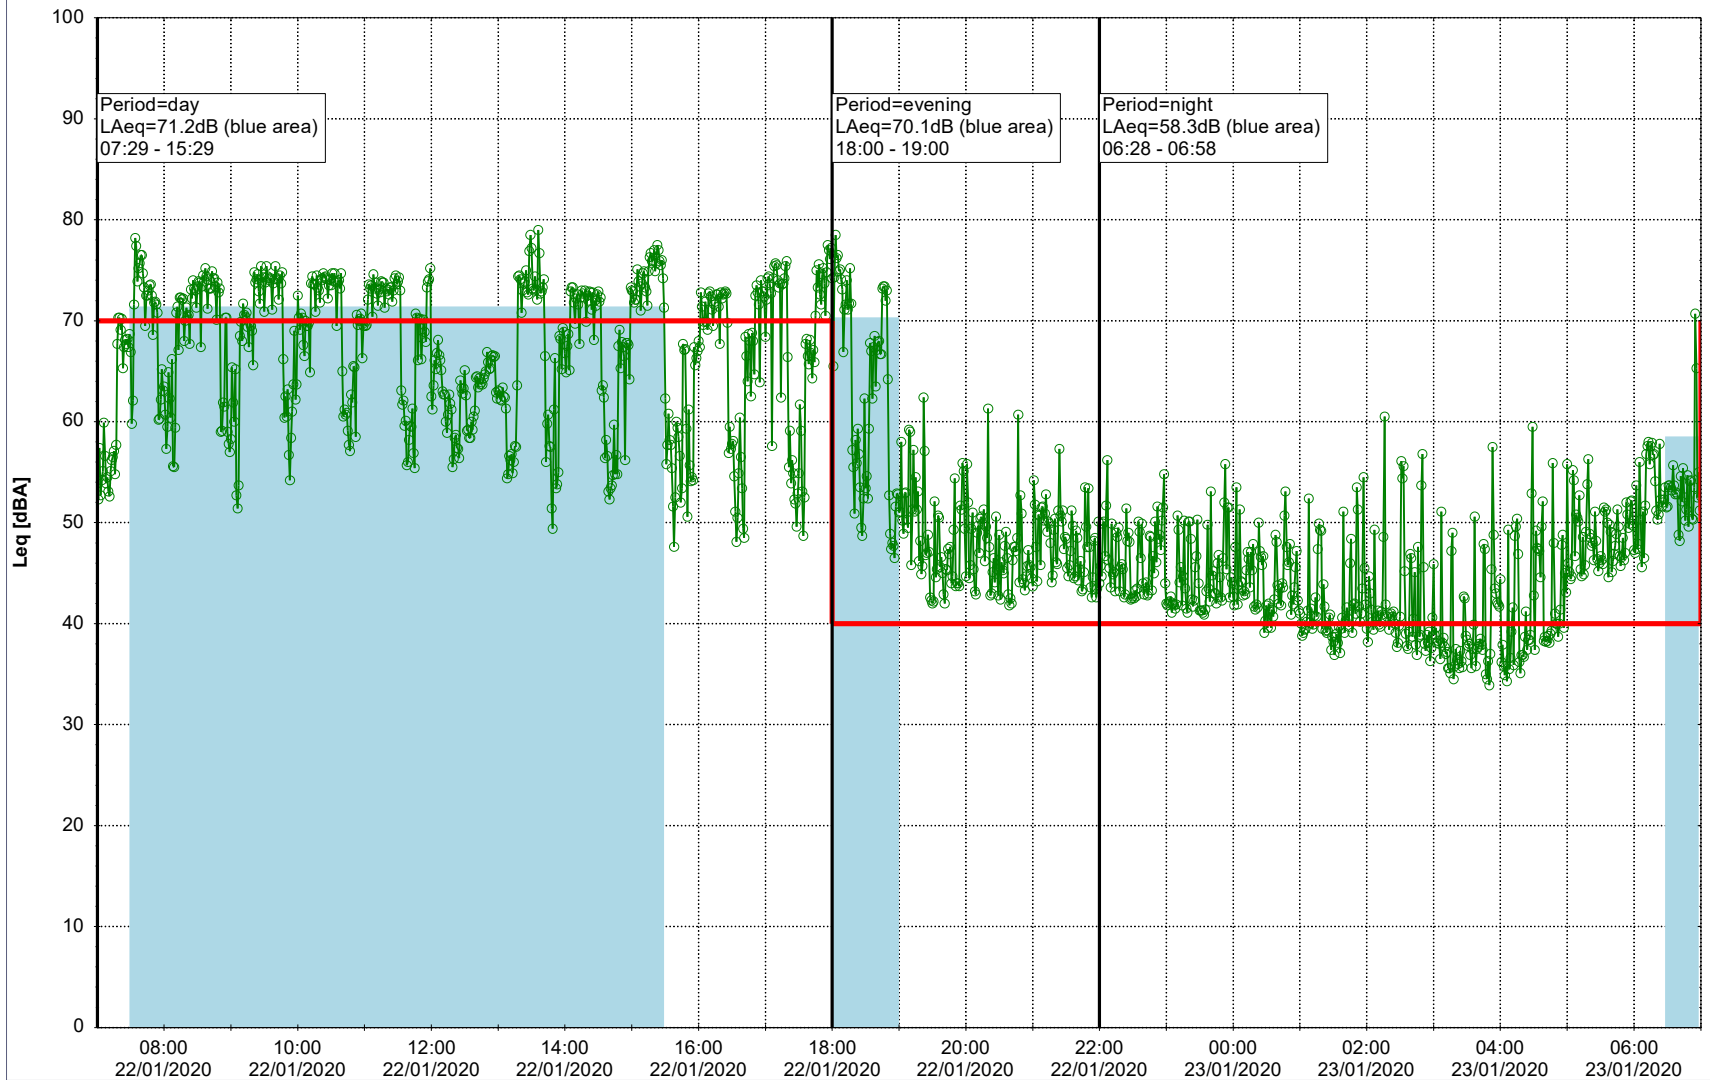

Plan View

Remarks

...

Noise Time Related Diagram

21/01/2020
22/01/2020

○ ○ ○ NEL_NS01

Project: Kronos Sydhavnen
Construction: Ny Ellebjerg
Location: N-V

Plan View

Remarks

...

Noise Time Related Diagram

22/01/2020
23/01/2020

○ NEL_NS01

Project: Kronos Sydhavnen
Construction: Ny Ellebjerg
Location: N-V

Plan View

Remarks

Noise Time Related Diagram

24/01/2020
25/01/2020

○ ○ ○ ○ NEL_NS01

Project: Kronos Sydhavnen
Construction: Ny Ellebjerg
Location: N-V

Plan View

Remarks

...

Noise Time Related Diagram

25/01/2020
26/01/2020

○ NEL_NS01

Project: Kronos Sydhavnen
Construction: Ny Ellebjerg
Location: N-V

Plan View

Remarks

...

Noise Time Related Diagram

26/01/2020
27/01/2020