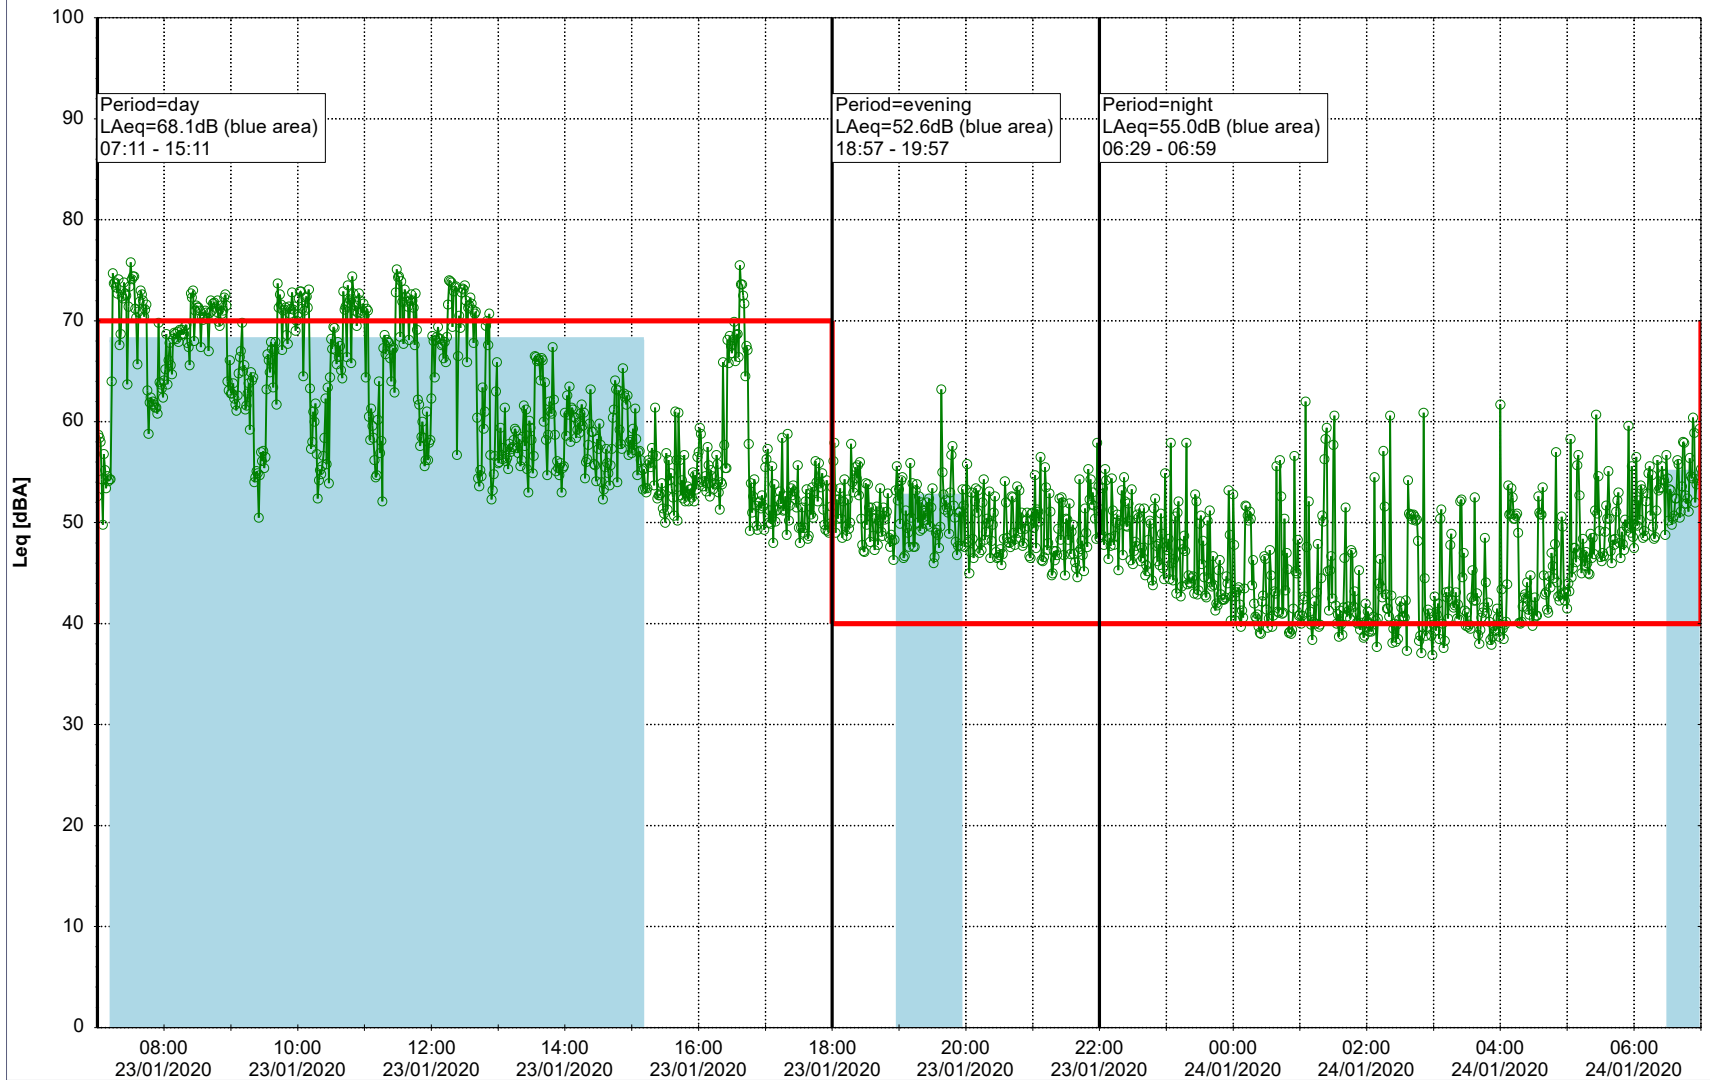

Remarks

...

Noise Time Related Diagram

22/01/2020
23/01/2020

○ NEL_NS01

Project: Kronos Sydhavnen
Construction: Ny Ellebjerg
Location: N-V

Plan View

Remarks

...

Noise Time Related Diagram

23/01/2020
24/01/2020

○ NEL_NS01

Project: Kronos Sydhavnen
Construction: Ny Ellebjerg
Location: N-V

Plan View

Remarks

...

Noise Time Related Diagram

24/01/2020
25/01/2020

○ ○ ○ ○ NEL_NS01

Project: Kronos Sydhavnen
Construction: Ny Ellebjerg
Location: N-V

Plan View

Remarks

...

Noise Time Related Diagram

25/01/2020
26/01/2020

○ NEL_NS01

Project: Kronos Sydhavnen
Construction: Ny Ellebjerg
Location: N-V

Plan View

Remarks

...

Noise Time Related Diagram

26/01/2020
27/01/2020