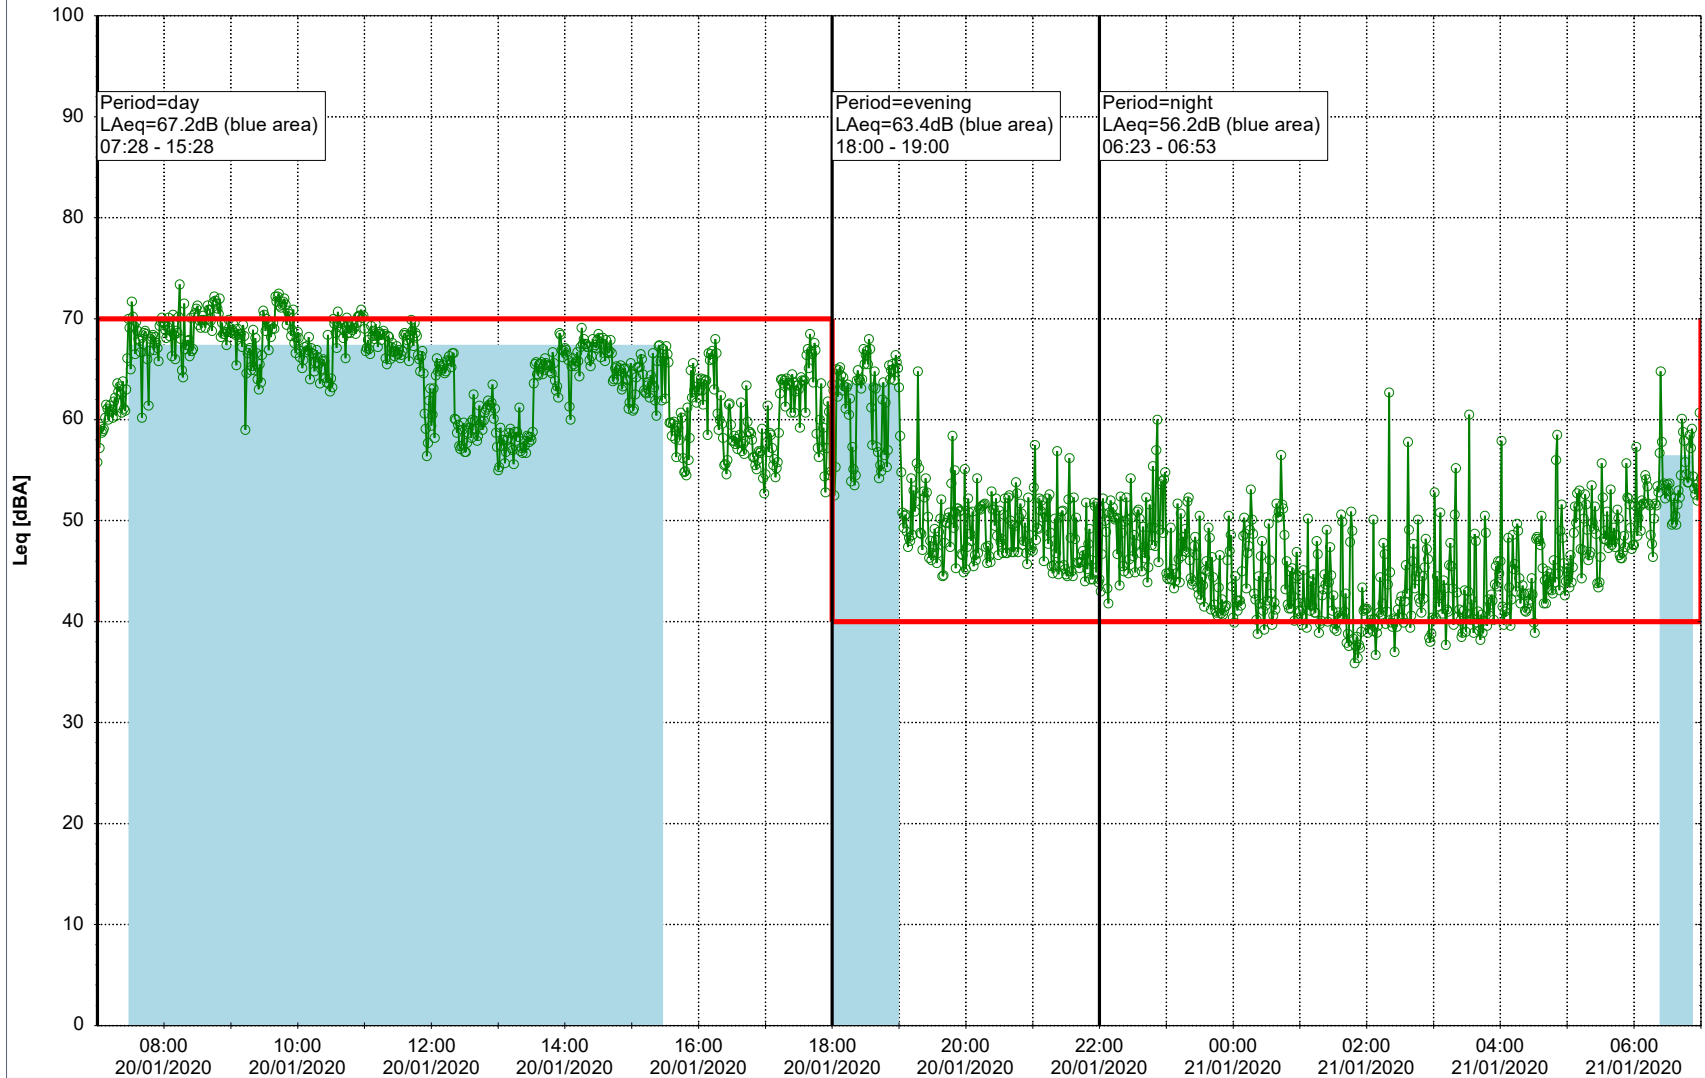

Project: Kronos Sydhavnen
Construction: Ny Ellebjerg
Location: N-V

20/01/2020
21/01/2020

Plan View

Remarks

...

Noise Time Related Diagram

○ ○ ○ ○ NEL_NS01

Project: Kronos Sydhavnen
Construction: Ny Ellebjerg
Location: N-V

Plan View

Remarks

...

Noise Time Related Diagram

21/01/2020
22/01/2020

○ ○ ○ NEL_NS01

Project: Kronos Sydhavnen
Construction: Ny Ellebjerg
Location: N-V

Plan View

Remarks

...

Noise Time Related Diagram

22/01/2020
23/01/2020

○ NEL_NS01

Project: Kronos Sydhavnen
Construction: Ny Ellebjerg
Location: N-V

Plan View

Remarks

25/01/2020
26/01/2020

○ NEL_NS01

Project: Kronos Sydhavnen
Construction: Ny Ellebjerg
Location: N-V

Plan View

Remarks

...

Noise Time Related Diagram

26/01/2020
27/01/2020