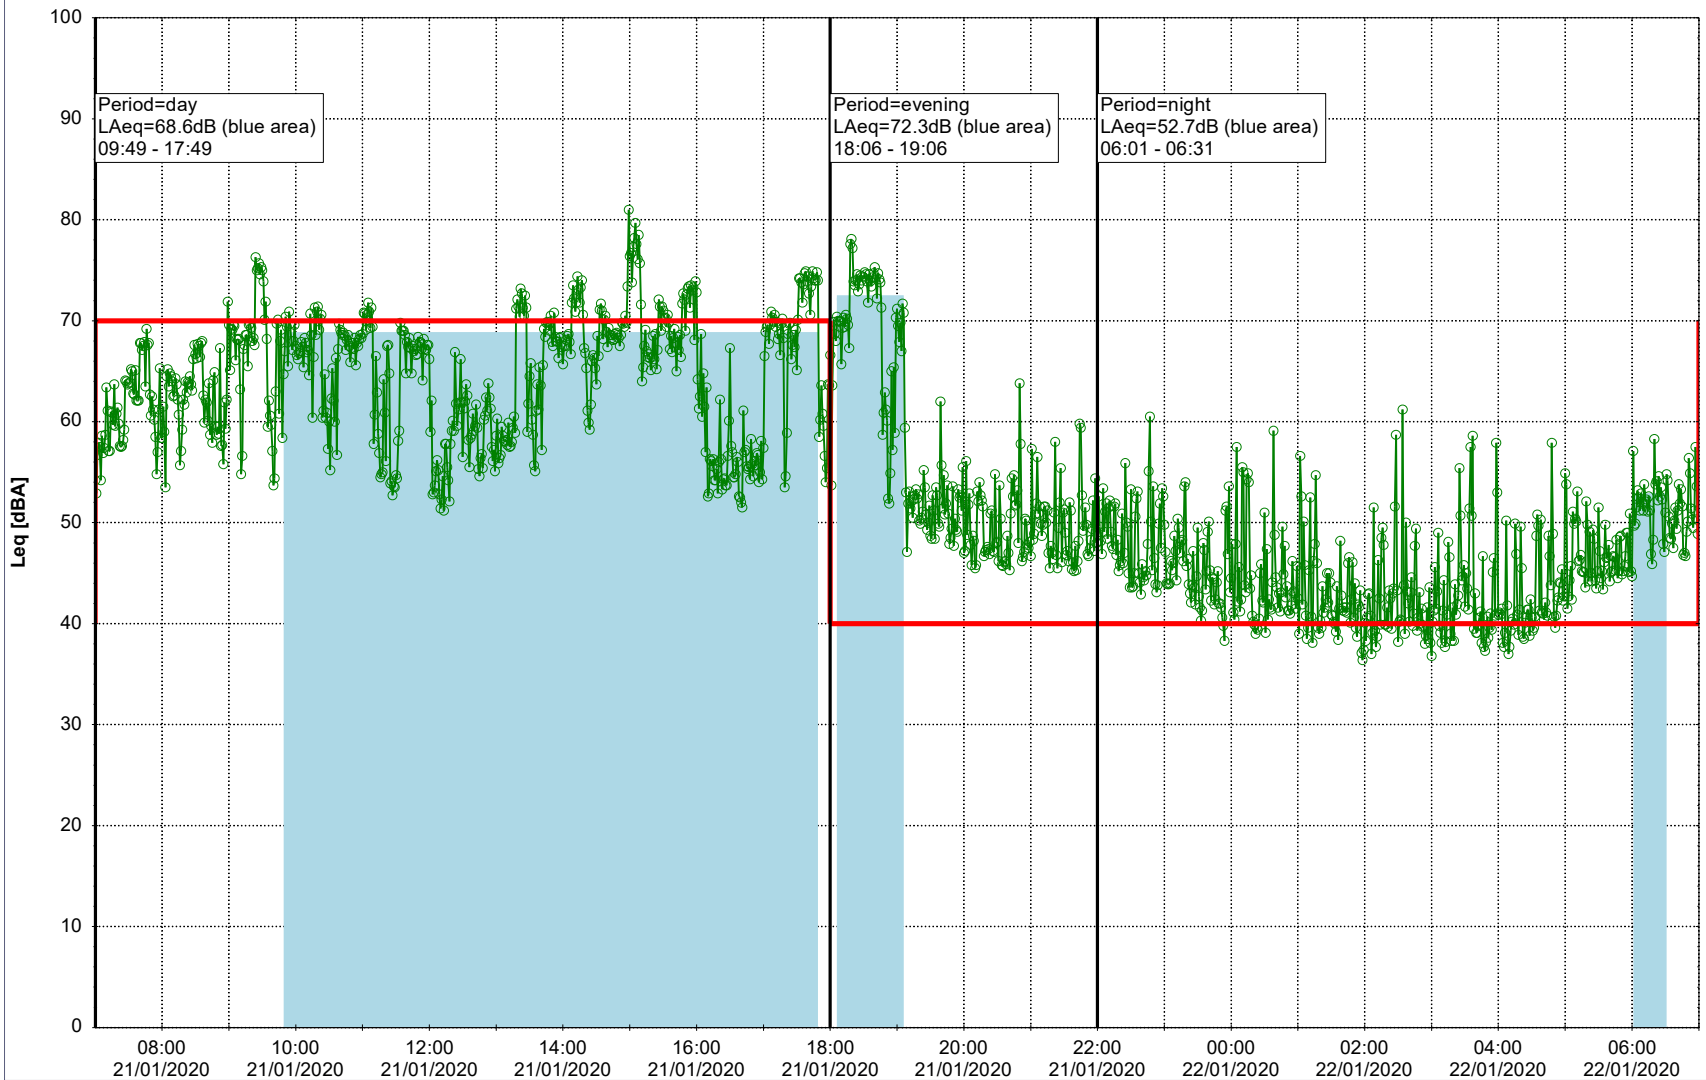

Plan View

Remarks

...

Noise Time Related Diagram

21/01/2020
22/01/2020

○ ○ ○ NEL_NS01

Project: Kronos Sydhavnen
Construction: Ny Ellebjerg
Location: N-V

Plan View

Remarks

...

Noise Time Related Diagram

22/01/2020
23/01/2020

○ NEL_NS01

Project: Kronos Sydhavnen
Construction: Ny Ellebjerg
Location: N-V

Plan View

Remarks

Noise Time Related Diagram

24/01/2020
25/01/2020

○ ○ ○ ○ NEL_NS01

Project: Kronos Sydhavnen
Construction: Ny Ellebjerg
Location: N-V

Plan View

Remarks

...

Noise Time Related Diagram

25/01/2020
26/01/2020

○ NEL_NS01

Project: Kronos Sydhavnen
Construction: Ny Ellebjerg
Location: N-V

Plan View

Remarks

...

Noise Time Related Diagram

26/01/2020
27/01/2020