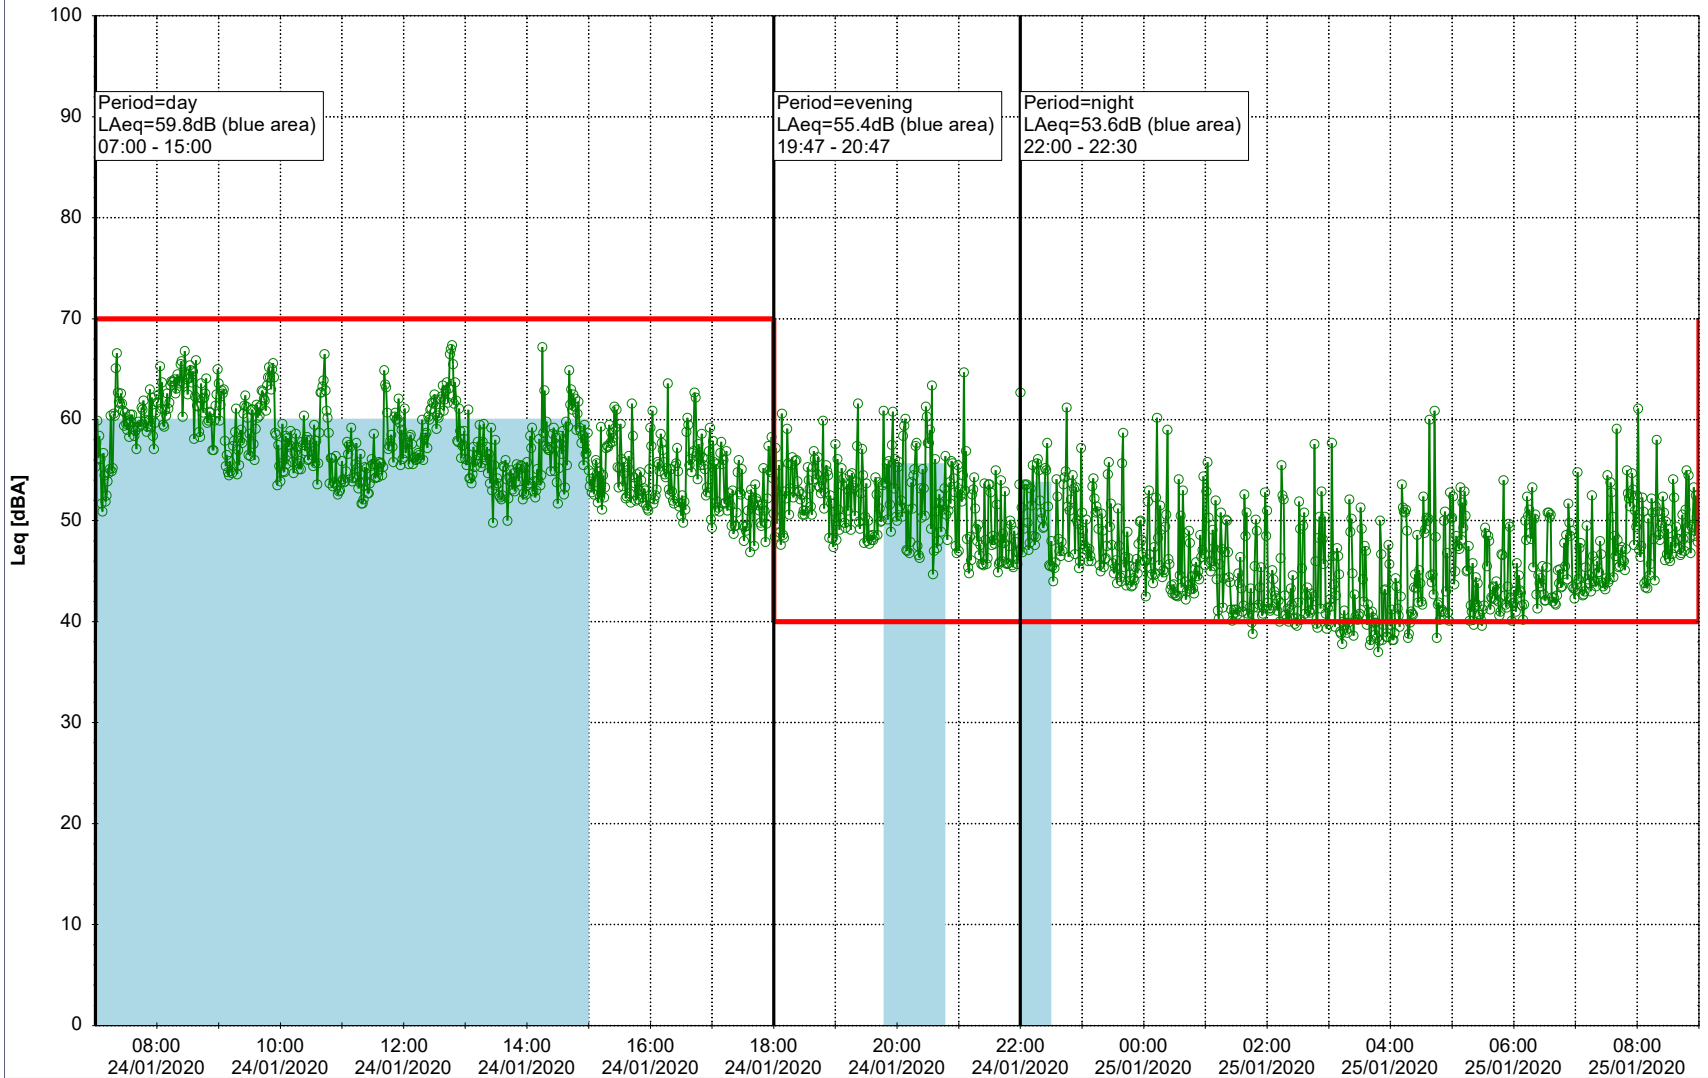

...

Noise Time Related Diagram

23/01/2020
24/01/2020

○ NEL_NS01

Project: Kronos Sydhavnen
Construction: Ny Ellebjerg
Location: N-V

Plan View

Remarks

...

Noise Time Related Diagram

24/01/2020
25/01/2020

○ ○ ○ ○ NEL_NS01

Project: Kronos Sydhavnen
Construction: Ny Ellebjerg
Location: N-V

Plan View

Remarks

...

Noise Time Related Diagram

25/01/2020
26/01/2020

○ NEL_NS01

Project: Kronos Sydhavnen
Construction: Ny Ellebjerg
Location: N-V

Plan View

Remarks

...

Noise Time Related Diagram

26/01/2020
27/01/2020