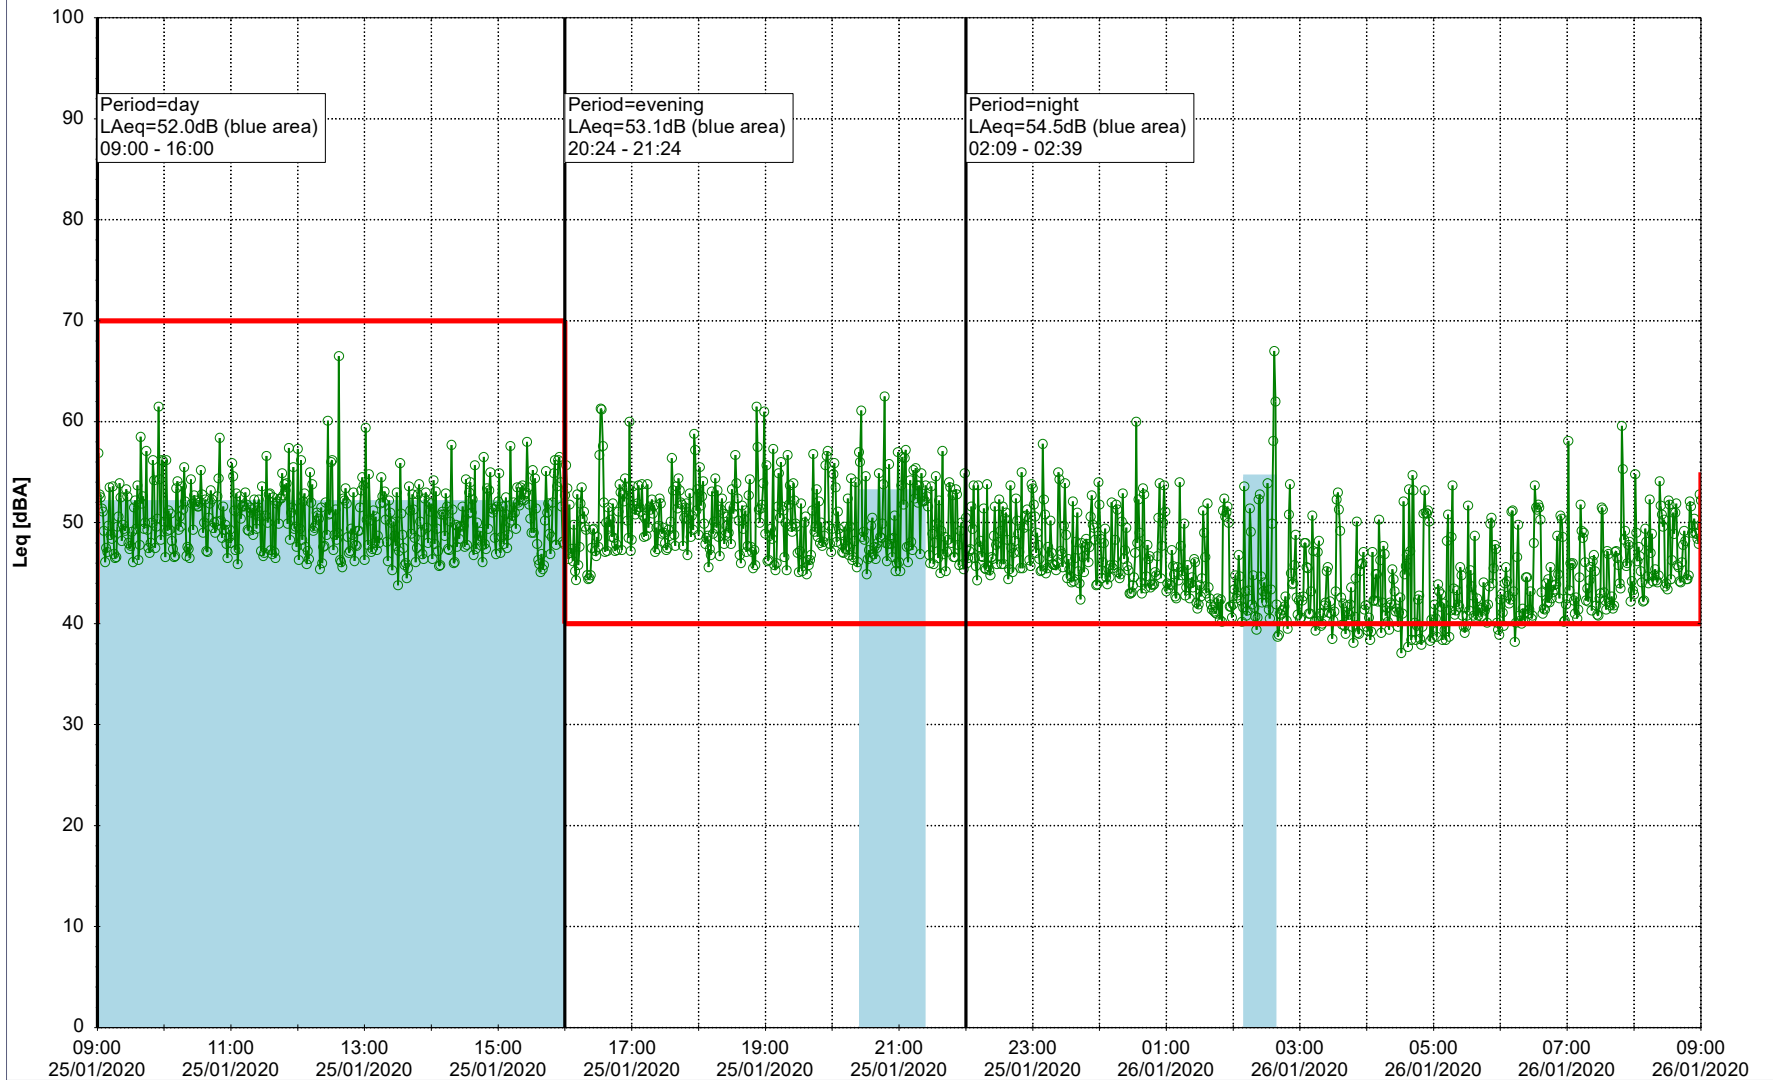

...

Noise Time Related Diagram

23/01/2020
24/01/2020

○ NEL_NS01

Project: Kronos Sydhavnen
Construction: Ny Ellebjerg
Location: N-V

Plan View

Remarks

...

Noise Time Related Diagram

24/01/2020
25/01/2020

○ ○ ○ ○ NEL_NS01

Project: Kronos Sydhavnen
Construction: Ny Ellebjerg
Location: N-V

Plan View

Remarks

...

Noise Time Related Diagram

25/01/2020
26/01/2020

○ NEL_NS01

Project: Kronos Sydhavnen
Construction: Ny Ellebjerg
Location: N-V

Plan View

Remarks

...

Noise Time Related Diagram

26/01/2020
27/01/2020