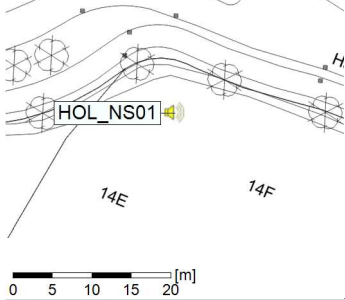

Noise Time Related Diagram

07/01/2022
08/01/2022

○ ○ ○ ○ HOL_NS01

Project: Kronos Sydhavnen
Construction: Havneholmen
Location: N-V

Plan View

Remarks

...

Noise Time Related Diagram

08/01/2022
09/01/2022

o o o o HOL_NS01

Project: Kronos Sydhavnen
Construction: Havneholmen
Location: N-V

Plan View

Remarks

...

Noise Time Related Diagram

09/01/2022
10/01/2022