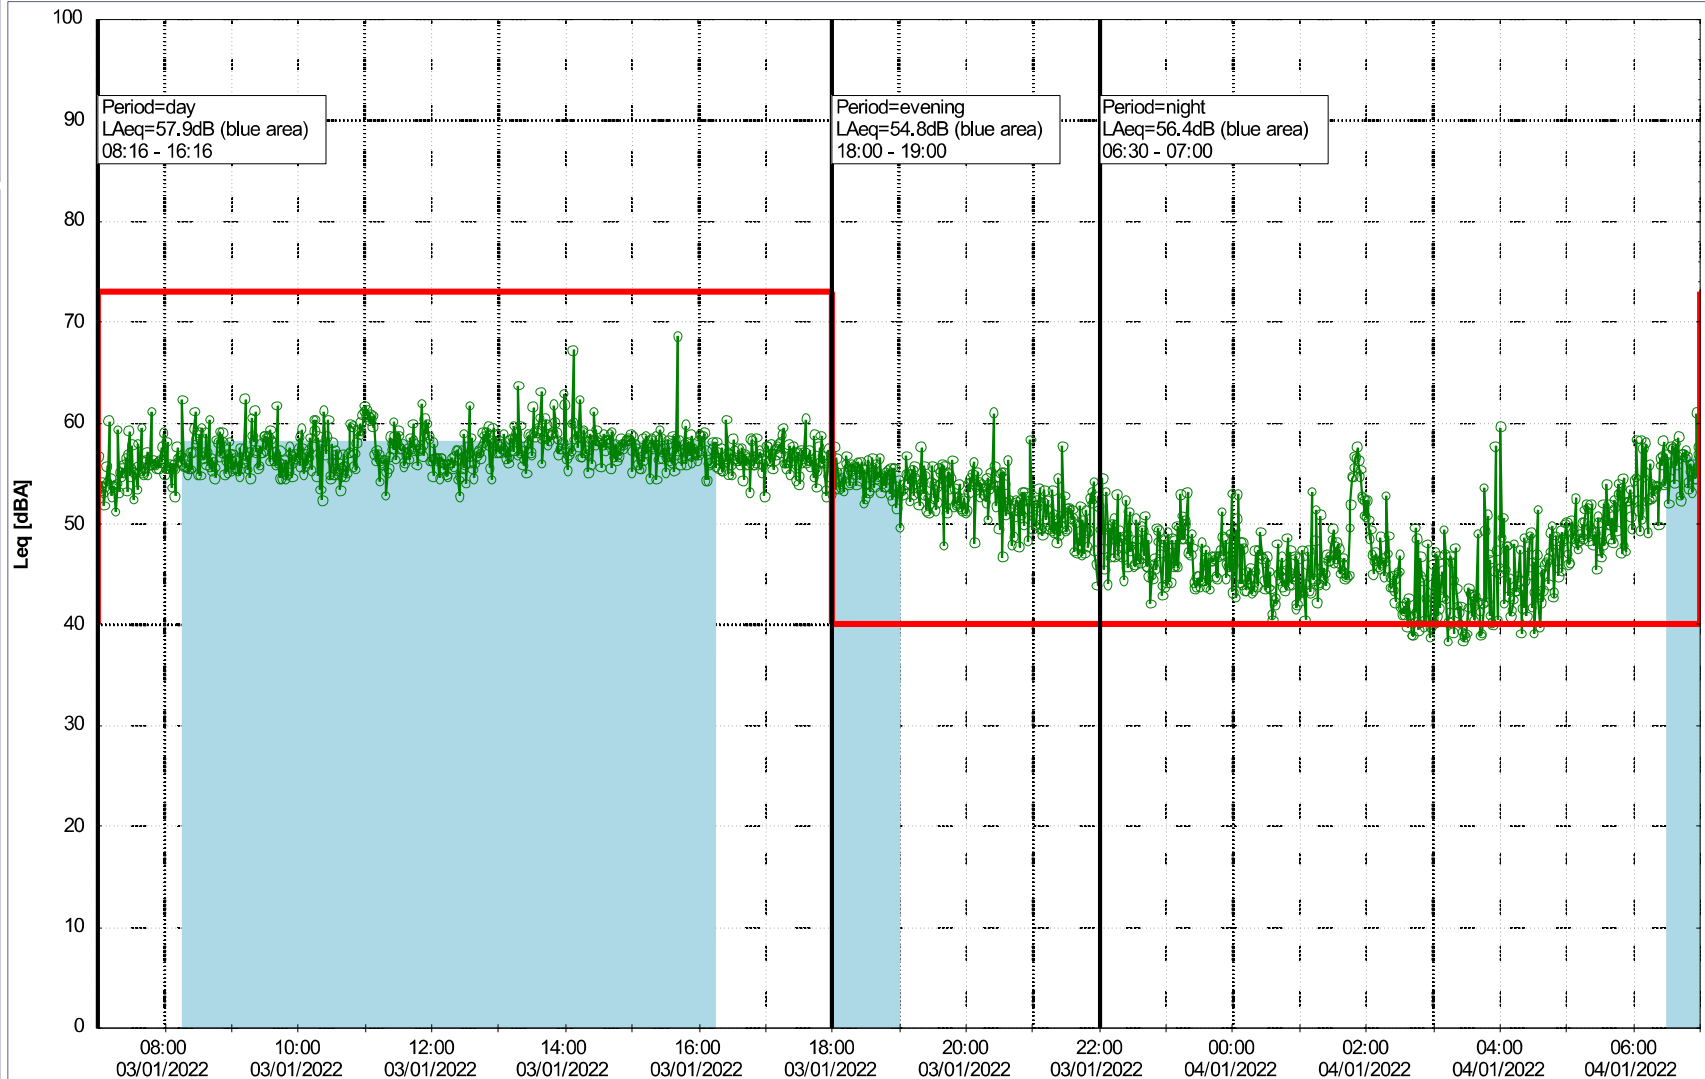

Project: Kronos Sydhavnen
Construction: Havneholmen
Location: N-V

Plan View

Remarks

...

Noise Time Related Diagram

03/01/2022
04/01/2022

o o o o HOL_NS01

Project: Kronos Sydhavnen
Construction: Havneholmen
Location: N-V

Plan View

Remarks

...

Noise Time Related Diagram

04/01/2022
05/01/2022

o o o o HOL_NS01

Project: Kronos Sydhavnen
Construction: Havneholmen
Location: N-V

Plan View

Remarks

...

Noise Time Related Diagram

05/01/2022
06/01/2022

○○○ HOL_NS01

Project: Kronos Sydhavnen
Construction: Havneholmen
Location: N-V

Plan View

Remarks

Noise Time Related Diagram

07/01/2022
08/01/2022

○ ○ ○ ○ HOL_NS01

Project: Kronos Sydhavnen
Construction: Havneholmen
Location: N-V

Plan View

Remarks

...

Noise Time Related Diagram