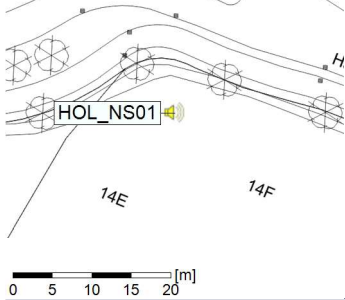

Plan View

Remarks

...

Noise Time Related Diagram

04/01/2022
05/01/2022

o o o o HOL_NS01

Project: Kronos Sydhavnen
Construction: Havneholmen
Location: N-V

Plan View

Remarks

...

Noise Time Related Diagram

05/01/2022
06/01/2022

○○○ HOL_NS01

Project: Kronos Sydhavnen
Construction: Havneholmen
Location: N-V

Plan View

Remarks

...

Noise Time Related Diagram

06/01/2022
07/01/2022

o o o o HOL_NS01

Project: Kronos Sydhavnen
Construction: Havneholmen
Location: N-V

Plan View

Remarks

...