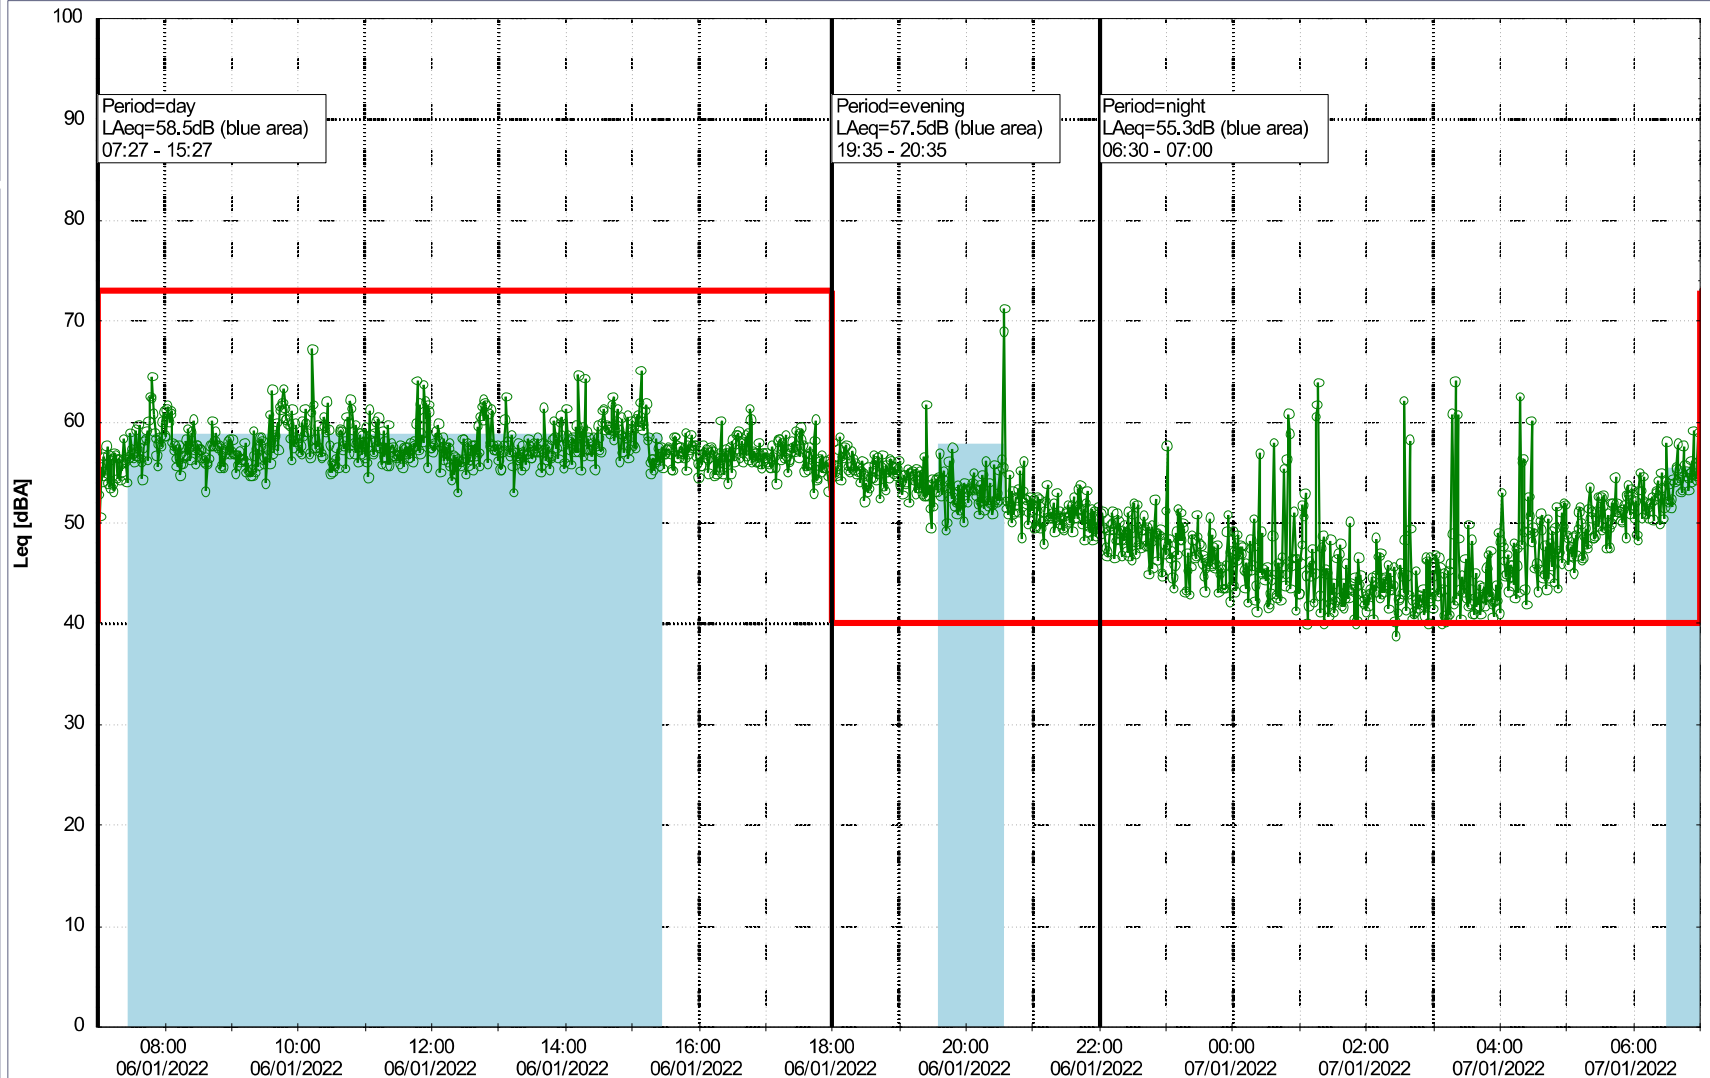

Remarks

...

Noise Time Related Diagram

05/01/2022
06/01/2022

○○○ HOL_NS01

Project: Kronos Sydhavnen
Construction: Havneholmen
Location: N-V

Plan View

Remarks

...

Noise Time Related Diagram

06/01/2022
07/01/2022

o o o o HOL_NS01

Project: Kronos Sydhavnen
Construction: Havneholmen
Location: N-V

Plan View

Remarks

...

Noise Time Related Diagram

07/01/2022
08/01/2022

○ ○ ○ ○ HOL_NS01

Project: Kronos Sydhavnen
Construction: Havneholmen
Location: N-V

Plan View

Remarks

...

Noise Time Related Diagram

08/01/2022
09/01/2022

o o o o HOL_NS01

Project: Kronos Sydhavnen
Construction: Havneholmen
Location: N-V

Plan View

Remarks

...

Noise Time Related Diagram

09/01/2022
10/01/2022