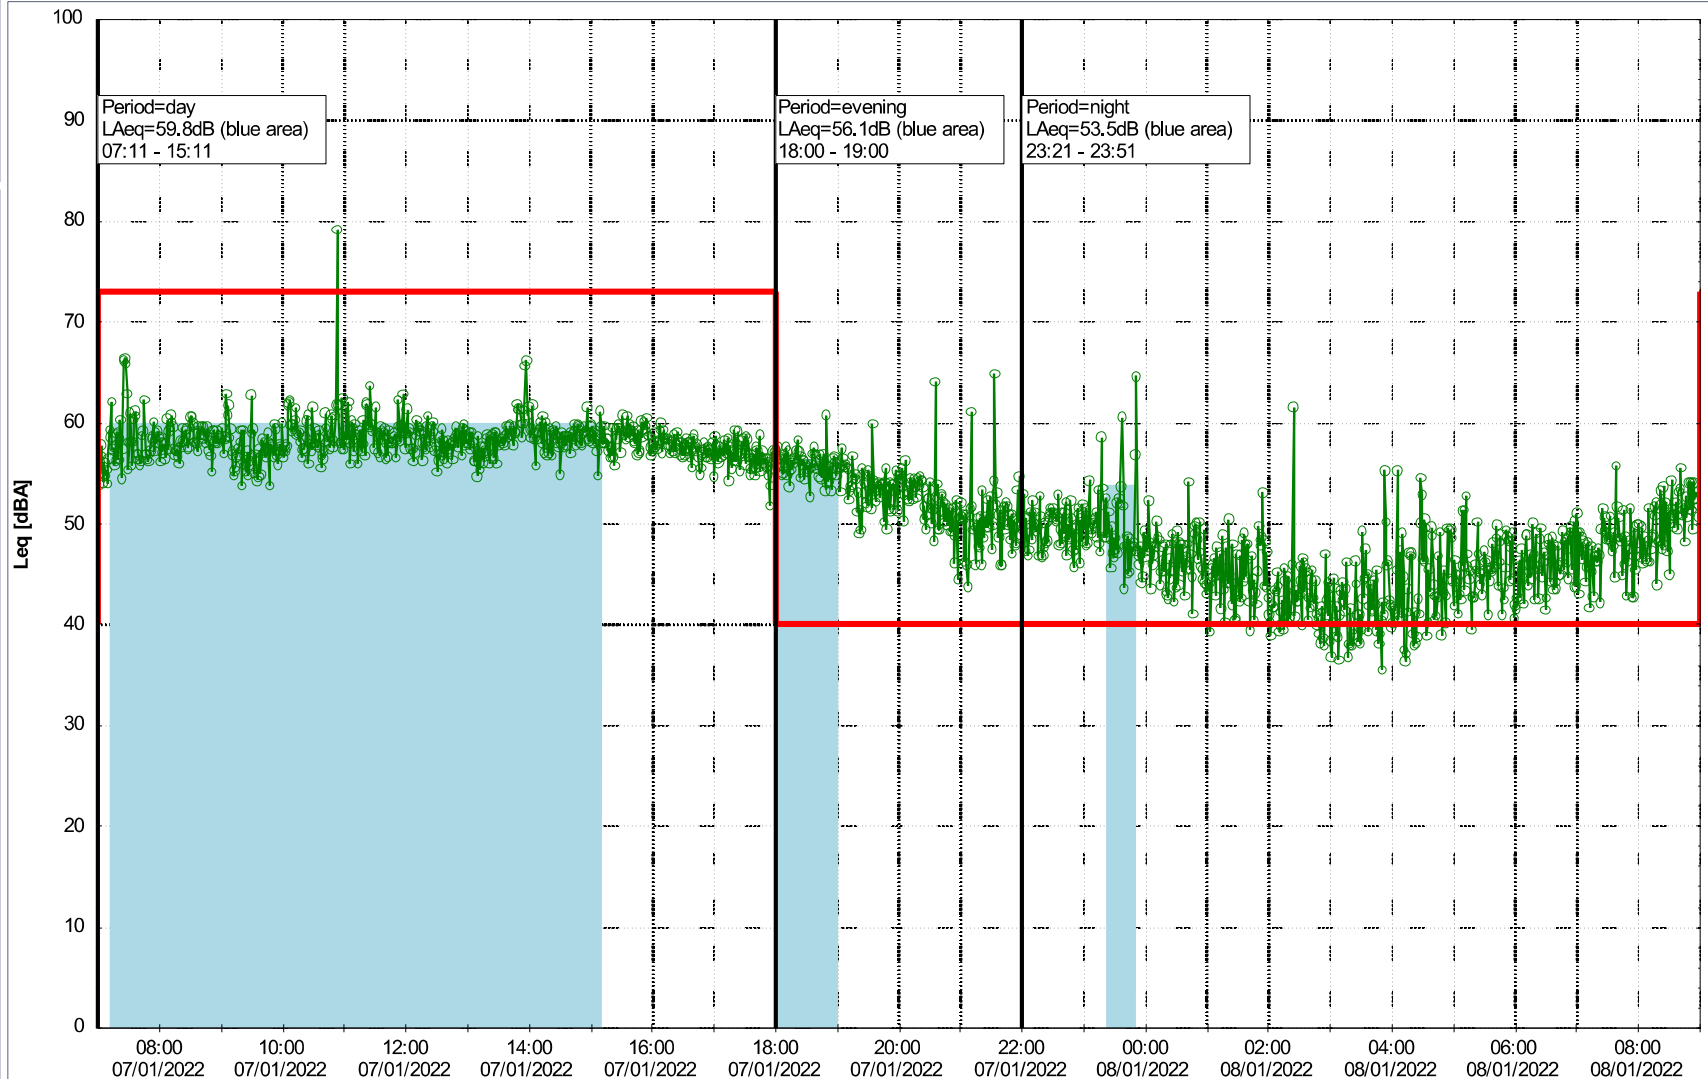

...

Noise Time Related Diagram

06/01/2022
07/01/2022

o o o o HOL_NS01

Project: Kronos Sydhavnen
Construction: Havneholmen
Location: N-V

Plan View

Remarks

...

Noise Time Related Diagram

07/01/2022
08/01/2022

○ ○ ○ ○ HOL_NS01

Project: Kronos Sydhavnen
Construction: Havneholmen
Location: N-V

Plan View

Remarks

...

Noise Time Related Diagram

08/01/2022
09/01/2022

o o o o HOL_NS01

Project: Kronos Sydhavnen
Construction: Havneholmen
Location: N-V

Plan View

Remarks

...

Noise Time Related Diagram

09/01/2022
10/01/2022