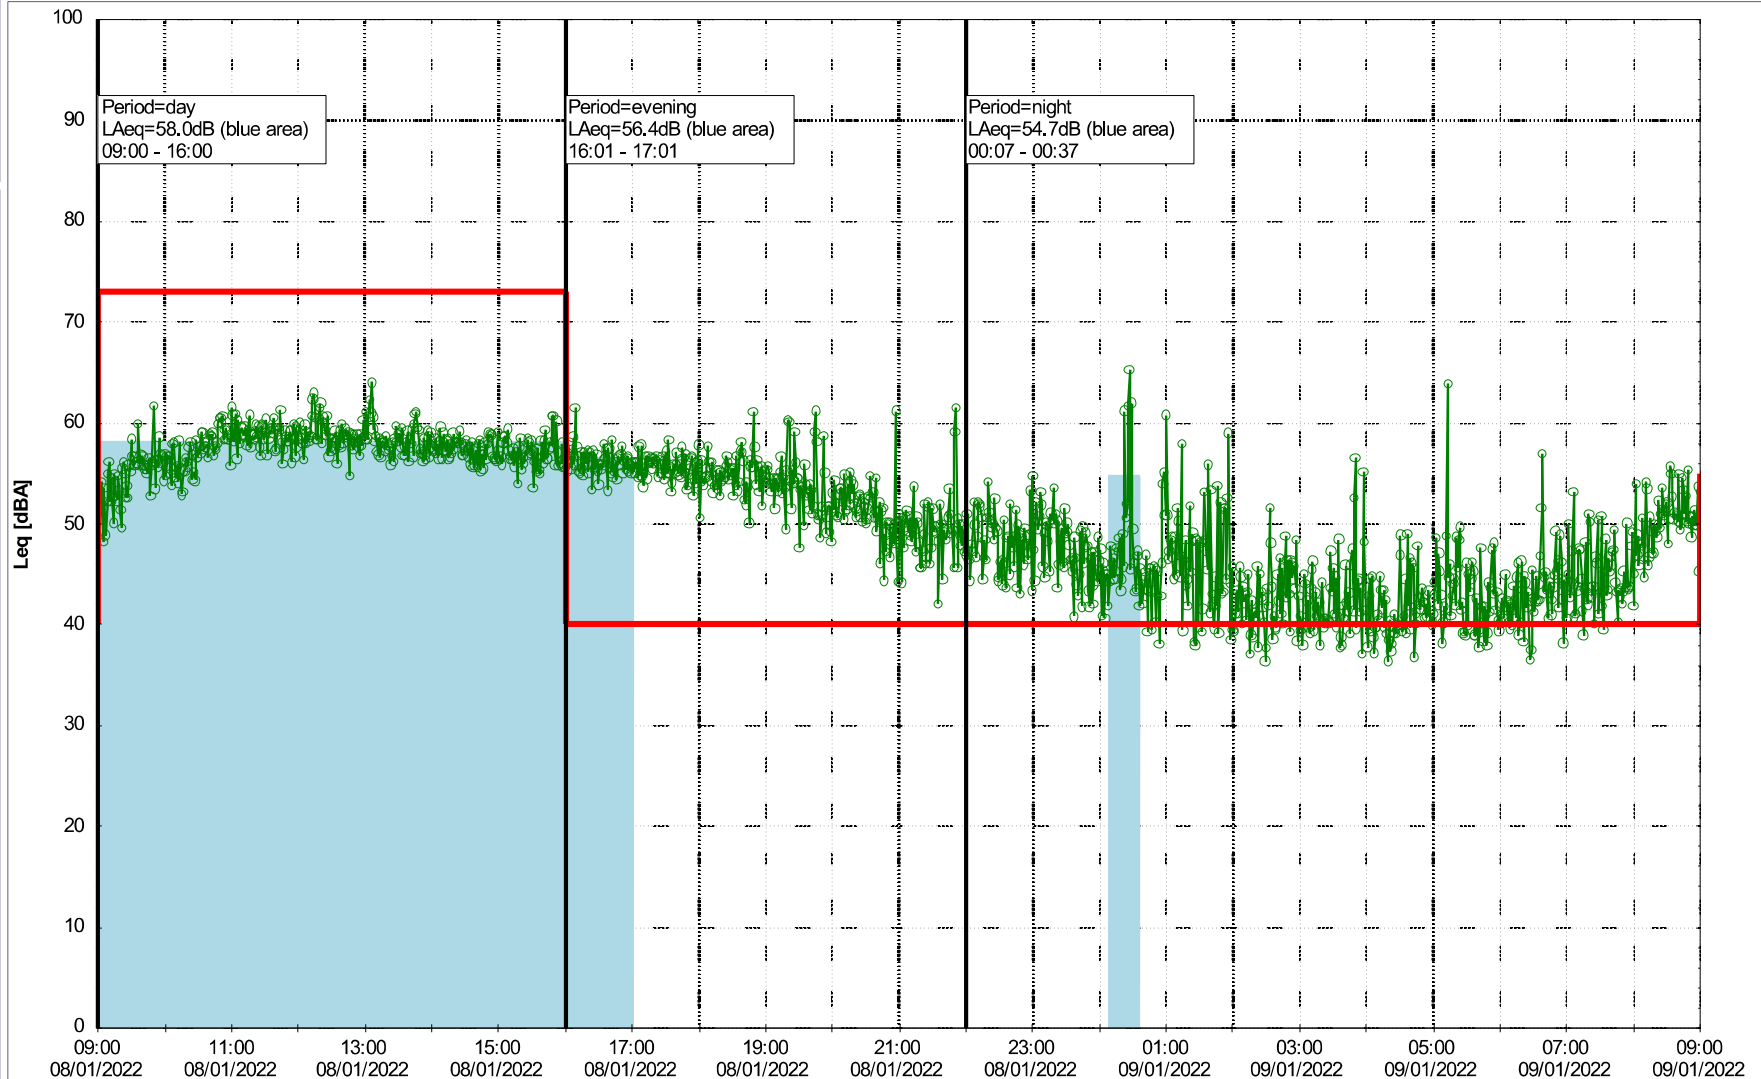

Noise Time Related Diagram

07/01/2022
08/01/2022

○ ○ ○ ○ HOL_NS01

Project: Kronos Sydhavnen
Construction: Havneholmen
Location: N-V

Plan View

Remarks

...

Noise Time Related Diagram

08/01/2022
09/01/2022

o o o o HOL_NS01

Project: Kronos Sydhavnen
Construction: Havneholmen
Location: N-V

Plan View

Remarks

...

Noise Time Related Diagram

09/01/2022
10/01/2022