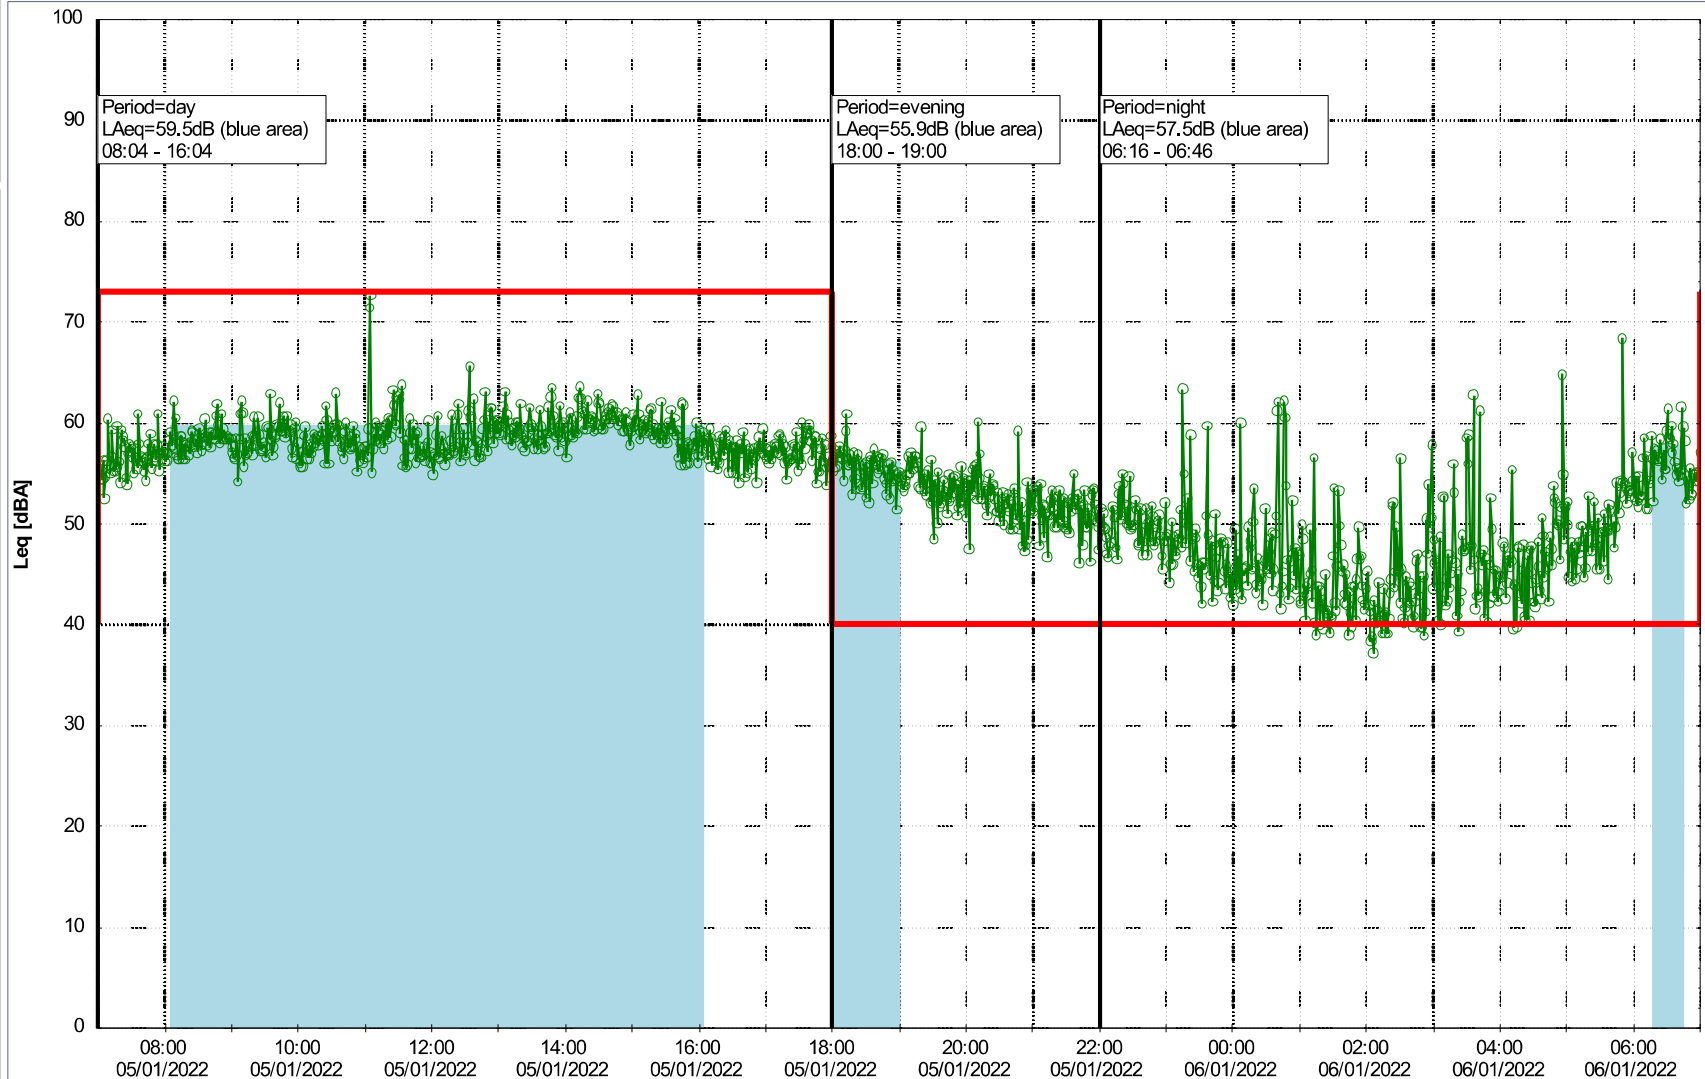

Plan View

Remarks

...

Noise Time Related Diagram

04/01/2022
05/01/2022

o o o o HOL_NS01

Project: Kronos Sydhavnen
Construction: Havneholmen
Location: N-V

Plan View

Remarks

...

Noise Time Related Diagram

05/01/2022
06/01/2022

○○○ HOL_NS01

Project: Kronos Sydhavnen
Construction: Havneholmen
Location: N-V

Plan View

Remarks

...

Noise Time Related Diagram

06/01/2022
07/01/2022

o o o o HOL_NS01

Project: Kronos Sydhavnen
Construction: Havneholmen
Location: N-V

Plan View

Remarks

...

Noise Time Related Diagram

07/01/2022
08/01/2022

○ ○ ○ ○ HOL_NS01

Project: Kronos Sydhavnen
Construction: Havneholmen
Location: N-V

Plan View

Remarks

...

Noise Time Related Diagram