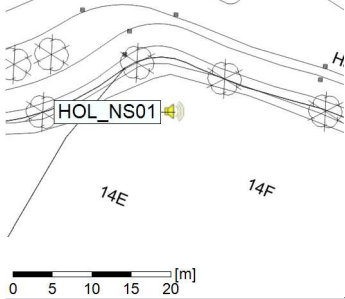

Remarks

...

Noise Time Related Diagram

05/01/2022
06/01/2022

○○○ HOL_NS01

Project: Kronos Sydhavnen
Construction: Havneholmen
Location: N-V

Plan View

Remarks

...

Noise Time Related Diagram

06/01/2022
07/01/2022

o o o o HOL_NS01

Project: Kronos Sydhavnen
Construction: Havneholmen
Location: N-V

Plan View

Remarks

...

Noise Time Related Diagram

07/01/2022
08/01/2022

○ ○ ○ ○ HOL_NS01

Project: Kronos Sydhavnen
Construction: Havneholmen
Location: N-V

Plan View

Remarks

...

Noise Time Related Diagram