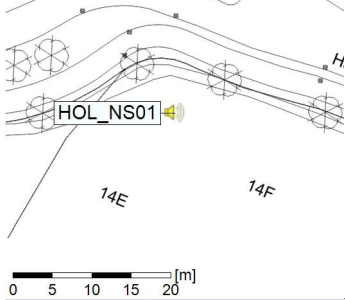

Project: Kronos Sydhavnen
Construction: Havneholmen
Location: N-V

Plan View

Remarks

...

Noise Time Related Diagram

03/01/2022
04/01/2022

o o o o HOL_NS01

Project: Kronos Sydhavnen
Construction: Havneholmen
Location: N-V

Plan View

Remarks

...

Noise Time Related Diagram

04/01/2022
05/01/2022

o o o o HOL_NS01

Project: Kronos Sydhavnen
Construction: Havneholmen
Location: N-V

Plan View

Noise Time Related Diagram

07/01/2022
08/01/2022

○ ○ ○ ○ HOL_NS01

Project: Kronos Sydhavnen
Construction: Havneholmen
Location: N-V

Plan View

Remarks

...

Noise Time Related Diagram

08/01/2022
09/01/2022

o o o o HOL_NS01

Project: Kronos Sydhavnen
Construction: Havneholmen
Location: N-V

Plan View

Remarks

...

Noise Time Related Diagram

09/01/2022
10/01/2022