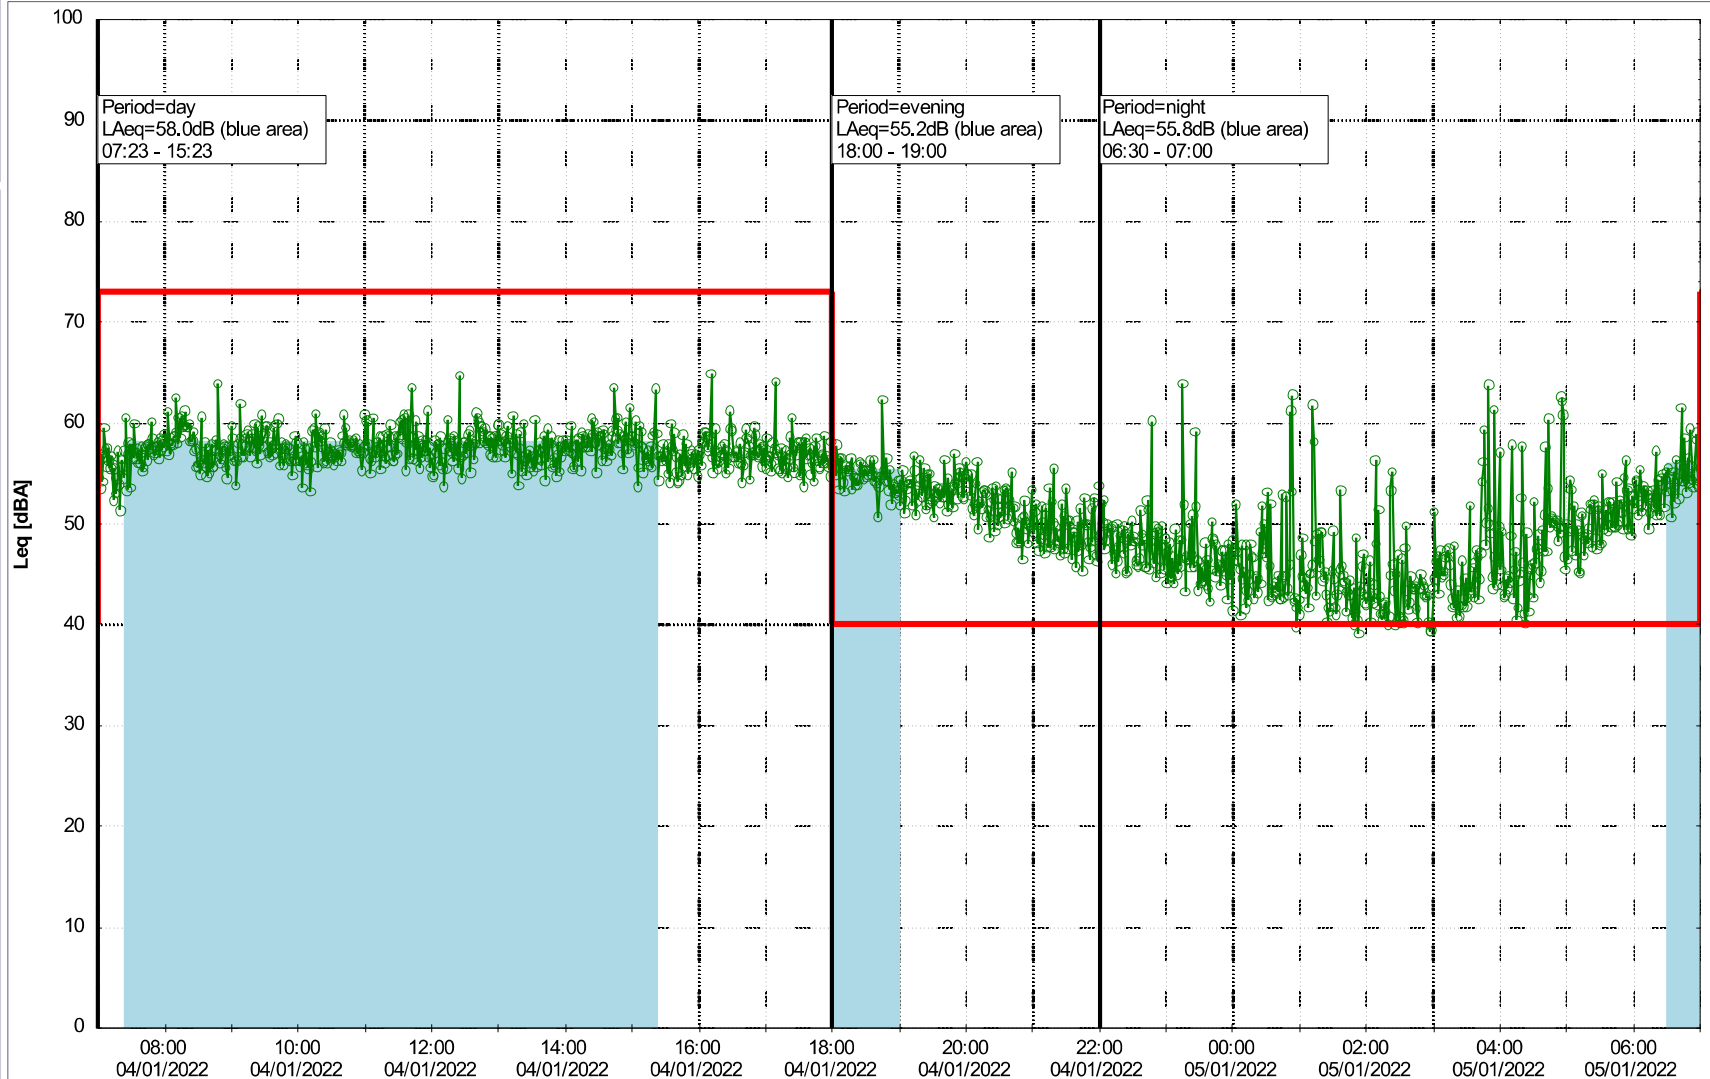

Plan View

Remarks

...

Noise Time Related Diagram

04/01/2022
05/01/2022

o o o o HOL_NS01

Project: Kronos Sydhavnen
Construction: Havneholmen
Location: N-V

Plan View

Remarks

...

Noise Time Related Diagram

05/01/2022
06/01/2022

○○○ HOL_NS01

Project: Kronos Sydhavnen
Construction: Havneholmen
Location: N-V

Plan View

Remarks

...

Noise Time Related Diagram

06/01/2022
07/01/2022

o o o o HOL_NS01

Project: Kronos Sydhavnen
Construction: Havneholmen
Location: N-V

Plan View

Remarks

...

Noise Time Related Diagram

07/01/2022
08/01/2022

○ ○ ○ ○ HOL_NS01

Project: Kronos Sydhavnen
Construction: Havneholmen
Location: N-V

Plan View

Remarks

...

Noise Time Related Diagram