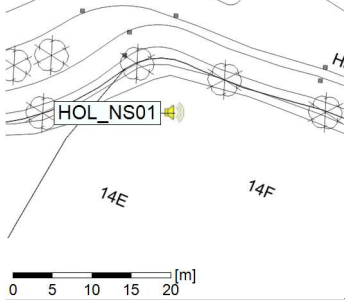

...

Noise Time Related Diagram

06/01/2022
07/01/2022

o o o o HOL_NS01

Project: Kronos Sydhavnen
Construction: Havneholmen
Location: N-V

Plan View

Remarks

...

Noise Time Related Diagram

07/01/2022
08/01/2022

○ ○ ○ ○ HOL_NS01

Project: Kronos Sydhavnen
Construction: Havneholmen
Location: N-V

Plan View

Remarks

...

Noise Time Related Diagram