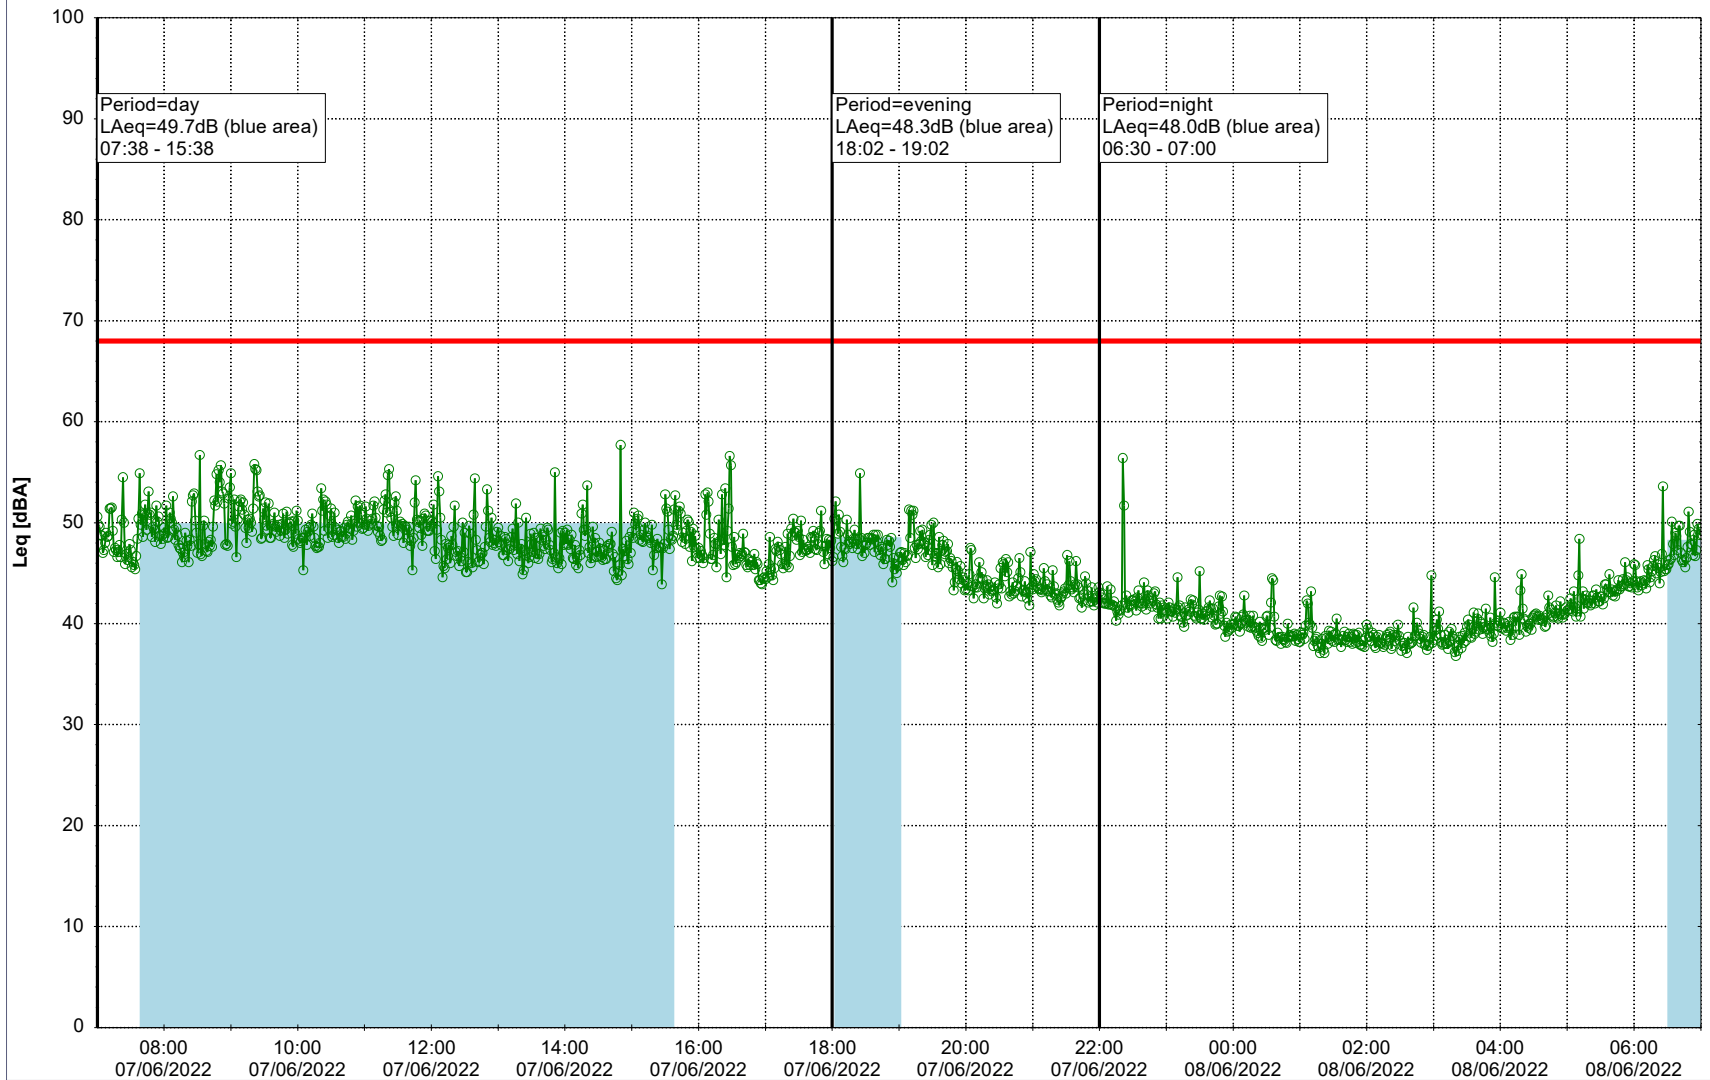

### Noise Time Related Diagram

06/06/2022  
07/06/2022

○○○○ EBR-OVK\_NS02

**Project:** Kronos Sydhavnen  
**Construction:** Enghave Brygge  
**Location:** N-V

Plan View

Remarks

...

### Noise Time Related Diagram

07/06/2022  
08/06/2022

○○○○ EBR-OVK\_NS02

Project: Kronos Sydhavnen  
Construction: Enghave Brygge  
Location: N-V

Plan View

Remarks

...