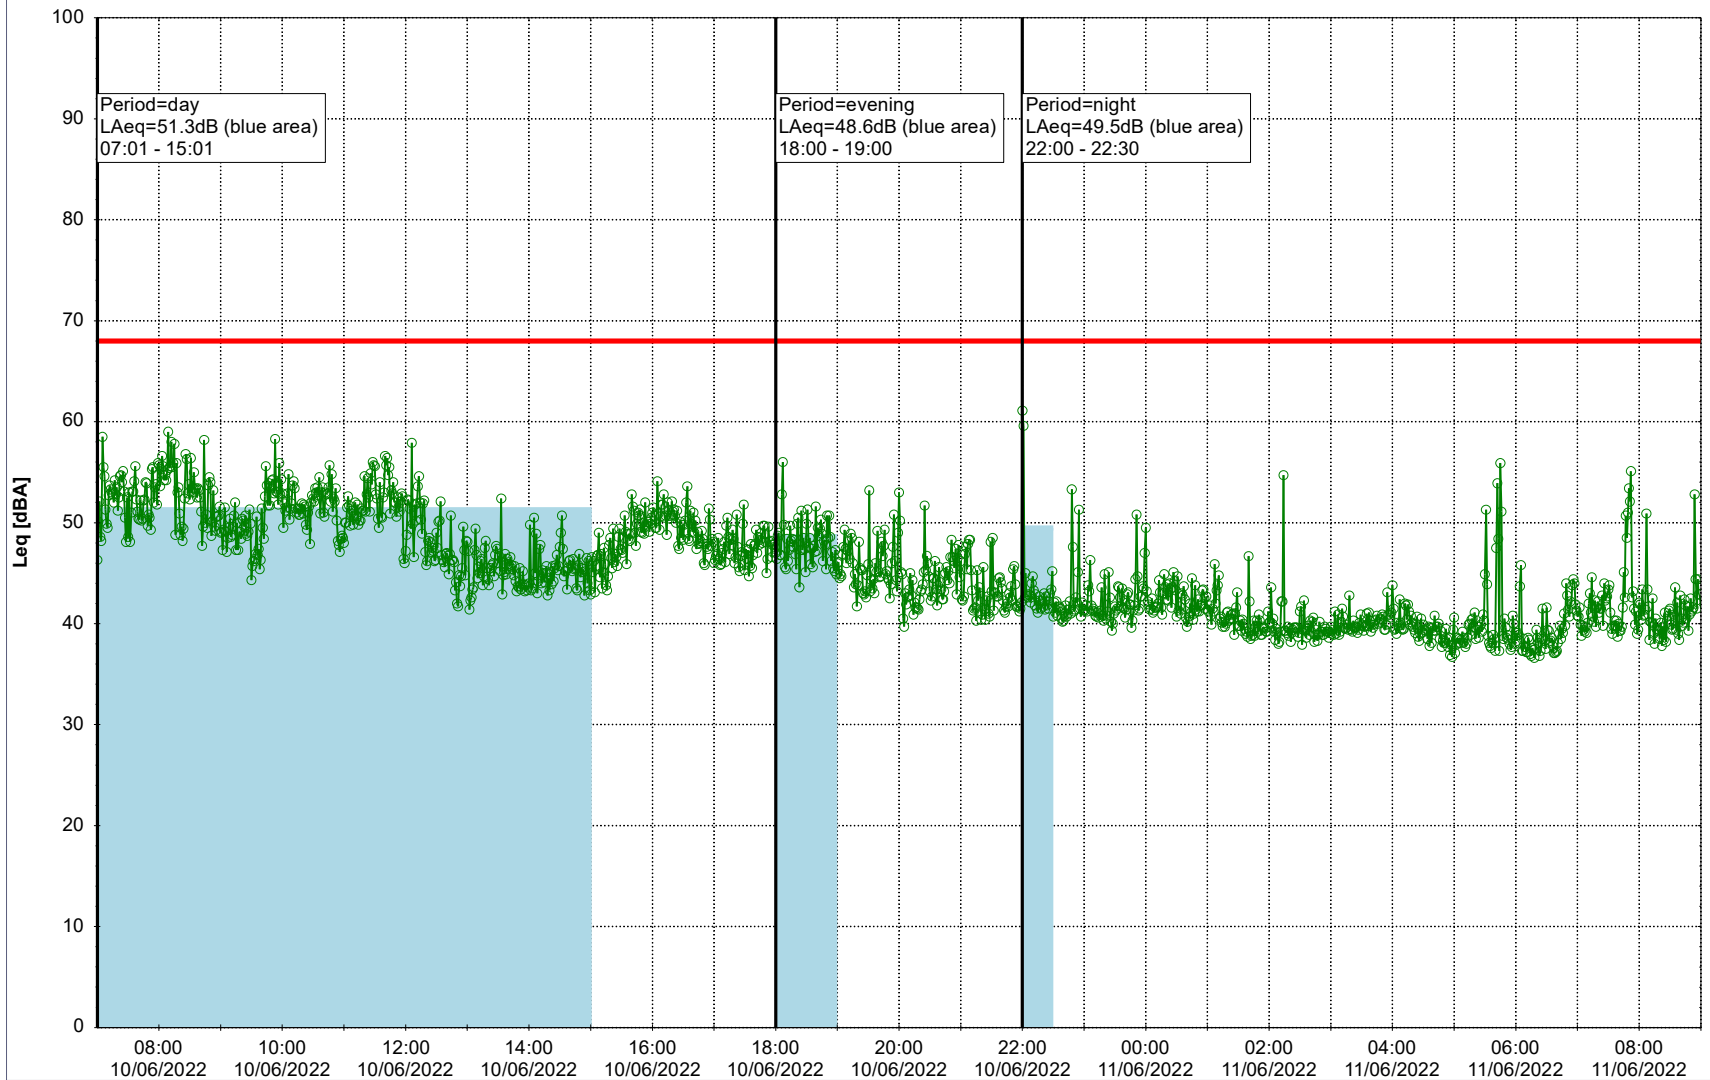

### Noise Time Related Diagram

09/06/2022  
10/06/2022

○○○○ EBR-OVK\_NS02

**Project:** Kronos Sydhavnen  
**Construction:** Enghave Brygge  
**Location:** N-V

Plan View

Remarks

...

### Noise Time Related Diagram

10/06/2022  
11/06/2022

○○○○ EBR-OVK\_NS02

**Project:** Kronos Sydhavnen  
**Construction:** Enghave Brygge  
**Location:** N-V

Plan View

Remarks

...

### Noise Time Related Diagram

11/06/2022  
12/06/2022

○○○ EBR-OVK\_NS02

Project: Kronos Sydhavnen  
Construction: Enghave Brygge  
Location: N-V

Plan View

Remarks

...