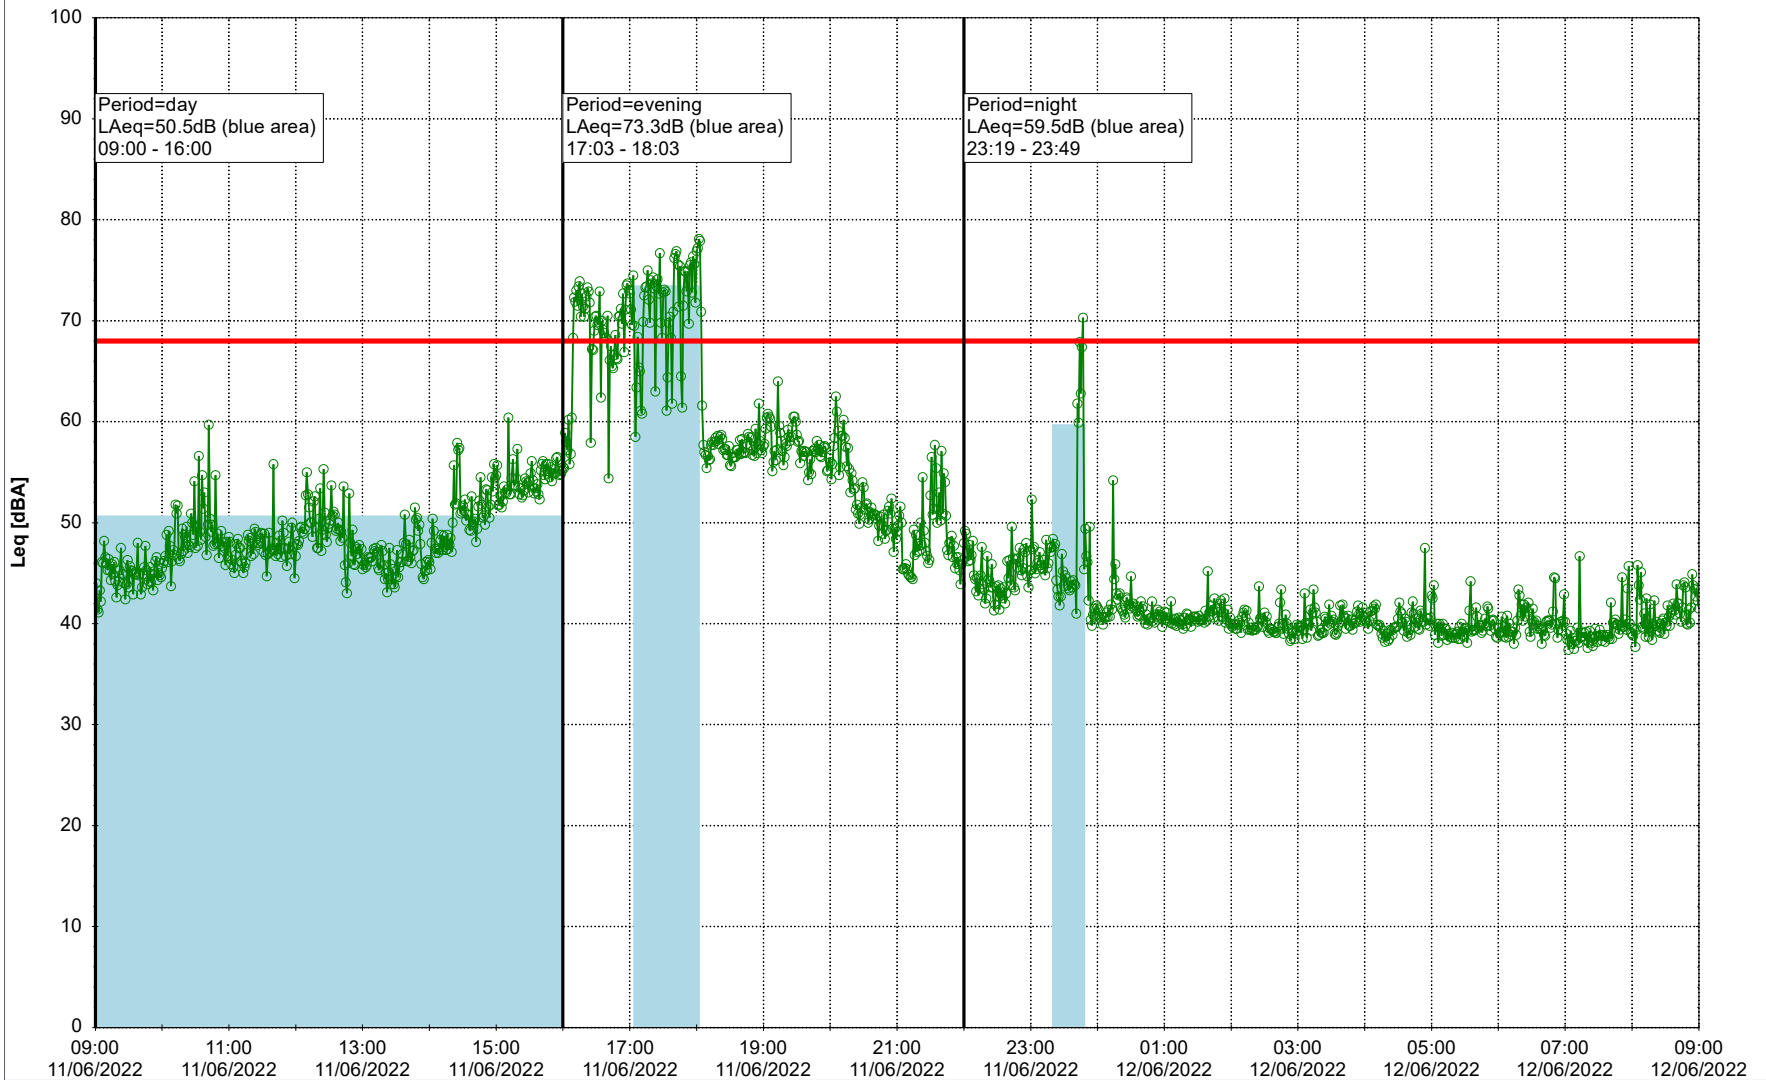

### Noise Time Related Diagram

10/06/2022  
11/06/2022

○○○○ EBR-OVK\_NS02

**Project:** Kronos Sydhavnen  
**Construction:** Enghave Brygge  
**Location:** N-V

Plan View

Remarks

...

### Noise Time Related Diagram

11/06/2022  
12/06/2022

○○○ EBR-OVK\_NS02

Project: Kronos Sydhavnen  
Construction: Enghave Brygge  
Location: N-V

Plan View

Remarks

...