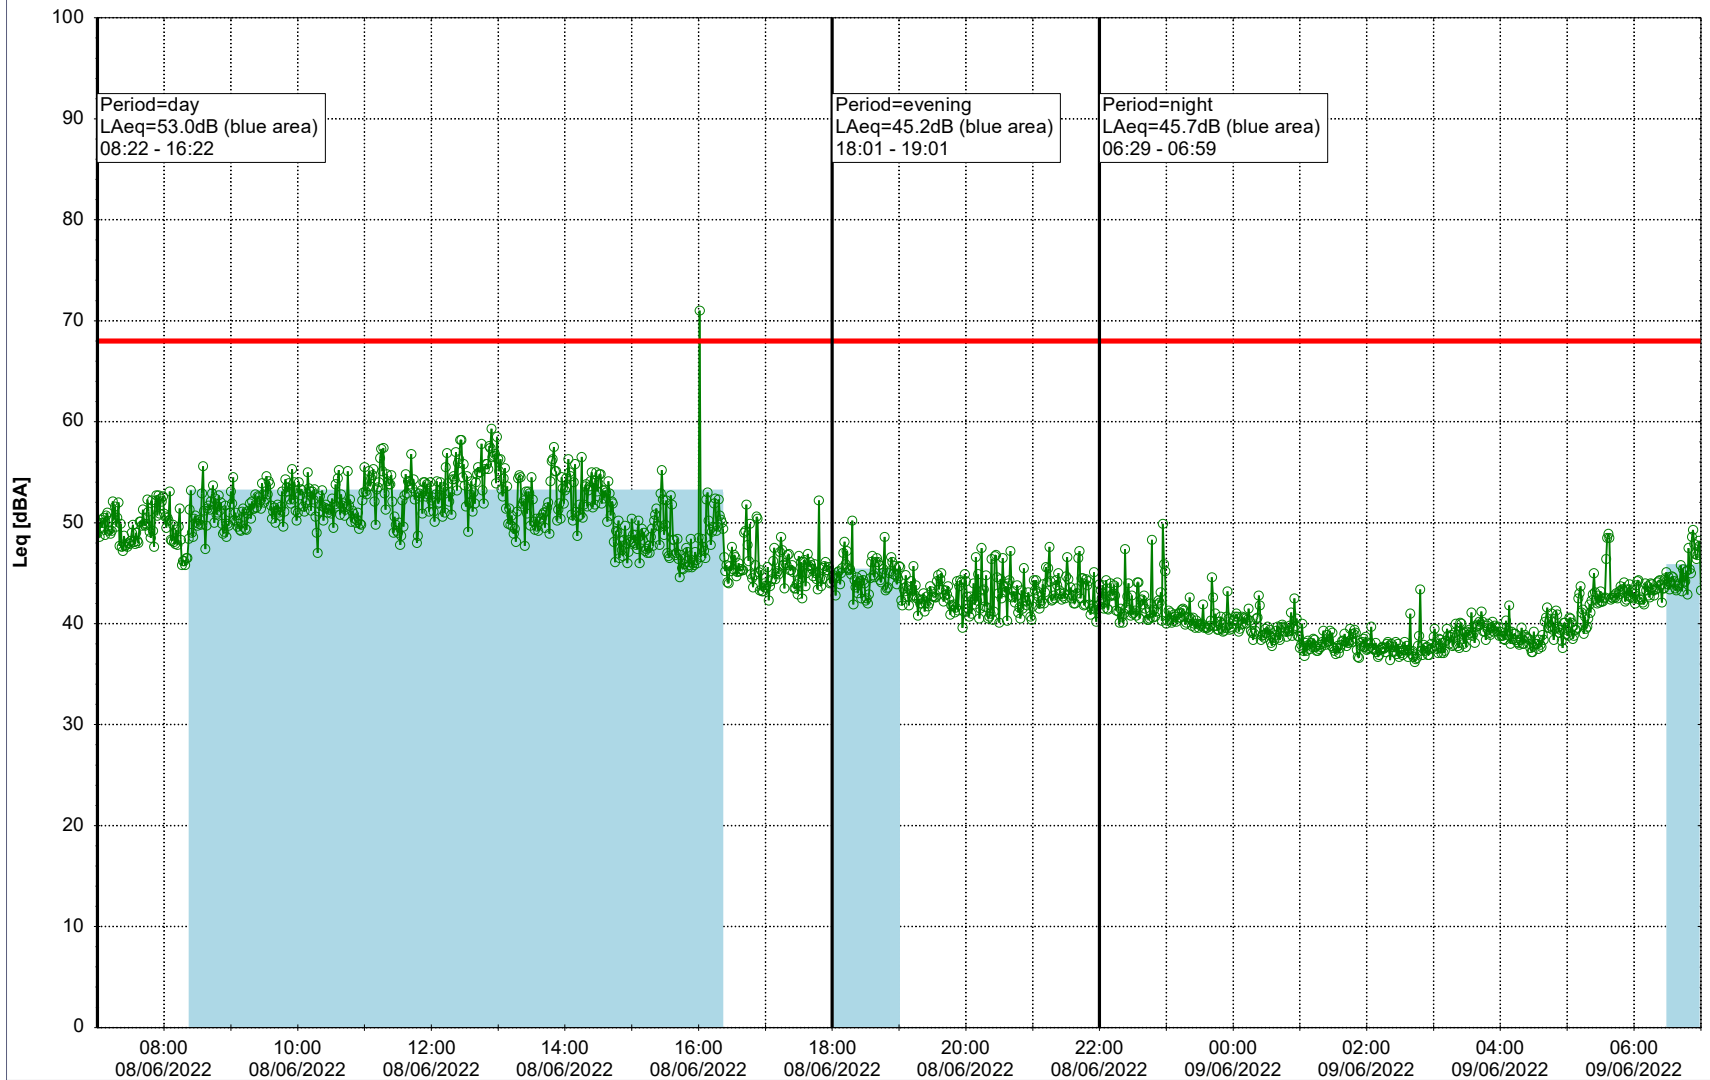

### Noise Time Related Diagram

07/06/2022  
08/06/2022

○○○○ EBR-OVK\_NS02

Project: Kronos Sydhavnen  
Construction: Enghave Brygge  
Location: N-V

Plan View

Remarks

...

### Noise Time Related Diagram

08/06/2022  
09/06/2022

○○○○ EBR-OVK\_NS02

**Project:** Kronos Sydhavnen  
**Construction:** Enghave Brygge  
**Location:** N-V

Plan View

Remarks

...