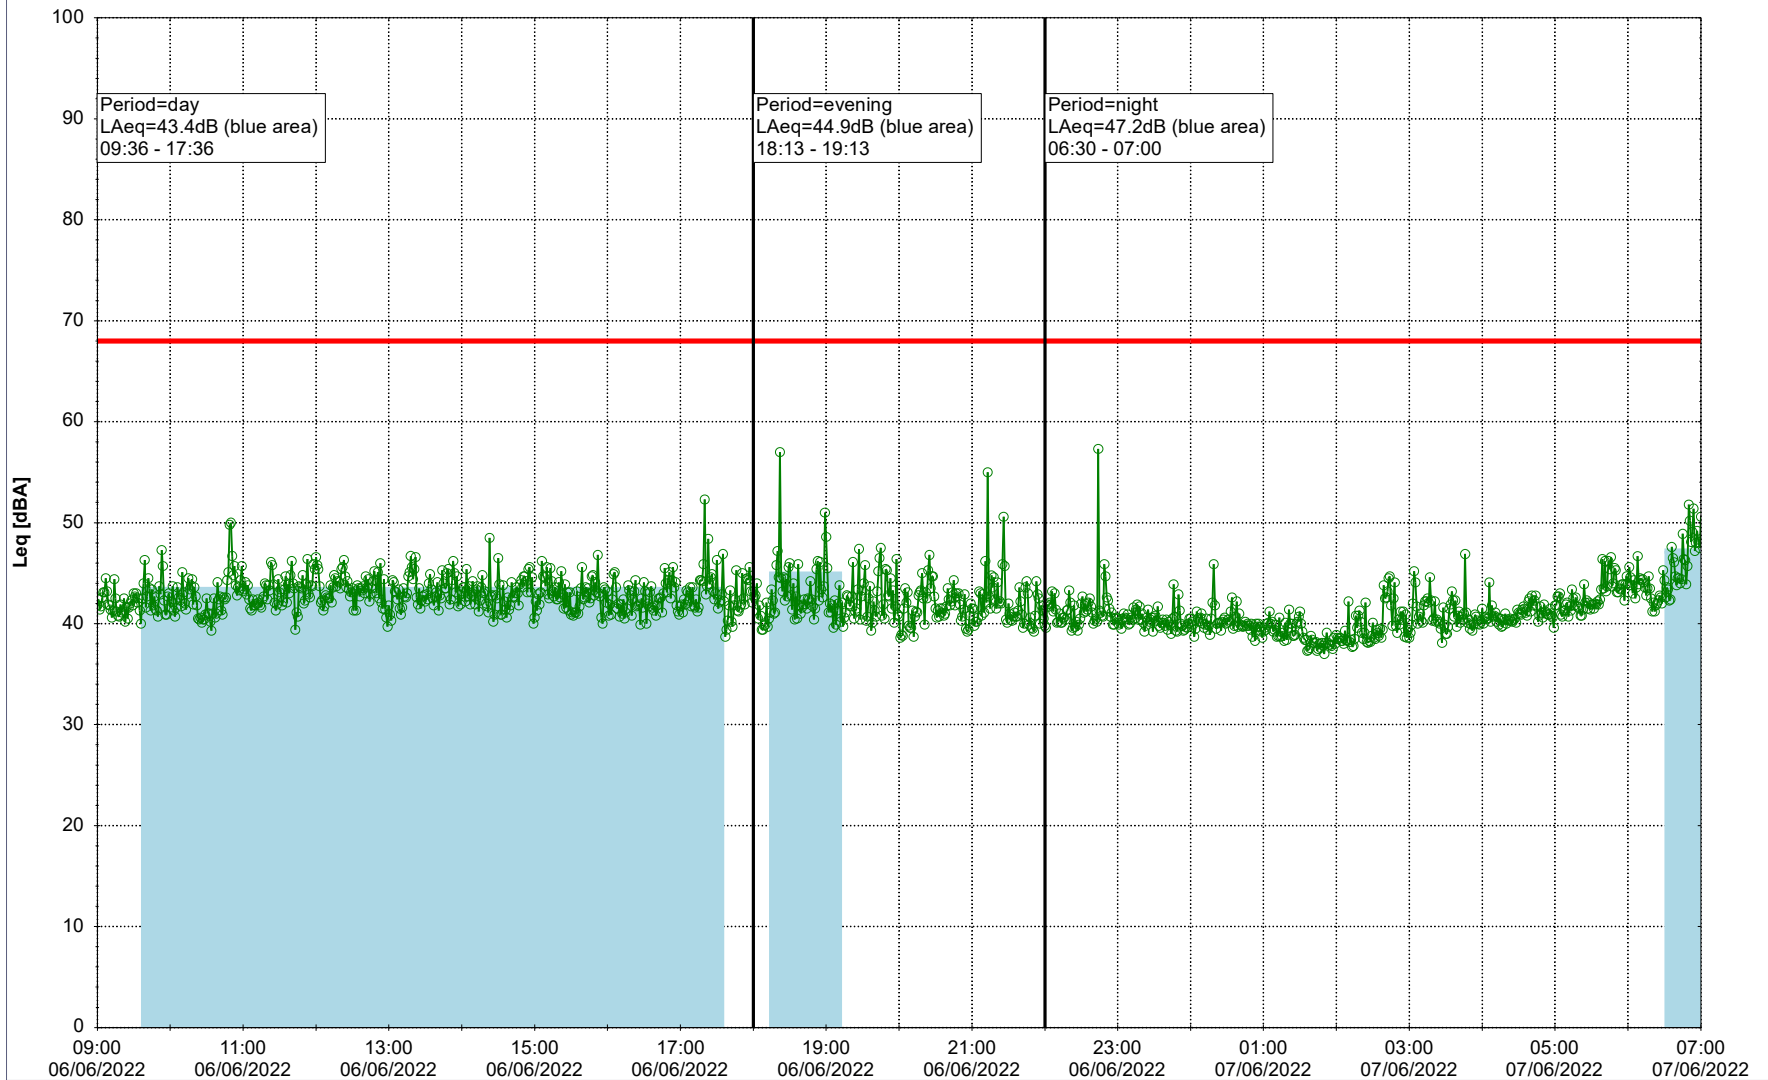

Project: Kronos Sydhavnen  
Construction: Enghave Brygge  
Location: N-V

Plan View

Remarks

...

### Noise Time Related Diagram

06/06/2022  
07/06/2022

○○○○ EBR-OVK\_NS02

**Project:** Kronos Sydhavnen  
**Construction:** Enghave Brygge  
**Location:** N-V

Plan View

Remarks

...