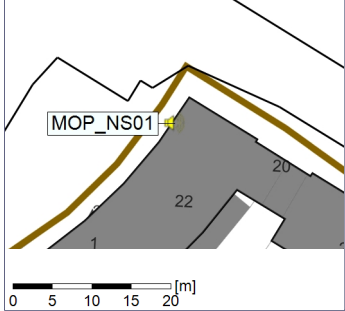

05/06/2021
06/06/2021

○○○○ MOP_NS01

Project: Kronos Sydhavnen
Construction: Mozarts Plads
Location: N-V

Plan View

Remarks

...

Noise Time Related Diagram

06/06/2021
07/06/2021