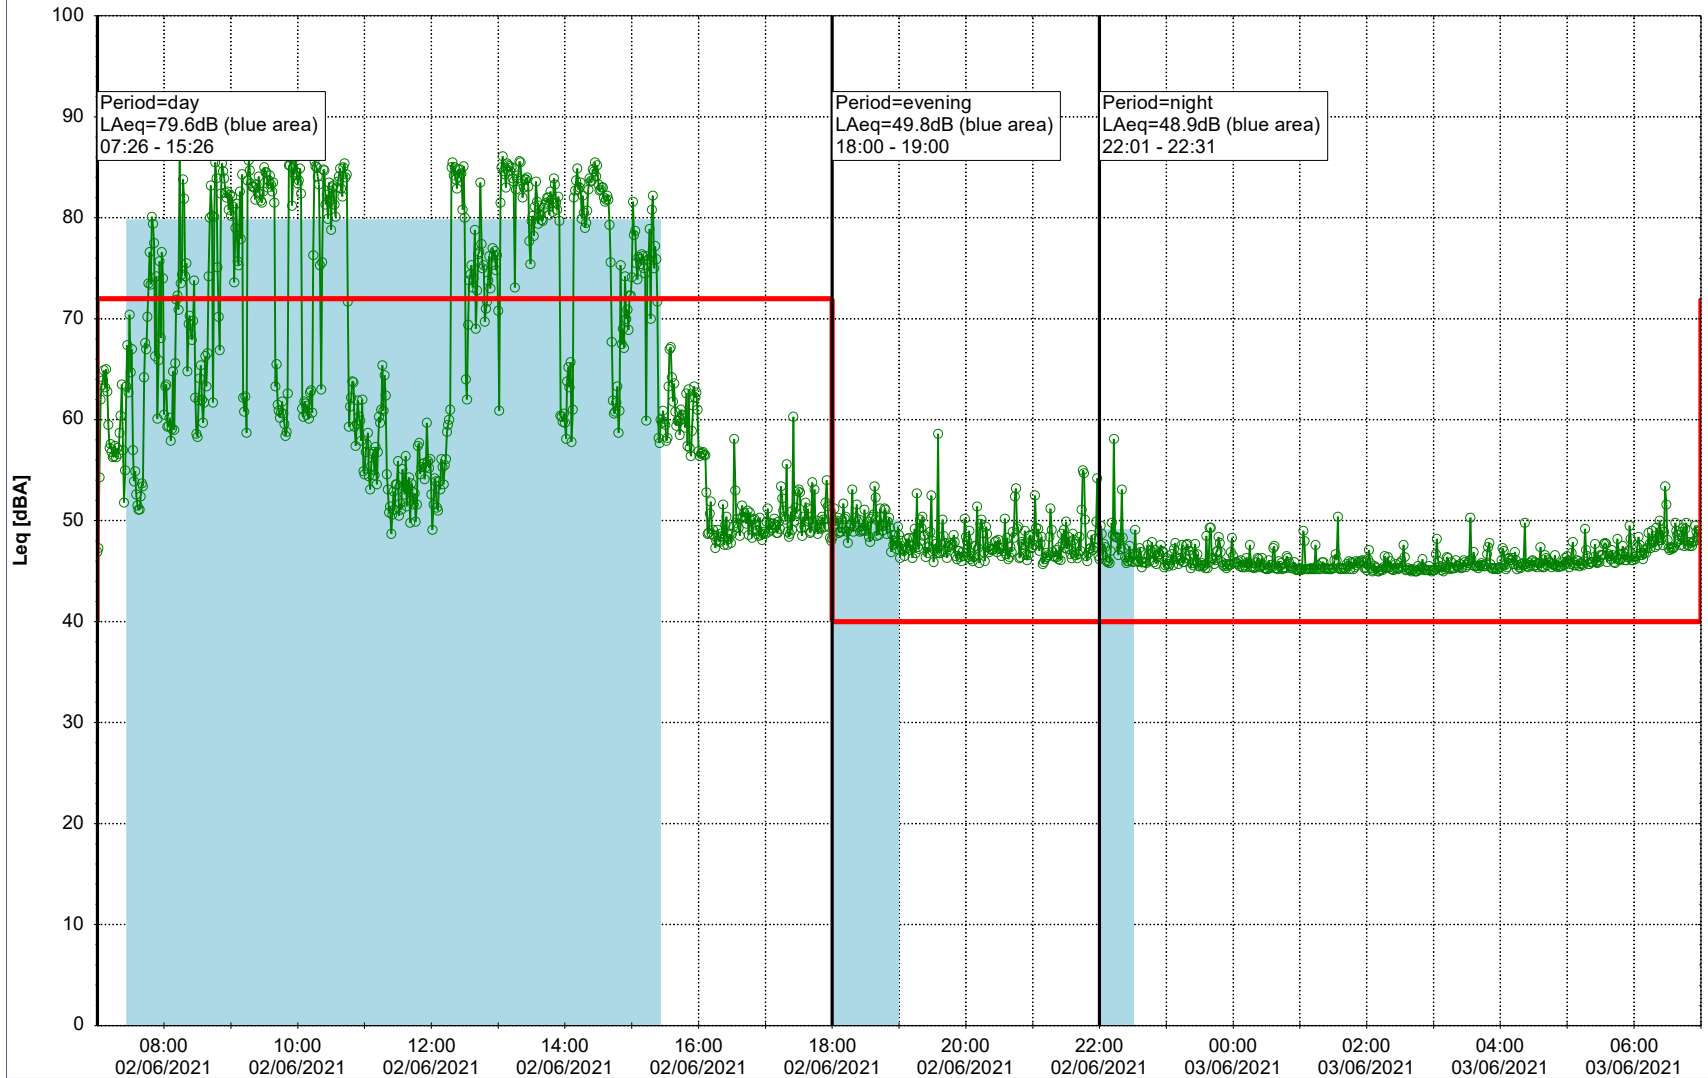

Plan View

Remarks

...

Noise Time Related Diagram

○○○○ MOP_NS01

Project: Kronos Sydhavnen
Construction: Mozarts Plads
Location: N-V

03/06/2021
04/06/2021

Plan View

Remarks

...

Noise Time Related Diagram

○○○○ MOP_NS01

Project: Kronos Sydhavnen
Construction: Mozarts Plads
Location: N-V

Plan View

Remarks

...