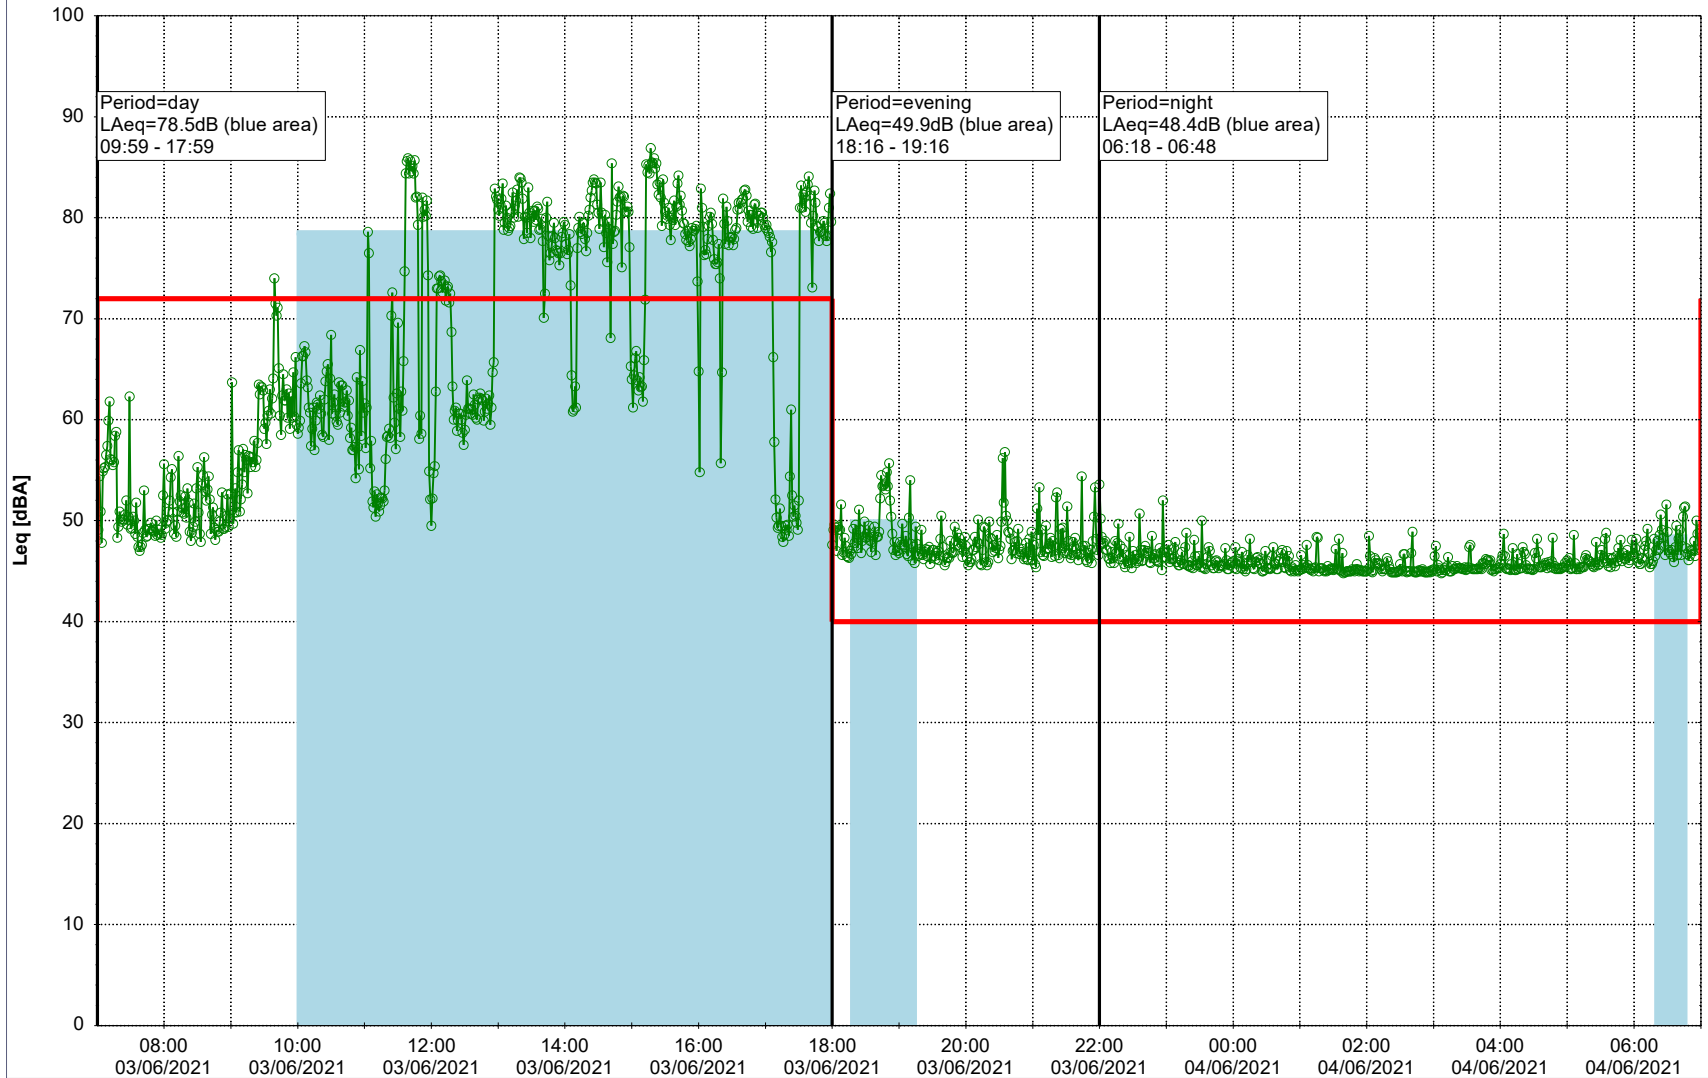

Plan View

Remarks

...

Noise Time Related Diagram

○○○○ MOP_NS01

Project: Kronos Sydhavnen
Construction: Mozarts Plads
Location: N-V

03/06/2021
04/06/2021

Plan View

Remarks

...

Noise Time Related Diagram

○○○○ MOP_NS01

Project: Kronos Sydhavnen
Construction: Mozarts Plads
Location: N-V

Plan View

Remarks

...