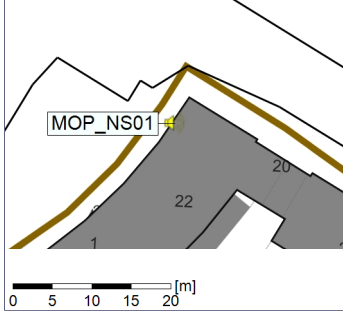

Noise Time Related Diagram

04/06/2021
05/06/2021

○○○○ MOP_NS01

Project: Kronos Sydhavnen
Construction: Mozarts Plads
Location: N-V

Plan View

Remarks

...

Noise Time Related Diagram