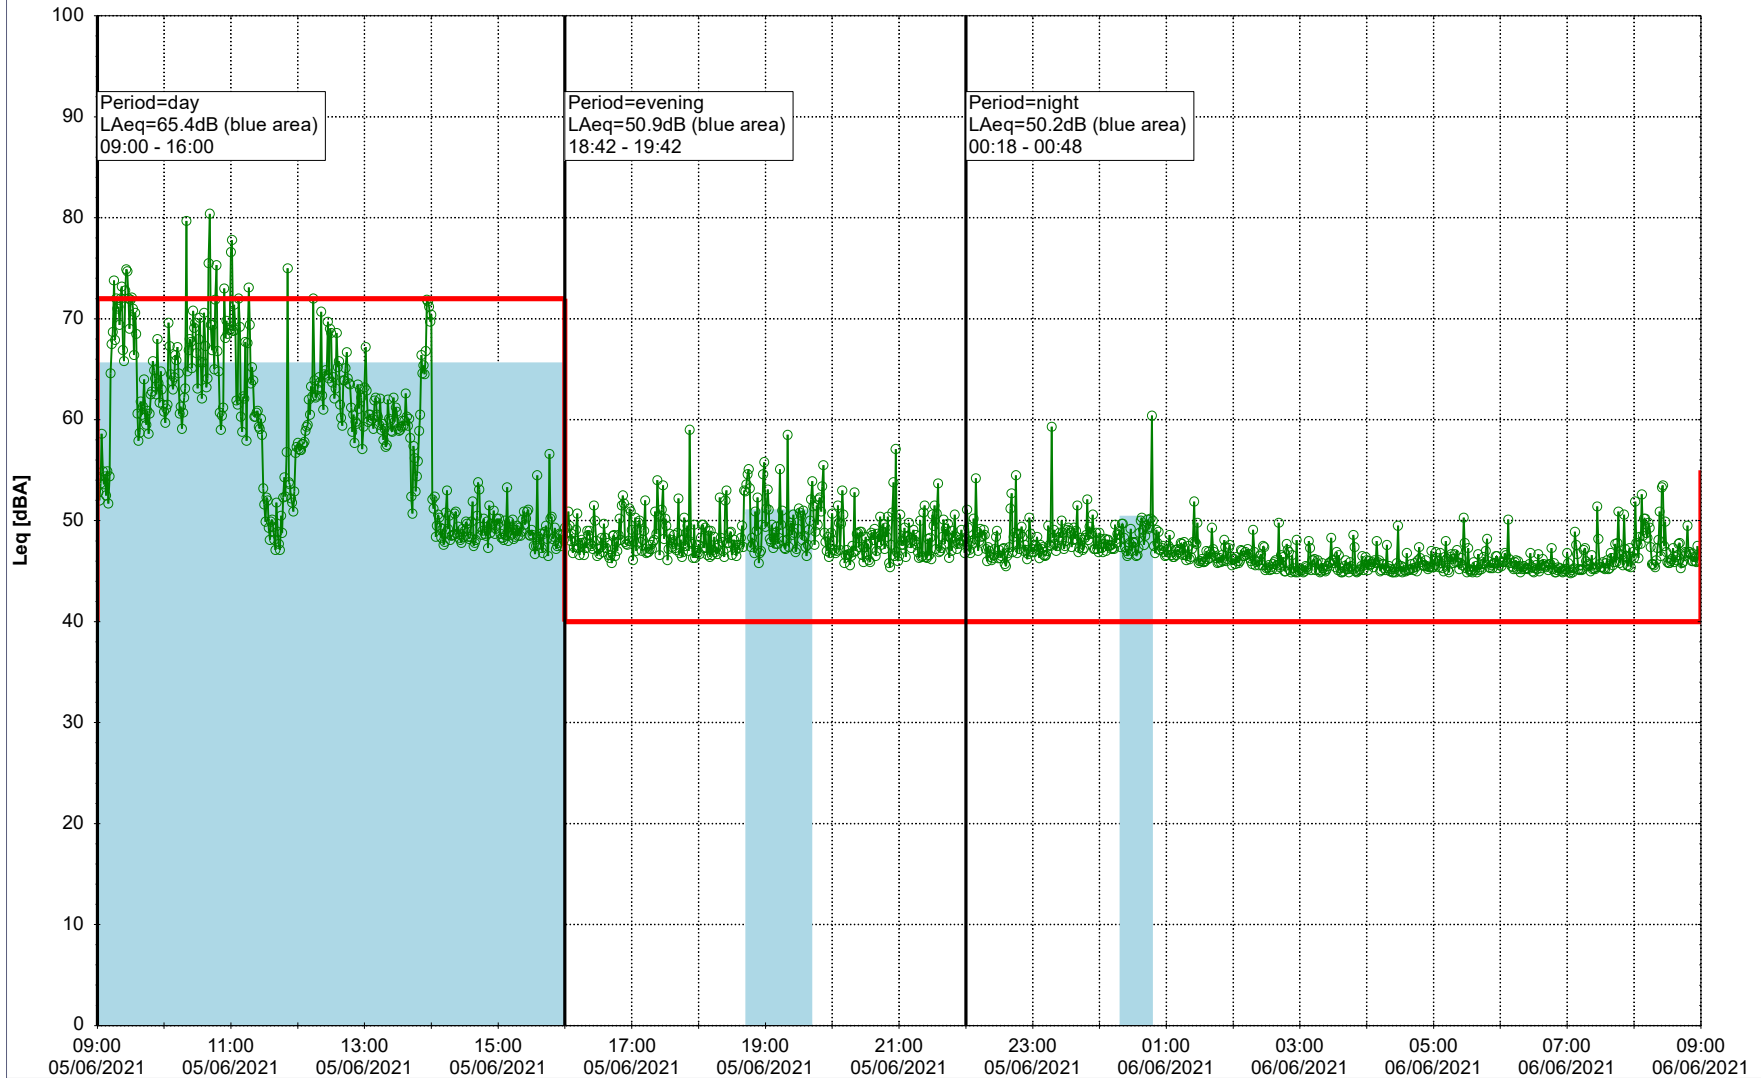

Noise Time Related Diagram

05/06/2021
06/06/2021

○○○○ MOP_NS01