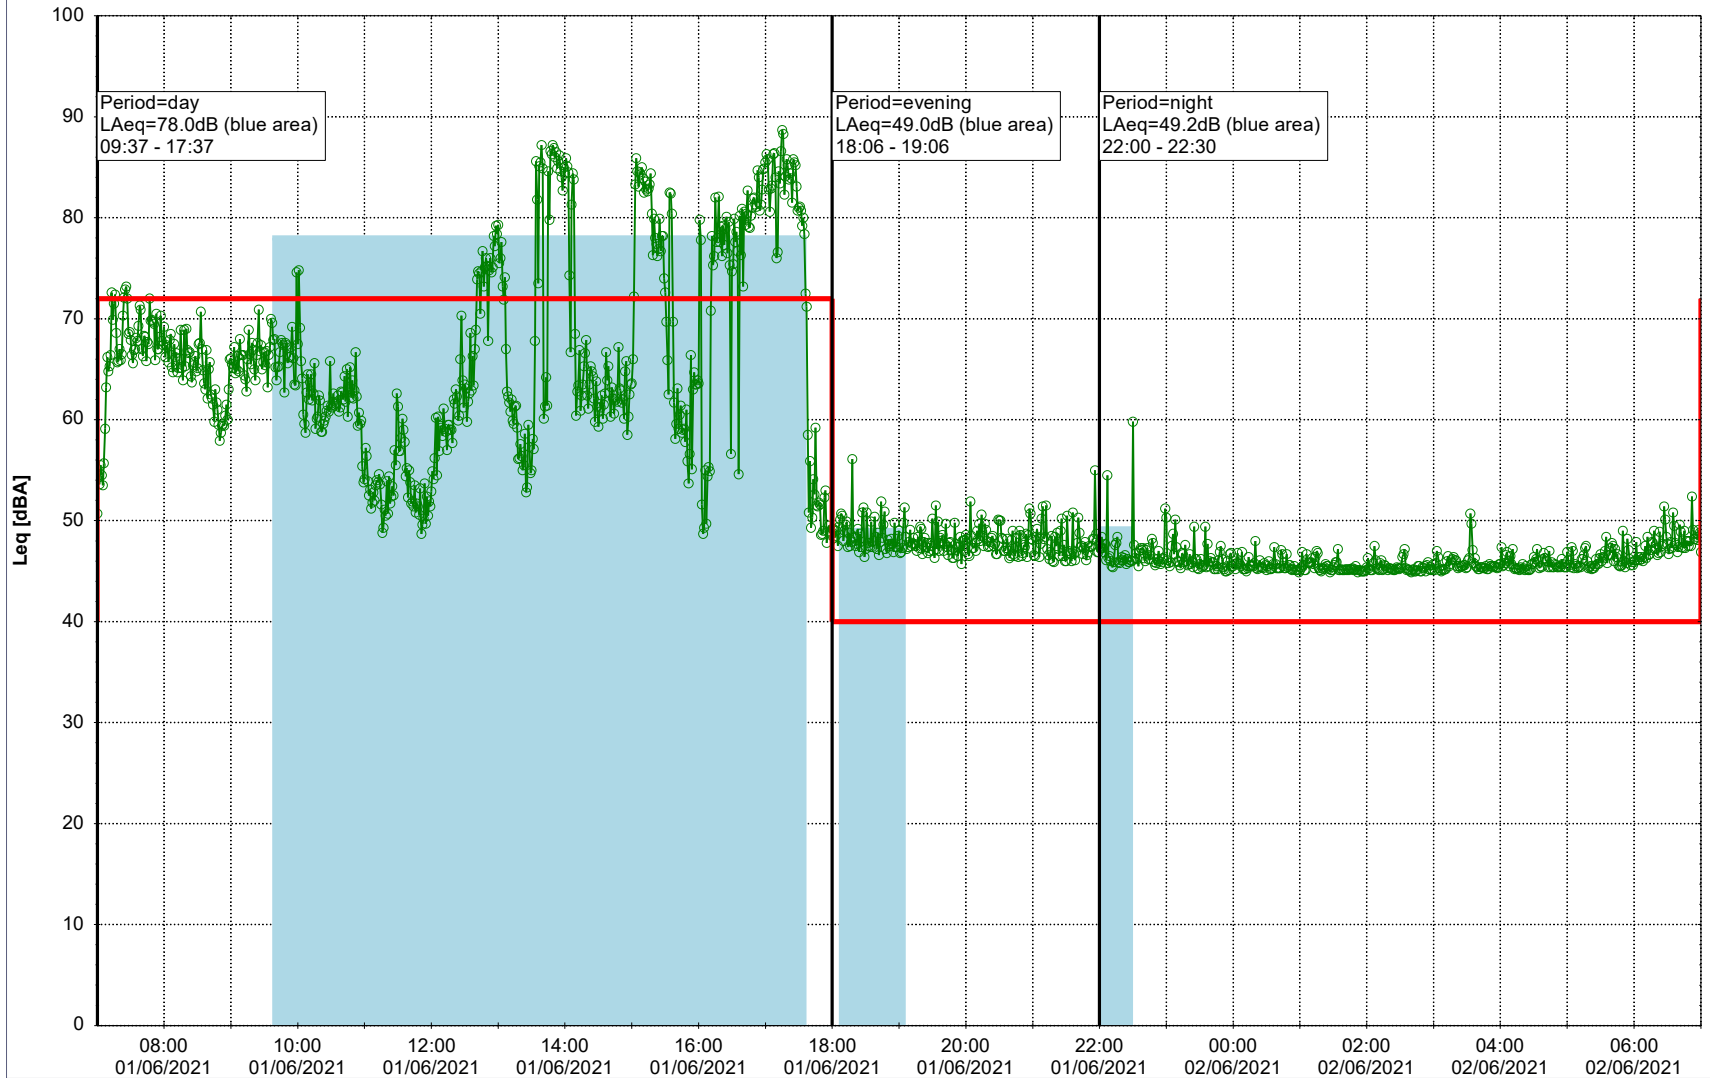

01/06/2021
02/06/2021

Plan View

Remarks

...

Noise Time Related Diagram

○○○○ MOP_NS01

Project: Kronos Sydhavnen
Construction: Mozarts Plads
Location: N-V

02/06/2021
03/06/2021

Plan View

Remarks

...

Noise Time Related Diagram

○○○○ MOP_NS01

Project: Kronos Sydhavnen
Construction: Mozarts Plads
Location: N-V

03/06/2021
04/06/2021

Plan View

Remarks

...

Noise Time Related Diagram

○○○○ MOP_NS01

Project: Kronos Sydhavnen
Construction: Mozarts Plads
Location: N-V

Plan View

Remarks

...