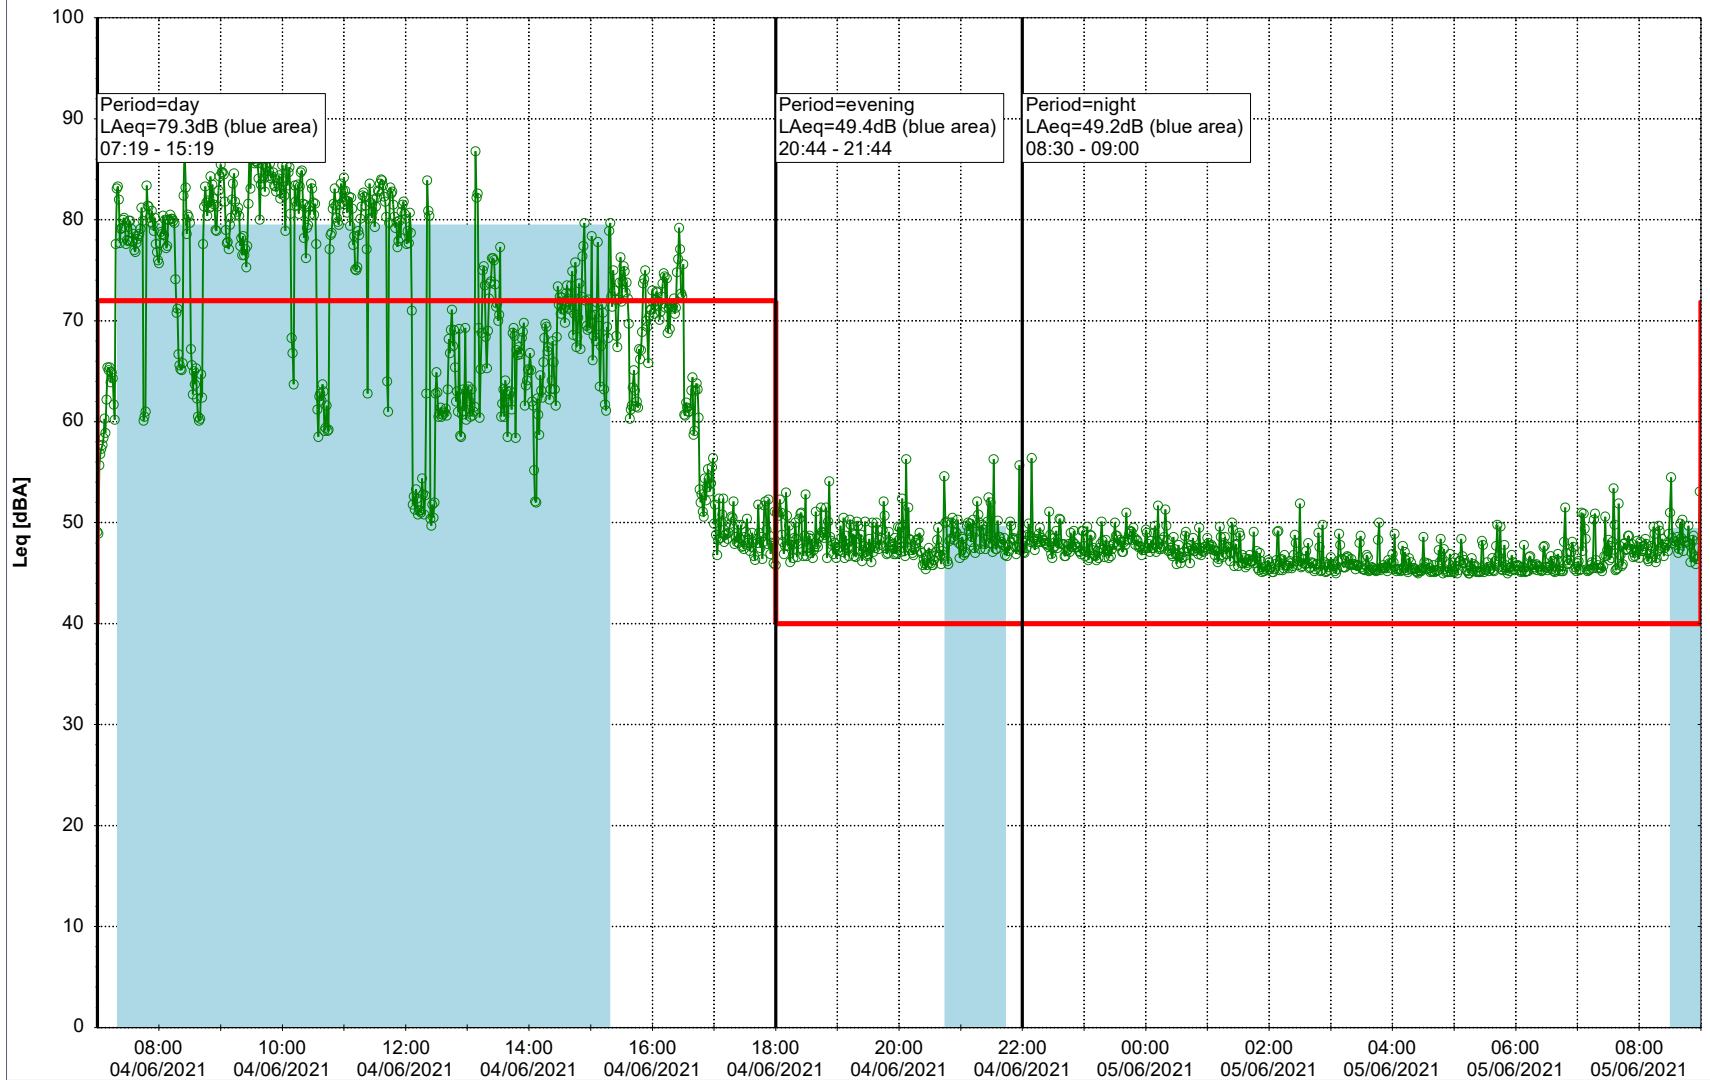

Remarks

...

Noise Time Related Diagram

○○○○ MOP_NS01

Project: Kronos Sydhavnen
Construction: Mozarts Plads
Location: N-V

Plan View

Remarks

...

Noise Time Related Diagram

04/06/2021
05/06/2021

○○○○ MOP_NS01

Project: Kronos Sydhavnen
Construction: Mozarts Plads
Location: N-V

Plan View

Remarks

...

Noise Time Related Diagram