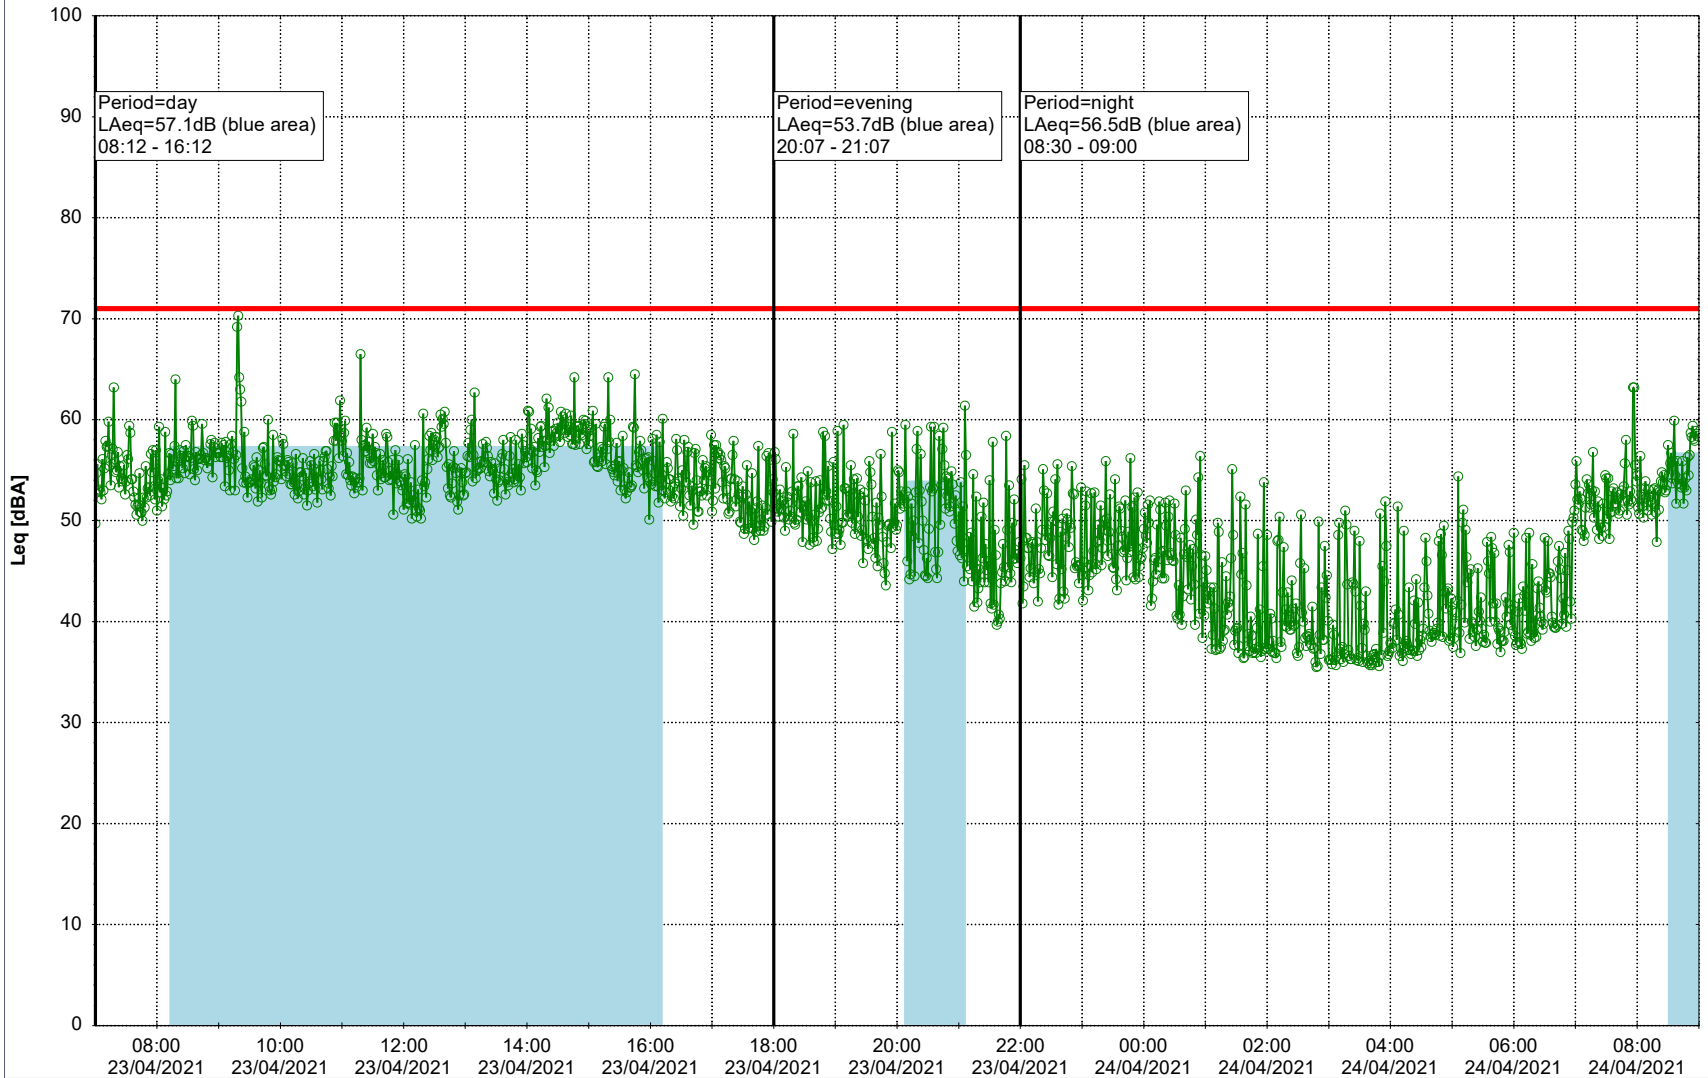

...

Noise Time Related Diagram

22/04/2021
23/04/2021

○○○ NEL_NS01

Project: Kronos Sydhavnen
Construction: Ny Ellebjerg
Location: N-V

Plan View

Remarks

...

Noise Time Related Diagram

23/04/2021
24/04/2021

○ ○ ○ ○ NEL_NS01

Project: Kronos Sydhavnen
Construction: Ny Ellebjerg
Location: N-V

Plan View

Remarks

...

Noise Time Related Diagram

24/04/2021
25/04/2021

○○○ NEL_NS01

Project: Kronos Sydhavnen
Construction: Ny Ellebjerg
Location: N-V

25/04/2021
26/04/2021

Plan View

Remarks

...

Noise Time Related Diagram