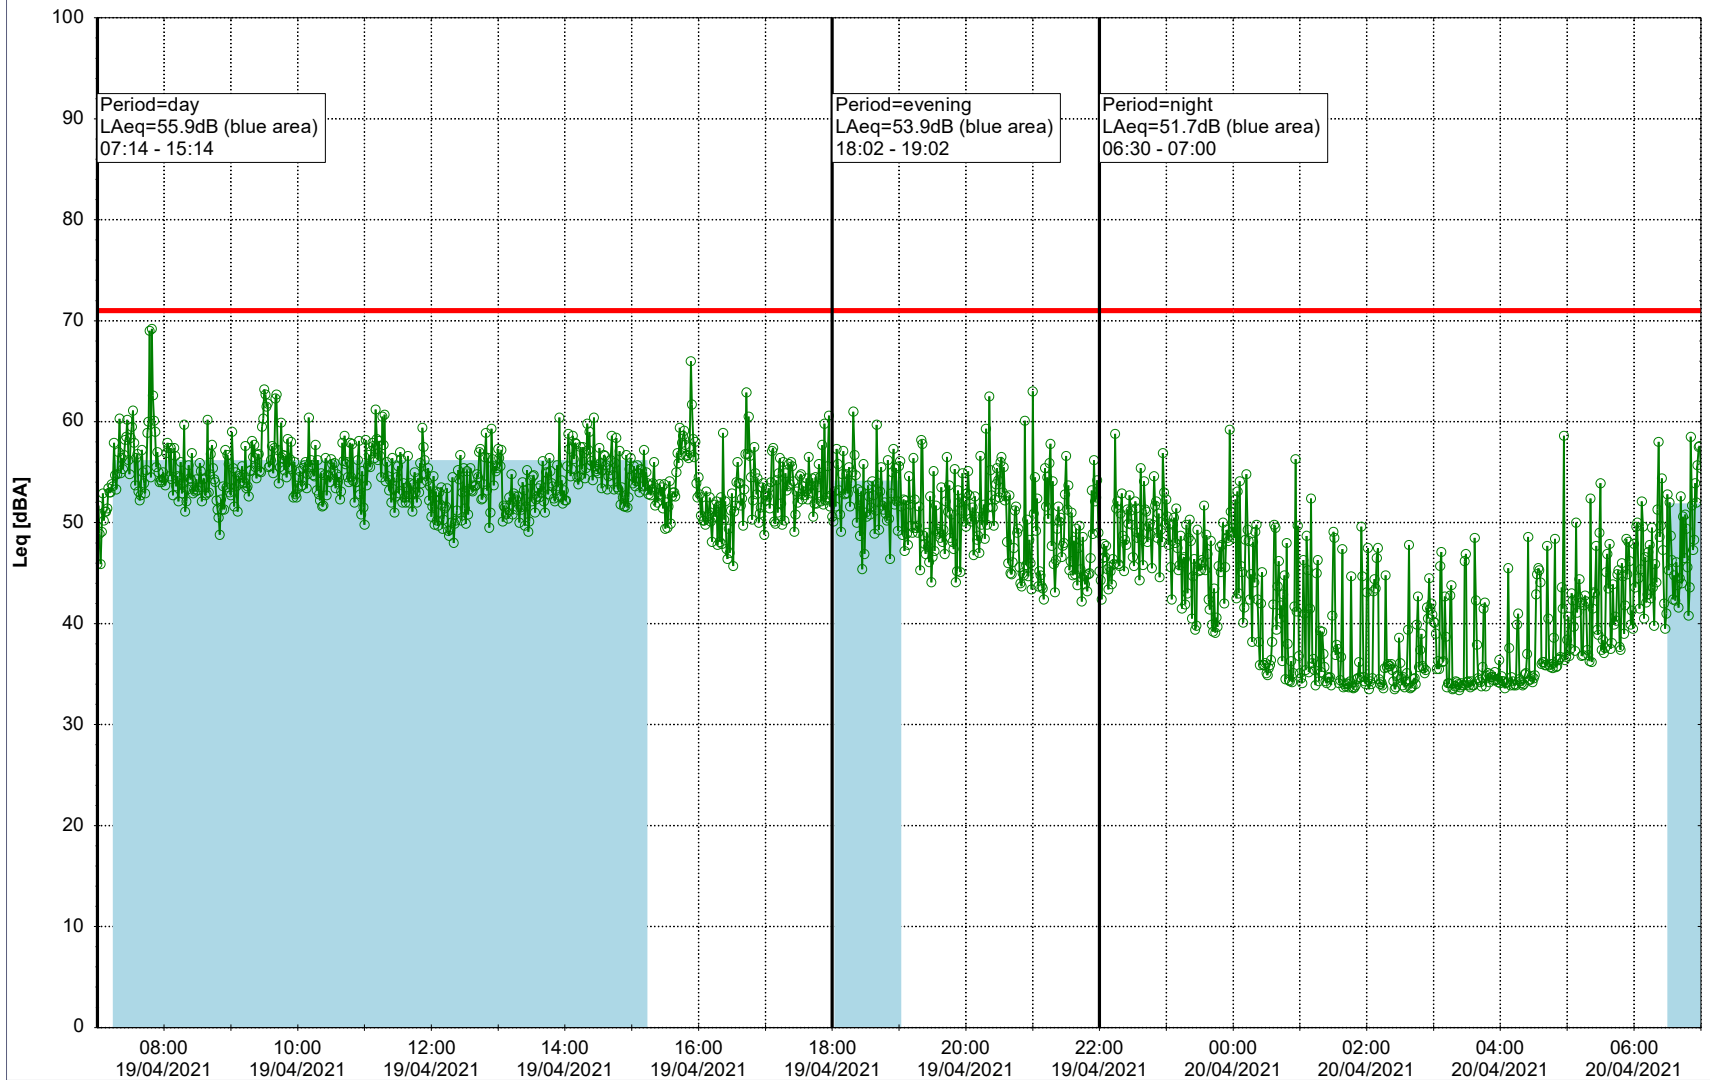

Project: Kronos Sydhavnen
Construction: Ny Ellebjerg
Location: N-V

Plan View

Remarks

...

Noise Time Related Diagram

19/04/2021
20/04/2021

○ NEL_NS01

Project: Kronos Sydhavnen
Construction: Ny Ellebjerg
Location: N-V

Plan View

Remarks

...

Noise Time Related Diagram

20/04/2021
21/04/2021

○ NEL_NS01

Project: Kronos Sydhavnen
Construction: Ny Ellebjerg
Location: N-V

Plan View

Remarks

...

Noise Time Related Diagram

21/04/2021
22/04/2021

○ ○ ○ ○ NEL_NS01

Project: Kronos Sydhavnen
Construction: Ny Ellebjerg
Location: N-V

Plan View

Remarks

24/04/2021
25/04/2021

○○○ NEL_NS01

Project: Kronos Sydhavnen
Construction: Ny Ellebjerg
Location: N-V

25/04/2021
26/04/2021

Plan View

Remarks

...

Noise Time Related Diagram