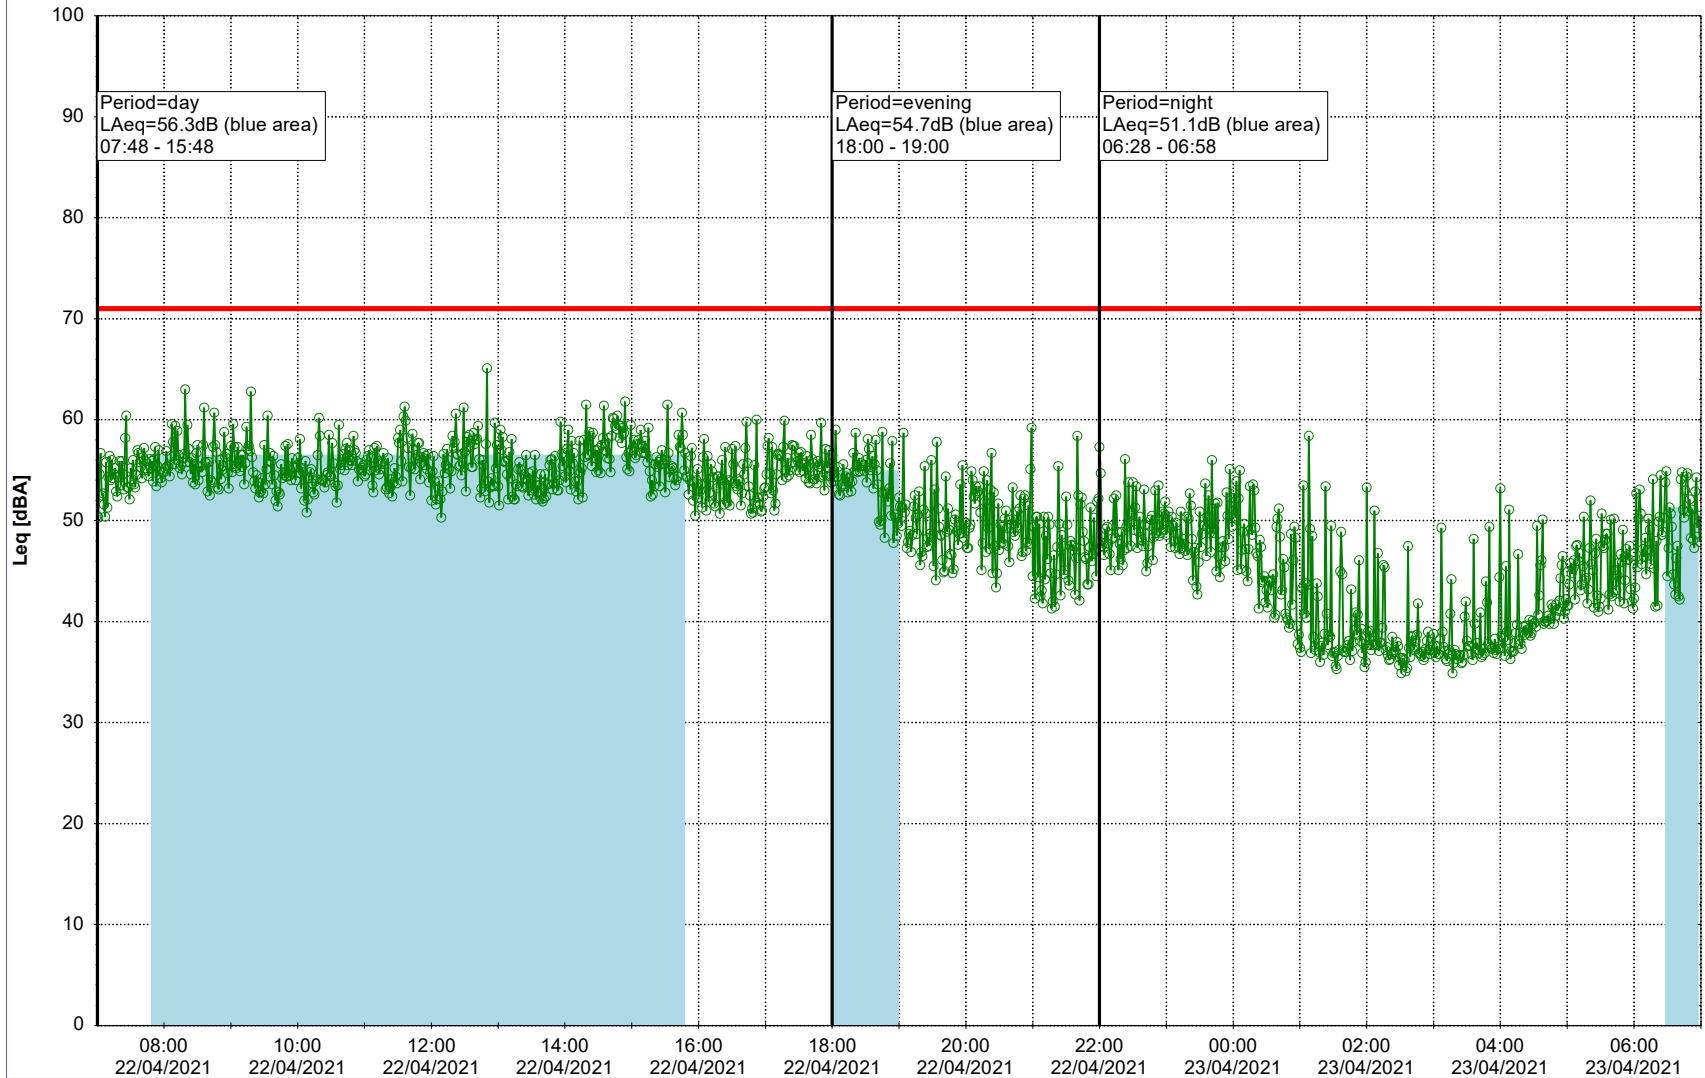

Remarks

...

Noise Time Related Diagram

21/04/2021
22/04/2021

○ ○ ○ ○ NEL_NS01

Project: Kronos Sydhavnen
Construction: Ny Ellebjerg
Location: N-V

Plan View

Remarks

...

Noise Time Related Diagram

22/04/2021
23/04/2021

○○○ NEL_NS01

Project: Kronos Sydhavnen
Construction: Ny Ellebjerg
Location: N-V

Plan View

Remarks

...

Noise Time Related Diagram

23/04/2021
24/04/2021

○ ○ ○ ○ NEL_NS01

Project: Kronos Sydhavnen
Construction: Ny Ellebjerg
Location: N-V

Plan View

Remarks

...

Noise Time Related Diagram

24/04/2021
25/04/2021

○○○ NEL_NS01

Project: Kronos Sydhavnen
Construction: Ny Ellebjerg
Location: N-V

25/04/2021
26/04/2021

Plan View

Remarks

...

Noise Time Related Diagram