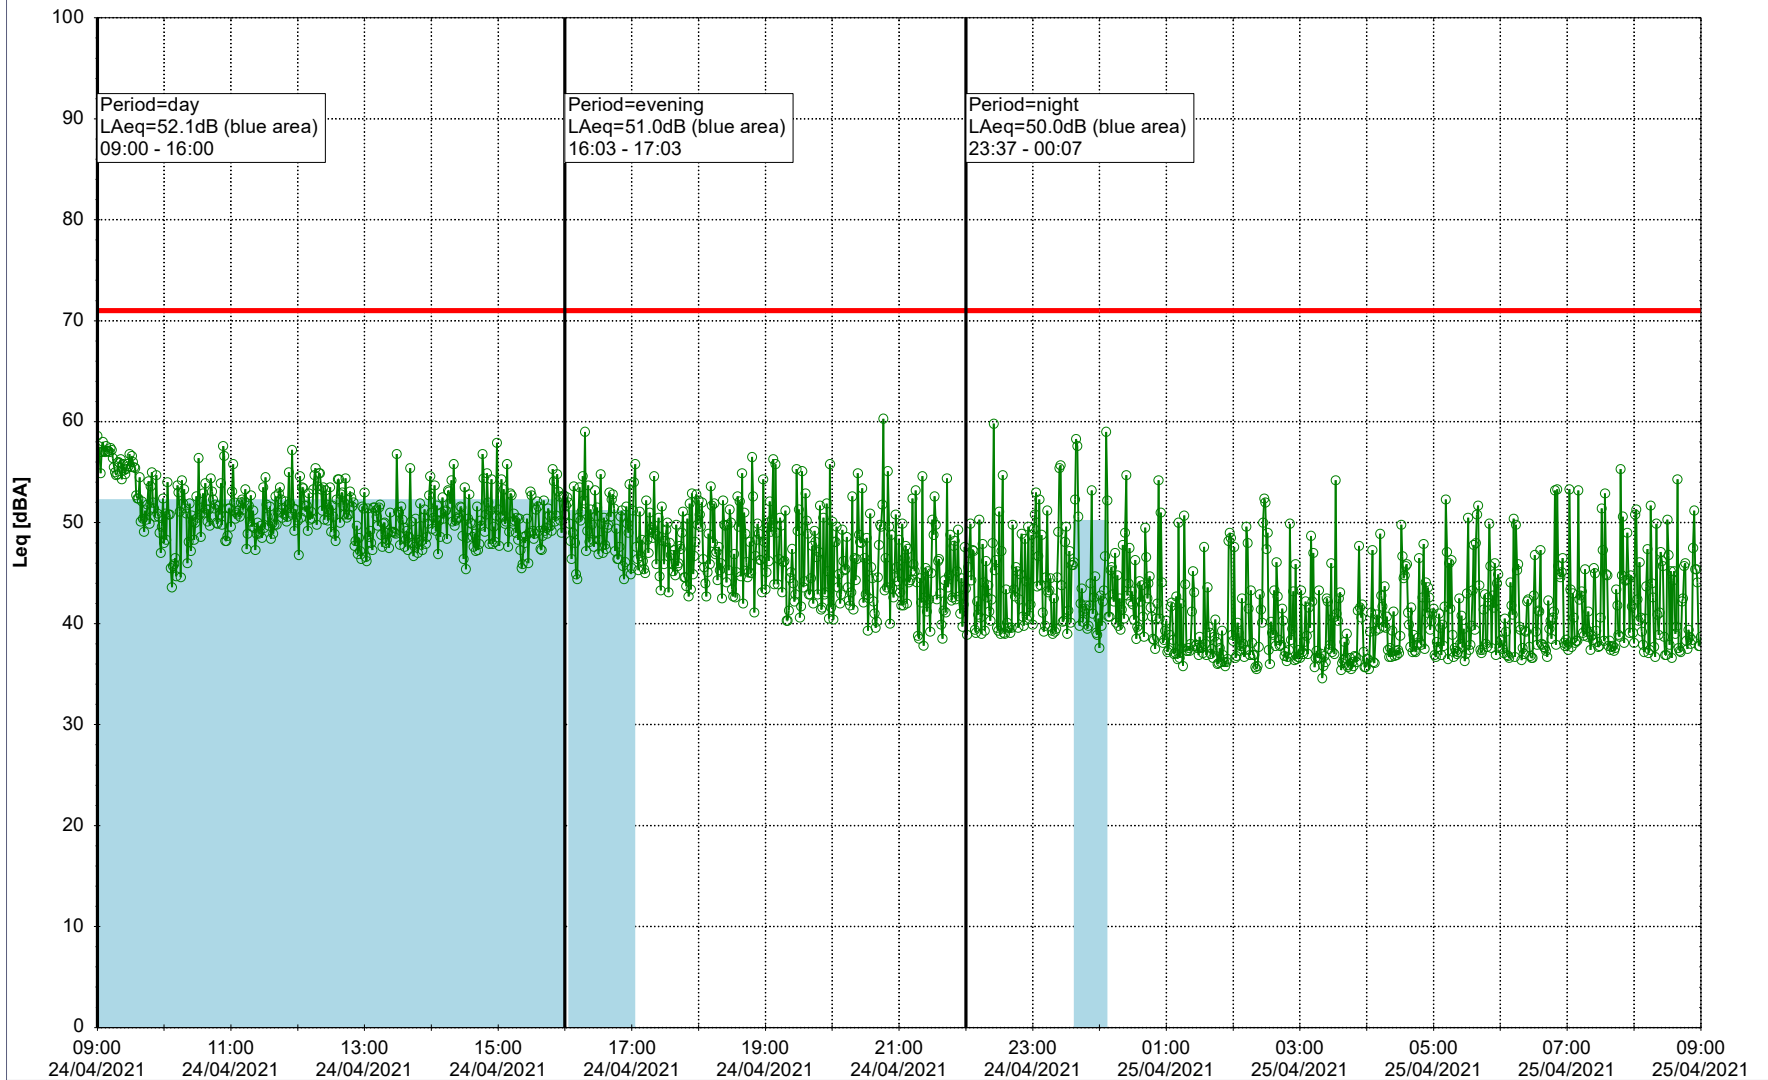

Noise Time Related Diagram

23/04/2021
24/04/2021

○ ○ ○ ○ NEL_NS01

Project: Kronos Sydhavnen
Construction: Ny Ellebjerg
Location: N-V

Plan View

Remarks

...

Noise Time Related Diagram

24/04/2021
25/04/2021

○○○ NEL_NS01

Project: Kronos Sydhavnen
Construction: Ny Ellebjerg
Location: N-V

25/04/2021
26/04/2021

Plan View

Remarks

...

Noise Time Related Diagram