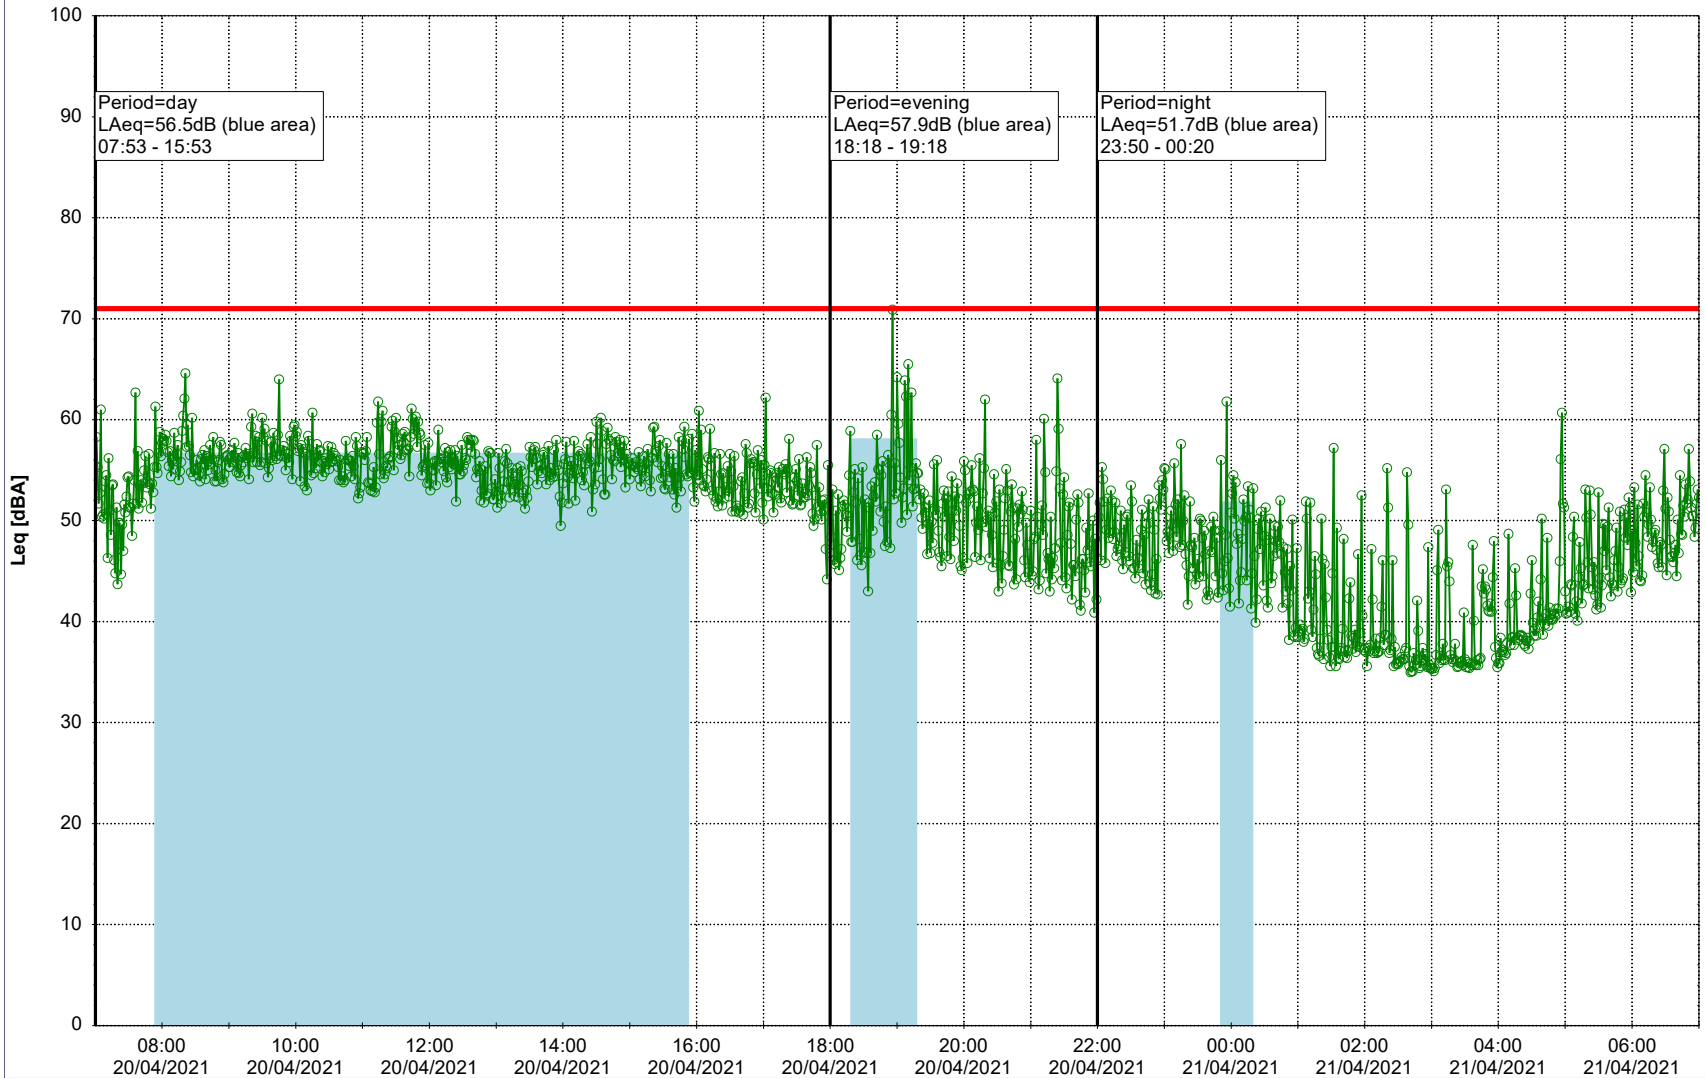

Plan View

Remarks

...

Noise Time Related Diagram

20/04/2021
21/04/2021

○ NEL_NS01

Project: Kronos Sydhavnen
Construction: Ny Ellebjerg
Location: N-V

Plan View

Remarks

...

Noise Time Related Diagram

21/04/2021
22/04/2021

○ ○ ○ ○ NEL_NS01

Project: Kronos Sydhavnen
Construction: Ny Ellebjerg
Location: N-V

Plan View

Remarks

Noise Time Related Diagram

23/04/2021
24/04/2021

○ ○ ○ ○ NEL_NS01

Project: Kronos Sydhavnen
Construction: Ny Ellebjerg
Location: N-V

Plan View

Remarks

...

Noise Time Related Diagram

24/04/2021
25/04/2021

○○○ NEL_NS01

Project: Kronos Sydhavnen
Construction: Ny Ellebjerg
Location: N-V

25/04/2021
26/04/2021

Plan View

Remarks

...

Noise Time Related Diagram