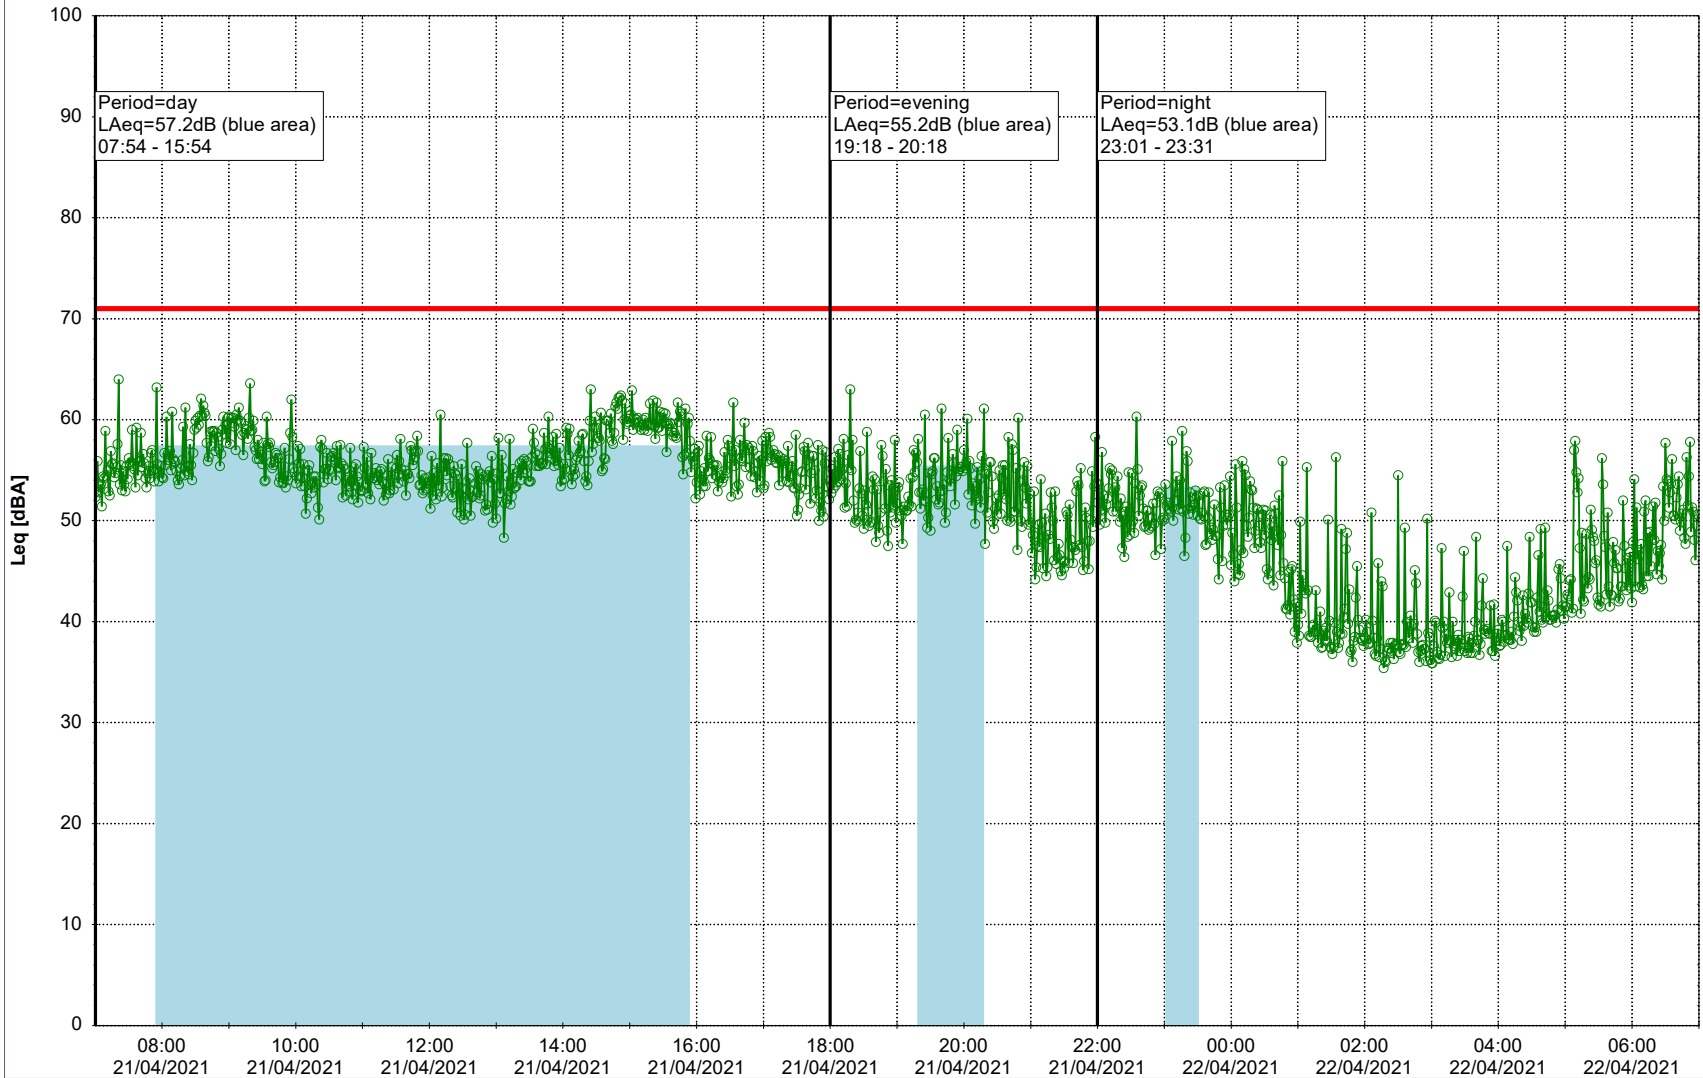

Plan View

Remarks

...

Noise Time Related Diagram

20/04/2021
21/04/2021

○ NEL_NS01

Project: Kronos Sydhavnen
Construction: Ny Ellebjerg
Location: N-V

Plan View

Remarks

...

Noise Time Related Diagram

21/04/2021
22/04/2021

○ ○ ○ ○ NEL_NS01

Project: Kronos Sydhavnen
Construction: Ny Ellebjerg
Location: N-V

Plan View

Remarks

Noise Time Related Diagram

23/04/2021
24/04/2021

○ ○ ○ ○ NEL_NS01

Project: Kronos Sydhavnen
Construction: Ny Ellebjerg
Location: N-V

Plan View

Remarks

...

Noise Time Related Diagram

24/04/2021
25/04/2021

○○○ NEL_NS01

Project: Kronos Sydhavnen
Construction: Ny Ellebjerg
Location: N-V

25/04/2021
26/04/2021

Plan View

Remarks

...

Noise Time Related Diagram