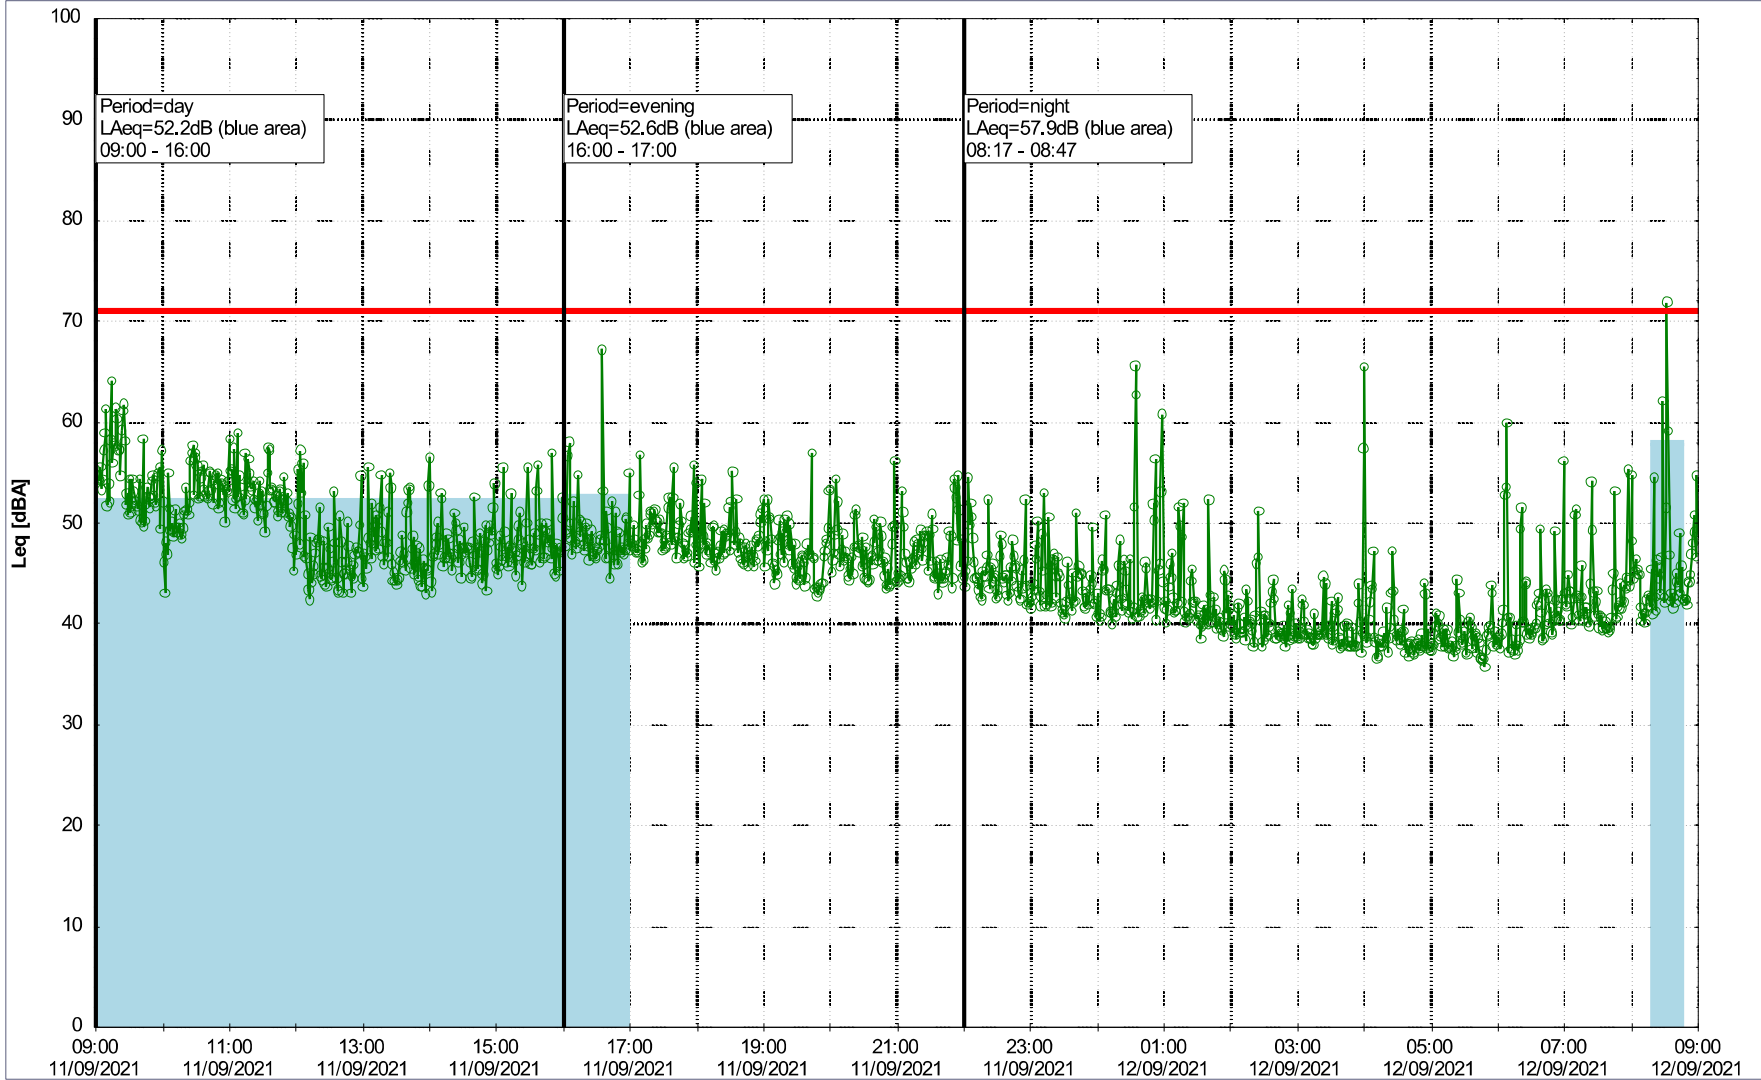

### Noise Time Related Diagram

10/09/2021  
11/09/2021

○○○○ NEL\_NS01

Project: Kronos Sydhavnen  
Construction: Ny Ellebjerg  
Location: N-V

Plan View

Remarks

...

### Noise Time Related Diagram

11/09/2021  
12/09/2021

○○○○ NEL\_NS01

Project: Kronos Sydhavnen  
Construction: Ny Ellebjerg  
Location: N-V

Plan View

Remarks

...