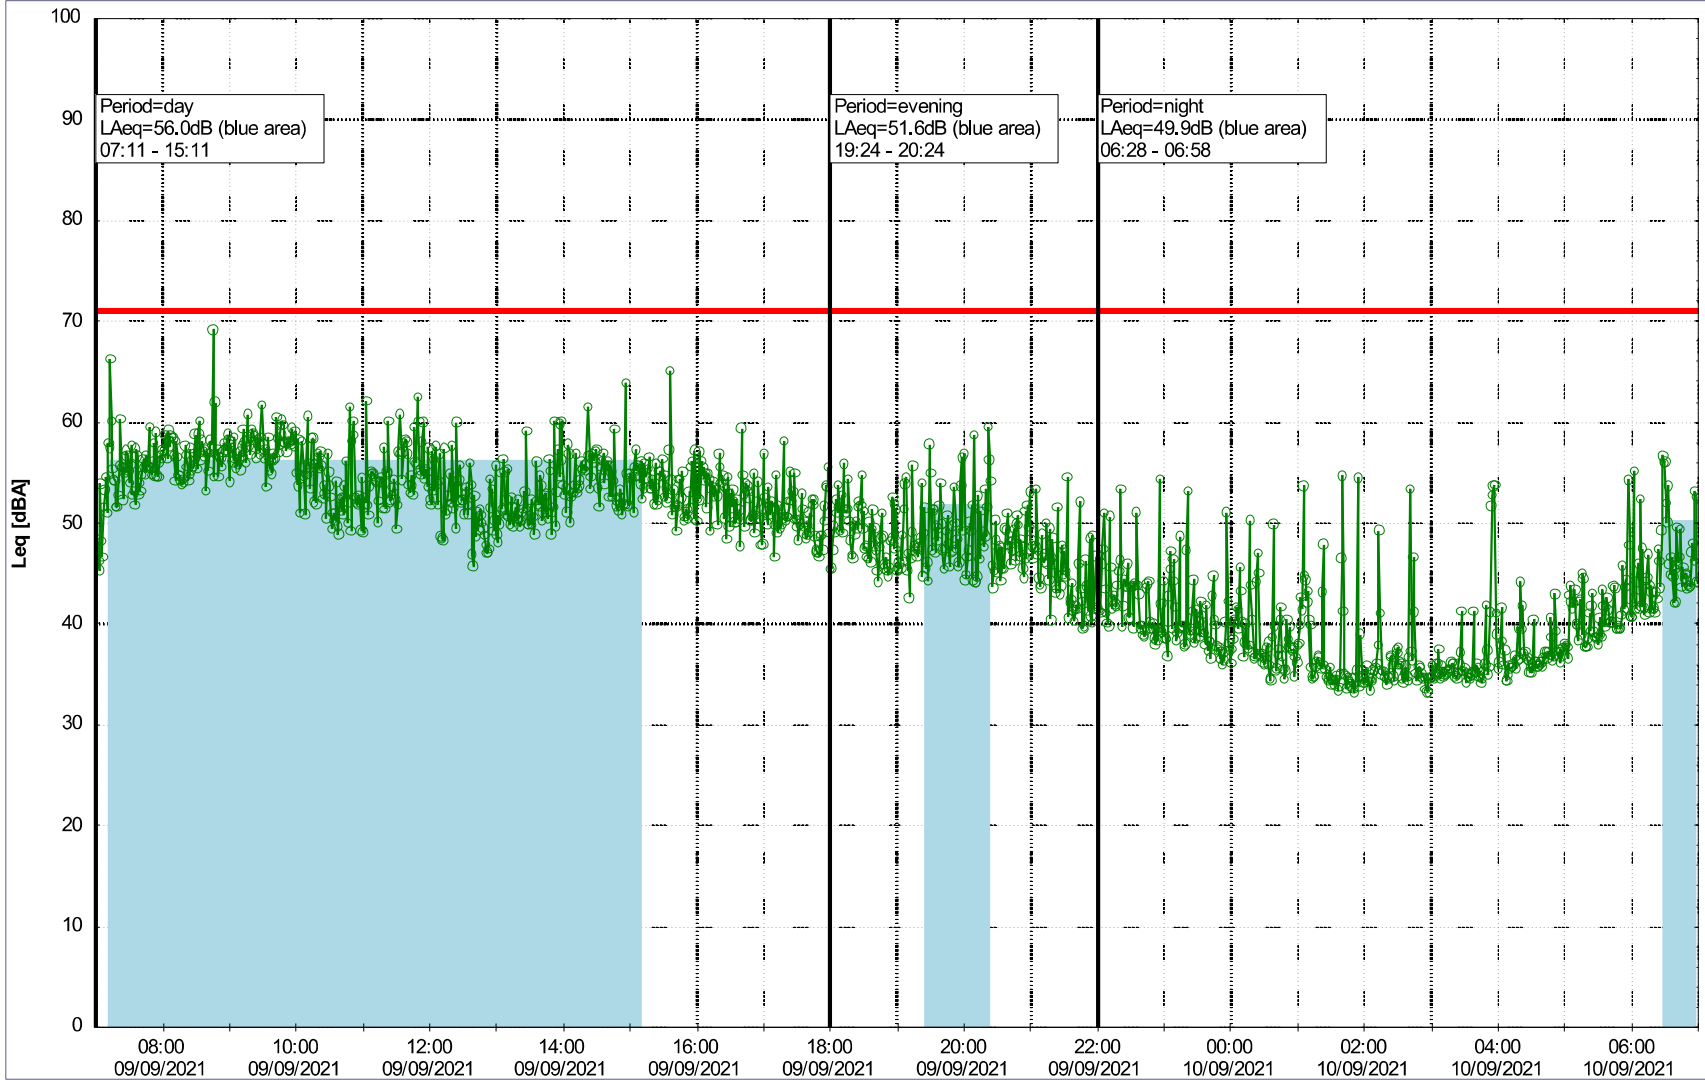

### Noise Time Related Diagram

08/09/2021  
09/09/2021

○○○○ NEL\_NS01

Project: Kronos Sydhavnen  
Construction: Ny Ellebjerg  
Location: N-V

Plan View

Remarks

...

### Noise Time Related Diagram

09/09/2021  
10/09/2021

○○○○ NEL\_NS01

Project: Kronos Sydhavnen  
Construction: Ny Ellebjerg  
Location: N-V

Plan View

Remarks

...