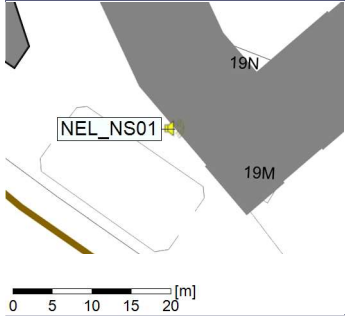

### Noise Time Related Diagram

11/09/2021  
12/09/2021

○○○○ NEL\_NS01

Project: Kronos Sydhavnen  
Construction: Ny Ellebjerg  
Location: N-V

Plan View

Remarks

...