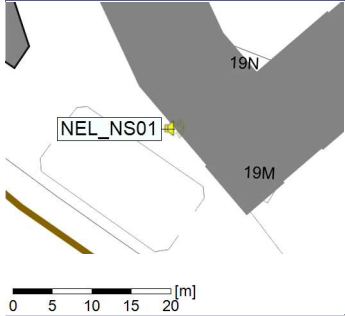

### Noise Time Related Diagram

10/09/2021  
11/09/2021

○○○○ NEL\_NS01

Project: Kronos Sydhavnen  
Construction: Ny Ellebjerg  
Location: N-V

Plan View

Remarks

...