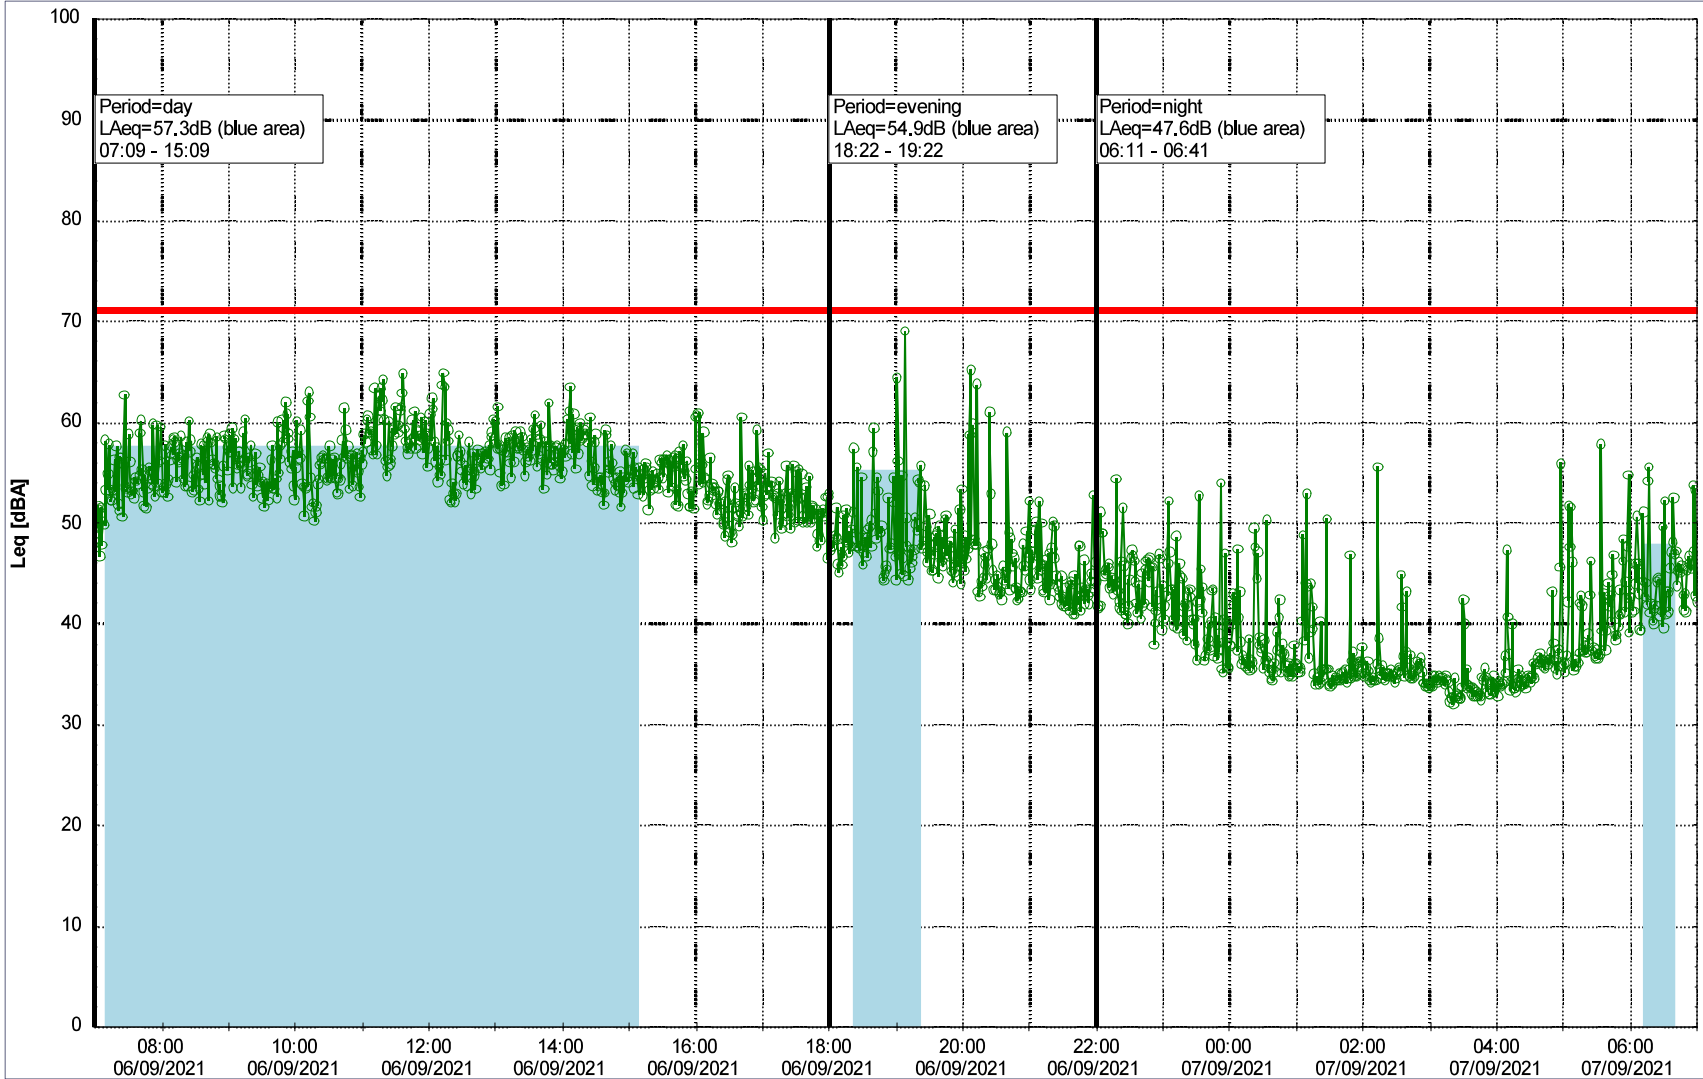

Project: Kronos Sydhavnen  
Construction: Ny Ellebjerg  
Location: N-V

Plan View

Remarks

### Noise Time Related Diagram

06/09/2021  
07/09/2021

○○○○ NEL\_NS01

Project: Kronos Sydhavnen  
Construction: Ny Ellebjerg  
Location: N-V

Plan View

Remarks

...

### Noise Time Related Diagram

07/09/2021  
08/09/2021

○○○○ NEL\_NS01

Project: Kronos Sydhavnen  
Construction: Ny Ellebjerg  
Location: N-V

Plan View

Remarks

...

### Noise Time Related Diagram

08/09/2021  
09/09/2021

○○○○ NEL\_NS01

Project: Kronos Sydhavnen  
Construction: Ny Ellebjerg  
Location: N-V

Plan View

Remarks

...