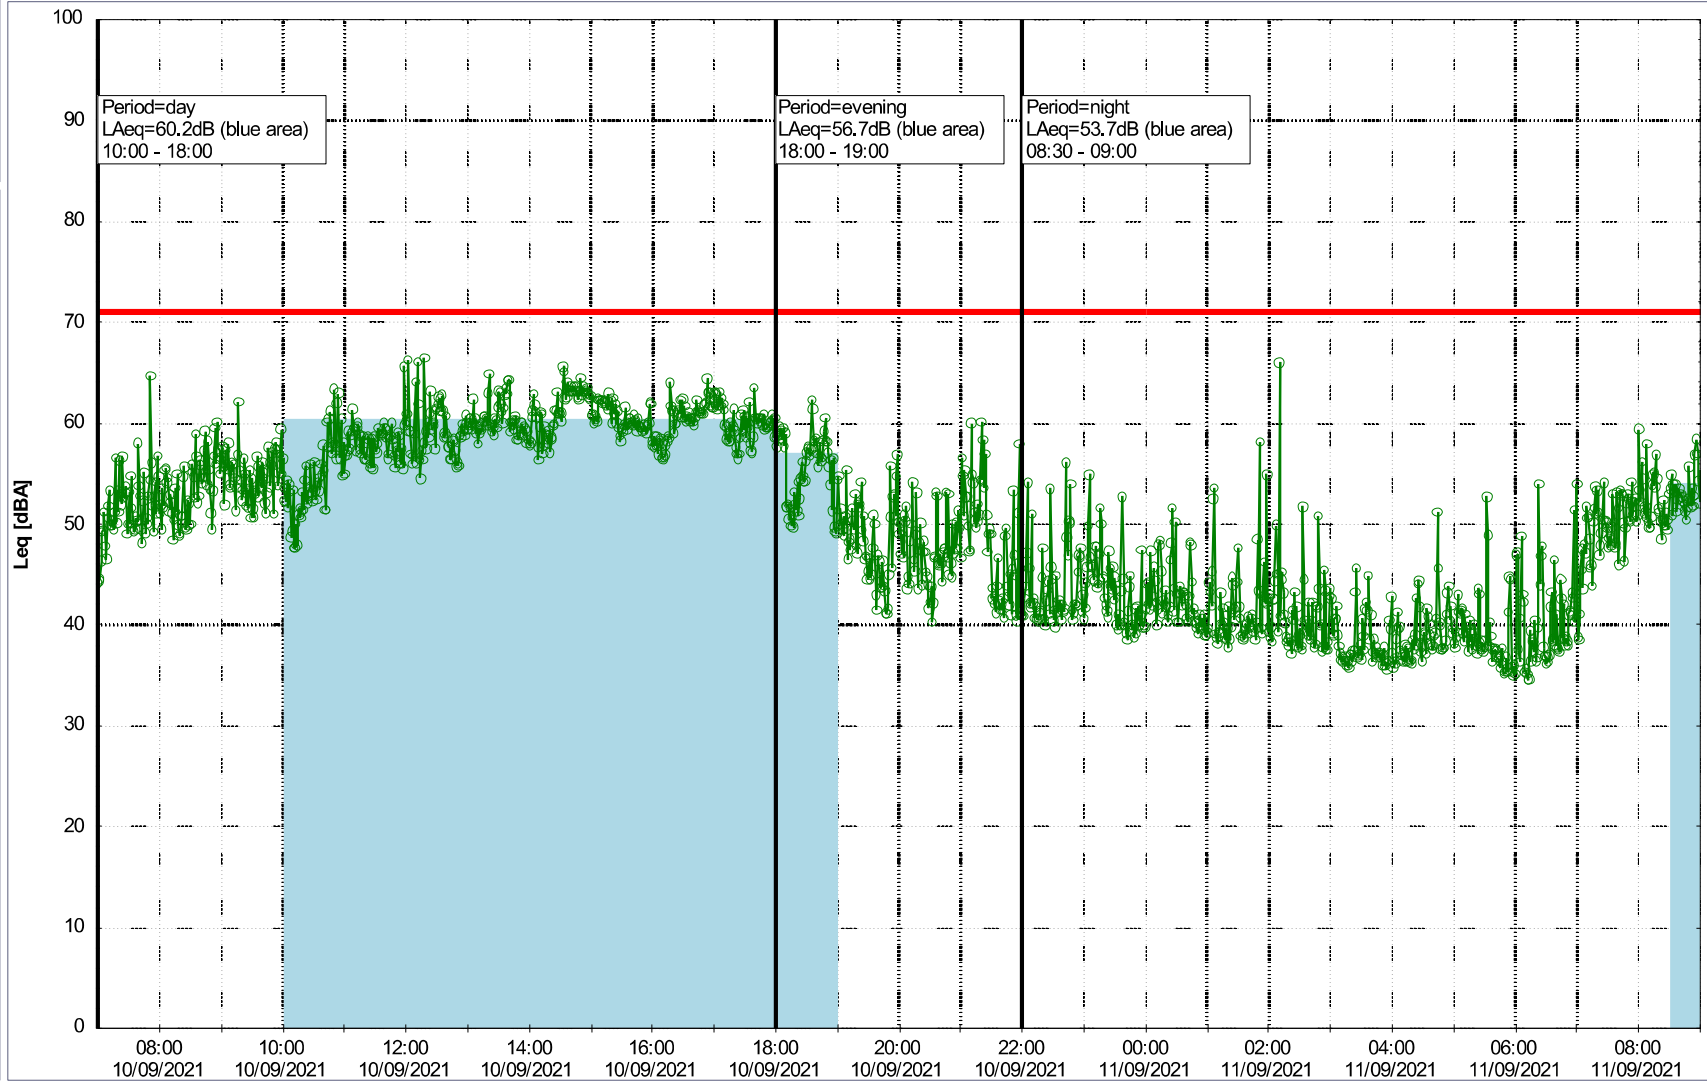

### Noise Time Related Diagram

09/09/2021  
10/09/2021

○○○○ NEL\_NS01

Project: Kronos Sydhavnen  
Construction: Ny Ellebjerg  
Location: N-V

Plan View

Remarks

...

### Noise Time Related Diagram

10/09/2021  
11/09/2021

○○○○ NEL\_NS01

Project: Kronos Sydhavnen  
Construction: Ny Ellebjerg  
Location: N-V

Plan View

Remarks

...

### Noise Time Related Diagram

11/09/2021  
12/09/2021

○○○○ NEL\_NS01

Project: Kronos Sydhavnen  
Construction: Ny Ellebjerg  
Location: N-V

Plan View

Remarks

...