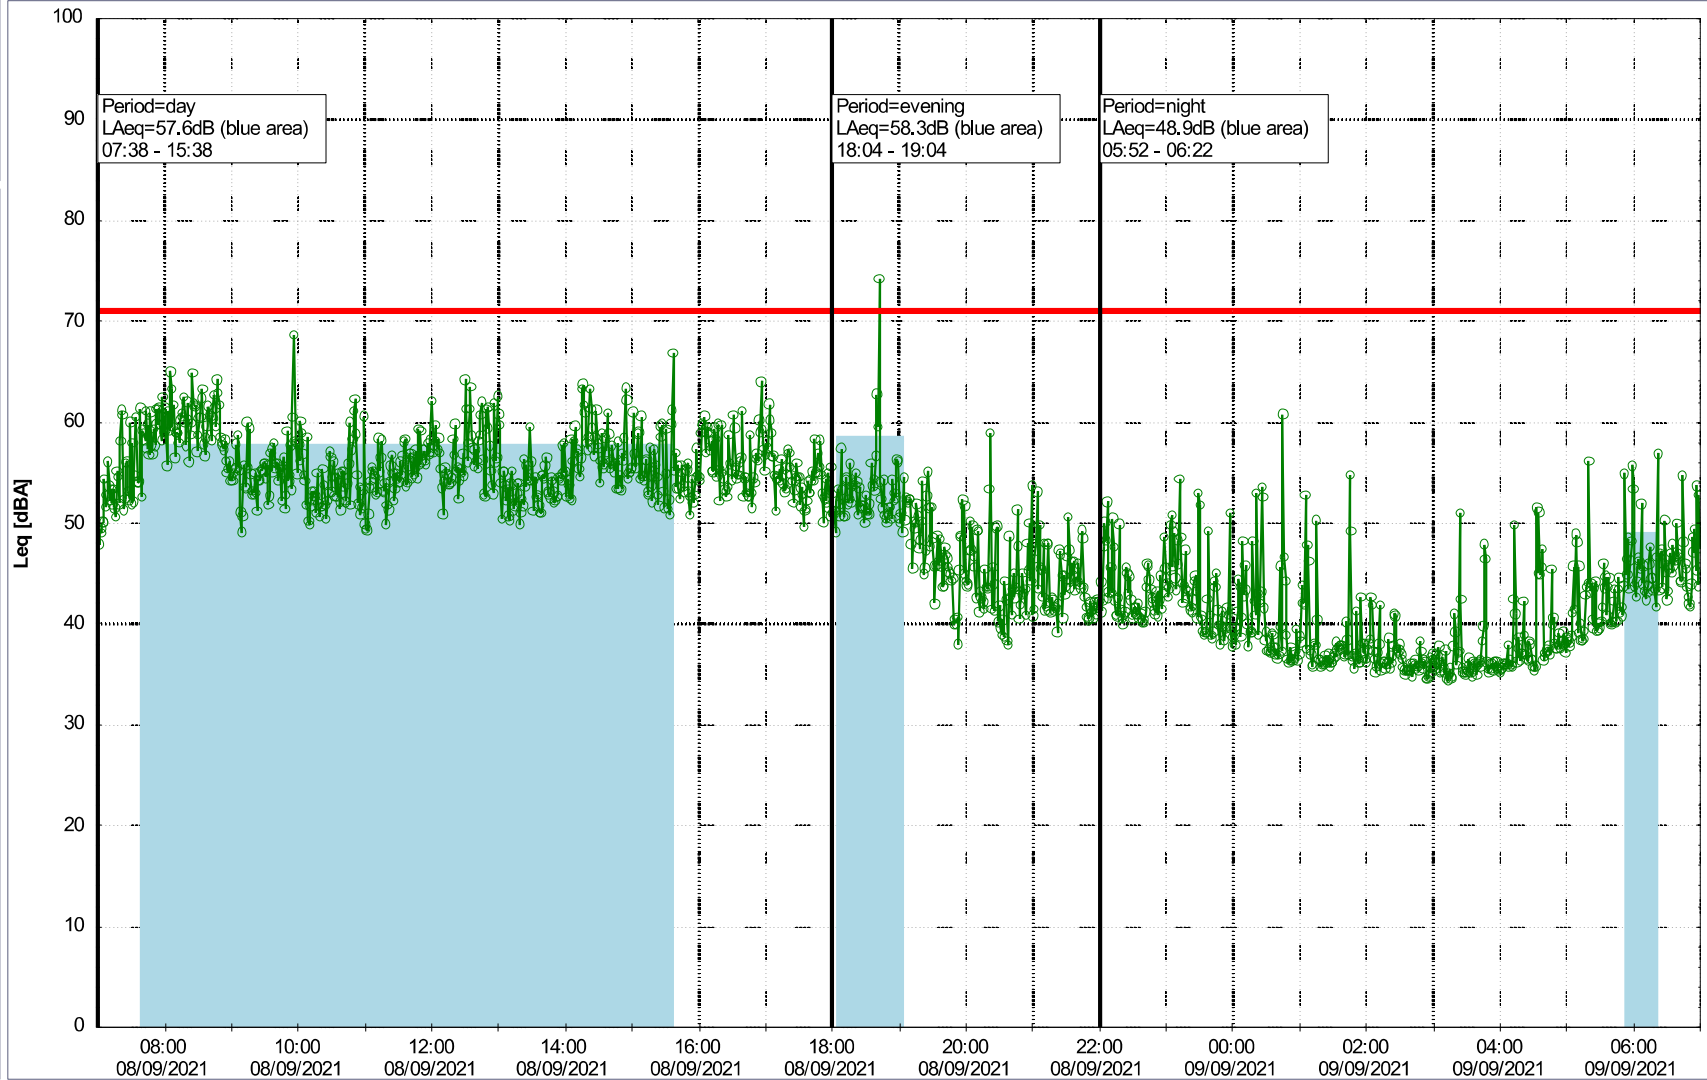

### Noise Time Related Diagram

07/09/2021  
08/09/2021

○○○○ NEL\_NS01

Project: Kronos Sydhavnen  
Construction: Ny Ellebjerg  
Location: N-V

Plan View

Remarks

...

### Noise Time Related Diagram

08/09/2021  
09/09/2021

○○○○ NEL\_NS01

Project: Kronos Sydhavnen  
Construction: Ny Ellebjerg  
Location: N-V

Plan View

Remarks

...

### Noise Time Related Diagram

09/09/2021  
10/09/2021

○○○○ NEL\_NS01

Project: Kronos Sydhavnen  
Construction: Ny Ellebjerg  
Location: N-V

Plan View

Remarks

...

### Noise Time Related Diagram

11/09/2021  
12/09/2021

○○○○ NEL\_NS01

Project: Kronos Sydhavnen  
Construction: Ny Ellebjerg  
Location: N-V

Plan View

Remarks

...