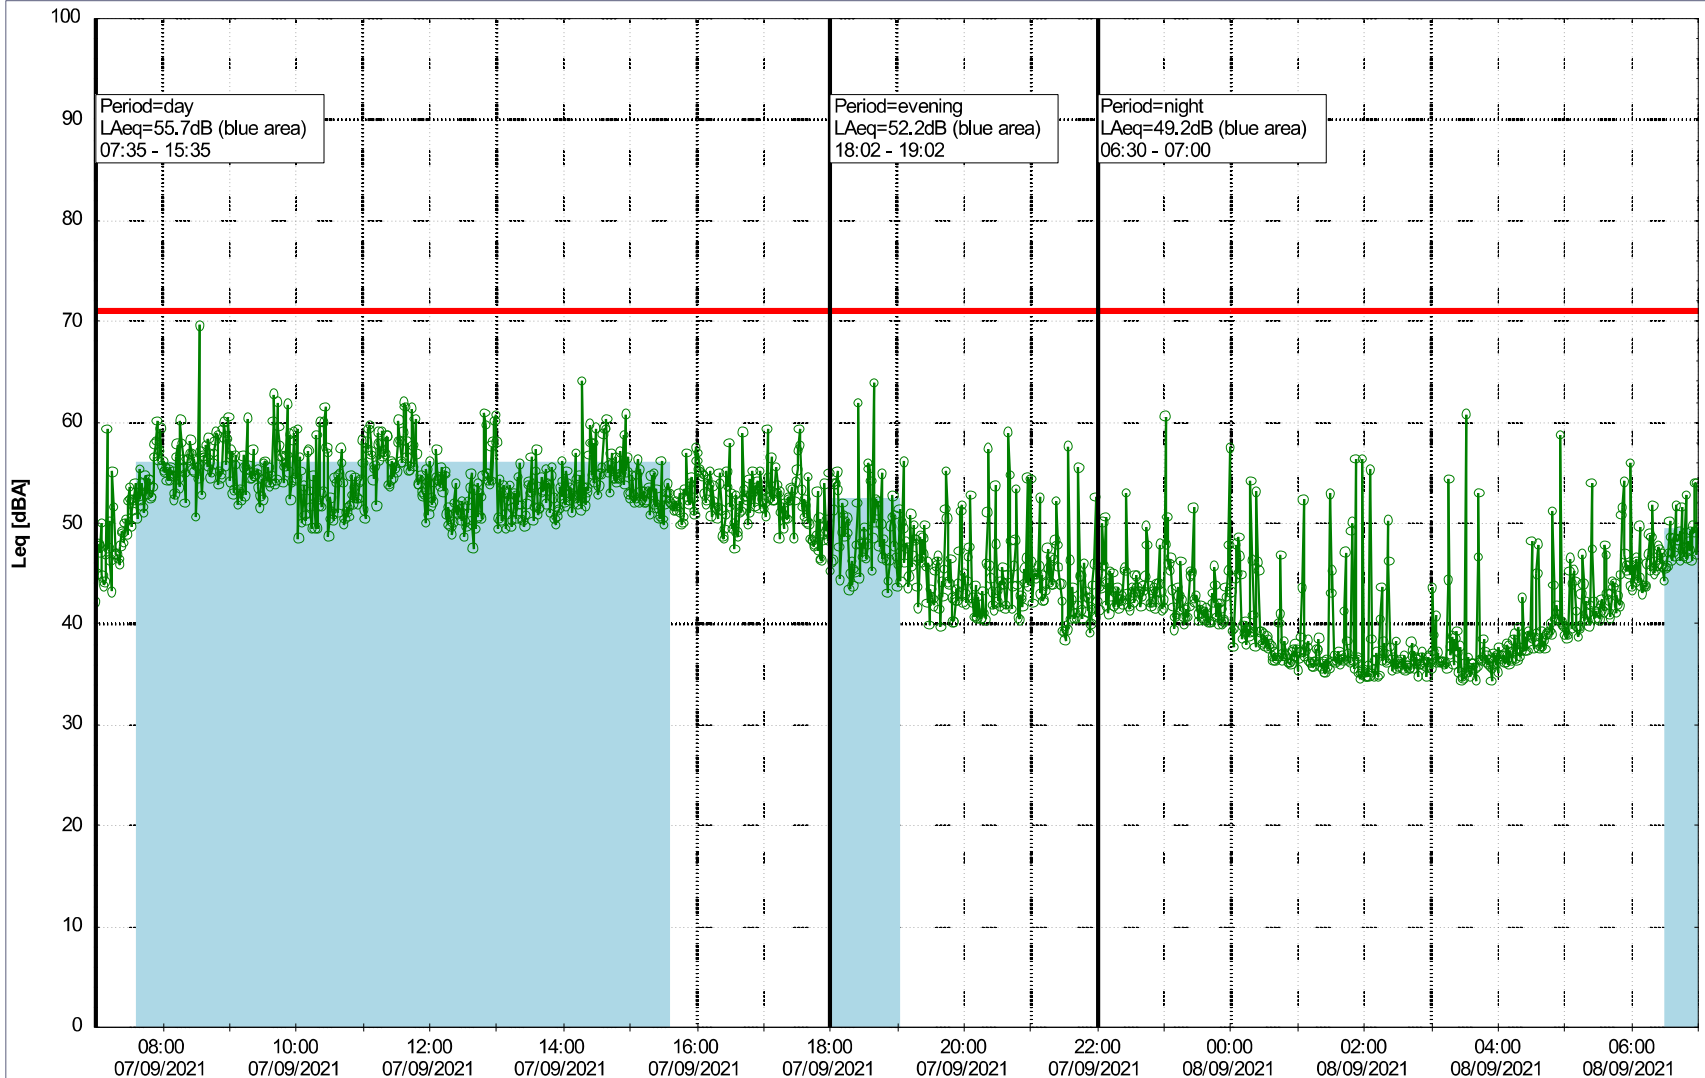

### Noise Time Related Diagram

06/09/2021  
07/09/2021

○○○○ NEL\_NS01

Project: Kronos Sydhavnen  
Construction: Ny Ellebjerg  
Location: N-V

Plan View

Remarks

...

### Noise Time Related Diagram

07/09/2021  
08/09/2021

○○○○ NEL\_NS01

Project: Kronos Sydhavnen  
Construction: Ny Ellebjerg  
Location: N-V

Plan View

Remarks

...