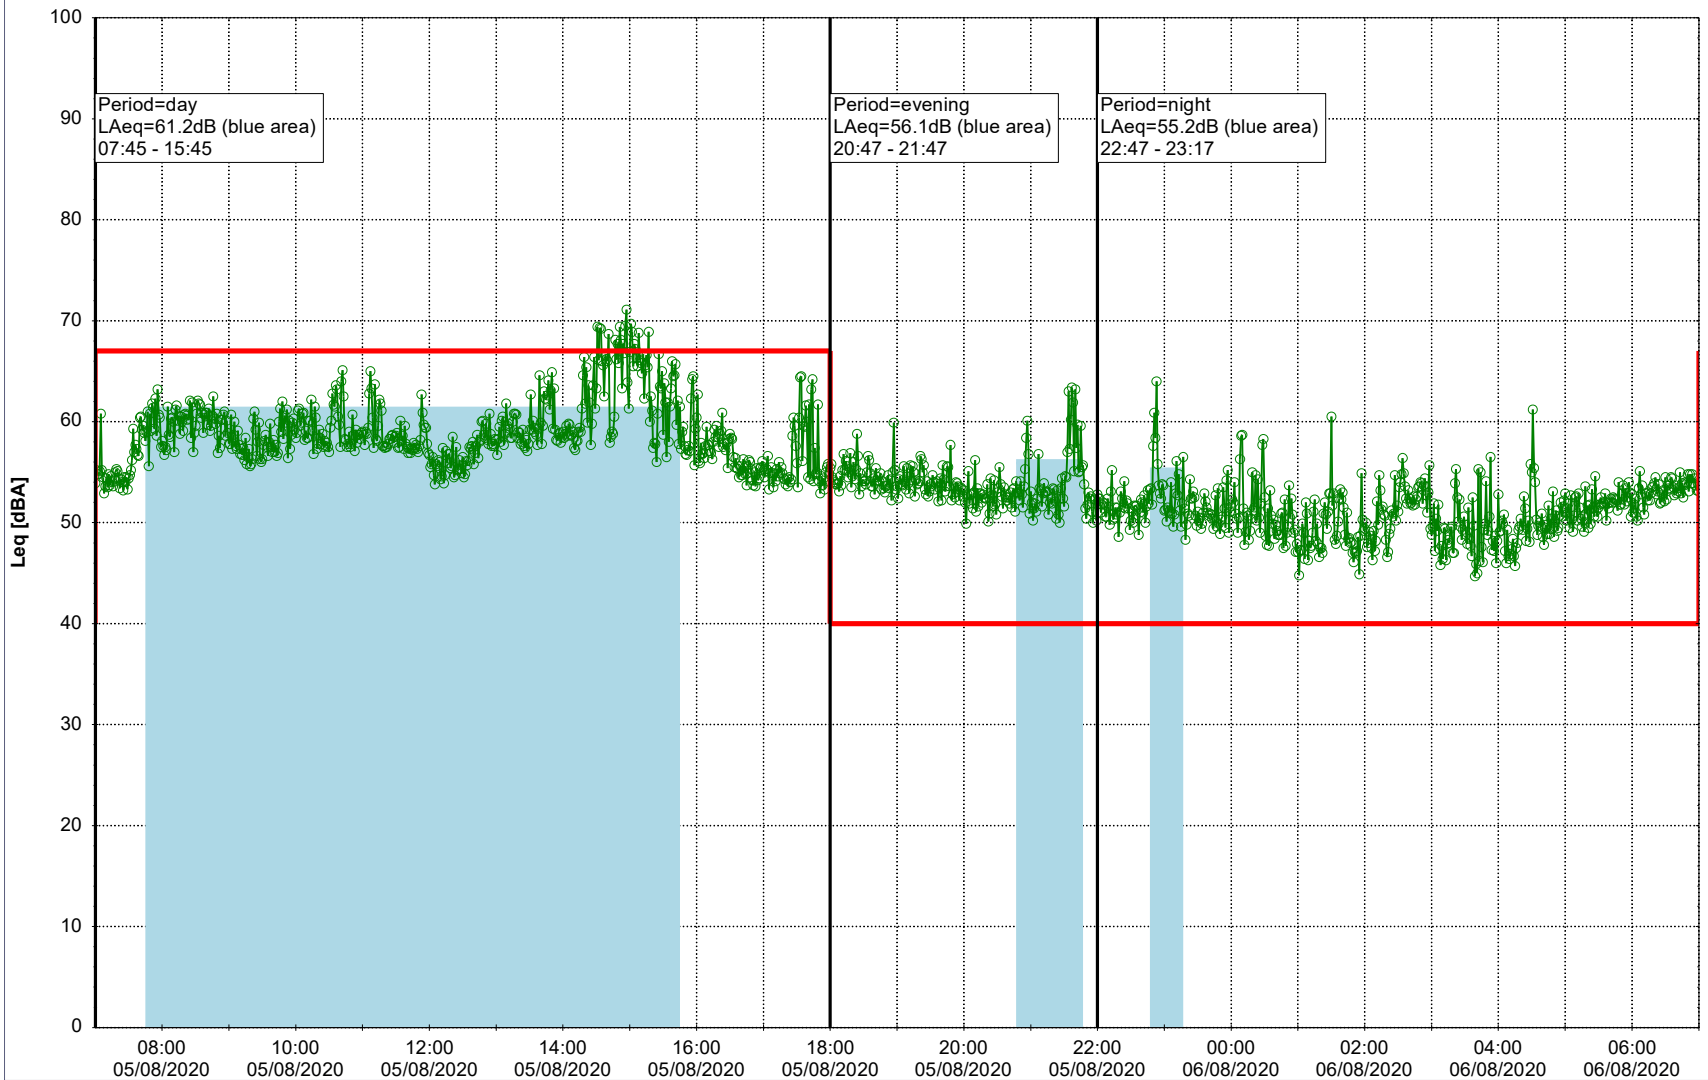

Plan View

Remarks

...

Noise Time Related Diagram

04/08/2020
05/08/2020

SLU_NS01

Project: Kronos Sydhavnen
Construction: Sluseholmen
Location: N-V

Plan View

Remarks

...

Noise Time Related Diagram

05/08/2020
06/08/2020

SLU_NS01

Project: Kronos Sydhavnen
Construction: Sluseholmen
Location: N-V

Plan View

Remarks

Noise Time Related Diagram

07/08/2020

08/08/2020

○○○○ SLU_NS01

Project: Kronos Sydhavnen
Construction: Sluseholmen
Location: N-V

Plan View

0 5 10 15 20 [m]

Remarks

...

Noise Time Related Diagram

08/08/2020
09/08/2020

○○○○ SLU_NS01

Project: Kronos Sydhavnen
Construction: Sluseholmen
Location: N-V

Plan View

Remarks

...