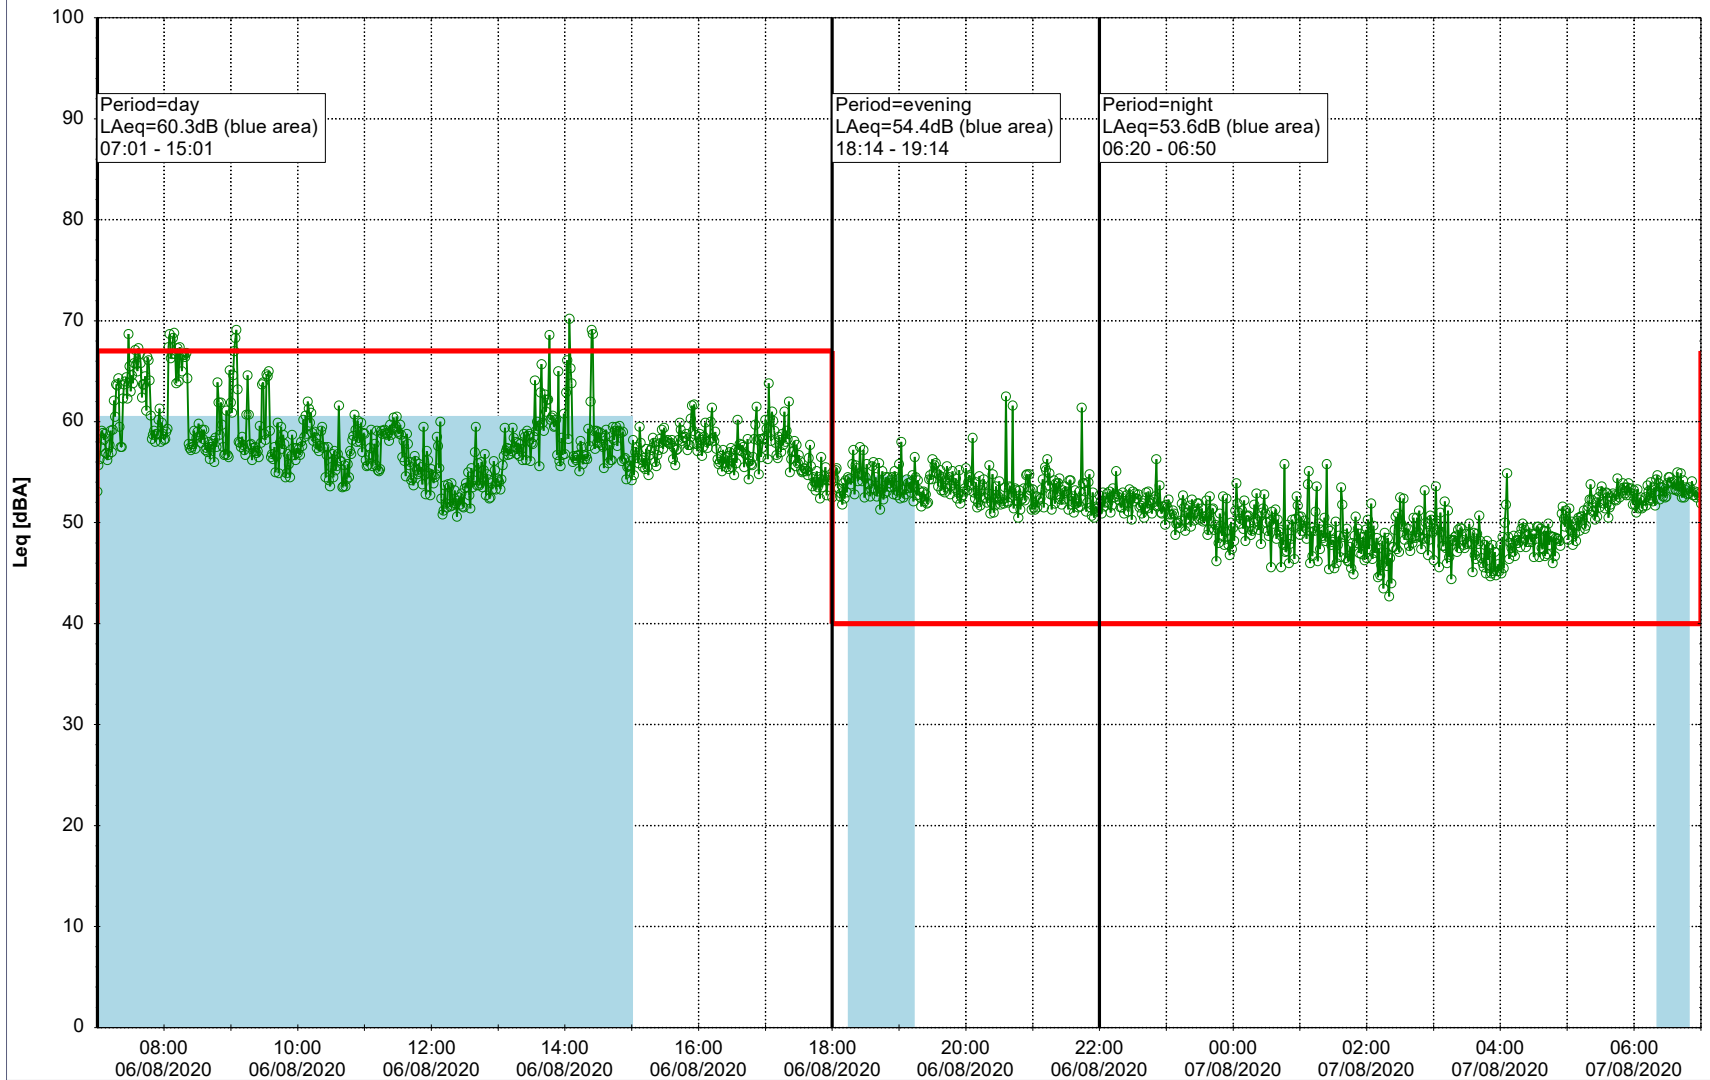

Remarks

...

Noise Time Related Diagram

05/08/2020
06/08/2020

SLU_NS01

Project: Kronos Sydhavnen
Construction: Sluseholmen
Location: N-V

Plan View

Remarks

...

Noise Time Related Diagram

06/08/2020
07/08/2020

○○○ SLU_NS01

Project: Kronos Sydhavnen
Construction: Sluseholmen
Location: N-V

Plan View

Remarks

...

Noise Time Related Diagram

07/08/2020

08/08/2020

○○○○ SLU_NS01

Project: Kronos Sydhavnen
Construction: Sluseholmen
Location: N-V

Plan View

0 5 10 15 20 [m]

Remarks

...

Noise Time Related Diagram

08/08/2020
09/08/2020

○○○○ SLU_NS01

Project: Kronos Sydhavnen
Construction: Sluseholmen
Location: N-V

Plan View

Remarks

...