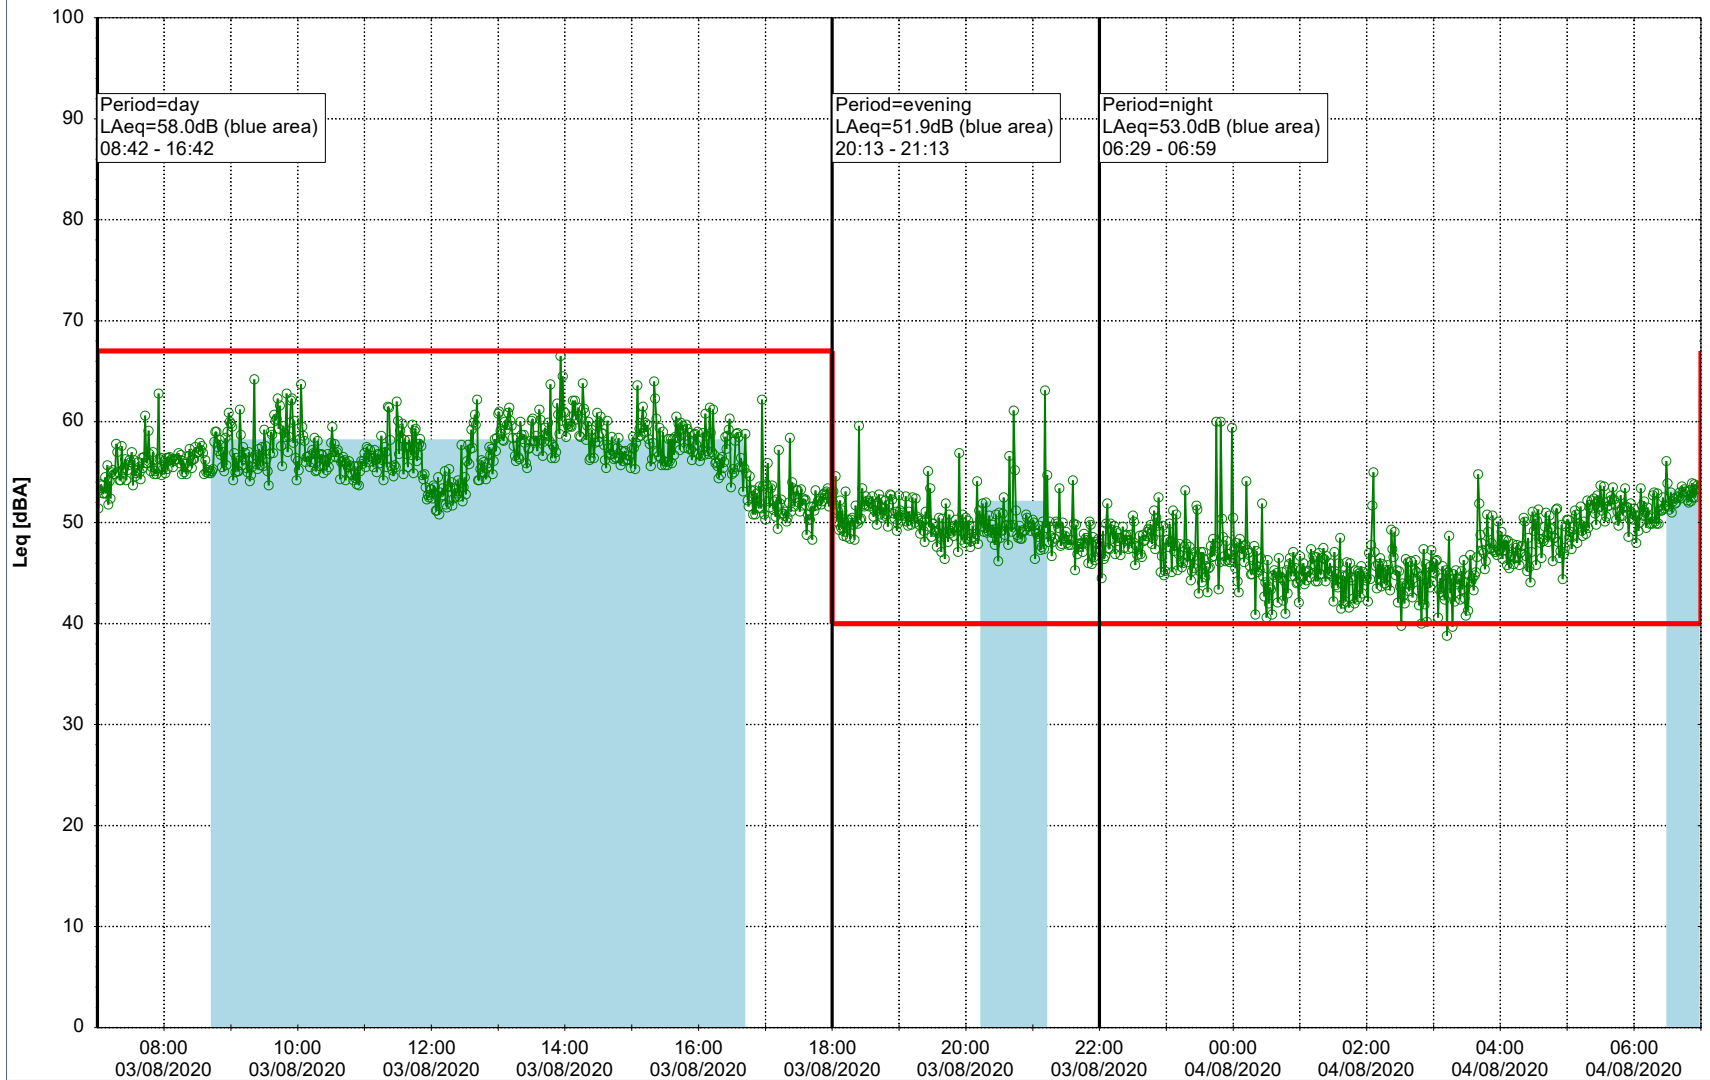

Project: Kronos Sydhavnen
Construction: Sluseholmen
Location: N-V

Plan View

Remarks

...

Noise Time Related Diagram

03/08/2020
04/08/2020

○○○ SLU_NS01

Project: Kronos Sydhavnen
Construction: Sluseholmen
Location: N-V

Plan View

Remarks

...

Noise Time Related Diagram

04/08/2020
05/08/2020

SLU_NS01

Project: Kronos Sydhavnen
Construction: Sluseholmen
Location: N-V

Plan View

Noise Time Related Diagram

07/08/2020

08/08/2020

○○○○ SLU_NS01

Project: Kronos Sydhavnen
Construction: Sluseholmen
Location: N-V

Plan View

0 5 10 15 20 [m]

Remarks

...

Noise Time Related Diagram

08/08/2020
09/08/2020

○○○○ SLU_NS01

Project: Kronos Sydhavnen
Construction: Sluseholmen
Location: N-V

Plan View

Remarks

...