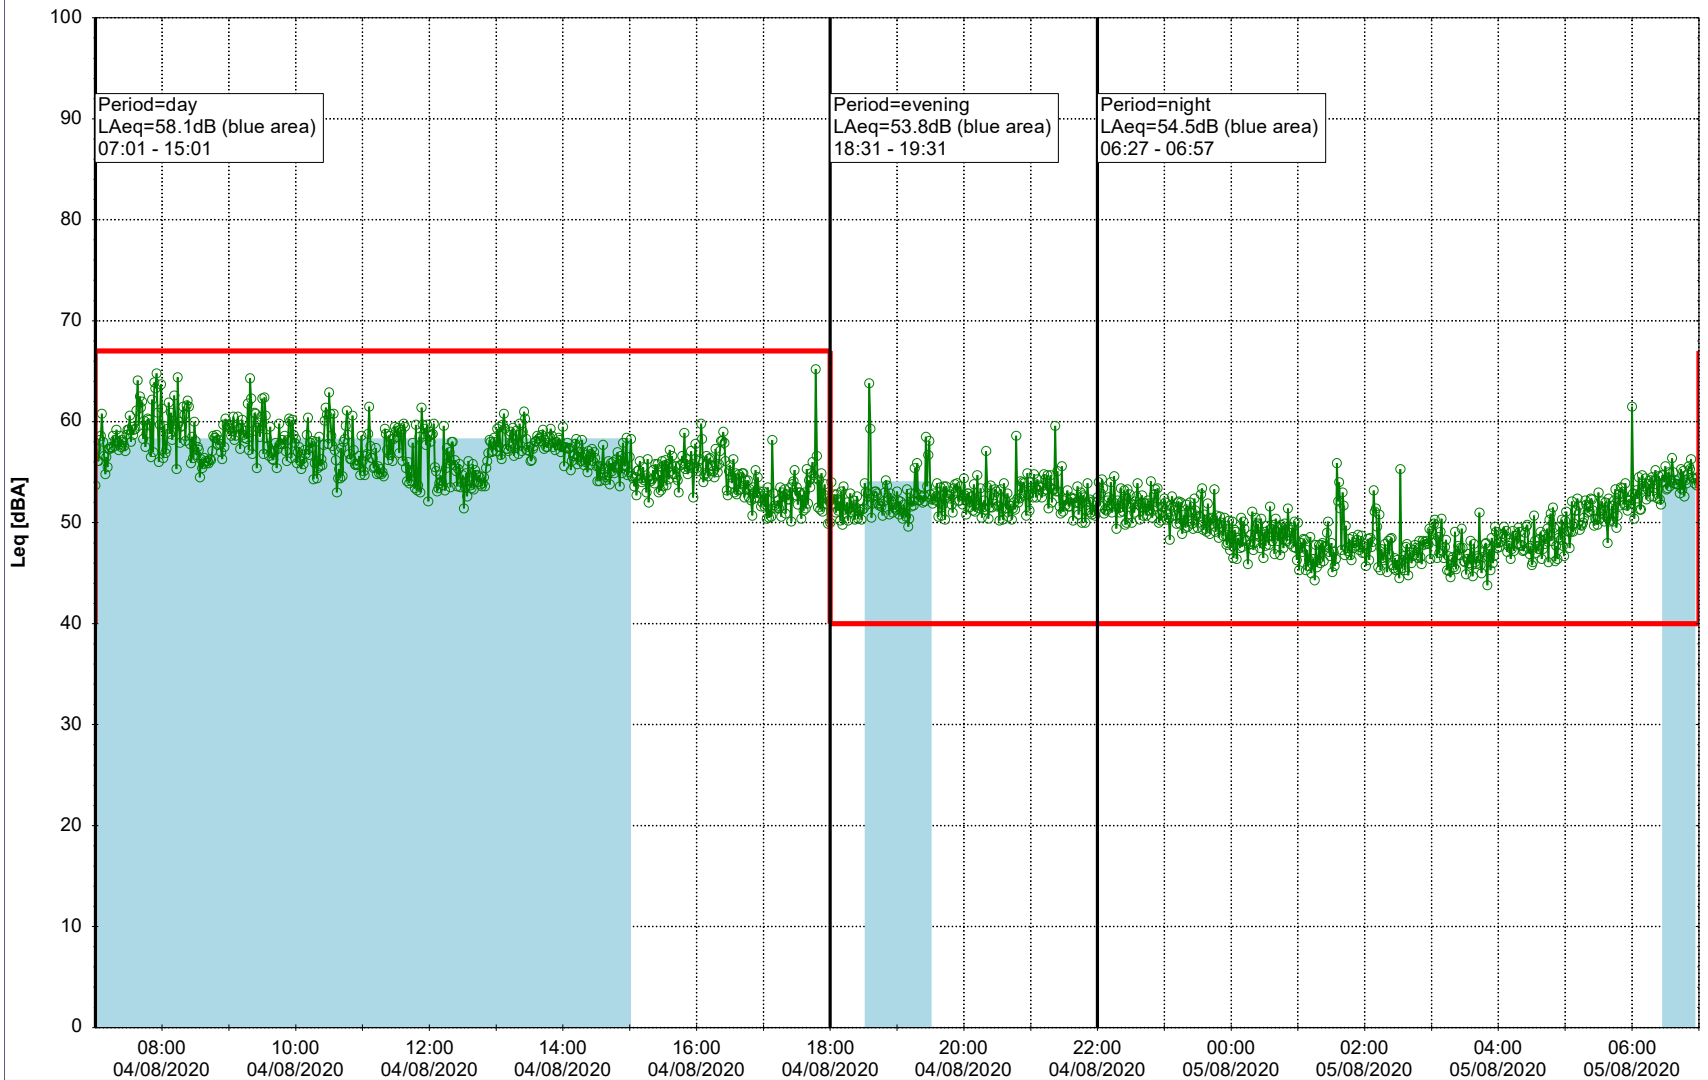

Plan View

Remarks

...

Noise Time Related Diagram

04/08/2020
05/08/2020

SLU_NS01

Project: Kronos Sydhavnen
Construction: Sluseholmen
Location: N-V

Plan View

Remarks

...

Noise Time Related Diagram

05/08/2020
06/08/2020

SLU_NS01

Project: Kronos Sydhavnen
Construction: Sluseholmen
Location: N-V

Plan View

Remarks

...

Noise Time Related Diagram

06/08/2020
07/08/2020

○○○ SLU_NS01

Project: Kronos Sydhavnen
Construction: Sluseholmen
Location: N-V

Plan View

Remarks

...

...

Noise Time Related Diagram

08/08/2020
09/08/2020

○○○○ SLU_NS01

Project: Kronos Sydhavnen
Construction: Sluseholmen
Location: N-V

Plan View

Remarks

...