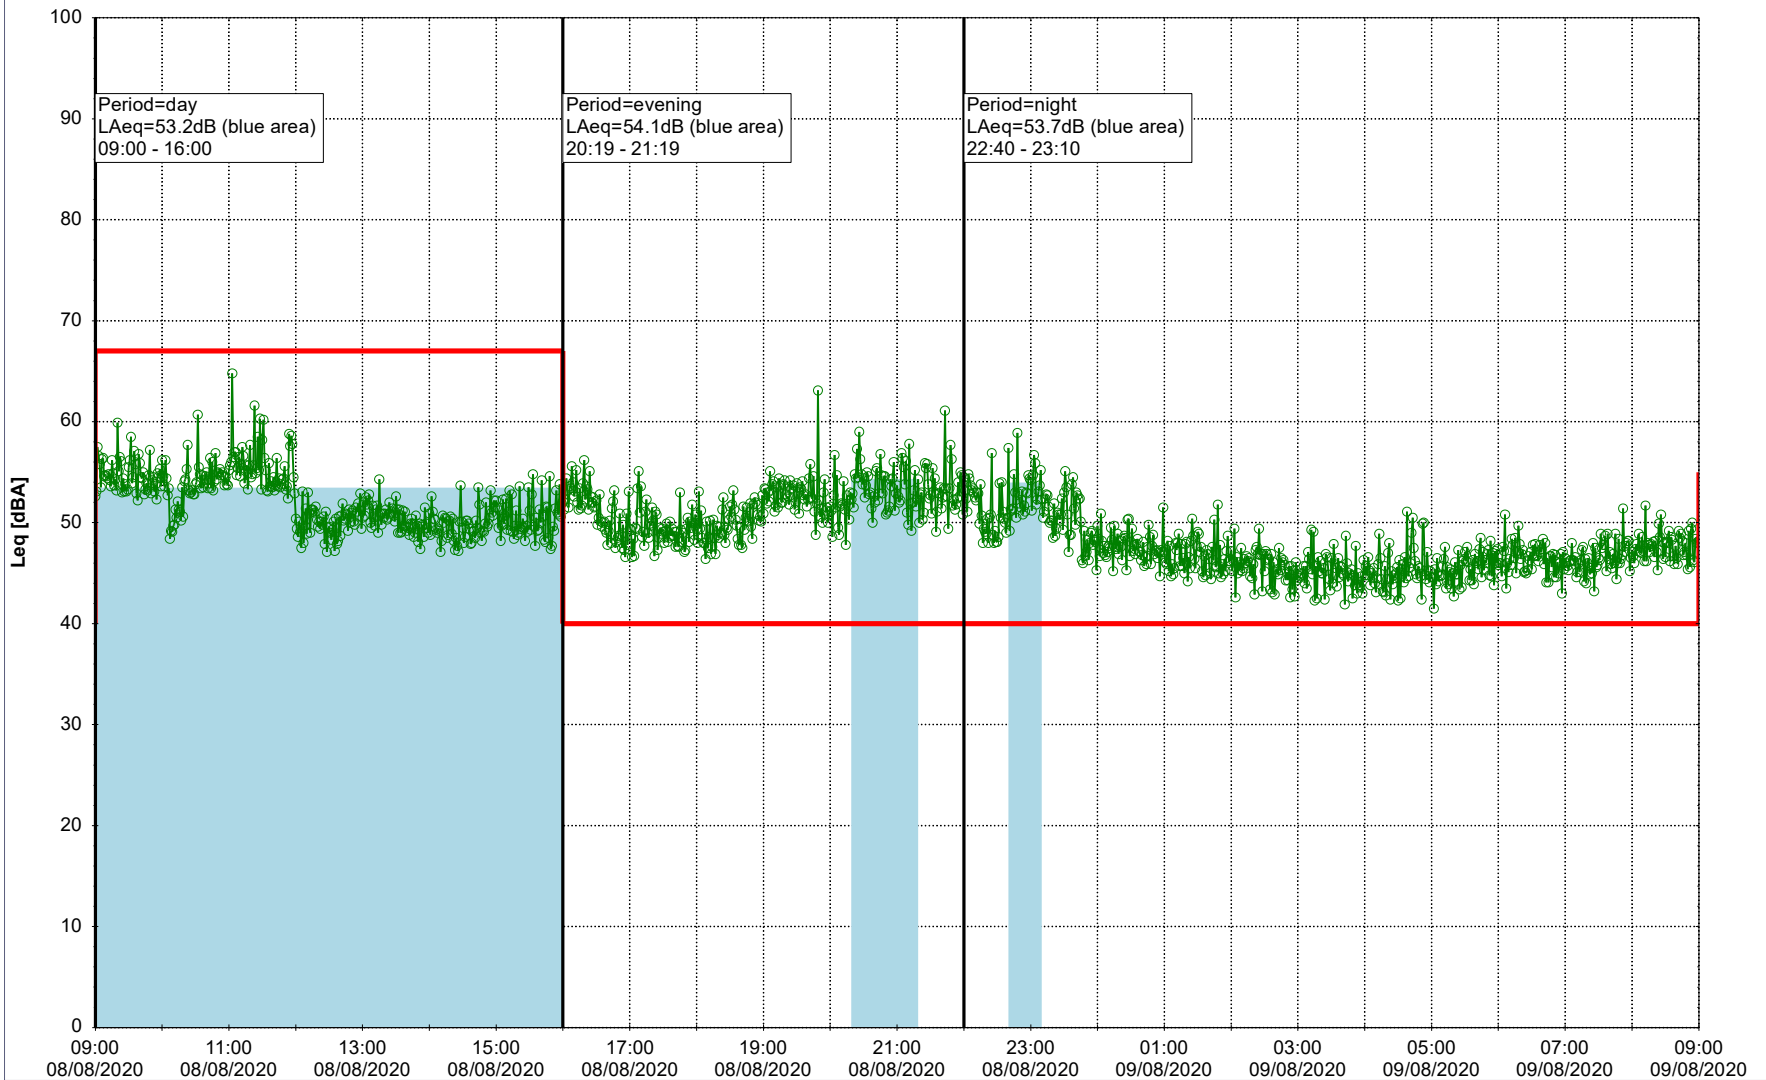

Noise Time Related Diagram

07/08/2020

08/08/2020

○○○○ SLU_NS01

Project: Kronos Sydhavnen
Construction: Sluseholmen
Location: N-V

Plan View

0 5 10 15 20 [m]

Remarks

...

Noise Time Related Diagram

08/08/2020
09/08/2020

○○○○ SLU_NS01

Project: Kronos Sydhavnen
Construction: Sluseholmen
Location: N-V

Plan View

Remarks

...