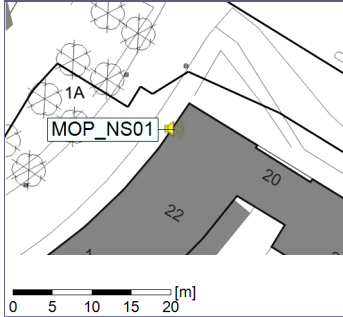

Project: Kronos Sydhavnen
Construction: Mozarts Plads
Location: N-V

08/12/2020
09/12/2020

Plan View