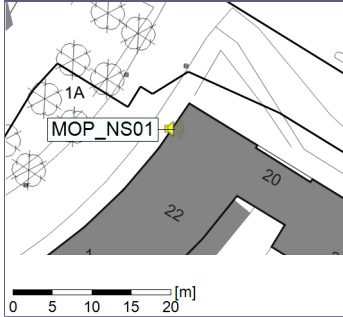

Plan View

Remarks

...

Noise Time Related Diagram

○○○ MOP_NS01

Project: Kronos Sydhavnen
Construction: Mozarts Plads
Location: N-V

Plan View

Remarks