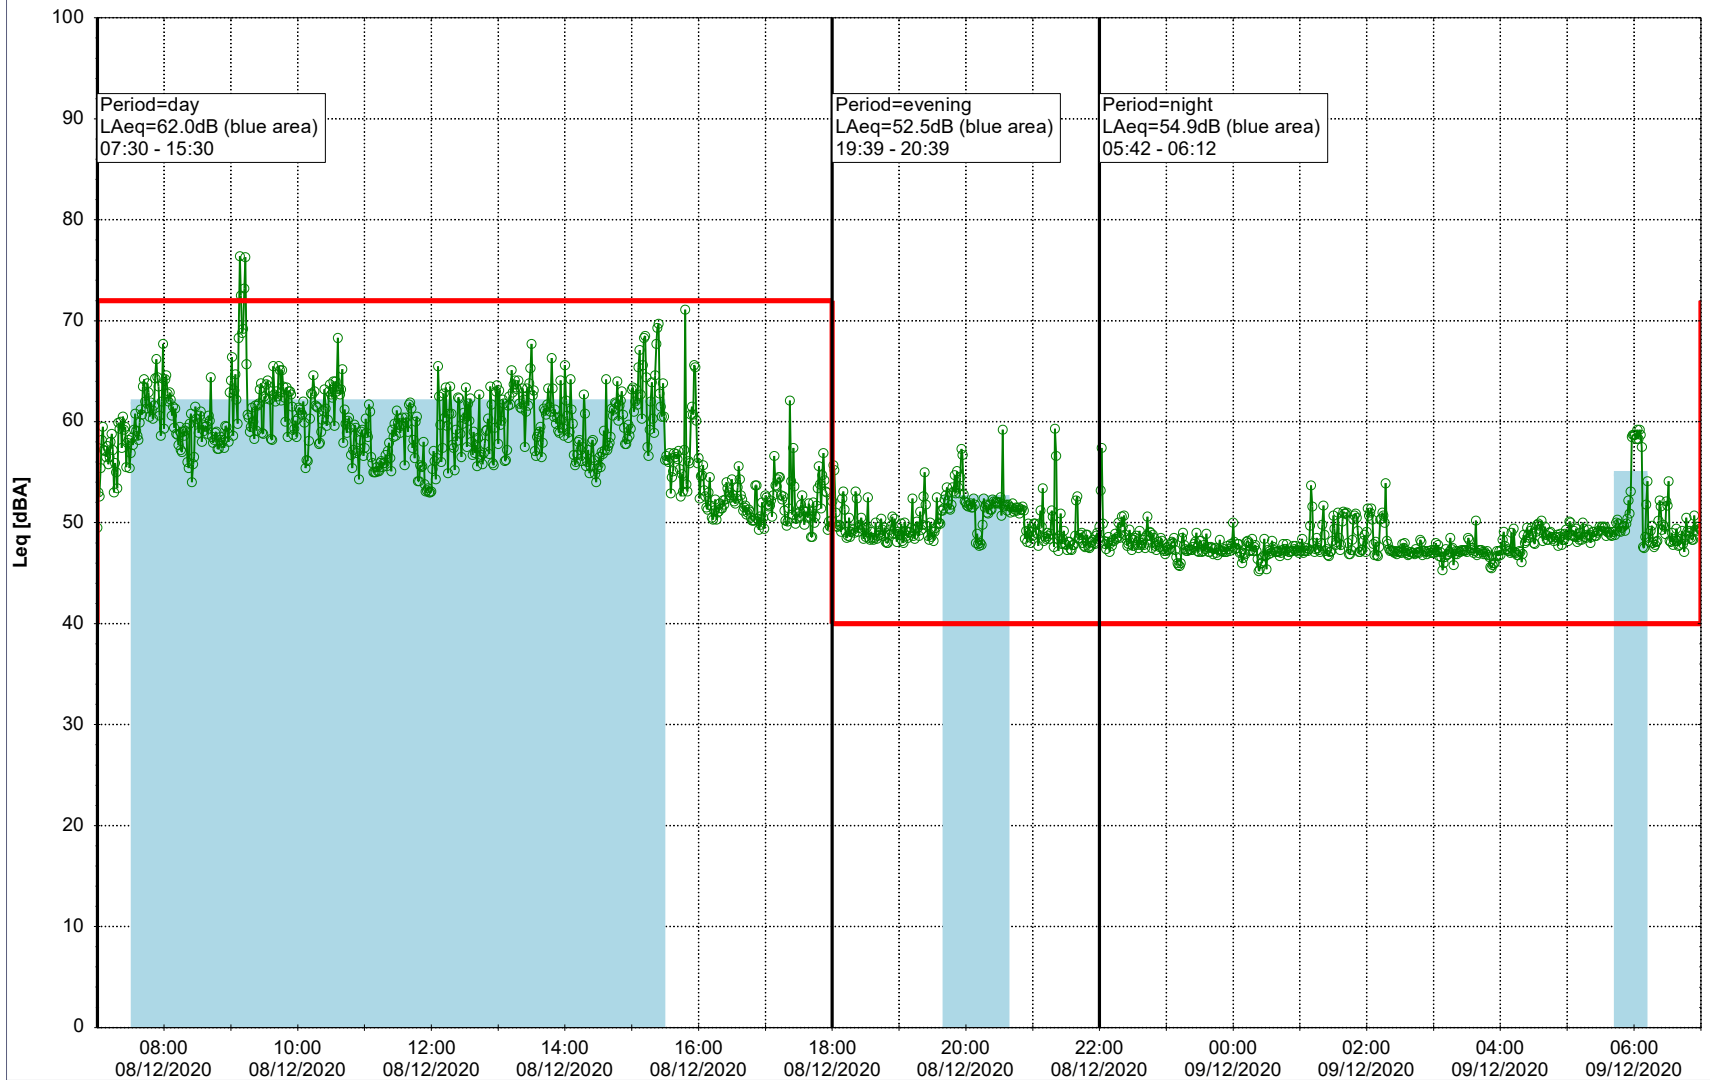

08/12/2020
09/12/2020

Plan View

Remarks

...

Noise Time Related Diagram

○○○○ MOP_NS01

Project: Kronos Sydhavnen
Construction: Mozarts Plads
Location: N-V

09/12/2020
10/12/2020

Plan View

Remarks

...

Noise Time Related Diagram

○○○ MOP_NS01

Project: Kronos Sydhavnen
Construction: Mozarts Plads
Location: N-V

Plan View

Remarks

...

Noise Time Related Diagram

10/12/2020
11/12/2020

○○○ MOP_NS01

Project: Kronos Sydhavnen
Construction: Mozarts Plads
Location: N-V

Plan View

Remarks

...

Noise Time Related Diagram

11/12/2020
12/12/2020

○○○○ MOP_NS01

Project: Kronos Sydhavnen
Construction: Mozarts Plads
Location: N-V

Plan View

Remarks

...

Noise Time Related Diagram