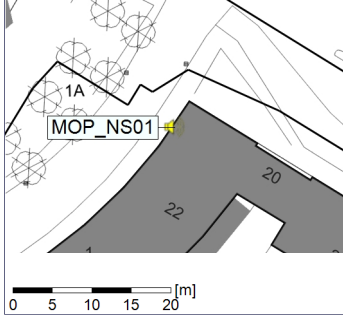

Project: Kronos Sydhavnen
Construction: Mozarts Plads
Location: N-V

Plan View

Remarks

...

Noise Time Related Diagram

07/12/2020
08/12/2020

○○○○ MOP_NS01

Project: Kronos Sydhavnen
Construction: Mozarts Plads
Location: N-V