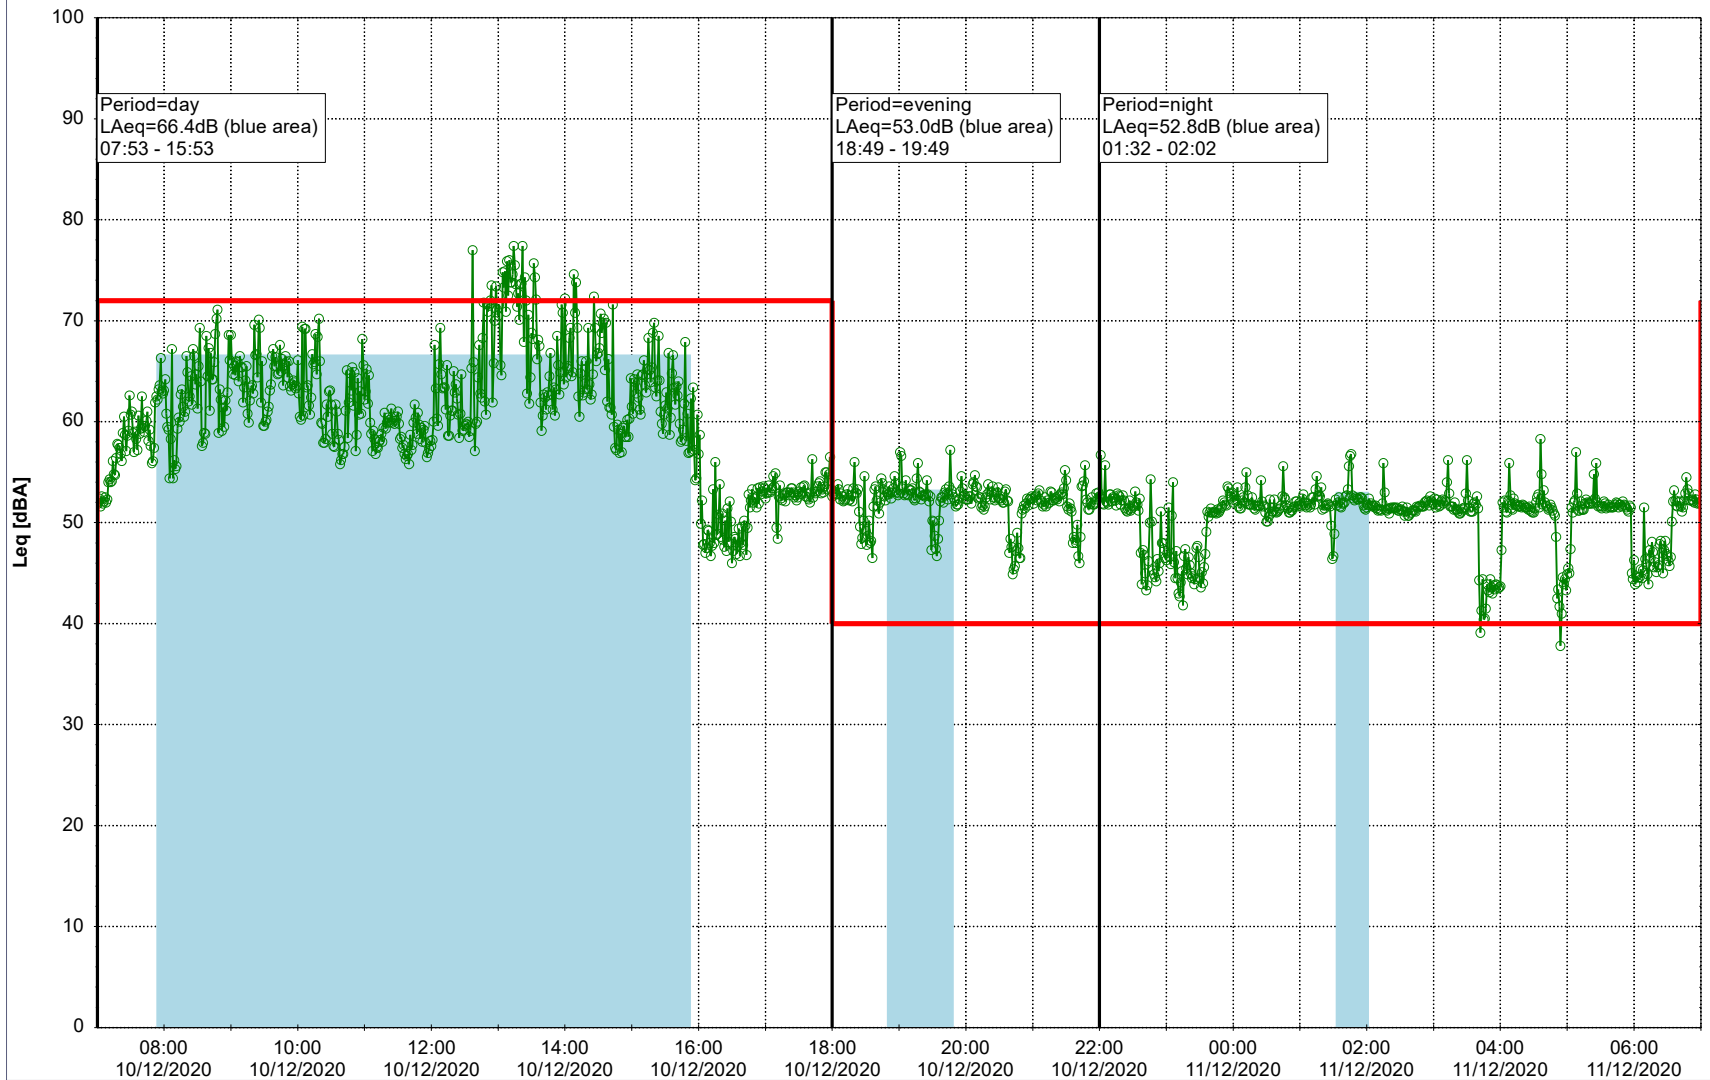

Plan View

Remarks

...

Noise Time Related Diagram

○○○ MOP_NS01

Project: Kronos Sydhavnen
Construction: Mozarts Plads
Location: N-V

Plan View

Remarks

...

Noise Time Related Diagram

10/12/2020
11/12/2020

○○○ MOP_NS01

Project: Kronos Sydhavnen
Construction: Mozarts Plads
Location: N-V

Plan View

Remarks

...

Noise Time Related Diagram

11/12/2020
12/12/2020

○○○○ MOP_NS01

Project: Kronos Sydhavnen
Construction: Mozarts Plads
Location: N-V

Plan View

Remarks

...

Noise Time Related Diagram

12/12/2020
13/12/2020

○○○ MOP_NS01

Project: Kronos Sydhavnen
Construction: Mozarts Plads
Location: N-V

Plan View

Remarks

...

Noise Time Related Diagram

13/12/2020
14/12/2020