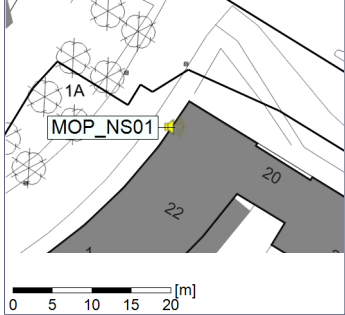

12/12/2020
13/12/2020

○○○ MOP_NS01

Project: Kronos Sydhavnen
Construction: Mozarts Plads
Location: N-V

Plan View

Remarks

...

Noise Time Related Diagram

13/12/2020
14/12/2020