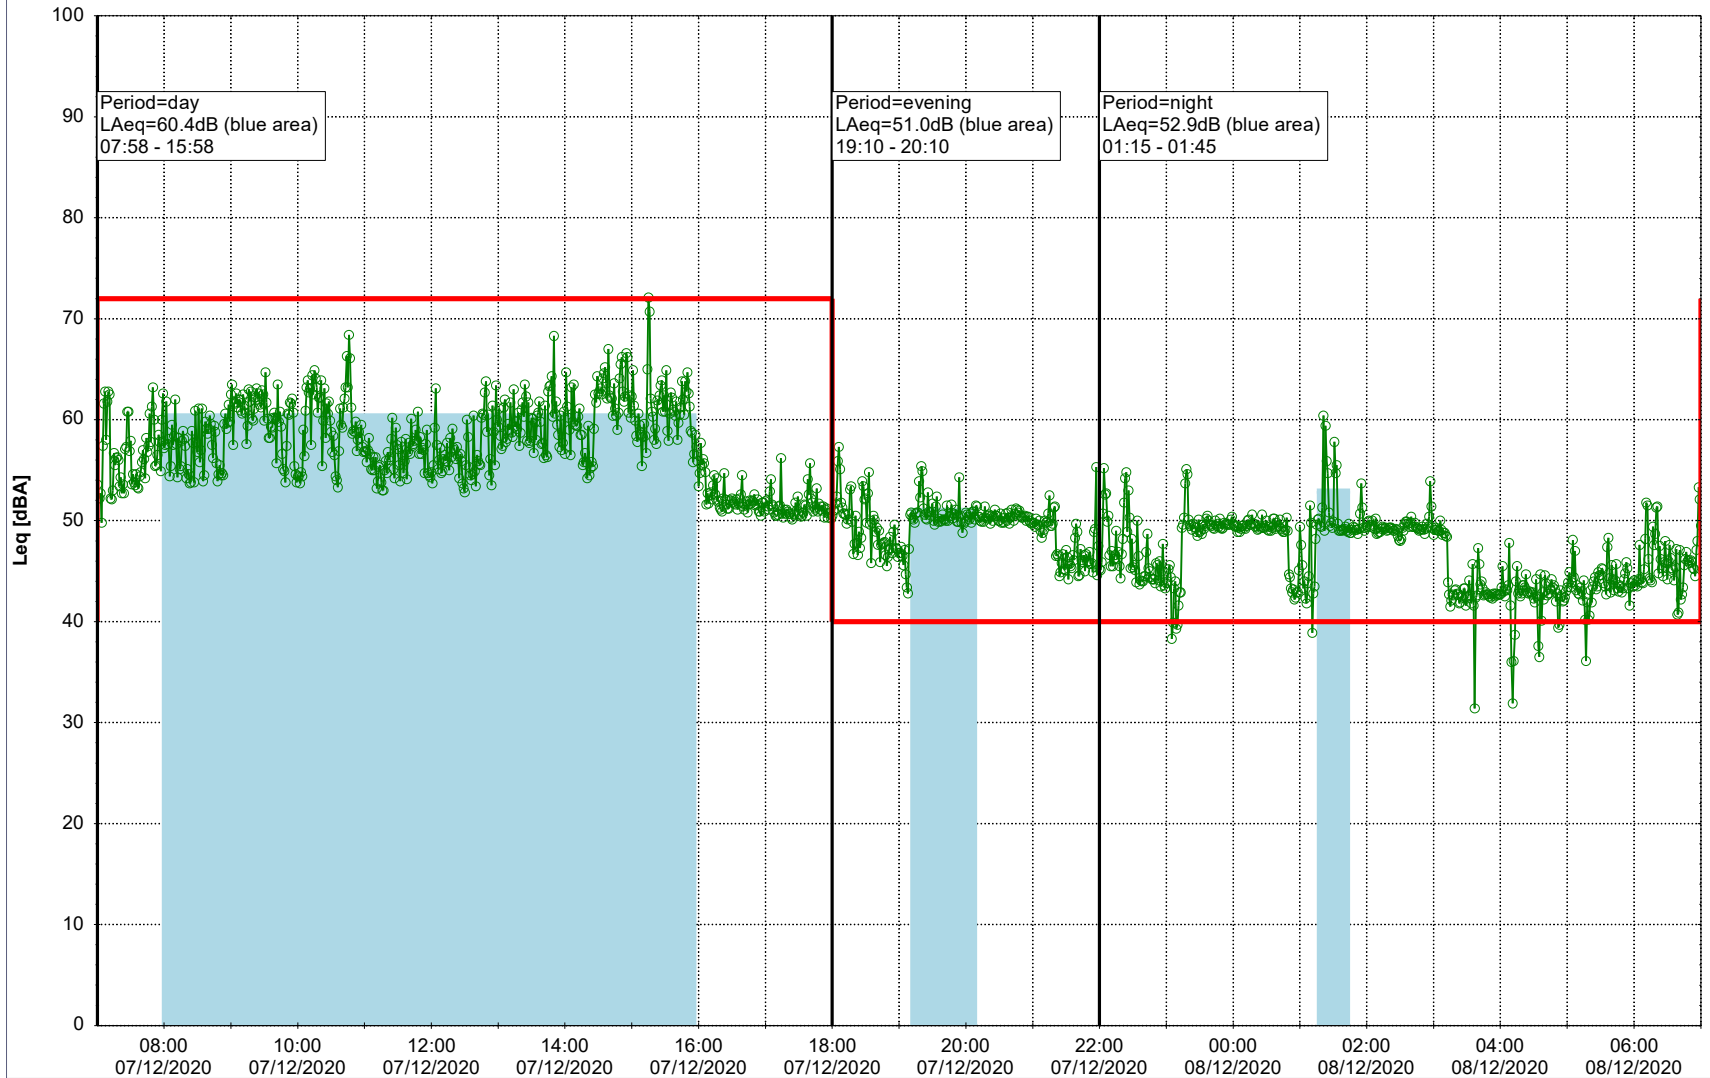

Project: Kronos Sydhavnen
Construction: Mozarts Plads
Location: N-V

Plan View

Remarks

...

Noise Time Related Diagram

07/12/2020
08/12/2020

○○○○ MOP_NS01

Project: Kronos Sydhavnen
Construction: Mozarts Plads
Location: N-V

08/12/2020
09/12/2020

Plan View

Remarks

...

Noise Time Related Diagram

○○○○ MOP_NS01

Project: Kronos Sydhavnen
Construction: Mozarts Plads
Location: N-V

09/12/2020
10/12/2020

Plan View

Remarks

...

Noise Time Related Diagram

○○○ MOP_NS01

Project: Kronos Sydhavnen
Construction: Mozarts Plads
Location: N-V

Plan View

Remarks

Noise Time Related Diagram

11/12/2020
12/12/2020

○○○○ MOP_NS01

Project: Kronos Sydhavnen
Construction: Mozarts Plads
Location: N-V

Plan View

Remarks

...

Noise Time Related Diagram