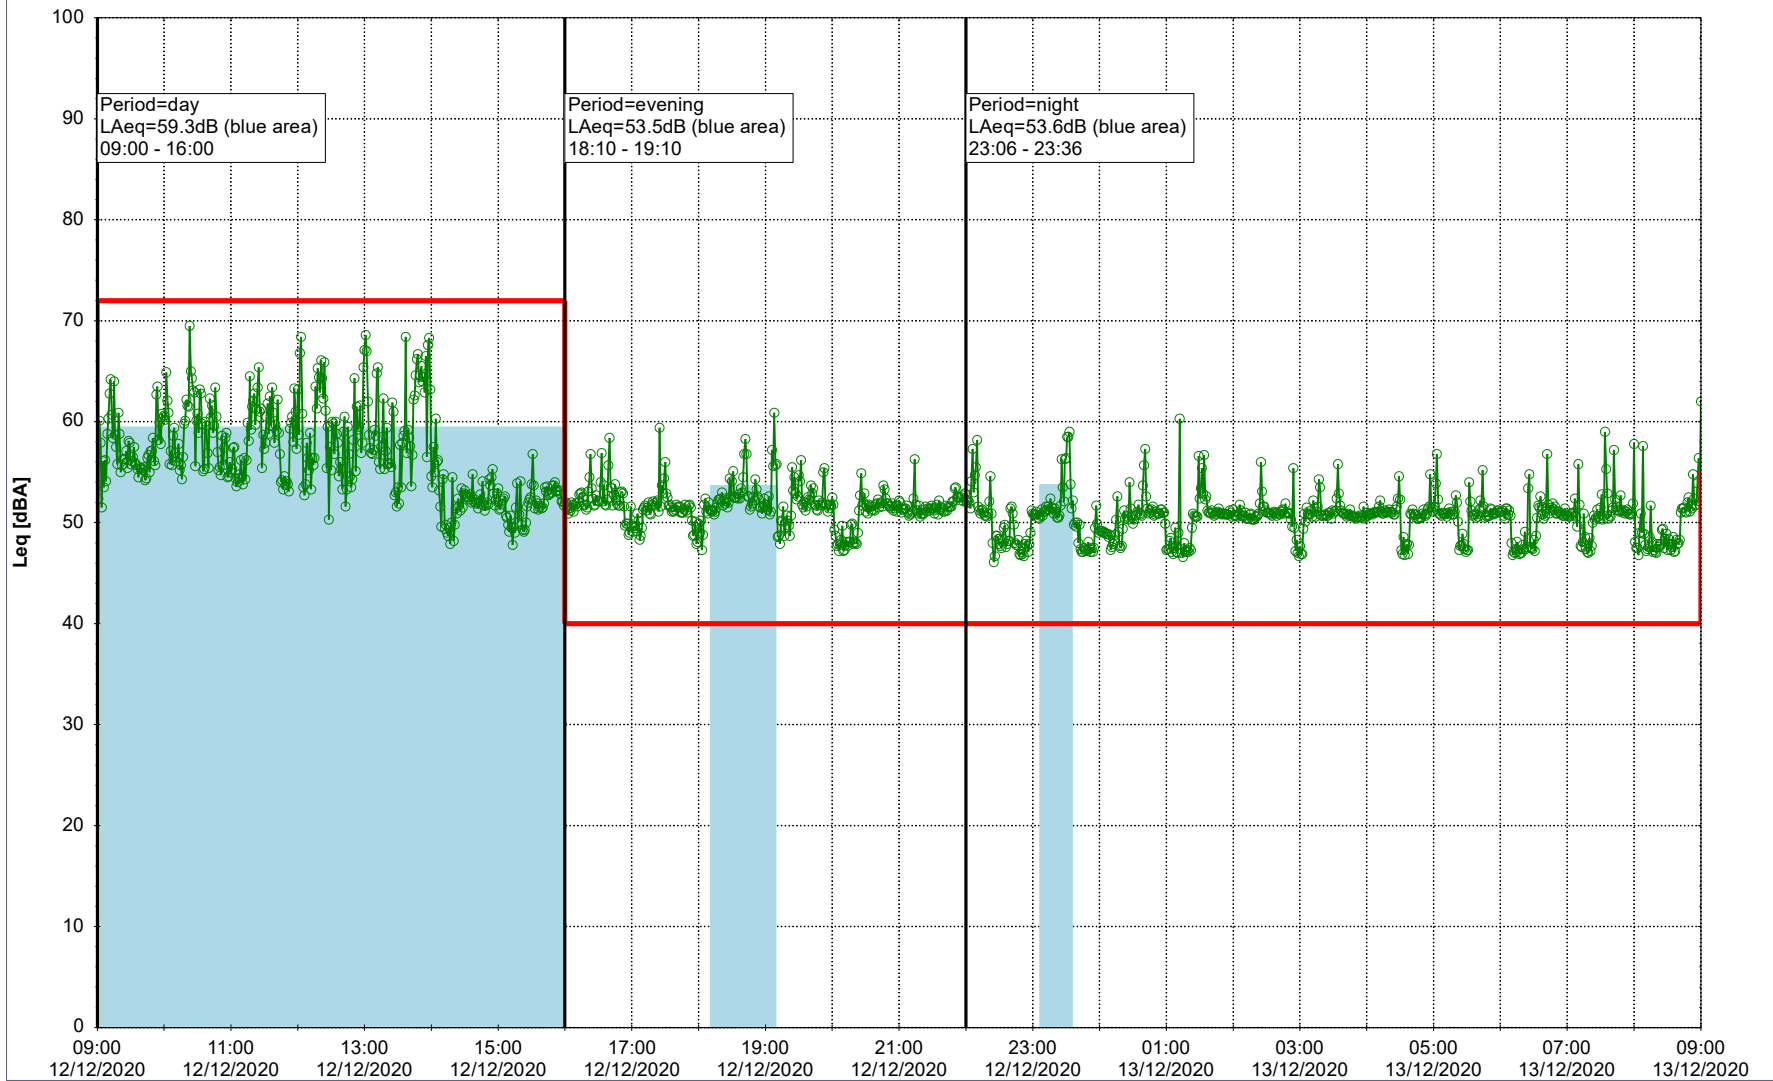

Noise Time Related Diagram

11/12/2020
12/12/2020

○○○○ MOP_NS01

Project: Kronos Sydhavnen
Construction: Mozarts Plads
Location: N-V

Plan View

Remarks

...

Noise Time Related Diagram

12/12/2020
13/12/2020

○○○ MOP_NS01

Project: Kronos Sydhavnen
Construction: Mozarts Plads
Location: N-V

Plan View

Remarks

...

Noise Time Related Diagram

13/12/2020
14/12/2020