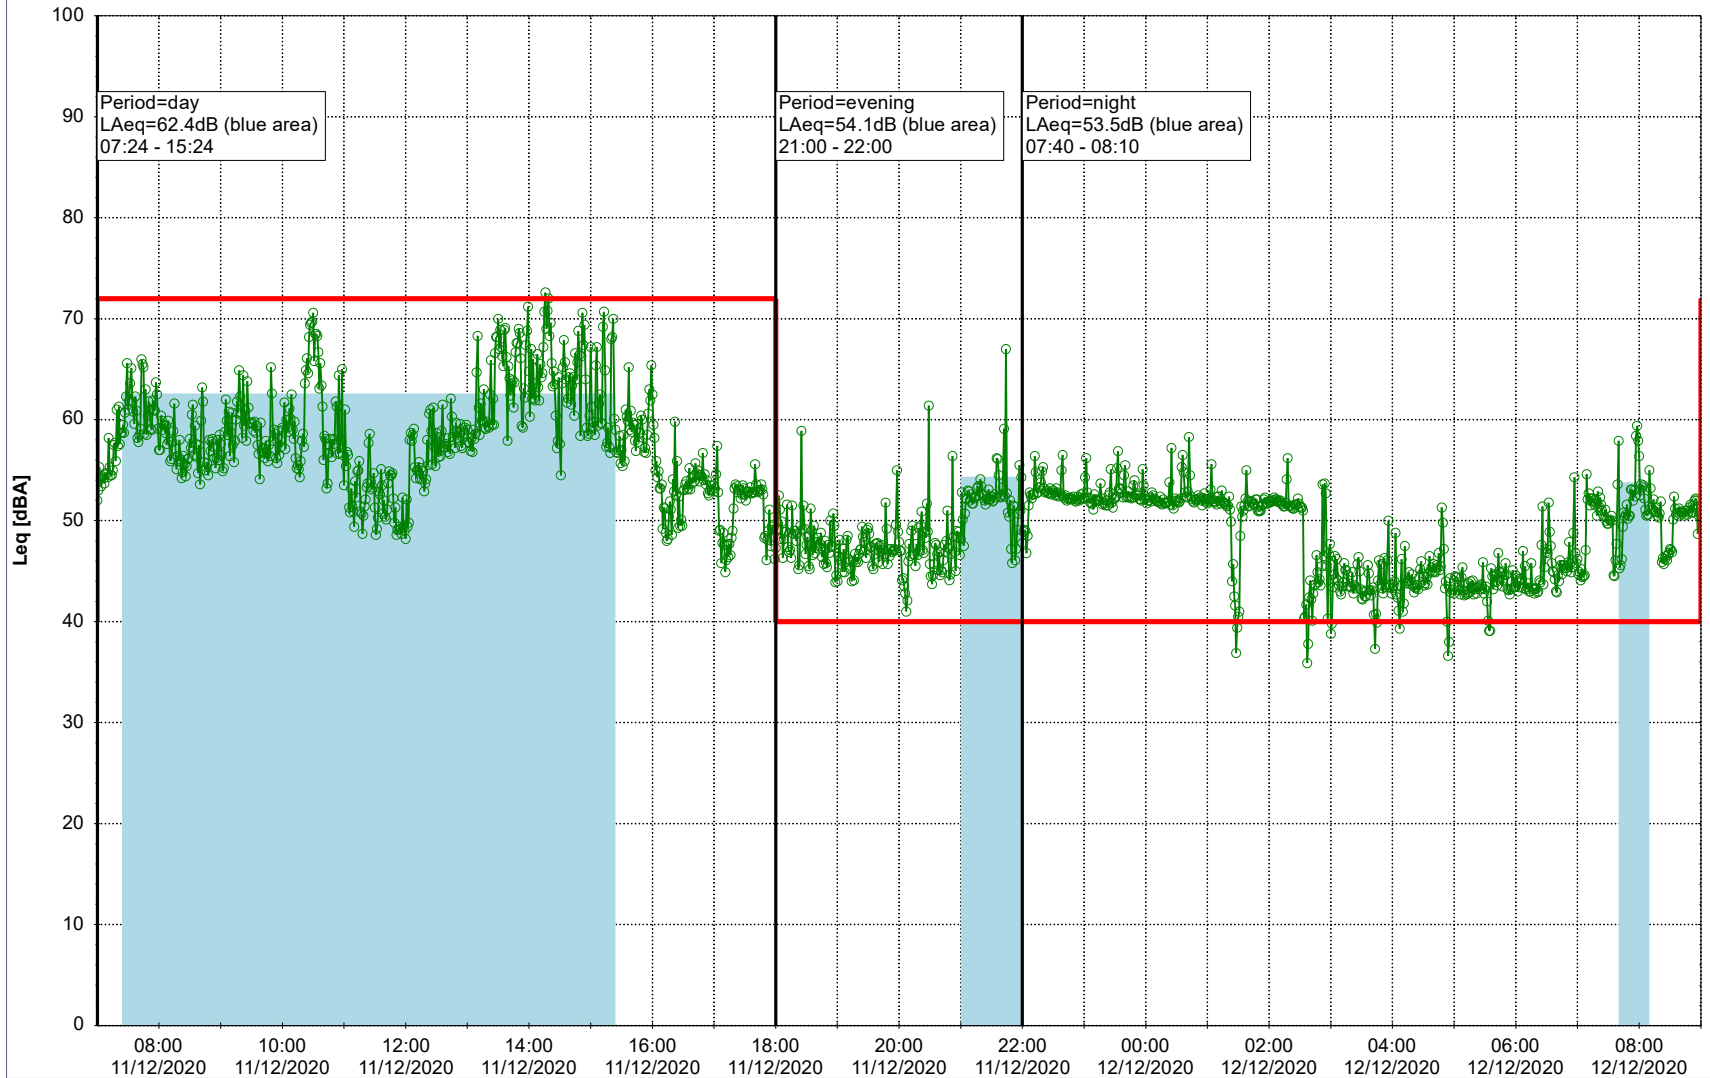

...

Noise Time Related Diagram

10/12/2020
11/12/2020

○○○ MOP_NS01

Project: Kronos Sydhavnen
Construction: Mozarts Plads
Location: N-V

Plan View

Remarks

...

Noise Time Related Diagram

11/12/2020
12/12/2020

○○○○ MOP_NS01

Project: Kronos Sydhavnen
Construction: Mozarts Plads
Location: N-V

Plan View

Remarks

...

Noise Time Related Diagram

12/12/2020
13/12/2020

○○○ MOP_NS01

Project: Kronos Sydhavnen
Construction: Mozarts Plads
Location: N-V

Plan View

Remarks

...

Noise Time Related Diagram

13/12/2020
14/12/2020