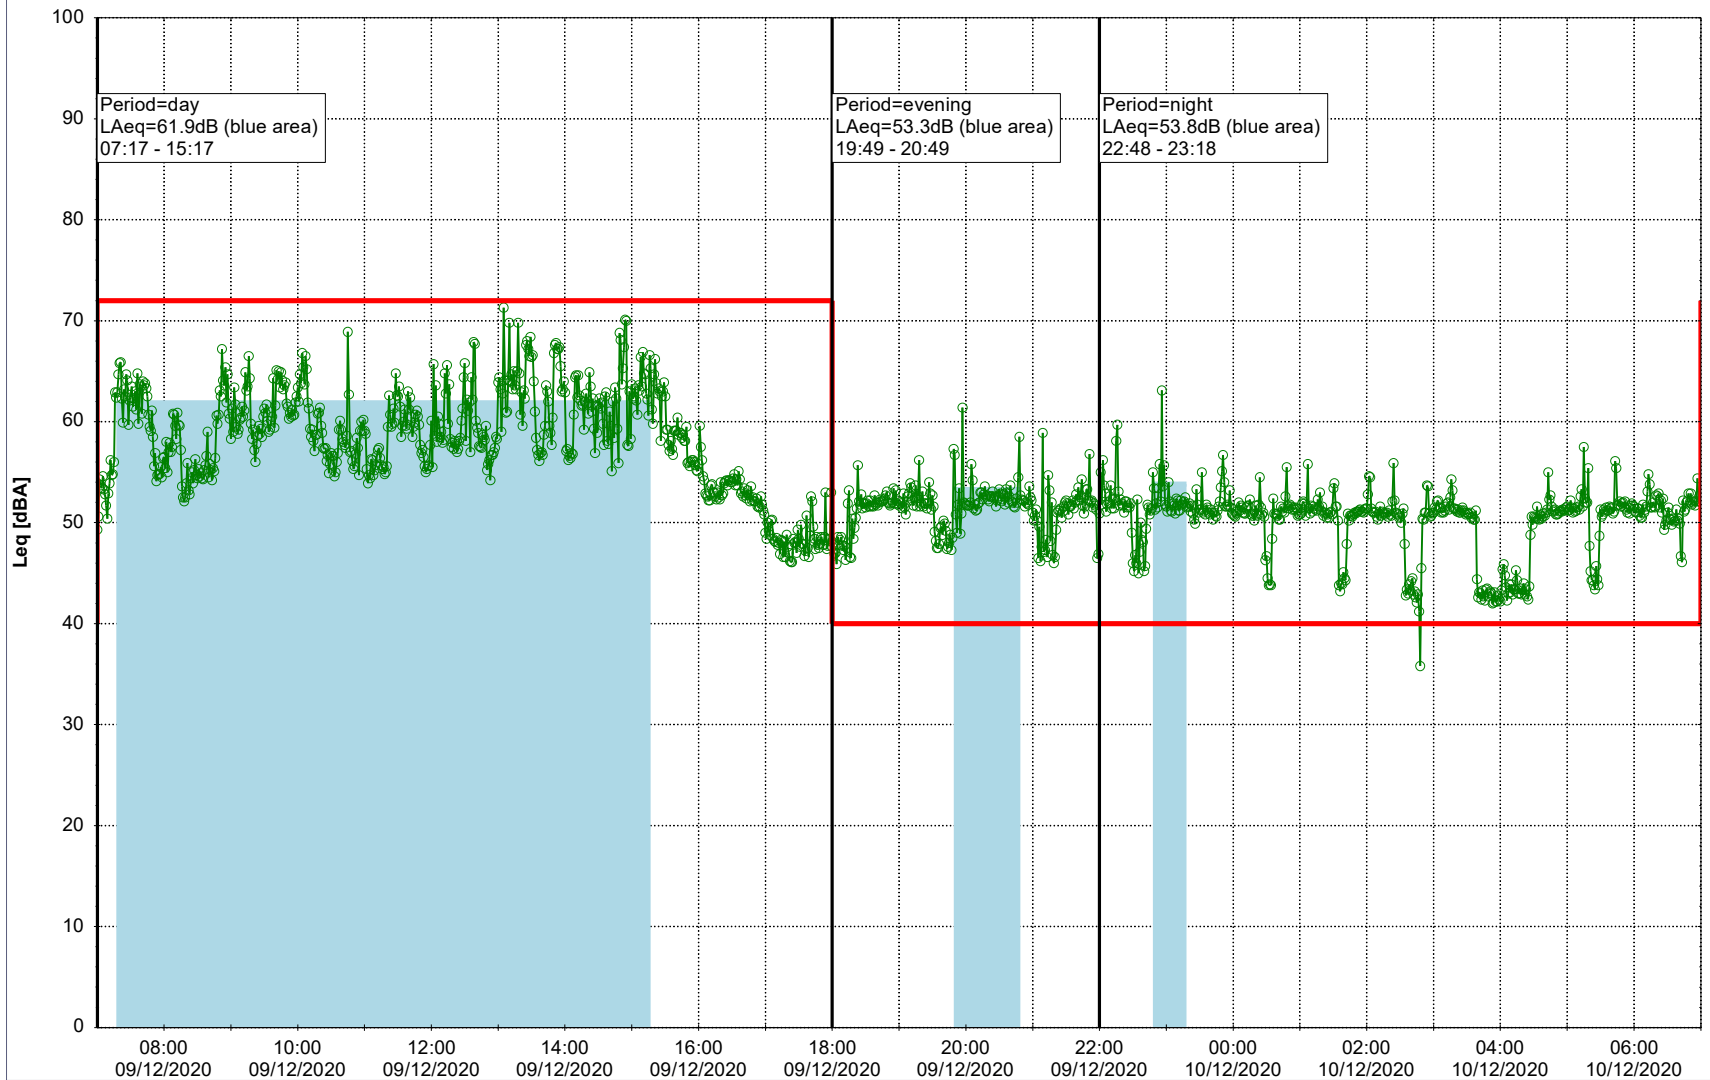

Plan View

Remarks

...

Noise Time Related Diagram

○○○ MOP_NS01

Project: Kronos Sydhavnen
Construction: Mozarts Plads
Location: N-V

Plan View

Remarks

...

Noise Time Related Diagram

10/12/2020
11/12/2020

○○○ MOP_NS01

Project: Kronos Sydhavnen
Construction: Mozarts Plads
Location: N-V

Plan View

Remarks

...

Noise Time Related Diagram

11/12/2020
12/12/2020

○○○○ MOP_NS01

Project: Kronos Sydhavnen
Construction: Mozarts Plads
Location: N-V

Plan View

Remarks

...

Noise Time Related Diagram