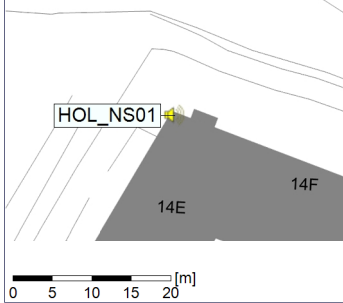

Project: Kronos Sydhavnen
Construction: Havneholmen
Location: N-V

Plan View

Remarks

...

Noise Time Related Diagram

08/08/2022
09/08/2022

○ ○ ○ ○ HOL_NS01

Project: Kronos Sydhavnen
Construction: Havneholmen
Location: N-V

Plan View

Remarks

...

Noise Time Related Diagram

09/08/2022
10/08/2022

○ ○ ○ ○ HOL_NS01

Project: Kronos Sydhavnen
Construction: Havneholmen
Location: N-V

Plan View

Noise Time Related Diagram

13/08/2022
14/08/2022

○ ○ ○ ○ HOL_NS01

Project: Kronos Sydhavnen
Construction: Havneholmen
Location: N-V

Plan View

Remarks

...

Noise Time Related Diagram