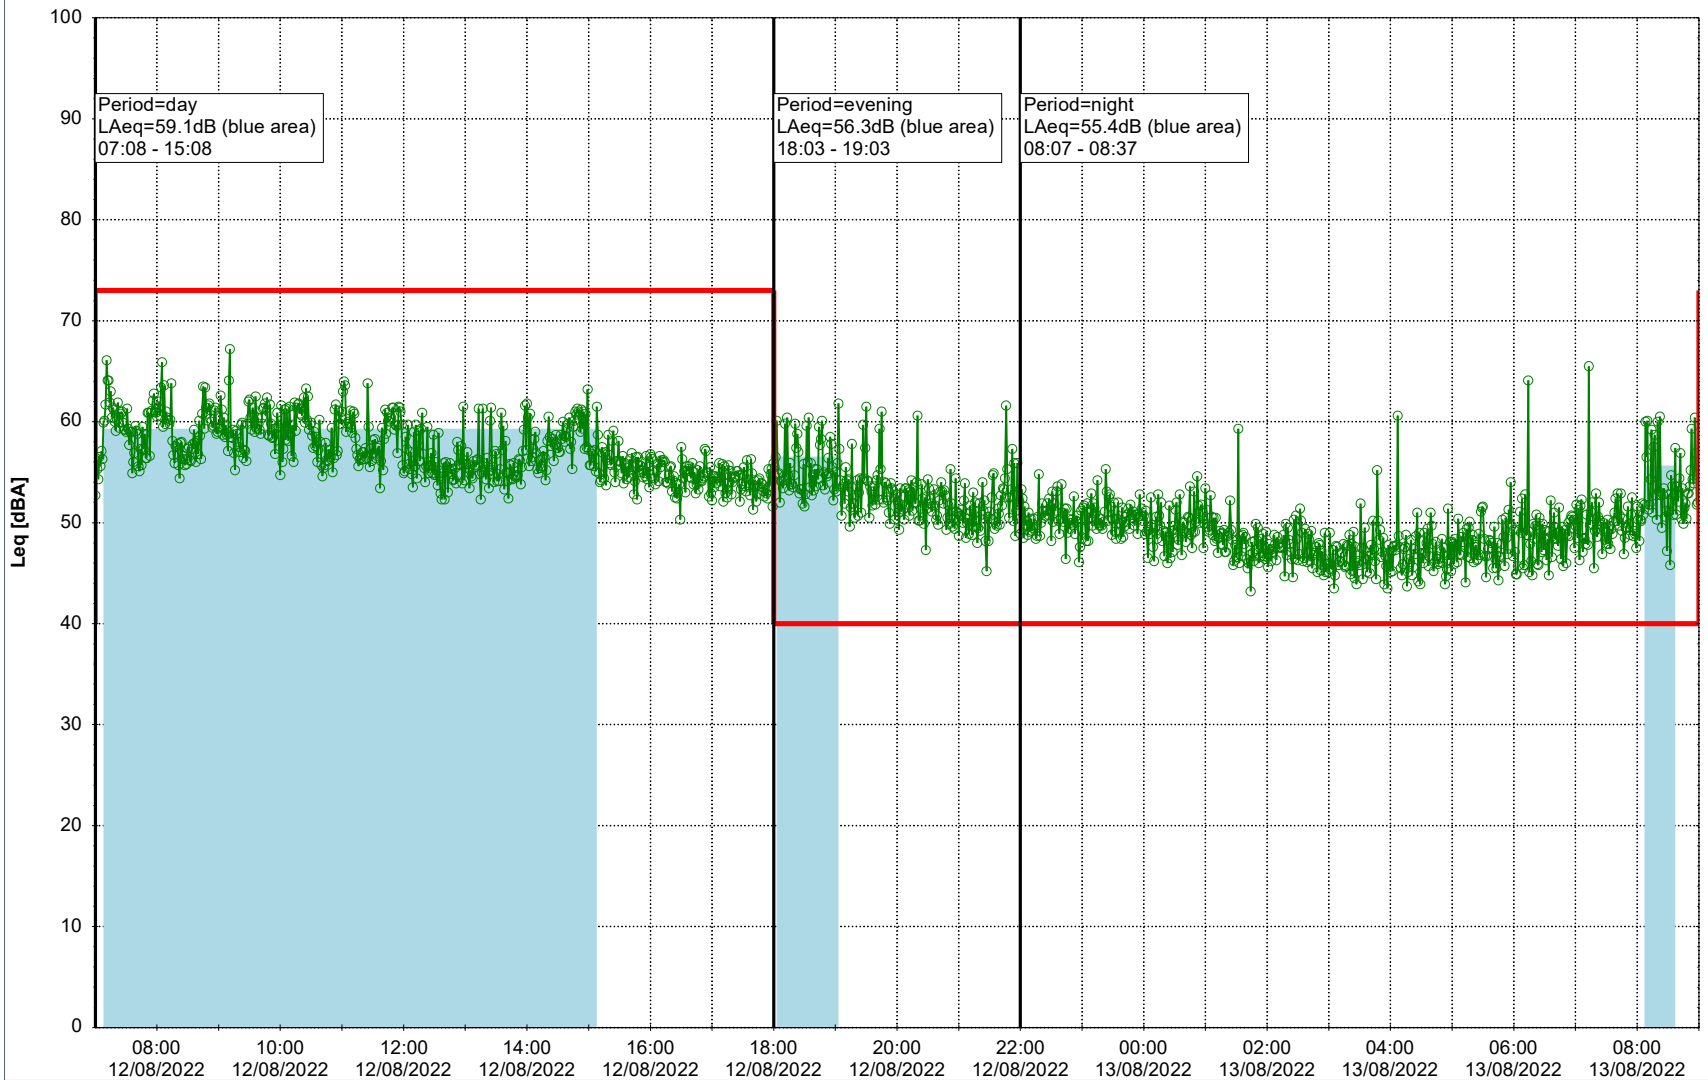

...

Noise Time Related Diagram

11/08/2022

12/08/2022

○ ○ ○ ○ HOL_NS01

Project: Kronos Sydhavnen
Construction: Havneholmen
Location: N-V

Plan View

Remarks

...

Noise Time Related Diagram

12/08/2022
13/08/2022

○ ○ ○ ○ HOL_NS01

Project: Kronos Sydhavnen
Construction: Havneholmen
Location: N-V

Plan View

Remarks

...

Noise Time Related Diagram

13/08/2022
14/08/2022

○ ○ ○ ○ HOL_NS01

Project: Kronos Sydhavnen
Construction: Havneholmen
Location: N-V

Plan View

Remarks

...

Noise Time Related Diagram