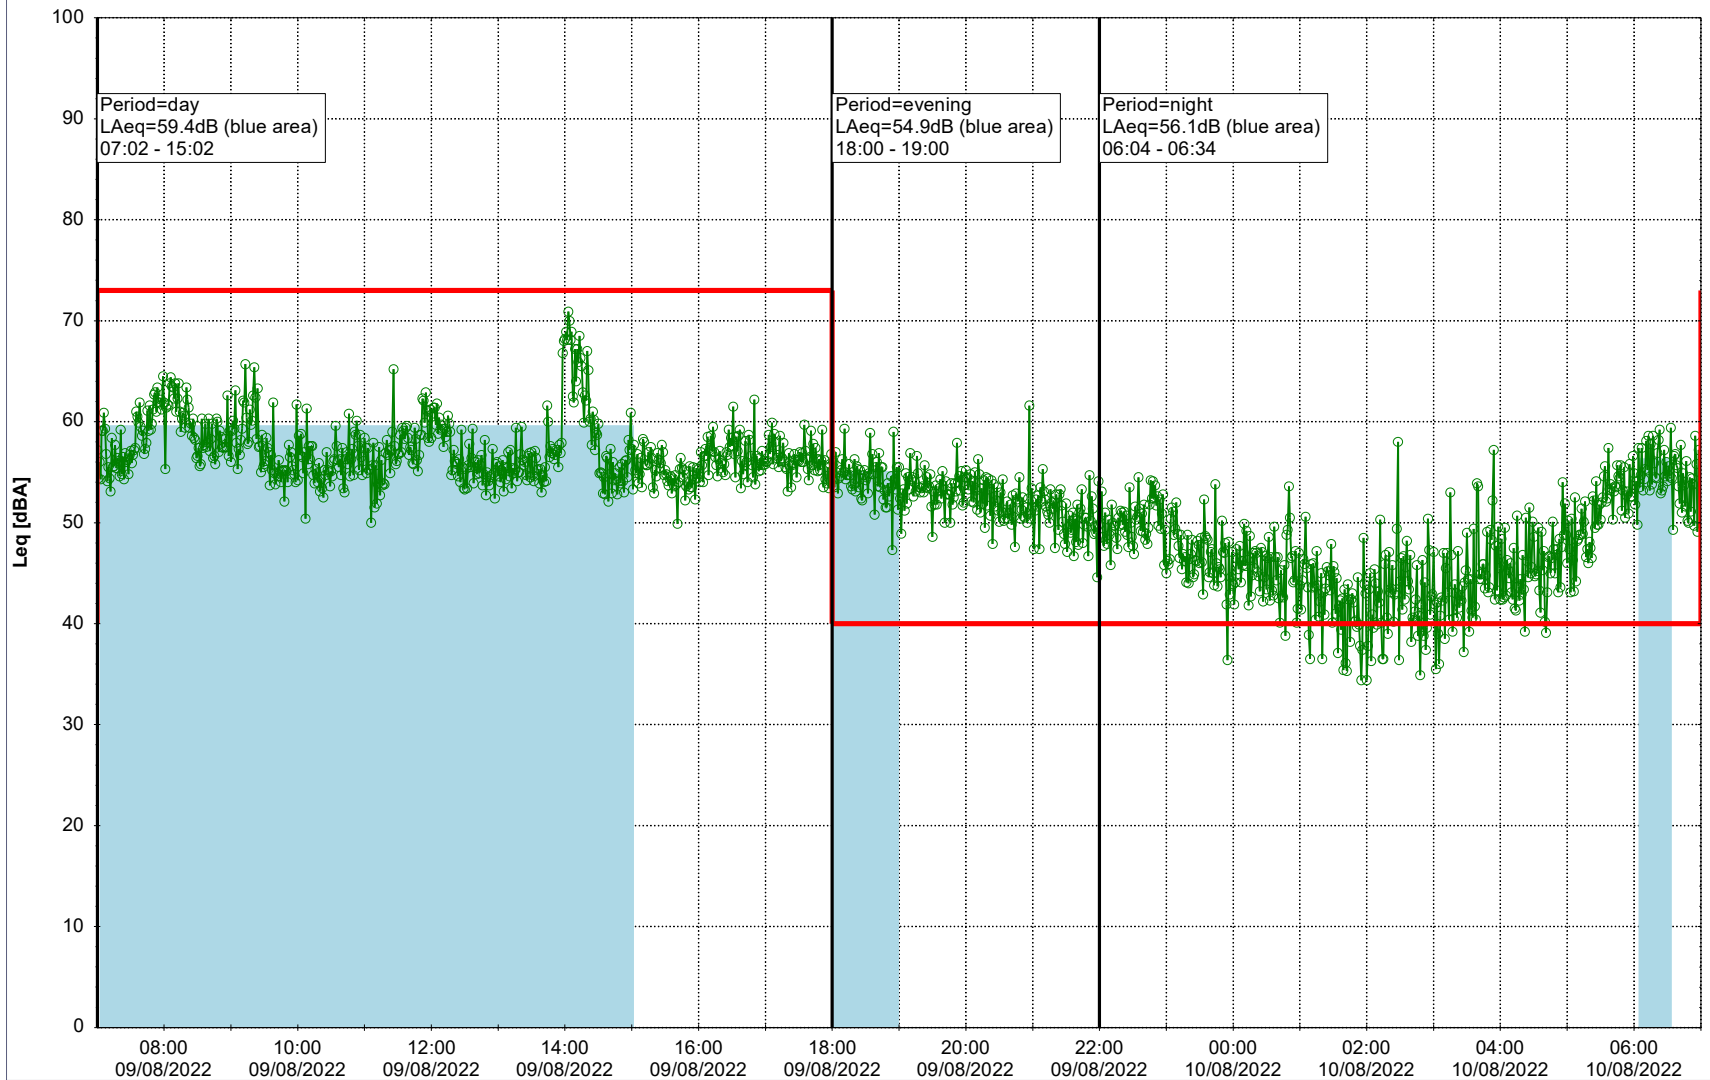

Plan View

Remarks

...

Noise Time Related Diagram

09/08/2022
10/08/2022

○ ○ ○ ○ HOL_NS01

Project: Kronos Sydhavnen
Construction: Havneholmen
Location: N-V

Plan View

Remarks

...

Noise Time Related Diagram

10/08/2022
11/08/2022

○○○ HOL_NS01

Project: Kronos Sydhavnen
Construction: Havneholmen
Location: N-V

Plan View

Remarks