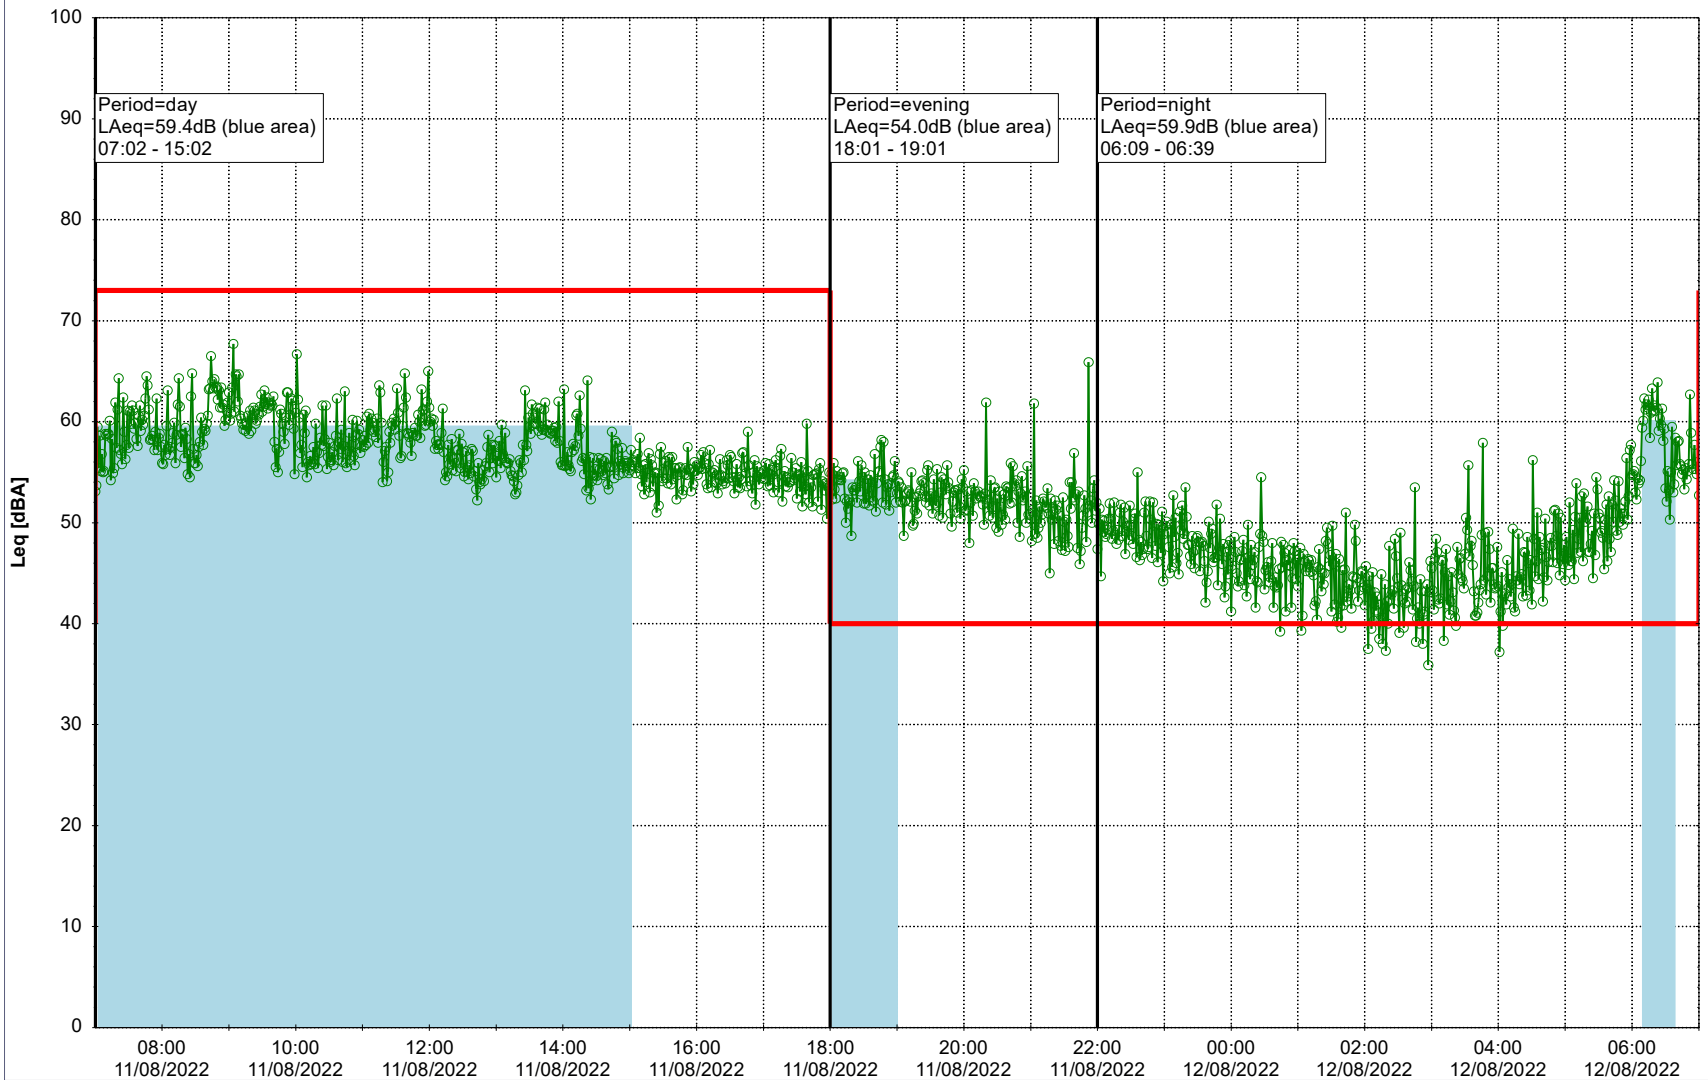

Remarks

...

Noise Time Related Diagram

10/08/2022
11/08/2022

○○○ HOL_NS01

Project: Kronos Sydhavnen
Construction: Havneholmen
Location: N-V

Plan View

Remarks

...

Noise Time Related Diagram

11/08/2022

12/08/2022

○ ○ ○ ○ HOL_NS01

Project: Kronos Sydhavnen
Construction: Havneholmen
Location: N-V

Plan View

Remarks