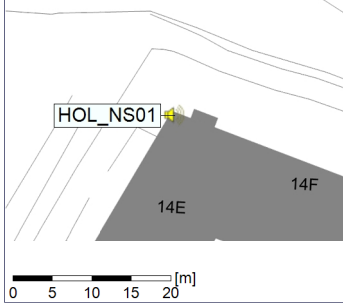

...

Noise Time Related Diagram

11/08/2022

12/08/2022

○ ○ ○ ○ HOL_NS01

Project: Kronos Sydhavnen
Construction: Havneholmen
Location: N-V

Plan View

Remarks