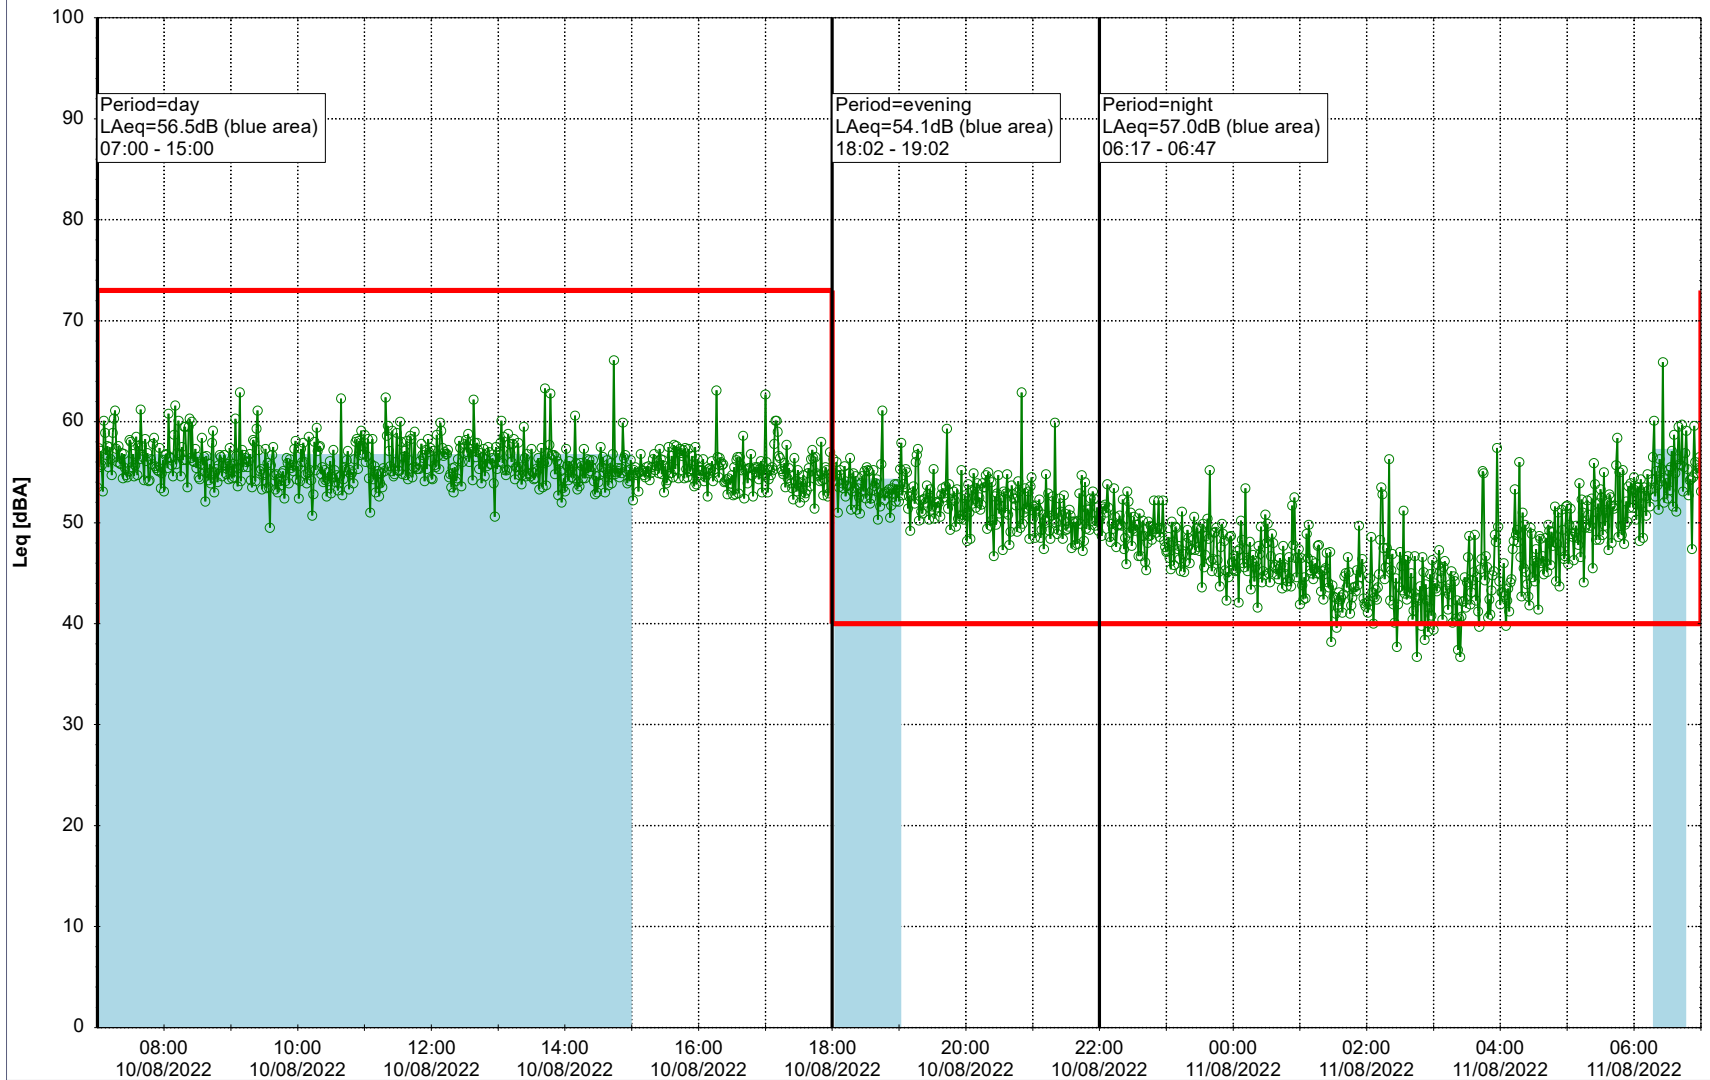

Plan View

Remarks

...

Noise Time Related Diagram

09/08/2022
10/08/2022

○ ○ ○ ○ HOL_NS01

Project: Kronos Sydhavnen
Construction: Havneholmen
Location: N-V

Plan View

Remarks

...

Noise Time Related Diagram

10/08/2022
11/08/2022

○○○ HOL_NS01

Project: Kronos Sydhavnen
Construction: Havneholmen
Location: N-V

Plan View

Remarks