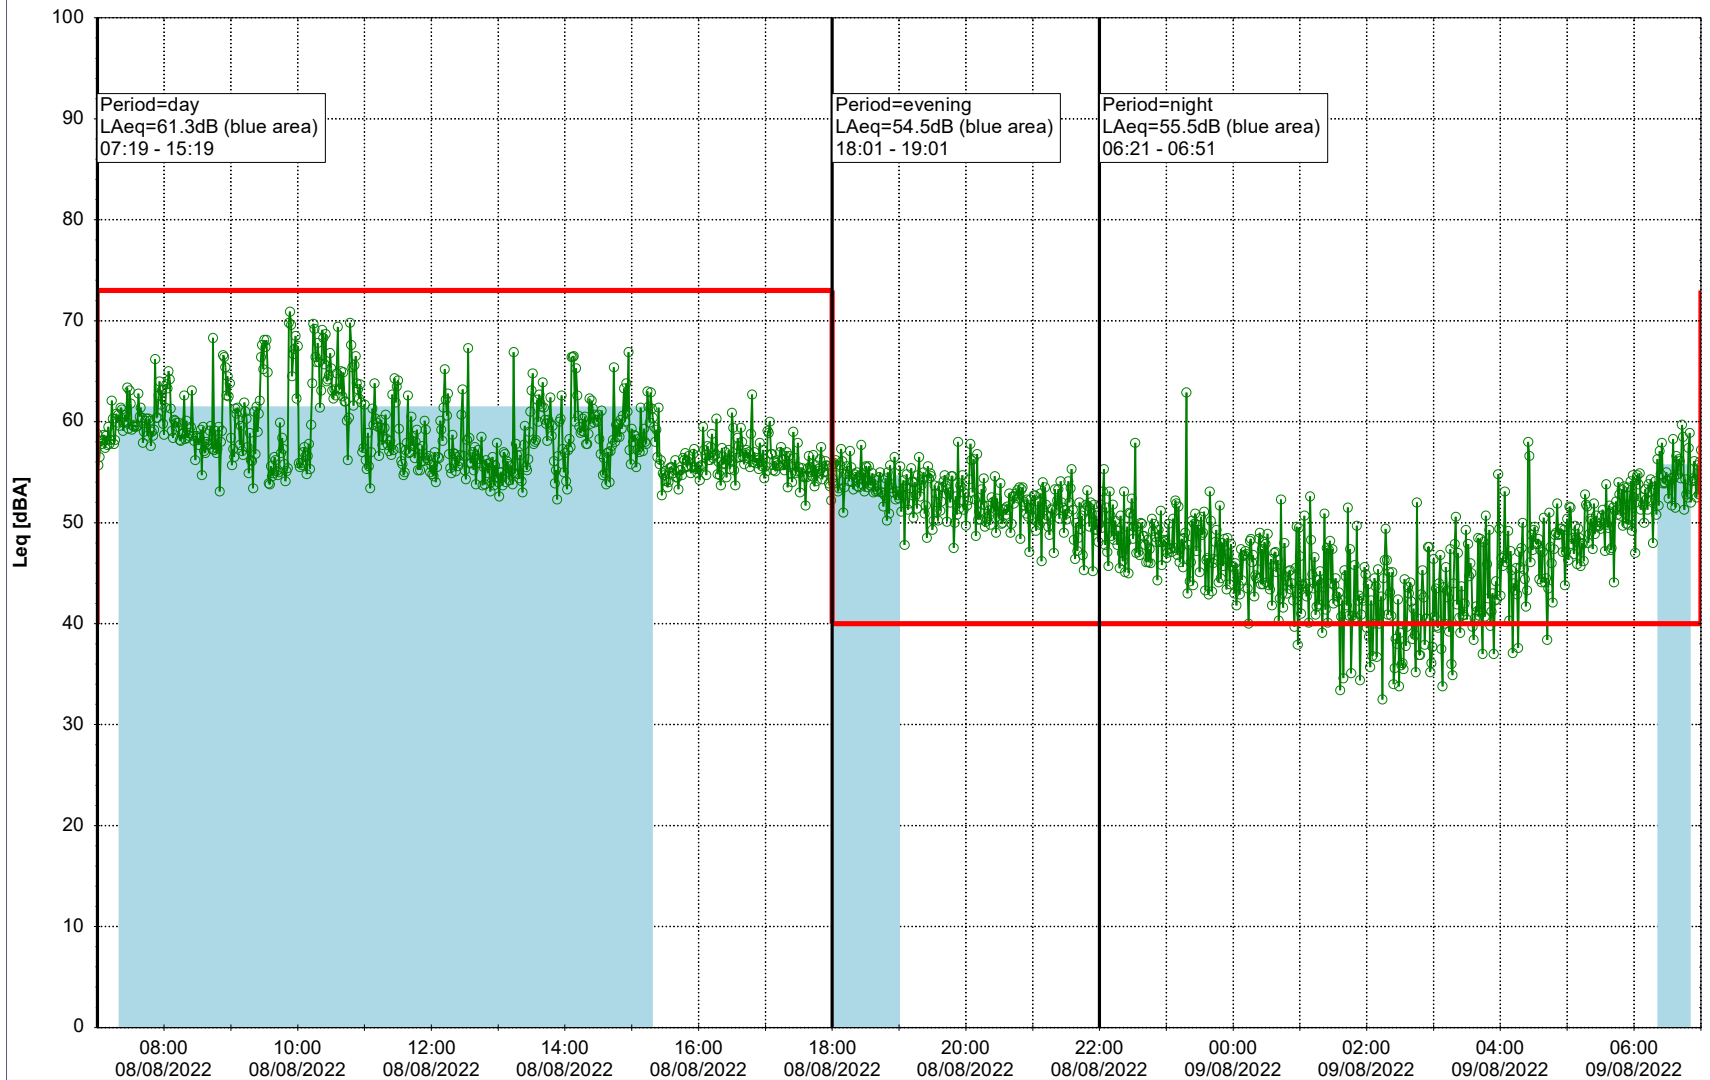

Project: Kronos Sydhavnen
Construction: Havneholmen
Location: N-V

Plan View

Remarks

...

Noise Time Related Diagram

08/08/2022
09/08/2022

○ ○ ○ ○ HOL_NS01

Project: Kronos Sydhavnen
Construction: Havneholmen
Location: N-V

Plan View

Remarks

...

Noise Time Related Diagram

09/08/2022
10/08/2022

○ ○ ○ ○ HOL_NS01

Project: Kronos Sydhavnen
Construction: Havneholmen
Location: N-V

Plan View

Remarks

...

Noise Time Related Diagram

10/08/2022
11/08/2022

○○○ HOL_NS01

Project: Kronos Sydhavnen
Construction: Havneholmen
Location: N-V

Plan View

Remarks

Noise Time Related Diagram

13/08/2022
14/08/2022

○ ○ ○ ○ HOL_NS01

Project: Kronos Sydhavnen
Construction: Havneholmen
Location: N-V

Plan View

Remarks

...

Noise Time Related Diagram