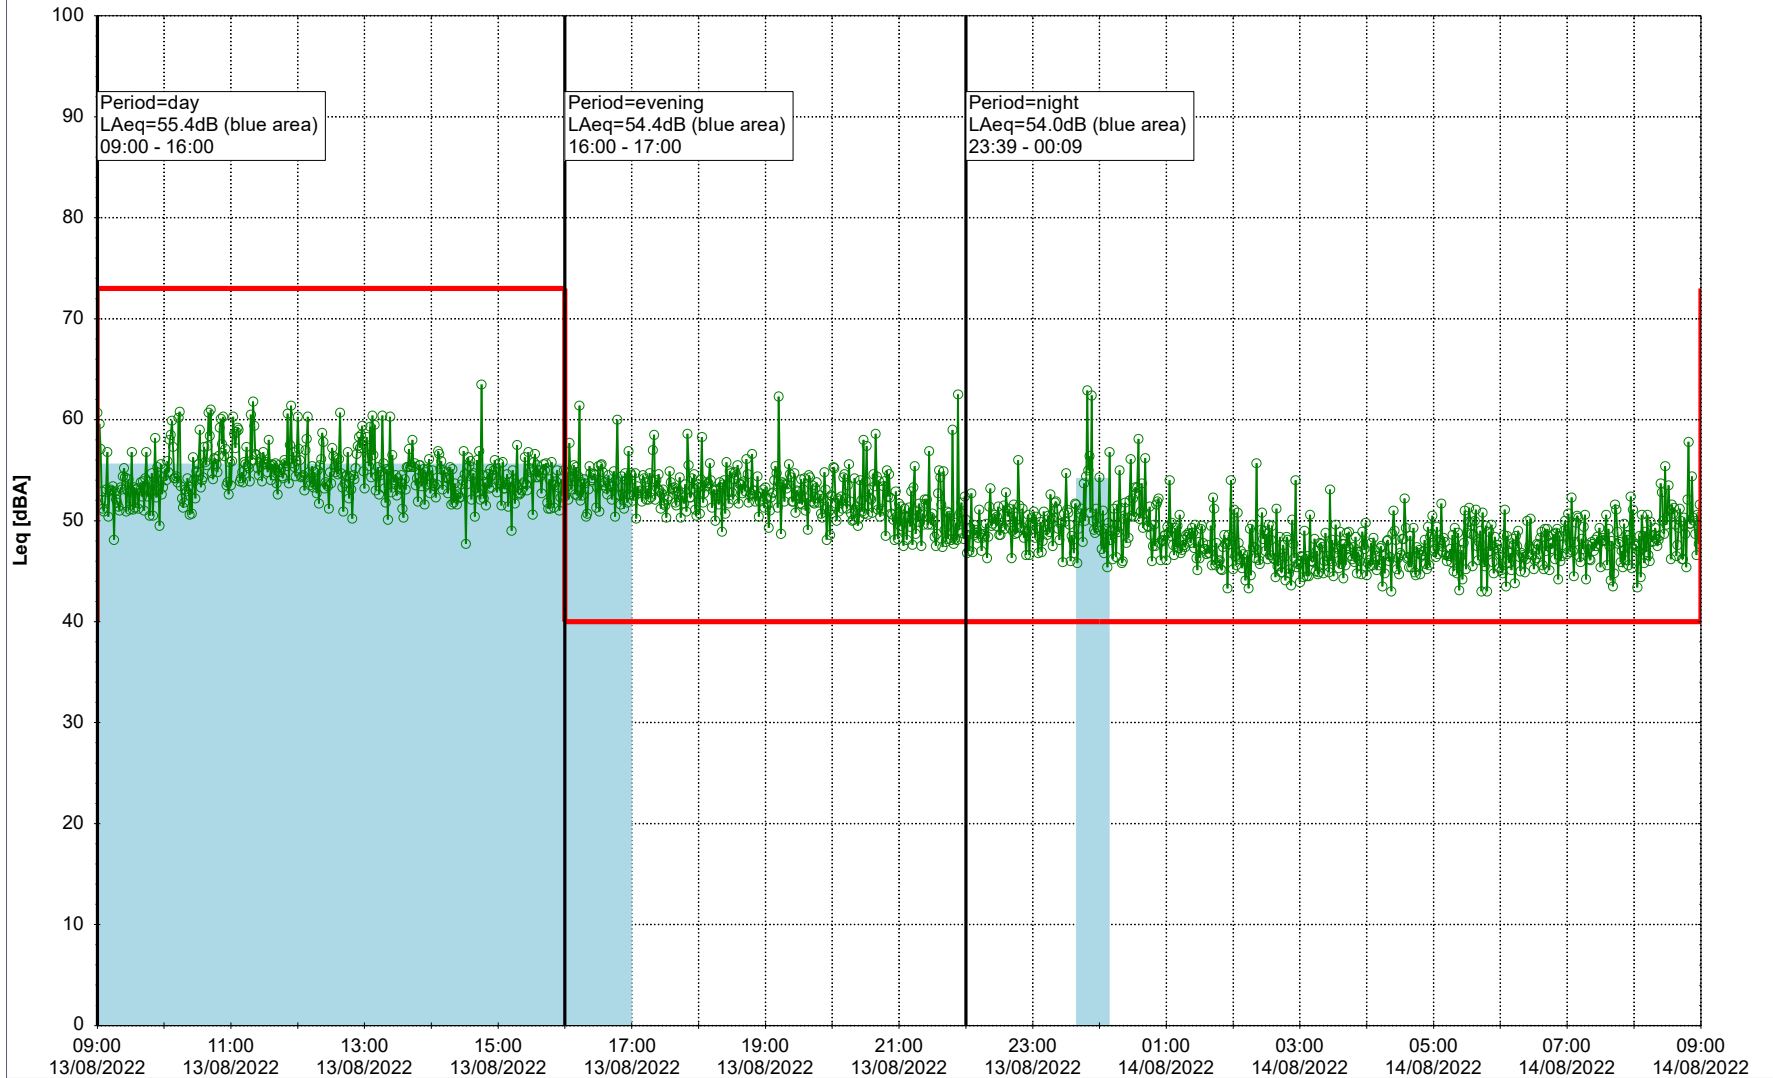

...

Noise Time Related Diagram

12/08/2022
13/08/2022

○ ○ ○ ○ HOL_NS01

Project: Kronos Sydhavnen
Construction: Havneholmen
Location: N-V

Plan View

Remarks

...

Noise Time Related Diagram

13/08/2022
14/08/2022

○ ○ ○ ○ HOL_NS01

Project: Kronos Sydhavnen
Construction: Havneholmen
Location: N-V

Plan View

Remarks

...

Noise Time Related Diagram