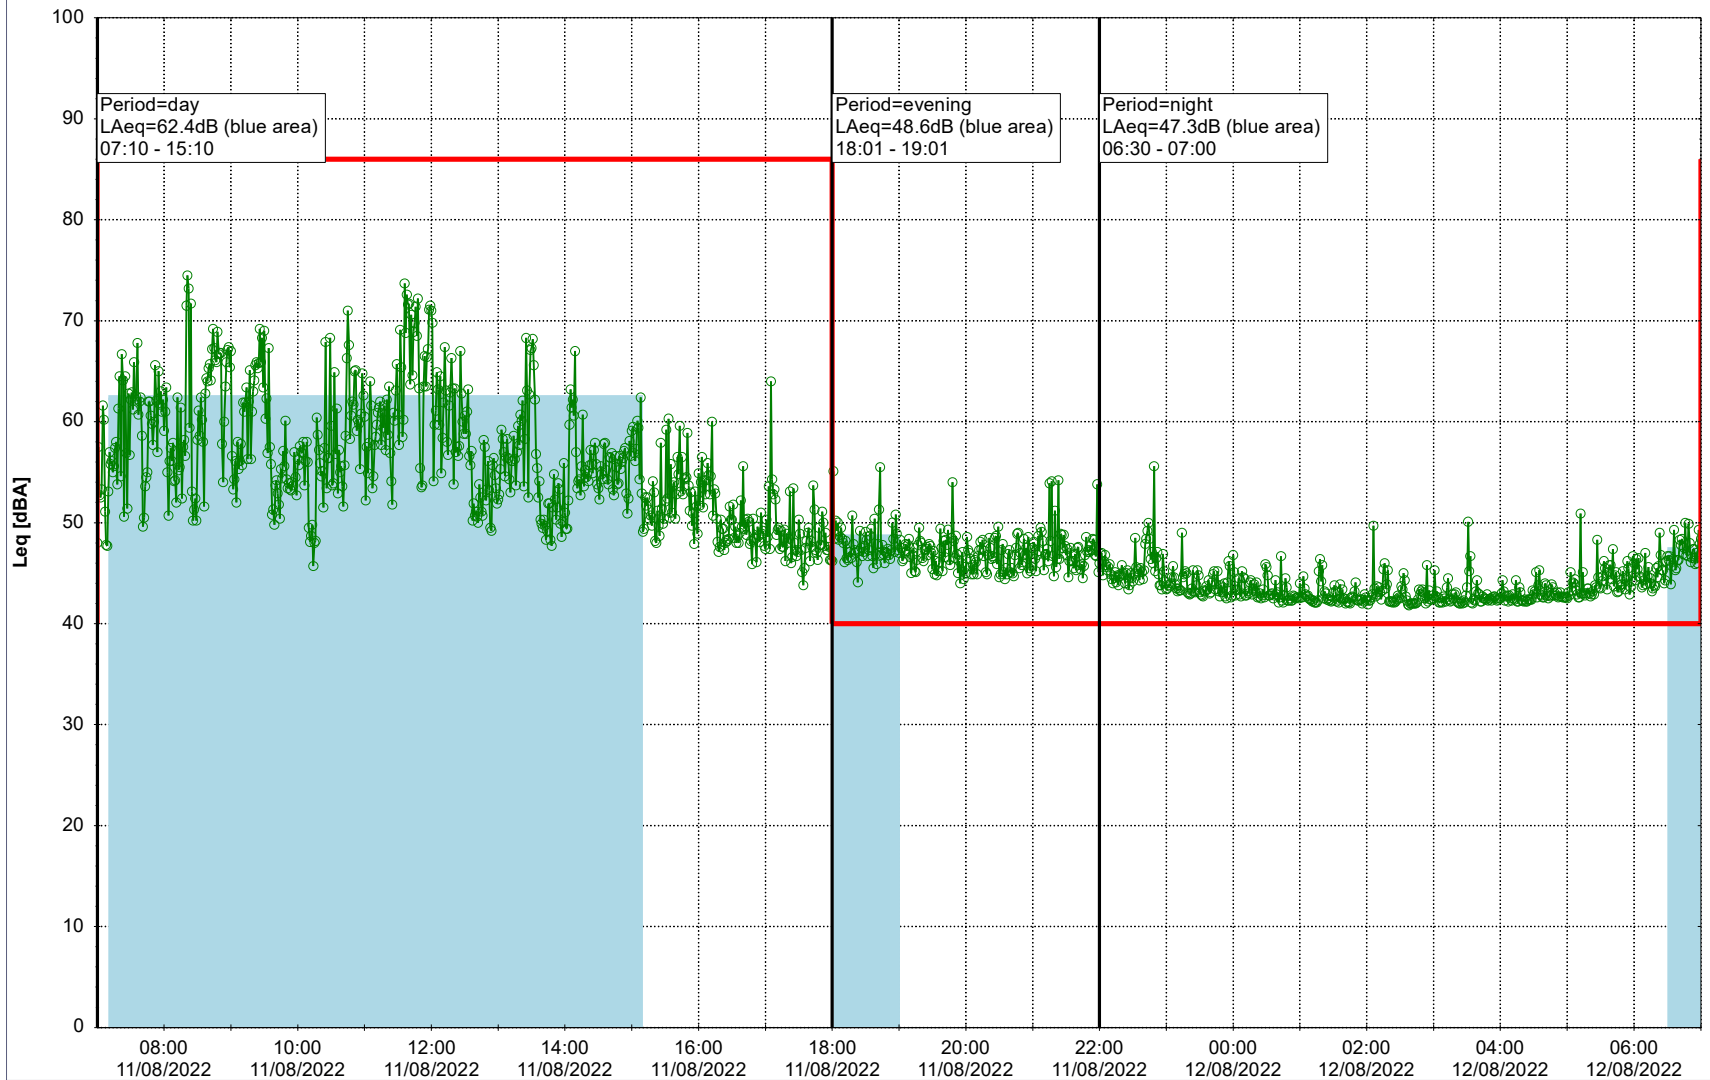

Noise Time Related Diagram

11/08/2022
12/08/2022

○○○○ MOP_NS01