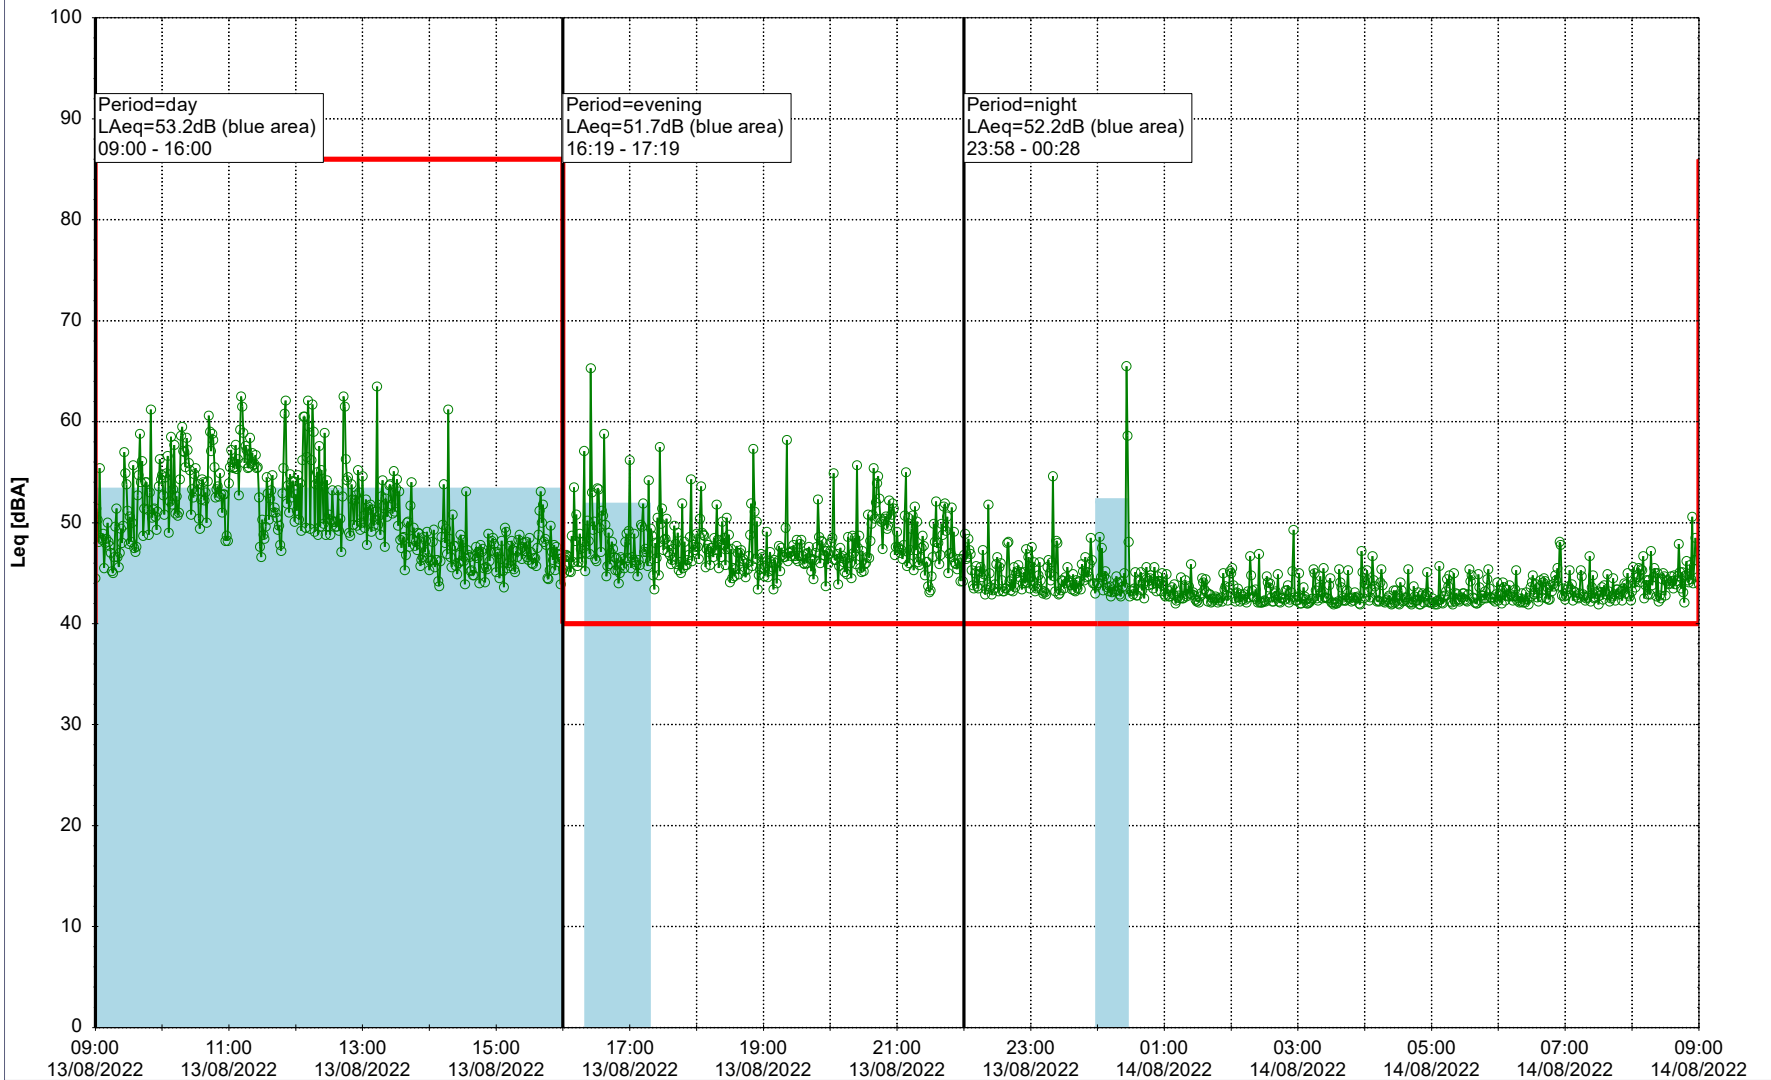

Noise Time Related Diagram

13/08/2022
14/08/2022

○○○○ MOP_NS01