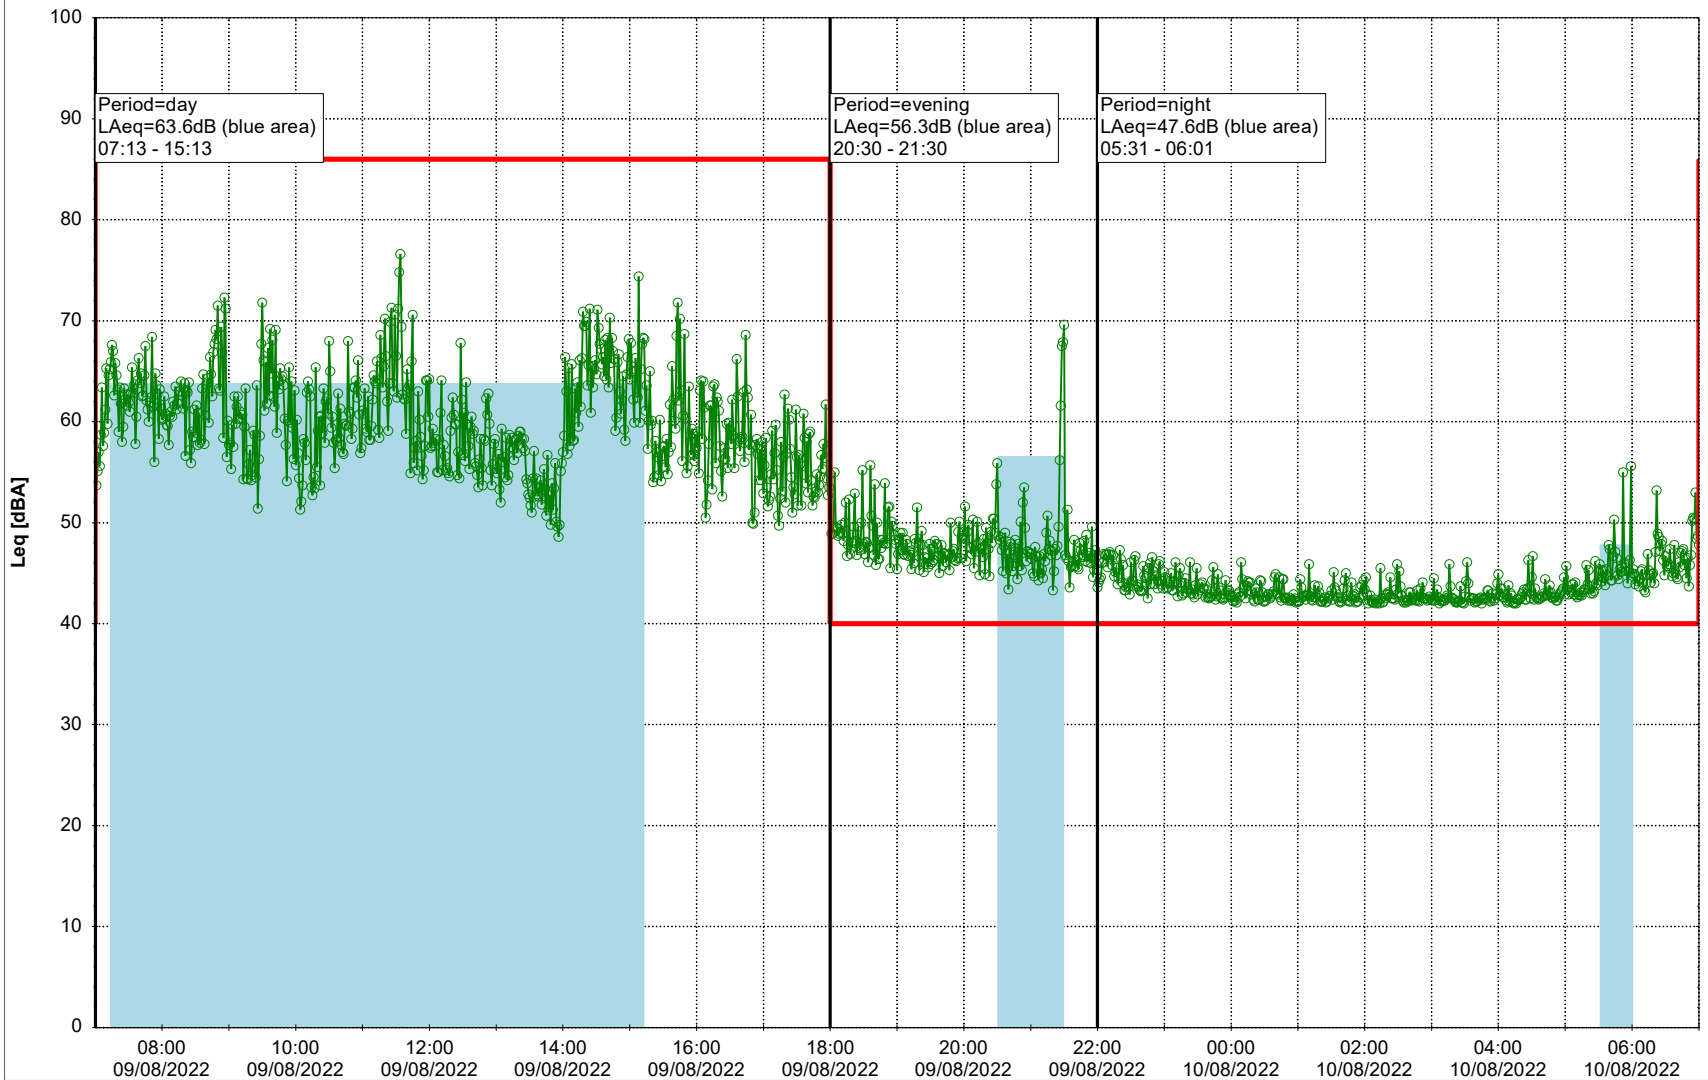

Plan View

Remarks

...

Noise Time Related Diagram

09/08/2022
10/08/2022

○○○ MOP_NS01

Project: Kronos Sydhavnen
Construction: Mozarts Plads
Location: N-V

Plan View