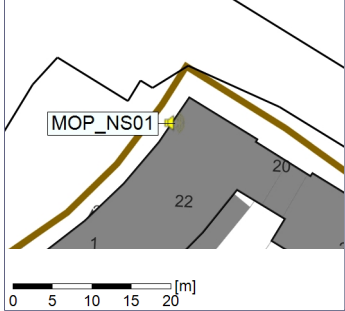

...

Noise Time Related Diagram

11/08/2022
12/08/2022

○○○○ MOP_NS01

Project: Kronos Sydhavnen
Construction: Mozarts Plads
Location: N-V

Plan View

Remarks

...