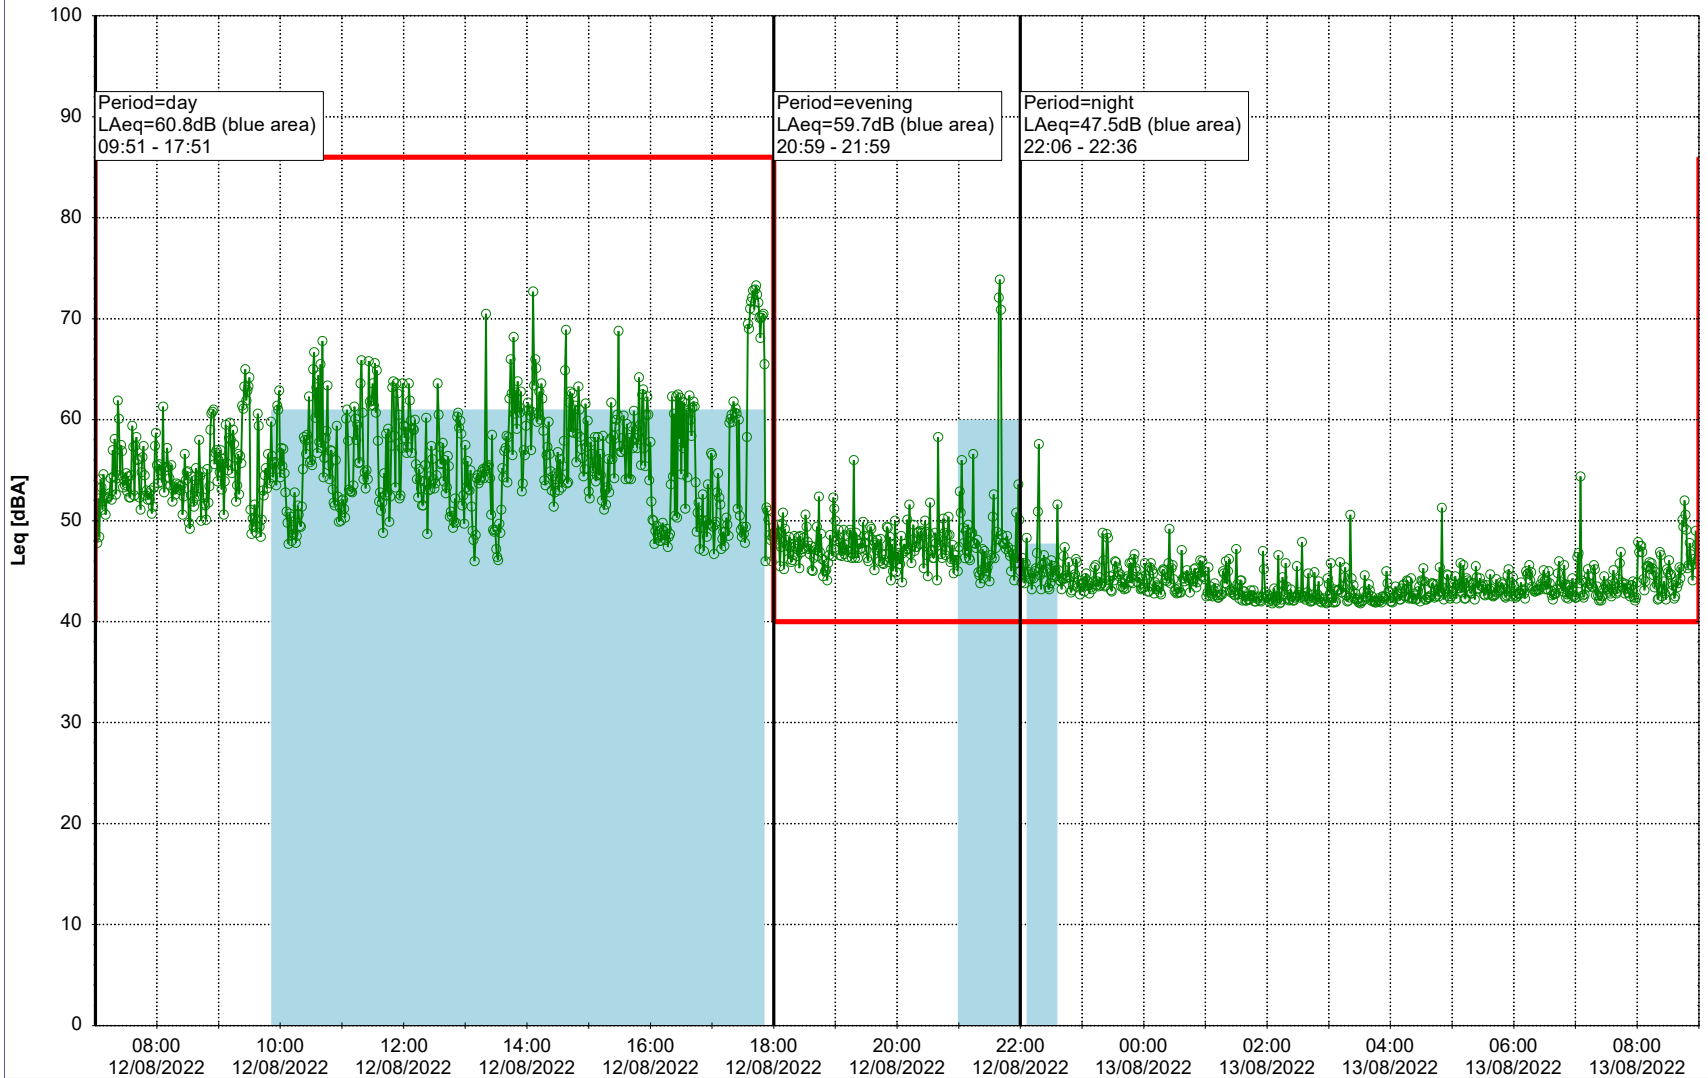

...

Noise Time Related Diagram

11/08/2022
12/08/2022

○○○○ MOP_NS01

Project: Kronos Sydhavnen
Construction: Mozarts Plads
Location: N-V

Plan View

Remarks

...

Noise Time Related Diagram

12/08/2022
13/08/2022

○○○○ MOP_NS01

Project: Kronos Sydhavnen
Construction: Mozarts Plads
Location: N-V

Plan View

Remarks

...

Noise Time Related Diagram