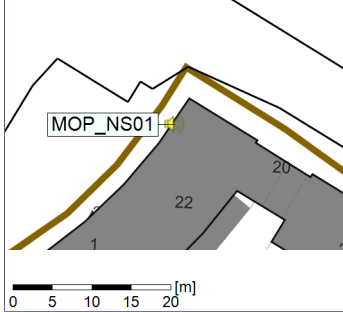

Remarks

...

Noise Time Related Diagram

10/08/2022
11/08/2022

○○○○ MOP_NS01

Project: Kronos Sydhavnen
Construction: Mozarts Plads
Location: N-V

Plan View

Remarks