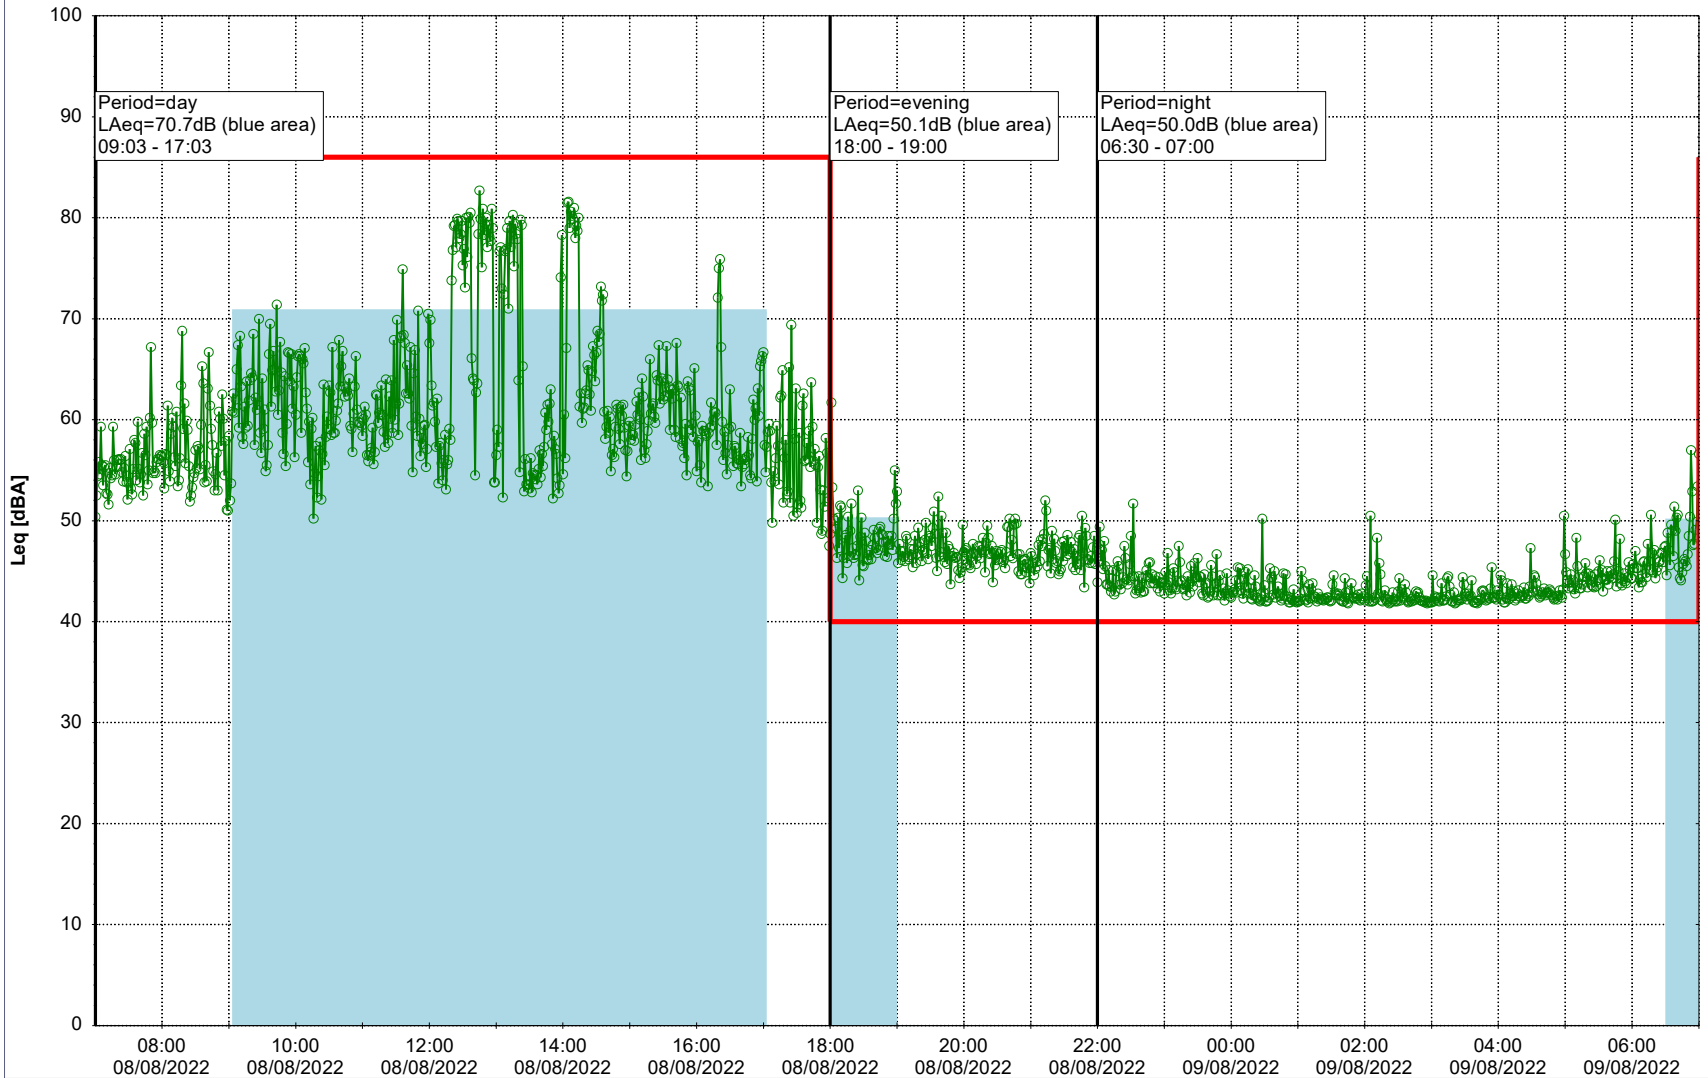

Project: Kronos Sydhavnen
Construction: Mozarts Plads
Location: N-V

Plan View

Remarks

...

Noise Time Related Diagram

08/08/2022
09/08/2022

○○○○ MOP_NS01

Project: Kronos Sydhavnen
Construction: Mozarts Plads
Location: N-V

Plan View

Remarks

...

Noise Time Related Diagram

09/08/2022
10/08/2022

○○○ MOP_NS01

Project: Kronos Sydhavnen
Construction: Mozarts Plads
Location: N-V

Plan View

Remarks

...

Noise Time Related Diagram

10/08/2022
11/08/2022

○○○○ MOP_NS01

Project: Kronos Sydhavnen
Construction: Mozarts Plads
Location: N-V

Plan View

Remarks