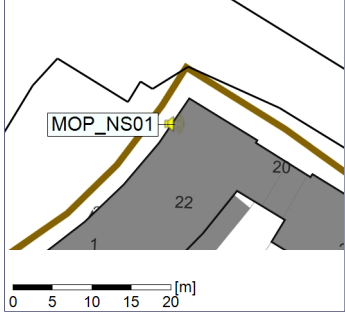

Noise Time Related Diagram

12/08/2022
13/08/2022

○○○○ MOP_NS01

Project: Kronos Sydhavnen
Construction: Mozarts Plads
Location: N-V

Plan View

Remarks

...

Noise Time Related Diagram