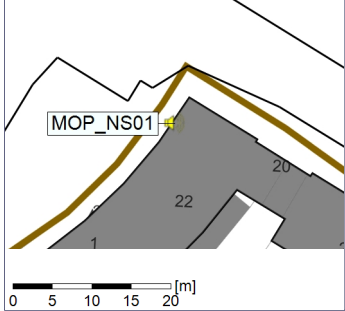

Plan View

Remarks

...

Noise Time Related Diagram

09/08/2022
10/08/2022

○○○ MOP_NS01

Project: Kronos Sydhavnen
Construction: Mozarts Plads
Location: N-V

Plan View