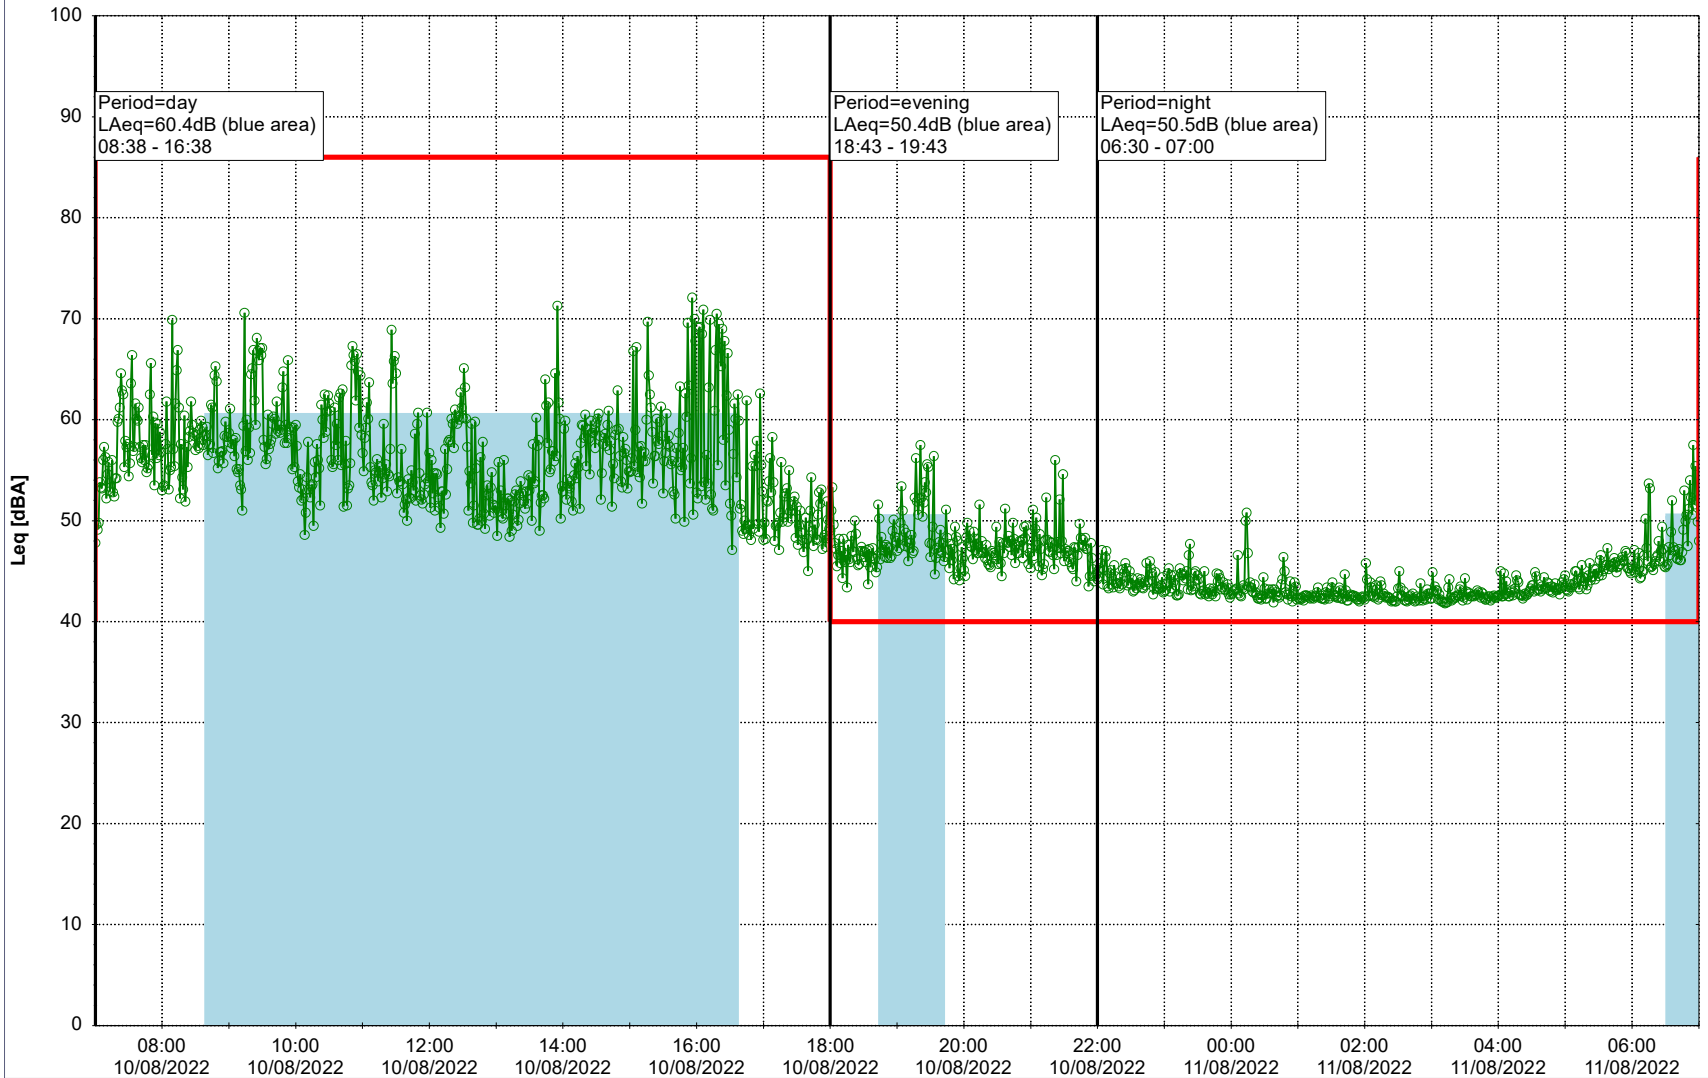

Noise Time Related Diagram

10/08/2022
11/08/2022

○○○○ MOP_NS01