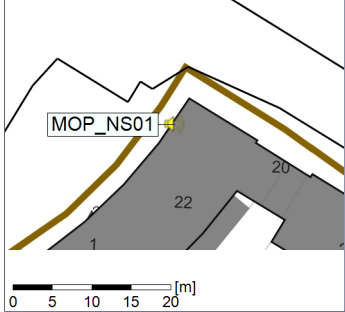

13/08/2022
14/08/2022

○○○○ MOP_NS01

Project: Kronos Sydhavnen
Construction: Mozarts Plads
Location: N-V

Plan View

Remarks

...

Noise Time Related Diagram

14/08/2022
15/08/2022