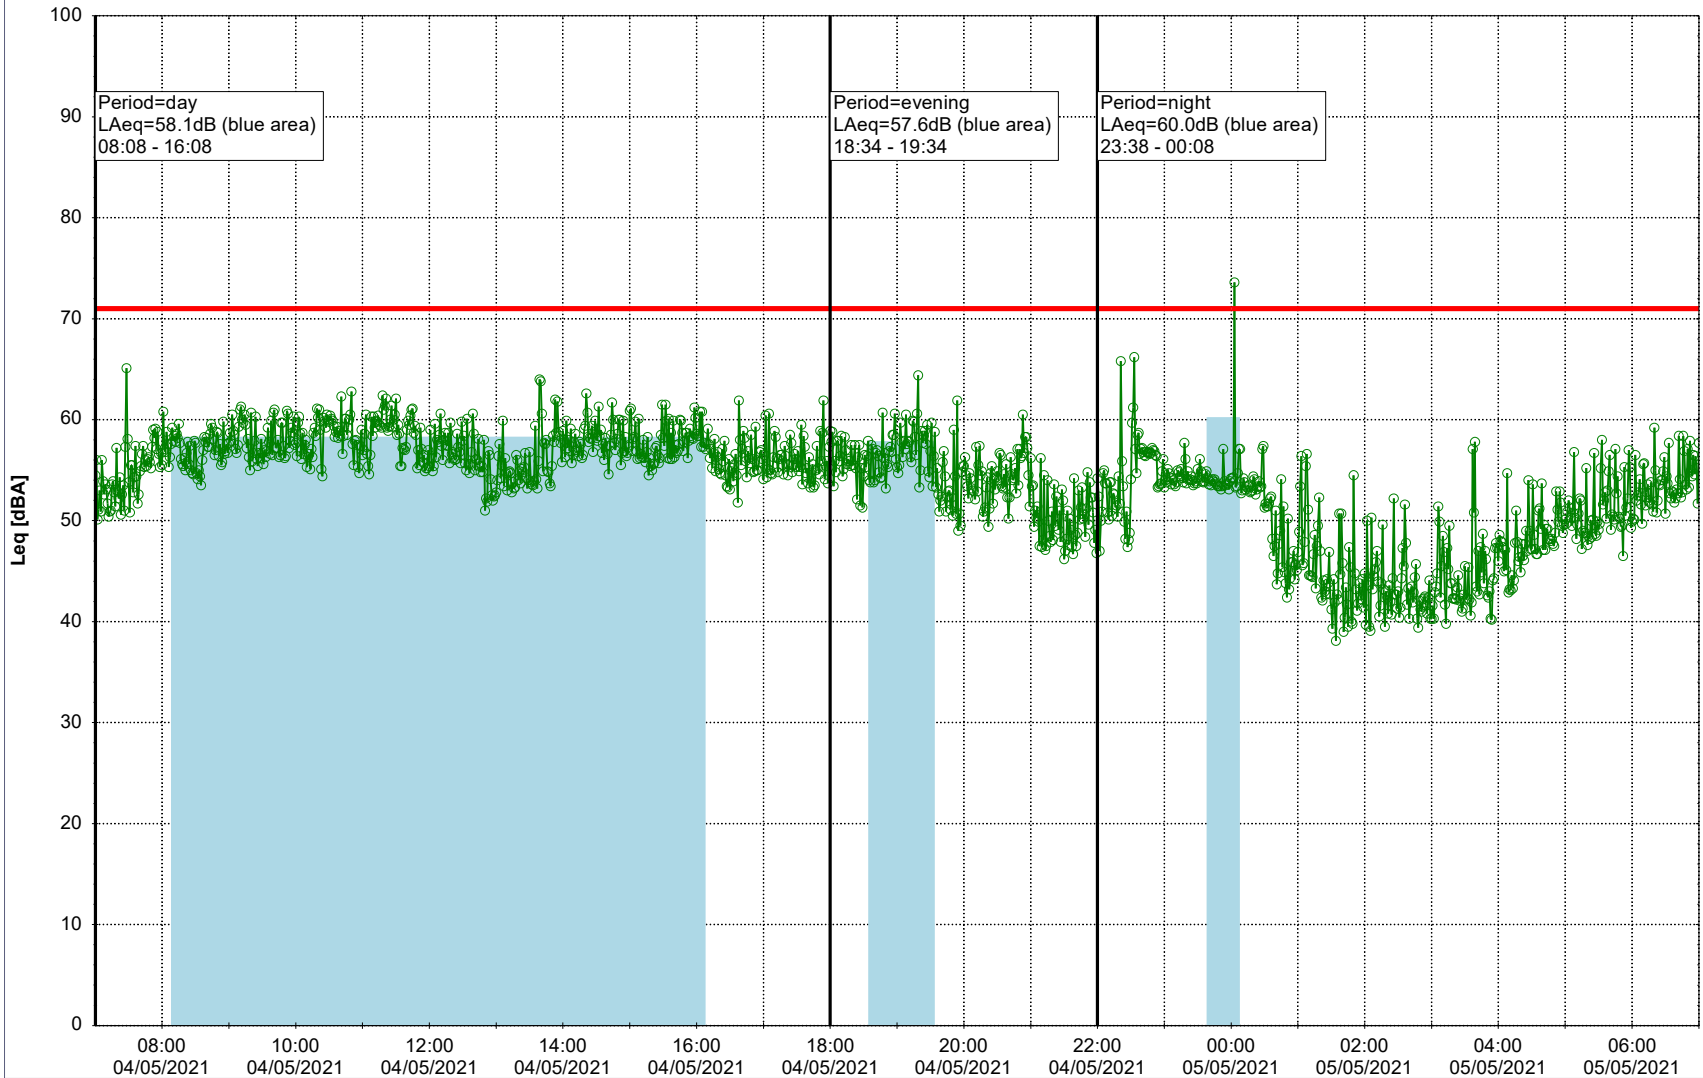

Project: Kronos Sydhavnen
Construction: Ny Ellebjerg
Location: N-V

Plan View

Remarks

...

Noise Time Related Diagram

04/05/2021
05/05/2021

○ NEL_NS01

Project: Kronos Sydhavnen
Construction: Ny Ellebjerg
Location: N-V

Plan View

Remarks

...

Noise Time Related Diagram

05/05/2021
06/05/2021

○ ○ ○ ○ NEL_NS01

Project: Kronos Sydhavnen
Construction: Ny Ellebjerg
Location: N-V

Plan View

Remarks

...

Noise Time Related Diagram

06/05/2021
07/05/2021

○ ○ ○ ○ NEL_NS01

Project: Kronos Sydhavnen
Construction: Ny Ellebjerg
Location: N-V

Plan View

Remarks

- Tegholmen

Noise Time Related Diagram

○○○ NEL_NS01

Project: Kronos Sydhavnen
Construction: Ny Ellebjerg
Location: N-V

Plan View

Remarks

...

Noise Time Related Diagram