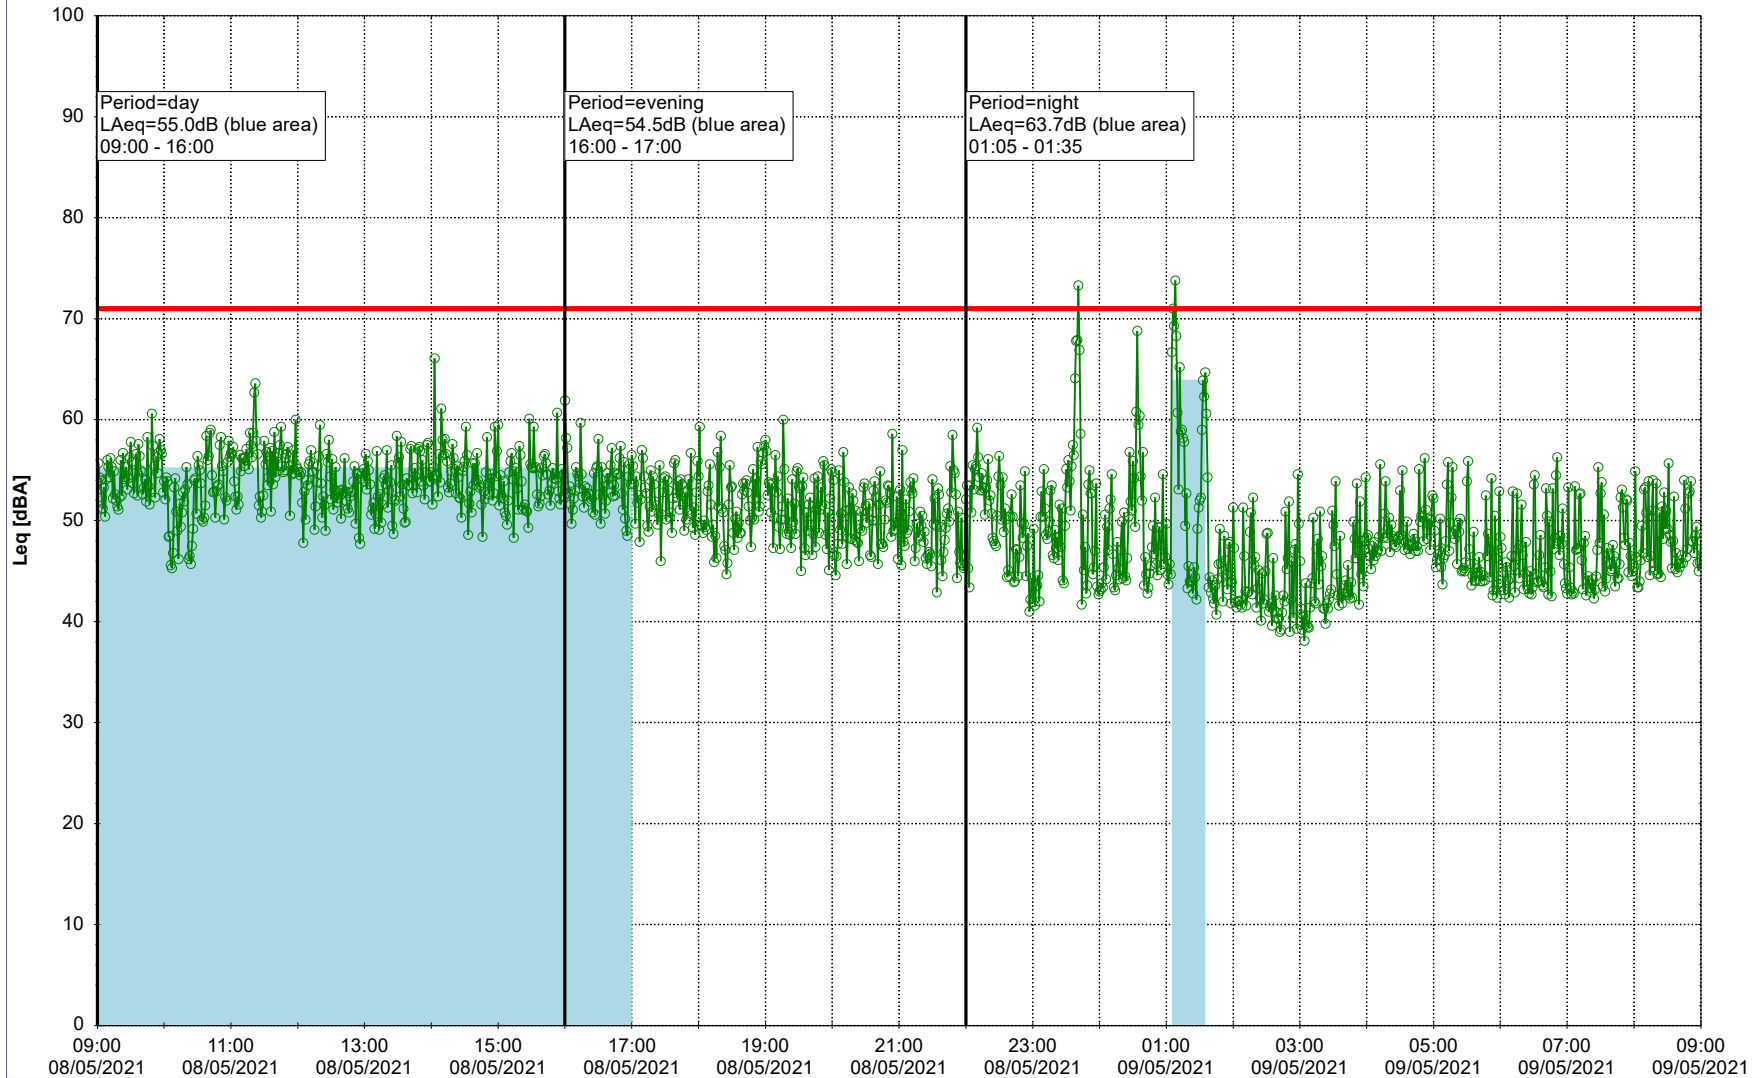

...

Noise Time Related Diagram

07/05/2021
08/05/2021

○ ○ ○ ○ NEL_NS01

Project: Kronos Sydhavnen
Construction: Ny Ellebjerg
Location: N-V

08/05/2021
09/05/2021

Plan View

Remarks

- Tegholmen

Noise Time Related Diagram

○○○ NEL_NS01

Project: Kronos Sydhavnen
Construction: Ny Ellebjerg
Location: N-V

Plan View

Remarks

...

Noise Time Related Diagram