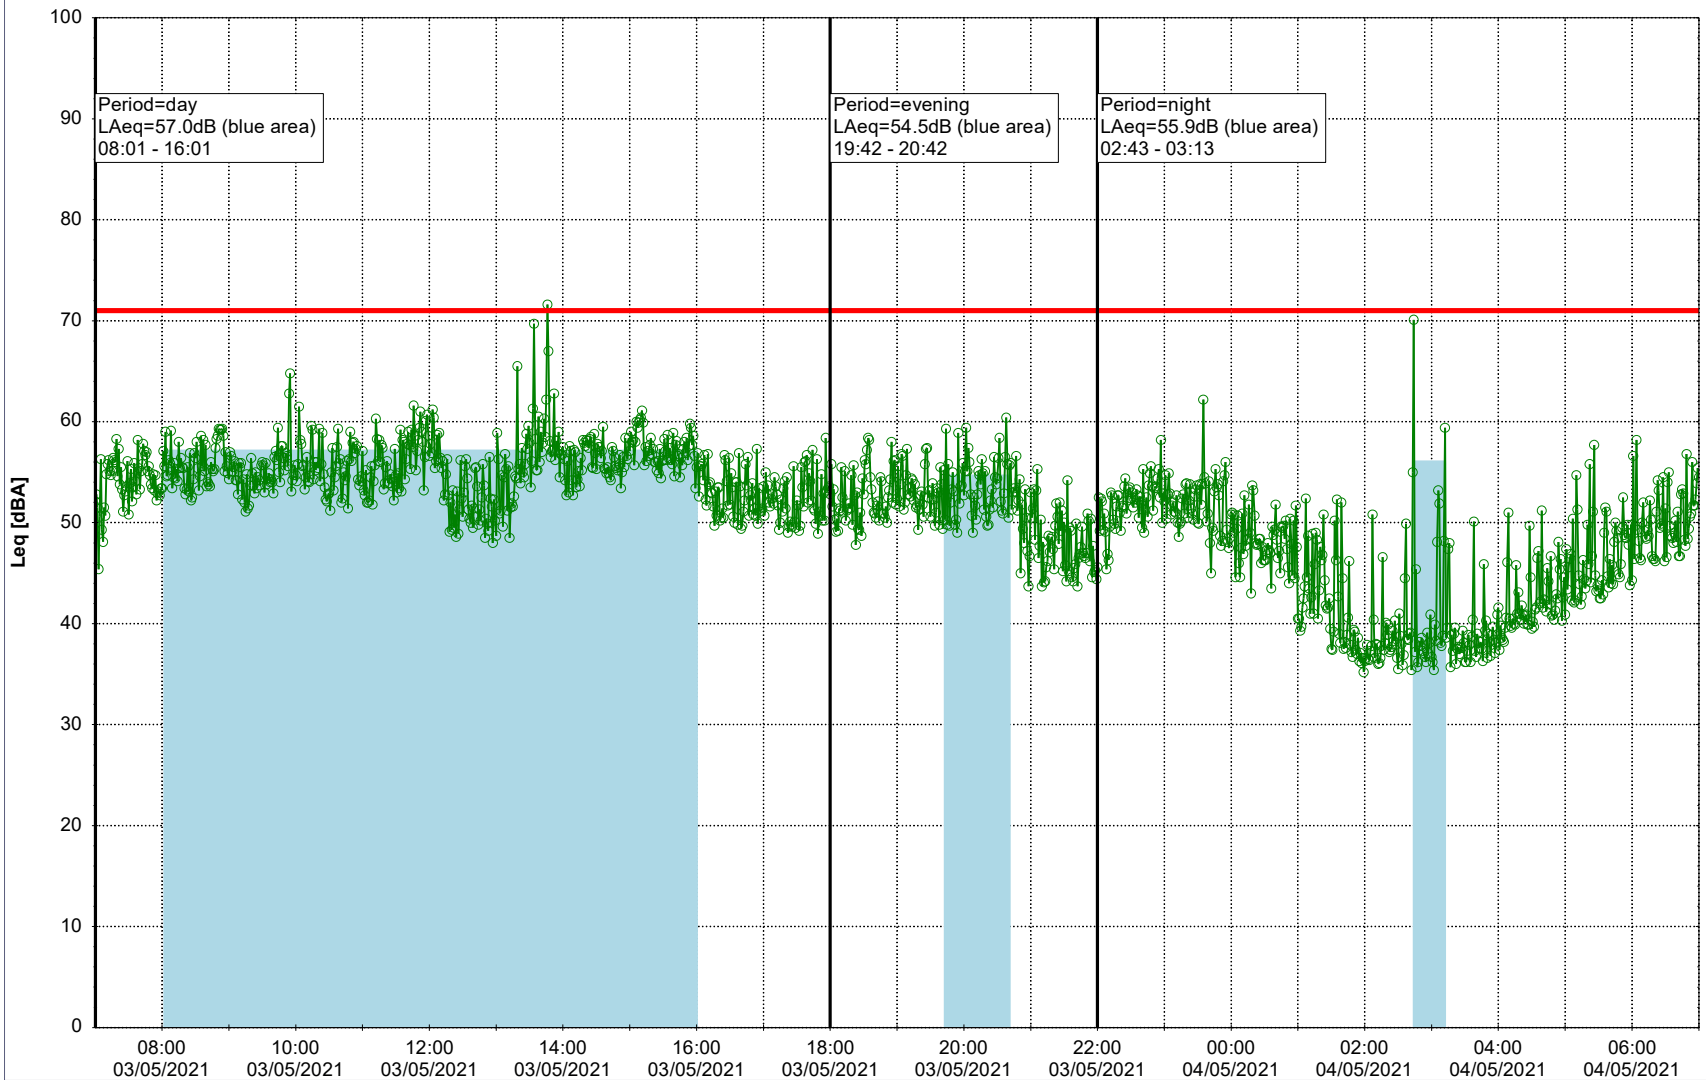

Project: Kronos Sydhavnen
Construction: Ny Ellebjerg
Location: N-V

Plan View

Remarks

...

Noise Time Related Diagram

03/05/2021

04/05/2021

○ ○ ○ ○ NEL_NS01

Project: Kronos Sydhavnen
Construction: Ny Ellebjerg
Location: N-V

Plan View

Remarks

...

Noise Time Related Diagram

04/05/2021
05/05/2021

○ NEL_NS01

Project: Kronos Sydhavnen
Construction: Ny Ellebjerg
Location: N-V

Plan View

Remarks

...

Noise Time Related Diagram

05/05/2021
06/05/2021

○ ○ ○ ○ NEL_NS01

Project: Kronos Sydhavnen
Construction: Ny Ellebjerg
Location: N-V

Plan View

- Tegholmen

Noise Time Related Diagram

○○○ NEL_NS01

Project: Kronos Sydhavnen
Construction: Ny Ellebjerg
Location: N-V

Plan View

Remarks

...

Noise Time Related Diagram