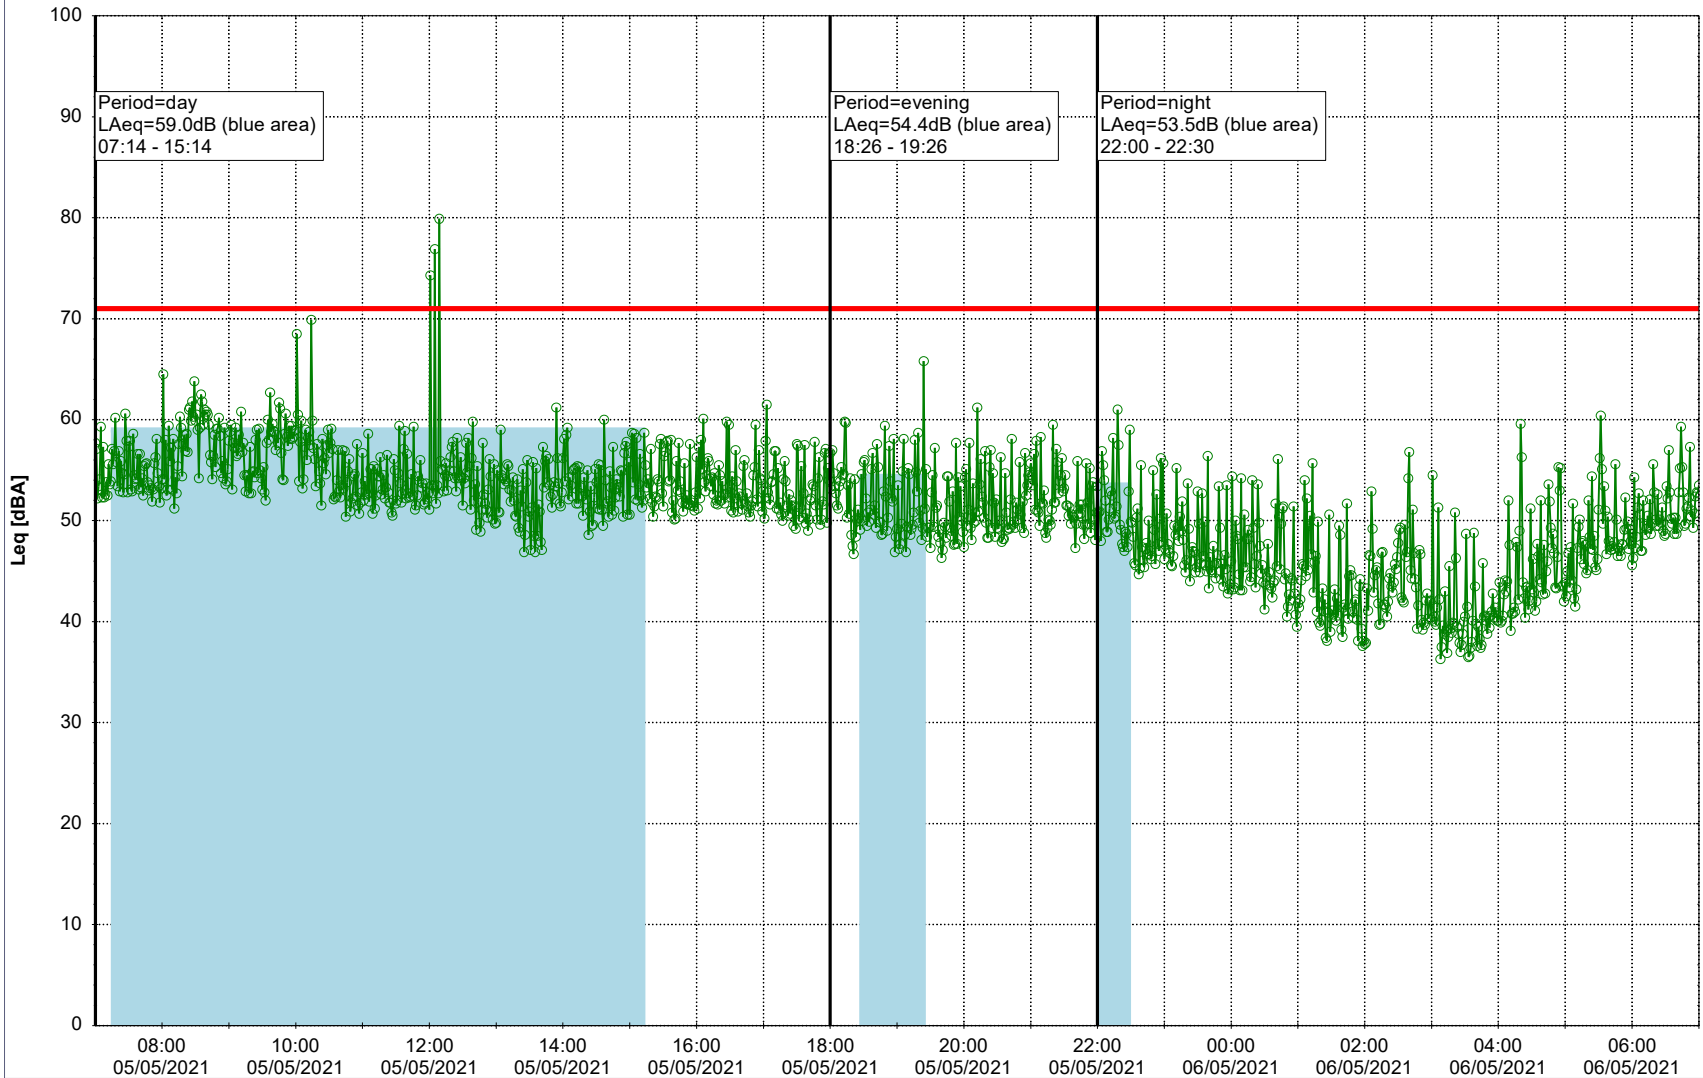

Plan View

Remarks

...

Noise Time Related Diagram

05/05/2021
06/05/2021

○ ○ ○ ○ NEL_NS01

Project: Kronos Sydhavnen
Construction: Ny Ellebjerg
Location: N-V

Plan View

Remarks

...

Noise Time Related Diagram

06/05/2021
07/05/2021

○ ○ ○ ○ NEL_NS01

Project: Kronos Sydhavnen
Construction: Ny Ellebjerg
Location: N-V

Plan View

Remarks

...

Noise Time Related Diagram

07/05/2021
08/05/2021

○ ○ ○ ○ NEL_NS01

Project: Kronos Sydhavnen
Construction: Ny Ellebjerg
Location: N-V

08/05/2021
09/05/2021

Plan View

Remarks

- Tegholmen

Noise Time Related Diagram

○○○ NEL_NS01

Project: Kronos Sydhavnen
Construction: Ny Ellebjerg
Location: N-V

Plan View

Remarks

...

Noise Time Related Diagram