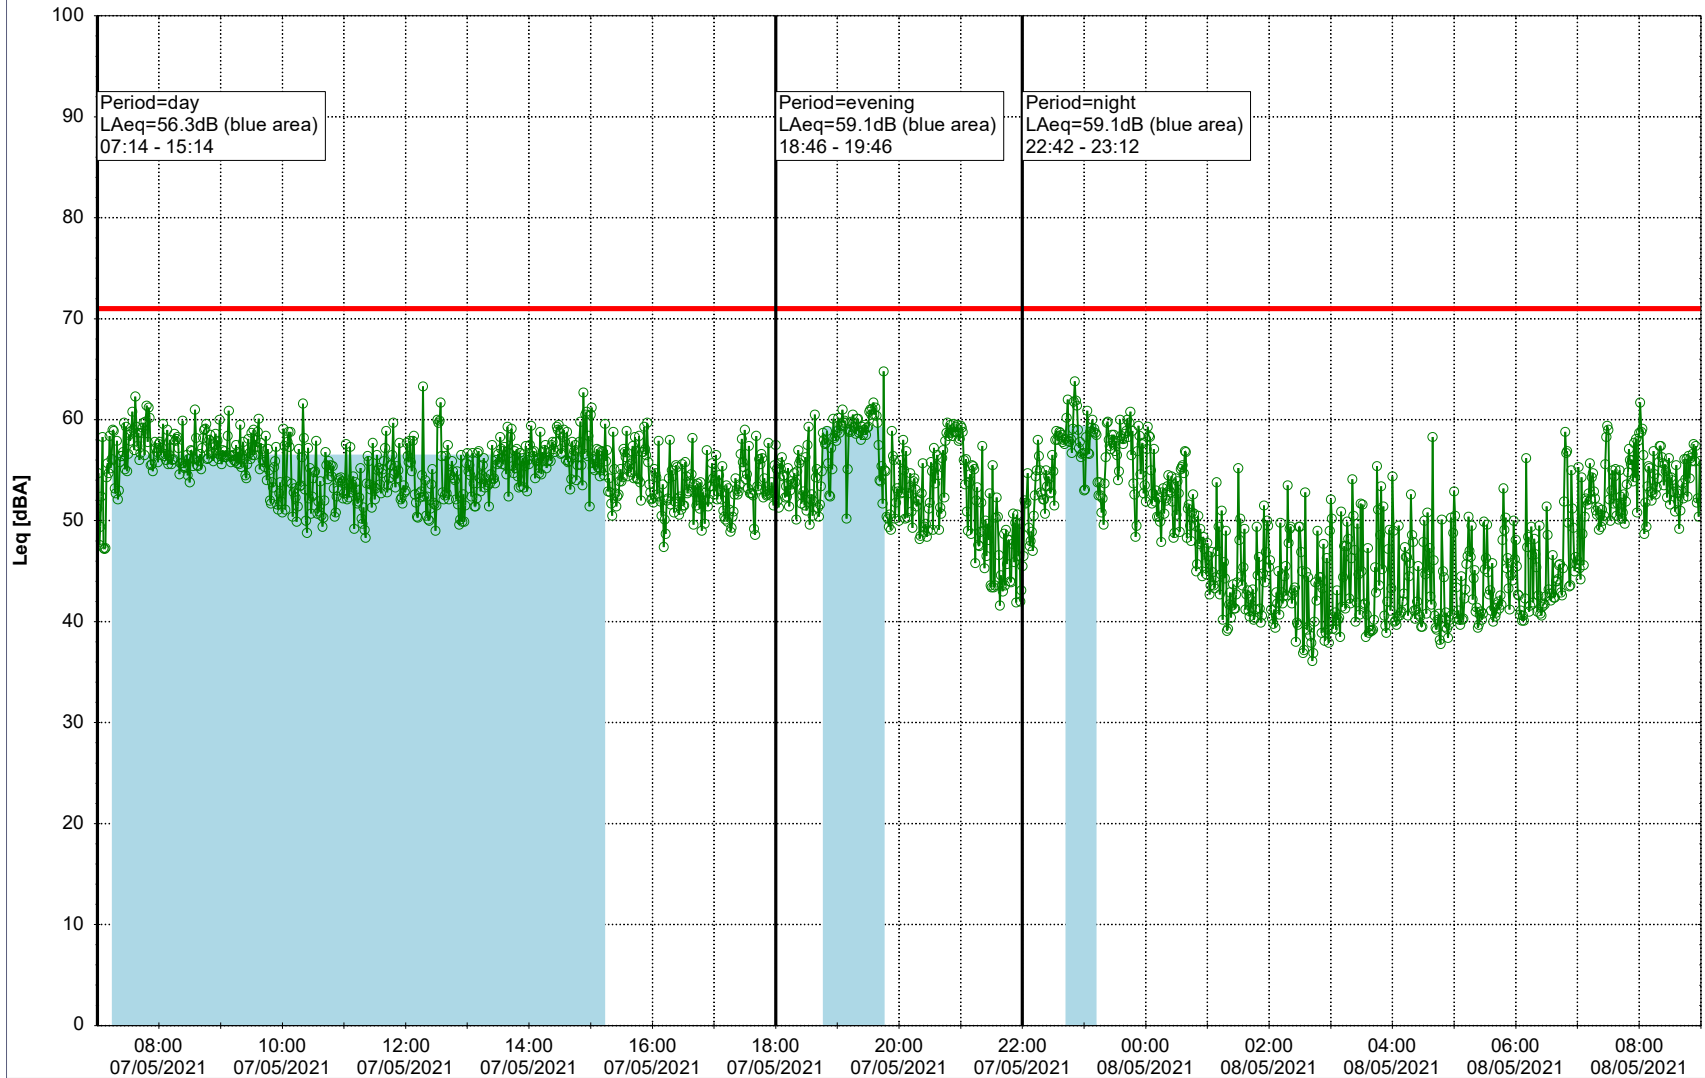

Plan View

Remarks

...

Noise Time Related Diagram

05/05/2021
06/05/2021

○ ○ ○ ○ NEL_NS01

Project: Kronos Sydhavnen
Construction: Ny Ellebjerg
Location: N-V

Plan View

Remarks

...

Noise Time Related Diagram

06/05/2021
07/05/2021

○ ○ ○ ○ NEL_NS01

Project: Kronos Sydhavnen
Construction: Ny Ellebjerg
Location: N-V

Plan View

Remarks

...

Noise Time Related Diagram

07/05/2021
08/05/2021

○ ○ ○ ○ NEL_NS01

Project: Kronos Sydhavnen
Construction: Ny Ellebjerg
Location: N-V

08/05/2021
09/05/2021

Plan View

Remarks

- Tegholmen

Noise Time Related Diagram

○○○ NEL_NS01

Project: Kronos Sydhavnen
Construction: Ny Ellebjerg
Location: N-V

Plan View

Remarks

...

Noise Time Related Diagram