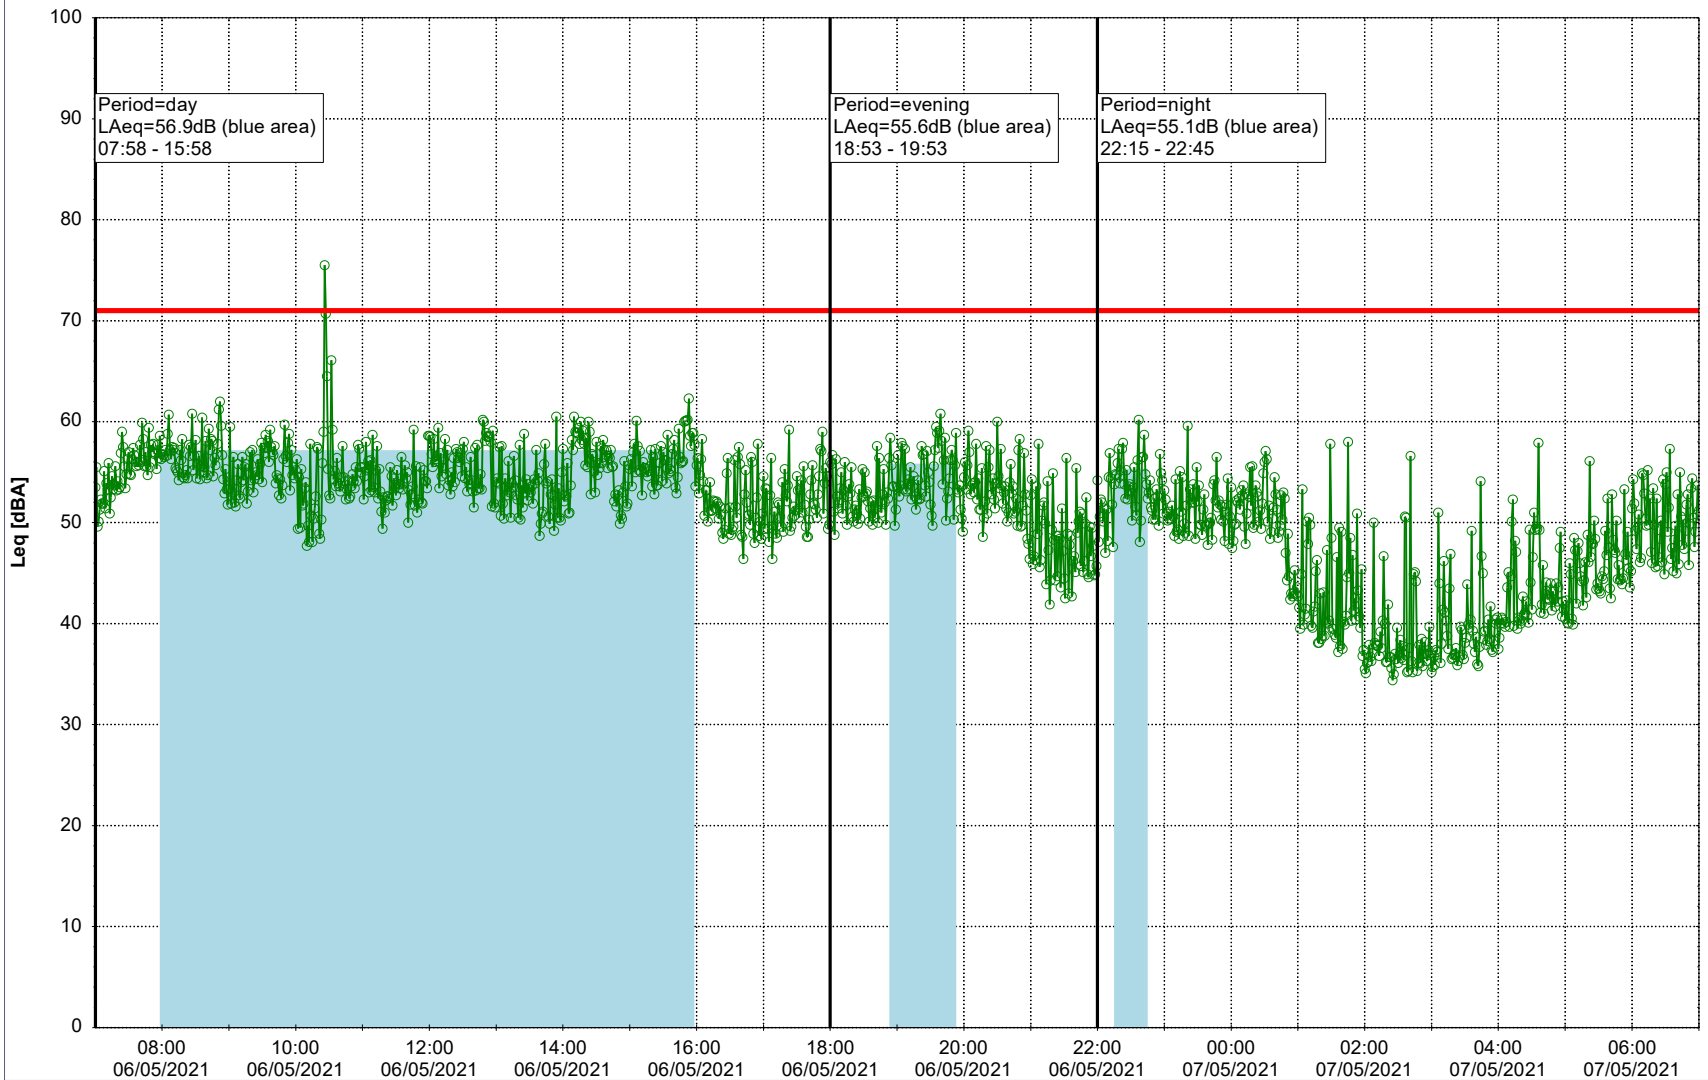

Plan View

Remarks

...

Noise Time Related Diagram

05/05/2021
06/05/2021

○ ○ ○ ○ NEL_NS01

Project: Kronos Sydhavnen
Construction: Ny Ellebjerg
Location: N-V

Plan View

Remarks

...

Noise Time Related Diagram

06/05/2021
07/05/2021

○ ○ ○ ○ NEL_NS01

Project: Kronos Sydhavnen
Construction: Ny Ellebjerg
Location: N-V

Plan View

Remarks

...

Noise Time Related Diagram

07/05/2021
08/05/2021

○ ○ ○ ○ NEL_NS01

Project: Kronos Sydhavnen
Construction: Ny Ellebjerg
Location: N-V

08/05/2021
09/05/2021

Plan View

Remarks

- Tegholmen

Noise Time Related Diagram

○○○ NEL_NS01

Project: Kronos Sydhavnen
Construction: Ny Ellebjerg
Location: N-V

Plan View

Remarks

...

Noise Time Related Diagram