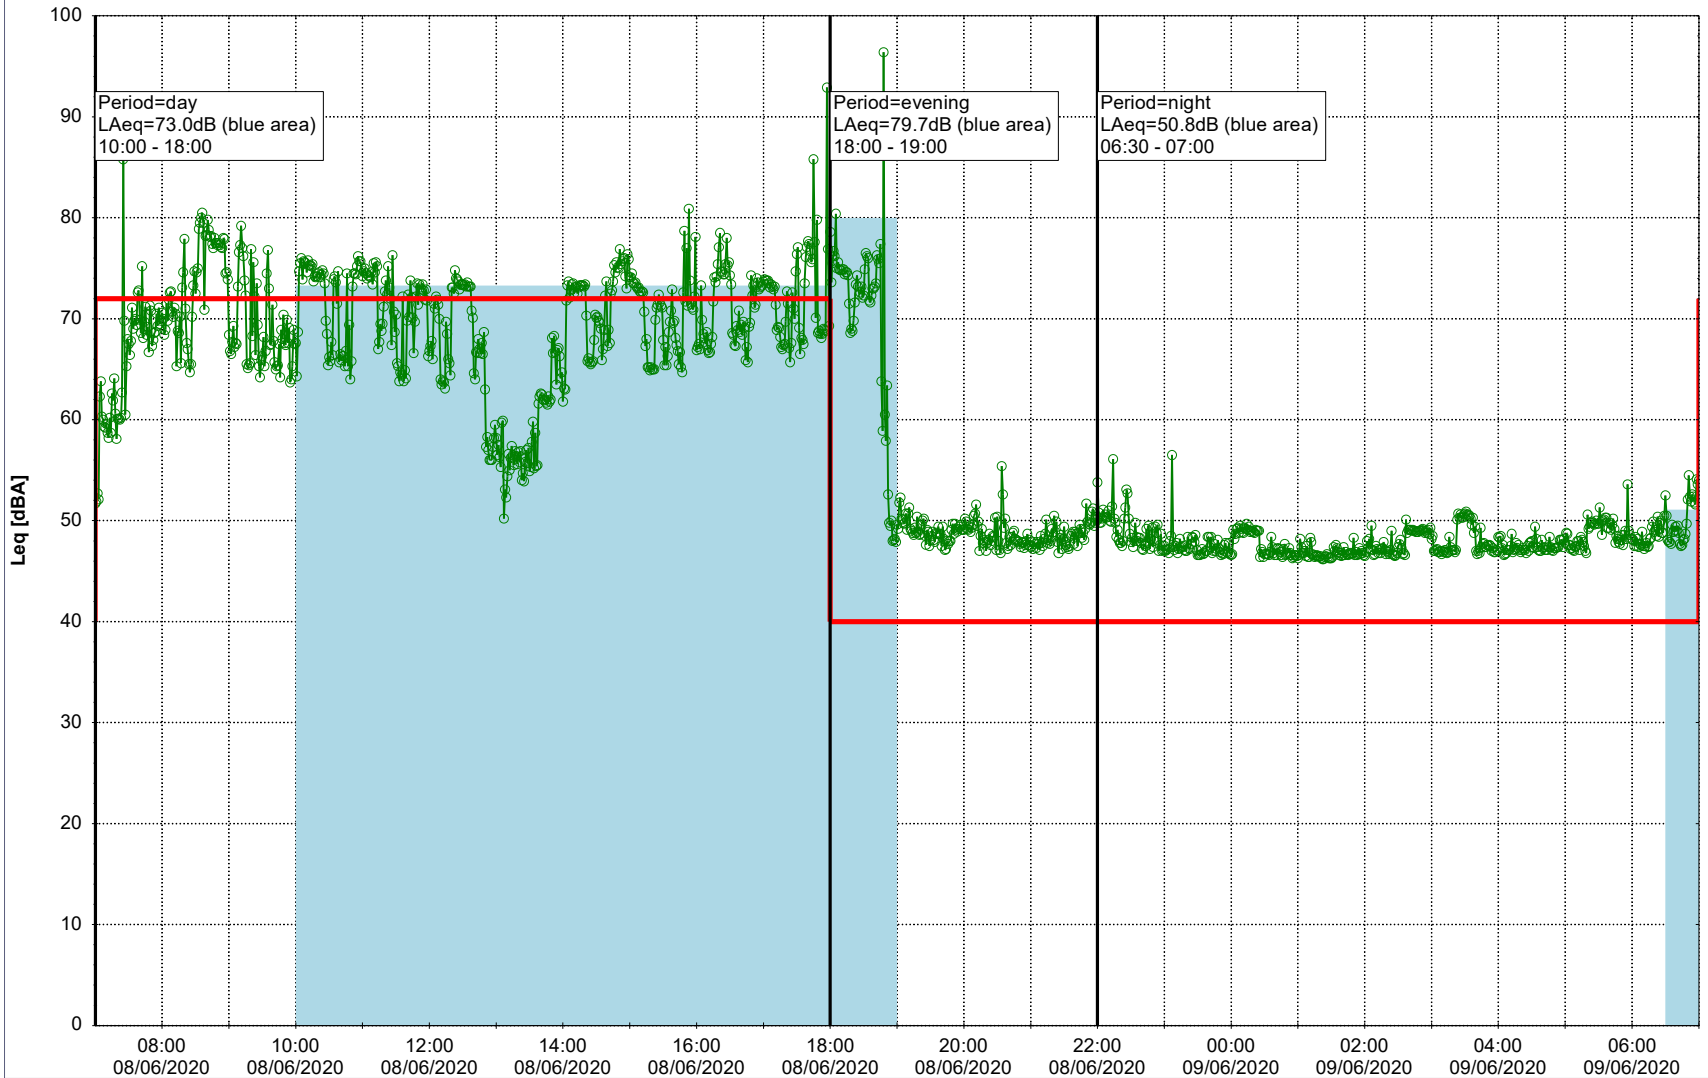

Project: Kronos Sydhavnen
Construction: Mozarts Plads
Location: N-V

Plan View

Remarks

...

Noise Time Related Diagram

08/06/2020
09/06/2020

○○○○ MOP_NS01

Project: Kronos Sydhavnen
Construction: Mozarts Plads
Location: N-V

Plan View

Remarks

...

Noise Time Related Diagram

09/06/2020
10/06/2020

○○○ MOP_NS01

Project: Kronos Sydhavnen
Construction: Mozarts Plads
Location: N-V

10/06/2020
11/06/2020

Plan View

Remarks

...

Noise Time Related Diagram

○○○○ MOP_NS01

Project: Kronos Sydhavnen
Construction: Mozarts Plads
Location: N-V

11/06/2020
12/06/2020

Plan View

Remarks

...

Noise Time Related Diagram

○○○ MOP_NS01

Project: Kronos Sydhavnen
Construction: Mozarts Plads
Location: N-V

Plan View

Remarks

...