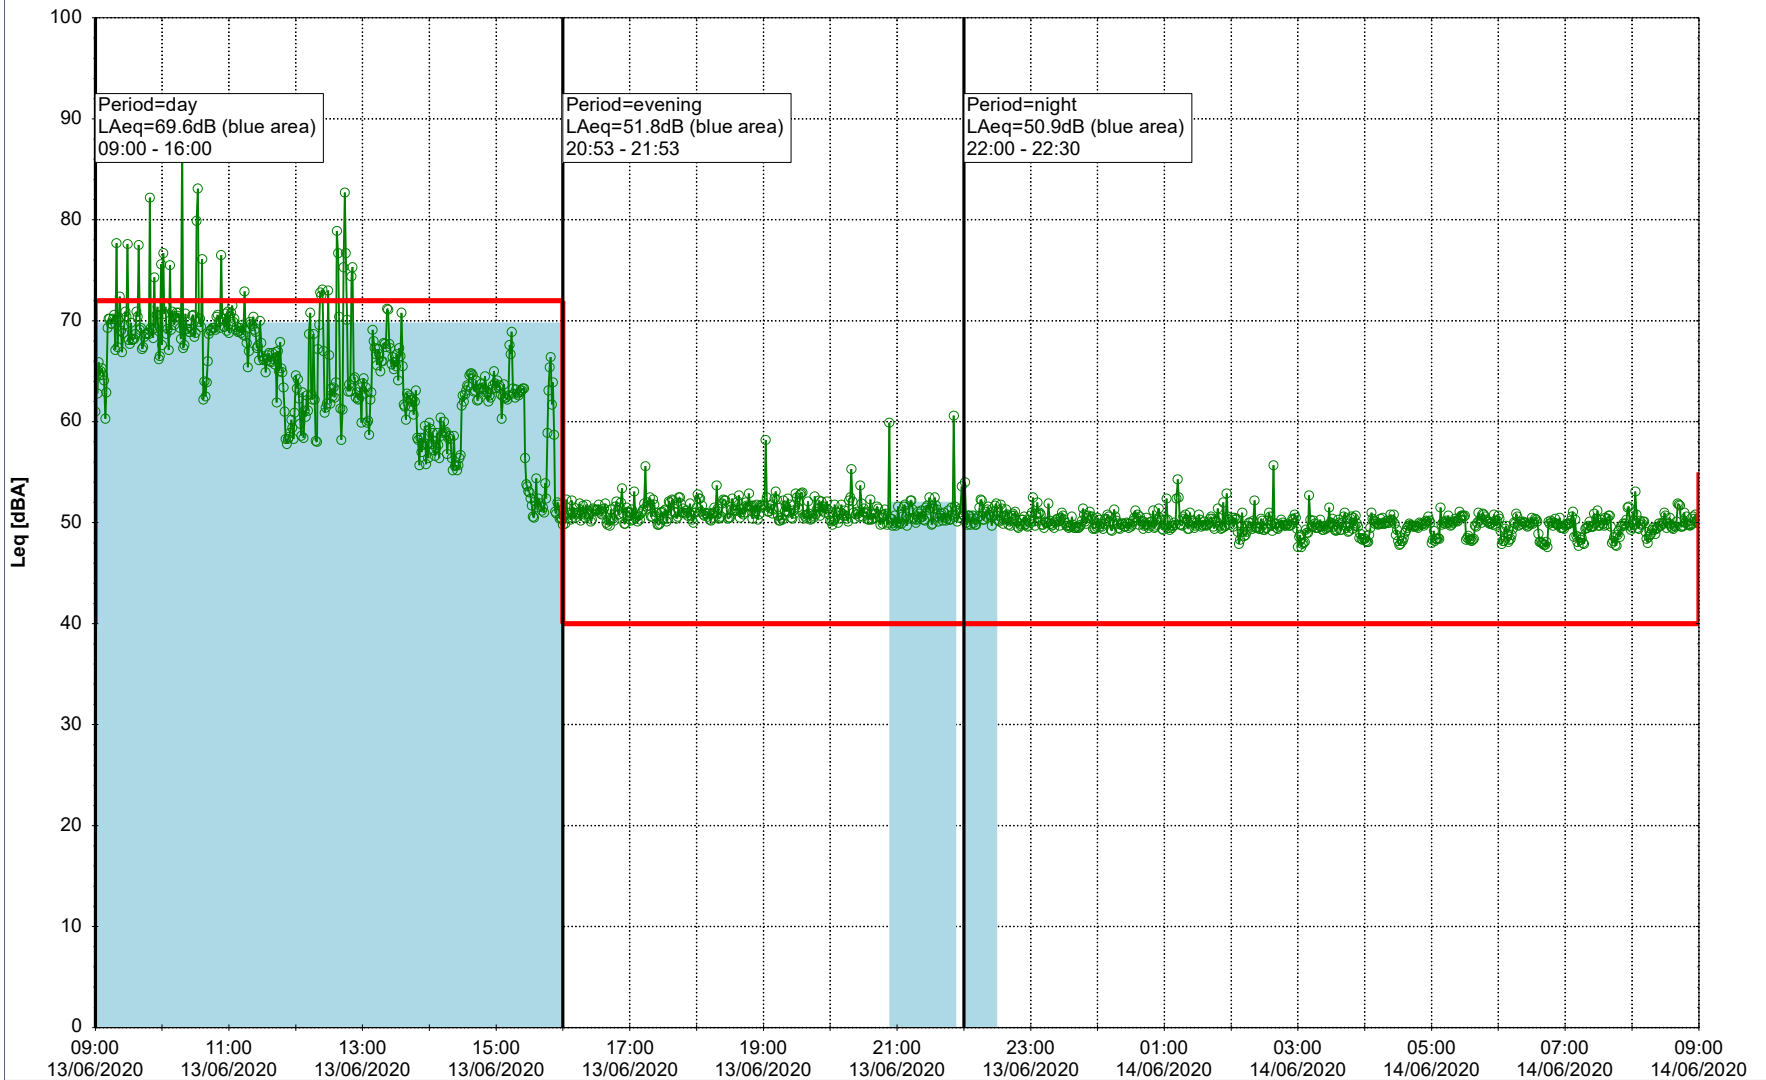

Noise Time Related Diagram

12/06/2020
13/06/2020

○○○ MOP_NS01

Project: Kronos Sydhavnen
Construction: Mozarts Plads
Location: N-V

13/06/2020
14/06/2020

Plan View

Remarks

...

Noise Time Related Diagram

○○○ MOP_NS01

Project: Kronos Sydhavnen
Construction: Mozarts Plads
Location: N-V

14/06/2020
15/06/2020

Plan View

Remarks

...

Noise Time Related Diagram