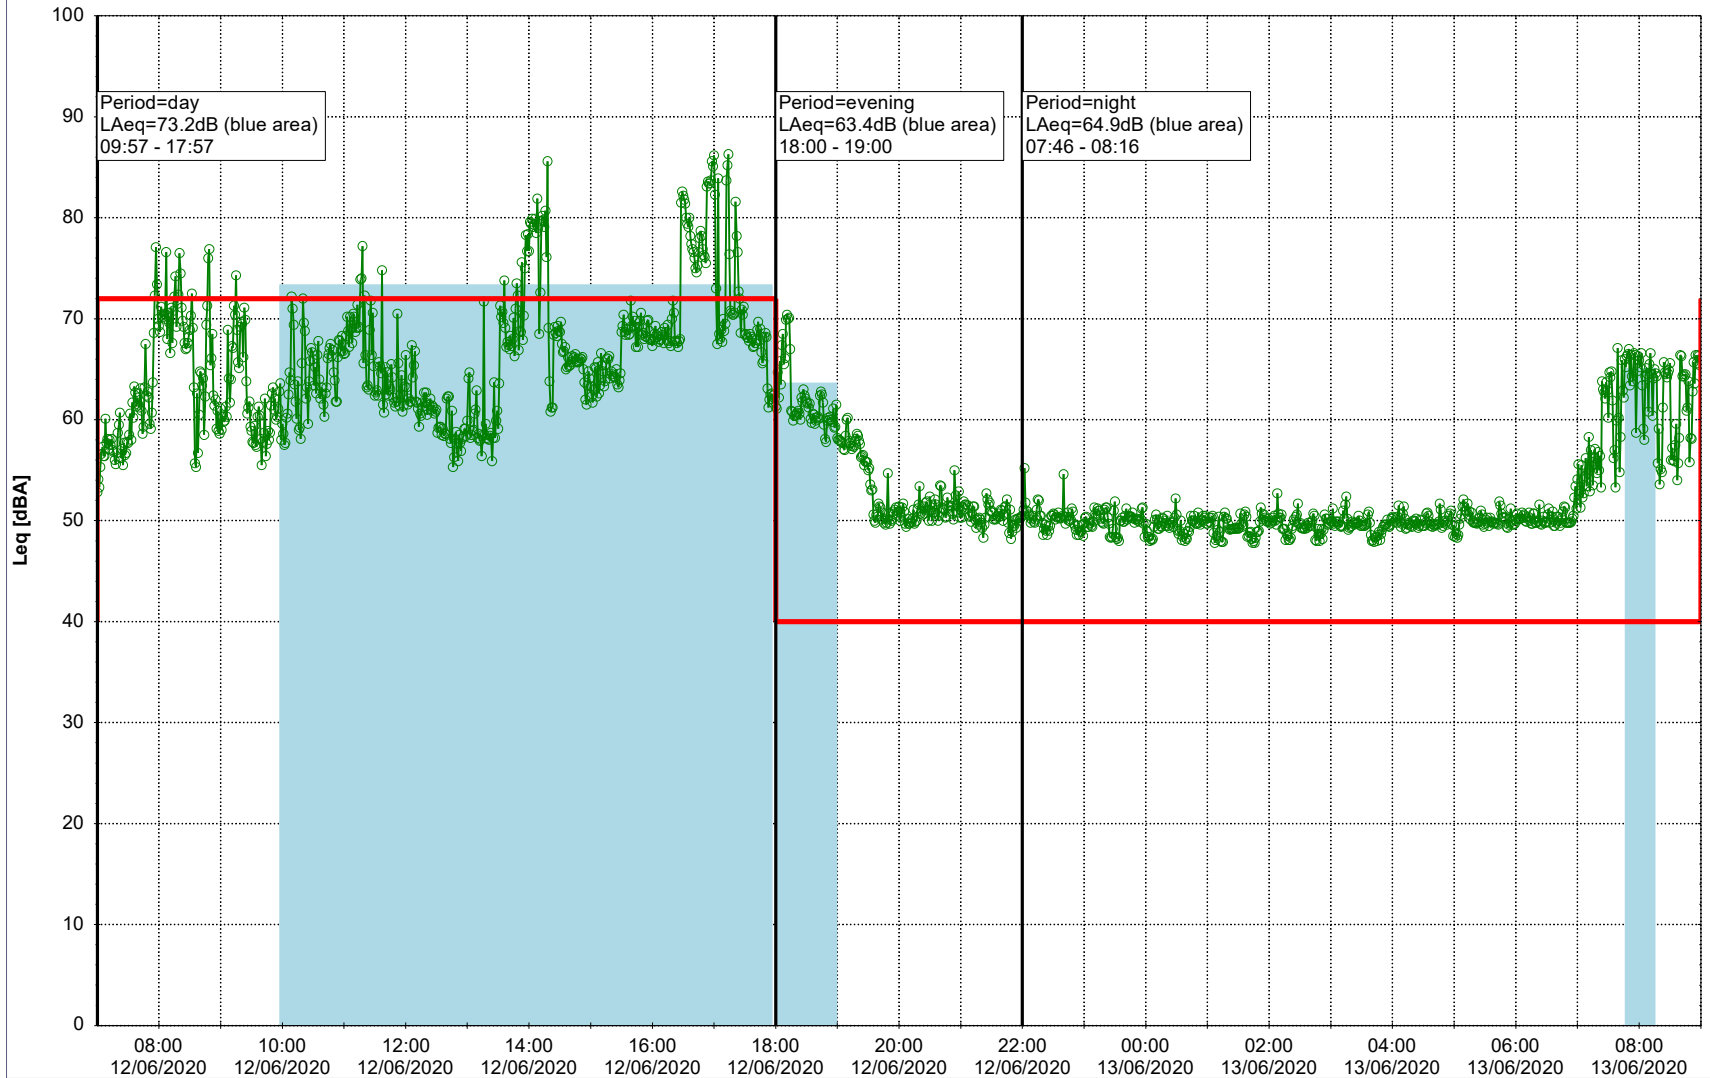

Remarks

...

Noise Time Related Diagram

○○○ MOP_NS01

Project: Kronos Sydhavnen
Construction: Mozarts Plads
Location: N-V

Plan View

Remarks

...

Noise Time Related Diagram

12/06/2020
13/06/2020

○○○ MOP_NS01

Project: Kronos Sydhavnen
Construction: Mozarts Plads
Location: N-V

13/06/2020
14/06/2020

Plan View

Remarks

...

Noise Time Related Diagram

○○○ MOP_NS01

Project: Kronos Sydhavnen
Construction: Mozarts Plads
Location: N-V

14/06/2020
15/06/2020

Plan View

Remarks

...

Noise Time Related Diagram