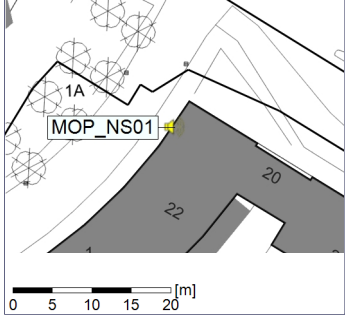

Project: Kronos Sydhavnen
Construction: Mozarts Plads
Location: N-V

10/06/2020
11/06/2020

Plan View