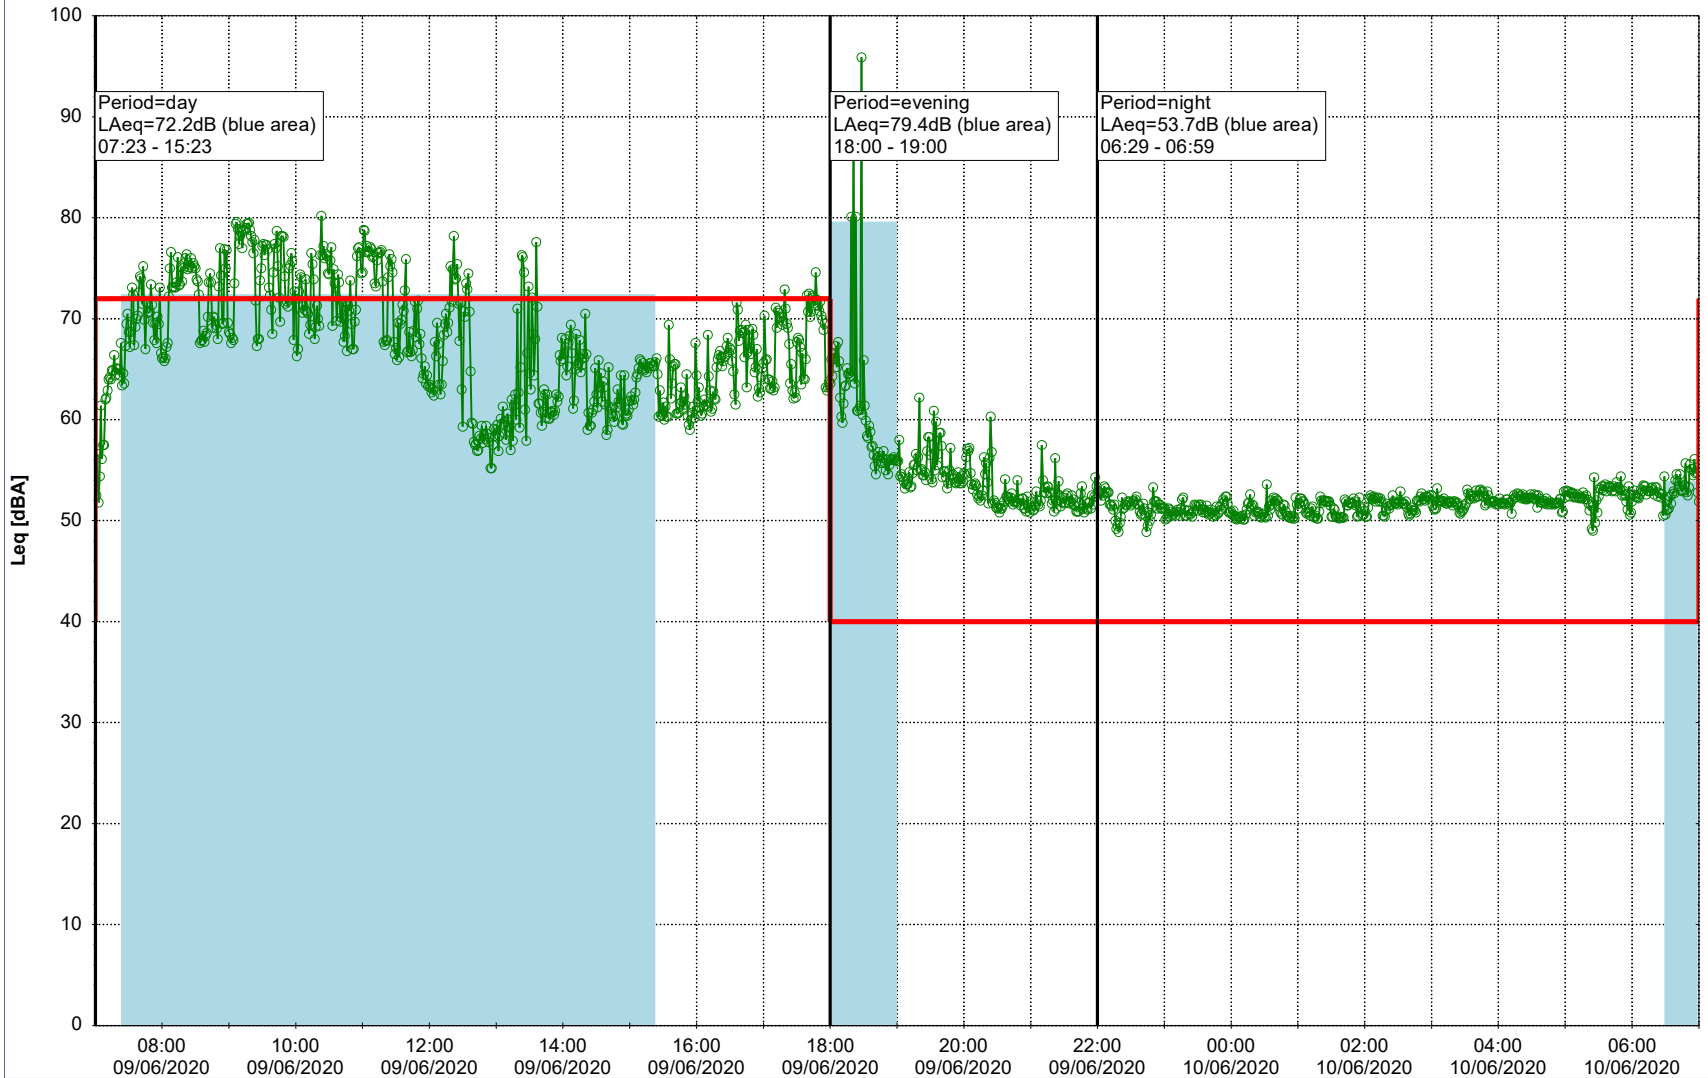

Plan View

Remarks

...

Noise Time Related Diagram

09/06/2020
10/06/2020

○○○ MOP_NS01

Project: Kronos Sydhavnen
Construction: Mozarts Plads
Location: N-V

10/06/2020
11/06/2020

Plan View

Remarks

...

Noise Time Related Diagram

○○○○ MOP_NS01

Project: Kronos Sydhavnen
Construction: Mozarts Plads
Location: N-V

11/06/2020
12/06/2020

Plan View

Remarks

...

Noise Time Related Diagram

○○○ MOP_NS01

Project: Kronos Sydhavnen
Construction: Mozarts Plads
Location: N-V

Plan View

Remarks

...

Noise Time Related Diagram

○○○ MOP_NS01

Project: Kronos Sydhavnen
Construction: Mozarts Plads
Location: N-V

14/06/2020
15/06/2020

Plan View

Remarks

...

Noise Time Related Diagram