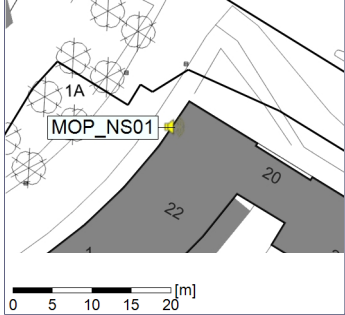

Project: Kronos Sydhavnen
Construction: Mozarts Plads
Location: N-V

13/06/2020
14/06/2020

Plan View