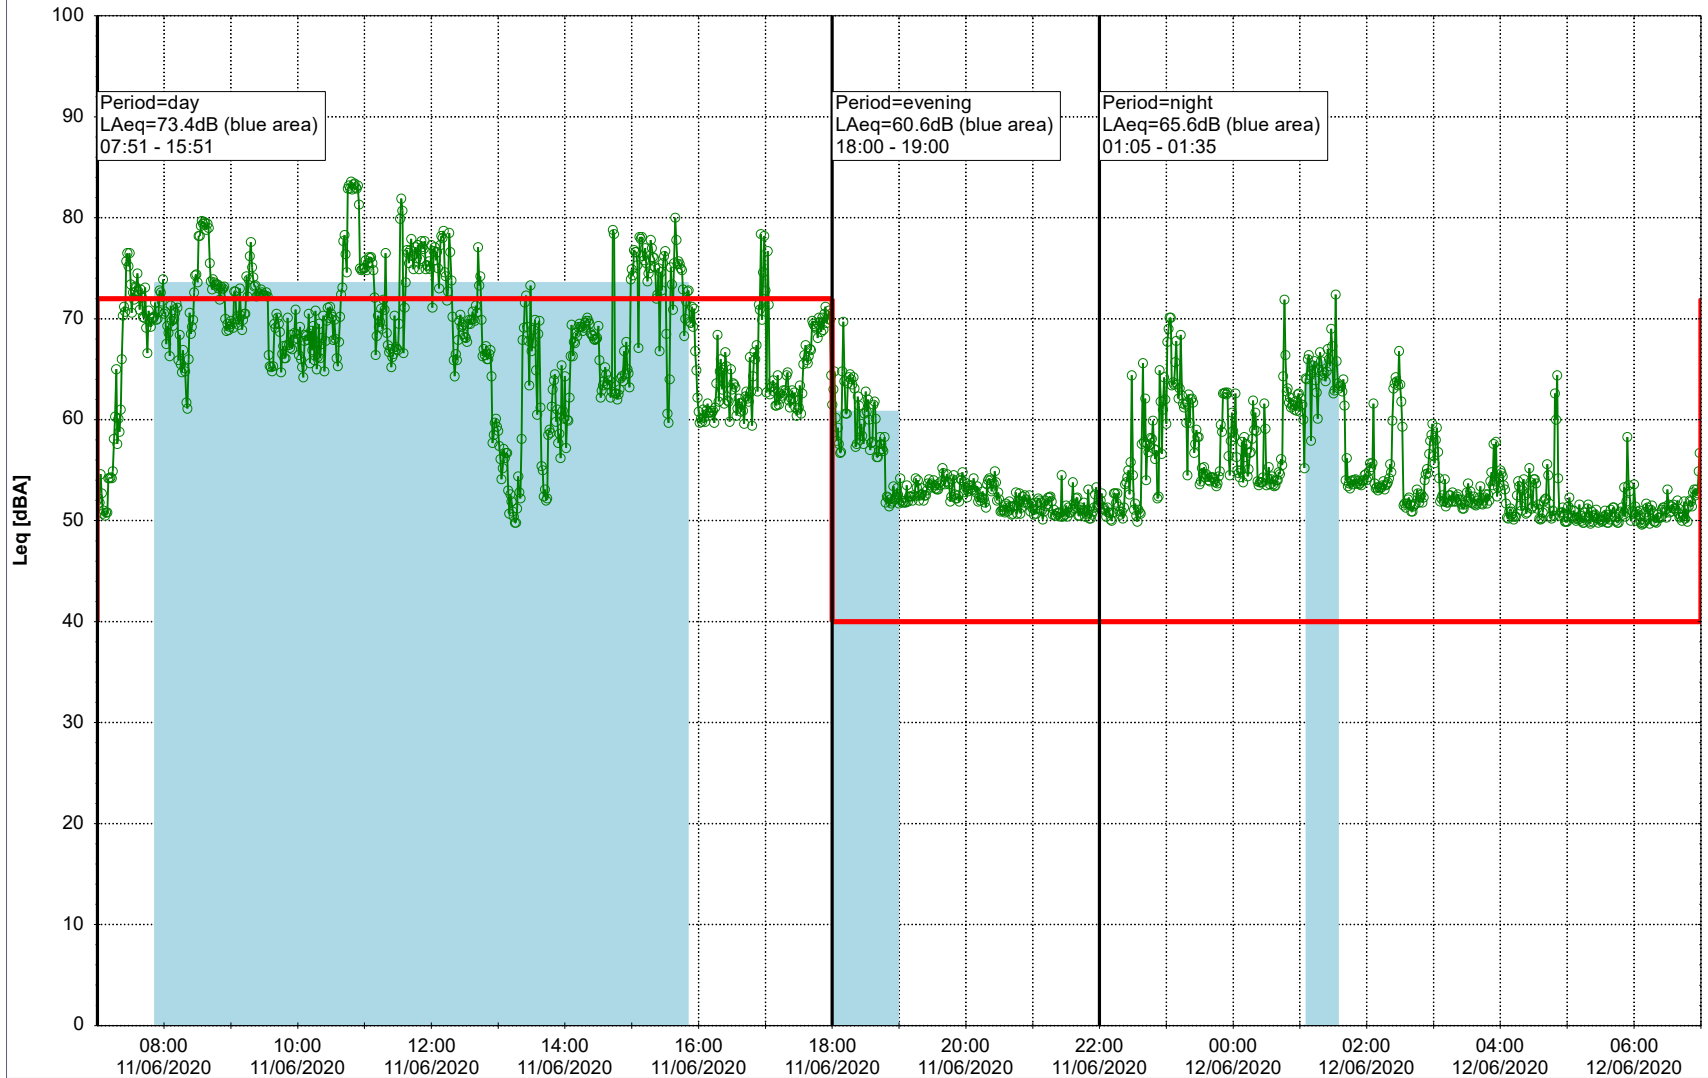

Plan View

Remarks

...

Noise Time Related Diagram

○○○○ MOP_NS01

Project: Kronos Sydhavnen
Construction: Mozarts Plads
Location: N-V

11/06/2020
12/06/2020

Plan View

Remarks

...

Noise Time Related Diagram

○○○ MOP_NS01

Project: Kronos Sydhavnen
Construction: Mozarts Plads
Location: N-V

Plan View

Remarks

...

Noise Time Related Diagram

○○○ MOP_NS01

Project: Kronos Sydhavnen
Construction: Mozarts Plads
Location: N-V

14/06/2020
15/06/2020

Plan View

Remarks

...

Noise Time Related Diagram