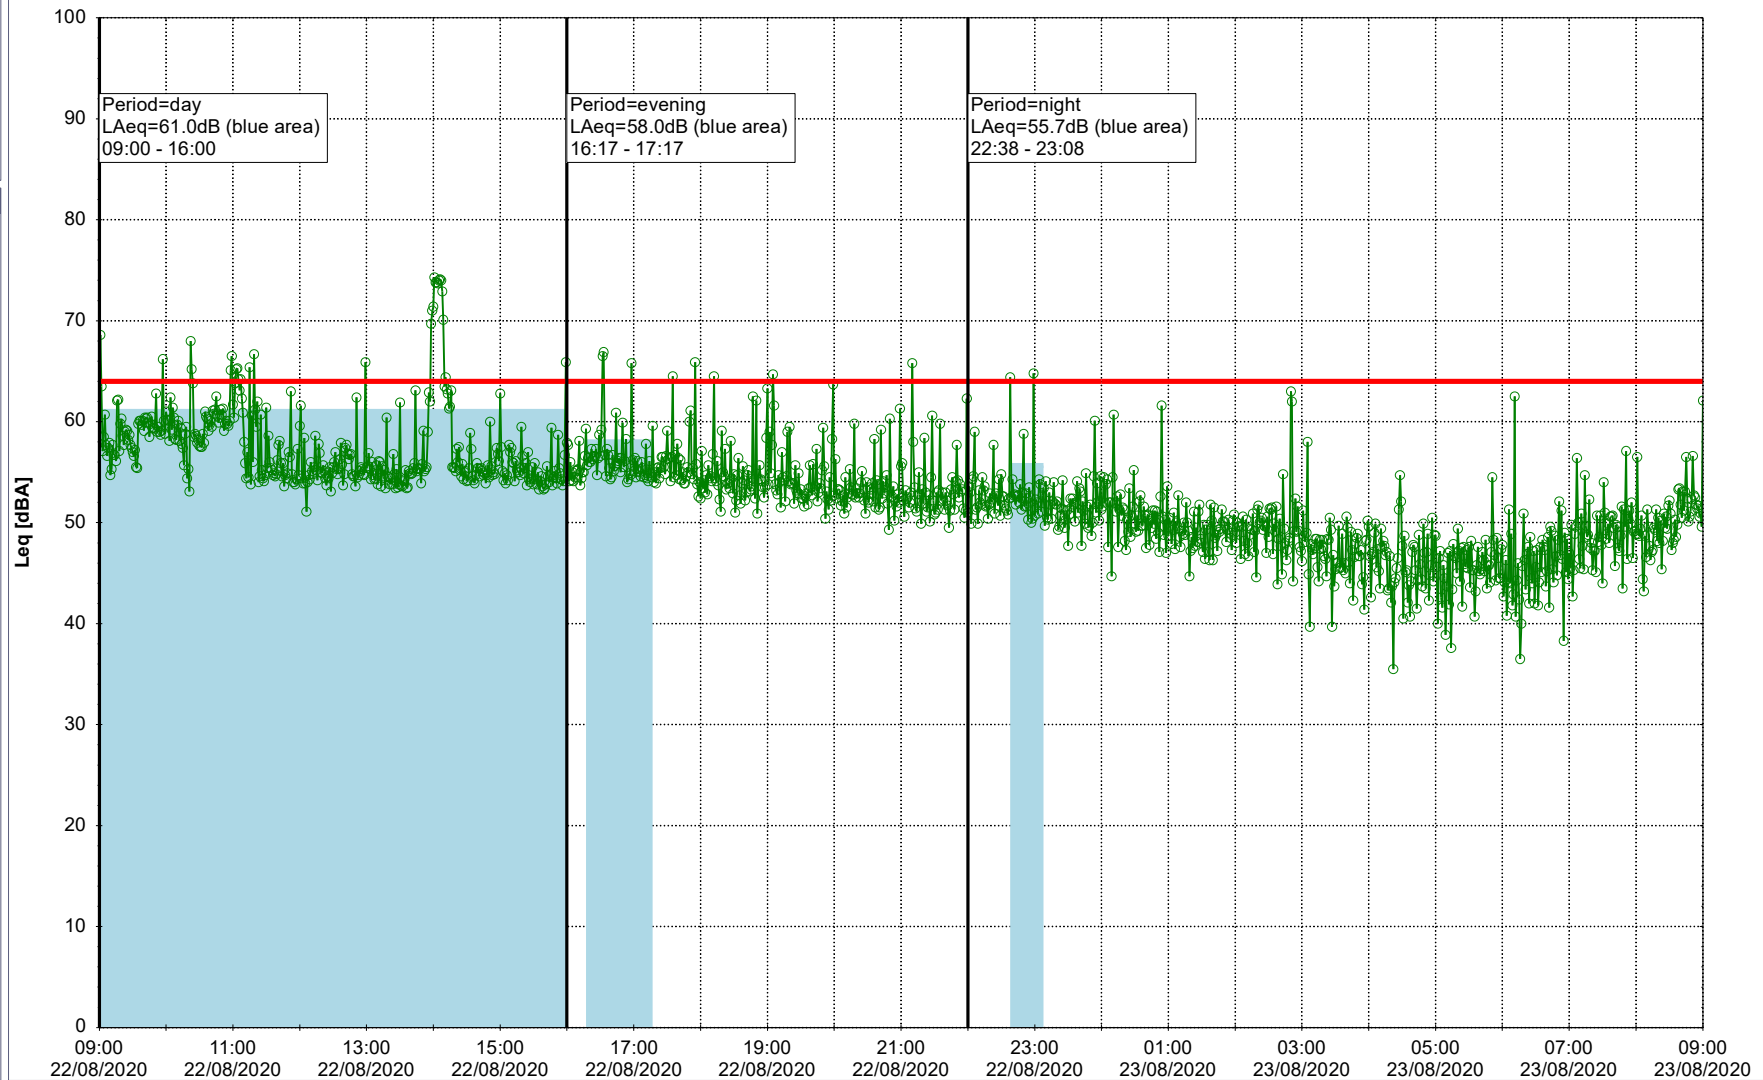

Noise Time Related Diagram

○○○ GAB_NS01

Project: Kronos Sydhavnen
Construction: Gåsebæk
Location: N-V

20/08/2020
21/08/2020

Remarks

...

Noise Time Related Diagram

○○○ GAB_NS01

Project: Kronos Sydhavnen
Construction: Gåsebæk
Location: N-V

21/08/2020
22/08/2020

Noise Time Related Diagram

○○○○ GAB_NS01

Remarks

...

Project: Kronos Sydhavnen
Construction: Gåsebæk
Location: N-V

22/08/2020
23/08/2020

Remarks

...

Noise Time Related Diagram

○○○ GAB_NS01

Project: Kronos Sydhavnen
Construction: Gåsebæk
Location: N-V

23/08/2020
24/08/2020

Noise Time Related Diagram

○○○○ GAB_NS01