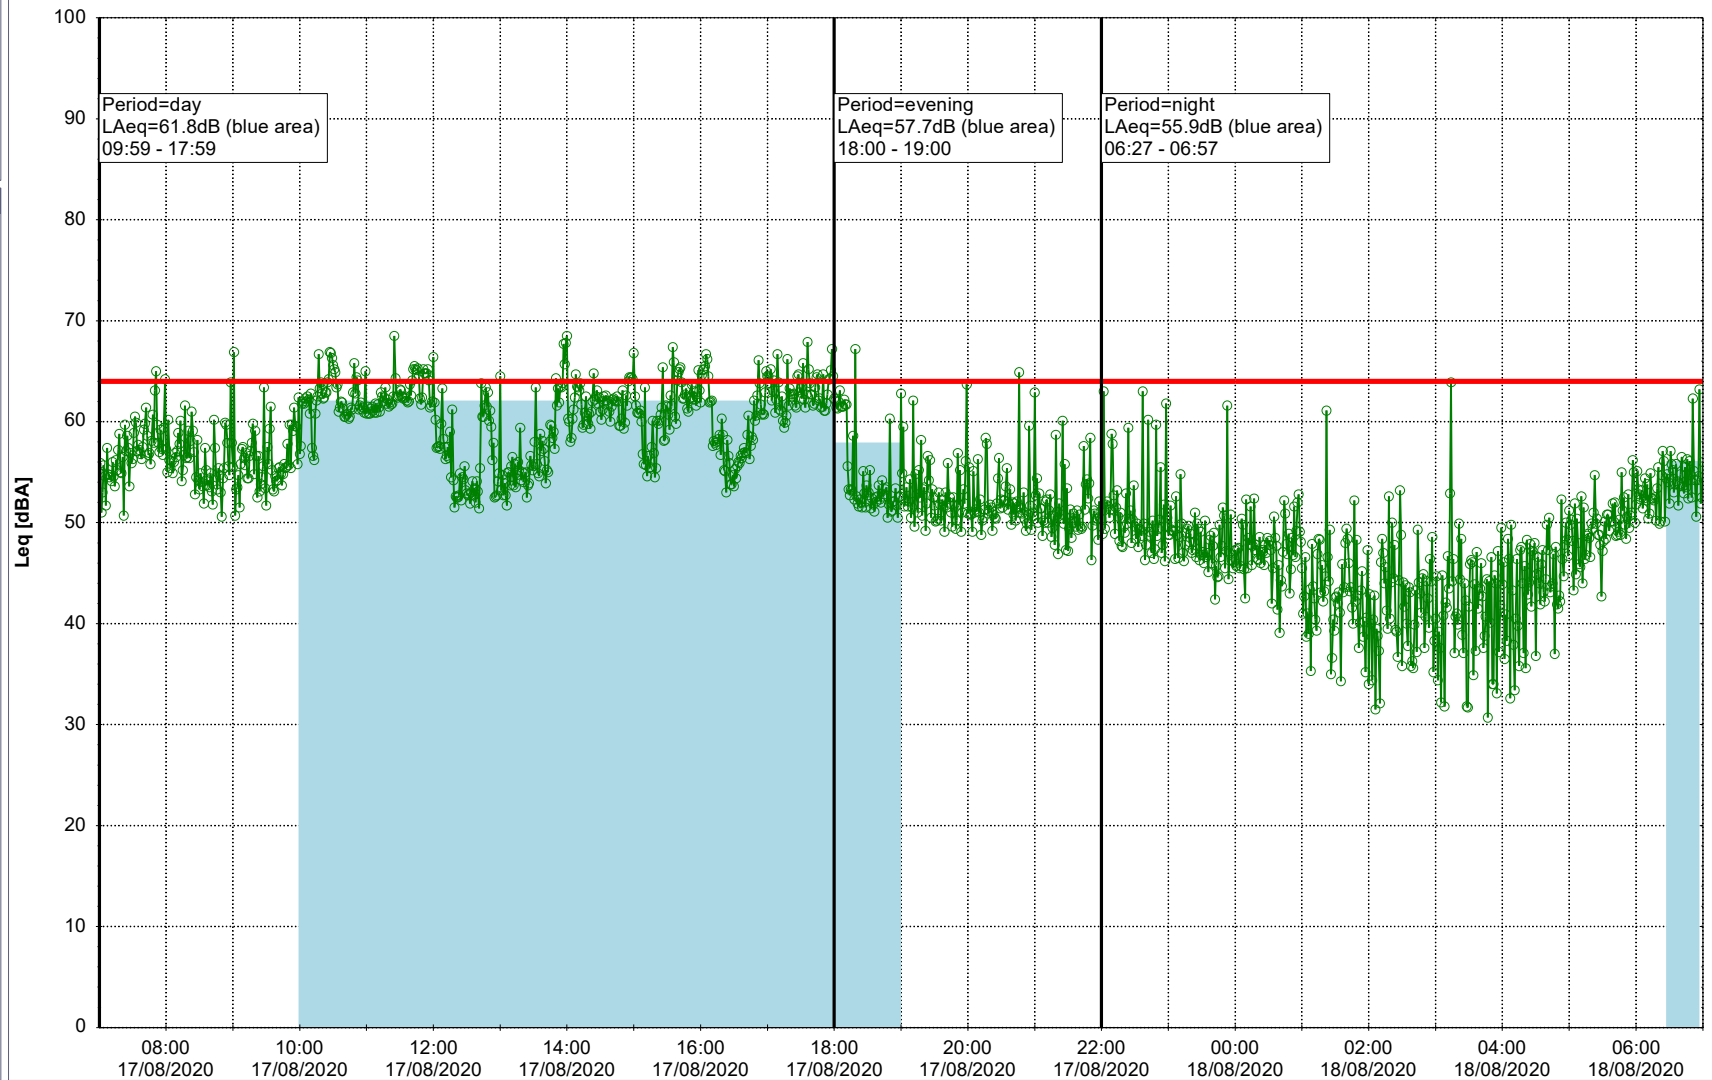

Project: Kronos Sydhavnen
Construction: Gåsebæk
Location: N-V

17/08/2020
18/08/2020

Remarks

...

Noise Time Related Diagram

○○○ GAB_NS01

Project: Kronos Sydhavnen
Construction: Gåsebæk
Location: N-V

18/08/2020
19/08/2020

Remarks

...

Noise Time Related Diagram

○○○ GAB_NS01

Project: Kronos Sydhavnen
Construction: Gåsebæk
Location: N-V

19/08/2020
20/08/2020

Remarks

...

Noise Time Related Diagram

○○○ GAB_NS01

Project: Kronos Sydhavnen
Construction: Gåsebæk
Location: N-V

20/08/2020
21/08/2020

Remarks

...

Noise Time Related Diagram

○○○ GAB_NS01

Project: Kronos Sydhavnen
Construction: Gåsebæk
Location: N-V

21/08/2020
22/08/2020

Noise Time Related Diagram

○○○○ GAB_NS01

Remarks

...

Project: Kronos Sydhavnen
Construction: Gåsebæk
Location: N-V

22/08/2020
23/08/2020