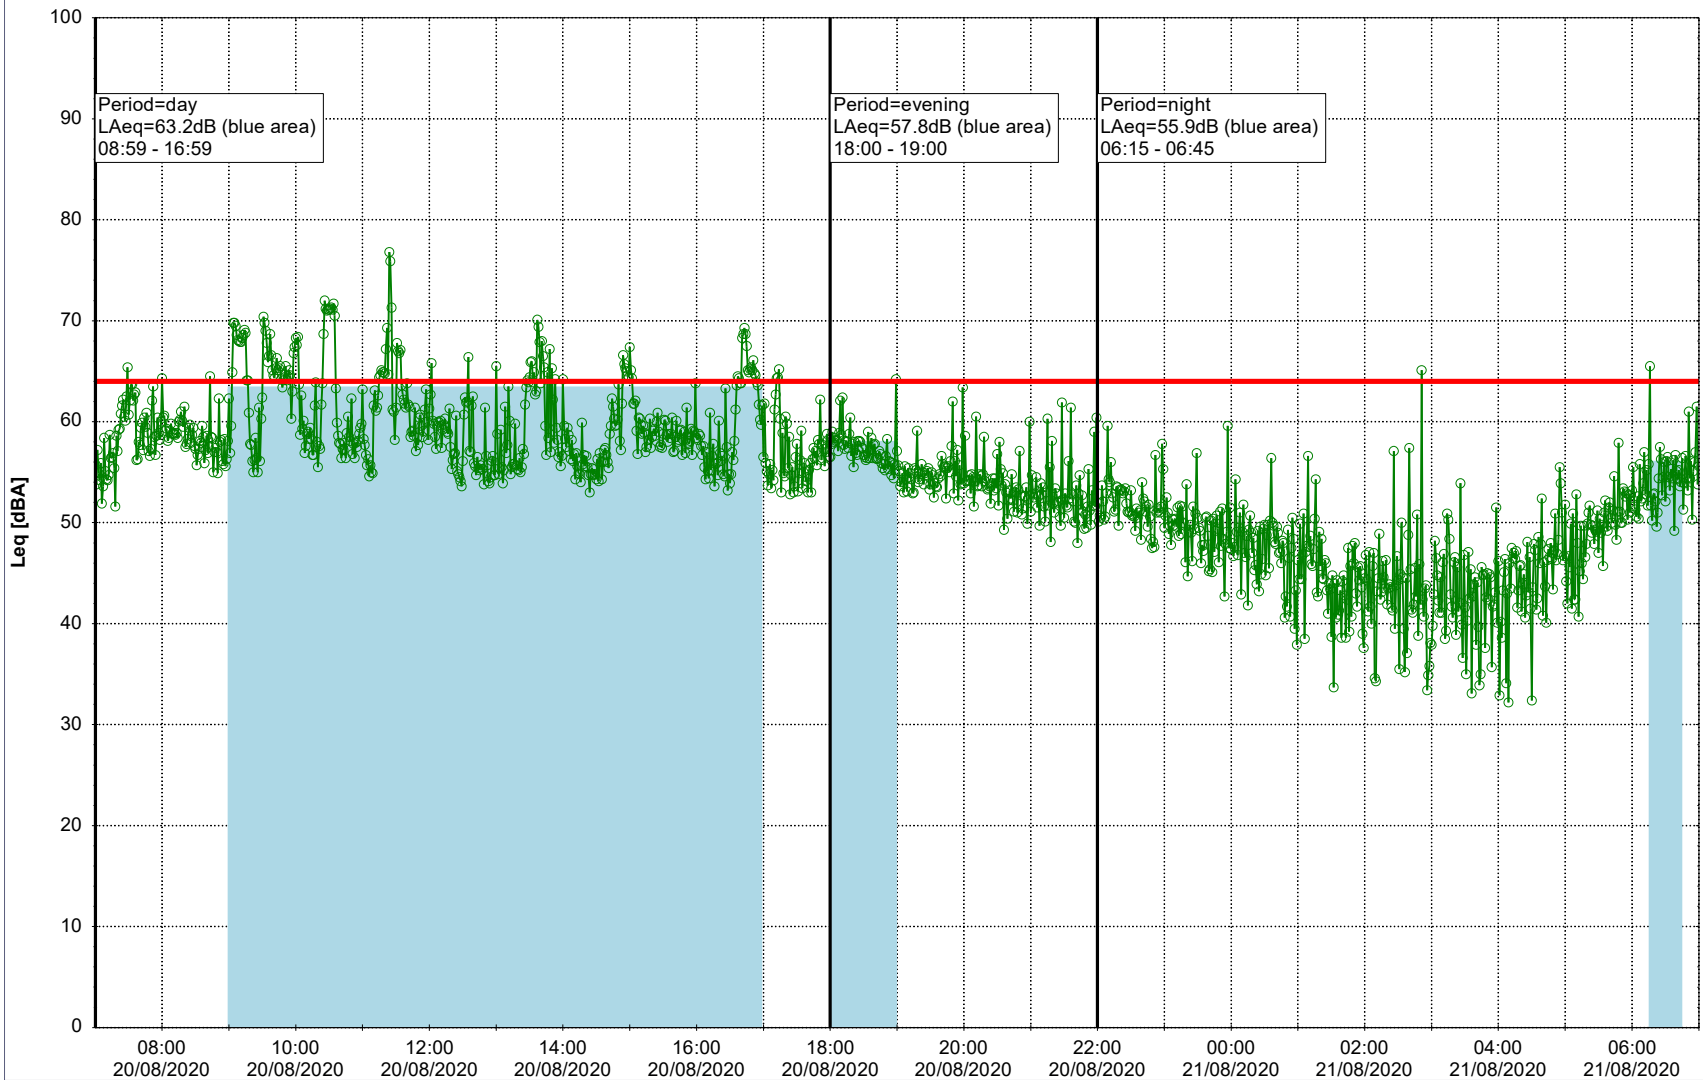

Noise Time Related Diagram

○○○ GAB_NS01

Project: Kronos Sydhavnen
Construction: Gåsebæk
Location: N-V

20/08/2020
21/08/2020

Remarks

...

Noise Time Related Diagram

○○○ GAB_NS01

Project: Kronos Sydhavnen
Construction: Gåsebæk
Location: N-V

21/08/2020
22/08/2020

Noise Time Related Diagram

○○○○ GAB_NS01

Remarks

...

Project: Kronos Sydhavnen
Construction: Gåsebæk
Location: N-V

22/08/2020
23/08/2020

Remarks

...

Noise Time Related Diagram

○○○ GAB_NS01

Project: Kronos Sydhavnen
Construction: Gåsebæk
Location: N-V

23/08/2020
24/08/2020

Noise Time Related Diagram

○○○○ GAB_NS01