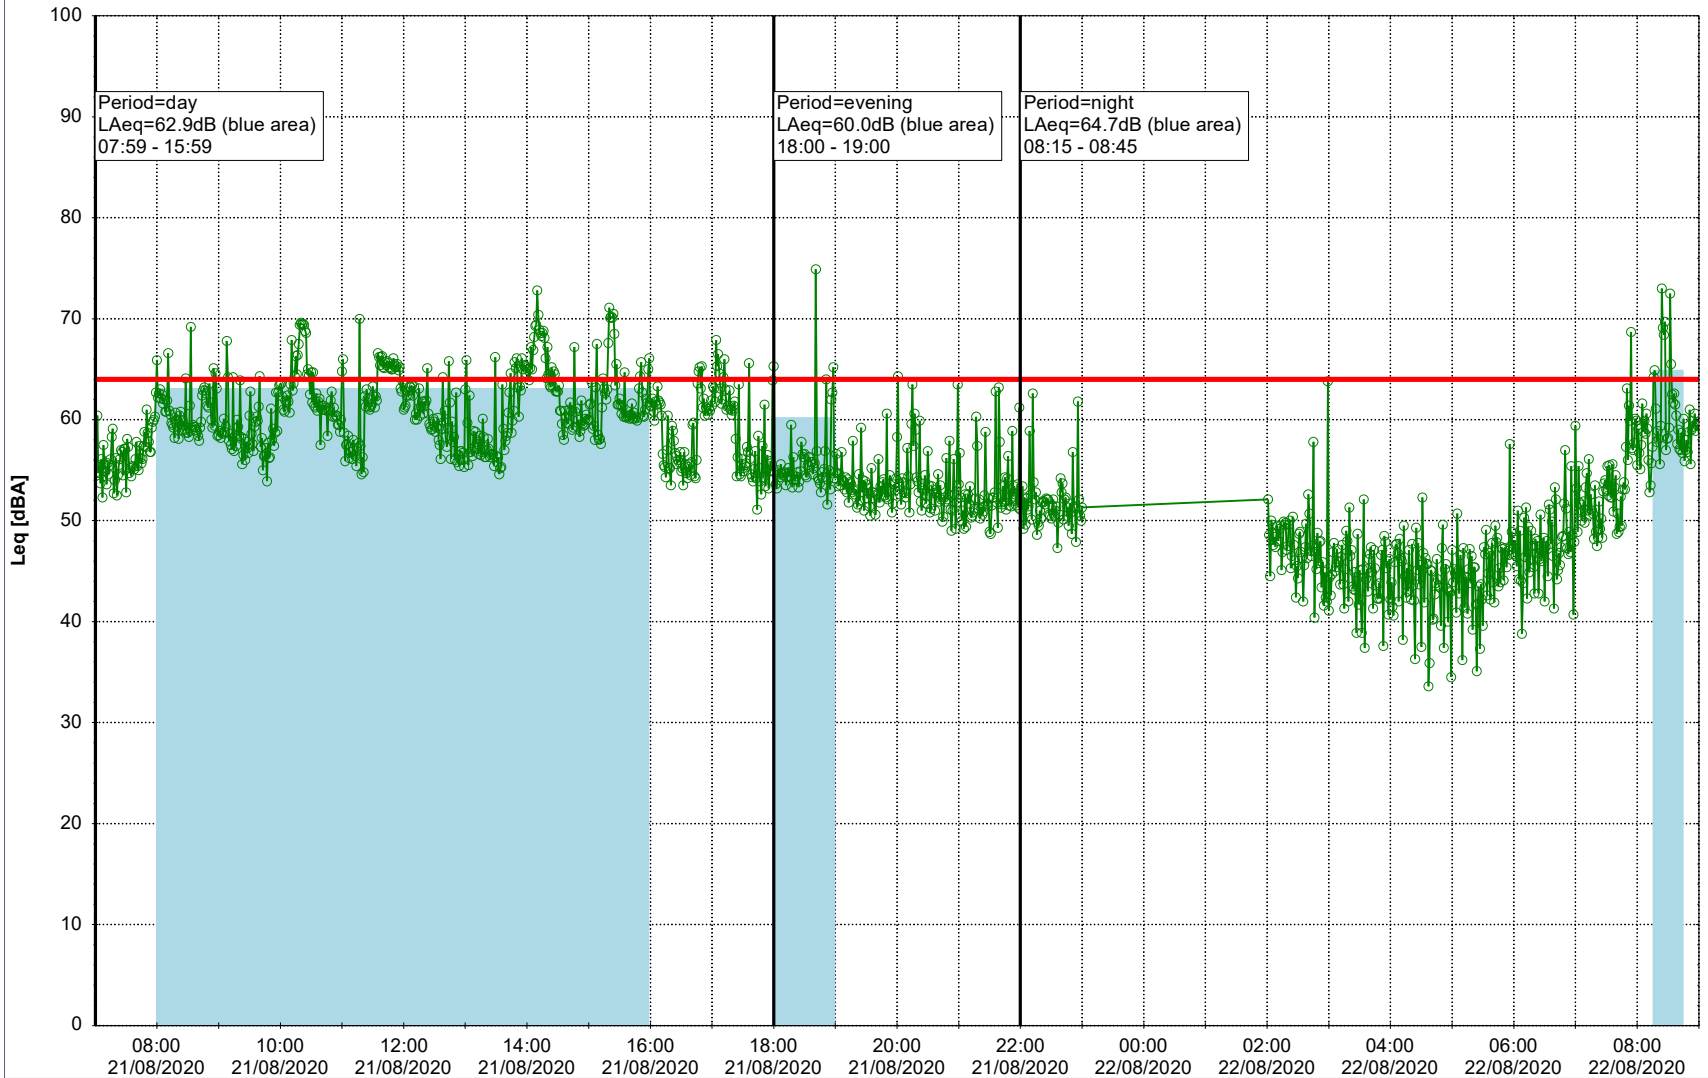

Noise Time Related Diagram

○○○ GAB_NS01

Project: Kronos Sydhavnen
Construction: Gåsebæk
Location: N-V

20/08/2020
21/08/2020

Remarks

...

Noise Time Related Diagram

○○○ GAB_NS01

Project: Kronos Sydhavnen
Construction: Gåsebæk
Location: N-V

21/08/2020
22/08/2020

Noise Time Related Diagram

○○○○ GAB_NS01

Remarks

...

Project: Kronos Sydhavnen
Construction: Gåsebæk
Location: N-V

22/08/2020
23/08/2020

Remarks

...

Noise Time Related Diagram

○○○ GAB_NS01

Project: Kronos Sydhavnen
Construction: Gåsebæk
Location: N-V

23/08/2020
24/08/2020

Noise Time Related Diagram

○○○○ GAB_NS01