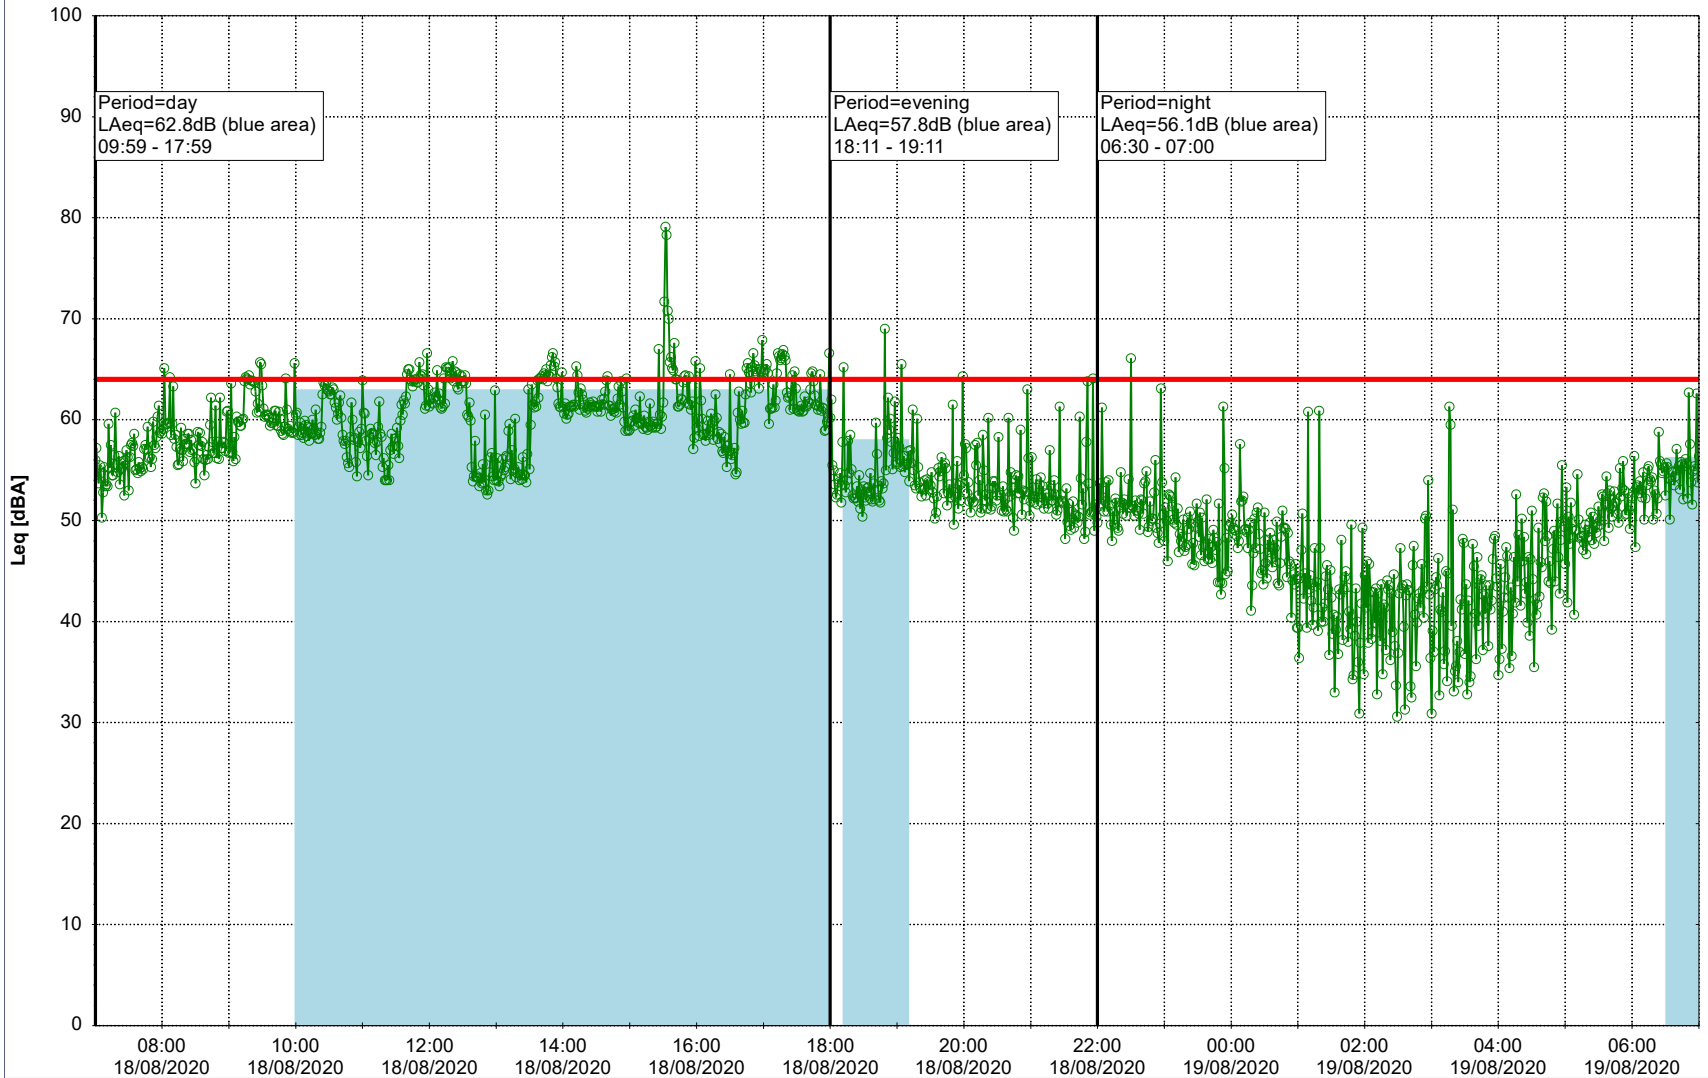

Project: Kronos Sydhavnen
Construction: Gåsebæk
Location: N-V

17/08/2020
18/08/2020

Remarks

...

Noise Time Related Diagram

○○○ GAB_NS01

Project: Kronos Sydhavnen
Construction: Gåsebæk
Location: N-V

18/08/2020
19/08/2020

Remarks

...

Noise Time Related Diagram

○○○ GAB_NS01

Project: Kronos Sydhavnen
Construction: Gåsebæk
Location: N-V

19/08/2020
20/08/2020

Remarks

...

Noise Time Related Diagram

○○○ GAB_NS01

Project: Kronos Sydhavnen
Construction: Gåsebæk
Location: N-V

20/08/2020
21/08/2020

Remarks

...

Noise Time Related Diagram

○○○ GAB_NS01

Project: Kronos Sydhavnen
Construction: Gåsebæk
Location: N-V

21/08/2020
22/08/2020

Noise Time Related Diagram

○○○○ GAB_NS01

Remarks

...

Project: Kronos Sydhavnen
Construction: Gåsebæk
Location: N-V

22/08/2020
23/08/2020