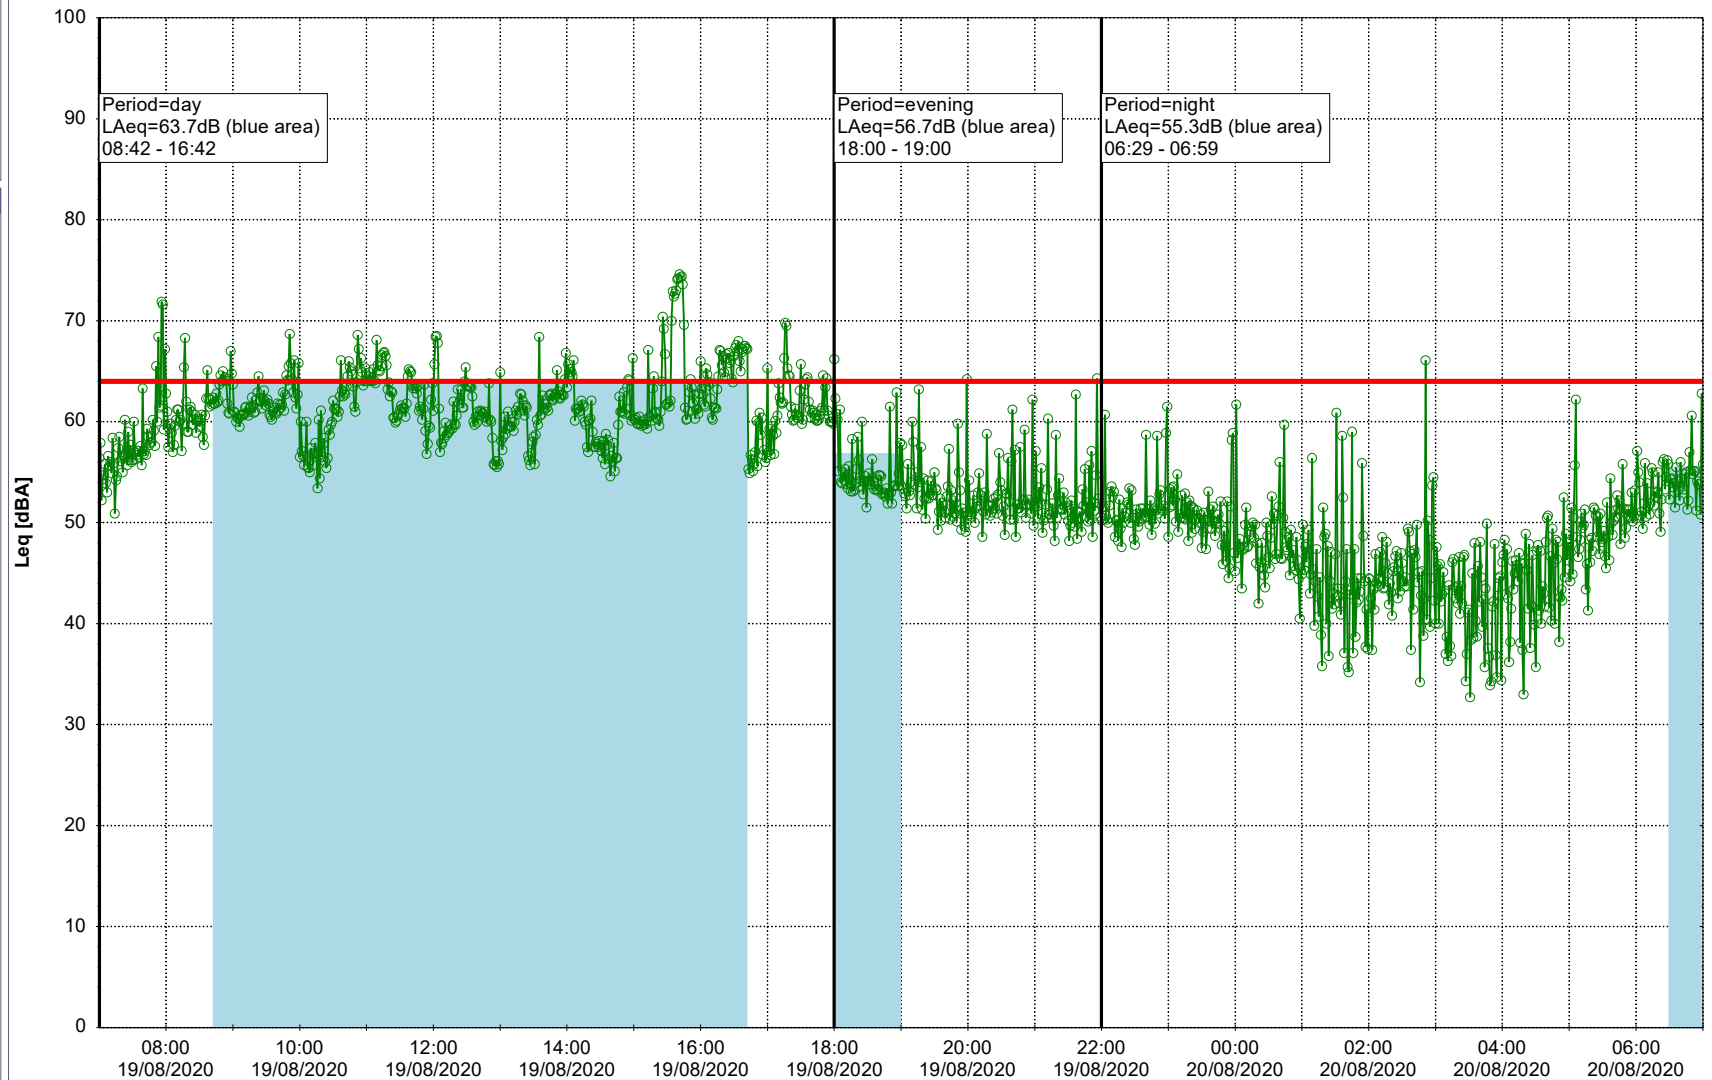

Remarks

...

Noise Time Related Diagram

○○○ GAB_NS01

Project: Kronos Sydhavnen
Construction: Gåsebæk
Location: N-V

19/08/2020
20/08/2020

Remarks

...

Noise Time Related Diagram

○○○ GAB_NS01

Project: Kronos Sydhavnen
Construction: Gåsebæk
Location: N-V

20/08/2020
21/08/2020

Remarks

...

Noise Time Related Diagram

○○○ GAB_NS01

Project: Kronos Sydhavnen
Construction: Gåsebæk
Location: N-V

21/08/2020
22/08/2020

Noise Time Related Diagram

○○○○ GAB_NS01

Remarks

...

Project: Kronos Sydhavnen
Construction: Gåsebæk
Location: N-V

22/08/2020
23/08/2020

Remarks

...

Noise Time Related Diagram

○○○ GAB_NS01

Project: Kronos Sydhavnen
Construction: Gåsebæk
Location: N-V

23/08/2020
24/08/2020

Noise Time Related Diagram

○○○○ GAB_NS01