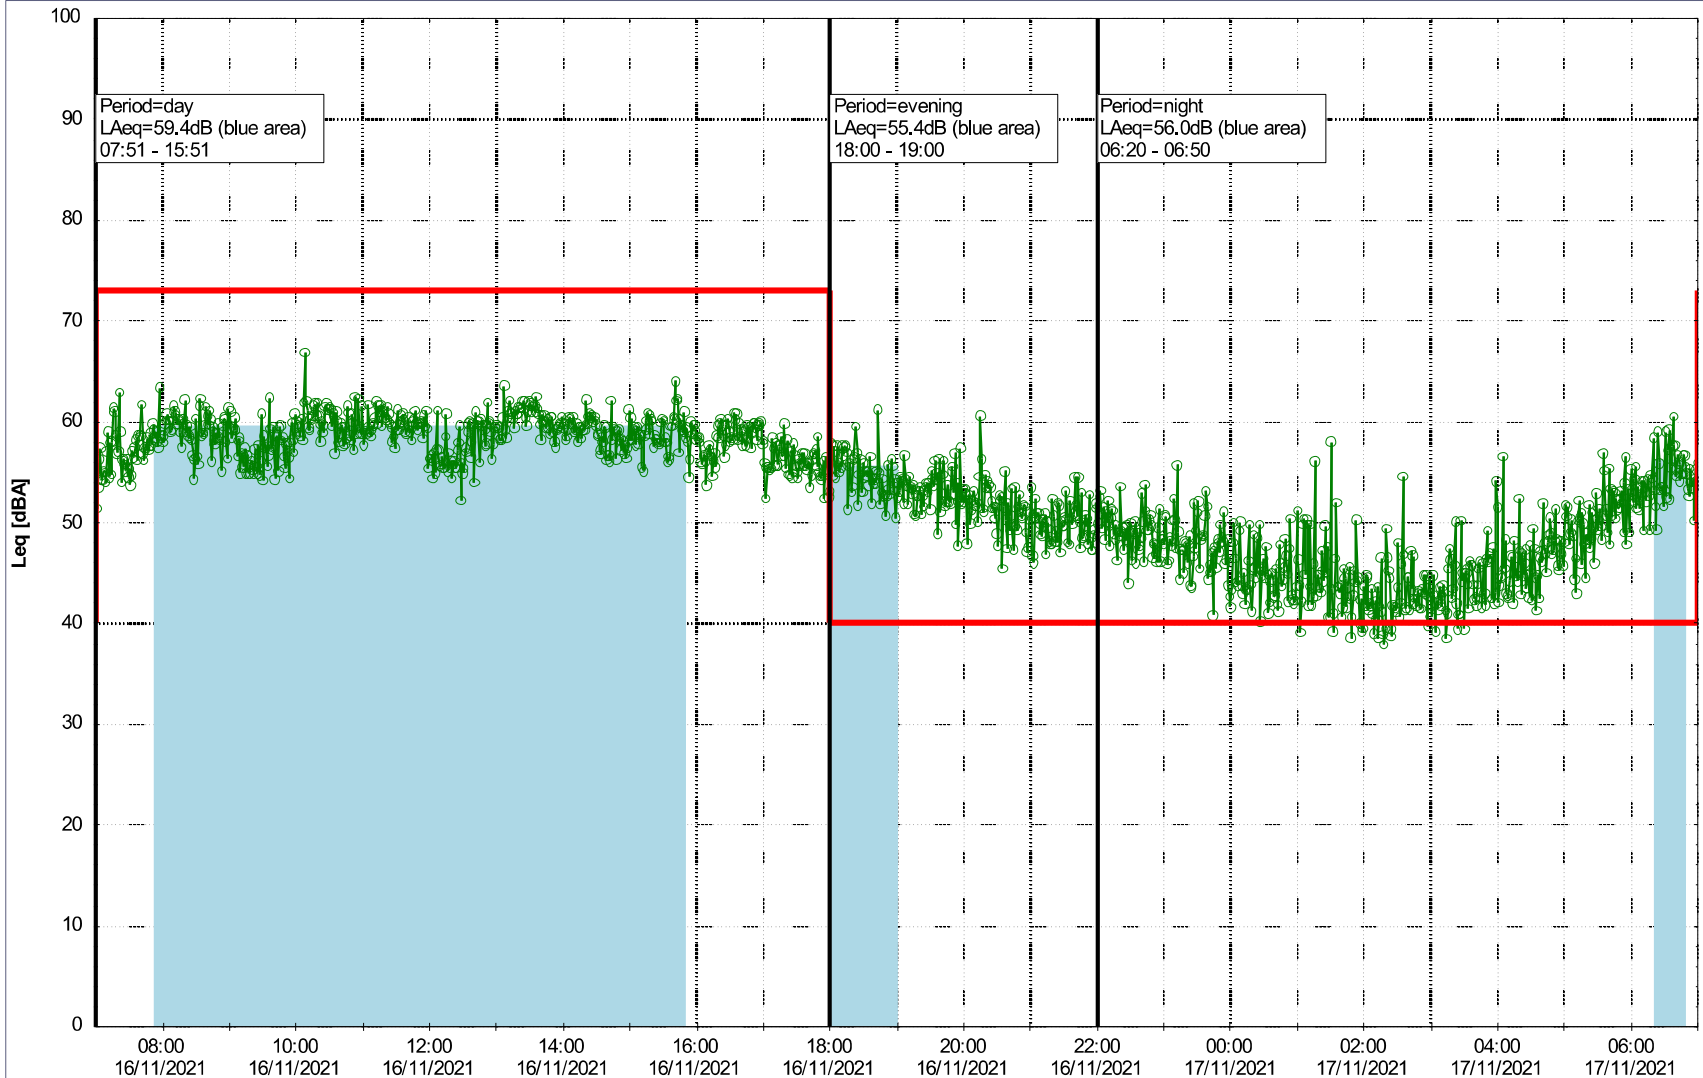

Plan View

Remarks

...

Noise Time Related Diagram

16/11/2021
17/11/2021

○○○○ HOL_NS01

Project: Kronos Sydhavnen
Construction: Havneholmen
Location: N-V

Plan View

Remarks

...

Noise Time Related Diagram

17/11/2021
18/11/2021

o o o o HOL_NS01

Project: Kronos Sydhavnen
Construction: Havneholmen
Location: N-V

Plan View

Noise Time Related Diagram

18/11/2021
19/11/2021

o o o o HOL_NS01

Project: Kronos Sydhavnen
Construction: Havneholmen
Location: N-V

Plan View

Remarks

...

Noise Time Related Diagram

19/11/2021
20/11/2021

o o o o HOL_NS01

Project: Kronos Sydhavnen
Construction: Havneholmen
Location: N-V

Plan View

Noise Time Related Diagram

20/11/2021
21/11/2021

o o o o HOL_NS01

Project: Kronos Sydhavnen
Construction: Havneholmen
Location: N-V