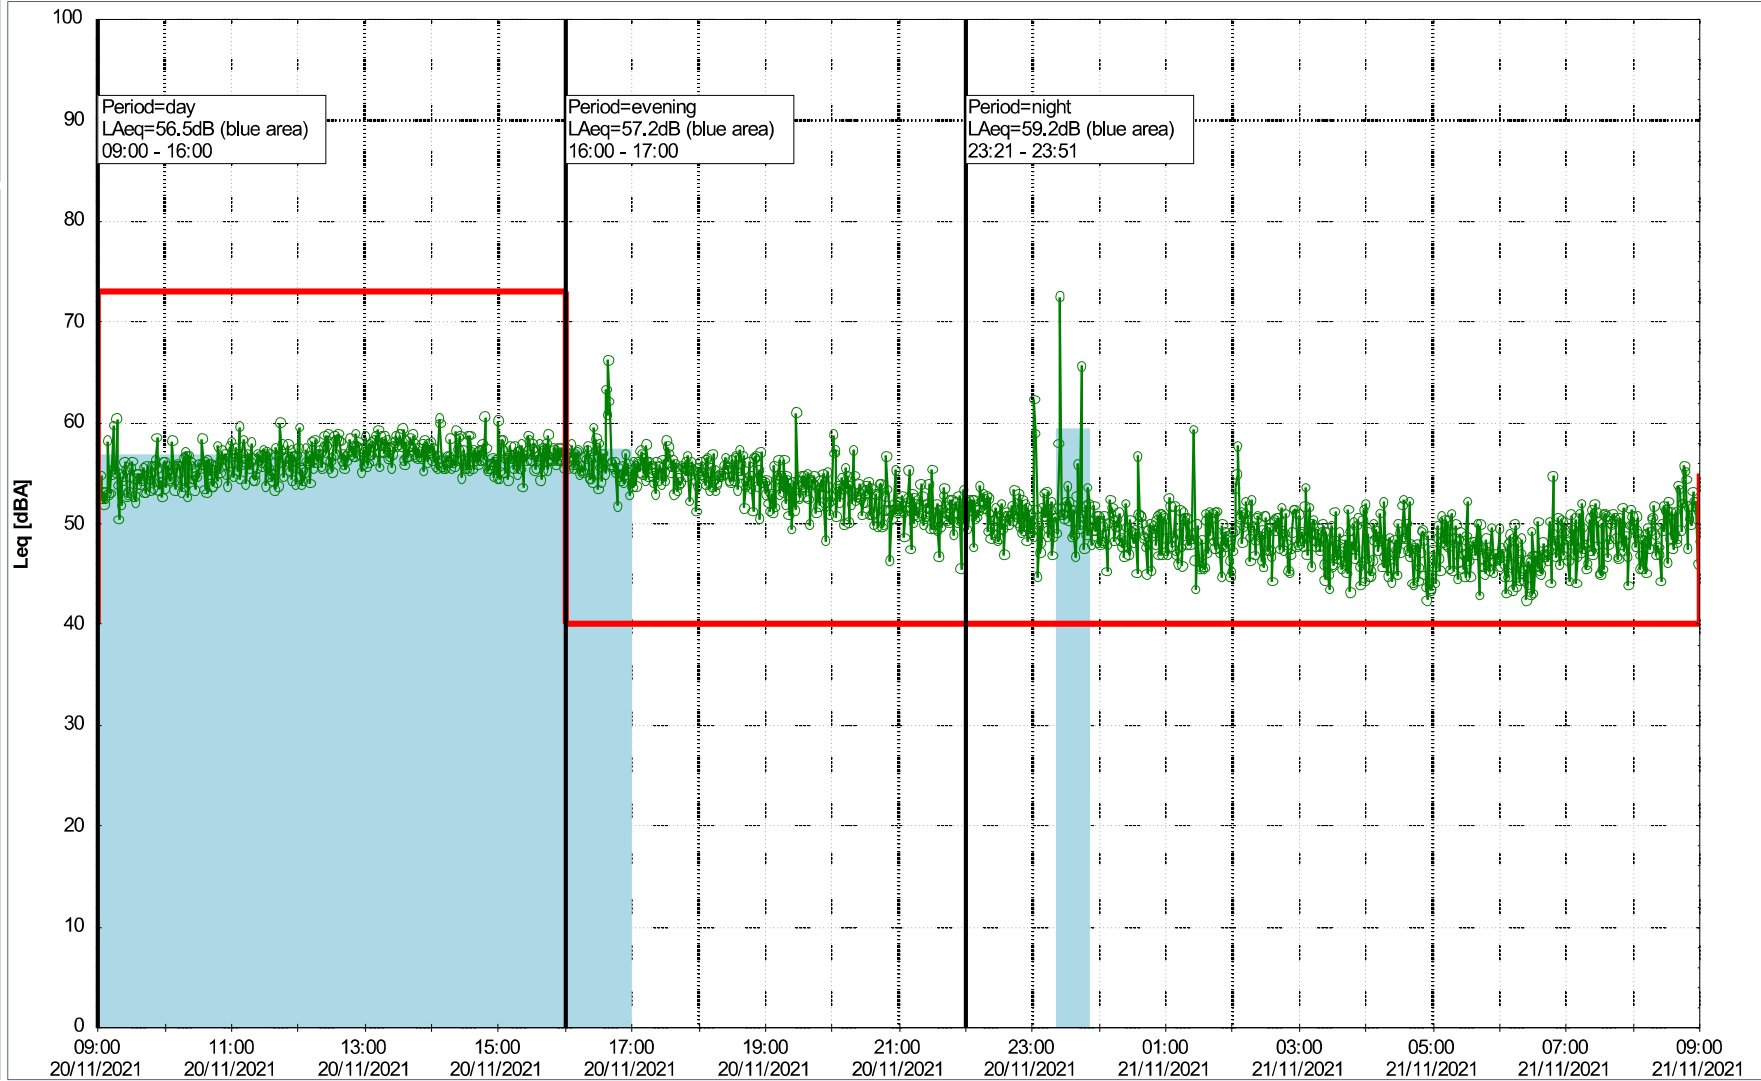

o o o o HOL_NS01

Project: Kronos Sydhavnen
Construction: Havneholmen
Location: N-V

Plan View

Noise Time Related Diagram

20/11/2021
21/11/2021

o o o o HOL_NS01

Project: Kronos Sydhavnen
Construction: Havneholmen
Location: N-V

Plan View

Remarks

...

Noise Time Related Diagram

21/11/2021
22/11/2021

o o o o HOL_NS01