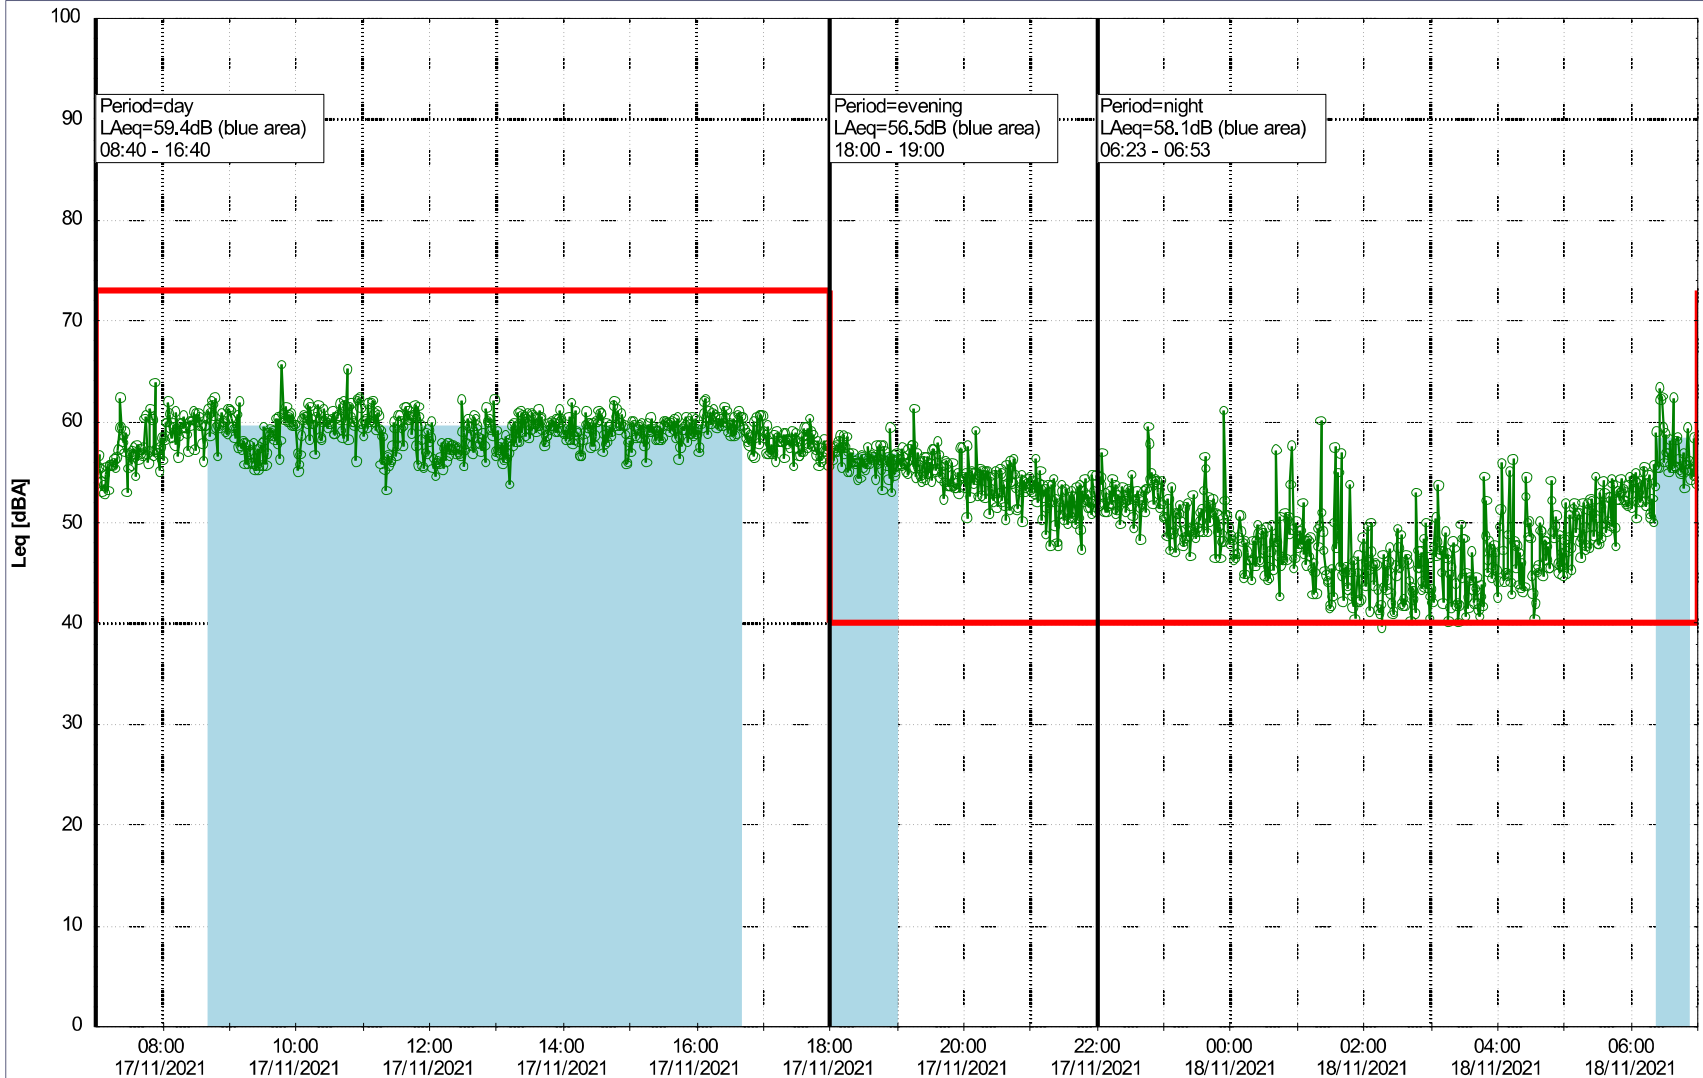

Plan View

Remarks

...

Noise Time Related Diagram

16/11/2021
17/11/2021

○○○○ HOL_NS01

Project: Kronos Sydhavnen
Construction: Havneholmen
Location: N-V

Plan View

Remarks

...

Noise Time Related Diagram

17/11/2021
18/11/2021

o o o o HOL_NS01

Project: Kronos Sydhavnen
Construction: Havneholmen
Location: N-V

Plan View

Noise Time Related Diagram

18/11/2021
19/11/2021

o o o o HOL_NS01

Project: Kronos Sydhavnen
Construction: Havneholmen
Location: N-V

Plan View

Remarks

...

Noise Time Related Diagram

19/11/2021
20/11/2021

o o o o HOL_NS01

Project: Kronos Sydhavnen
Construction: Havneholmen
Location: N-V

Plan View

Noise Time Related Diagram

20/11/2021
21/11/2021

o o o o HOL_NS01

Project: Kronos Sydhavnen
Construction: Havneholmen
Location: N-V