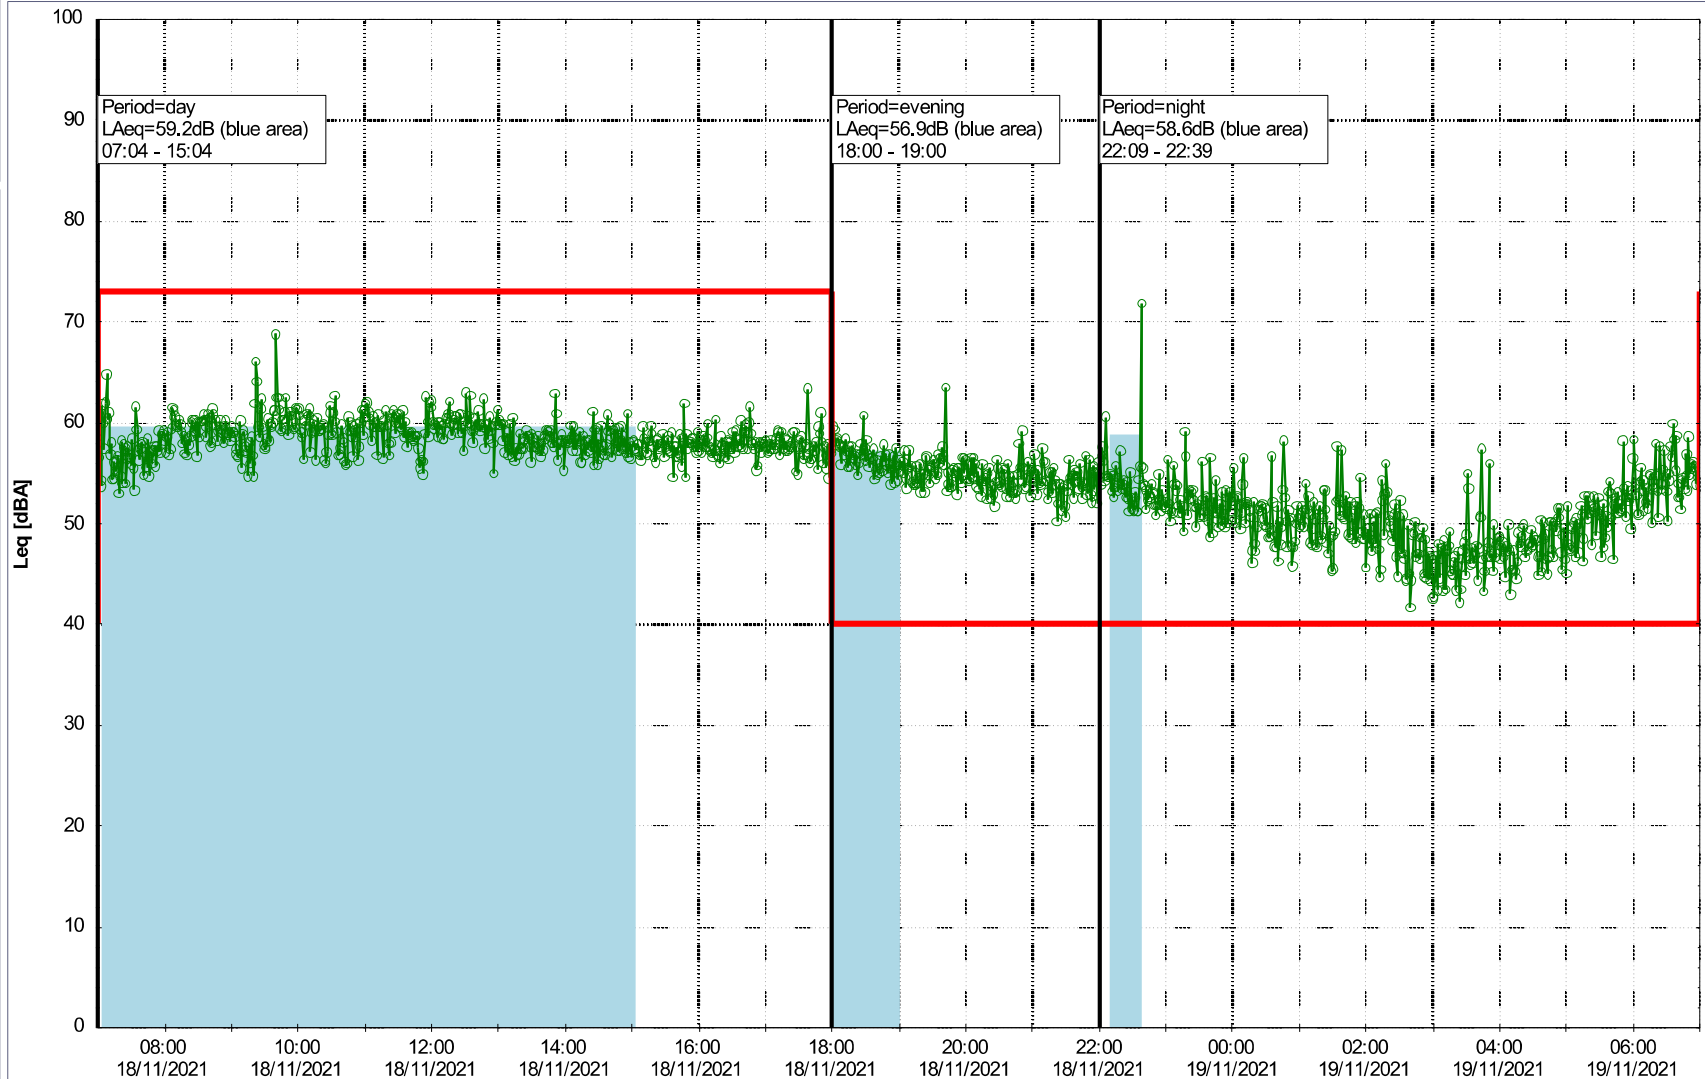

Remarks

...

Noise Time Related Diagram

17/11/2021
18/11/2021

o o o o HOL_NS01

Project: Kronos Sydhavnen
Construction: Havneholmen
Location: N-V

Plan View

Noise Time Related Diagram

18/11/2021
19/11/2021

o o o o HOL_NS01

Project: Kronos Sydhavnen
Construction: Havneholmen
Location: N-V

Plan View

Remarks

...

Noise Time Related Diagram

19/11/2021
20/11/2021

o o o o HOL_NS01

Project: Kronos Sydhavnen
Construction: Havneholmen
Location: N-V

Plan View

Noise Time Related Diagram

20/11/2021
21/11/2021

o o o o HOL_NS01

Project: Kronos Sydhavnen
Construction: Havneholmen
Location: N-V