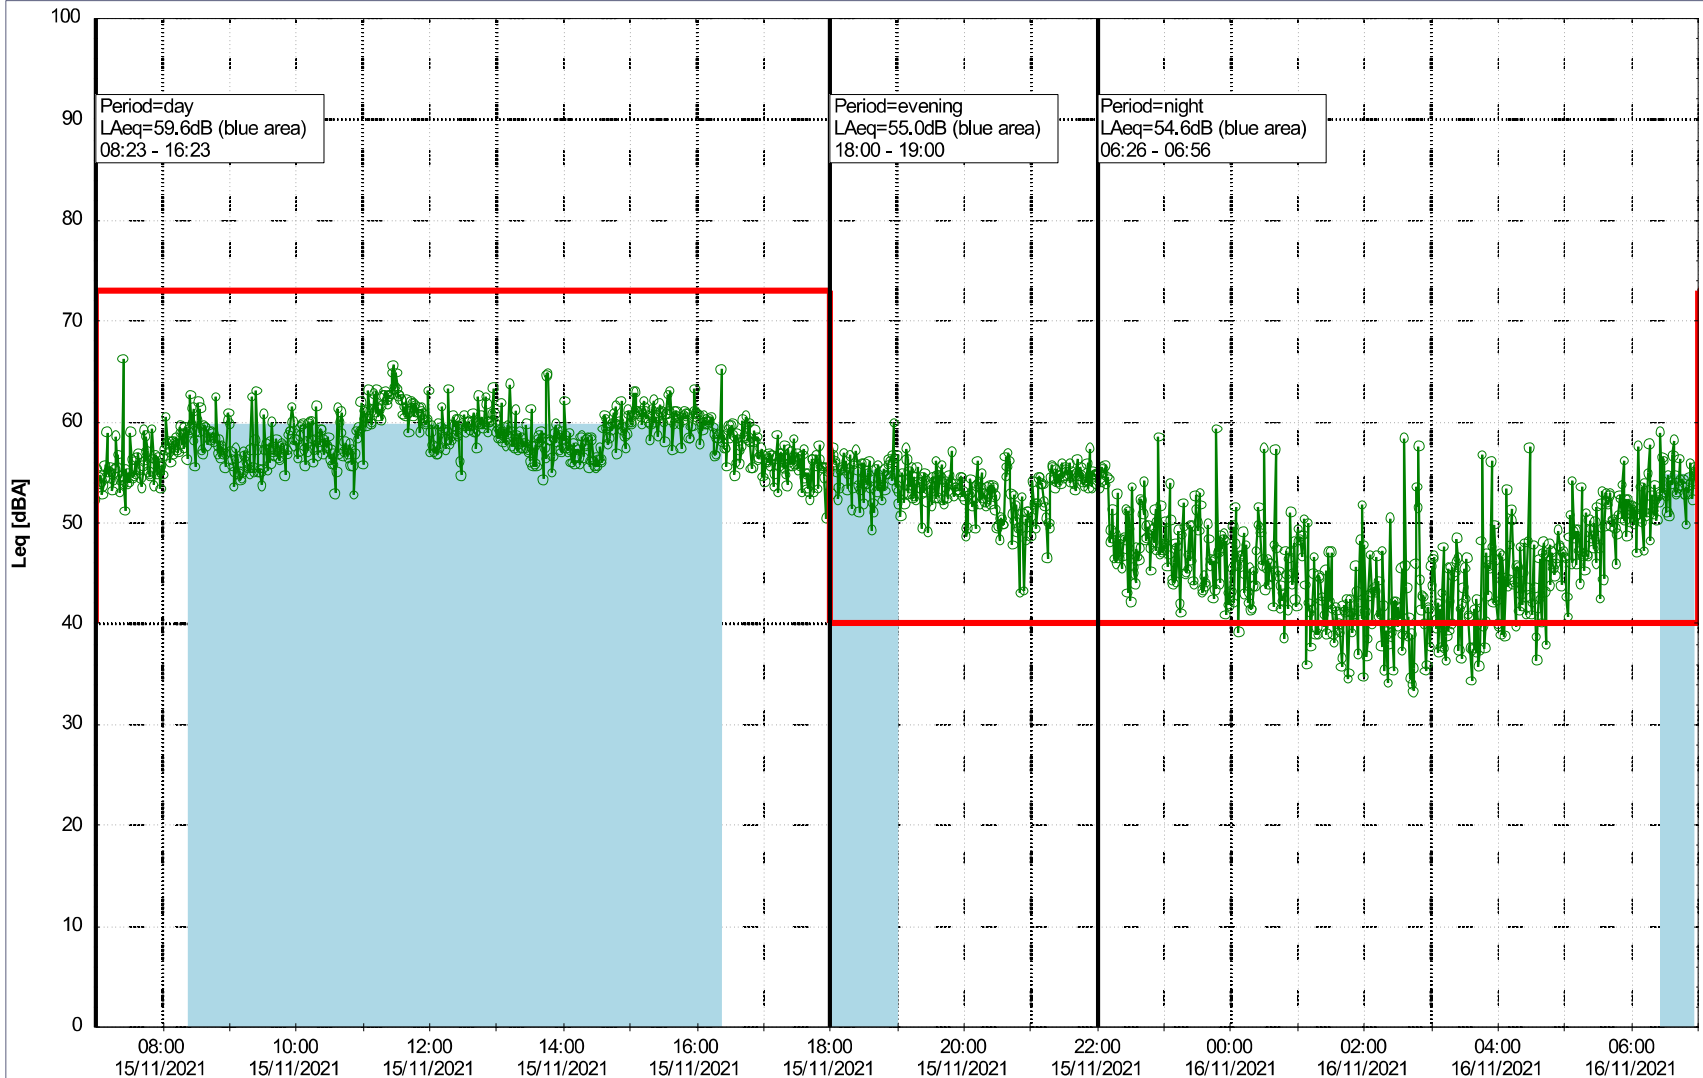

Project: Kronos Sydhavnen
Construction: Havneholmen
Location: N-V

Plan View

Remarks

...

Noise Time Related Diagram

15/11/2021
16/11/2021

o o o o HOL_NS01

Project: Kronos Sydhavnen
Construction: Havneholmen
Location: N-V

Plan View

Remarks

...

Noise Time Related Diagram

16/11/2021
17/11/2021

○○○○ HOL_NS01

Project: Kronos Sydhavnen
Construction: Havneholmen
Location: N-V

Plan View

Remarks

...

Noise Time Related Diagram

17/11/2021
18/11/2021

o o o o HOL_NS01

Project: Kronos Sydhavnen
Construction: Havneholmen
Location: N-V

Plan View

Noise Time Related Diagram

18/11/2021
19/11/2021

o o o o HOL_NS01

Project: Kronos Sydhavnen
Construction: Havneholmen
Location: N-V

Plan View

Remarks

...

Noise Time Related Diagram

19/11/2021
20/11/2021