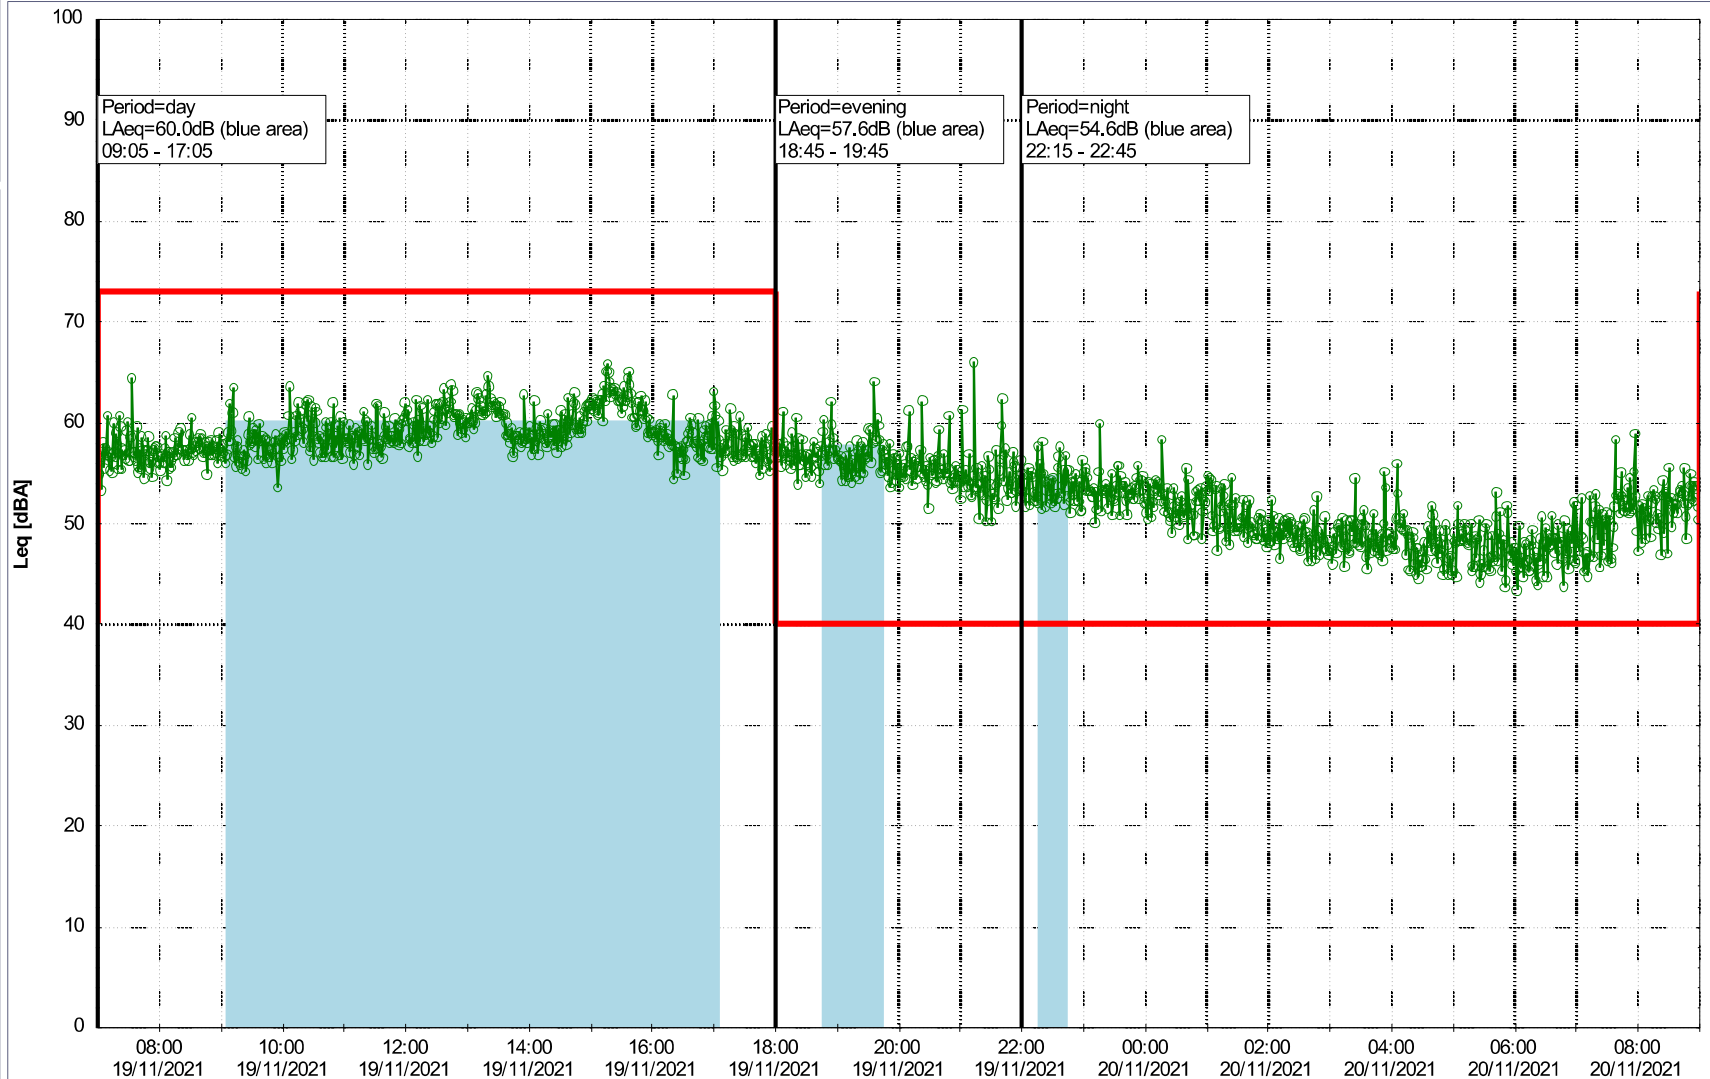

18/11/2021
19/11/2021

o o o o HOL_NS01

Project: Kronos Sydhavnen
Construction: Havneholmen
Location: N-V

Plan View

Remarks

...

Noise Time Related Diagram

19/11/2021
20/11/2021

o o o o HOL_NS01

Project: Kronos Sydhavnen
Construction: Havneholmen
Location: N-V

Plan View

Noise Time Related Diagram

20/11/2021
21/11/2021

o o o o HOL_NS01

Project: Kronos Sydhavnen
Construction: Havneholmen
Location: N-V