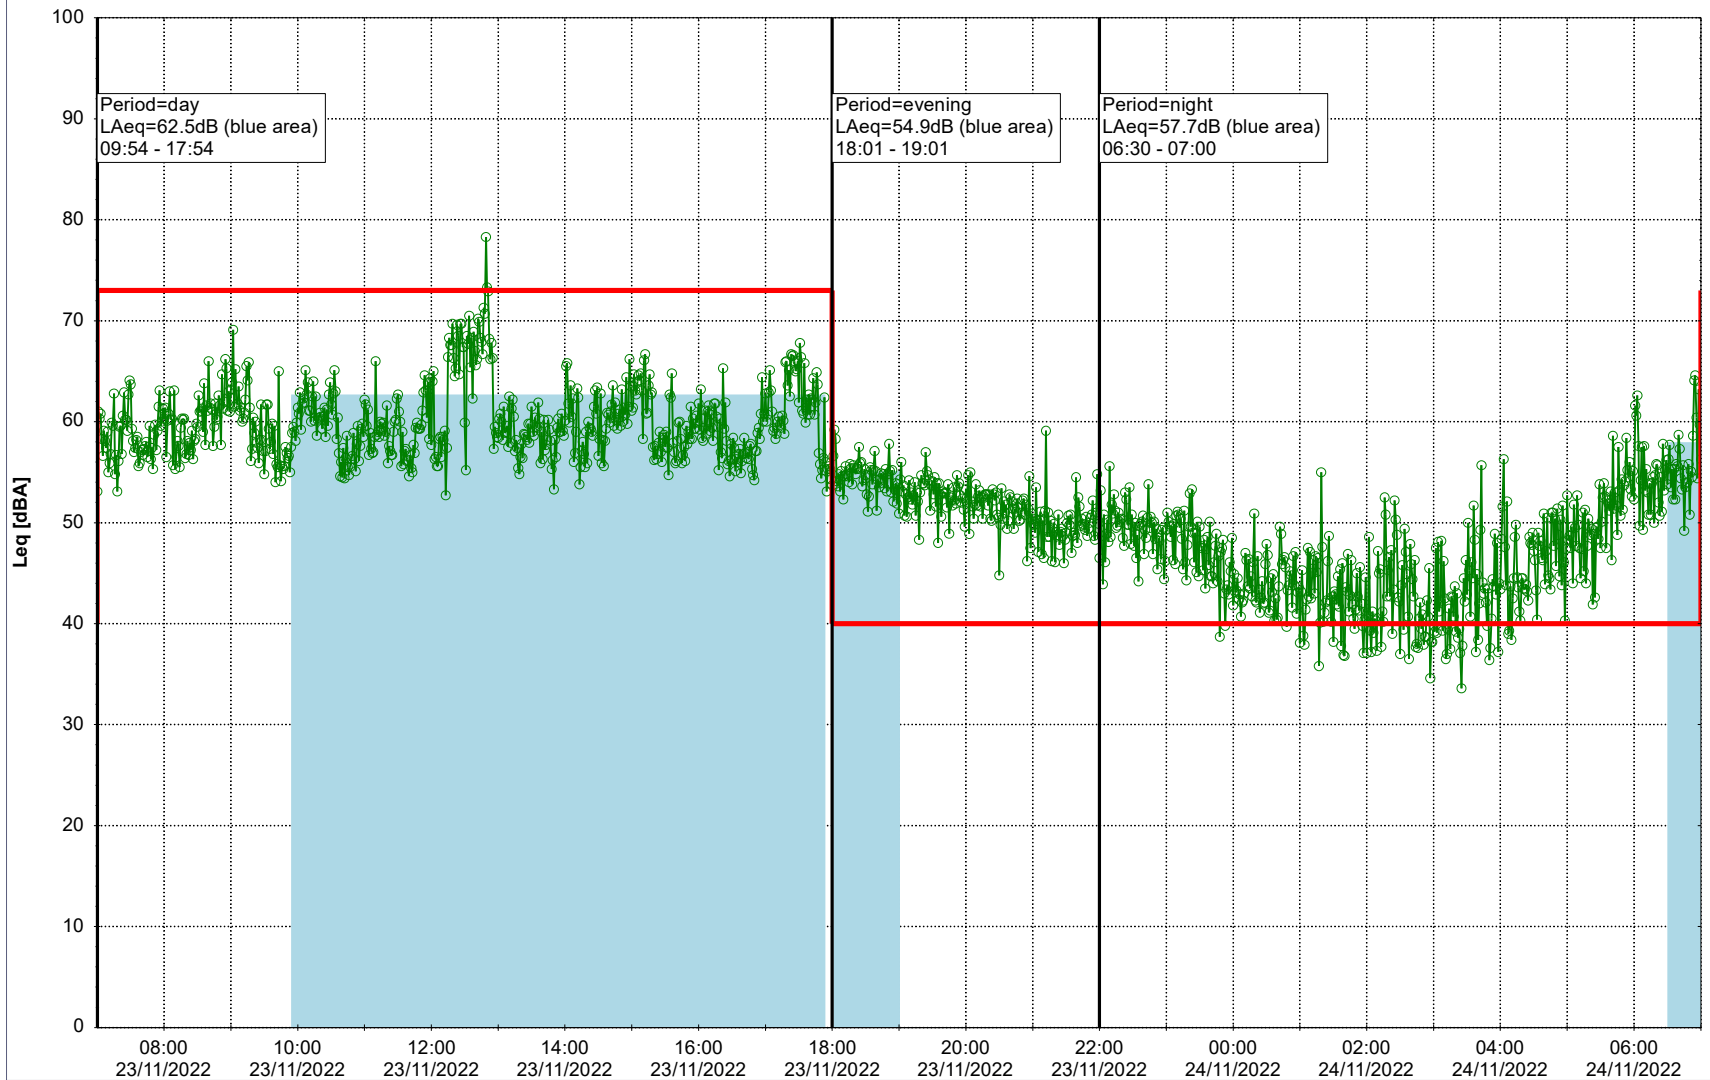

Plan View

Remarks

...

Noise Time Related Diagram

22/11/2022
23/11/2022

○ ○ ○ ○ HOL_NS01

Project: Kronos Sydhavnen
Construction: Havneholmen
Location: N-V

Plan View

Remarks

...

Noise Time Related Diagram

23/11/2022
24/11/2022

○ ○ ○ ○ HOL_NS01

Project: Kronos Sydhavnen
Construction: Havneholmen
Location: N-V

Plan View

Remarks

...

Noise Time Related Diagram

24/11/2022
25/11/2022

○ ○ ○ ○ HOL_NS01

Project: Kronos Sydhavnen
Construction: Havneholmen
Location: N-V

Plan View

Remarks

...

Noise Time Related Diagram

25/11/2022
26/11/2022

○ ○ ○ ○ HOL_NS01

Project: Kronos Sydhavnen
Construction: Havneholmen
Location: N-V

Plan View

Remarks

...

Noise Time Related Diagram