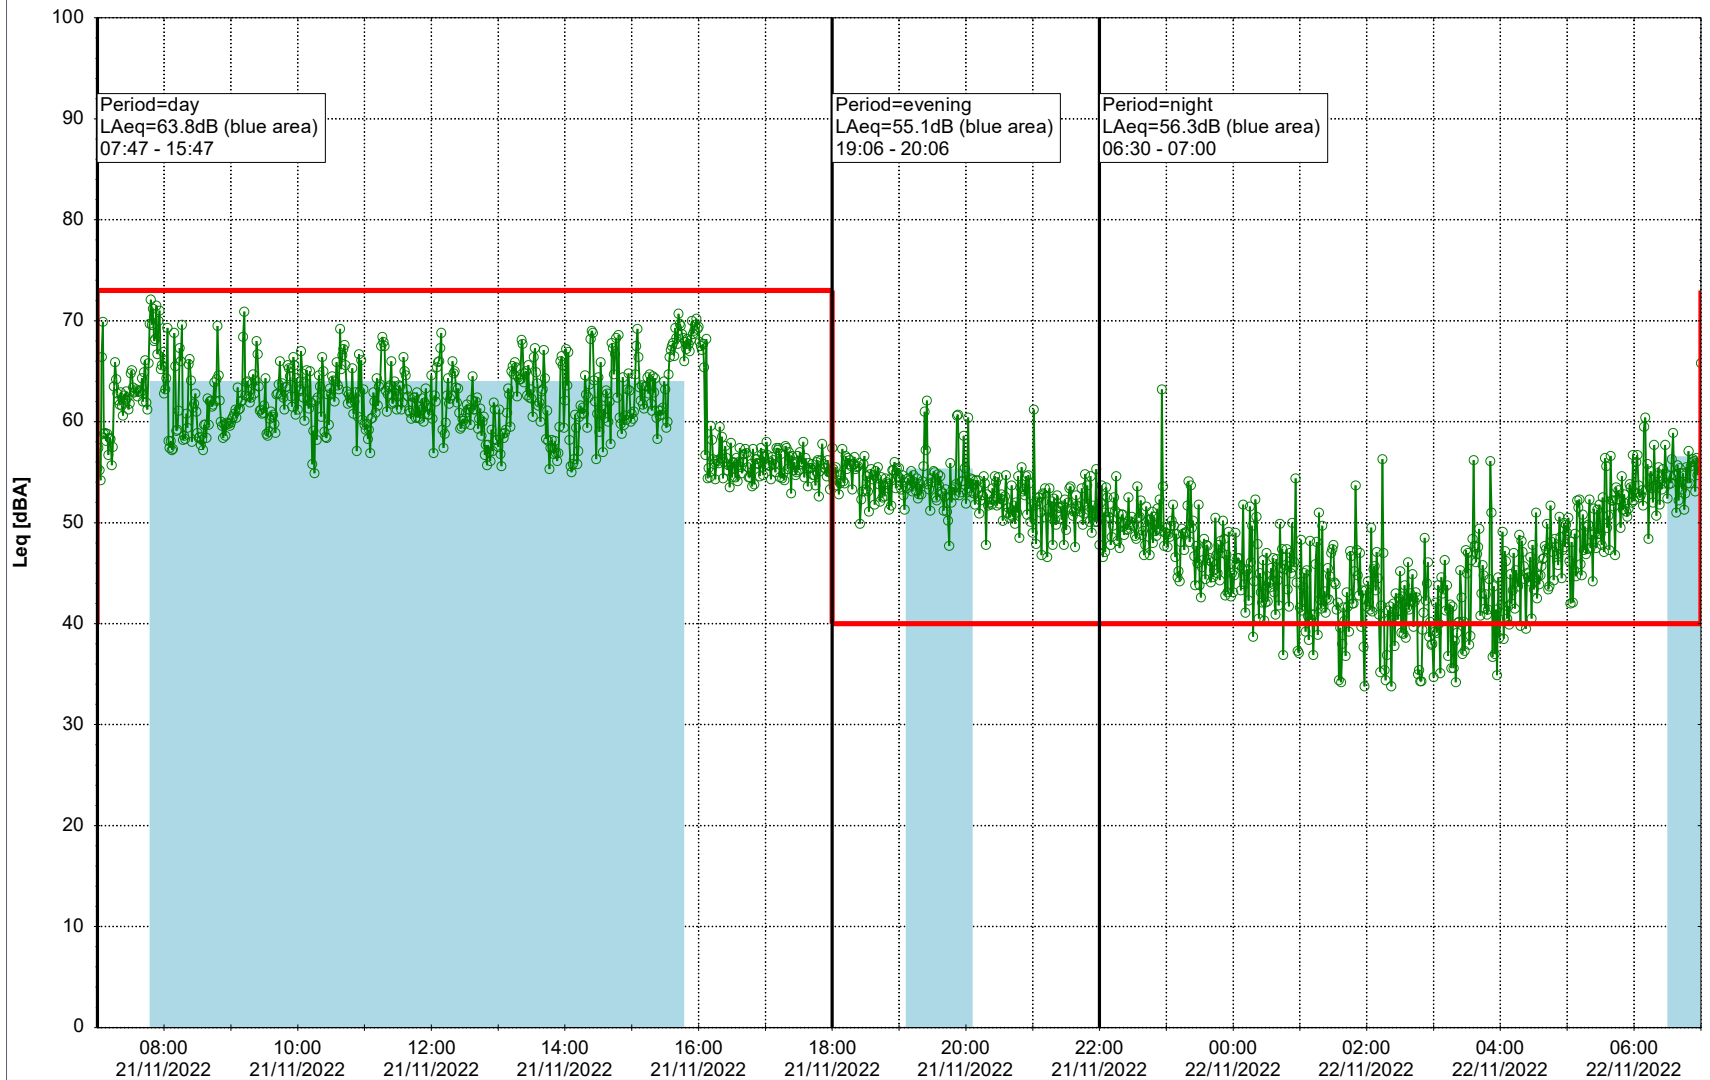

Project: Kronos Sydhavnen
Construction: Havneholmen
Location: N-V

Plan View

Remarks

...

Noise Time Related Diagram

21/11/2022
22/11/2022

○ ○ ○ ○ HOL_NS01

Project: Kronos Sydhavnen
Construction: Havneholmen
Location: N-V

Plan View

Remarks

...

Noise Time Related Diagram

22/11/2022
23/11/2022

○ ○ ○ ○ HOL_NS01

Project: Kronos Sydhavnen
Construction: Havneholmen
Location: N-V

Plan View

Remarks

...

Noise Time Related Diagram

23/11/2022
24/11/2022

○ ○ ○ ○ HOL_NS01

Project: Kronos Sydhavnen
Construction: Havneholmen
Location: N-V

Plan View

Remarks

Noise Time Related Diagram

25/11/2022
26/11/2022

○ ○ ○ ○ HOL_NS01

Project: Kronos Sydhavnen
Construction: Havneholmen
Location: N-V

Plan View

Remarks

...

Noise Time Related Diagram