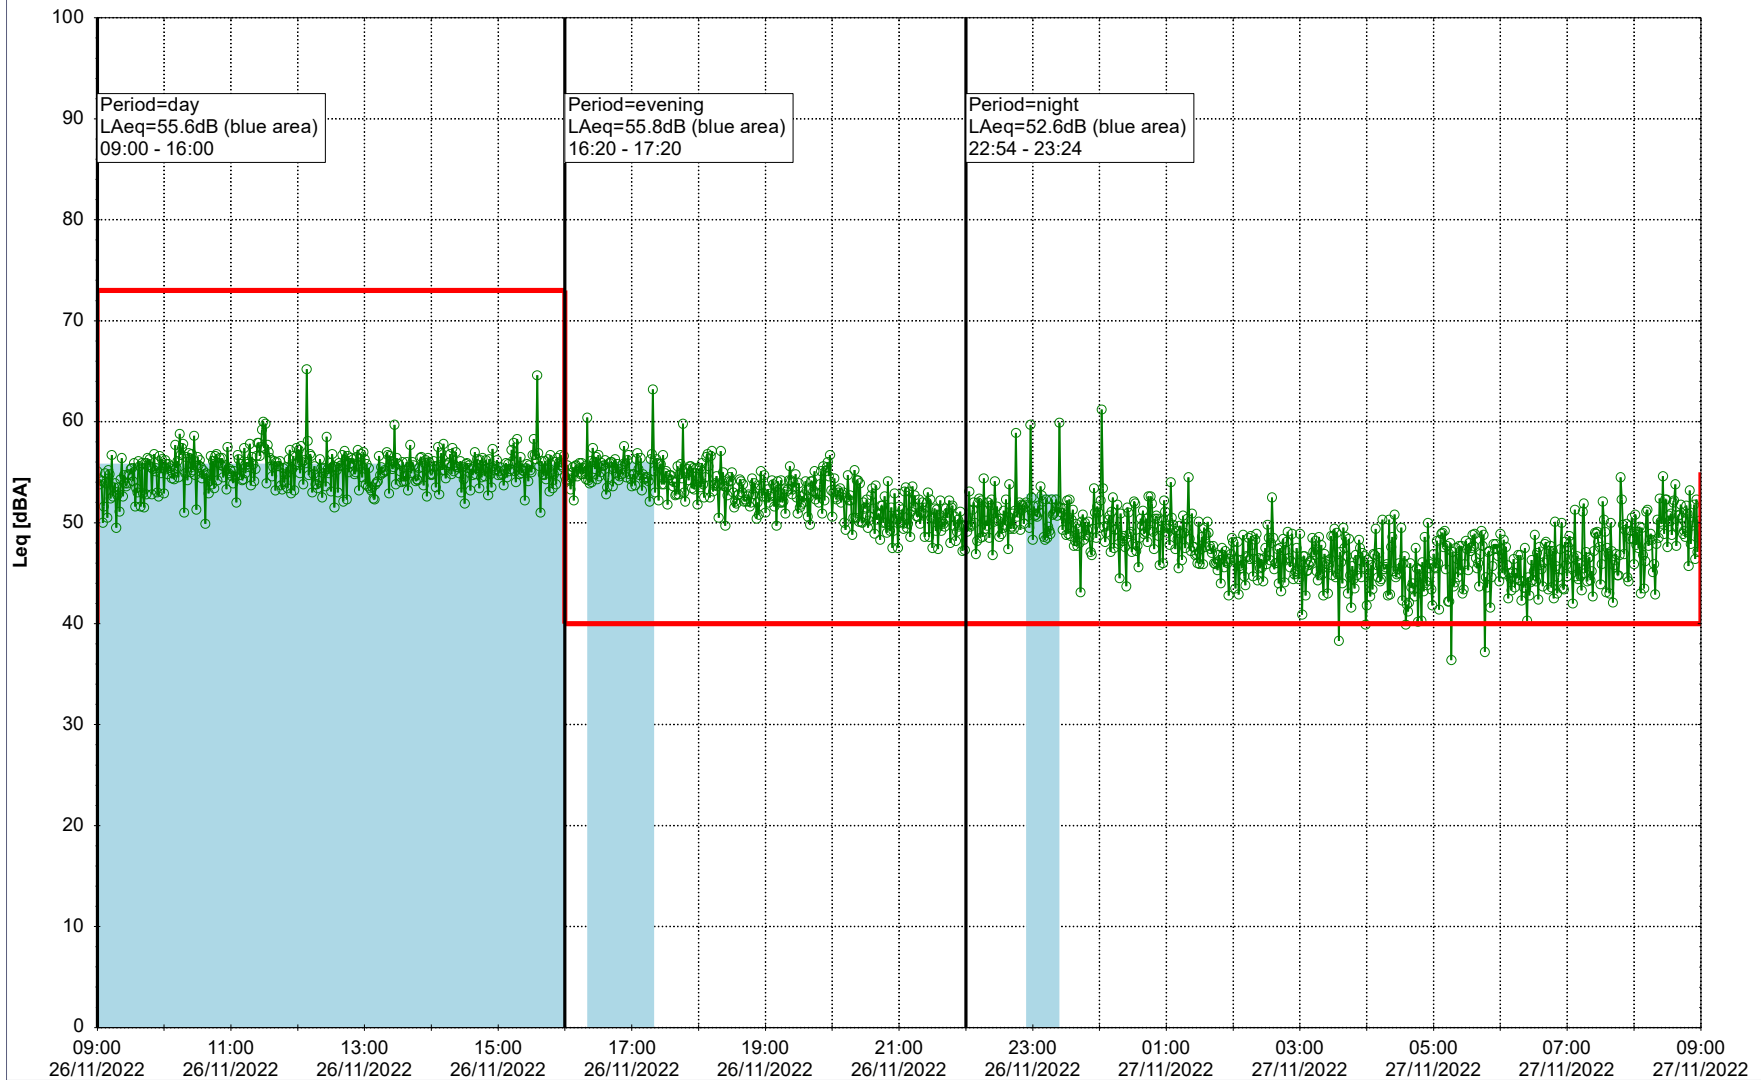

Noise Time Related Diagram

25/11/2022
26/11/2022

○ ○ ○ ○ HOL_NS01

Project: Kronos Sydhavnen
Construction: Havneholmen
Location: N-V

Plan View

Remarks

...

Noise Time Related Diagram

26/11/2022
27/11/2022

○ ○ ○ ○ HOL_NS01

Project: Kronos Sydhavnen
Construction: Havneholmen
Location: N-V

Plan View

Remarks

...

Noise Time Related Diagram

27/11/2022
28/11/2022