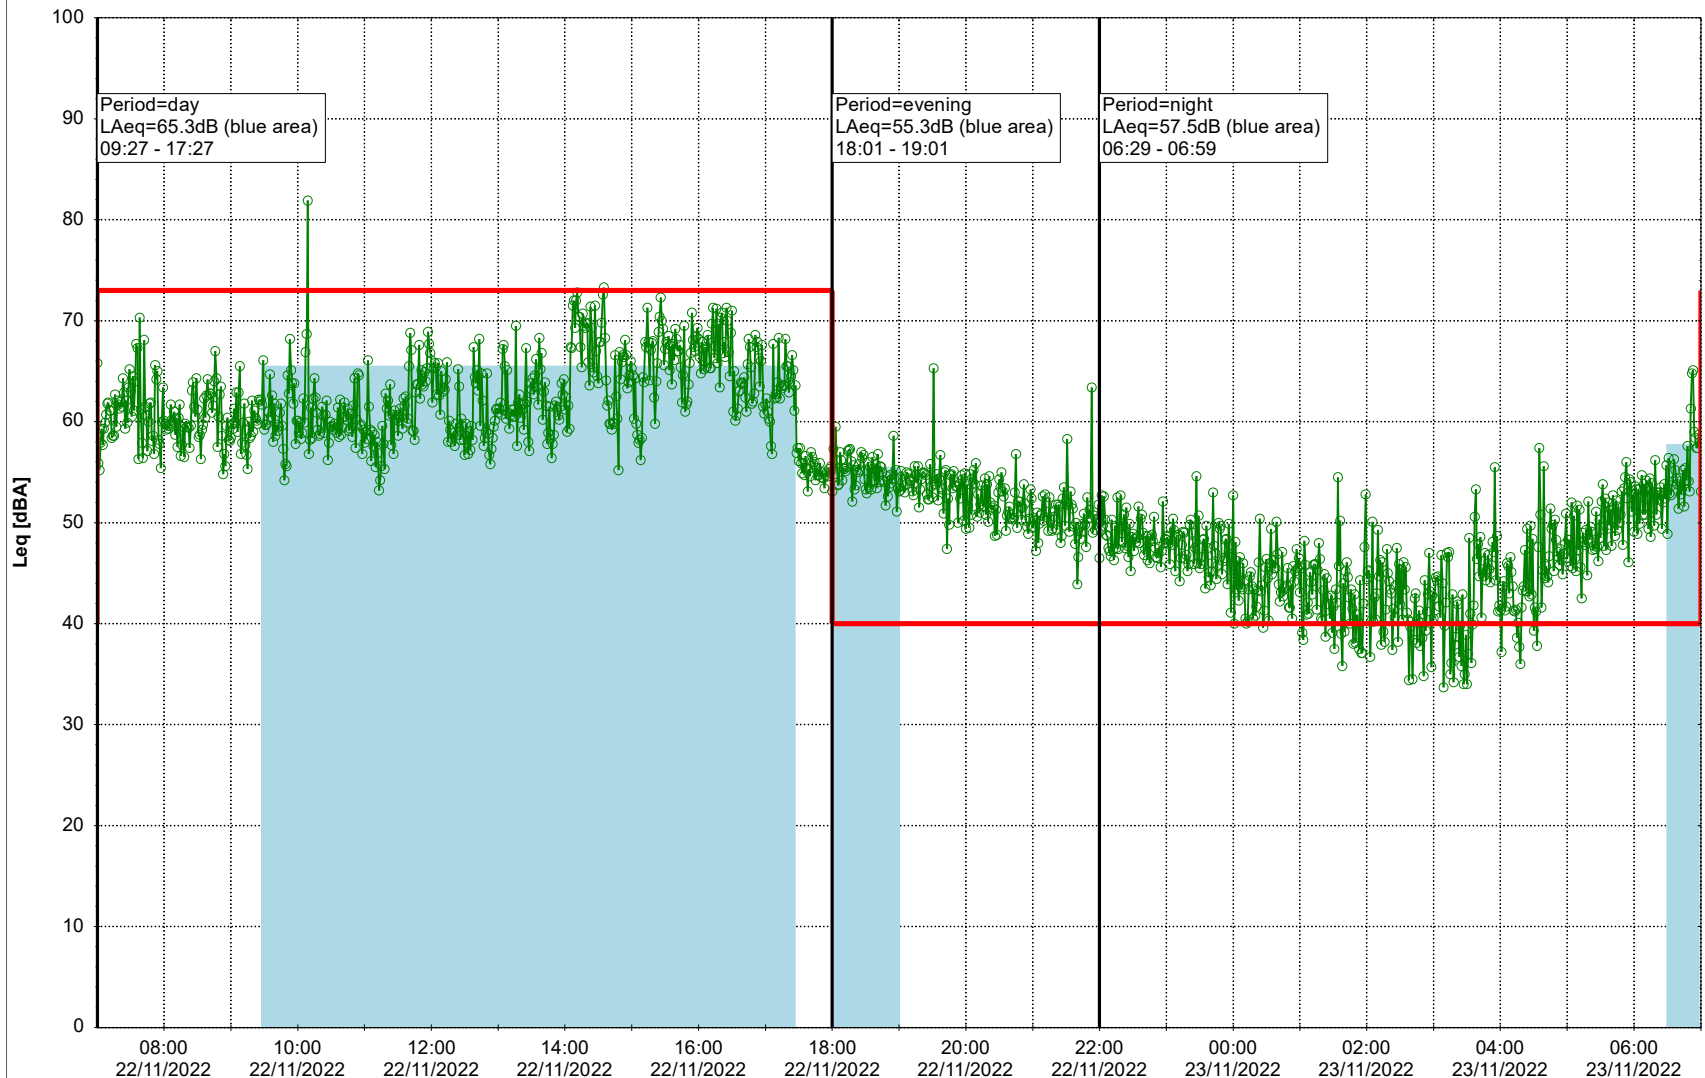

Plan View

Remarks

...

Noise Time Related Diagram

22/11/2022
23/11/2022

○ ○ ○ ○ HOL_NS01

Project: Kronos Sydhavnen
Construction: Havneholmen
Location: N-V

Plan View

Remarks

...

Noise Time Related Diagram

23/11/2022
24/11/2022

○ ○ ○ ○ HOL_NS01

Project: Kronos Sydhavnen
Construction: Havneholmen
Location: N-V

Plan View

Remarks

...

Noise Time Related Diagram

24/11/2022
25/11/2022

○ ○ ○ ○ HOL_NS01

Project: Kronos Sydhavnen
Construction: Havneholmen
Location: N-V

Plan View

Remarks

...

Noise Time Related Diagram

25/11/2022
26/11/2022

○ ○ ○ ○ HOL_NS01

Project: Kronos Sydhavnen
Construction: Havneholmen
Location: N-V

Plan View

Remarks

...

Noise Time Related Diagram