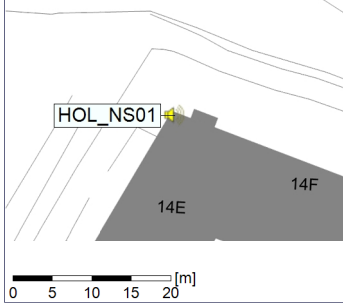

...

Noise Time Related Diagram

24/11/2022
25/11/2022

○ ○ ○ ○ HOL_NS01

Project: Kronos Sydhavnen
Construction: Havneholmen
Location: N-V

Plan View

Remarks

...