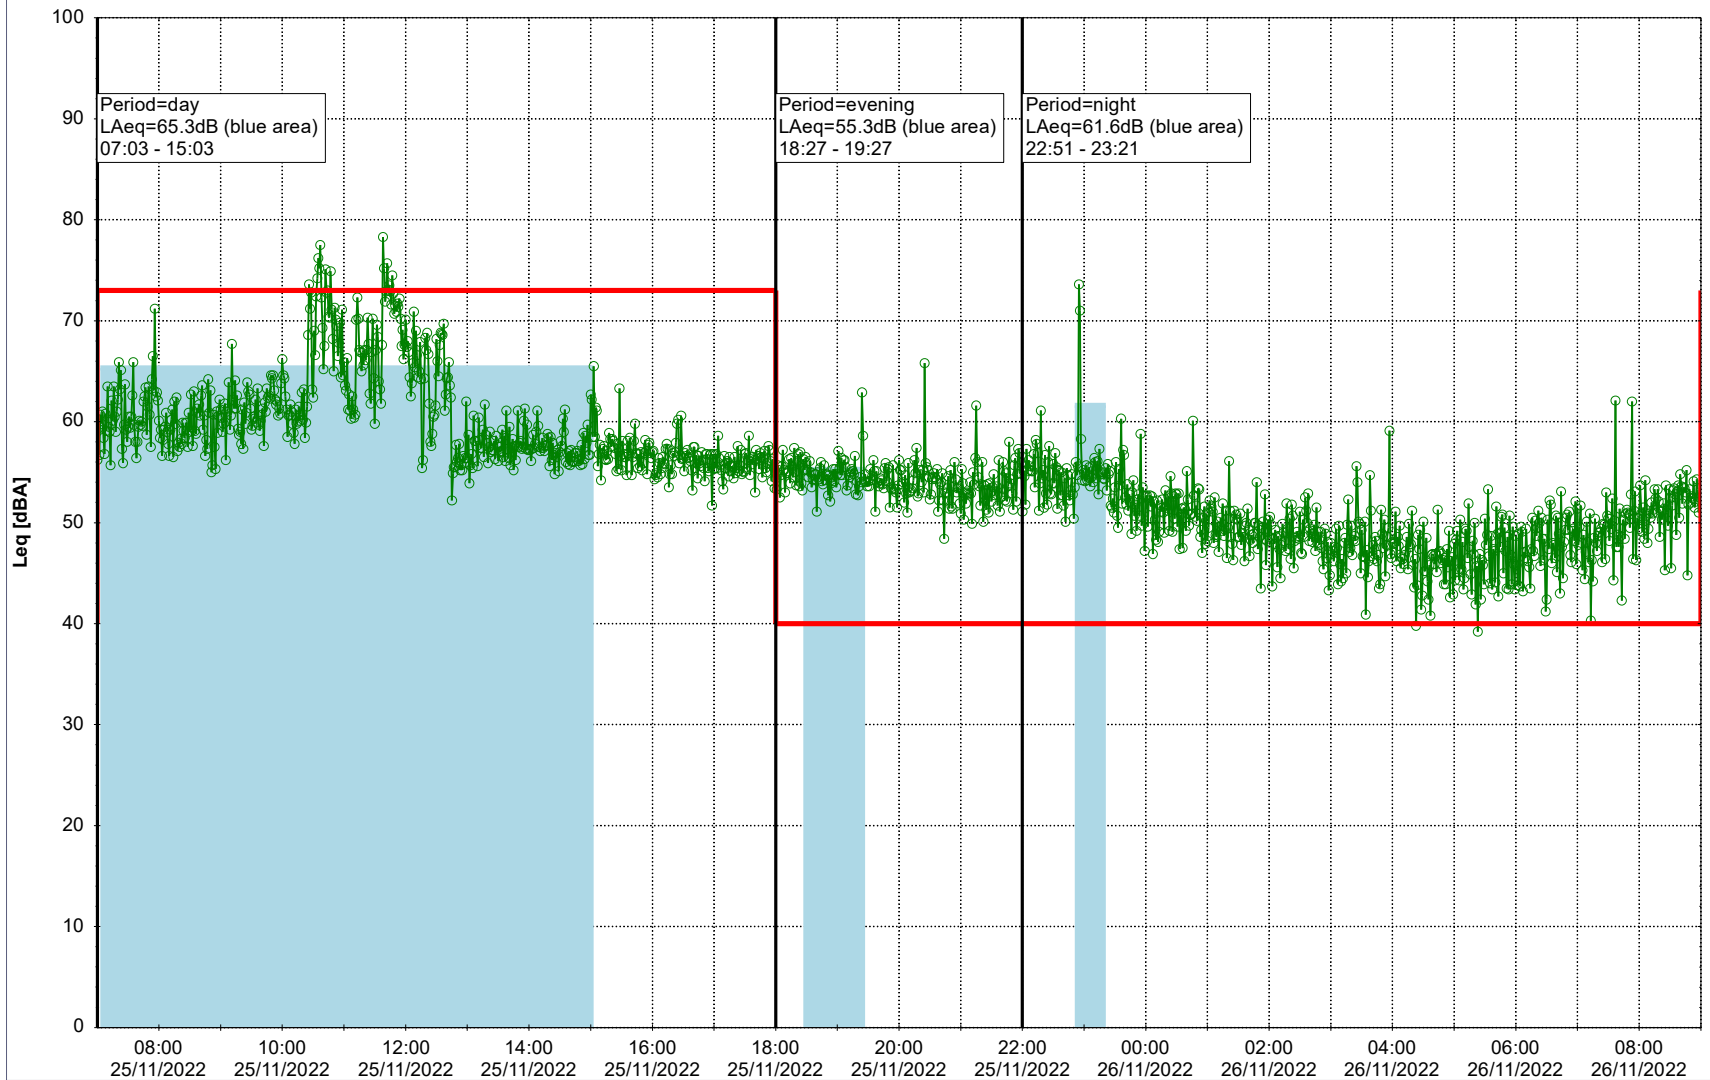

...

Noise Time Related Diagram

24/11/2022
25/11/2022

○ ○ ○ ○ HOL_NS01

Project: Kronos Sydhavnen
Construction: Havneholmen
Location: N-V

Plan View

Remarks

...

Noise Time Related Diagram

25/11/2022
26/11/2022

○ ○ ○ ○ HOL_NS01

Project: Kronos Sydhavnen
Construction: Havneholmen
Location: N-V

Plan View

Remarks

...

Noise Time Related Diagram