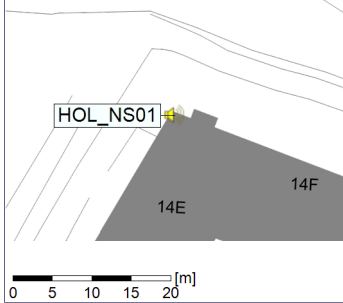

Project: Kronos Sydhavnen
Construction: Havneholmen
Location: N-V

Plan View

Remarks

...

Noise Time Related Diagram

21/11/2022
22/11/2022

○ ○ ○ ○ HOL_NS01

Project: Kronos Sydhavnen
Construction: Havneholmen
Location: N-V

Plan View

Remarks

...

Noise Time Related Diagram

22/11/2022
23/11/2022

○ ○ ○ ○ HOL_NS01

Project: Kronos Sydhavnen
Construction: Havneholmen
Location: N-V

Plan View