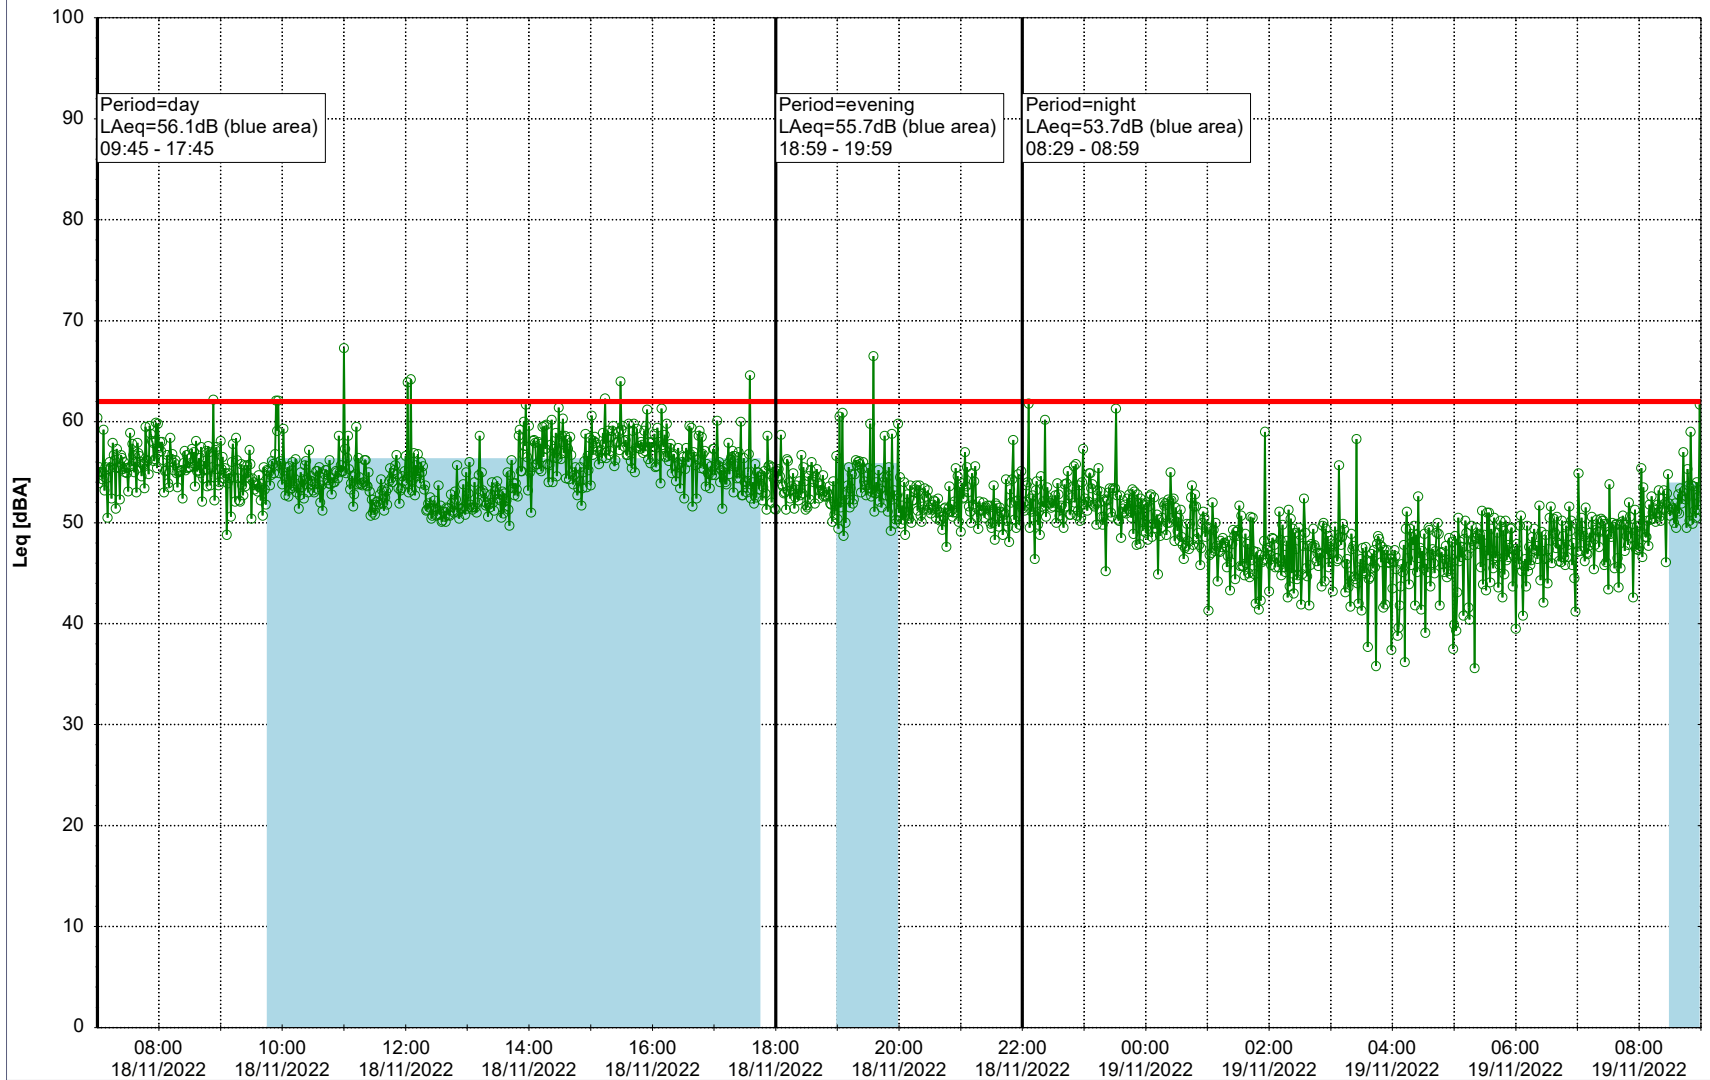

...

Noise Time Related Diagram

17/11/2022
18/11/2022

○○○ GAB_NS01

Project: Kronos Sydhavnen
Construction: Gåsebæk
Location: N-V

Plan View

Remarks

...

Noise Time Related Diagram

18/11/2022
19/11/2022

○○○ GAB_NS01

Project: Kronos Sydhavnen
Construction: Gåsebæk
Location: N-V

Plan View

Remarks

...

Noise Time Related Diagram

19/11/2022
20/11/2022

○○○ GAB_NS01

Project: Kronos Sydhavnen
Construction: Gåsebæk
Location: N-V

20/11/2022
21/11/2022

Plan View

Remarks

...

Noise Time Related Diagram