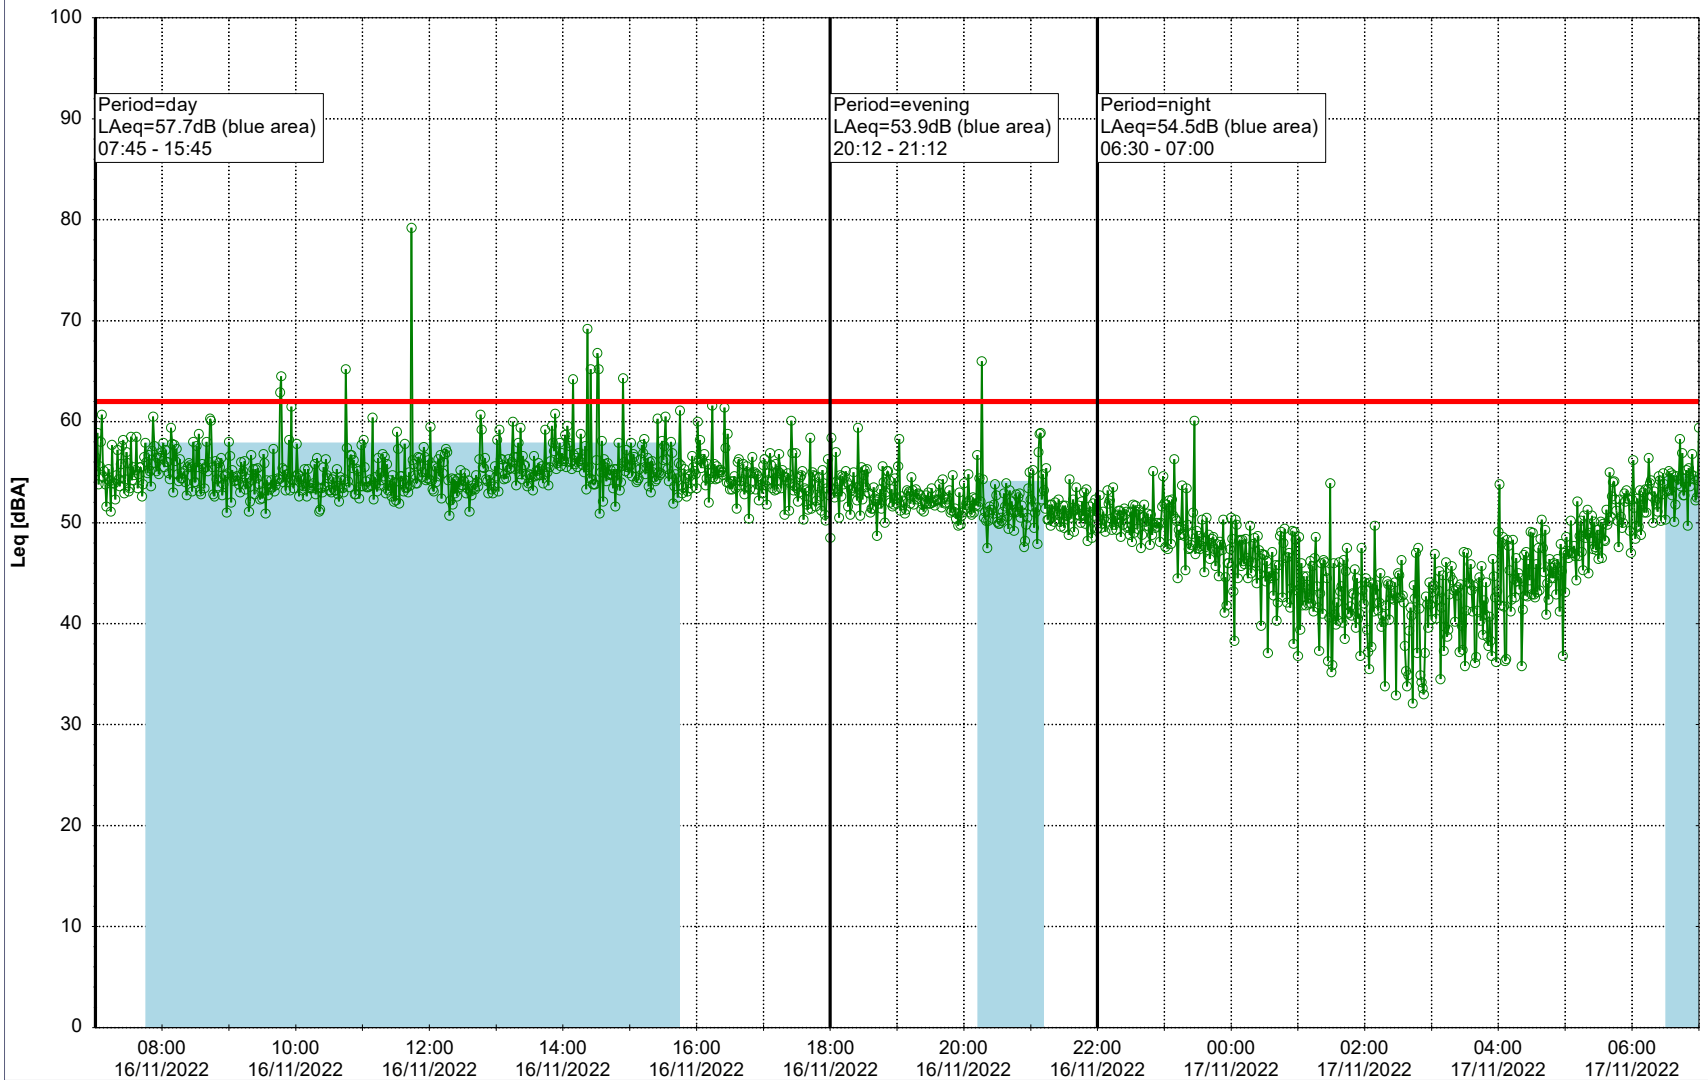

Plan View

Remarks

...

Noise Time Related Diagram

15/11/2022
16/11/2022

○○○ GAB_NS01

Project: Kronos Sydhavnen
Construction: Gåsebæk
Location: N-V

Plan View

Remarks

...

Noise Time Related Diagram

16/11/2022
17/11/2022

○ GAB_NS01

Project: Kronos Sydhavnen
Construction: Gåsebæk
Location: N-V

Plan View

Remarks

Noise Time Related Diagram

18/11/2022
19/11/2022

○○○ GAB_NS01

Project: Kronos Sydhavnen
Construction: Gåsebæk
Location: N-V

Plan View

Remarks

...

Noise Time Related Diagram

19/11/2022
20/11/2022

○○○ GAB_NS01

Project: Kronos Sydhavnen
Construction: Gåsebæk
Location: N-V

20/11/2022
21/11/2022

Plan View

Remarks

...

Noise Time Related Diagram