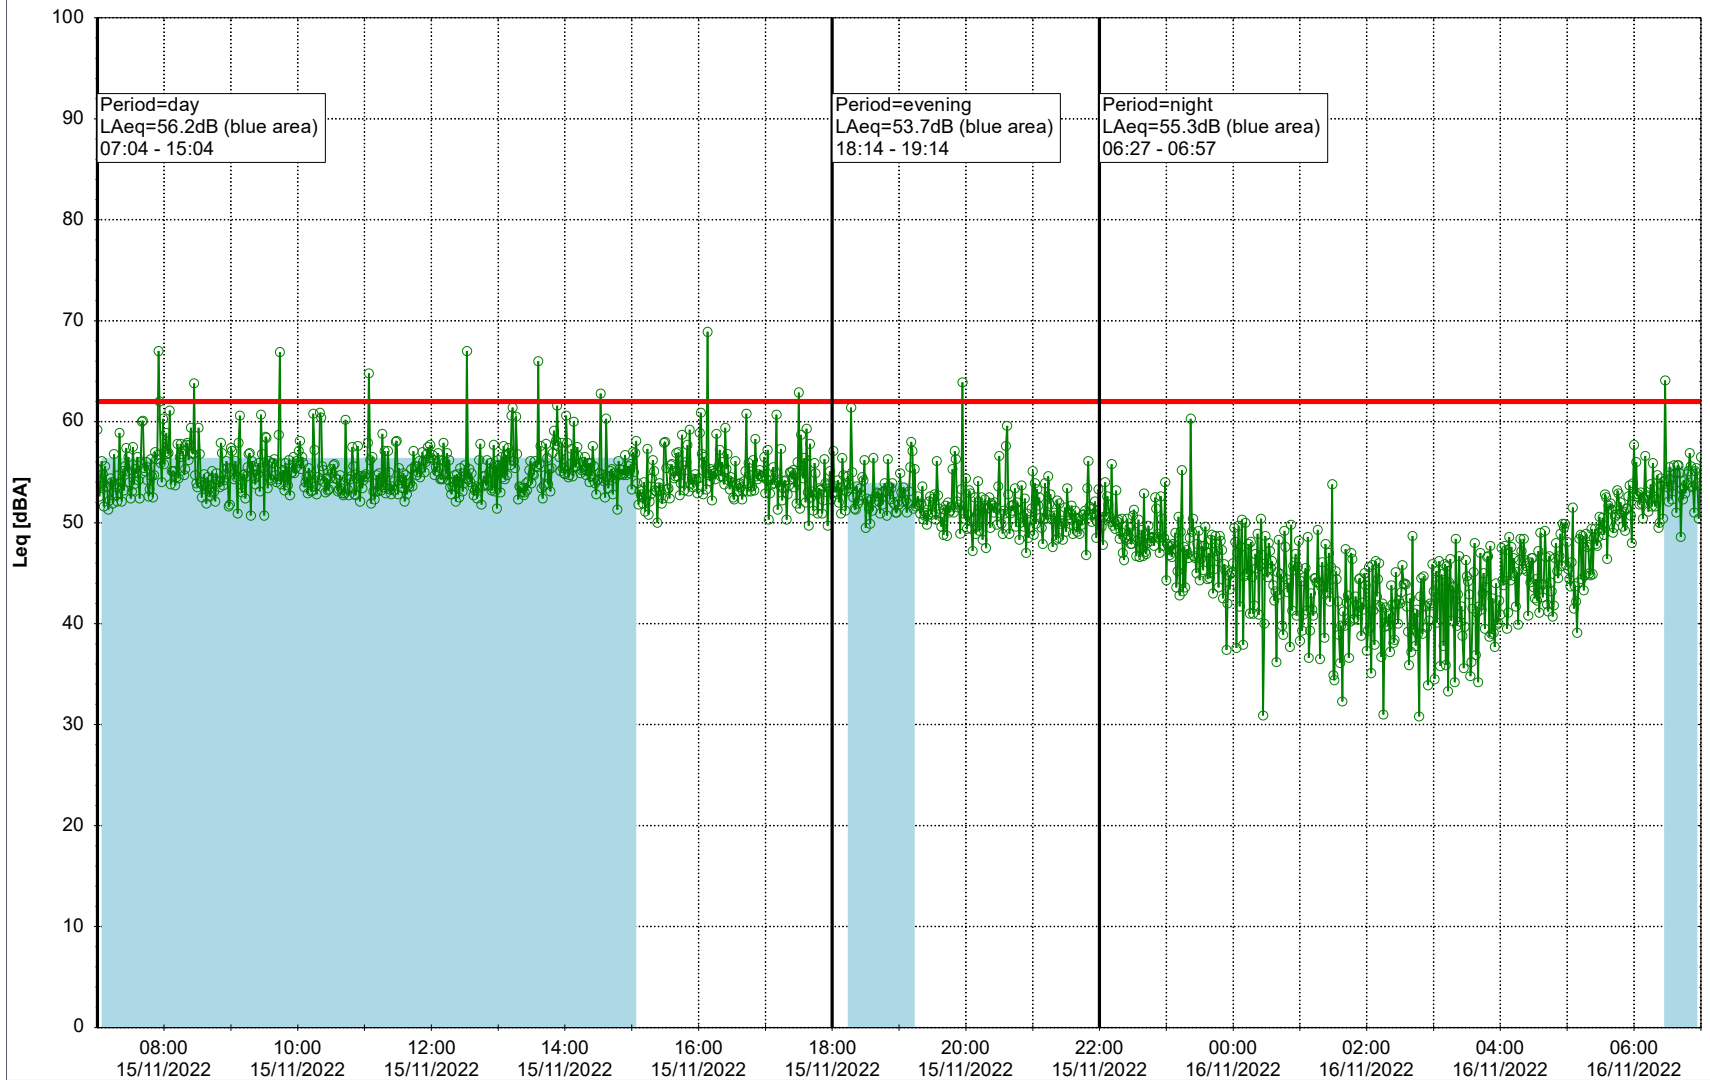

Plan View

Remarks

...

Noise Time Related Diagram

15/11/2022
16/11/2022

○○○ GAB_NS01

Project: Kronos Sydhavnen
Construction: Gåsebæk
Location: N-V

Plan View

Remarks

...

Noise Time Related Diagram

16/11/2022
17/11/2022

○ GAB_NS01

Project: Kronos Sydhavnen
Construction: Gåsebæk
Location: N-V

Plan View

Remarks

Noise Time Related Diagram

18/11/2022
19/11/2022

○○○ GAB_NS01

Project: Kronos Sydhavnen
Construction: Gåsebæk
Location: N-V

Plan View

Remarks

...

Noise Time Related Diagram

19/11/2022
20/11/2022

○○○ GAB_NS01

Project: Kronos Sydhavnen
Construction: Gåsebæk
Location: N-V

20/11/2022
21/11/2022

Plan View

Remarks

...

Noise Time Related Diagram