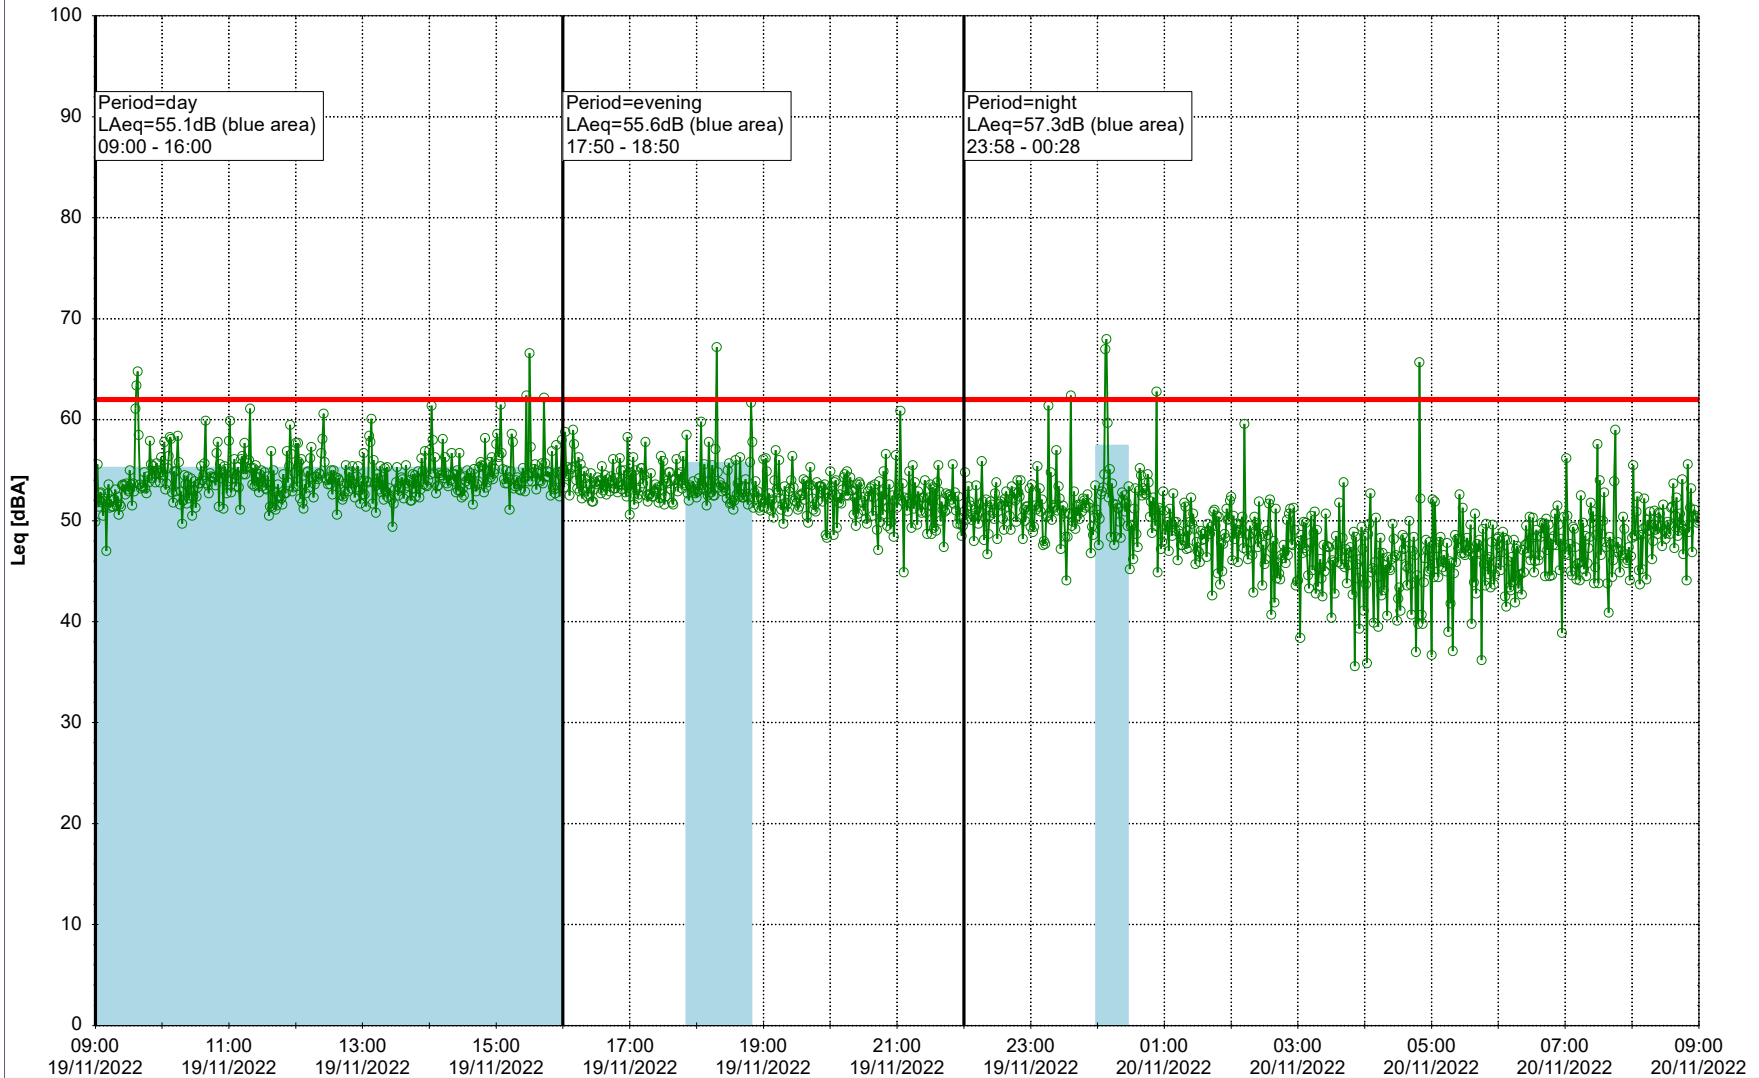

Noise Time Related Diagram

18/11/2022
19/11/2022

○○○ GAB_NS01

Project: Kronos Sydhavnen
Construction: Gåsebæk
Location: N-V

Plan View

Remarks

...

Noise Time Related Diagram

19/11/2022
20/11/2022

○○○ GAB_NS01

Project: Kronos Sydhavnen
Construction: Gåsebæk
Location: N-V

20/11/2022
21/11/2022

Plan View

Remarks

...

Noise Time Related Diagram