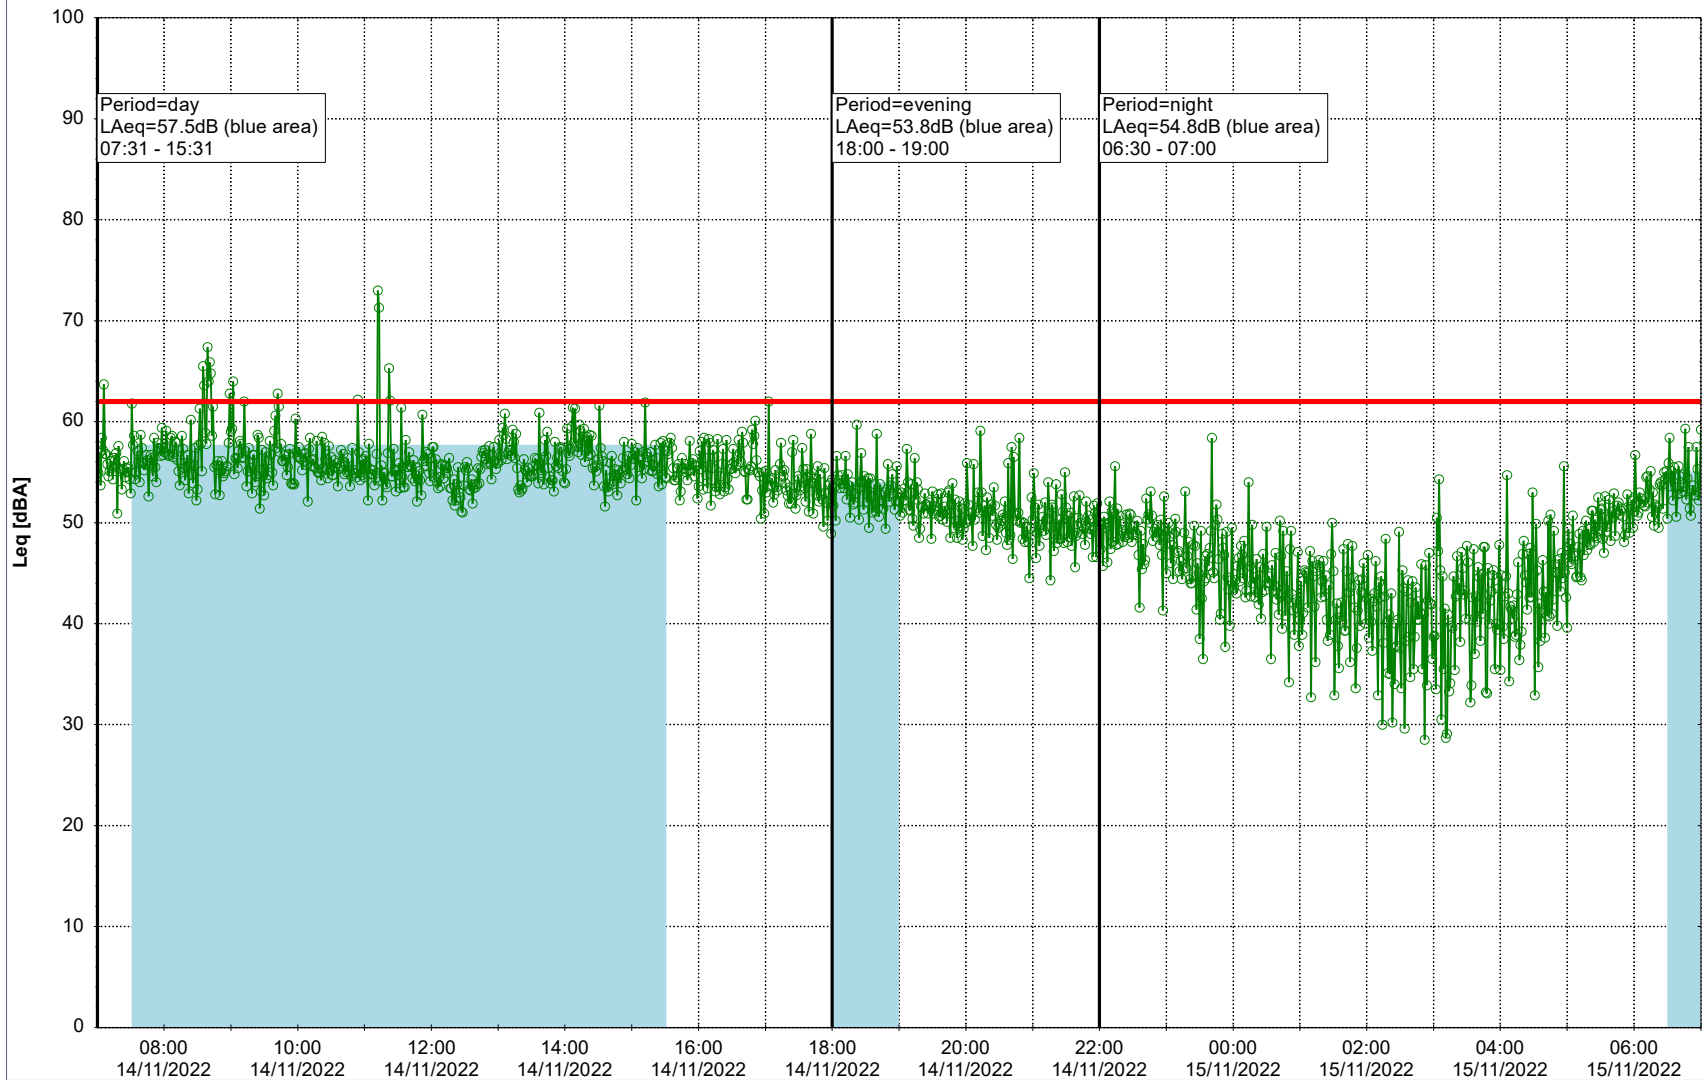

Project: Kronos Sydhavnen
Construction: Gåsebæk
Location: N-V

Plan View

Remarks

...

Noise Time Related Diagram

14/11/2022
15/11/2022

○○○ GAB_NS01

Project: Kronos Sydhavnen
Construction: Gåsebæk
Location: N-V

Plan View

Remarks

...

Noise Time Related Diagram

15/11/2022
16/11/2022

○○○ GAB_NS01

Project: Kronos Sydhavnen
Construction: Gåsebæk
Location: N-V

Plan View

Remarks

...

Noise Time Related Diagram

16/11/2022
17/11/2022

○ GAB_NS01

Project: Kronos Sydhavnen
Construction: Gåsebæk
Location: N-V

Plan View

Remarks

19/11/2022
20/11/2022

○○○ GAB_NS01

Project: Kronos Sydhavnen
Construction: Gåsebæk
Location: N-V

20/11/2022
21/11/2022

Plan View

Remarks

...

Noise Time Related Diagram