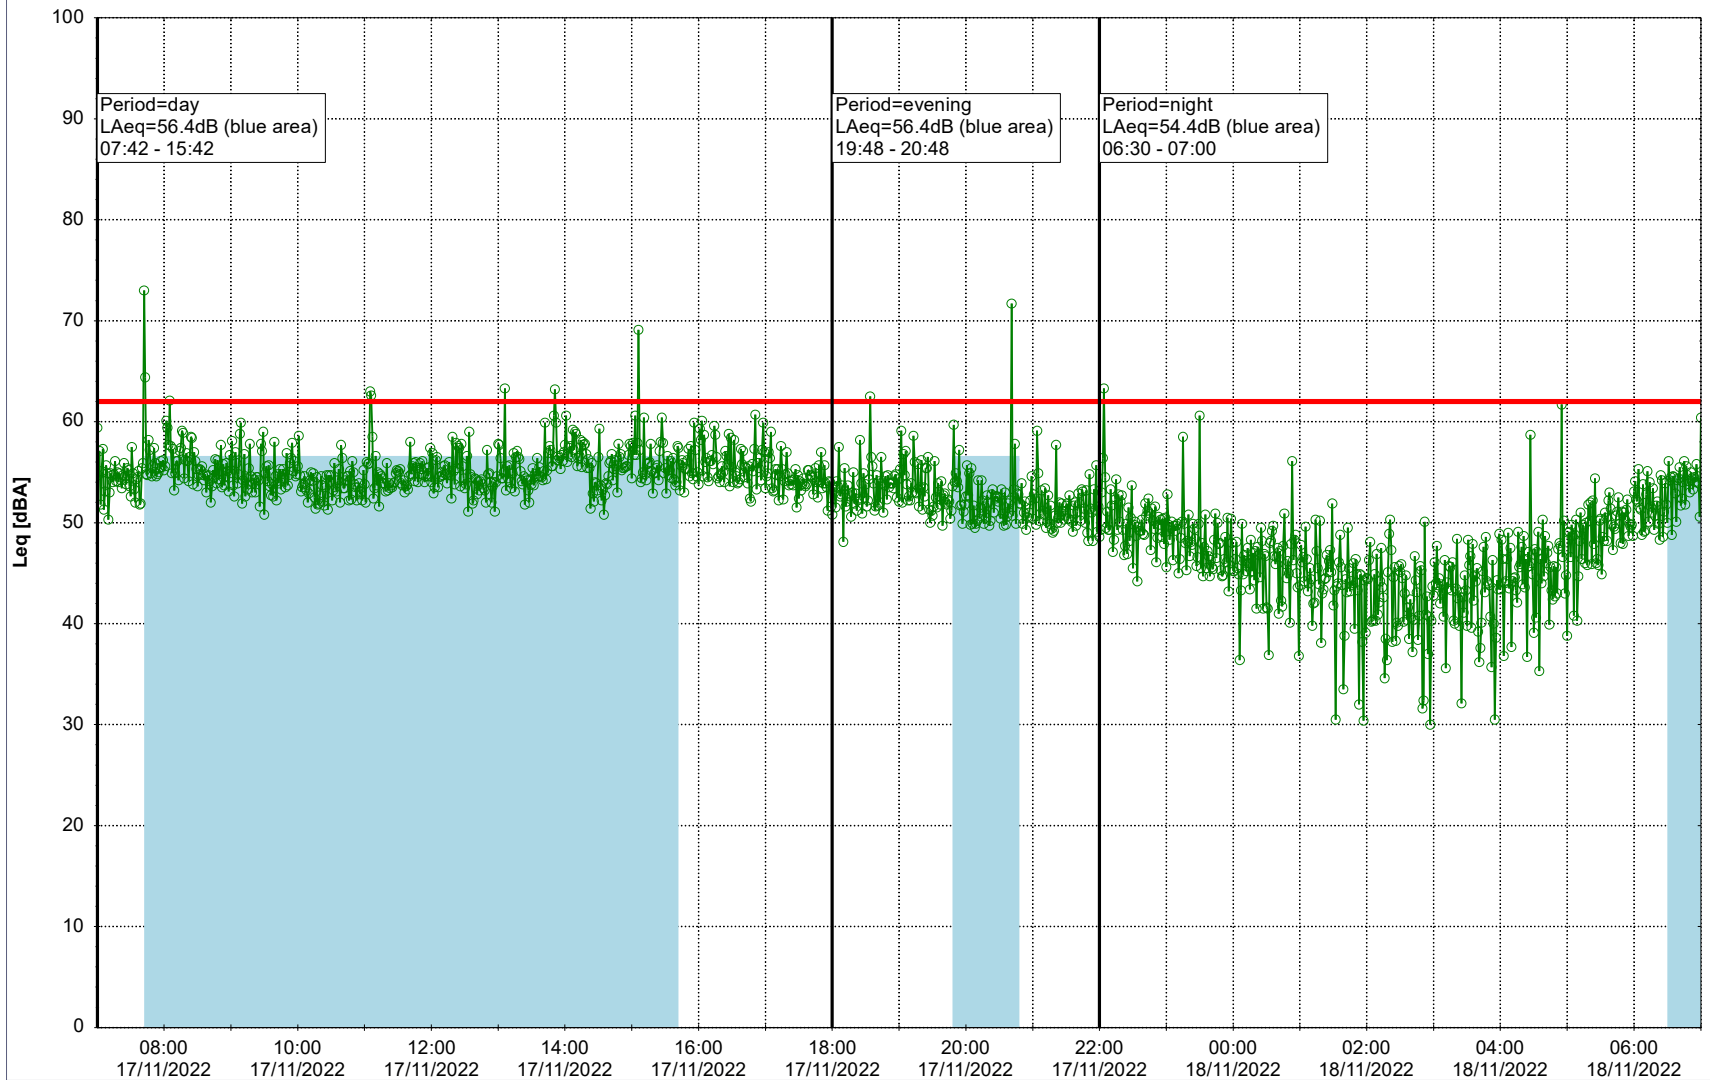

Remarks

...

Noise Time Related Diagram

16/11/2022
17/11/2022

○ GAB_NS01

Project: Kronos Sydhavnen
Construction: Gåsebæk
Location: N-V

Plan View

Remarks

...

Noise Time Related Diagram

17/11/2022
18/11/2022

○○○ GAB_NS01

Project: Kronos Sydhavnen
Construction: Gåsebæk
Location: N-V

Plan View

Remarks

...

Noise Time Related Diagram

18/11/2022
19/11/2022

○○○ GAB_NS01

Project: Kronos Sydhavnen
Construction: Gåsebæk
Location: N-V

Plan View

Remarks

...

Noise Time Related Diagram

19/11/2022
20/11/2022

○○○ GAB_NS01

Project: Kronos Sydhavnen
Construction: Gåsebæk
Location: N-V

20/11/2022
21/11/2022

Plan View

Remarks

...

Noise Time Related Diagram