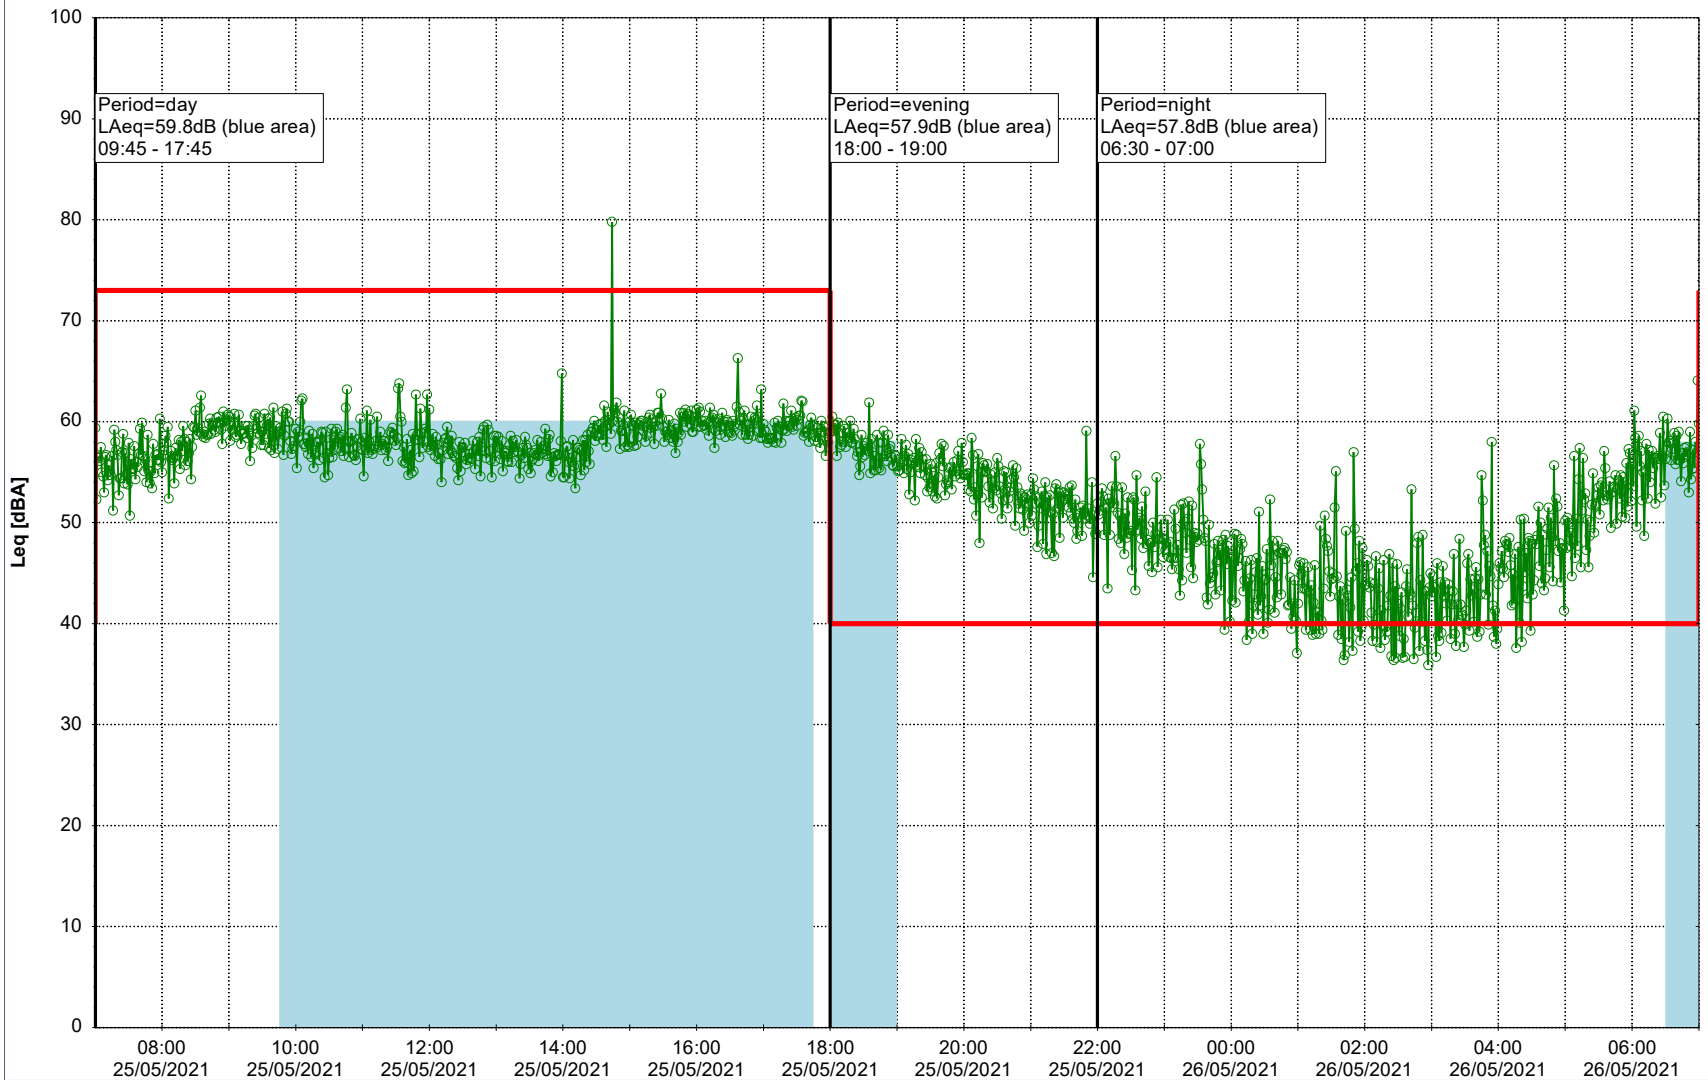

Plan View

Remarks

...

Noise Time Related Diagram

25/05/2021
26/05/2021

○ ○ ○ ○ HOL_NS01

Project: Kronos Sydhavnen
Construction: Havneholmen
Location: N-V

Plan View

Remarks

...

Noise Time Related Diagram

26/05/2021
27/05/2021

○ ○ ○ ○ HOL_NS01

Project: Kronos Sydhavnen
Construction: Havneholmen
Location: N-V

Plan View

Remarks

...

Noise Time Related Diagram

27/05/2021
28/05/2021

○ ○ ○ ○ HOL_NS01

Project: Kronos Sydhavnen
Construction: Havneholmen
Location: N-V

28/05/2021
29/05/2021

Plan View

Remarks

...

Noise Time Related Diagram

○ ○ ○ ○ HOL_NS01

Project: Kronos Sydhavnen
Construction: Havneholmen
Location: N-V

Plan View

Remarks

...

Noise Time Related Diagram