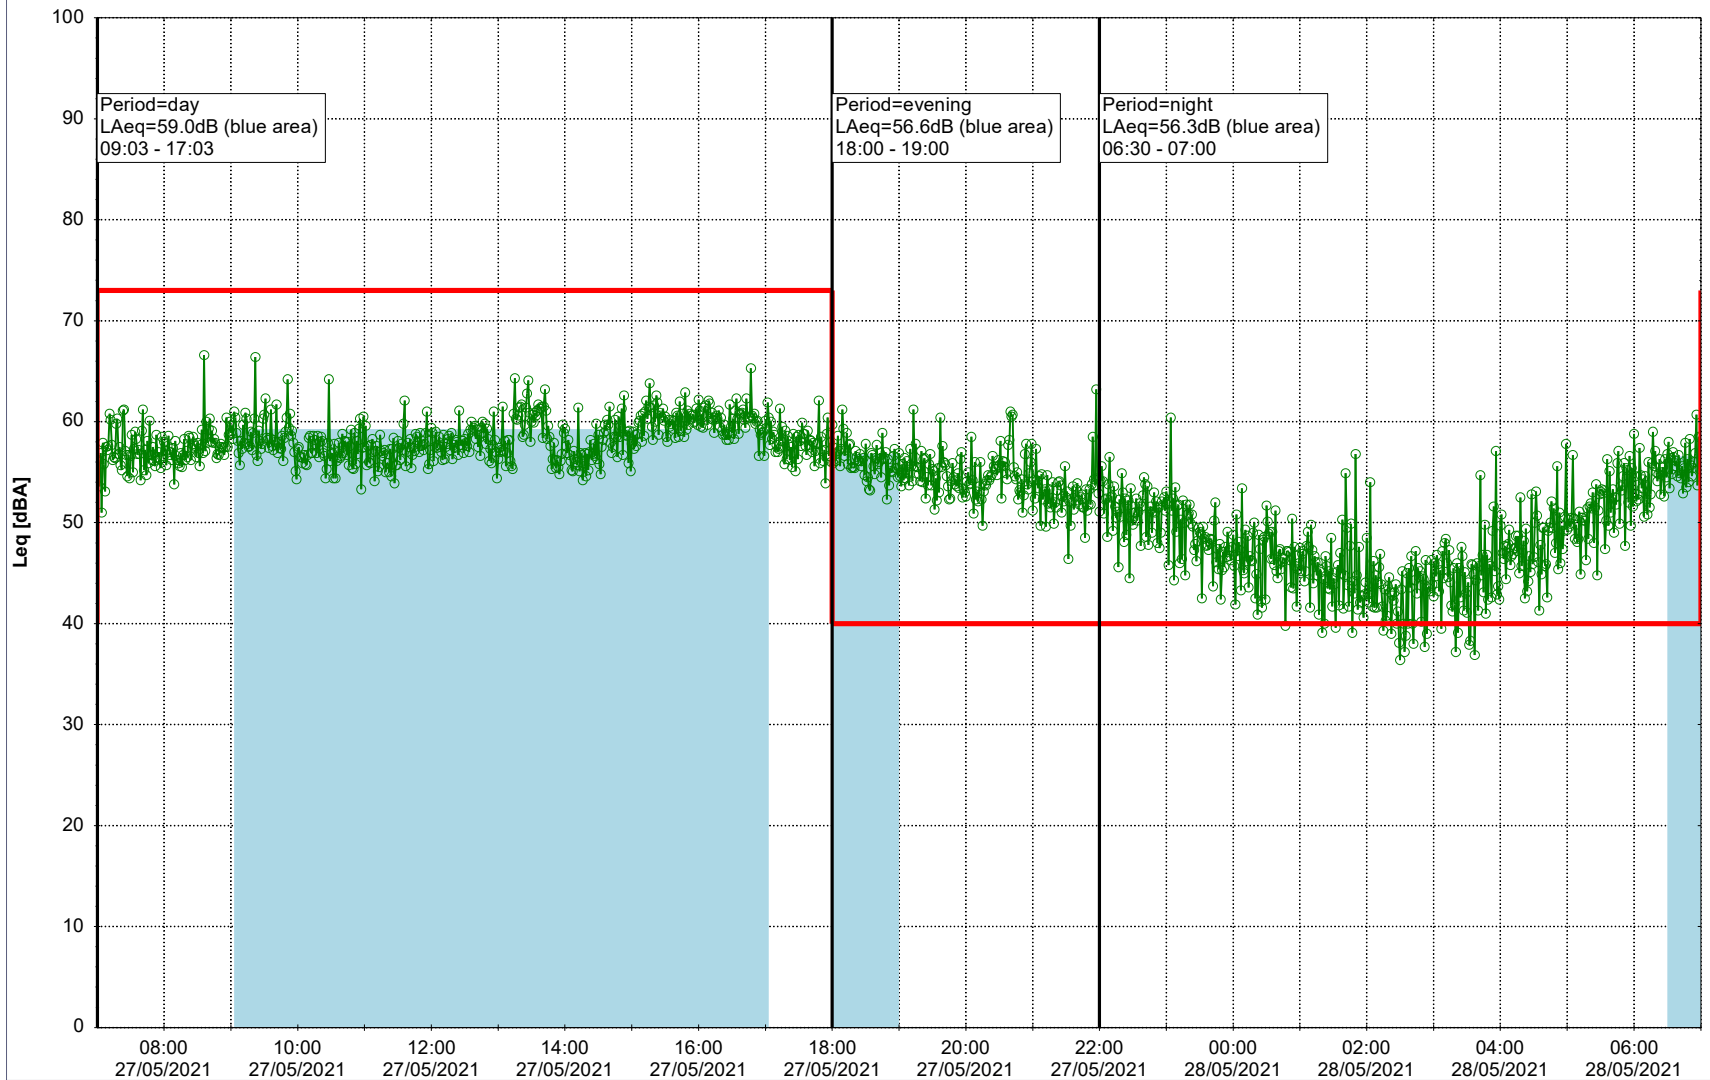

Remarks

...

Noise Time Related Diagram

26/05/2021
27/05/2021

○ ○ ○ ○ HOL_NS01

Project: Kronos Sydhavnen
Construction: Havneholmen
Location: N-V

Plan View

Remarks

...

Noise Time Related Diagram

27/05/2021
28/05/2021

○ ○ ○ ○ HOL_NS01

Project: Kronos Sydhavnen
Construction: Havneholmen
Location: N-V

28/05/2021
29/05/2021

Plan View

Remarks

...

Noise Time Related Diagram

○ ○ ○ ○ HOL_NS01

Project: Kronos Sydhavnen
Construction: Havneholmen
Location: N-V

Plan View

Remarks

...

Noise Time Related Diagram