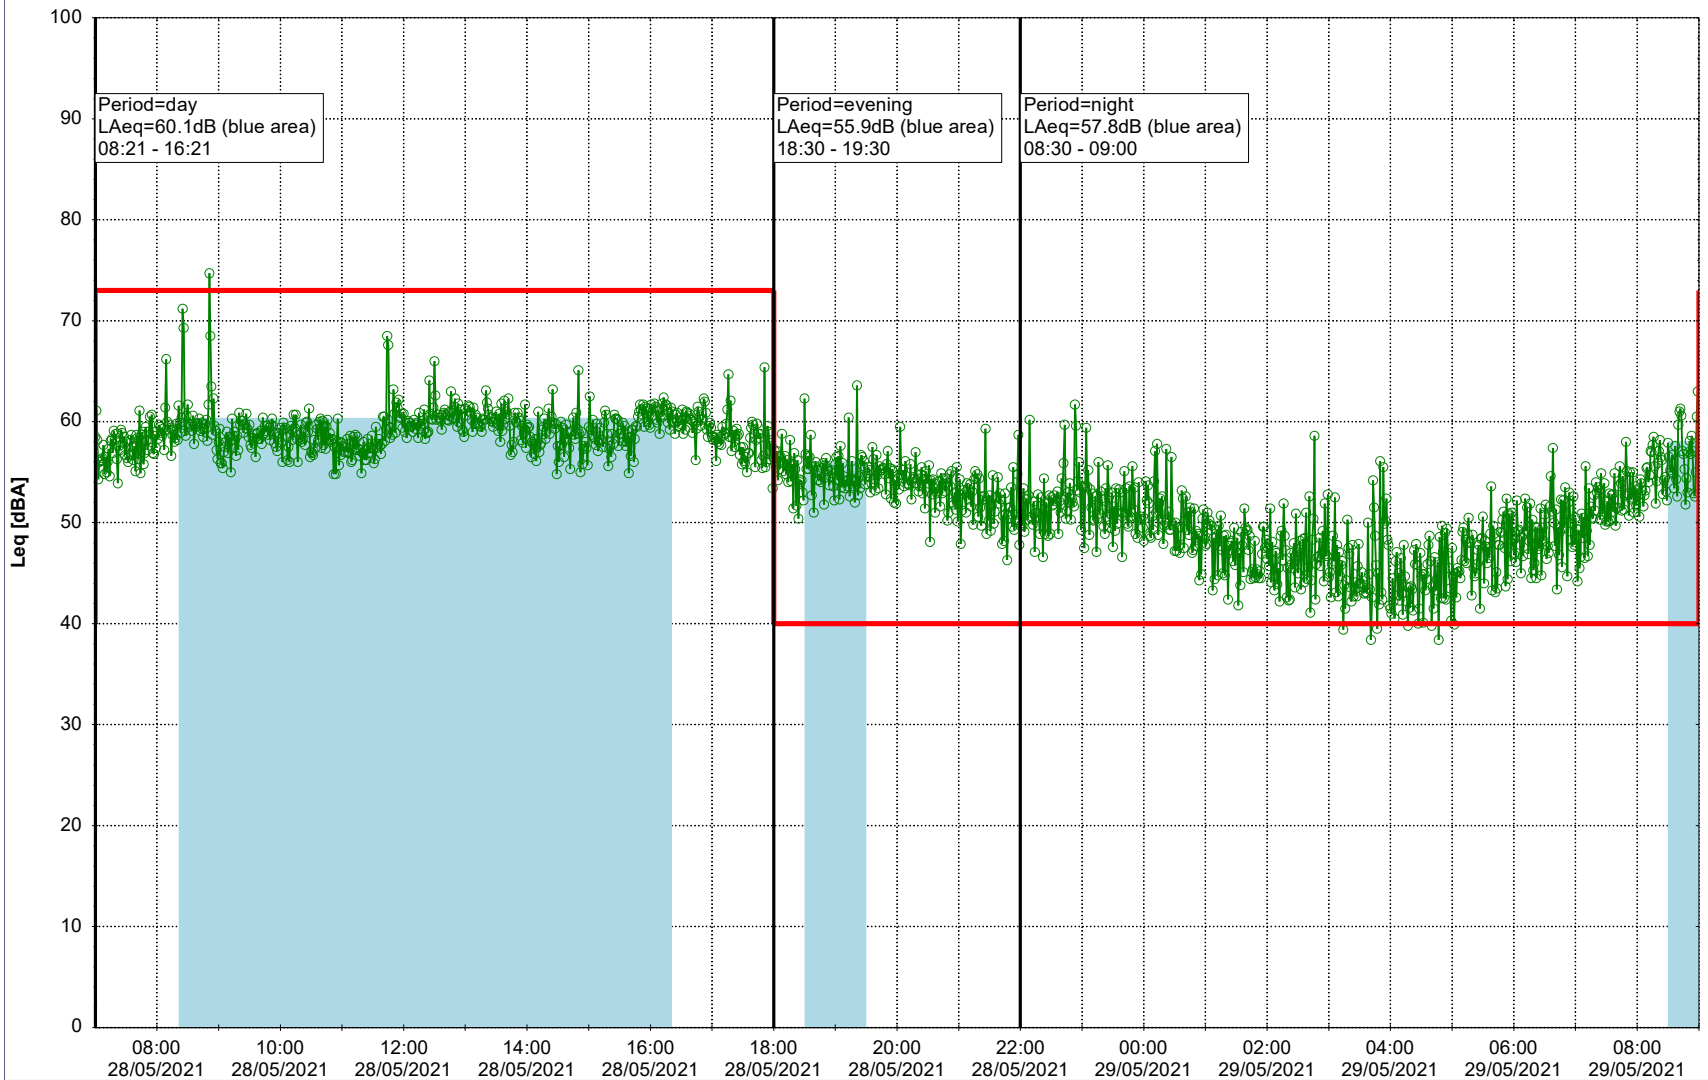

...

Noise Time Related Diagram

27/05/2021
28/05/2021

○ ○ ○ ○ HOL_NS01

Project: Kronos Sydhavnen
Construction: Havneholmen
Location: N-V

28/05/2021
29/05/2021

Plan View

Remarks

...

Noise Time Related Diagram

○ ○ ○ ○ HOL_NS01

Project: Kronos Sydhavnen
Construction: Havneholmen
Location: N-V

Plan View

Remarks

...

Noise Time Related Diagram

29/05/2021
30/05/2021

○ ○ ○ ○ HOL_NS01

Project: Kronos Sydhavnen
Construction: Havneholmen
Location: N-V

30/05/2021
31/05/2021

Plan View

Remarks

...

Noise Time Related Diagram