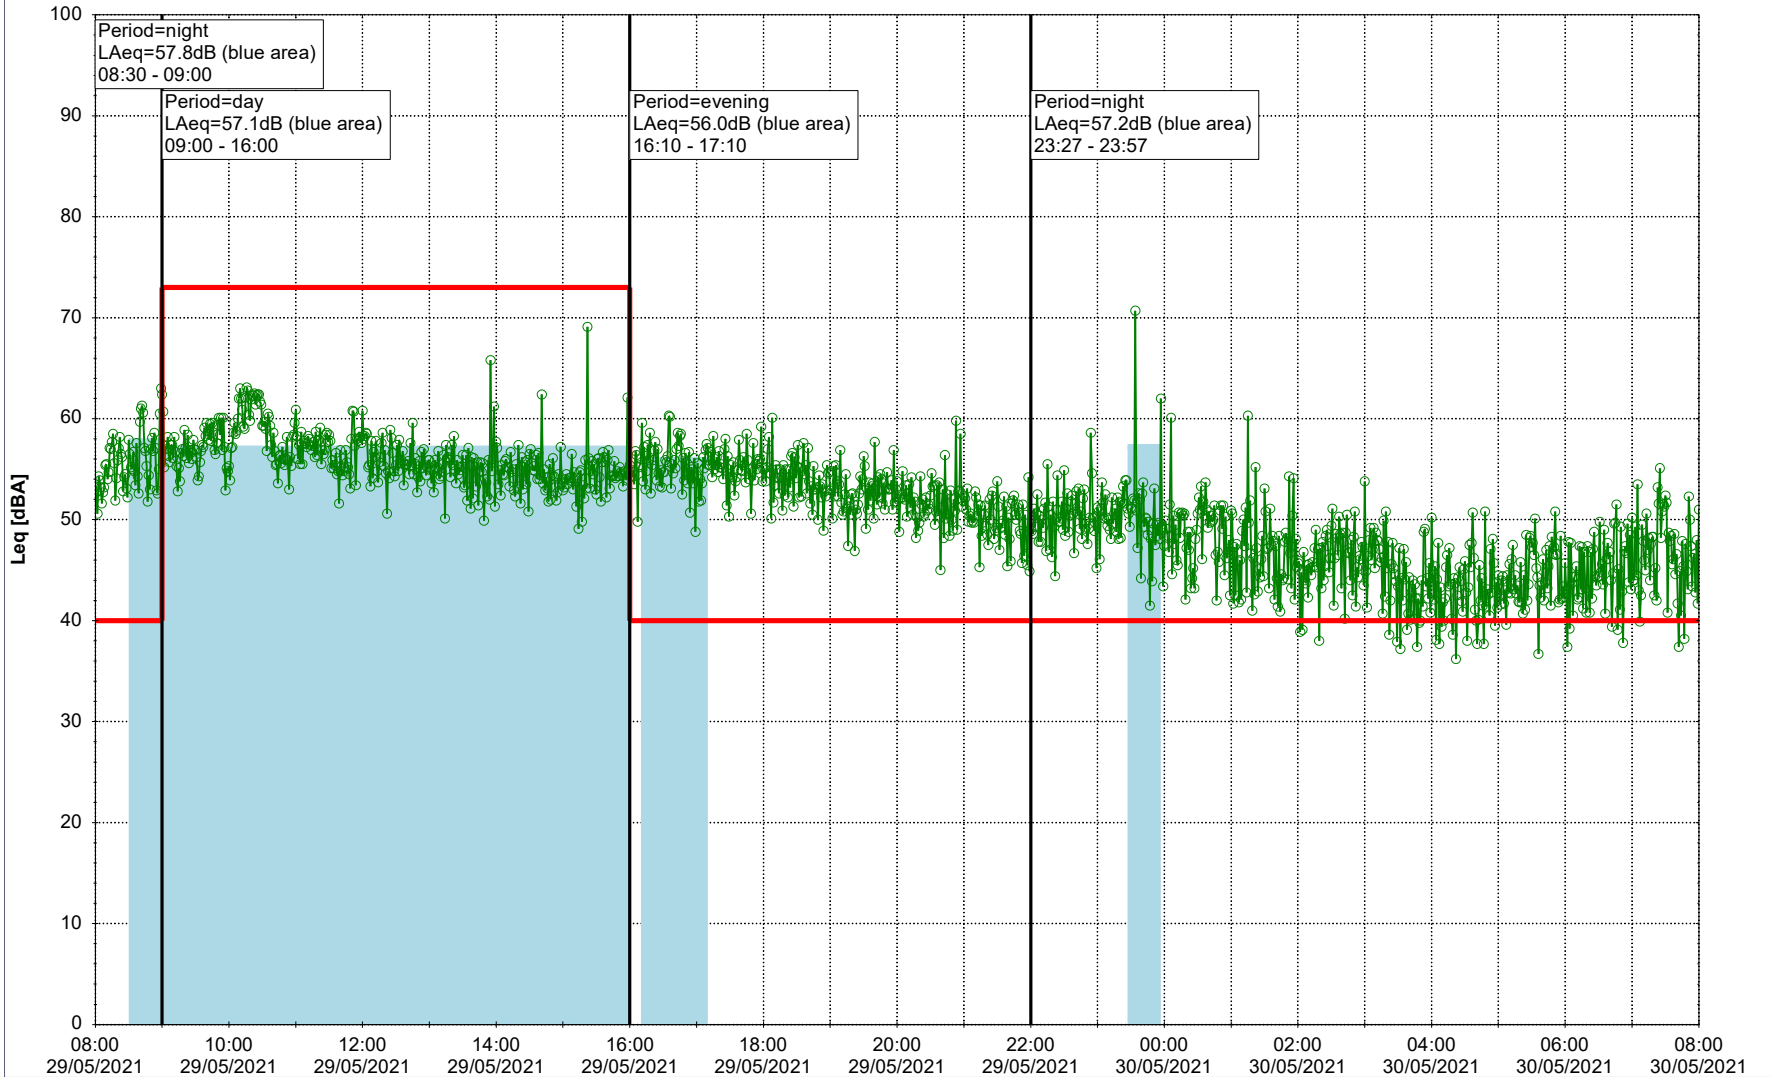

Noise Time Related Diagram

29/05/2021
30/05/2021

○ ○ ○ ○ HOL_NS01