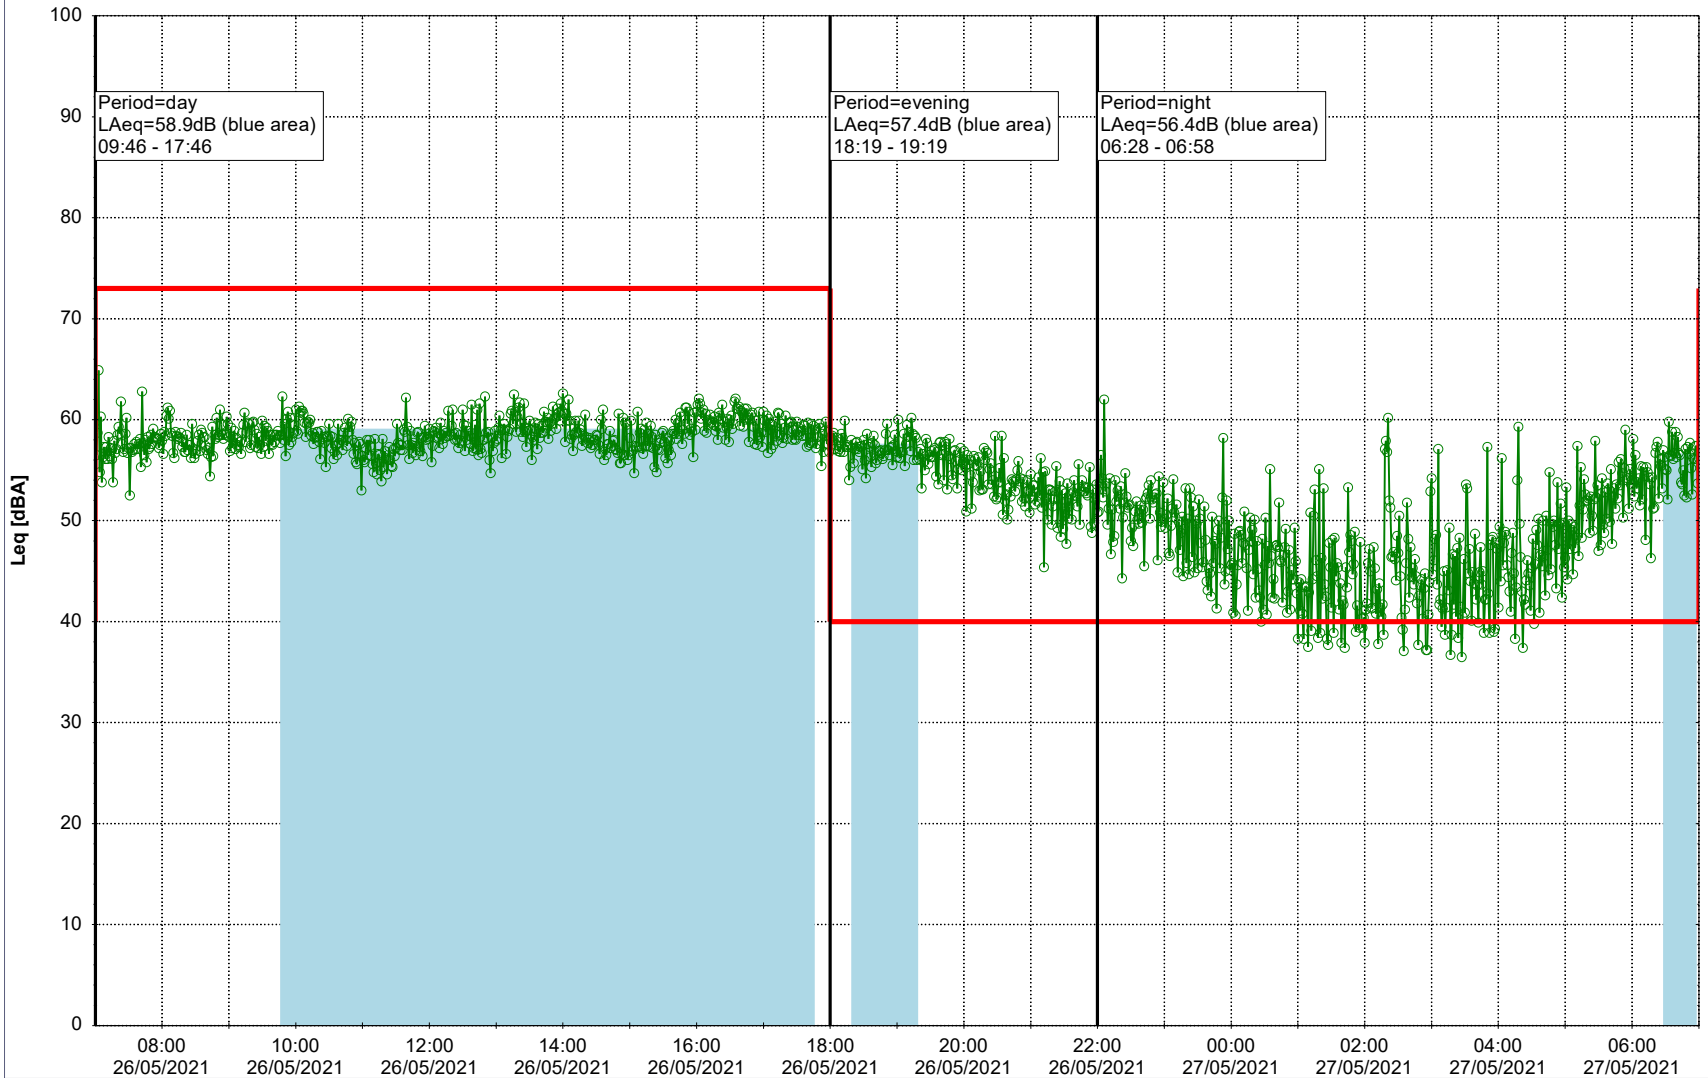

Plan View

Remarks

...

Noise Time Related Diagram

25/05/2021
26/05/2021

○ ○ ○ ○ HOL_NS01

Project: Kronos Sydhavnen
Construction: Havneholmen
Location: N-V

Plan View

Remarks

...

Noise Time Related Diagram

26/05/2021
27/05/2021

○ ○ ○ ○ HOL_NS01

Project: Kronos Sydhavnen
Construction: Havneholmen
Location: N-V

Plan View

Remarks

...

Noise Time Related Diagram

27/05/2021
28/05/2021

○ ○ ○ ○ HOL_NS01

Project: Kronos Sydhavnen
Construction: Havneholmen
Location: N-V

28/05/2021
29/05/2021

Plan View

Remarks

...

Noise Time Related Diagram

○ ○ ○ ○ HOL_NS01

Project: Kronos Sydhavnen
Construction: Havneholmen
Location: N-V

Plan View

Remarks

...

Noise Time Related Diagram