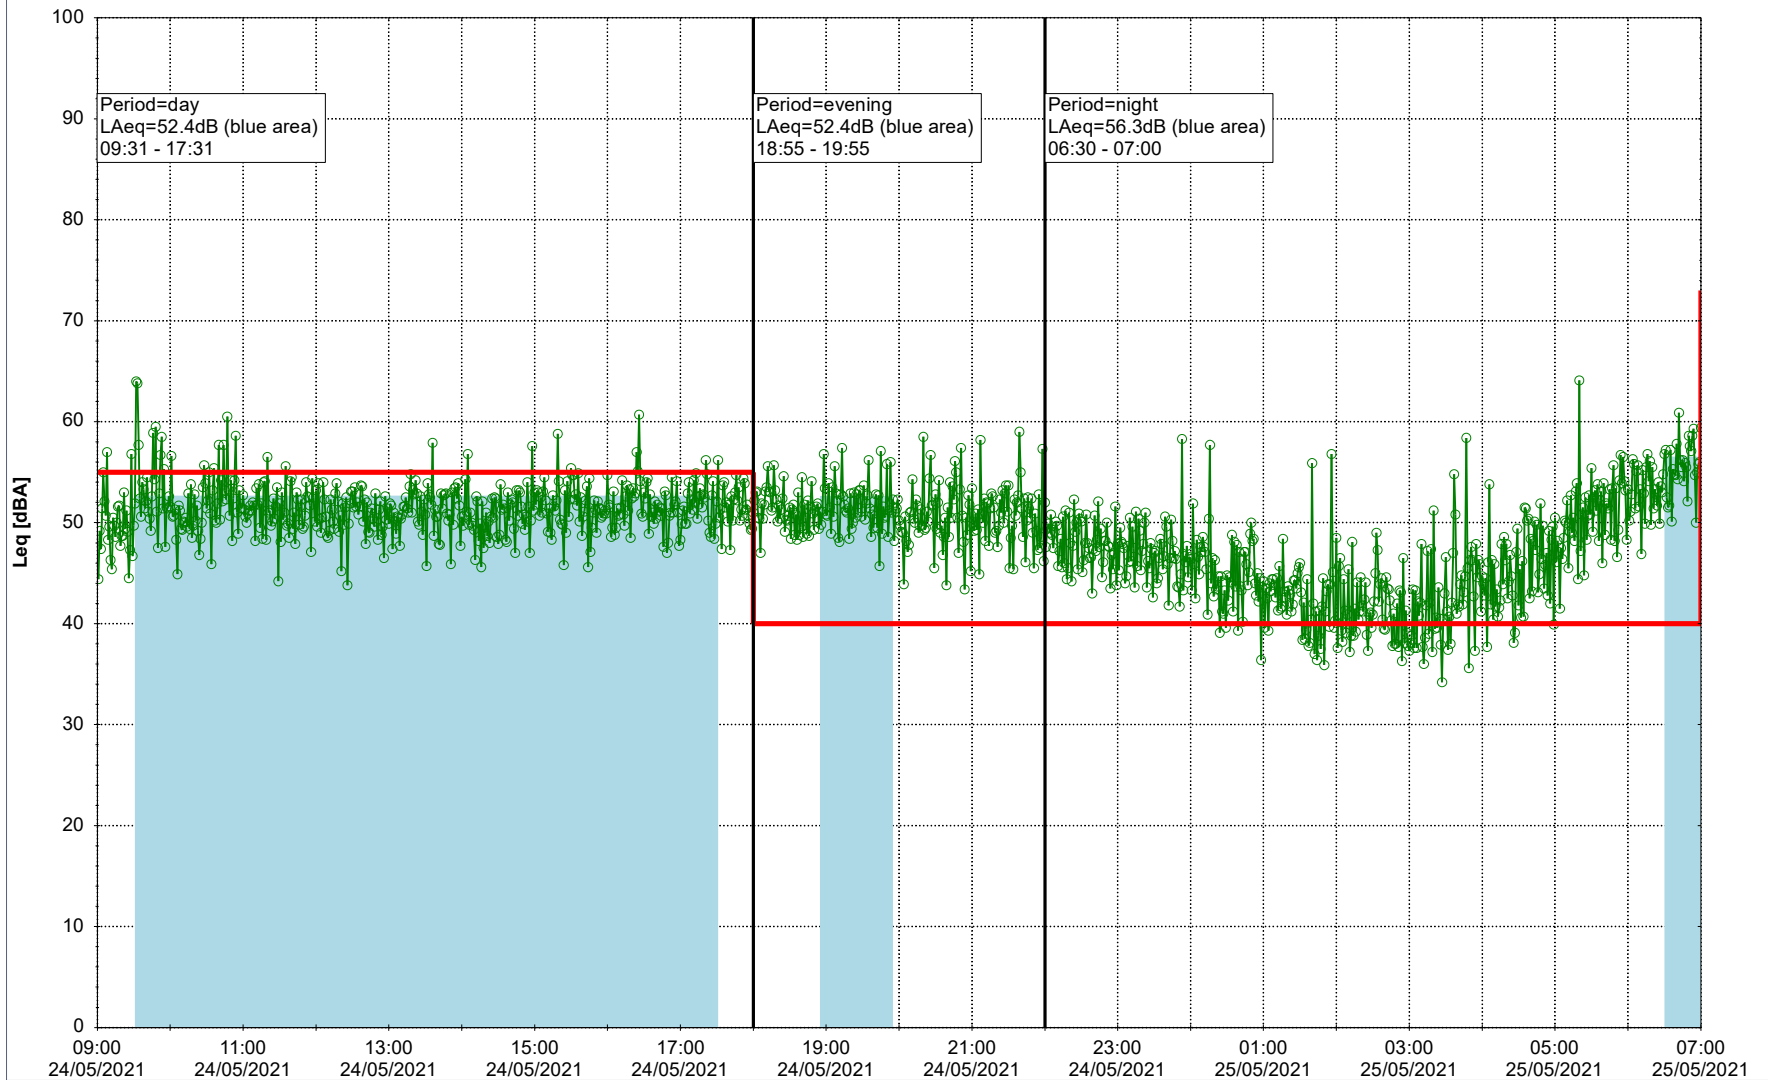

Noise Time Related Diagram

24/05/2021
25/05/2021

○ ○ ○ ○ HOL_NS01