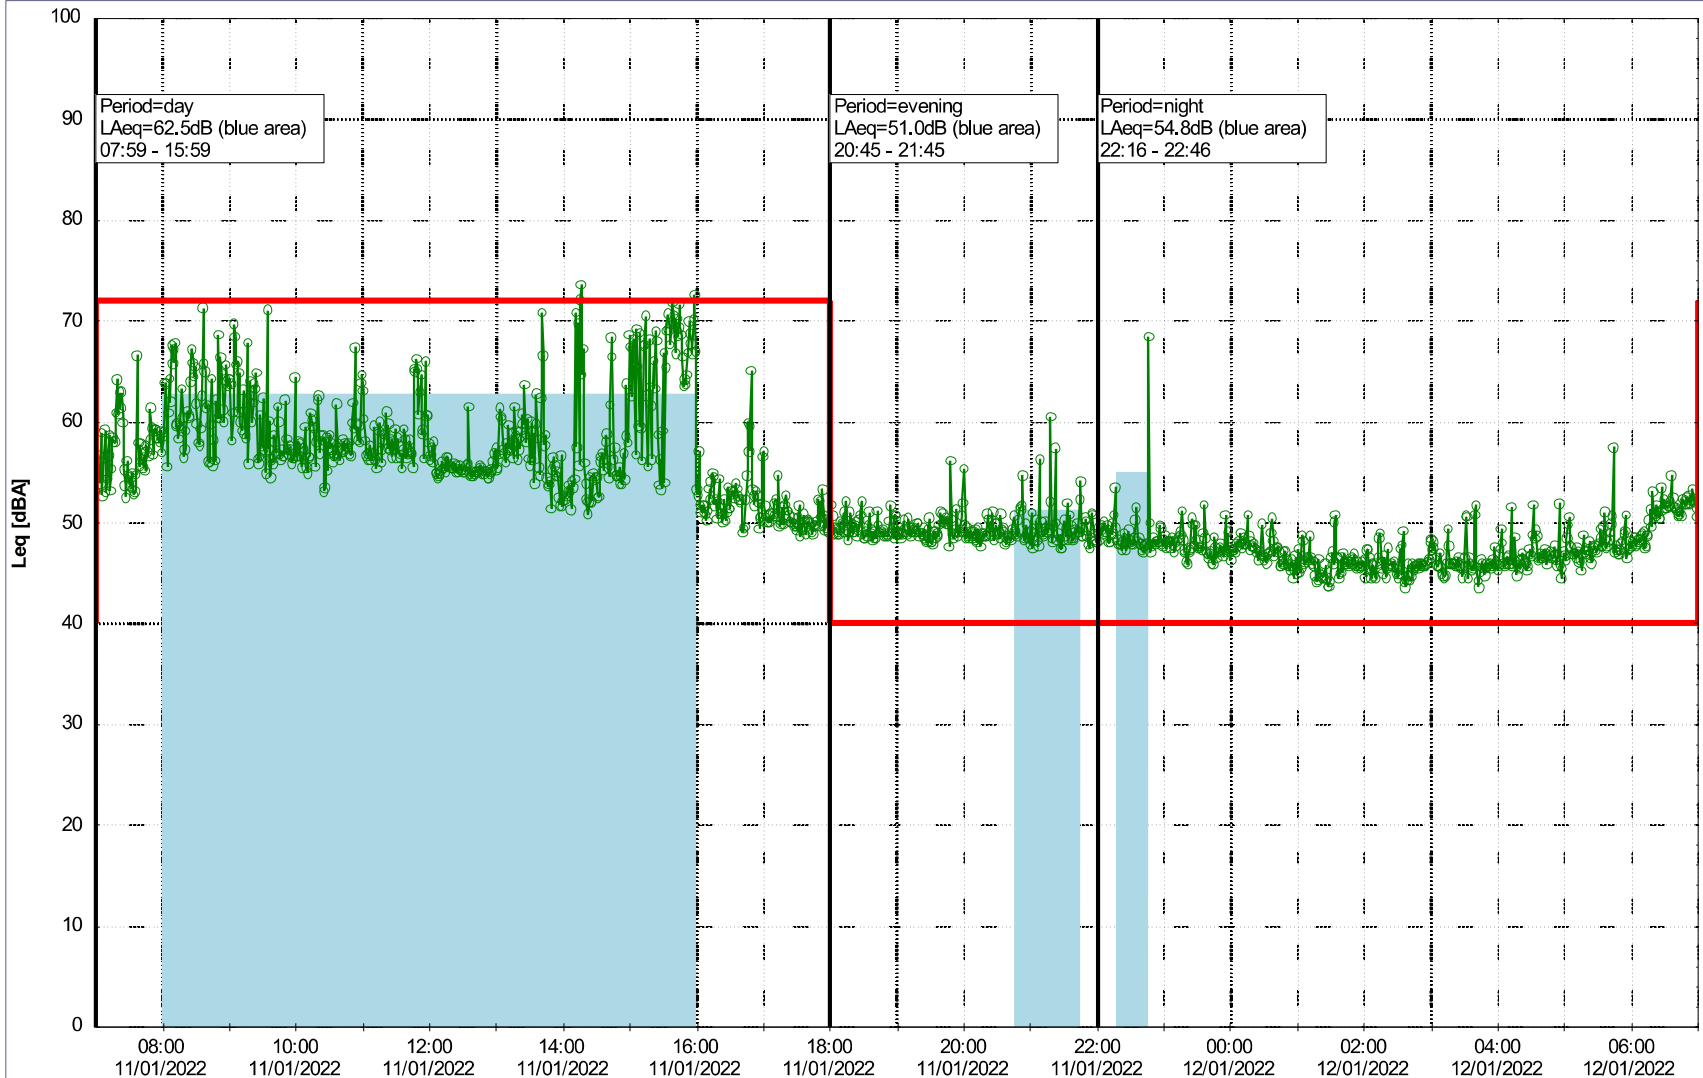

Noise Time Related Diagram

11/01/2022
12/01/2022

○○○○ MOP_NS01