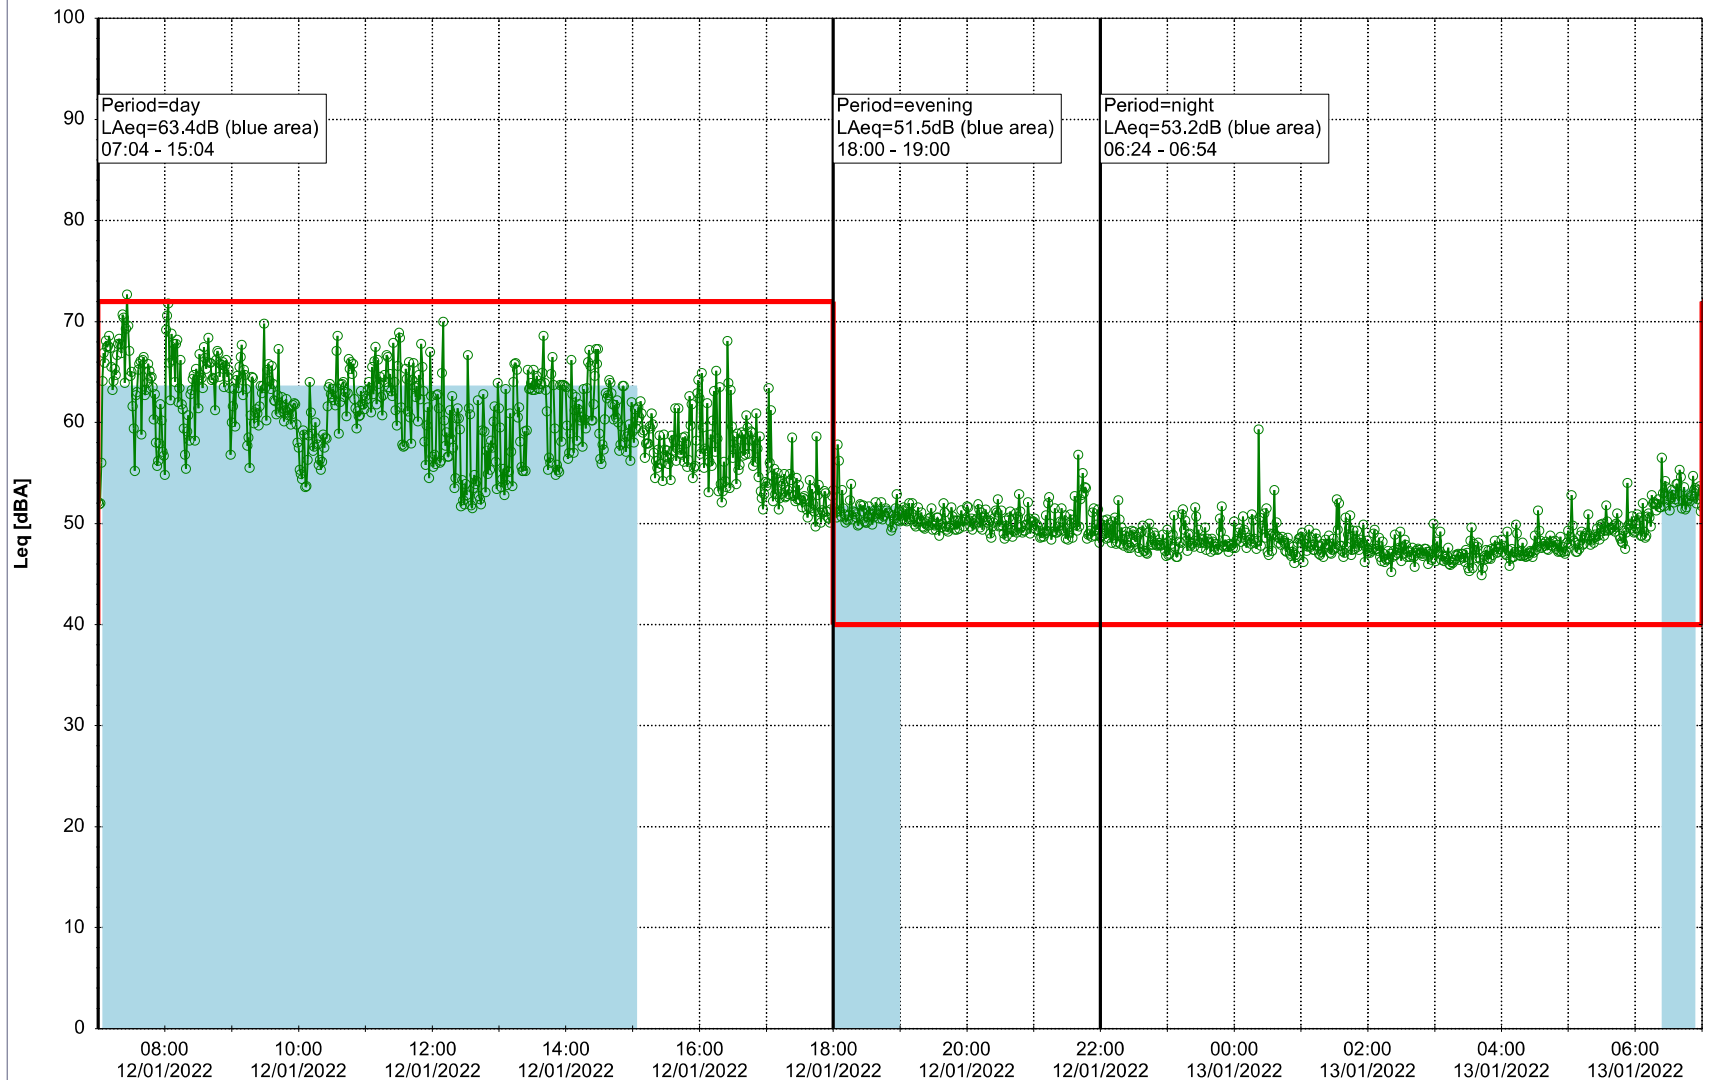

Noise Time Related Diagram

12/01/2022
13/01/2022

○○○○ MOP_NS01