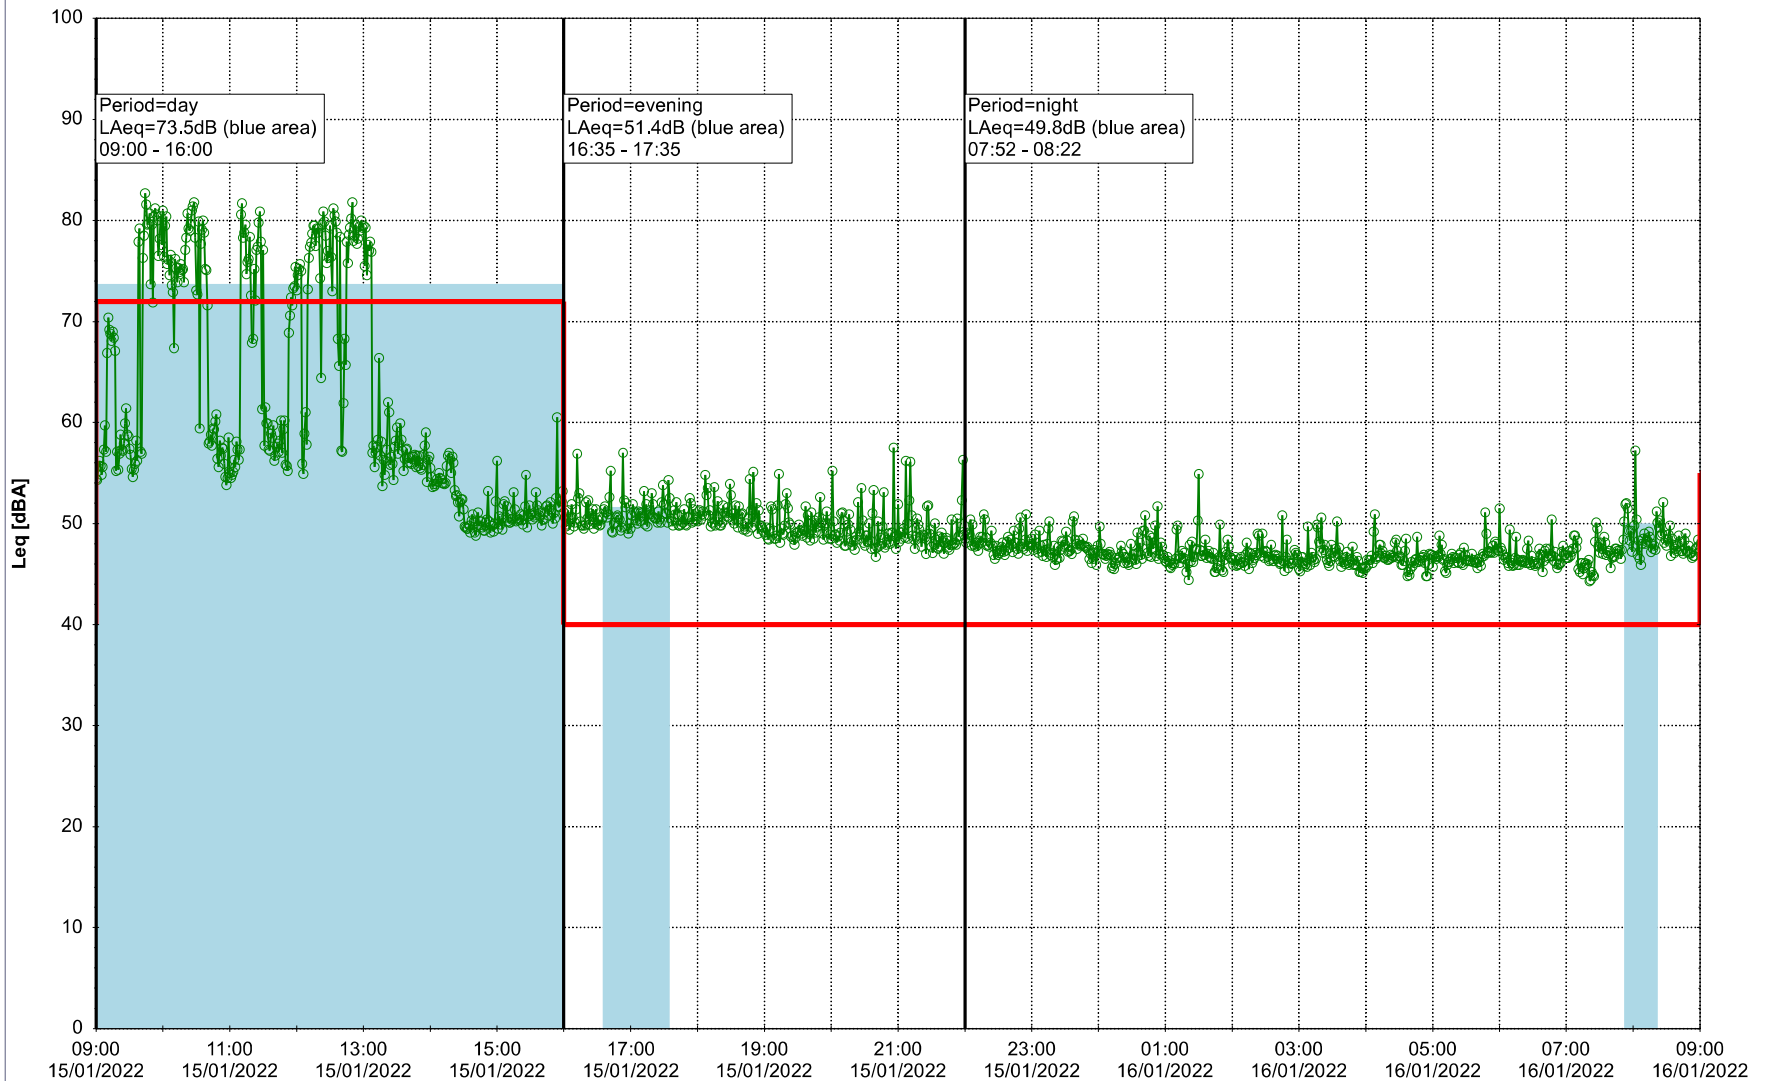

Noise Time Related Diagram

15/01/2022
16/01/2022

○○○○ MOP_NS01