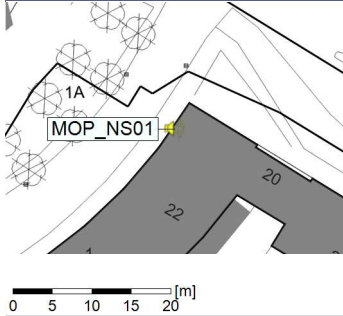

### Noise Time Related Diagram

10/01/2022  
11/01/2022

○○○○ MOP\_NS01

Project: Kronos Sydhavnen  
Construction: Mozarts Plads  
Location: N-V

Plan View

Remarks

...