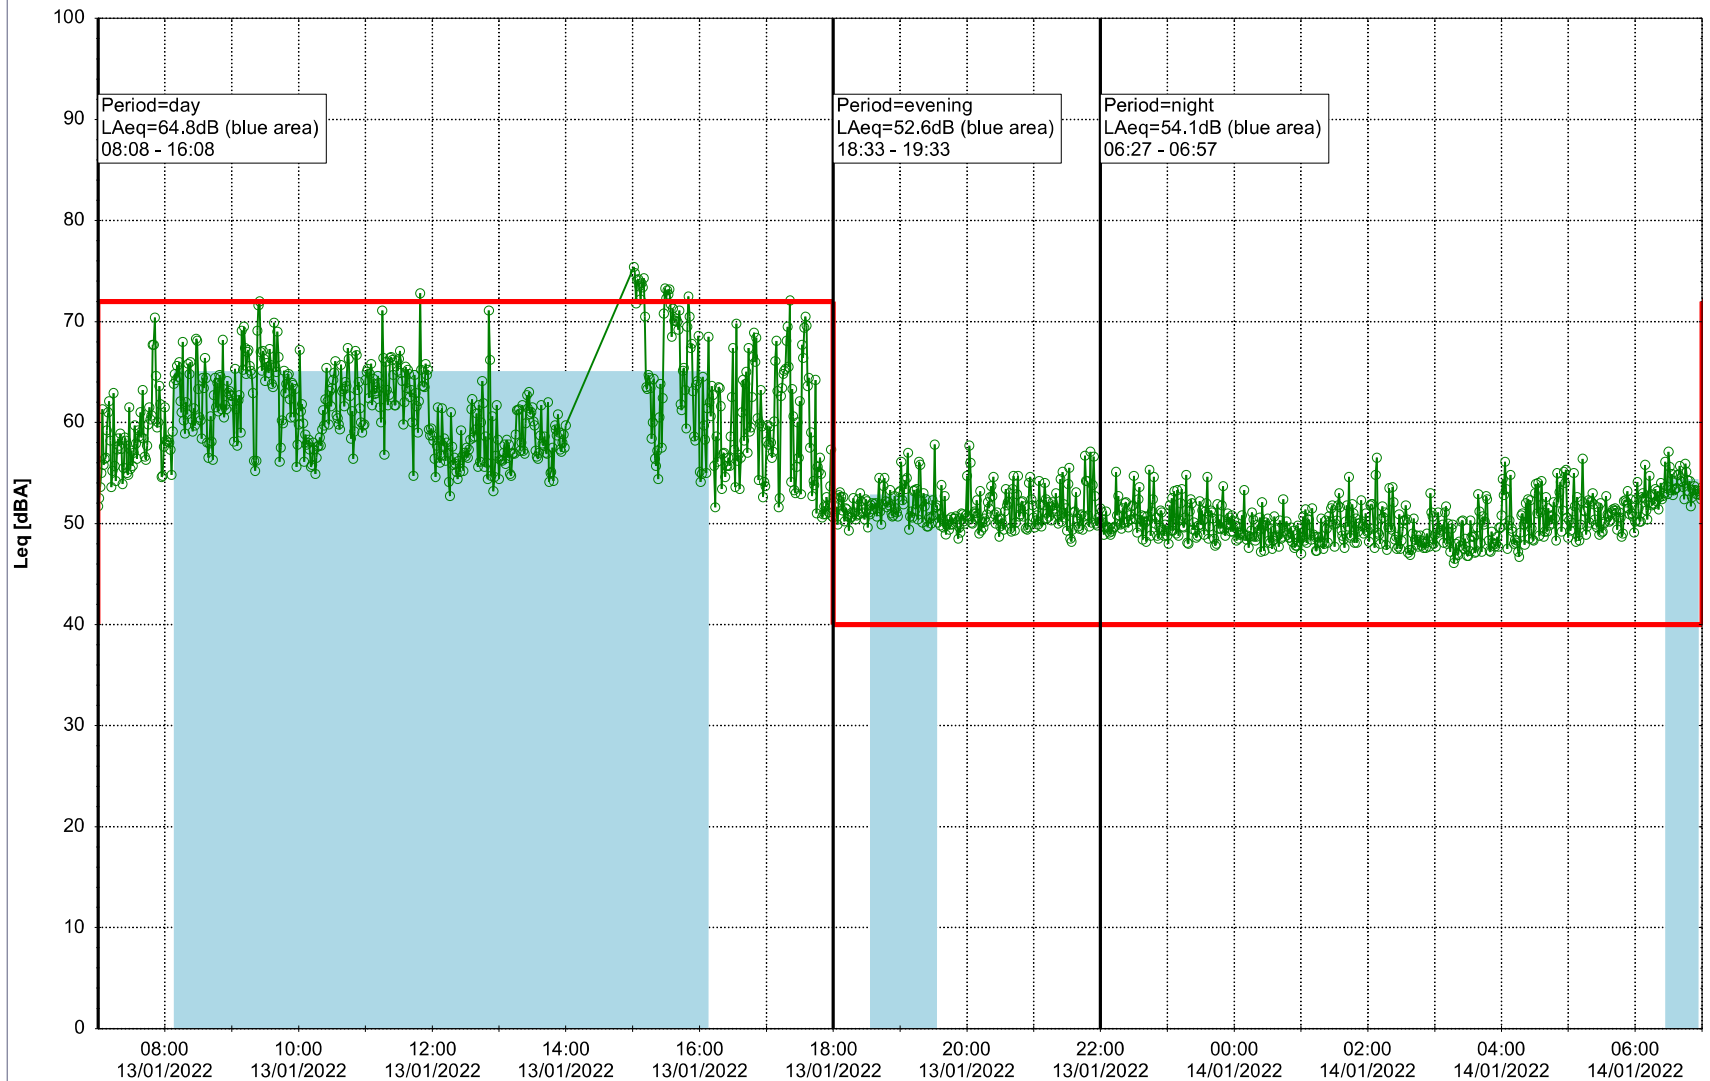

Noise Time Related Diagram

13/01/2022
14/01/2022

○○○○ MOP_NS01