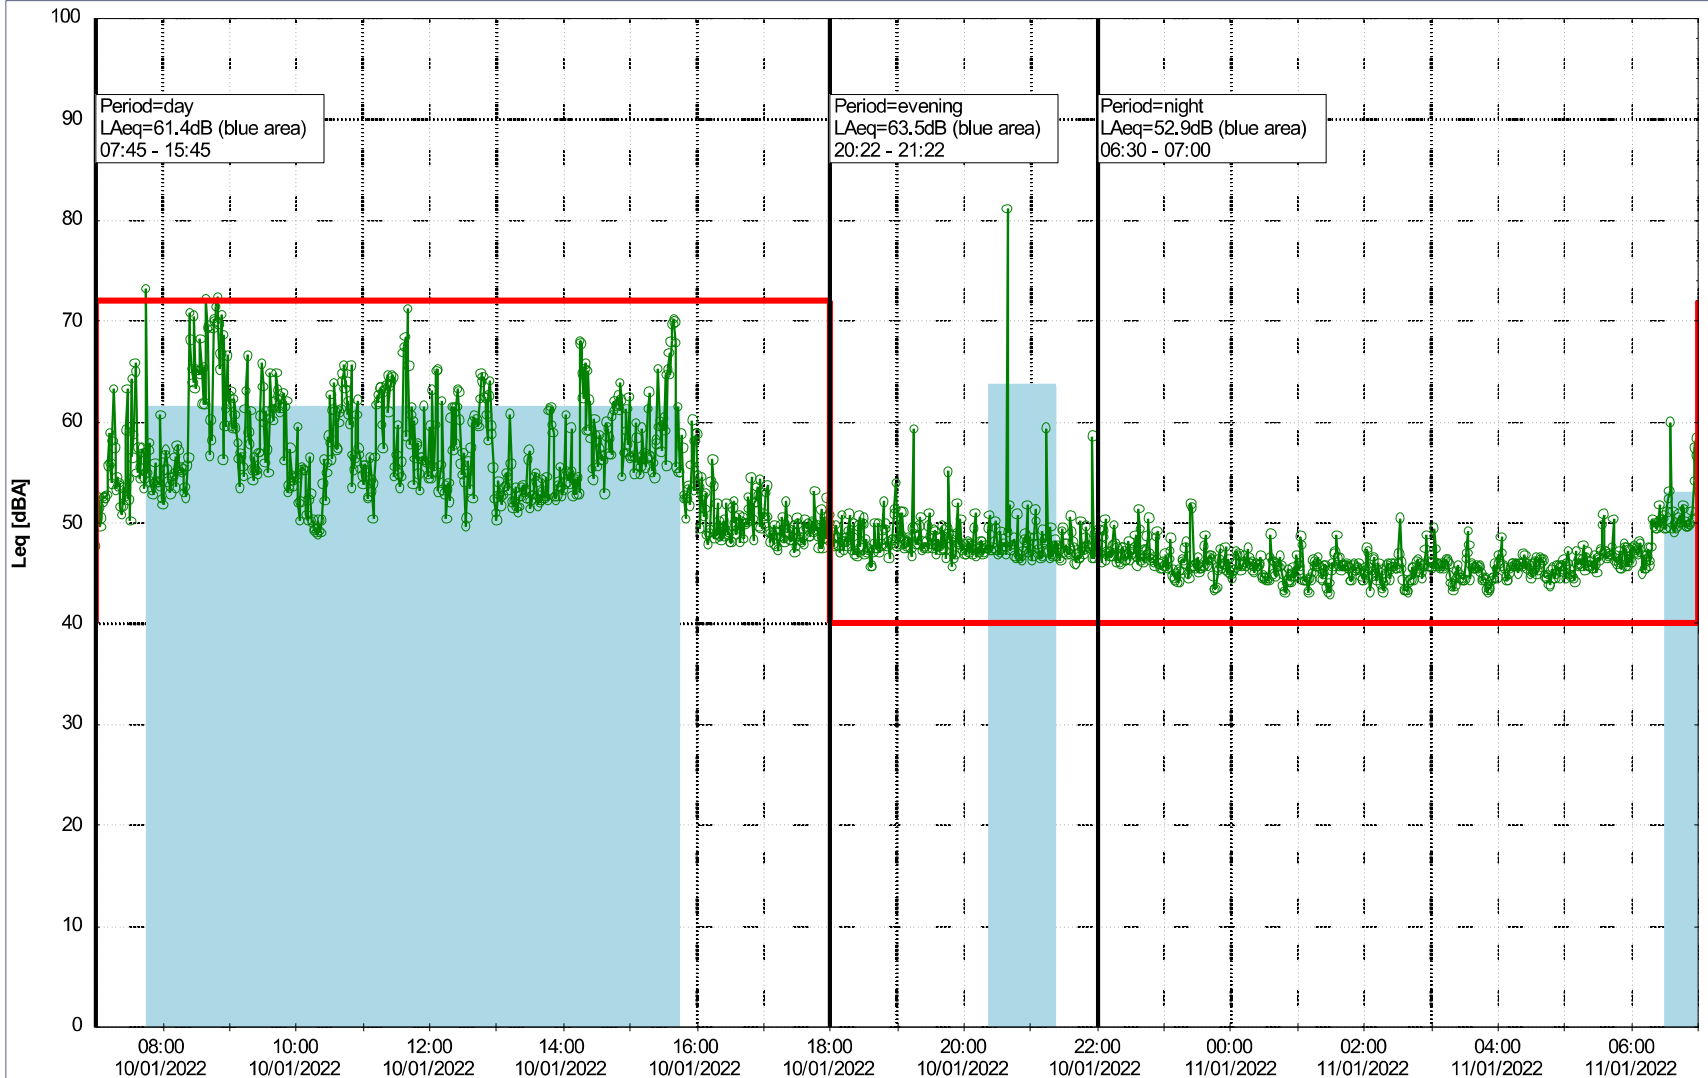

### Noise Time Related Diagram

10/01/2022  
11/01/2022

○○○○ MOP\_NS01

Project: Kronos Sydhavnen  
Construction: Mozarts Plads  
Location: N-V

Plan View

Remarks

...