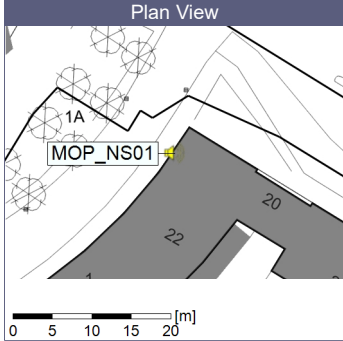

Project: Kronos Sydhavnen
Construction: Mozarts Plads
Location: N-V

30/10/2019
31/10/2019

Noise Time Related Diagram

○○○○ MOP_NS01