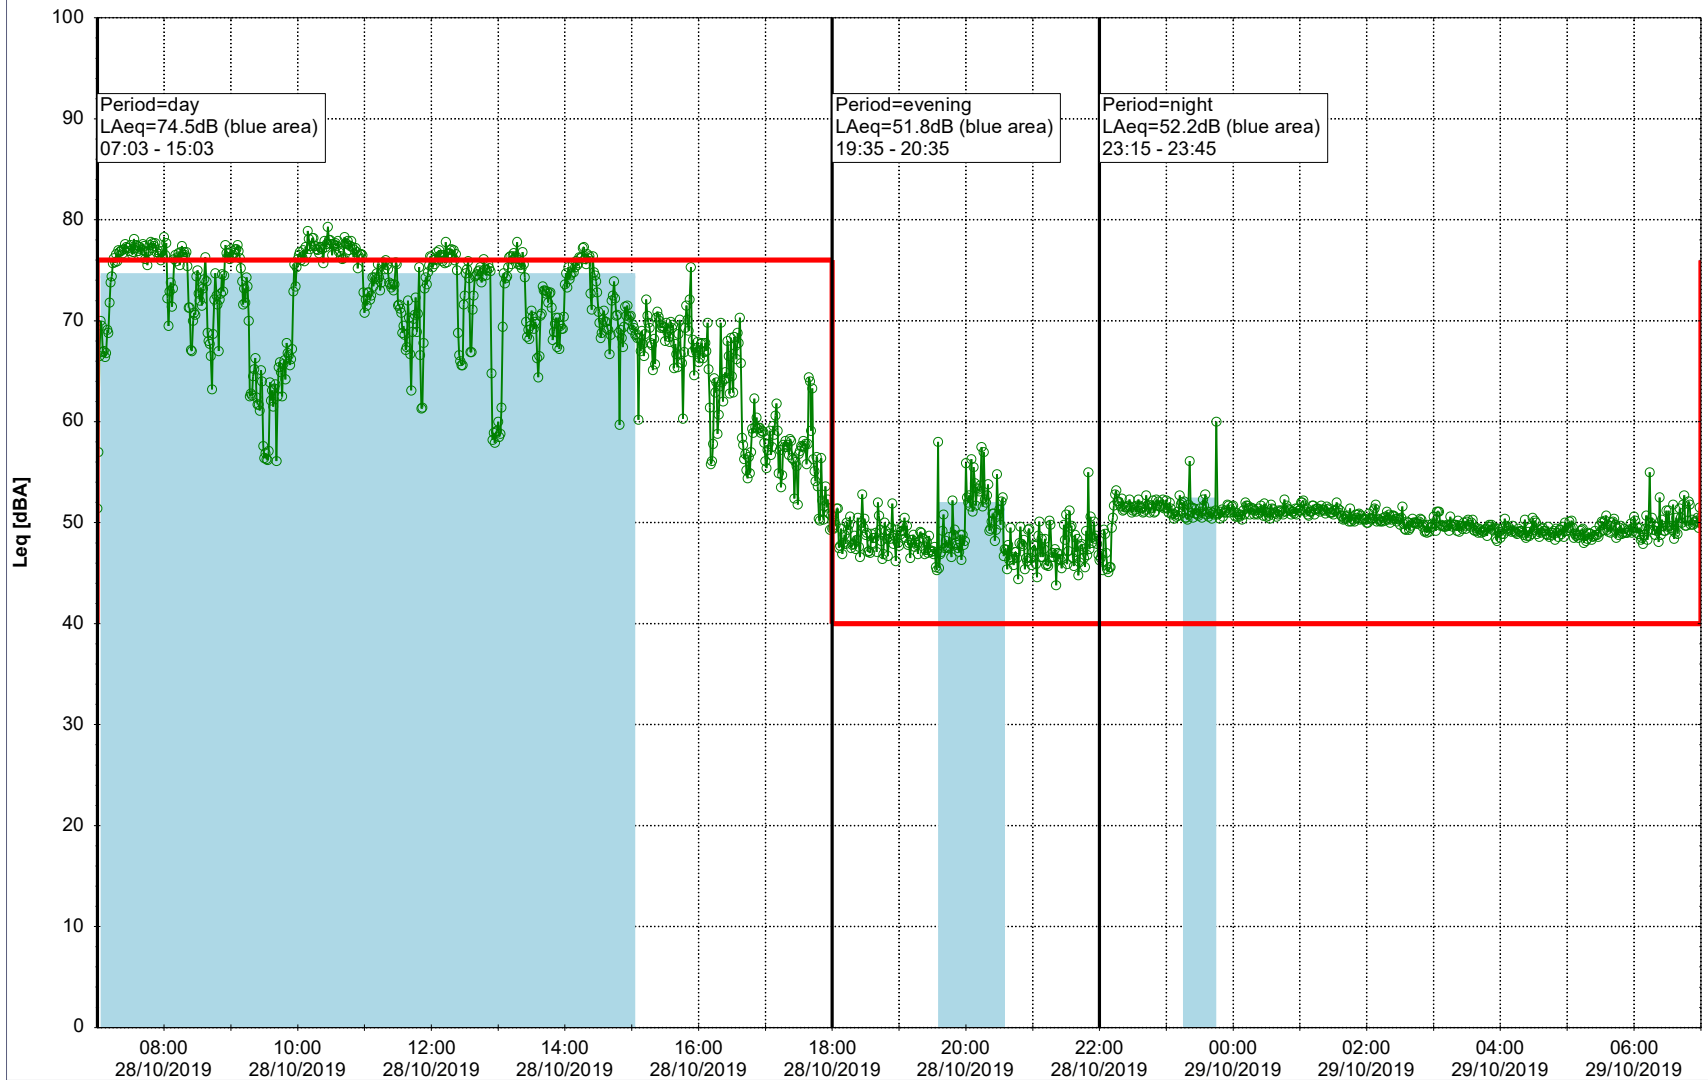

Project: Kronos Sydhavnen
Construction: Mozarts Plads
Location: N-V

28/10/2019
29/10/2019

Plan View

Remarks

...

Noise Time Related Diagram

○○○○ MOP_NS01

Project: Kronos Sydhavnen
Construction: Mozarts Plads
Location: N-V

29/10/2019
30/10/2019

Plan View

Remarks

...

Noise Time Related Diagram

○○○○ MOP_NS01

Project: Kronos Sydhavnen
Construction: Mozarts Plads
Location: N-V

30/10/2019
31/10/2019

Noise Time Related Diagram

○○○○ MOP_NS01

Remarks

...

Project: Kronos Sydhavnen
Construction: Mozarts Plads
Location: N-V

31/10/2019
01/11/2019

Plan View

Remarks

...

Noise Time Related Diagram

○○○ MOP_NS01

Project: Kronos Sydhavnen
Construction: Mozarts Plads
Location: N-V

01/11/2019
02/11/2019

Plan View

Remarks

...