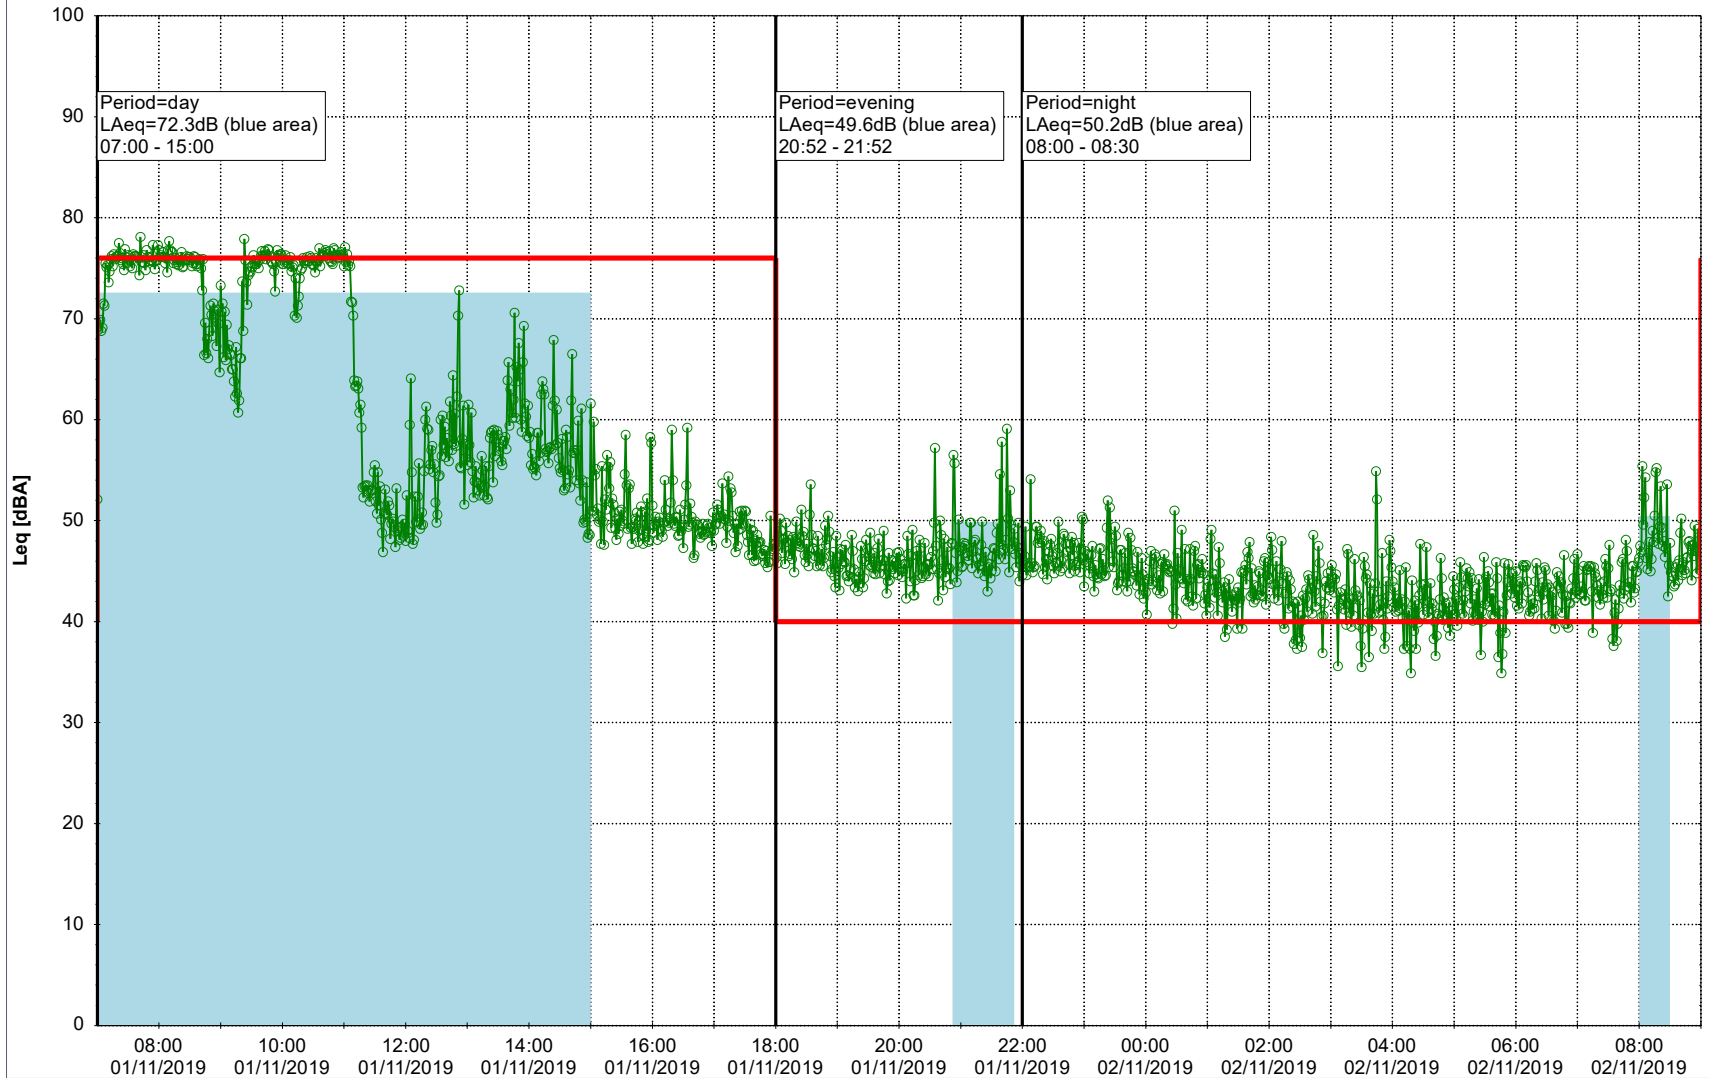

...

Noise Time Related Diagram

○○○ MOP_NS01

Project: Kronos Sydhavnen
Construction: Mozarts Plads
Location: N-V

01/11/2019
02/11/2019

Plan View

Remarks

...

Noise Time Related Diagram

○○○○ MOP_NS01

Project: Kronos Sydhavnen
Construction: Mozarts Plads
Location: N-V

02/11/2019
03/11/2019

Plan View

Remarks

...

Noise Time Related Diagram

○○○○ MOP_NS01

Project: Kronos Sydhavnen
Construction: Mozarts Plads
Location: N-V

03/11/2019
04/11/2019

Plan View

Remarks

...

Noise Time Related Diagram

○○○○ MOP_NS01