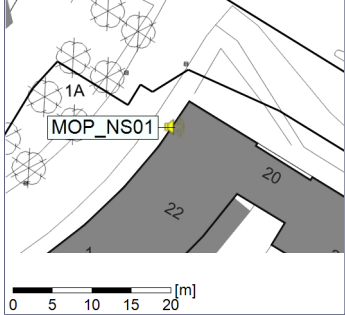

Project: Kronos Sydhavnen
Construction: Mozarts Plads
Location: N-V

29/10/2019
30/10/2019

Plan View