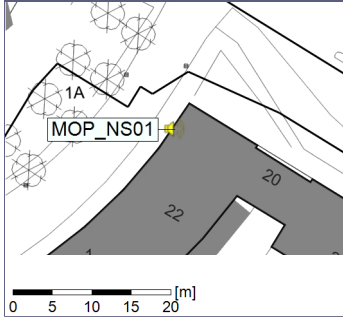

Noise Time Related Diagram

○○○○ MOP_NS01

Project: Kronos Sydhavnen
Construction: Mozarts Plads
Location: N-V

02/11/2019
03/11/2019

Plan View

Remarks

...

Noise Time Related Diagram