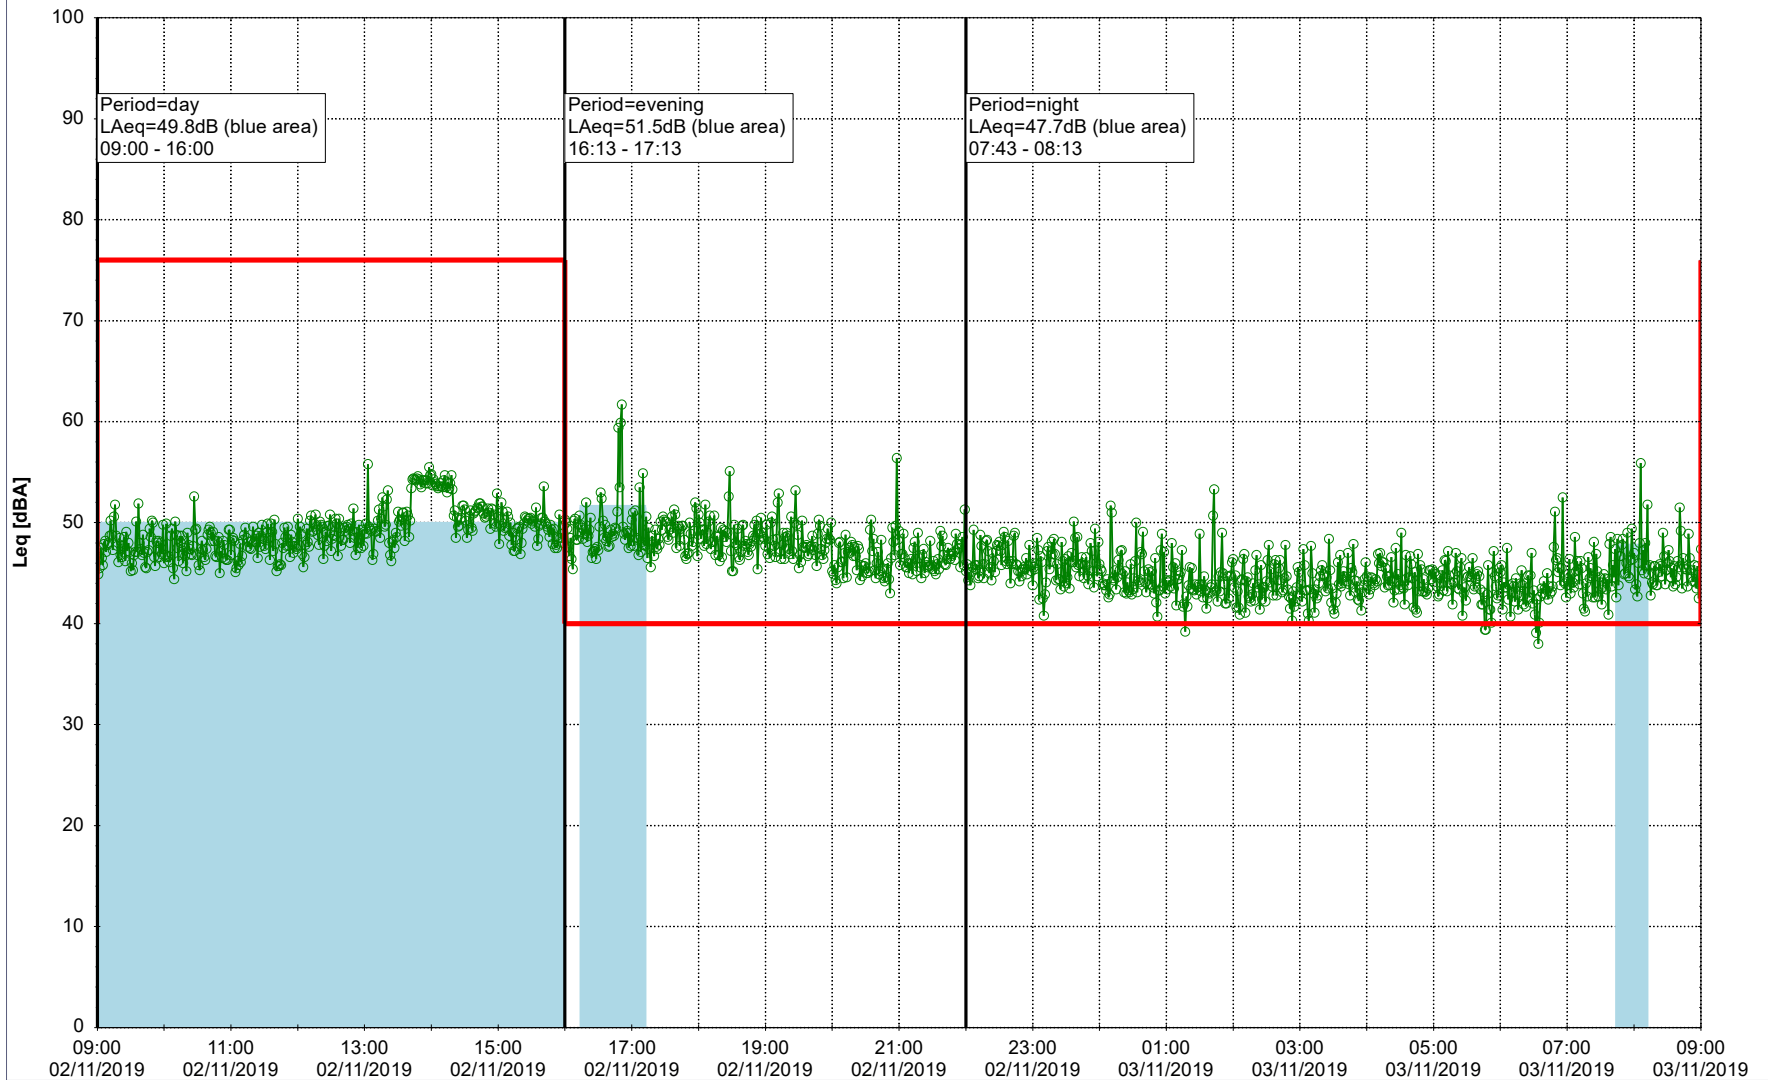

Noise Time Related Diagram

○○○○ MOP_NS01

Project: Kronos Sydhavnen
Construction: Mozarts Plads
Location: N-V

02/11/2019
03/11/2019

Plan View

Remarks

...

Noise Time Related Diagram

○○○○ MOP_NS01

Project: Kronos Sydhavnen
Construction: Mozarts Plads
Location: N-V

03/11/2019
04/11/2019

Plan View

Remarks

...

Noise Time Related Diagram

○○○○ MOP_NS01