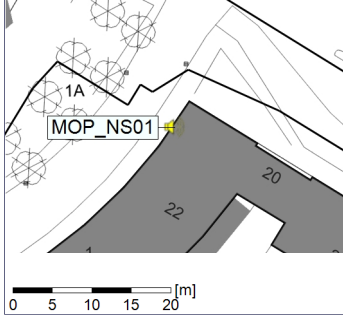

...

Noise Time Related Diagram

○○○ MOP_NS01

Project: Kronos Sydhavnen
Construction: Mozarts Plads
Location: N-V

01/11/2019
02/11/2019

Plan View

Remarks

...