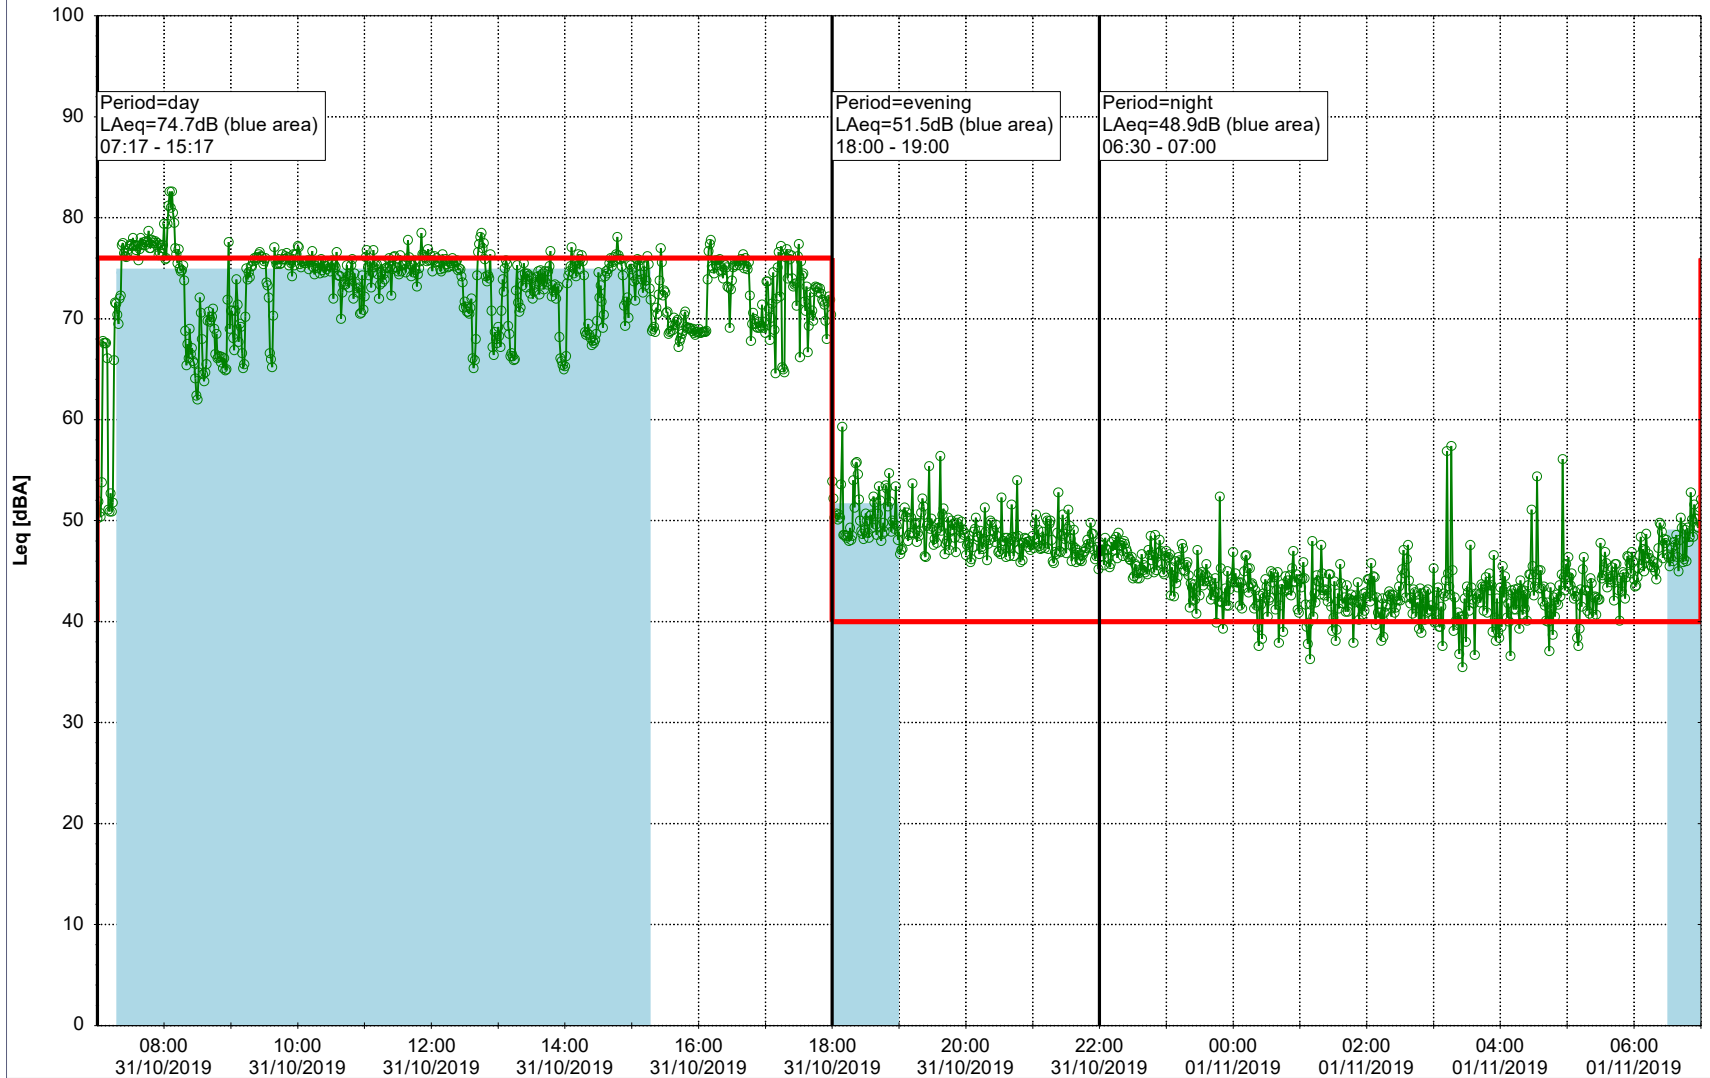

Noise Time Related Diagram

○○○○ MOP_NS01

Remarks

...

Project: Kronos Sydhavnen
Construction: Mozarts Plads
Location: N-V

31/10/2019
01/11/2019

Plan View

Remarks

...

Noise Time Related Diagram

○○○ MOP_NS01

Project: Kronos Sydhavnen
Construction: Mozarts Plads
Location: N-V

01/11/2019
02/11/2019

Plan View

Remarks

...

Noise Time Related Diagram

○○○○ MOP_NS01

Project: Kronos Sydhavnen
Construction: Mozarts Plads
Location: N-V

02/11/2019
03/11/2019

Plan View

Remarks

...

Noise Time Related Diagram