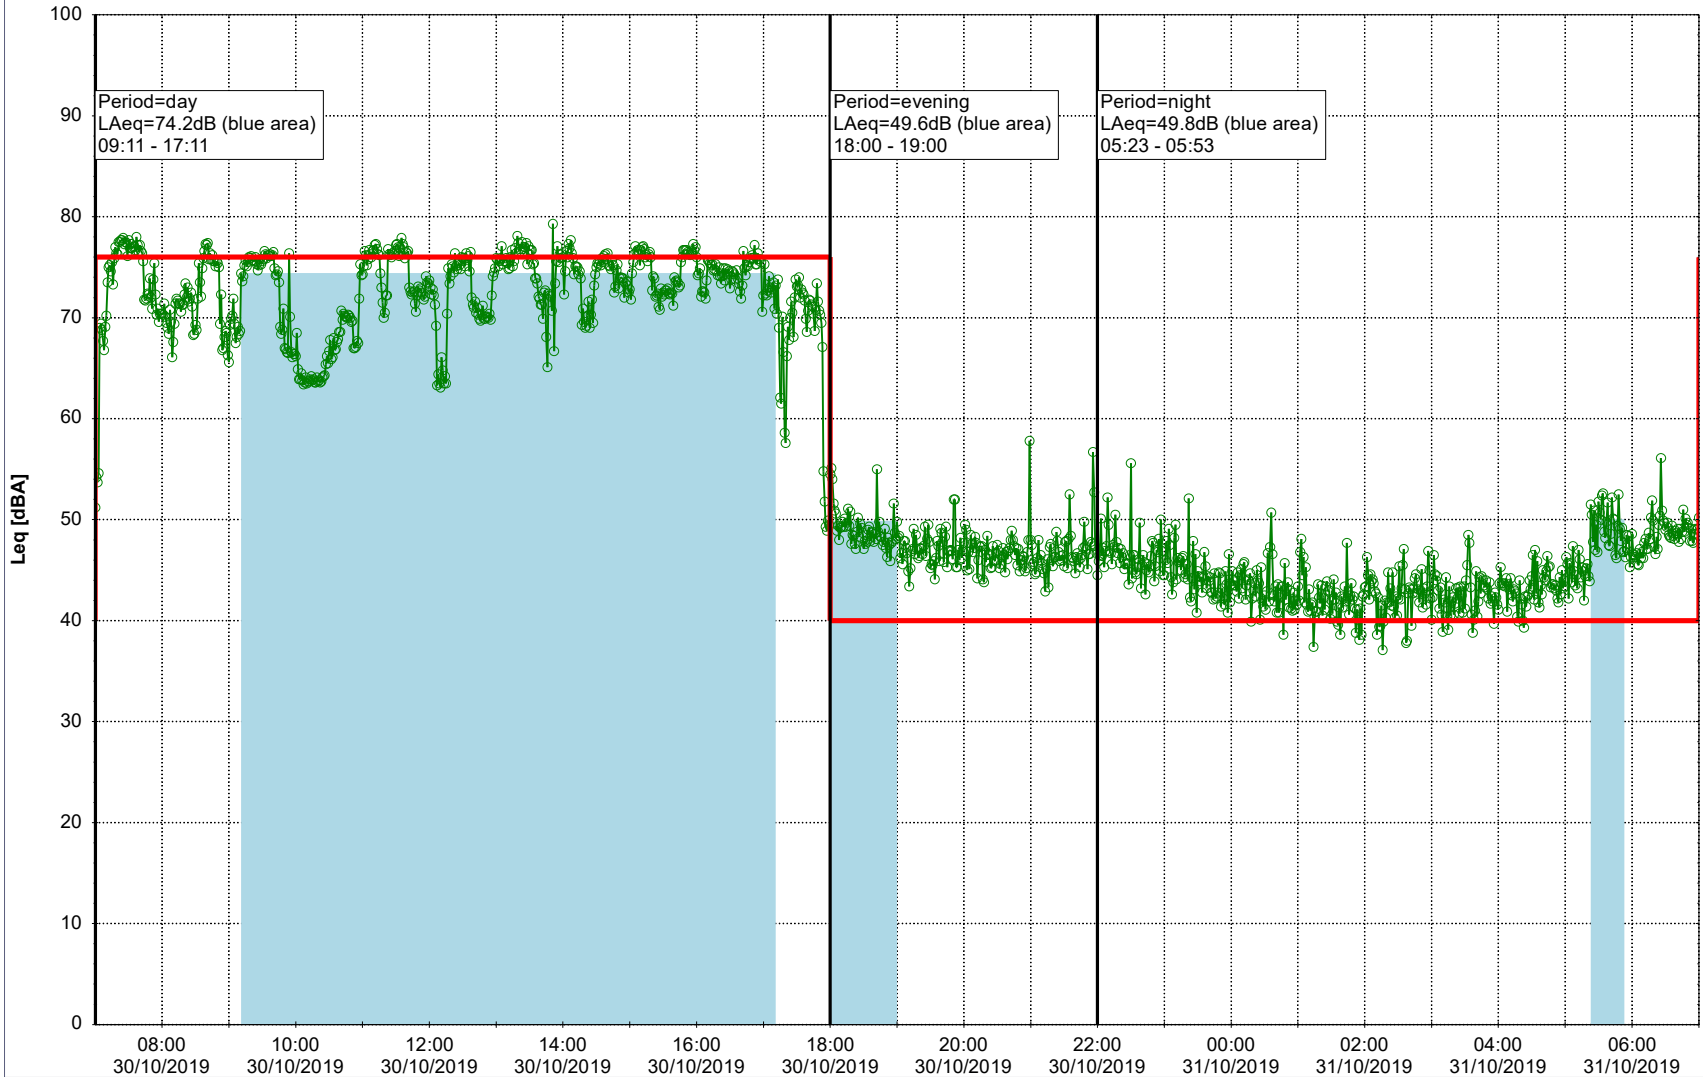

29/10/2019
30/10/2019

Plan View

Remarks

...

Noise Time Related Diagram

○○○○ MOP_NS01

Project: Kronos Sydhavnen
Construction: Mozarts Plads
Location: N-V

30/10/2019
31/10/2019

Noise Time Related Diagram

○○○○ MOP_NS01

Remarks

...

Project: Kronos Sydhavnen
Construction: Mozarts Plads
Location: N-V

31/10/2019
01/11/2019

Plan View

Remarks

...

Noise Time Related Diagram

○○○ MOP_NS01

Project: Kronos Sydhavnen
Construction: Mozarts Plads
Location: N-V

01/11/2019
02/11/2019

Plan View

Remarks

...

Noise Time Related Diagram

○○○○ MOP_NS01

Project: Kronos Sydhavnen
Construction: Mozarts Plads
Location: N-V

02/11/2019
03/11/2019

Plan View

Remarks

...

Noise Time Related Diagram