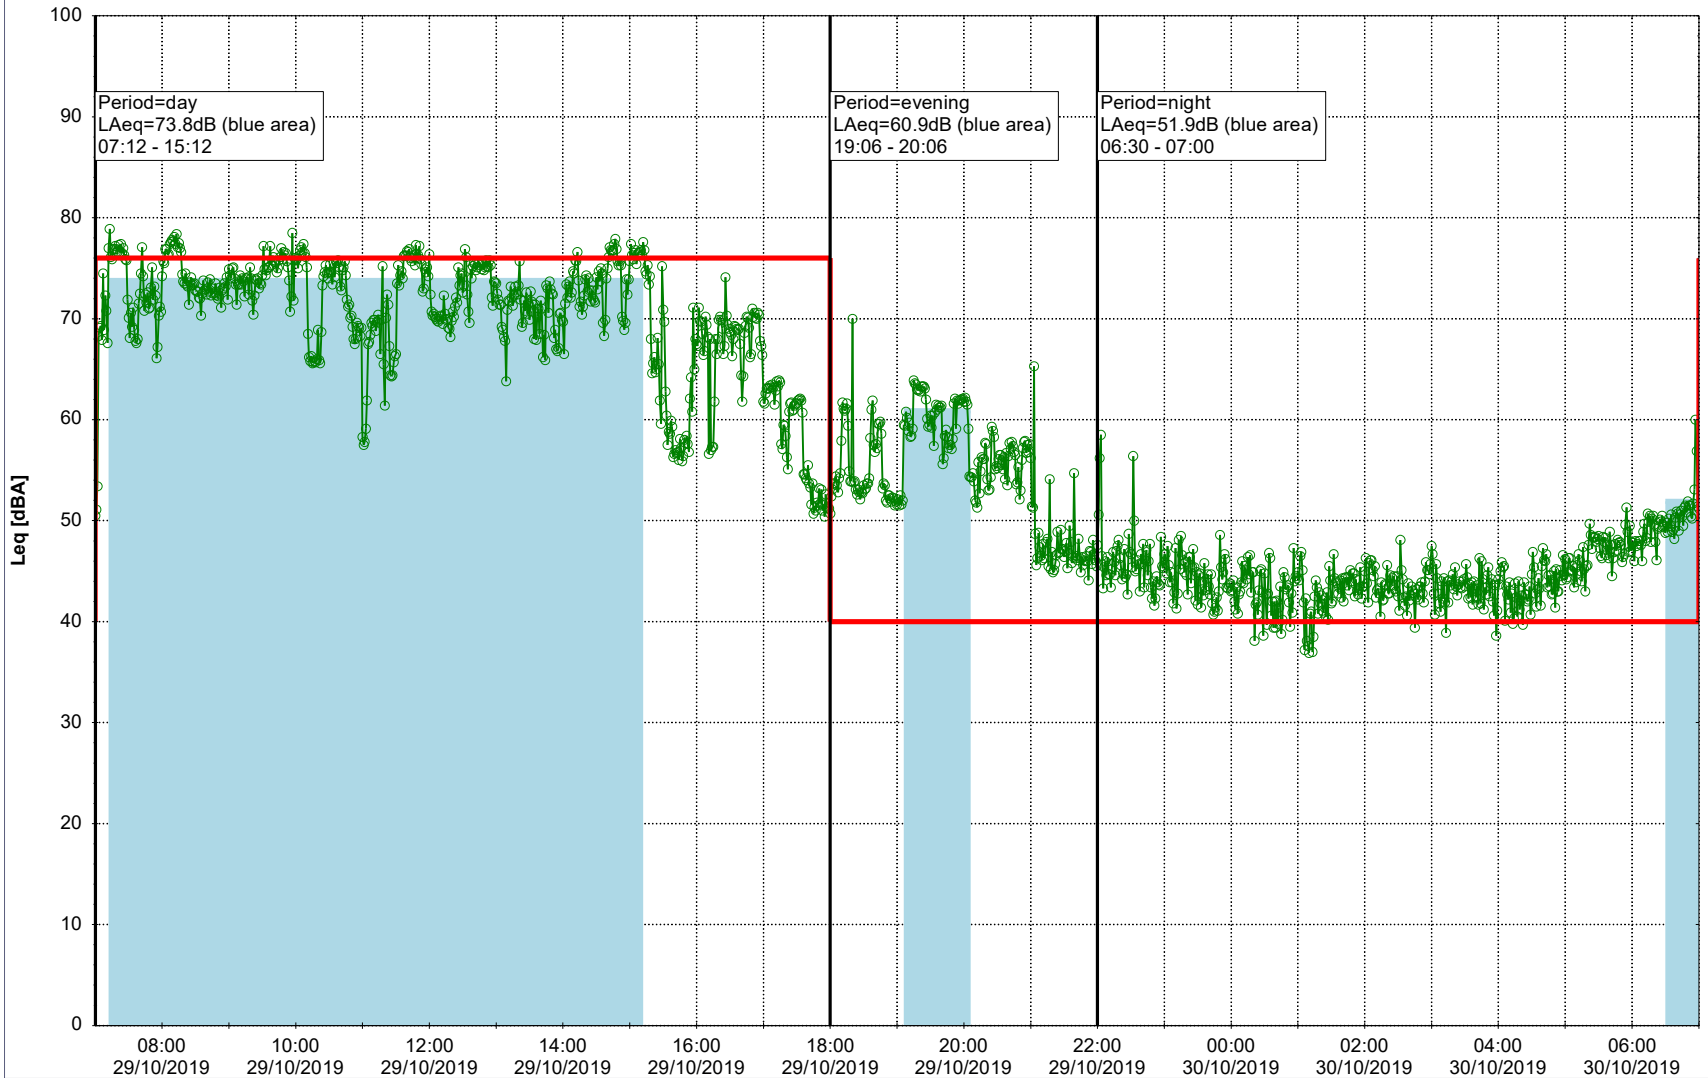

29/10/2019
30/10/2019

Plan View

Remarks

...

Noise Time Related Diagram

○○○○ MOP_NS01

Project: Kronos Sydhavnen
Construction: Mozarts Plads
Location: N-V

30/10/2019
31/10/2019

Noise Time Related Diagram

○○○○ MOP_NS01

Remarks

...

Project: Kronos Sydhavnen
Construction: Mozarts Plads
Location: N-V

31/10/2019
01/11/2019

Plan View

Remarks

...

Noise Time Related Diagram

○○○ MOP_NS01

Project: Kronos Sydhavnen
Construction: Mozarts Plads
Location: N-V

01/11/2019
02/11/2019

Plan View

Remarks

...

Noise Time Related Diagram

○○○○ MOP_NS01

Project: Kronos Sydhavnen
Construction: Mozarts Plads
Location: N-V

02/11/2019
03/11/2019

Plan View

Remarks

...

Noise Time Related Diagram