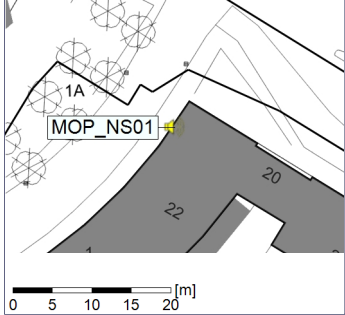

○○○○ MOP_NS01

Project: Kronos Sydhavnen
Construction: Mozarts Plads
Location: N-V

03/11/2019
04/11/2019

Plan View

Remarks

...

Noise Time Related Diagram

○○○○ MOP_NS01