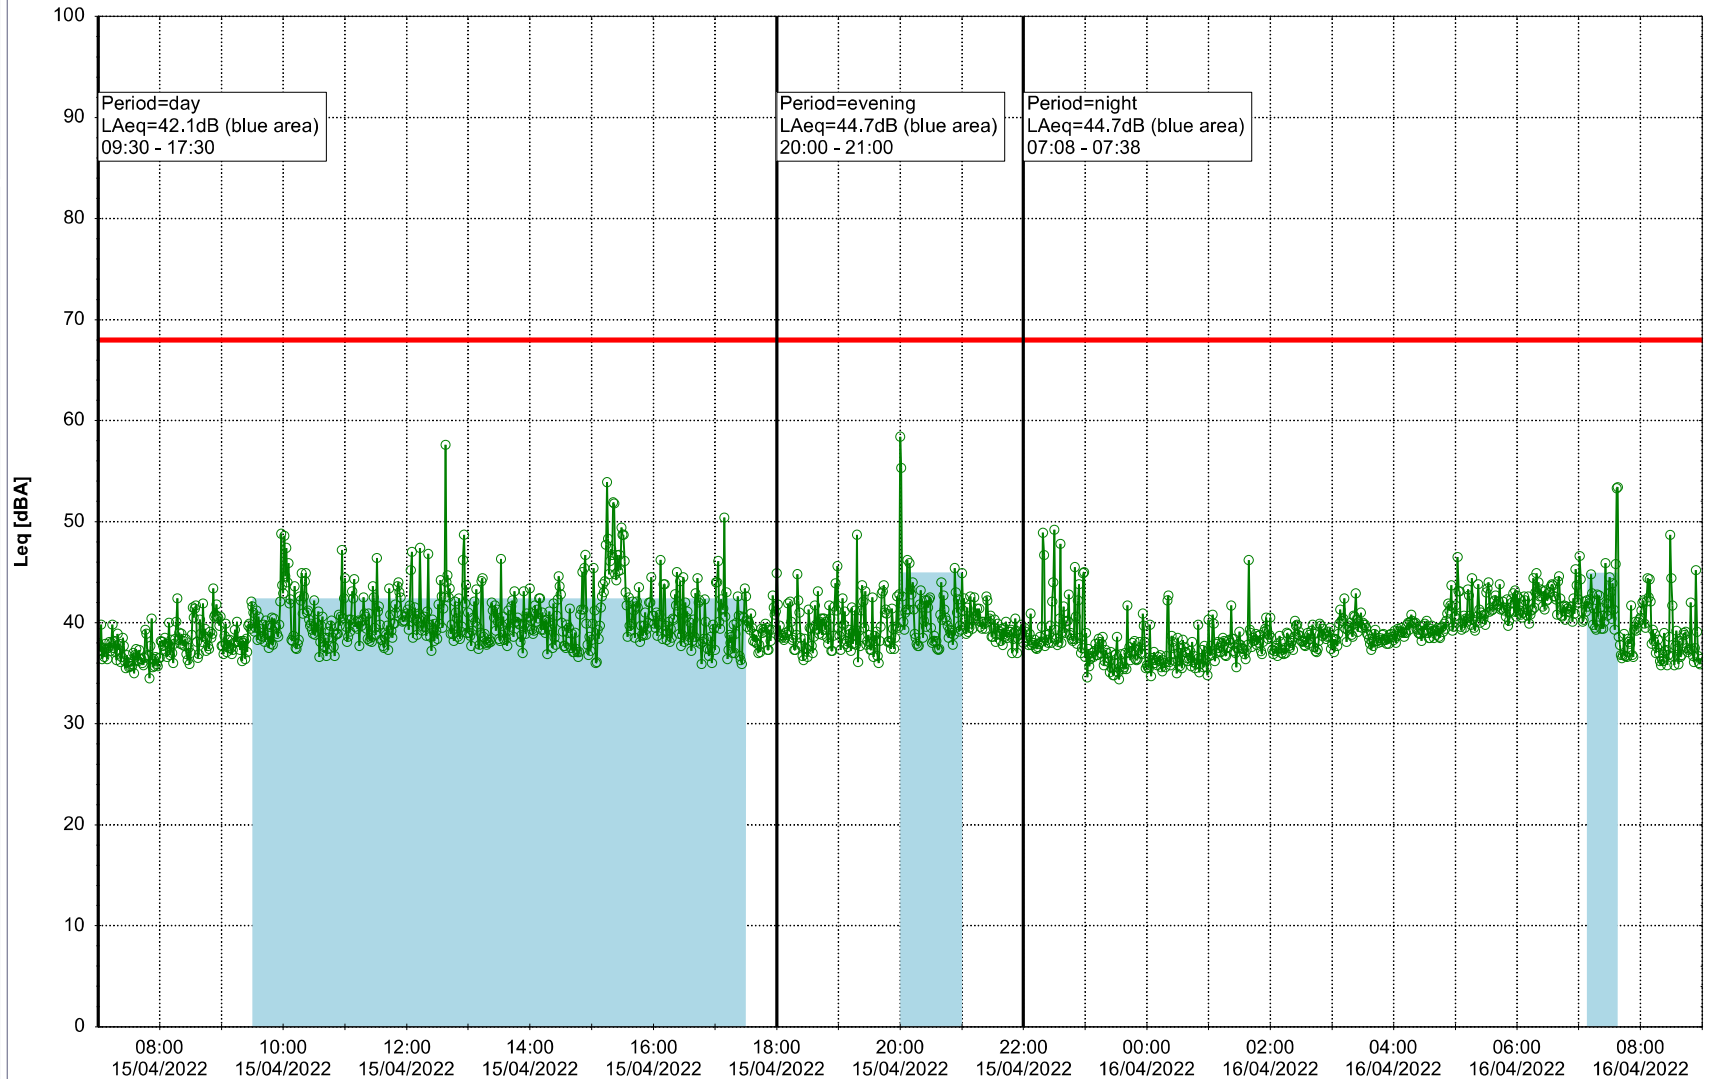

Project: Kronos Sydhavnen
Construction: Enghave Brygge
Location: N-V

Plan View

Remarks

...

Noise Time Related Diagram

15/04/2022
16/04/2022

○○○○ EBR-OVK_NS02