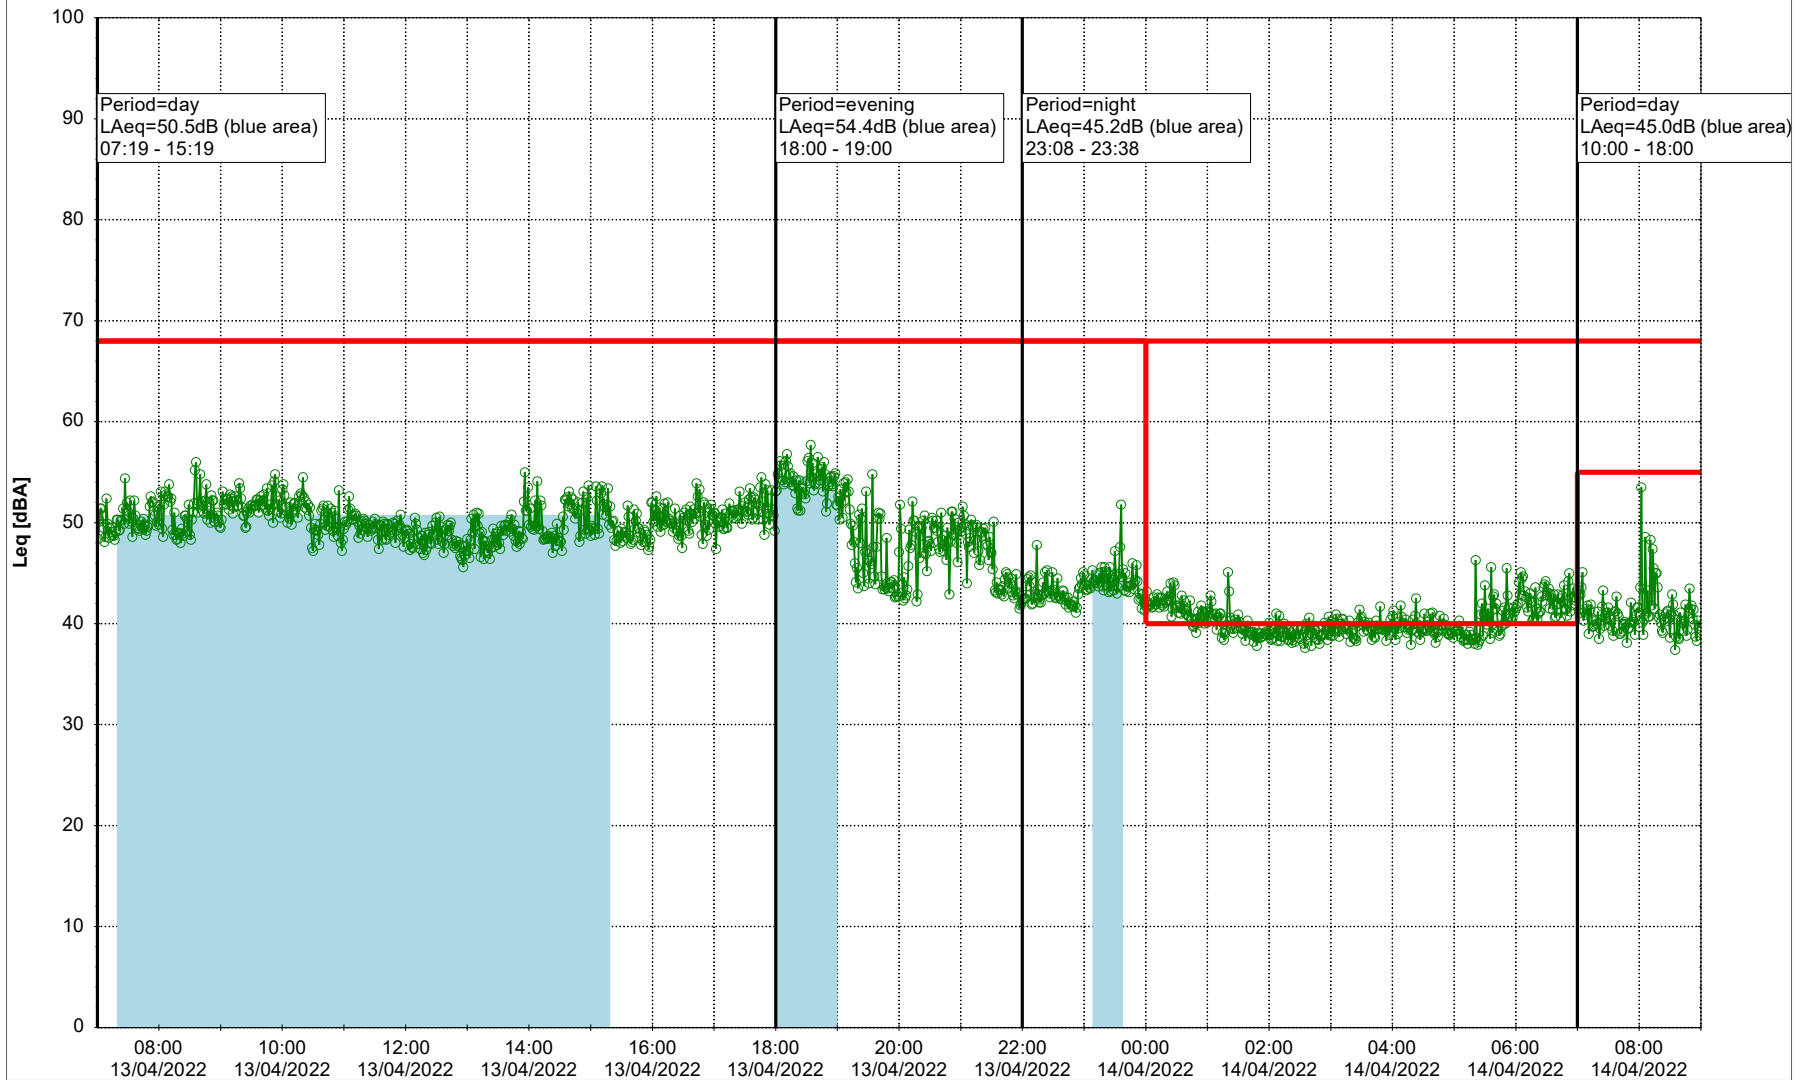

### Noise Time Related Diagram

12/04/2022  
13/04/2022

○○○ EBR-OVK\_NS02

Project: Kronos Sydhavnen  
Construction: Enghave Brygge  
Location: N-V

Plan View

### Noise Time Related Diagram

13/04/2022  
14/04/2022

○○○○ EBR-OVK\_NS02

**Project:** Kronos Sydhavnen  
**Construction:** Enghave Brygge  
**Location:** N-V

Plan View