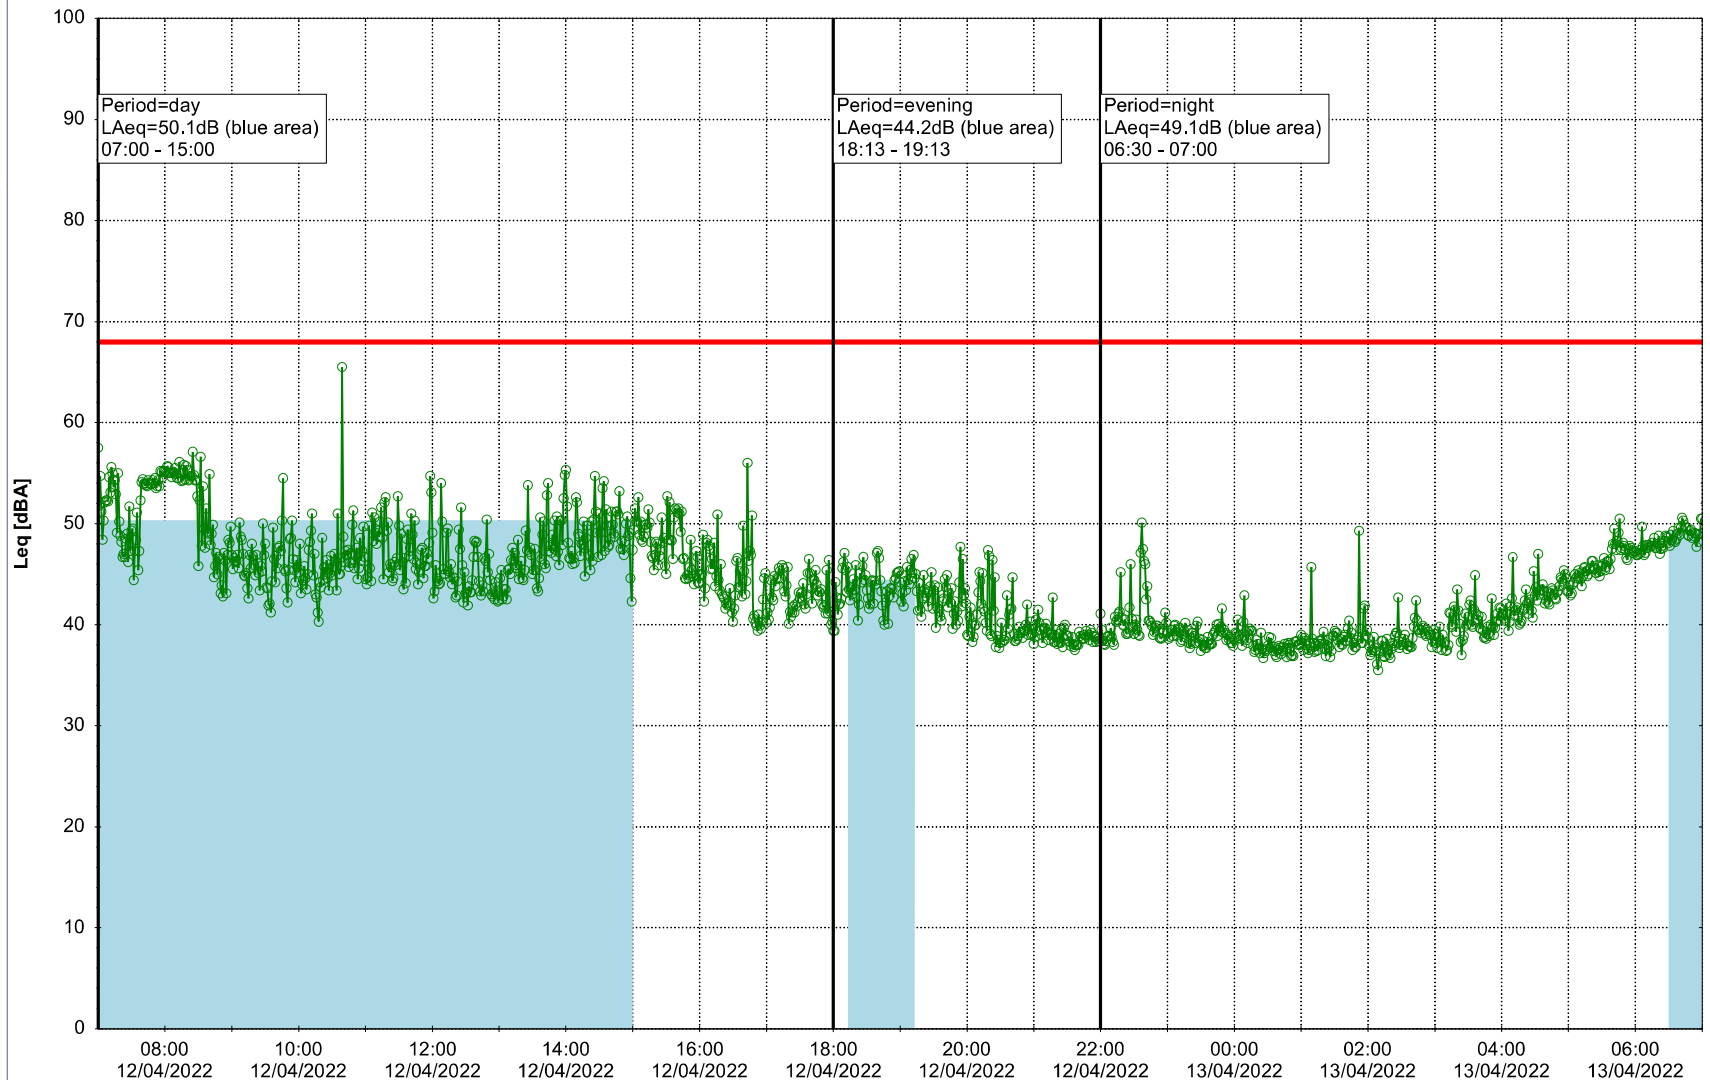

### Noise Time Related Diagram

11/04/2022  
12/04/2022

○○○ EBR-OVK\_NS02

**Project:** Kronos Sydhavnen  
**Construction:** Enghave Brygge  
**Location:** N-V

Plan View

EBR-OVK\_NS02

Remarks

...

### Noise Time Related Diagram

12/04/2022  
13/04/2022

○○○ EBR-OVK\_NS02

Project: Kronos Sydhavnen  
Construction: Enghave Brygge  
Location: N-V

Plan View