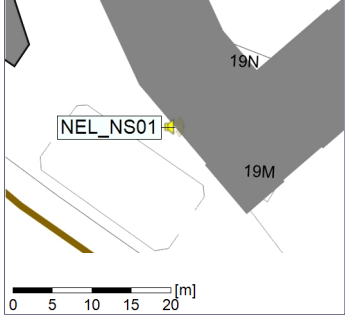

Noise Time Related Diagram

○○○ NEL_NS01

Remarks

...

Project: Kronos Sydhavnen
Construction: Ny Ellebjerg
Location: N-V

05/08/2022
06/08/2022

Plan View

Remarks