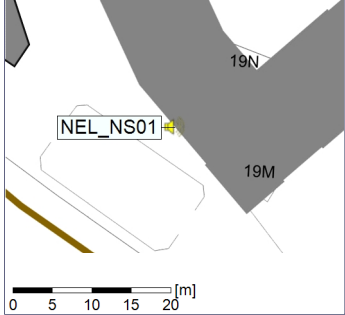

Noise Time Related Diagram

○○○ NEL_NS01

Project: Kronos Sydhavnen
Construction: Ny Ellebjerg
Location: N-V

07/08/2022
08/08/2022

Plan View

Noise Time Related Diagram

○○○ NEL_NS01

Remarks