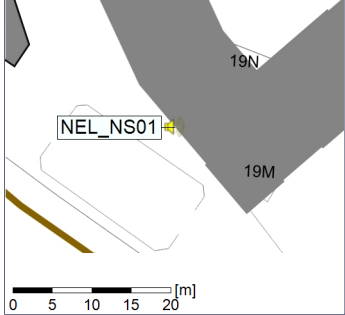

02/08/2022
03/08/2022

Plan View

Remarks

...

Noise Time Related Diagram

○ ○ ○ ○ NEL_NS01

Project: Kronos Sydhavnen
Construction: Ny Ellebjerg
Location: N-V

03/08/2022
04/08/2022

Plan View

Remarks

...

Noise Time Related Diagram

○ ○ ○ ○ NEL_NS01

Project: Kronos Sydhavnen
Construction: Ny Ellebjerg
Location: N-V

04/08/2022
05/08/2022

Plan View