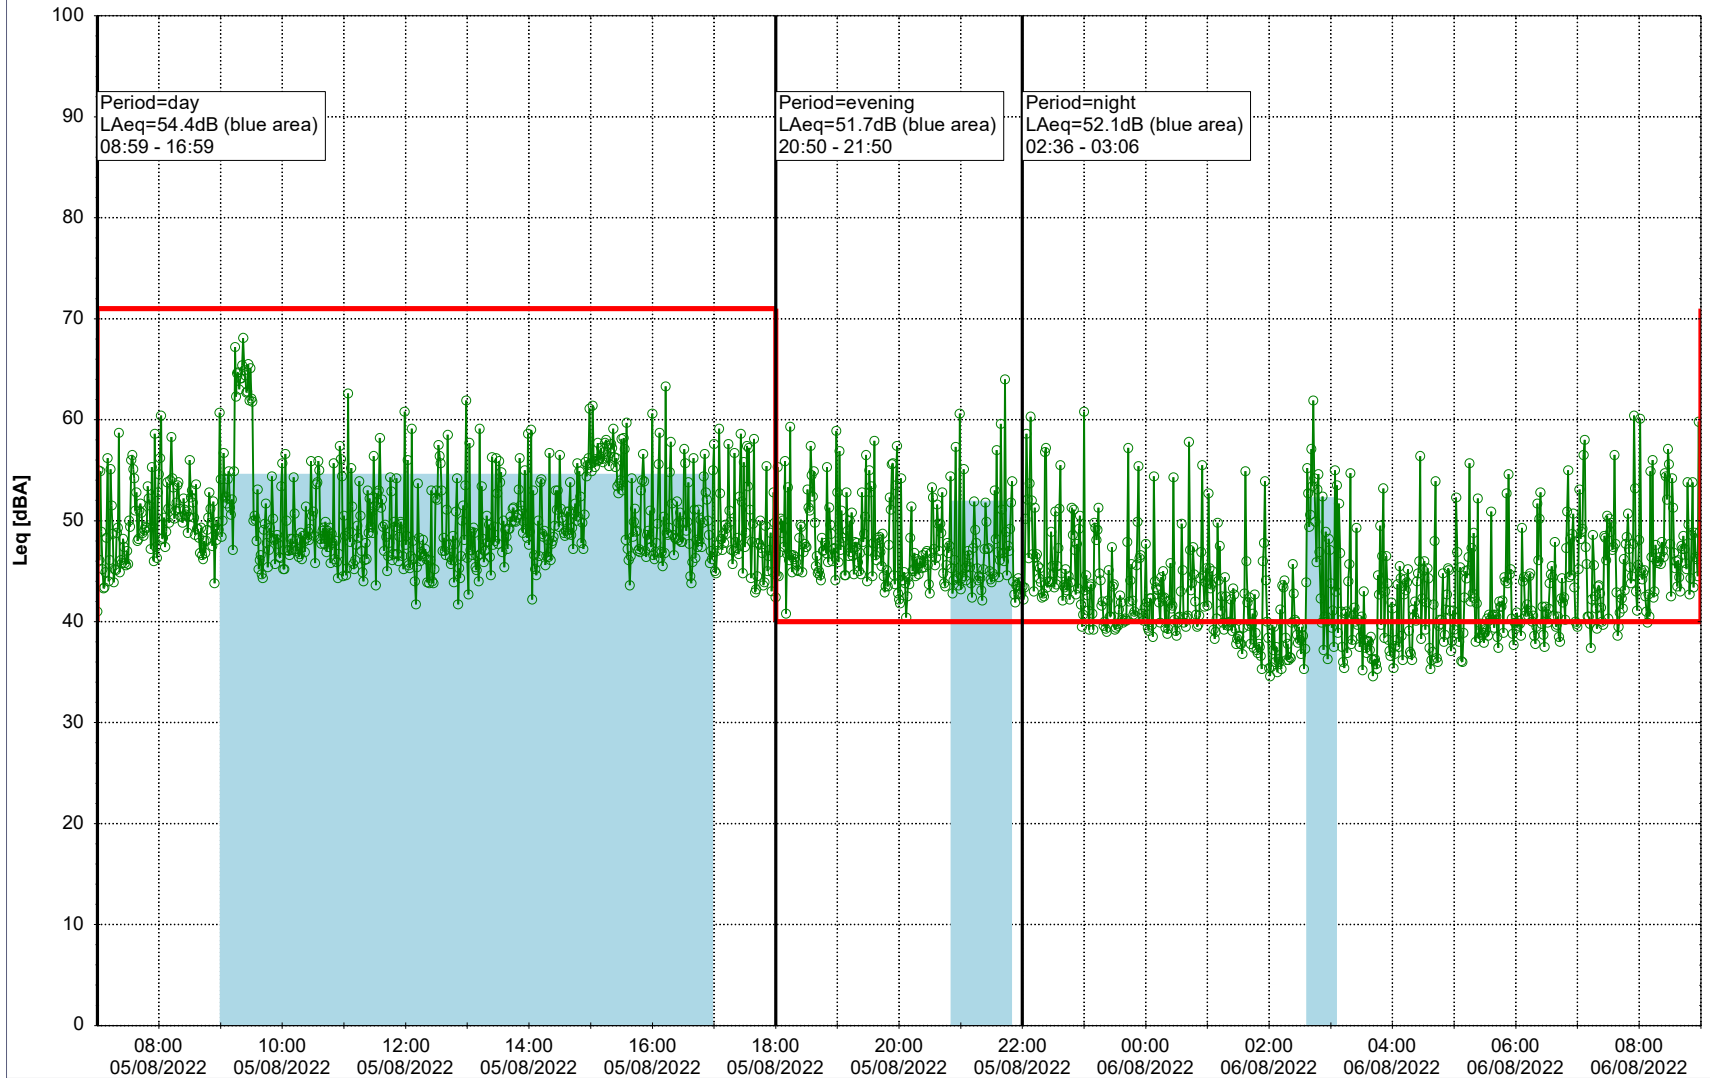

Noise Time Related Diagram

○○○ NEL_NS01

Remarks

...

Project: Kronos Sydhavnen
Construction: Ny Ellebjerg
Location: N-V

05/08/2022
06/08/2022

Plan View

Remarks

...

Noise Time Related Diagram

○ ○ ○ ○ NEL_NS01

Project: Kronos Sydhavnen
Construction: Ny Ellebjerg
Location: N-V

06/08/2022
07/08/2022

Plan View

Remarks

...

Noise Time Related Diagram

○○○ NEL_NS01

Project: Kronos Sydhavnen
Construction: Ny Ellebjerg
Location: N-V

07/08/2022
08/08/2022

Plan View

Noise Time Related Diagram

○○○ NEL_NS01

Remarks