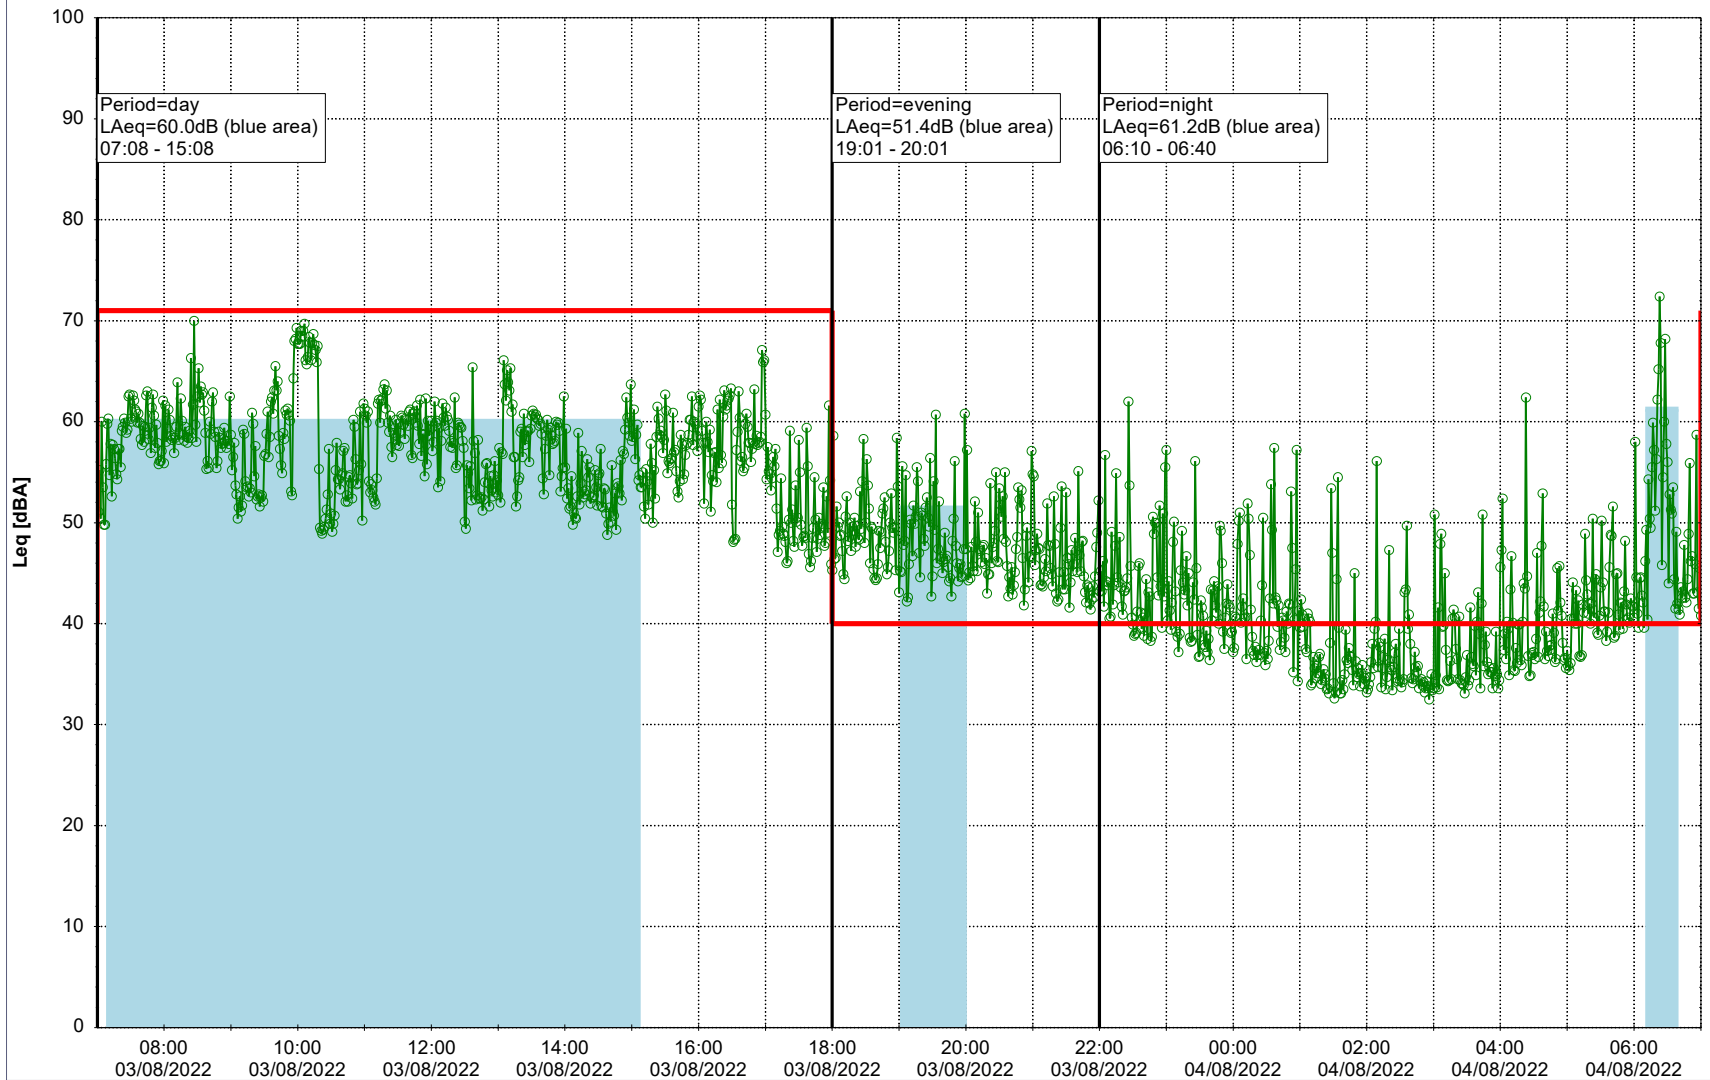

Plan View

Remarks

...

Noise Time Related Diagram

○ ○ ○ ○ NEL_NS01

Project: Kronos Sydhavnen
Construction: Ny Ellebjerg
Location: N-V

04/08/2022
05/08/2022

Plan View

Noise Time Related Diagram

○○○ NEL_NS01

Remarks

...

Project: Kronos Sydhavnen
Construction: Ny Ellebjerg
Location: N-V

05/08/2022
06/08/2022

Plan View

Remarks

...

Noise Time Related Diagram

○ ○ ○ ○ NEL_NS01

Project: Kronos Sydhavnen
Construction: Ny Ellebjerg
Location: N-V

06/08/2022
07/08/2022

Plan View

Remarks

...

Noise Time Related Diagram

○○○ NEL_NS01

Project: Kronos Sydhavnen
Construction: Ny Ellebjerg
Location: N-V

07/08/2022
08/08/2022

Plan View

Noise Time Related Diagram

○○○ NEL_NS01

Remarks