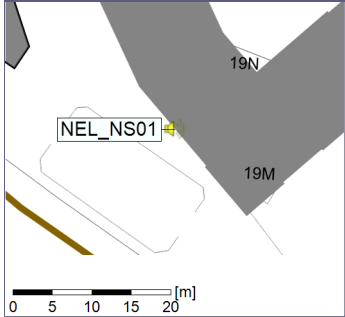

Project: Kronos Sydhavnen
Construction: Ny Ellebjerg
Location: N-V

01/08/2022
02/08/2022

Plan View

Remarks

...

Noise Time Related Diagram

○ NEL_NS01

Project: Kronos Sydhavnen
Construction: Ny Ellebjerg
Location: N-V