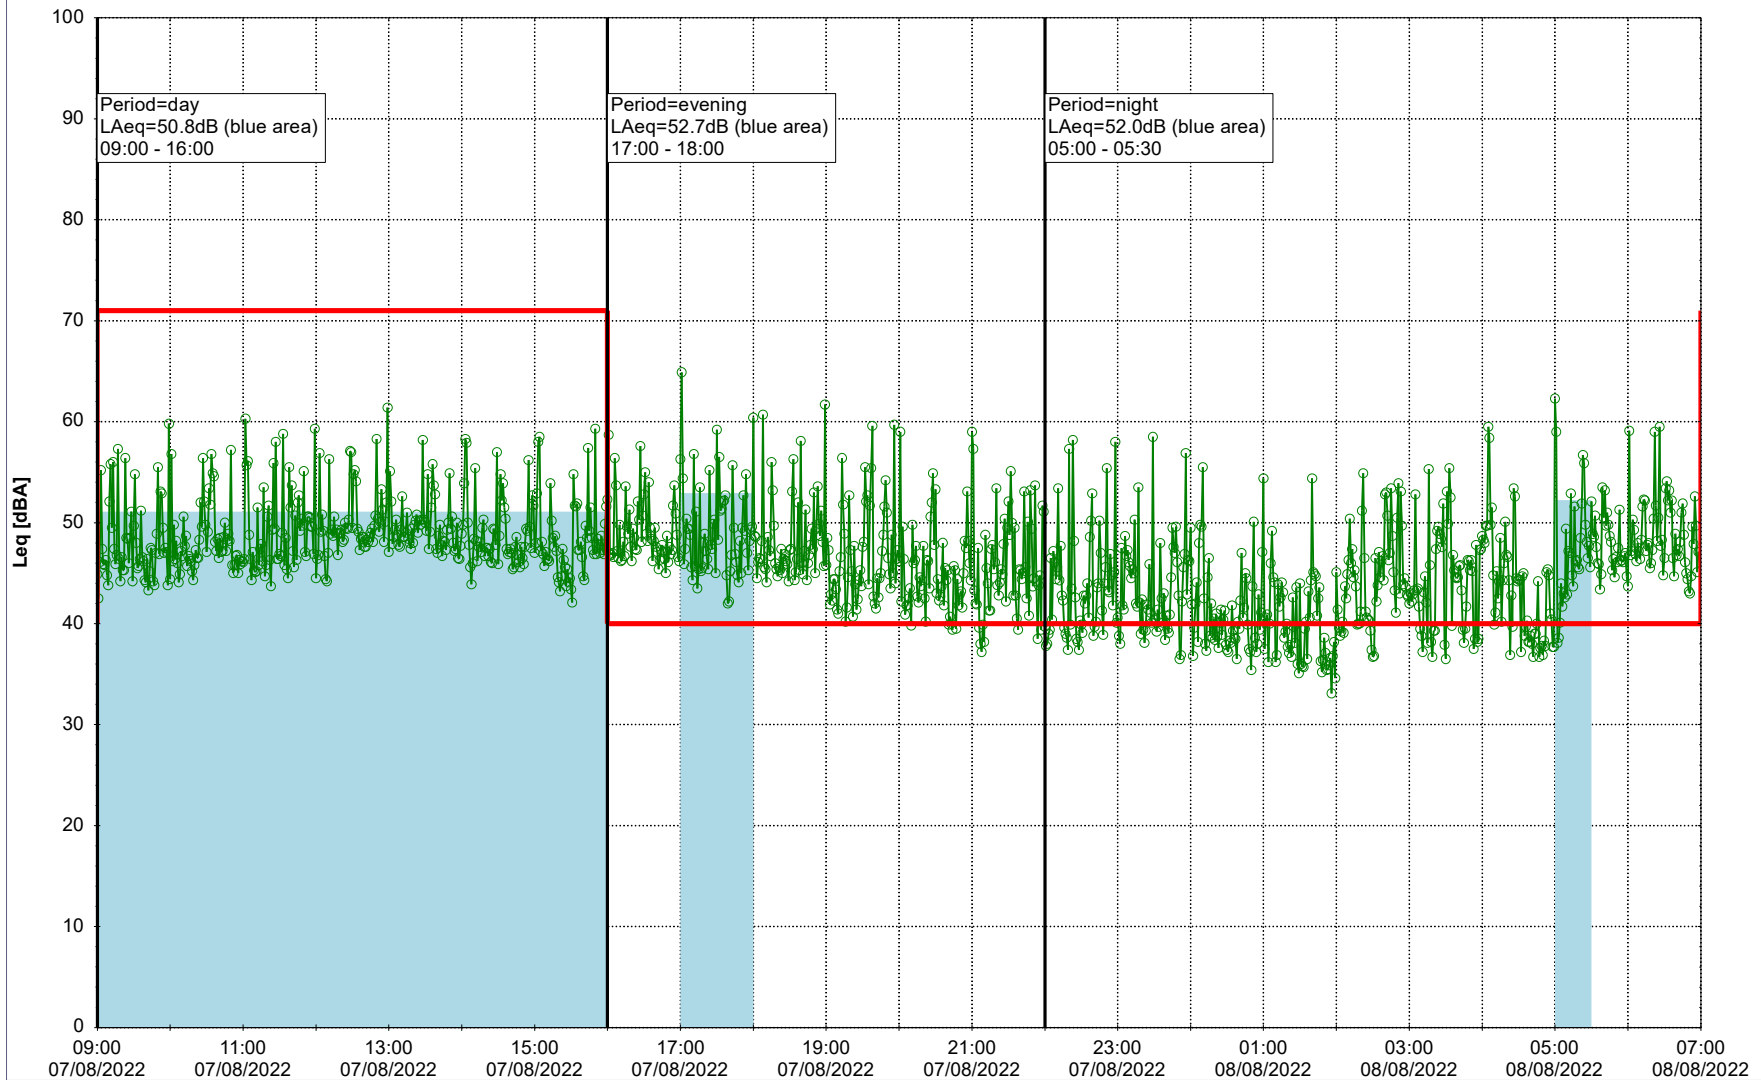

...

Noise Time Related Diagram

○ ○ ○ ○ NEL_NS01

Project: Kronos Sydhavnen
Construction: Ny Ellebjerg
Location: N-V

06/08/2022
07/08/2022

Plan View

Remarks

...

Noise Time Related Diagram

○○○ NEL_NS01

Project: Kronos Sydhavnen
Construction: Ny Ellebjerg
Location: N-V

07/08/2022
08/08/2022

Plan View

Noise Time Related Diagram

○○○ NEL_NS01

Remarks