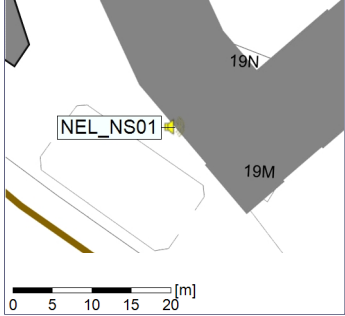

Project: Kronos Sydhavnen
Construction: Ny Ellebjerg
Location: N-V

01/08/2022
02/08/2022

Plan View

Remarks

...

Noise Time Related Diagram

○ NEL_NS01

Project: Kronos Sydhavnen
Construction: Ny Ellebjerg
Location: N-V

02/08/2022
03/08/2022

Plan View

Remarks

...

Noise Time Related Diagram

○ ○ ○ ○ NEL_NS01

Project: Kronos Sydhavnen
Construction: Ny Ellebjerg
Location: N-V

03/08/2022
04/08/2022