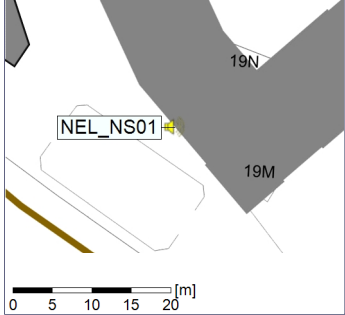

...

Noise Time Related Diagram

○ ○ ○ ○ NEL_NS01

Project: Kronos Sydhavnen
Construction: Ny Ellebjerg
Location: N-V

06/08/2022
07/08/2022

Plan View

Remarks

...