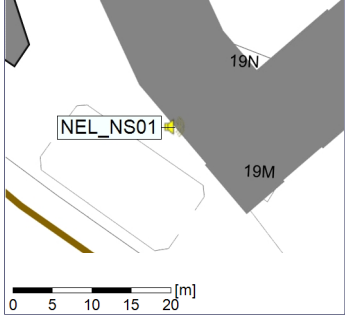

Plan View

Remarks

...

Noise Time Related Diagram

○ ○ ○ ○ NEL_NS01

Project: Kronos Sydhavnen
Construction: Ny Ellebjerg
Location: N-V

04/08/2022
05/08/2022

Plan View