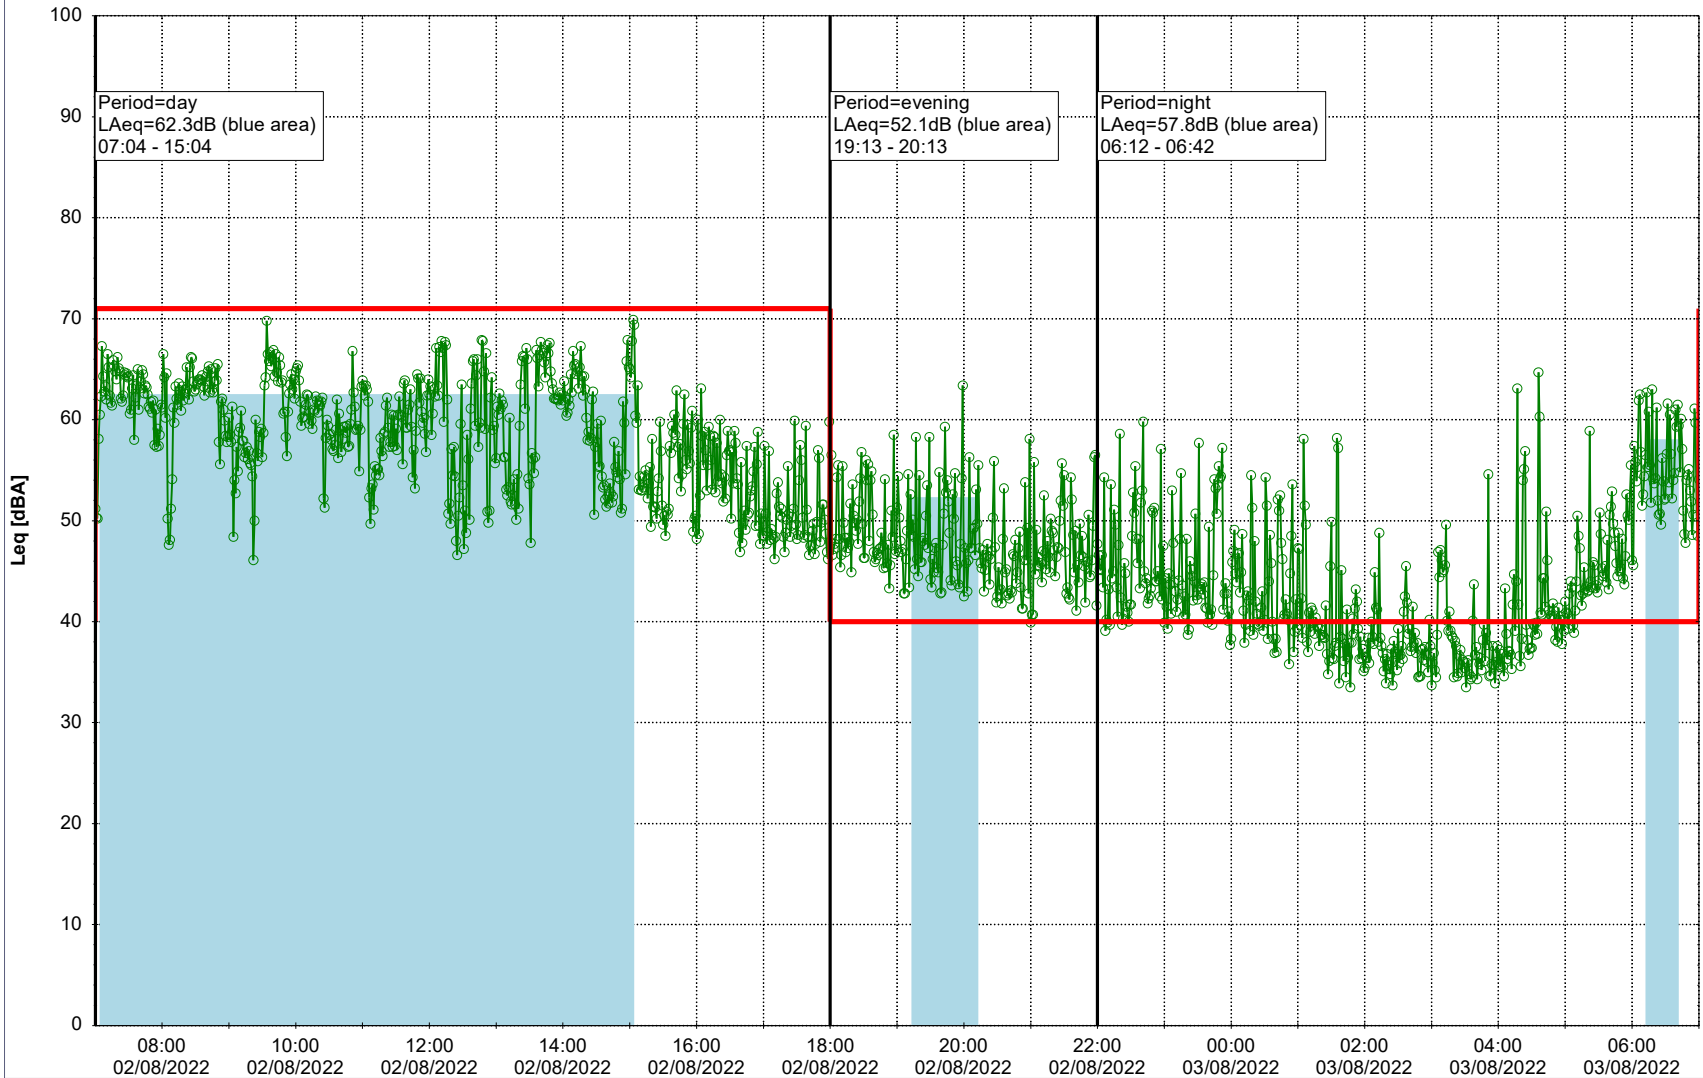

02/08/2022
03/08/2022

Plan View

Remarks

...

Noise Time Related Diagram

○ ○ ○ ○ NEL_NS01

Project: Kronos Sydhavnen
Construction: Ny Ellebjerg
Location: N-V

03/08/2022
04/08/2022

Plan View

Remarks

...

Noise Time Related Diagram

○ ○ ○ ○ NEL_NS01

Project: Kronos Sydhavnen
Construction: Ny Ellebjerg
Location: N-V

04/08/2022
05/08/2022

Plan View

Noise Time Related Diagram

○○○ NEL_NS01

Remarks

...

Project: Kronos Sydhavnen
Construction: Ny Ellebjerg
Location: N-V

05/08/2022
06/08/2022

Plan View

Remarks

Noise Time Related Diagram

○○○ NEL_NS01

Project: Kronos Sydhavnen
Construction: Ny Ellebjerg
Location: N-V

07/08/2022
08/08/2022

Plan View

Noise Time Related Diagram

○○○ NEL_NS01

Remarks