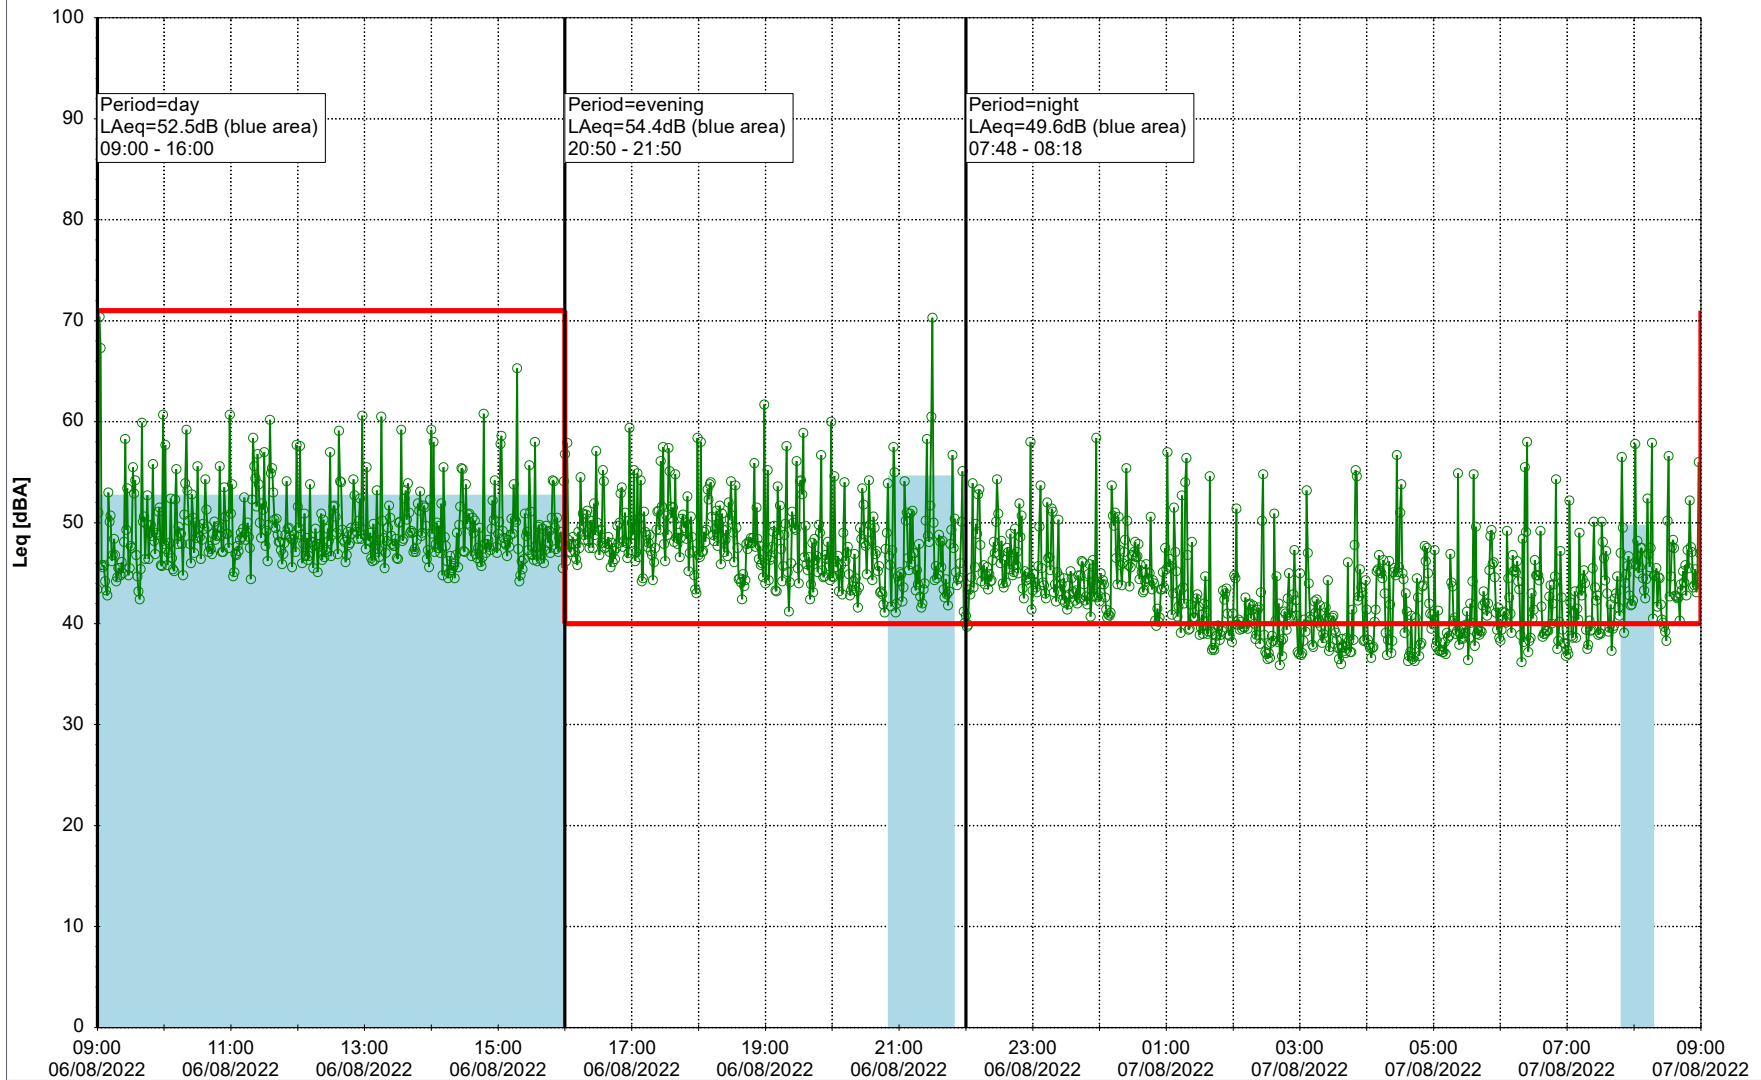

...

Noise Time Related Diagram

○ ○ ○ ○ NEL_NS01

Project: Kronos Sydhavnen
Construction: Ny Ellebjerg
Location: N-V

06/08/2022
07/08/2022

Plan View

Remarks

...

Noise Time Related Diagram

○○○ NEL_NS01

Project: Kronos Sydhavnen
Construction: Ny Ellebjerg
Location: N-V

07/08/2022
08/08/2022

Plan View

Noise Time Related Diagram

○○○ NEL_NS01

Remarks