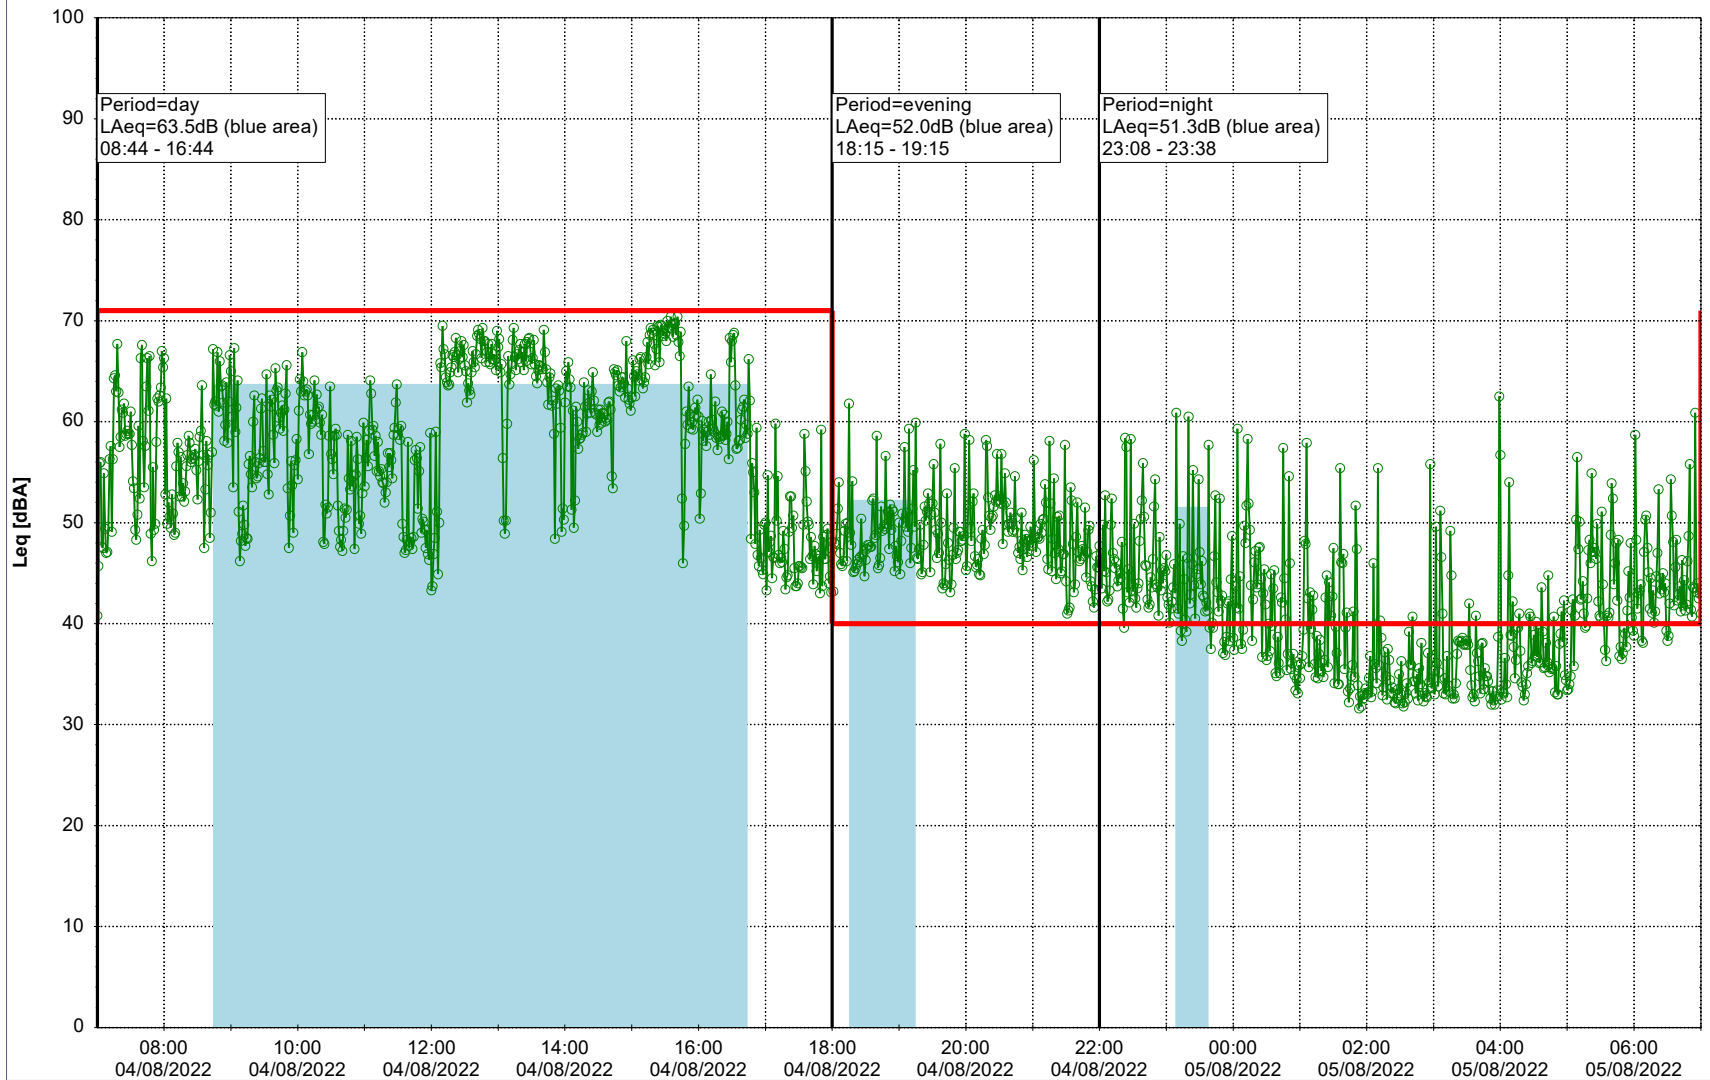

Plan View

Remarks

...

Noise Time Related Diagram

○ ○ ○ ○ NEL_NS01

Project: Kronos Sydhavnen
Construction: Ny Ellebjerg
Location: N-V

04/08/2022
05/08/2022

Plan View

Noise Time Related Diagram

○○○ NEL_NS01

Remarks

...

Project: Kronos Sydhavnen
Construction: Ny Ellebjerg
Location: N-V

05/08/2022
06/08/2022

Plan View

Remarks

...

Noise Time Related Diagram

○ ○ ○ ○ NEL_NS01

Project: Kronos Sydhavnen
Construction: Ny Ellebjerg
Location: N-V

06/08/2022
07/08/2022

Plan View

Remarks

...

Noise Time Related Diagram

○○○ NEL_NS01

Project: Kronos Sydhavnen
Construction: Ny Ellebjerg
Location: N-V

07/08/2022
08/08/2022

Plan View

Noise Time Related Diagram

○○○ NEL_NS01

Remarks