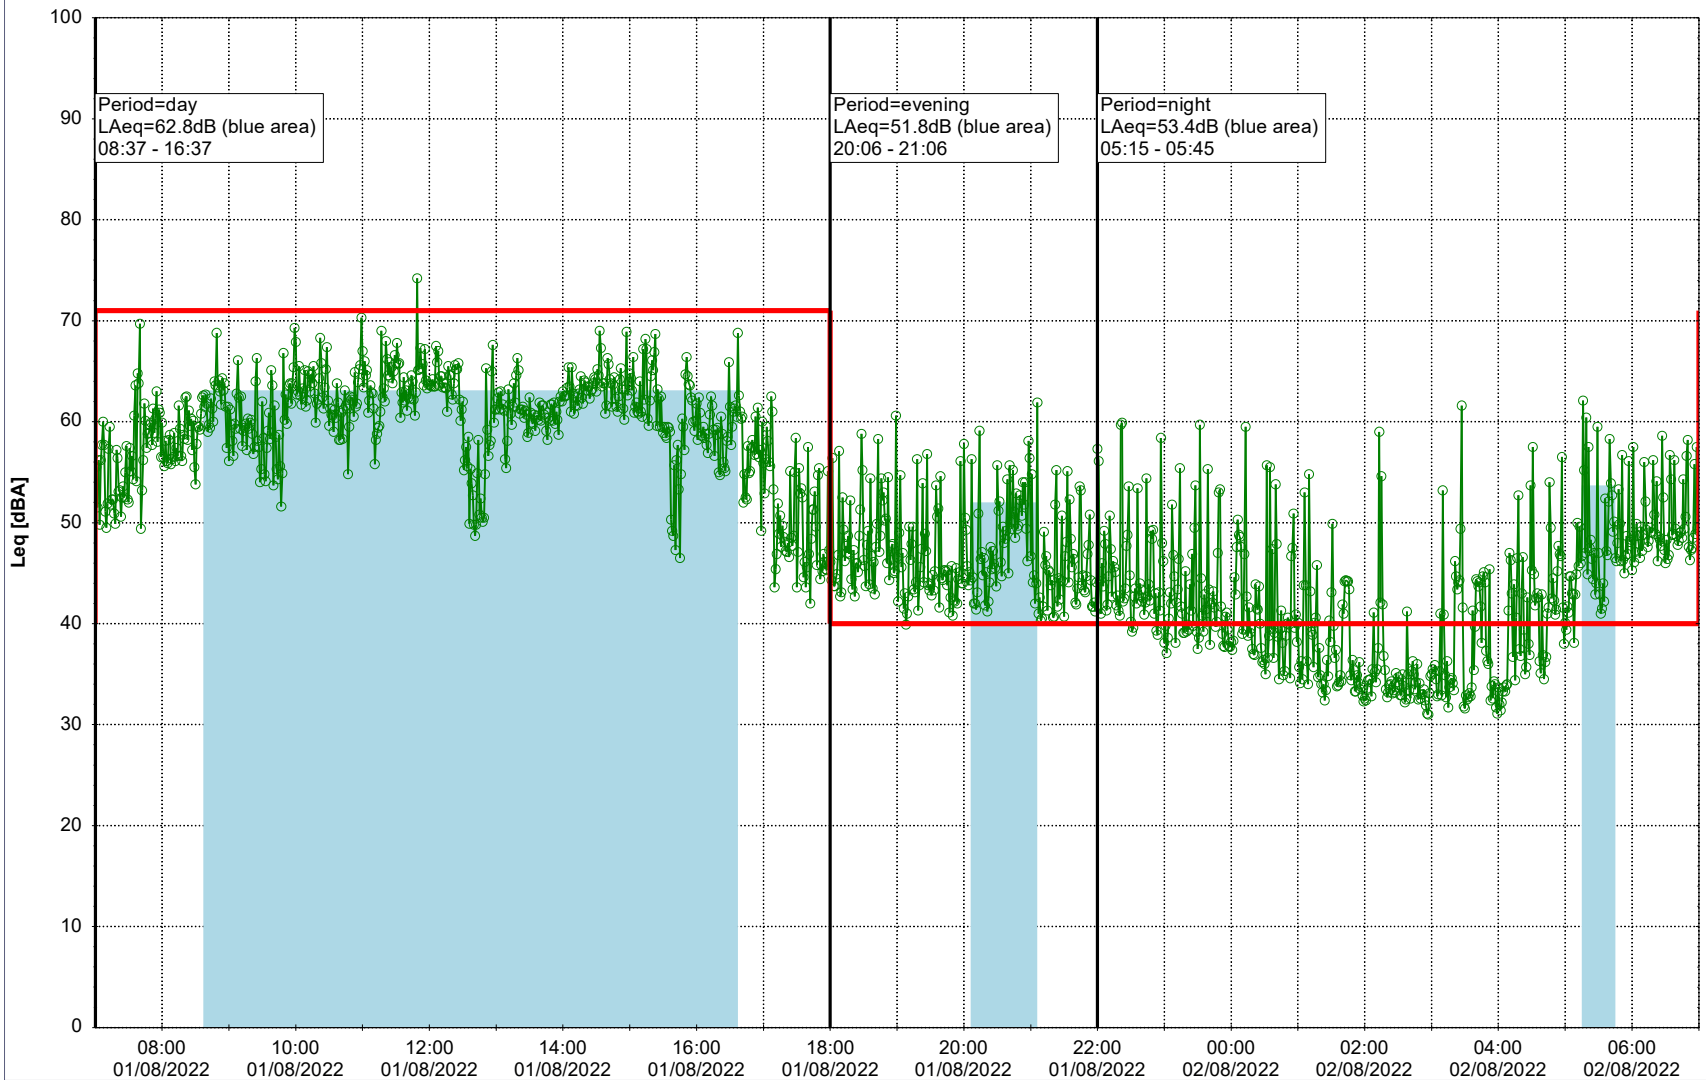

Project: Kronos Sydhavnen
Construction: Ny Ellebjerg
Location: N-V

01/08/2022
02/08/2022

Plan View

Remarks

...

Noise Time Related Diagram

○ NEL_NS01

Project: Kronos Sydhavnen
Construction: Ny Ellebjerg
Location: N-V

02/08/2022
03/08/2022

Plan View

Remarks

...

Noise Time Related Diagram

○ ○ ○ ○ NEL_NS01

Project: Kronos Sydhavnen
Construction: Ny Ellebjerg
Location: N-V

03/08/2022
04/08/2022

Plan View

Remarks

...

Noise Time Related Diagram

○ ○ ○ ○ NEL_NS01

Project: Kronos Sydhavnen
Construction: Ny Ellebjerg
Location: N-V

04/08/2022
05/08/2022

Plan View

Noise Time Related Diagram

○○○ NEL_NS01

Project: Kronos Sydhavnen
Construction: Ny Ellebjerg
Location: N-V

07/08/2022
08/08/2022

Plan View

Noise Time Related Diagram

○○○ NEL_NS01

Remarks