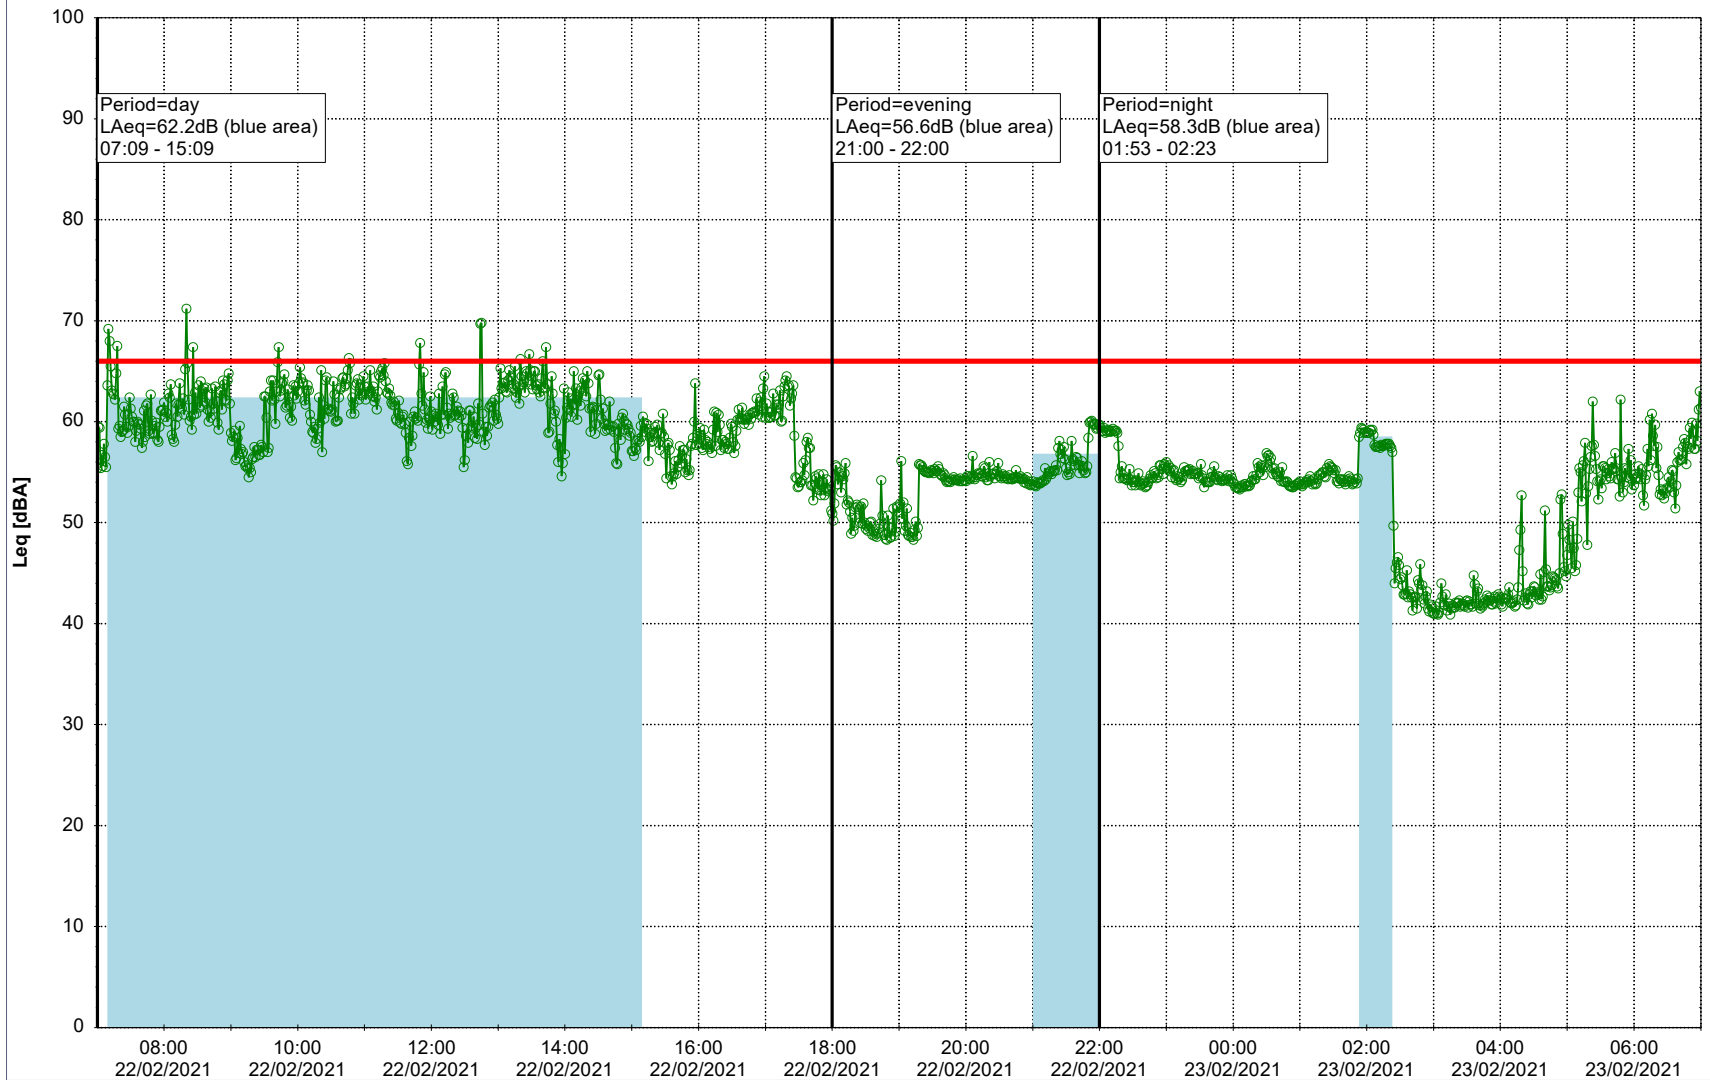

Project: Kronos Sydhavnen
Construction: Enghave Brygge
Location: N-V

Plan View

Remarks

- Ørsted Værket

Noise Time Related Diagram

22/02/2021
23/02/2021

○○○ EBR-OVK_NS02