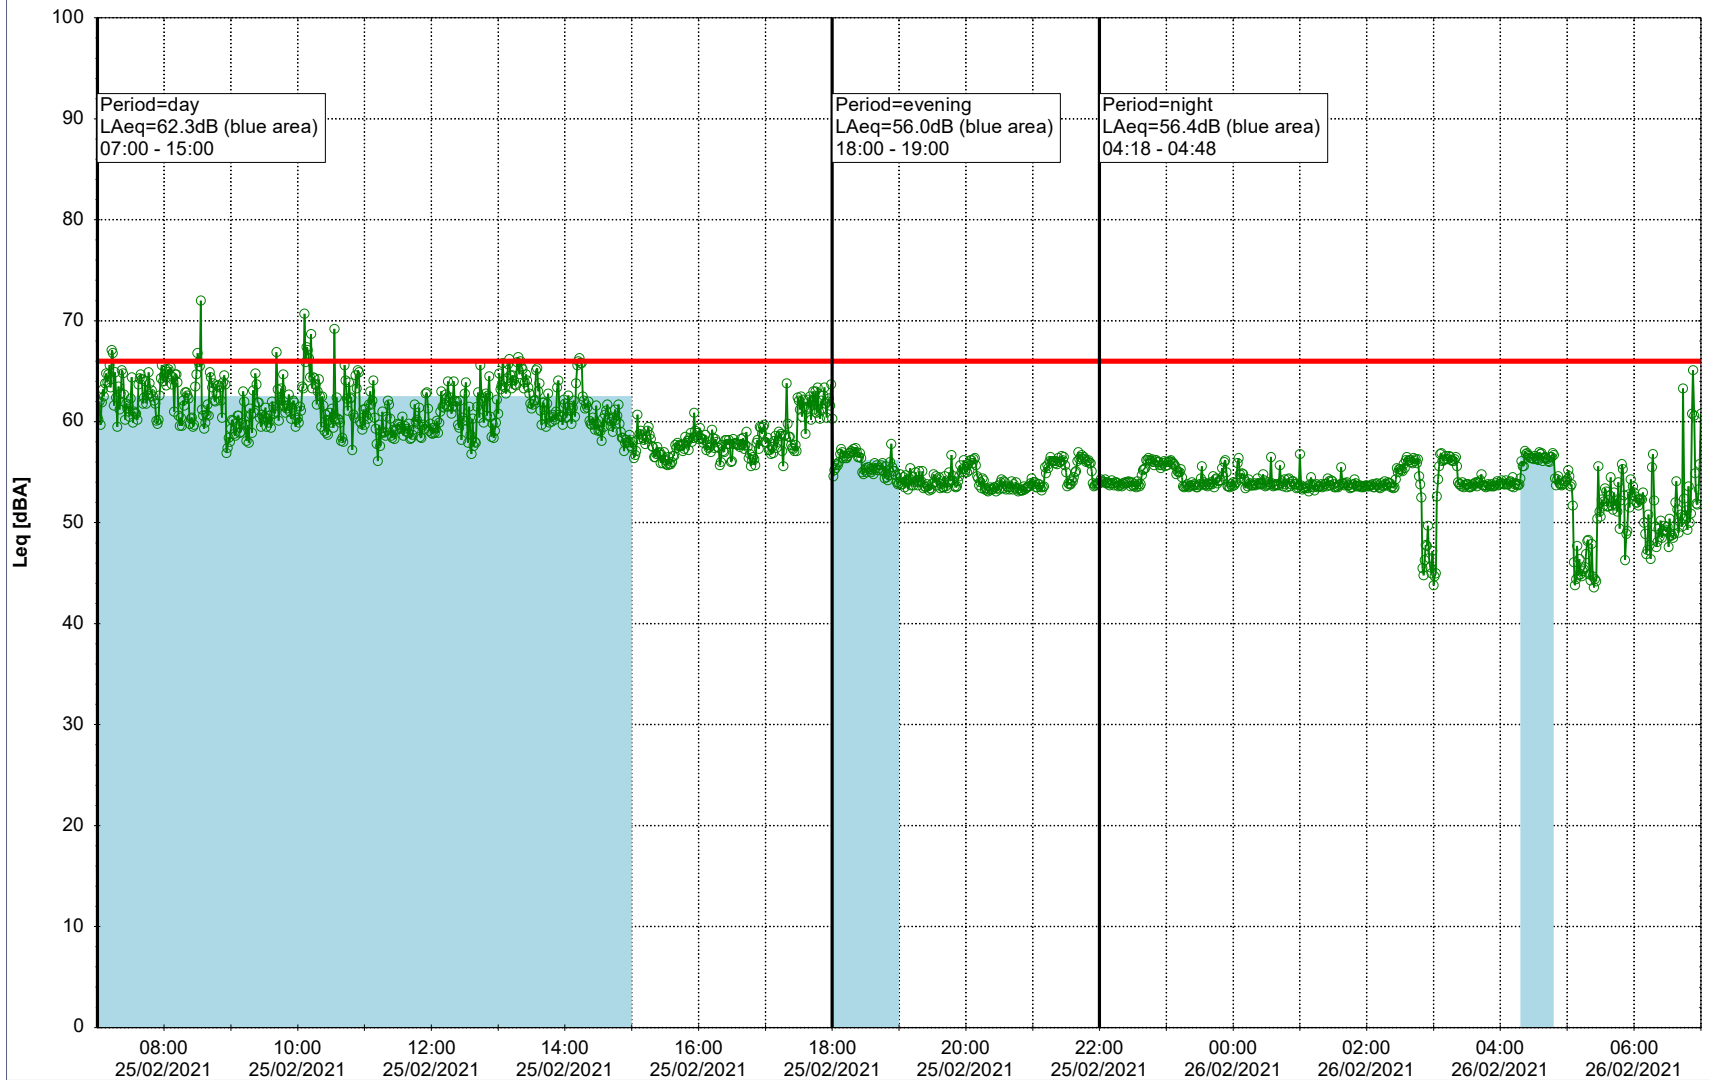

Remarks

- Ørsted Værket

Noise Time Related Diagram

24/02/2021
25/02/2021

○○○ EBR-OVK_NS02

Project: Kronos Sydhavnen
Construction: Enghave Brygge
Location: N-V

Plan View

Remarks

- Ørsted Værket

Noise Time Related Diagram

25/02/2021
26/02/2021

○○○ EBR-OVK_NS02

Project: Kronos Sydhavnen
Construction: Enghave Brygge
Location: N-V

Plan View

Remarks

- Ørsted Værket

Noise Time Related Diagram

26/02/2021
27/02/2021

○○○ EBR-OVK_NS02

Project: Kronos Sydhavnen
Construction: Enghave Brygge
Location: N-V

Plan View

Remarks

- Ørsted Værket

Noise Time Related Diagram

27/02/2021
28/02/2021

○○○ EBR-OVK_NS02

Project: Kronos Sydhavnen
Construction: Enghave Brygge
Location: N-V

Plan View

Remarks

- Ørsted Værket

Noise Time Related Diagram

28/02/2021
01/03/2021