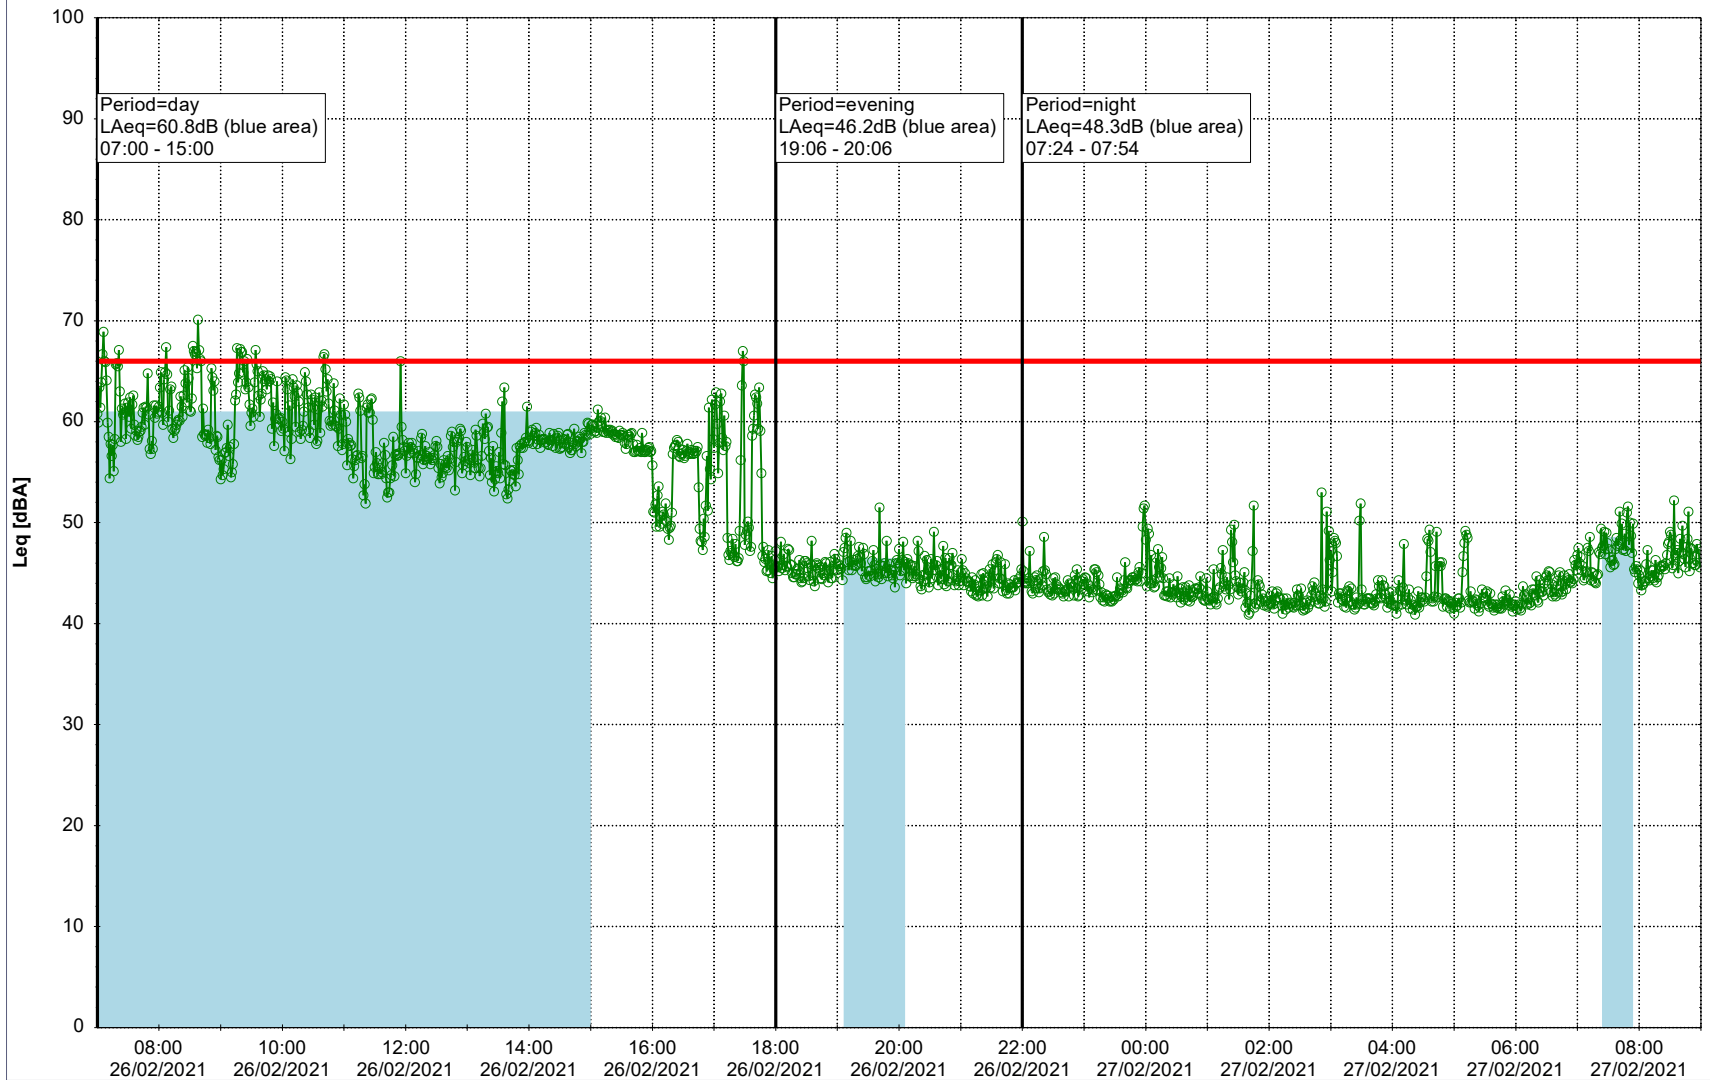

- Ørsted Værket

Noise Time Related Diagram

25/02/2021
26/02/2021

○○○ EBR-OVK_NS02

Project: Kronos Sydhavnen
Construction: Enghave Brygge
Location: N-V

Plan View

Remarks

- Ørsted Værket

Noise Time Related Diagram

26/02/2021
27/02/2021

○○○ EBR-OVK_NS02

Project: Kronos Sydhavnen
Construction: Enghave Brygge
Location: N-V

Plan View

Remarks

- Ørsted Værket

Noise Time Related Diagram

27/02/2021
28/02/2021

○○○ EBR-OVK_NS02

Project: Kronos Sydhavnen
Construction: Enghave Brygge
Location: N-V

Plan View

Remarks

- Ørsted Værket

Noise Time Related Diagram

28/02/2021
01/03/2021