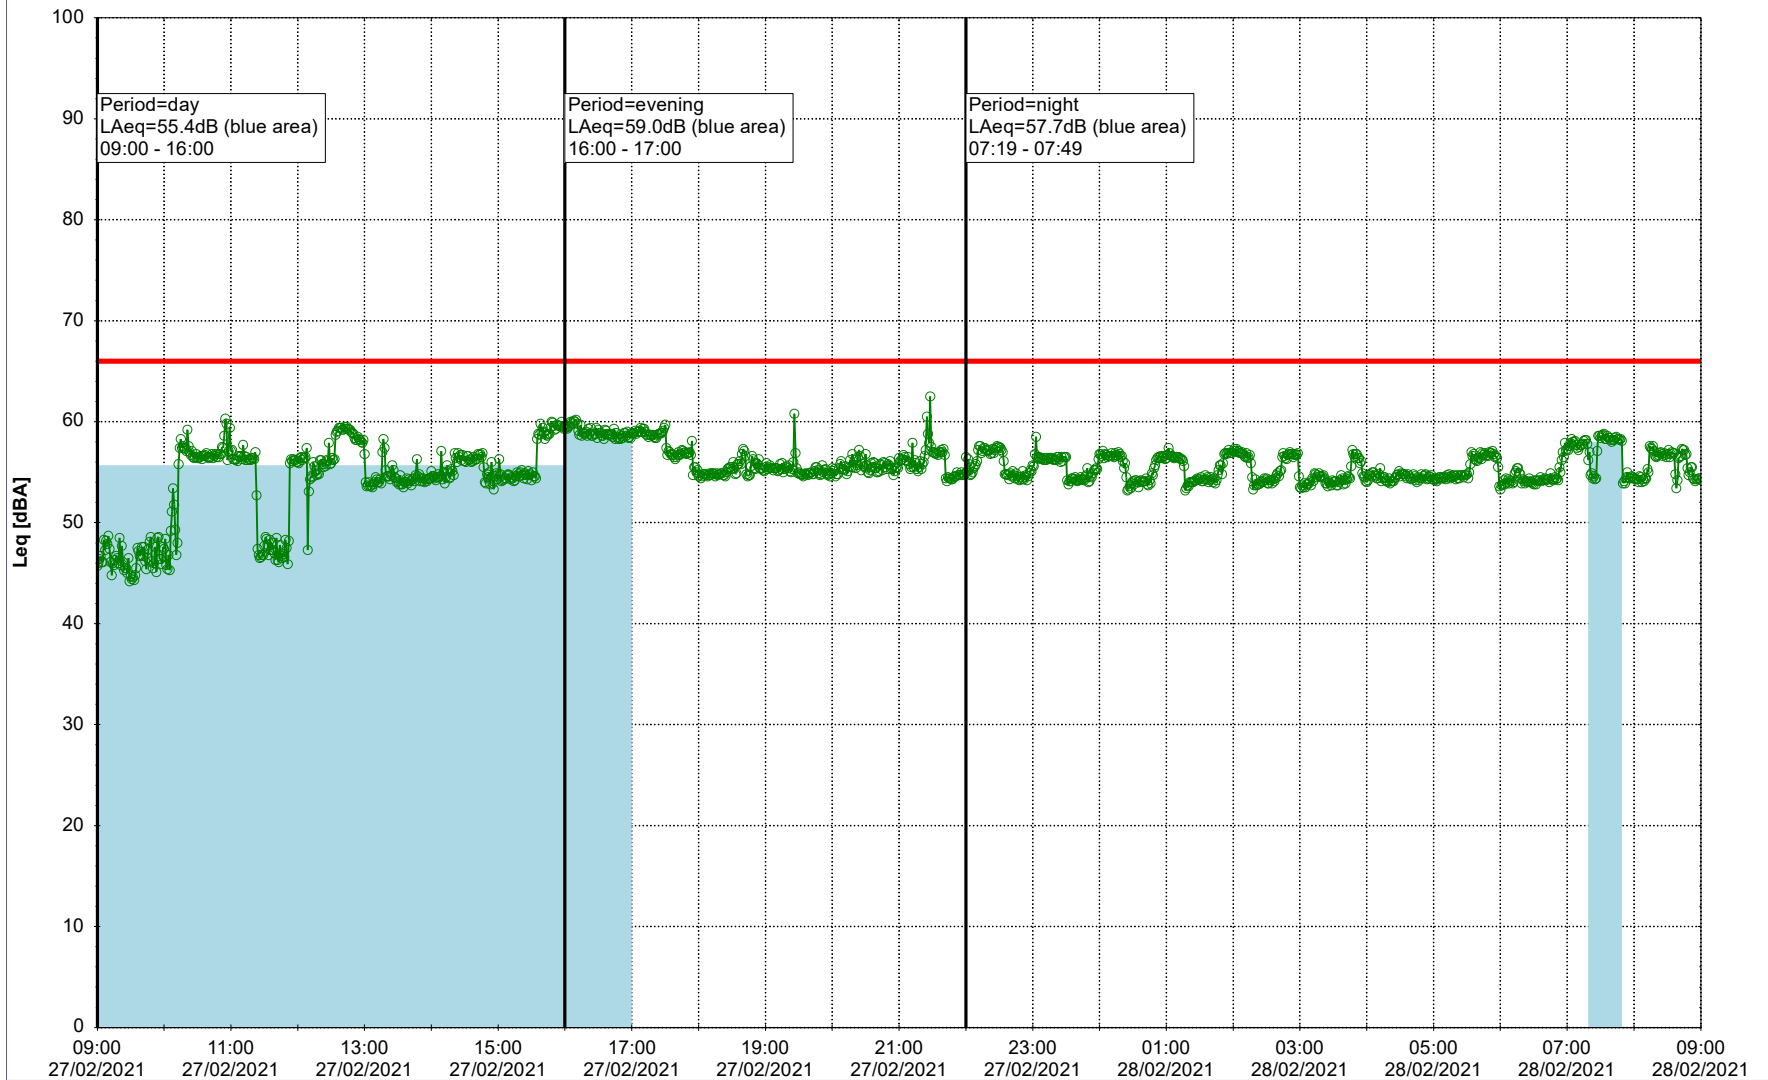

- Ørsted Værket

Noise Time Related Diagram

25/02/2021
26/02/2021

○○○ EBR-OVK_NS02

Project: Kronos Sydhavnen
Construction: Enghave Brygge
Location: N-V

Plan View

Remarks

- Ørsted Værket

Noise Time Related Diagram

26/02/2021
27/02/2021

○○○ EBR-OVK_NS02

Project: Kronos Sydhavnen
Construction: Enghave Brygge
Location: N-V

Plan View

Remarks

- Ørsted Værket

Noise Time Related Diagram

27/02/2021
28/02/2021

○○○ EBR-OVK_NS02

Project: Kronos Sydhavnen
Construction: Enghave Brygge
Location: N-V

Plan View

Remarks

- Ørsted Værket

Noise Time Related Diagram

28/02/2021
01/03/2021