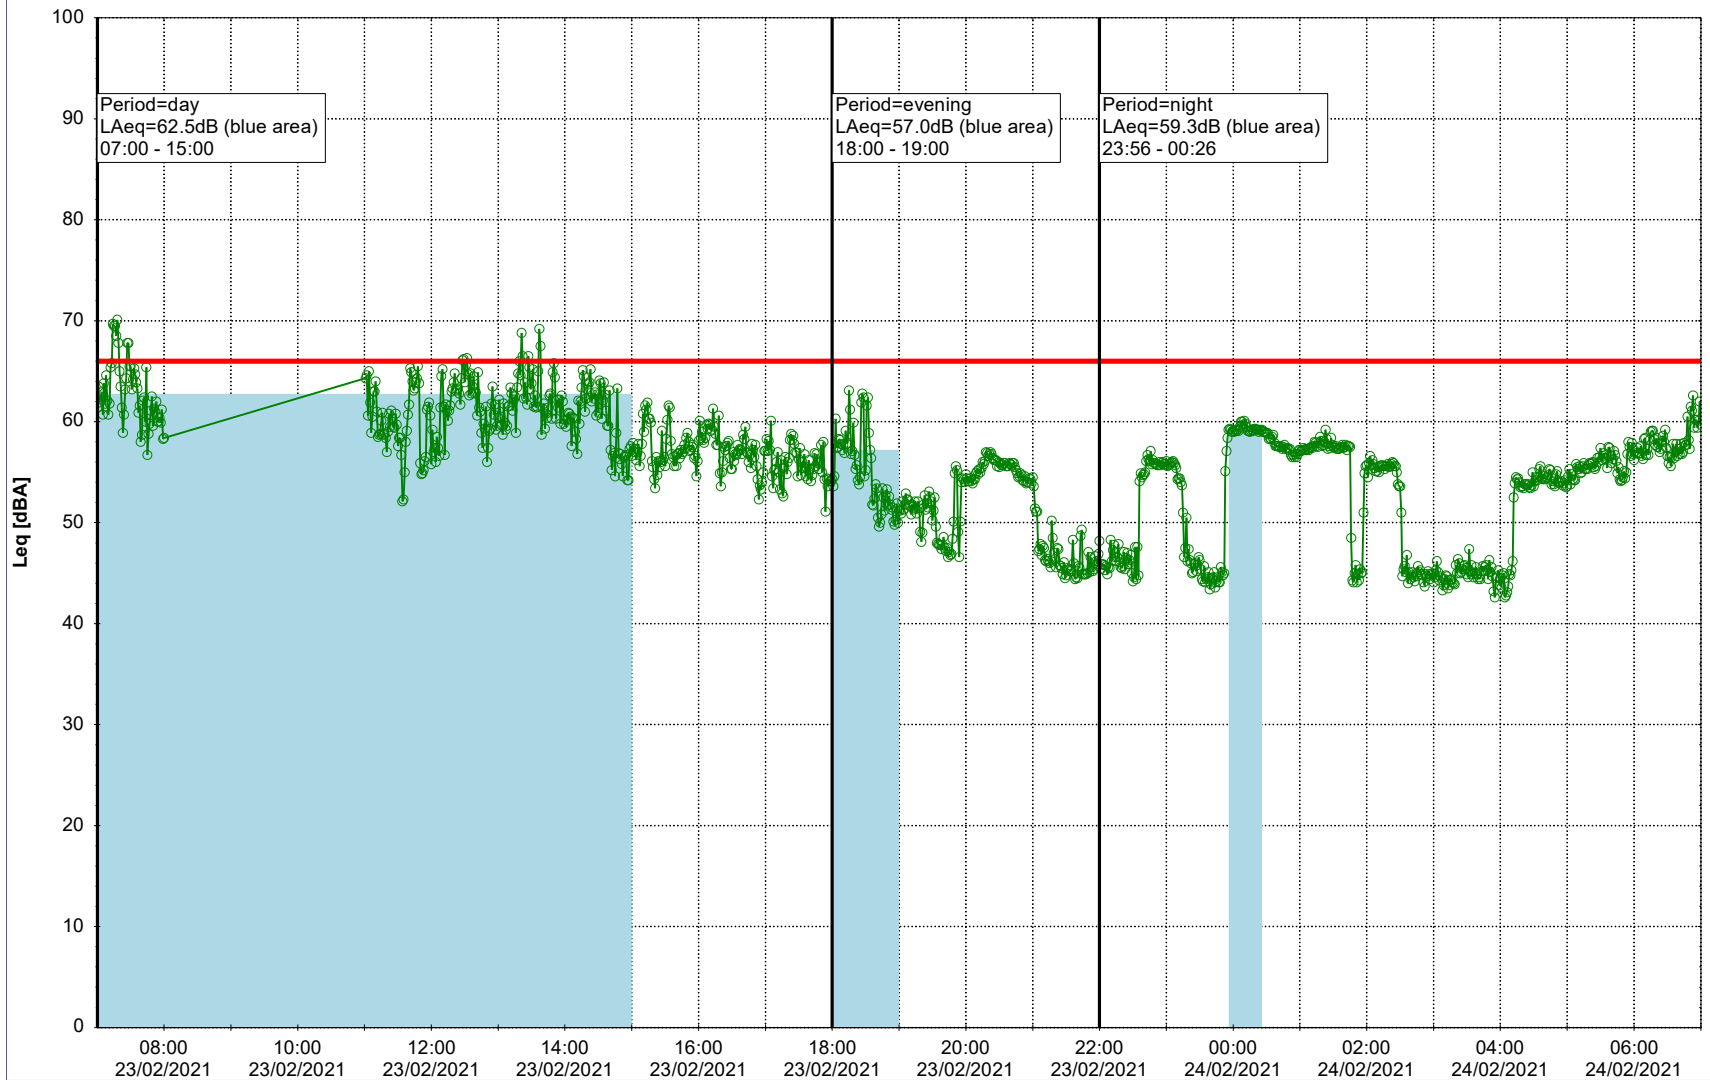

Plan View

Remarks

- Ørsted Værket

Noise Time Related Diagram

23/02/2021
24/02/2021

○○○ EBR-OVK_NS02

Project: Kronos Sydhavnen
Construction: Enghave Brygge
Location: N-V

Plan View

Remarks

- Ørsted Værket

Noise Time Related Diagram

24/02/2021
25/02/2021

○○○ EBR-OVK_NS02

Project: Kronos Sydhavnen
Construction: Enghave Brygge
Location: N-V

Plan View

Remarks

- Ørsted Værket

Noise Time Related Diagram

25/02/2021
26/02/2021

○○○ EBR-OVK_NS02

Project: Kronos Sydhavnen
Construction: Enghave Brygge
Location: N-V

Plan View

Remarks

- Ørsted Værket

27/02/2021
28/02/2021

○○○ EBR-OVK_NS02

Project: Kronos Sydhavnen
Construction: Enghave Brygge
Location: N-V

Plan View

Remarks

- Ørsted Værket

Noise Time Related Diagram

28/02/2021
01/03/2021