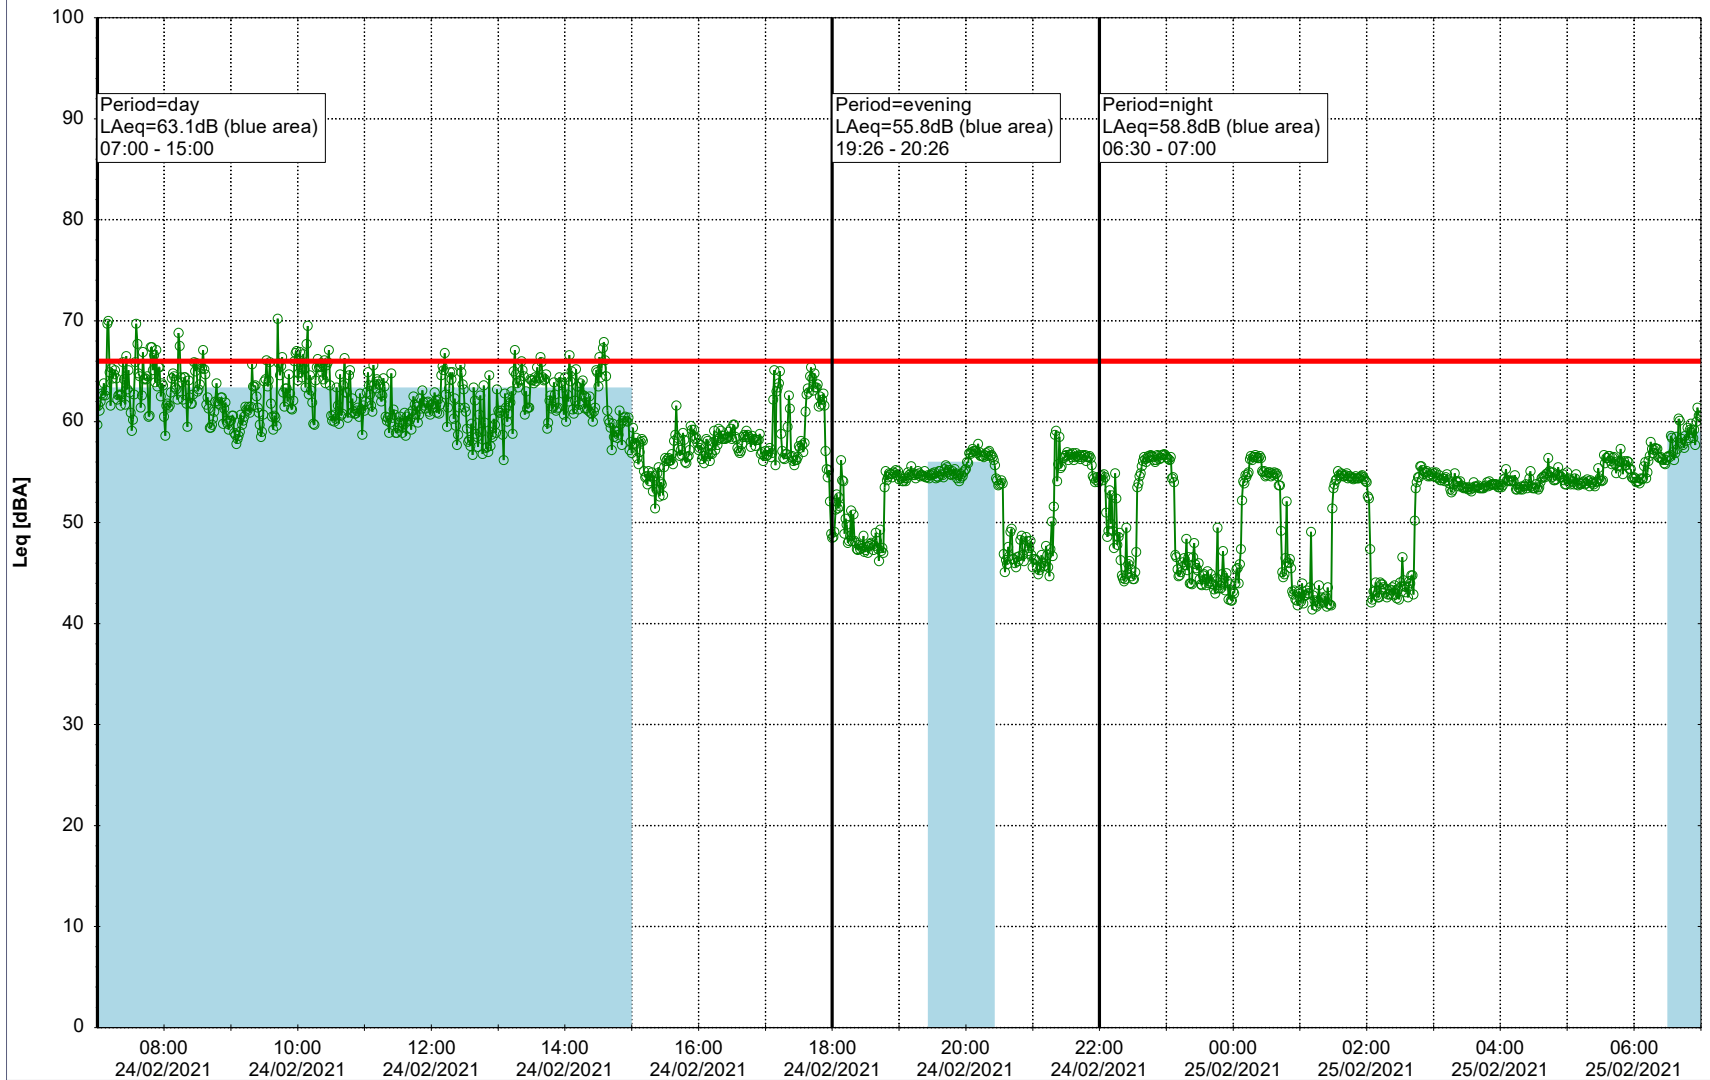

Plan View

Remarks

- Ørsted Værket

Noise Time Related Diagram

23/02/2021
24/02/2021

○○○ EBR-OVK_NS02

Project: Kronos Sydhavnen
Construction: Enghave Brygge
Location: N-V

Plan View

Remarks

- Ørsted Værket

Noise Time Related Diagram

24/02/2021
25/02/2021

○○○ EBR-OVK_NS02

Project: Kronos Sydhavnen
Construction: Enghave Brygge
Location: N-V

Plan View

Remarks

- Ørsted Værket

Noise Time Related Diagram

25/02/2021
26/02/2021

○○○ EBR-OVK_NS02

Project: Kronos Sydhavnen
Construction: Enghave Brygge
Location: N-V

Plan View

Remarks

- Ørsted Værket

27/02/2021
28/02/2021

○○○ EBR-OVK_NS02

Project: Kronos Sydhavnen
Construction: Enghave Brygge
Location: N-V

Plan View

Remarks

- Ørsted Værket

Noise Time Related Diagram

28/02/2021
01/03/2021