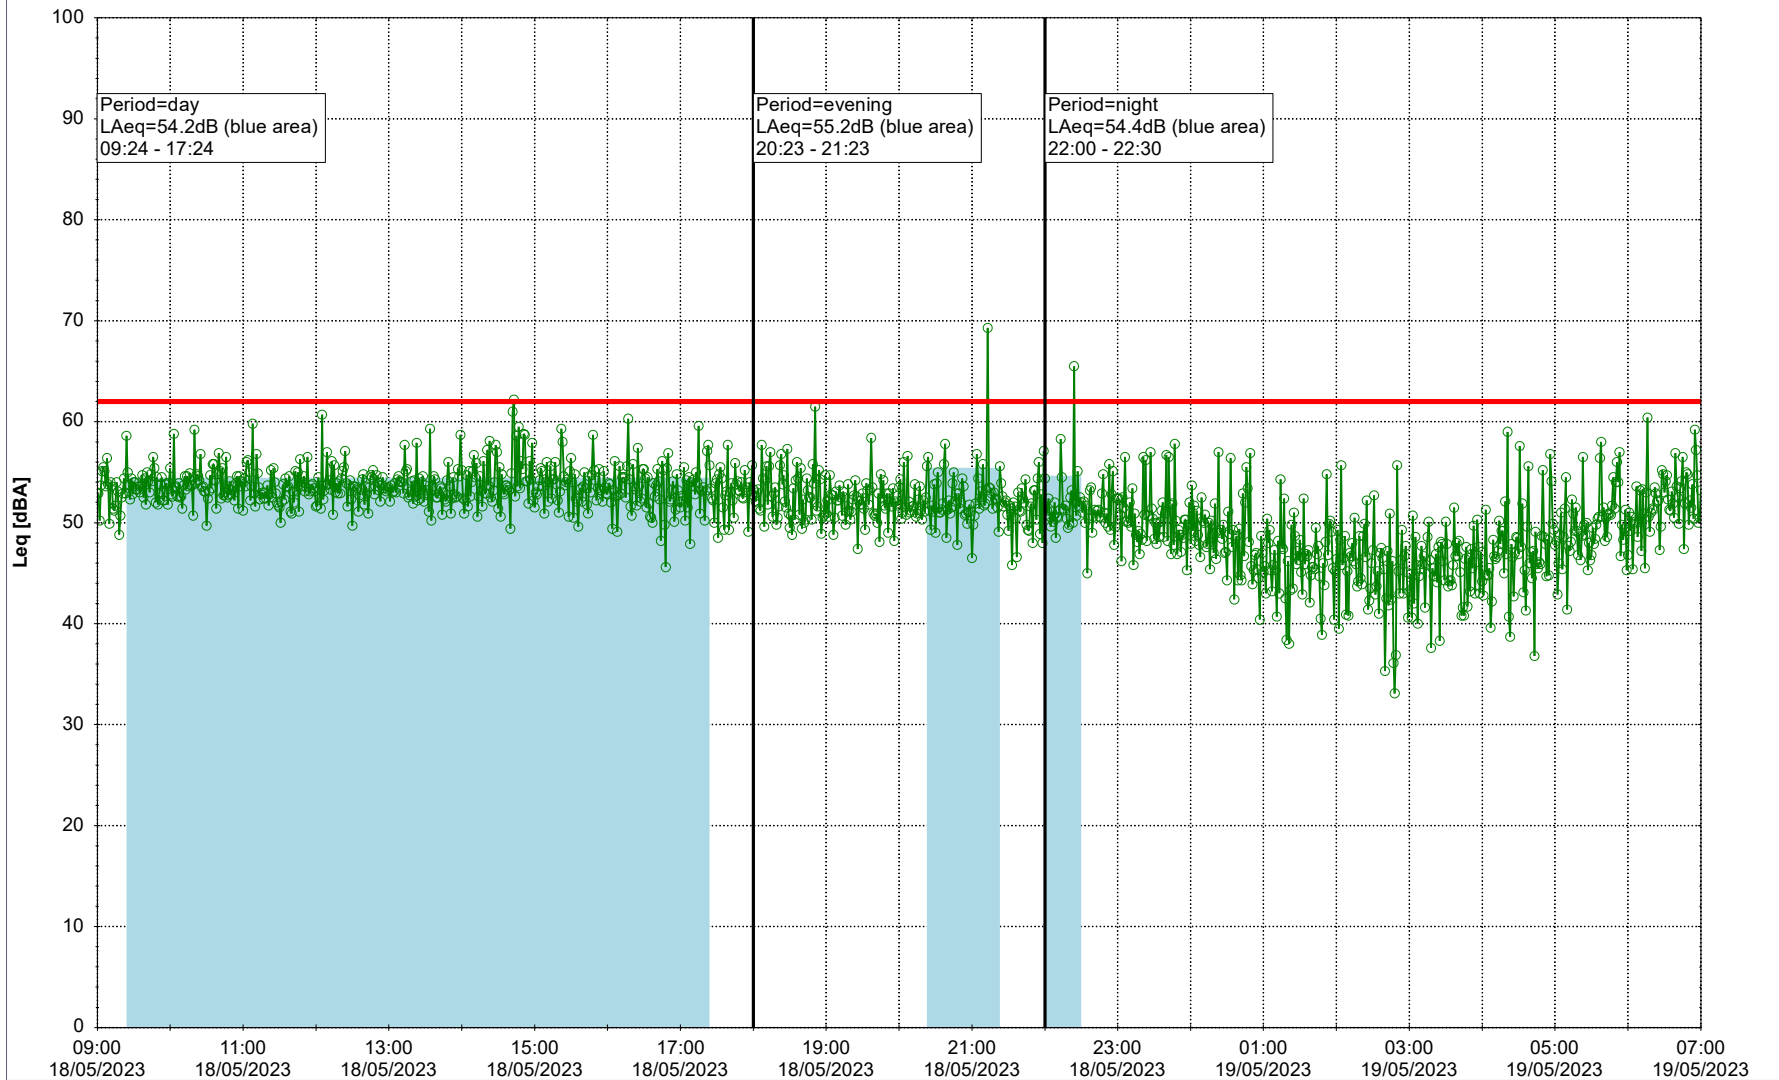

Noise Time Related Diagram

18/05/2023
19/05/2023

○○○ GAB_NS01