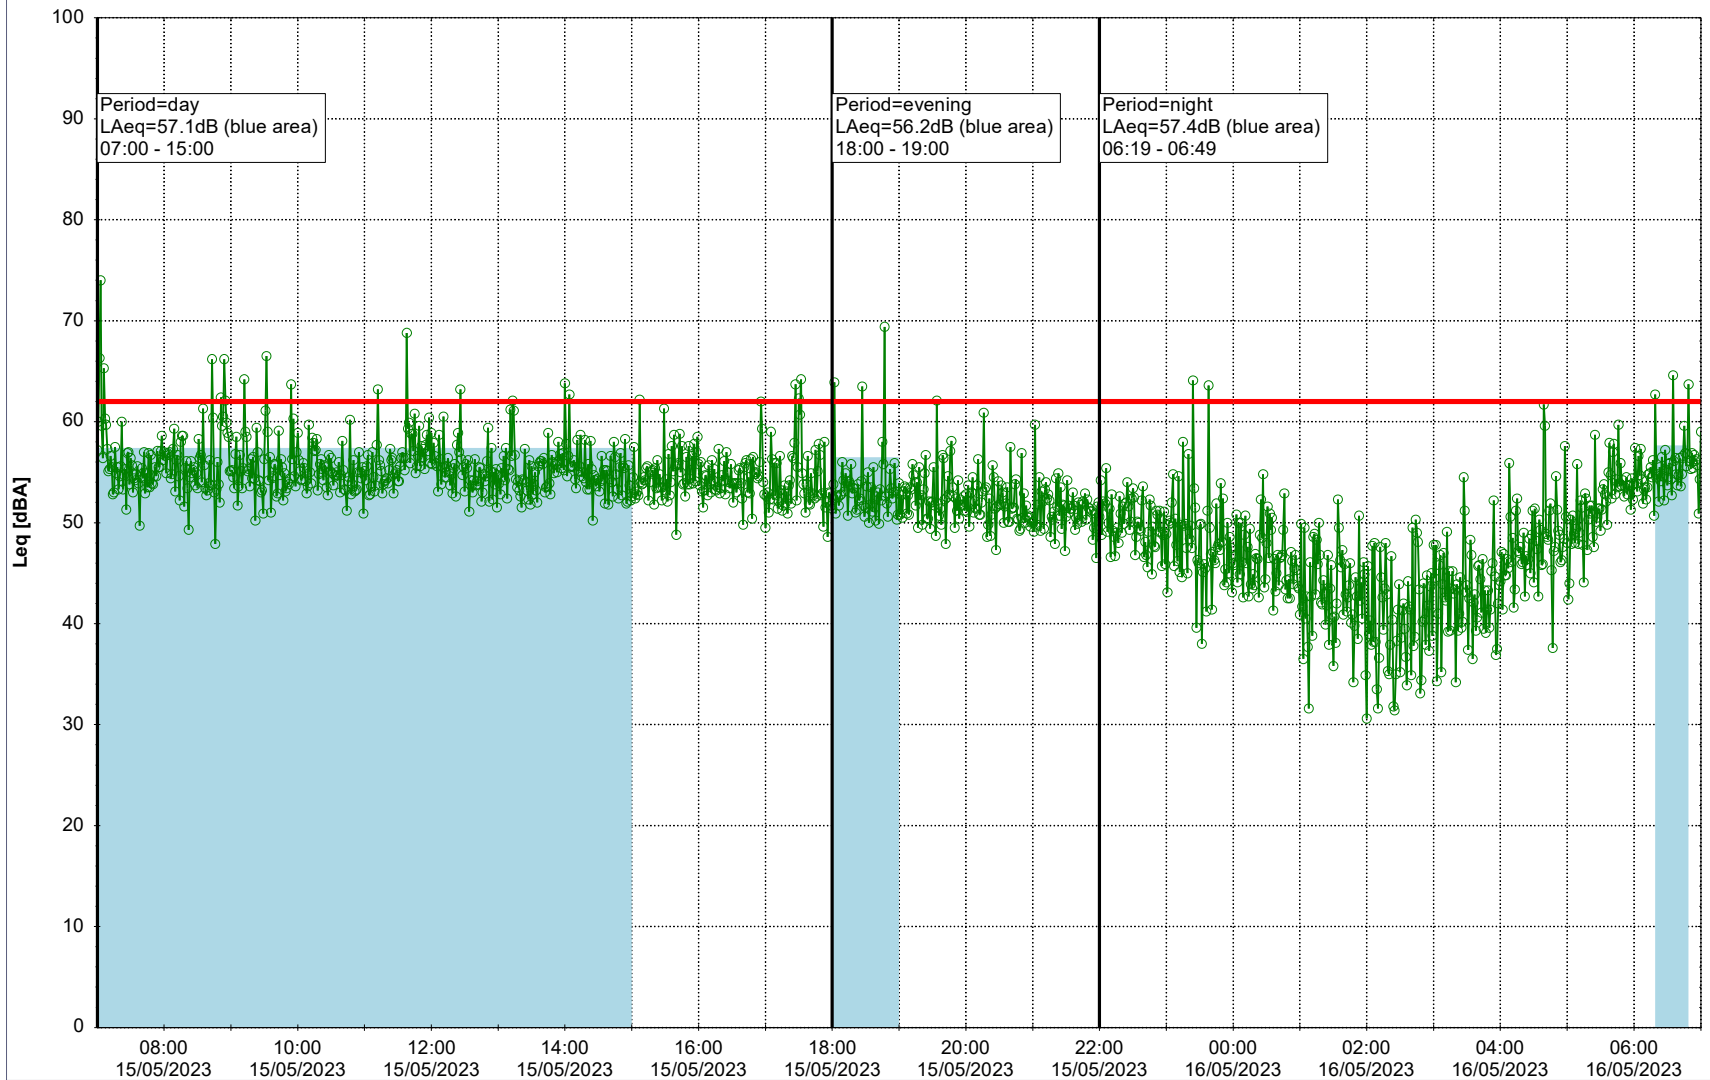

Project: Kronos Sydhavnen
Construction: Gåsebæk
Location: N-V

Plan View

Remarks

...

Noise Time Related Diagram

15/05/2023
16/05/2023

○○○ GAB_NS01

Project: Kronos Sydhavnen
Construction: Gåsebæk
Location: N-V

Plan View

Remarks

...

Noise Time Related Diagram

16/05/2023
17/05/2023

○○○ GAB_NS01

Project: Kronos Sydhavnen
Construction: Gåsebæk
Location: N-V

Plan View

Remarks

...

Noise Time Related Diagram

17/05/2023

18/05/2023

○○○ GAB_NS01

Project: Kronos Sydhavnen
Construction: Gåsebæk
Location: N-V

Plan View

...

Noise Time Related Diagram

19/05/2023
20/05/2023

○○○○ GAB_NS01

Project: Kronos Sydhavnen
Construction: Gåsebæk
Location: N-V

20/05/2023
21/05/2023

Plan View

Remarks