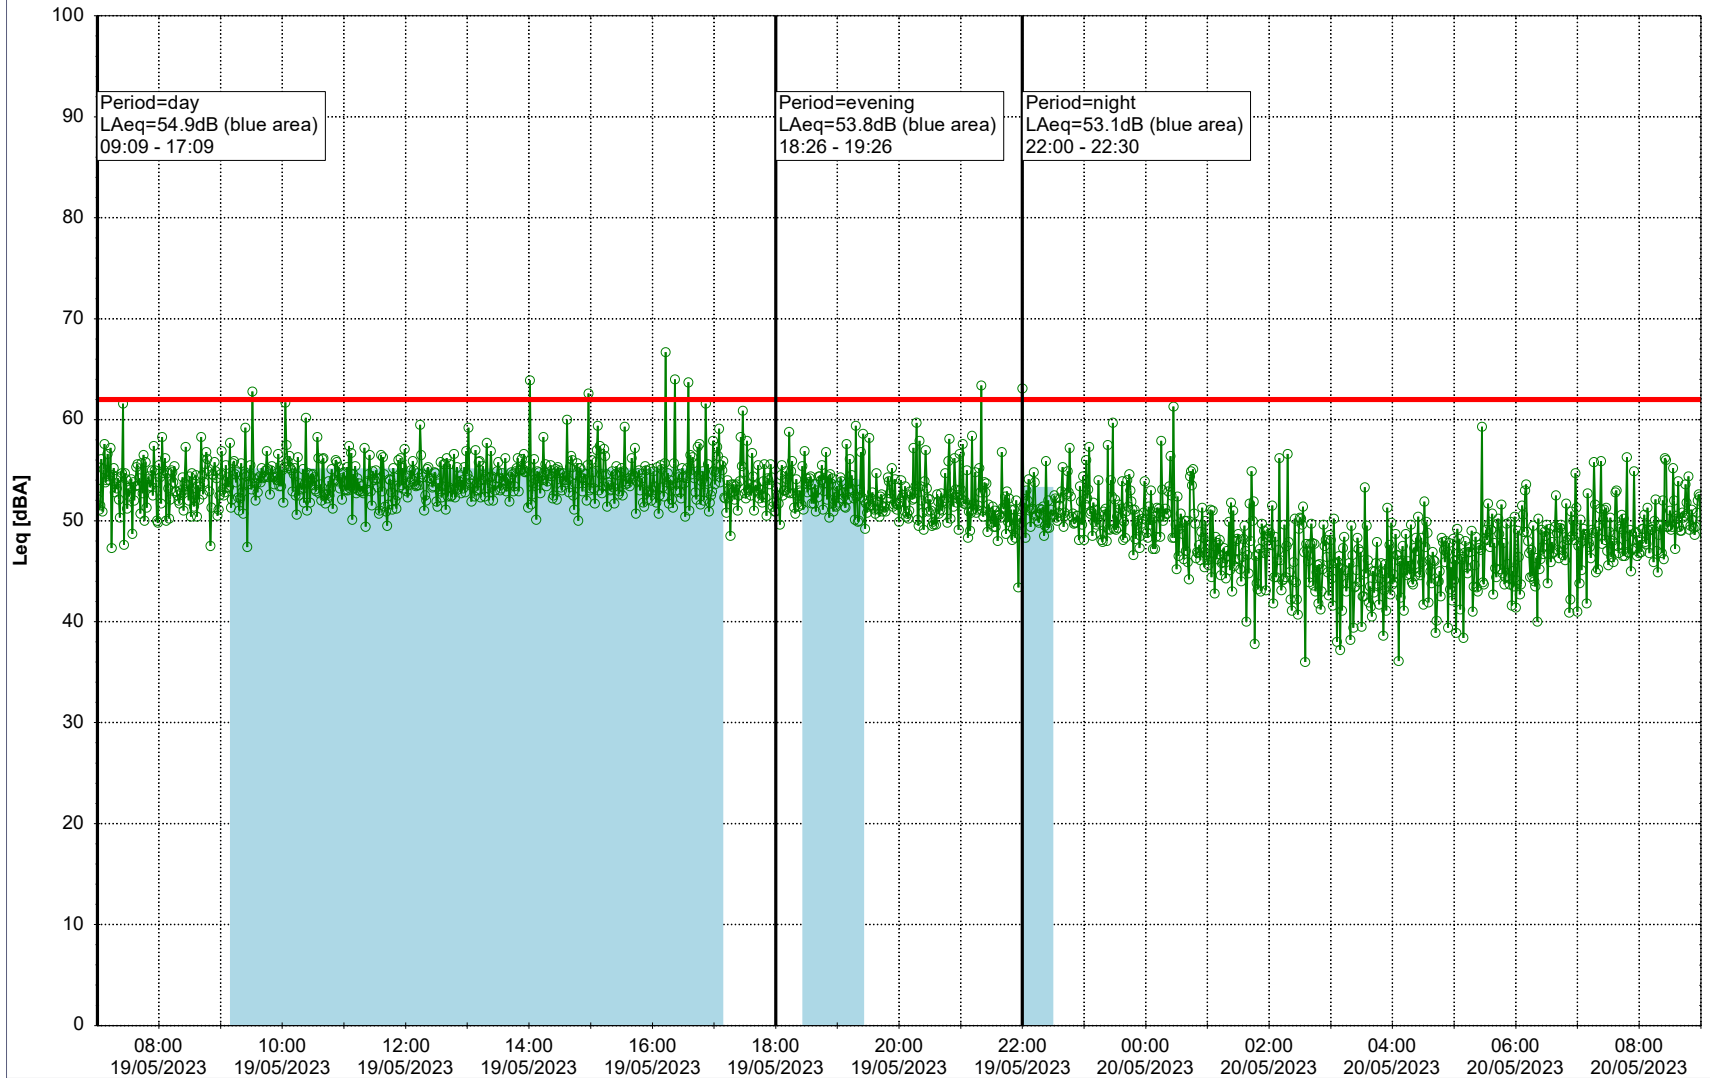

Remarks

...

Noise Time Related Diagram

18/05/2023
19/05/2023

○○○ GAB_NS01

Project: Kronos Sydhavnen
Construction: Gåsebæk
Location: N-V

Plan View

Remarks

...

Noise Time Related Diagram

19/05/2023
20/05/2023

○○○○ GAB_NS01

Project: Kronos Sydhavnen
Construction: Gåsebæk
Location: N-V

20/05/2023
21/05/2023

Plan View

Remarks