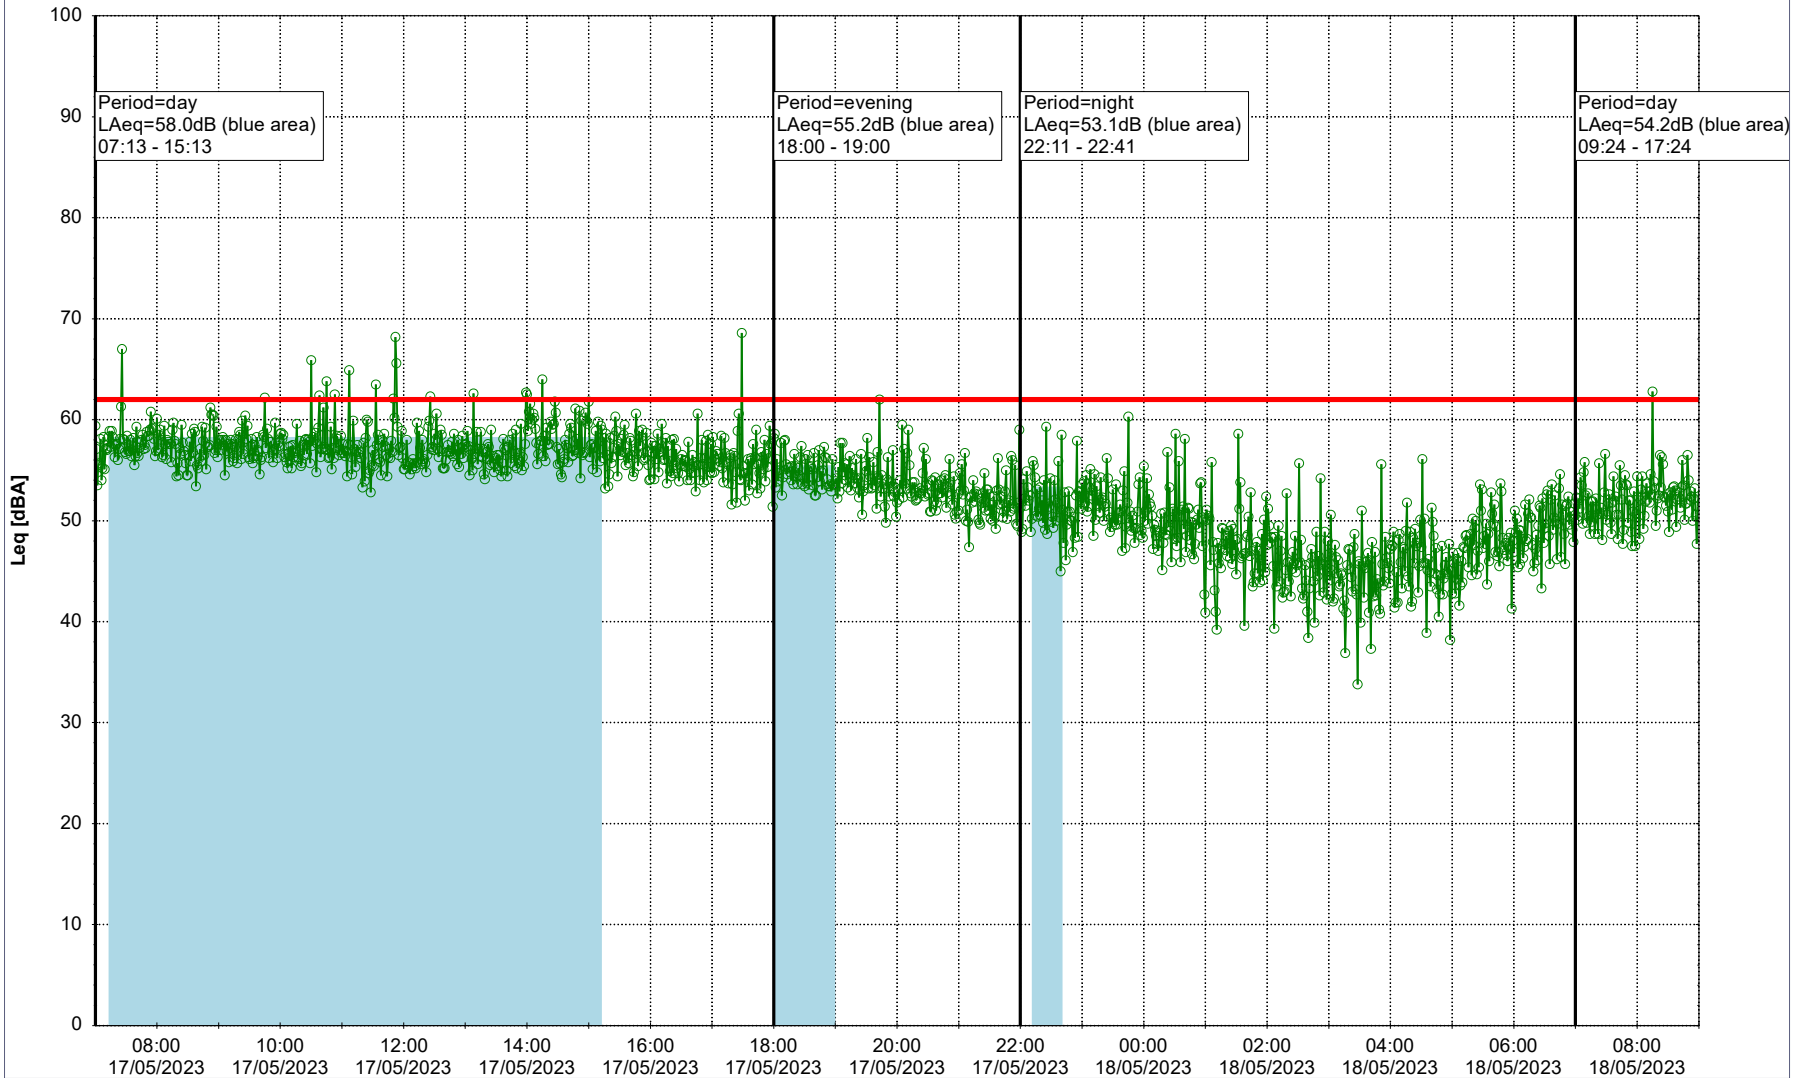

Remarks

...

Noise Time Related Diagram

17/05/2023

18/05/2023

○○○ GAB_NS01

Project: Kronos Sydhavnen
Construction: Gåsebæk
Location: N-V

Plan View

Remarks

...

Noise Time Related Diagram

18/05/2023
19/05/2023

○○○ GAB_NS01

Project: Kronos Sydhavnen
Construction: Gåsebæk
Location: N-V

Plan View

Remarks

...

Noise Time Related Diagram

19/05/2023
20/05/2023

○○○○ GAB_NS01

Project: Kronos Sydhavnen
Construction: Gåsebæk
Location: N-V

20/05/2023
21/05/2023

Plan View

Remarks