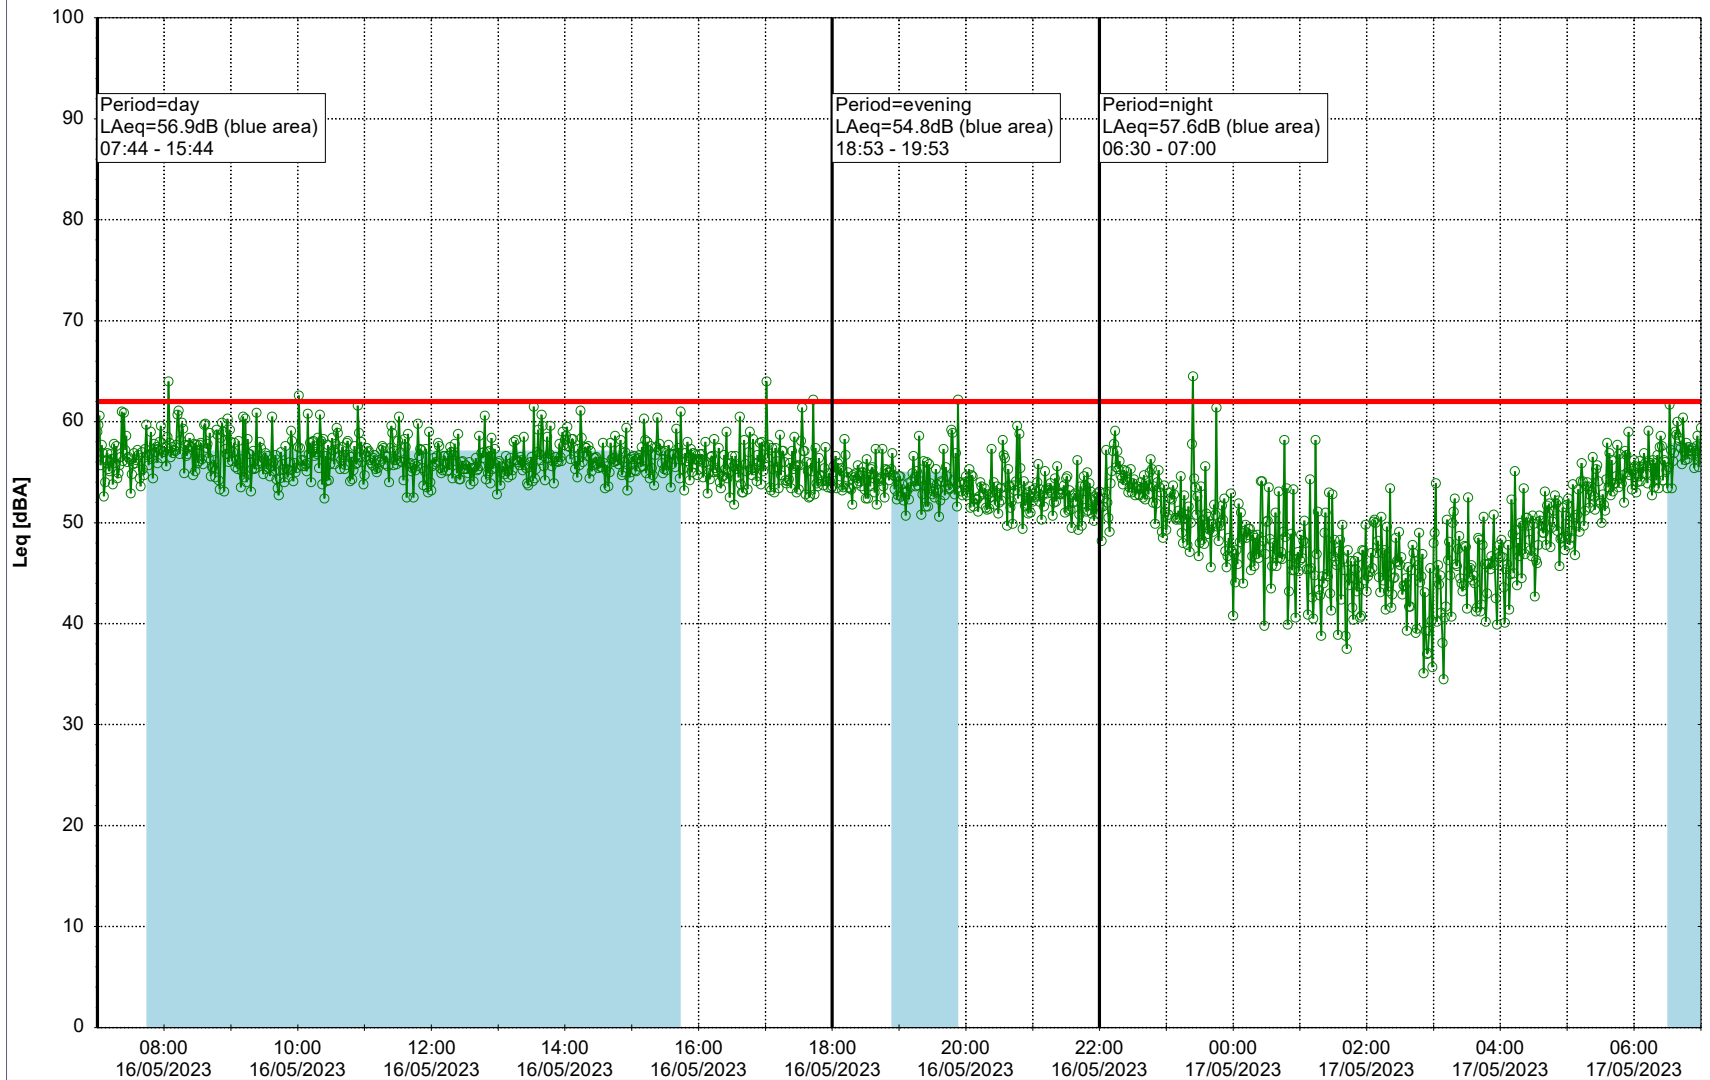

Plan View

Remarks

...

Noise Time Related Diagram

16/05/2023
17/05/2023

○○○ GAB_NS01

Project: Kronos Sydhavnen
Construction: Gåsebæk
Location: N-V

Plan View

Remarks

...

Noise Time Related Diagram

17/05/2023

18/05/2023

○○○ GAB_NS01

Project: Kronos Sydhavnen
Construction: Gåsebæk
Location: N-V

Plan View

...

Noise Time Related Diagram

19/05/2023
20/05/2023

○○○○ GAB_NS01

Project: Kronos Sydhavnen
Construction: Gåsebæk
Location: N-V

20/05/2023
21/05/2023

Plan View

Remarks

...

Noise Time Related Diagram

○○○ GAB_NS01

Project: Kronos Sydhavnen
Construction: Gåsebæk
Location: N-V

21/05/2023
22/05/2023

Plan View

Remarks

...