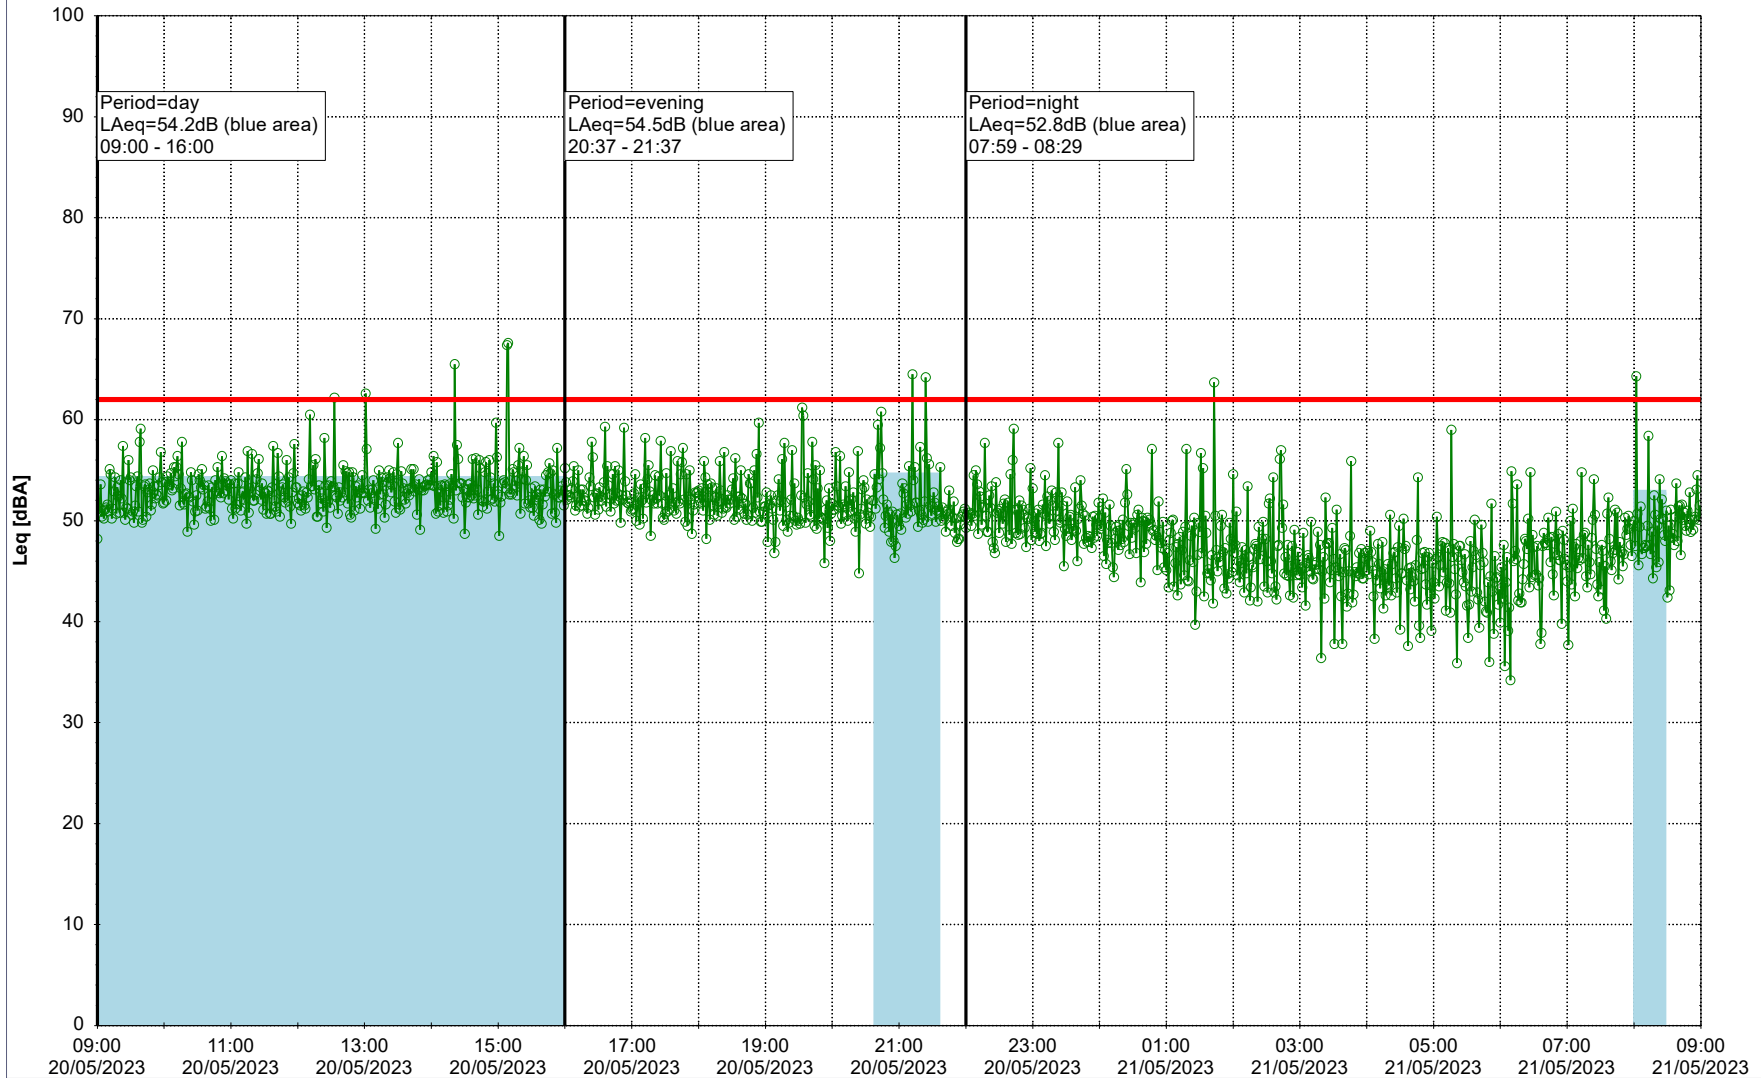

...

Noise Time Related Diagram

19/05/2023
20/05/2023

○○○○ GAB_NS01

Project: Kronos Sydhavnen
Construction: Gåsebæk
Location: N-V

20/05/2023
21/05/2023

Plan View

Remarks

...

Noise Time Related Diagram

○○○ GAB_NS01

Project: Kronos Sydhavnen
Construction: Gåsebæk
Location: N-V

21/05/2023
22/05/2023

Plan View

Remarks

...