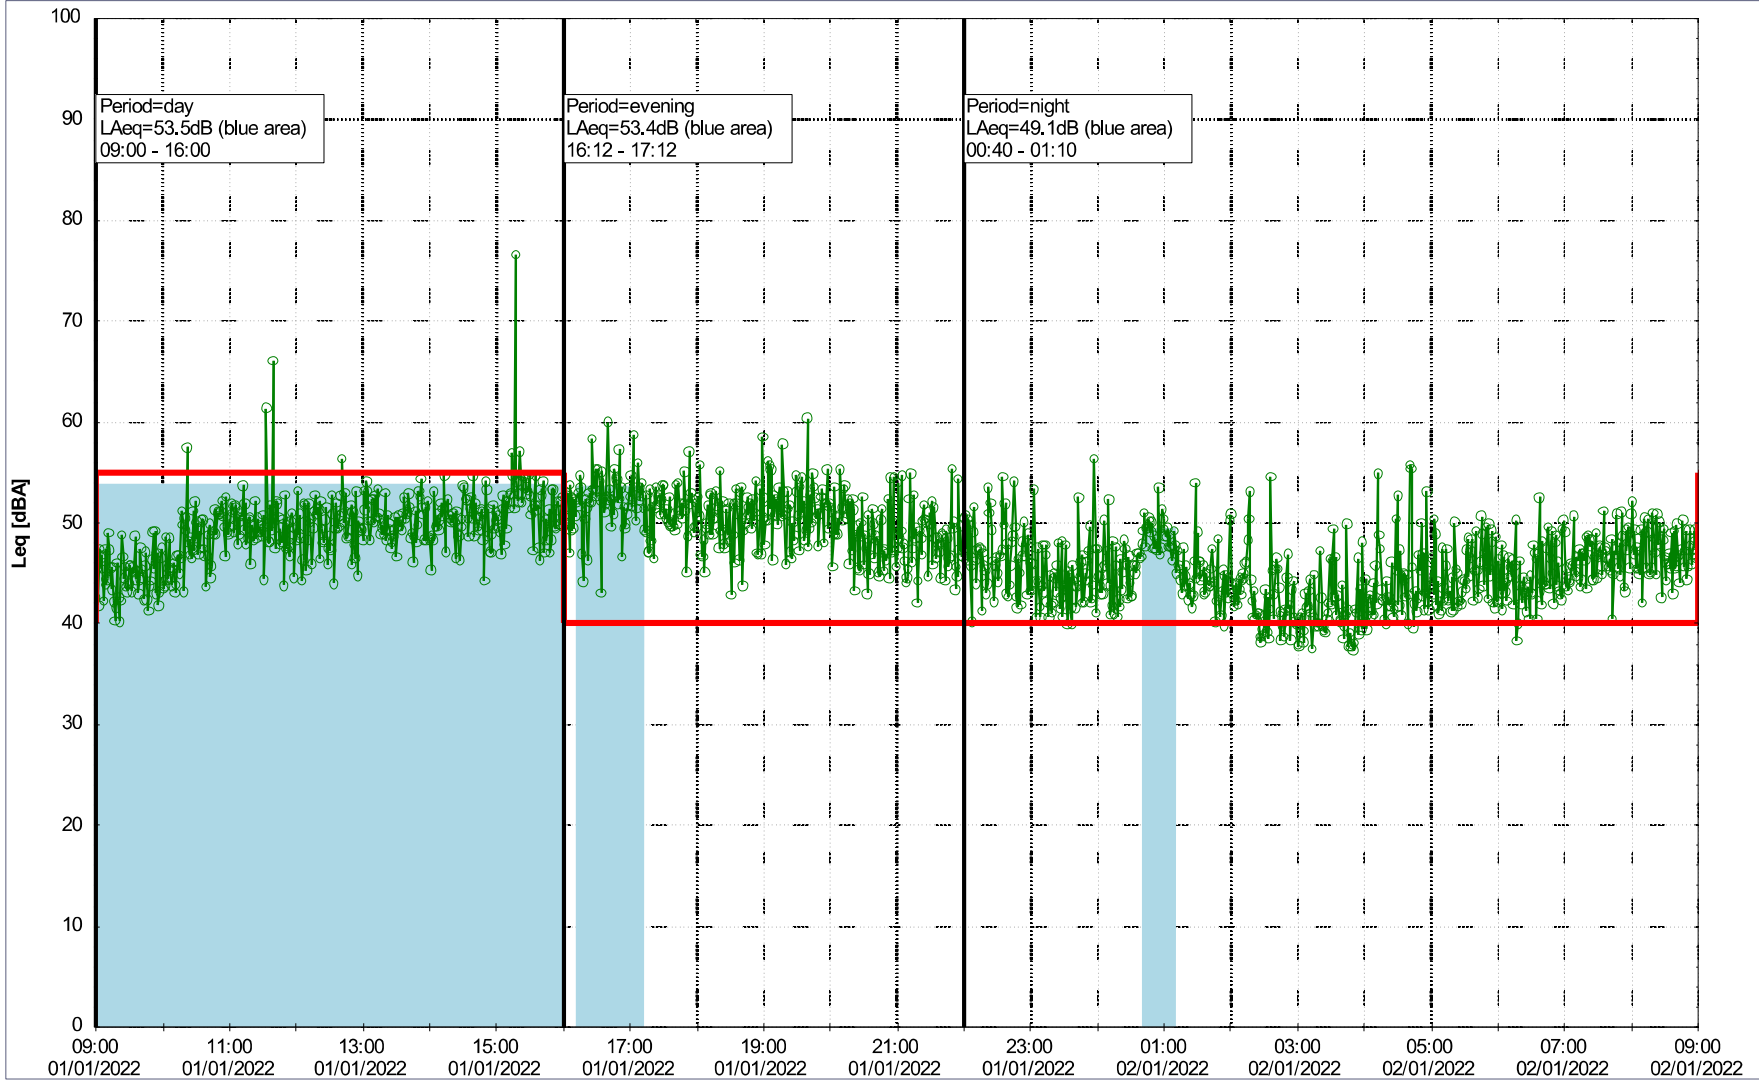

Noise Time Related Diagram

31/12/2021
01/01/2022

o o o o HOL_NS01

Project: Kronos Sydhavnen
Construction: Havneholmen
Location: N-V

Plan View

Remarks

...

Noise Time Related Diagram

01/01/2022
02/01/2022

o o o o HOL_NS01

Project: Kronos Sydhavnen
Construction: Havneholmen
Location: N-V

Plan View

Remarks

...

Noise Time Related Diagram

02/01/2022
03/01/2022