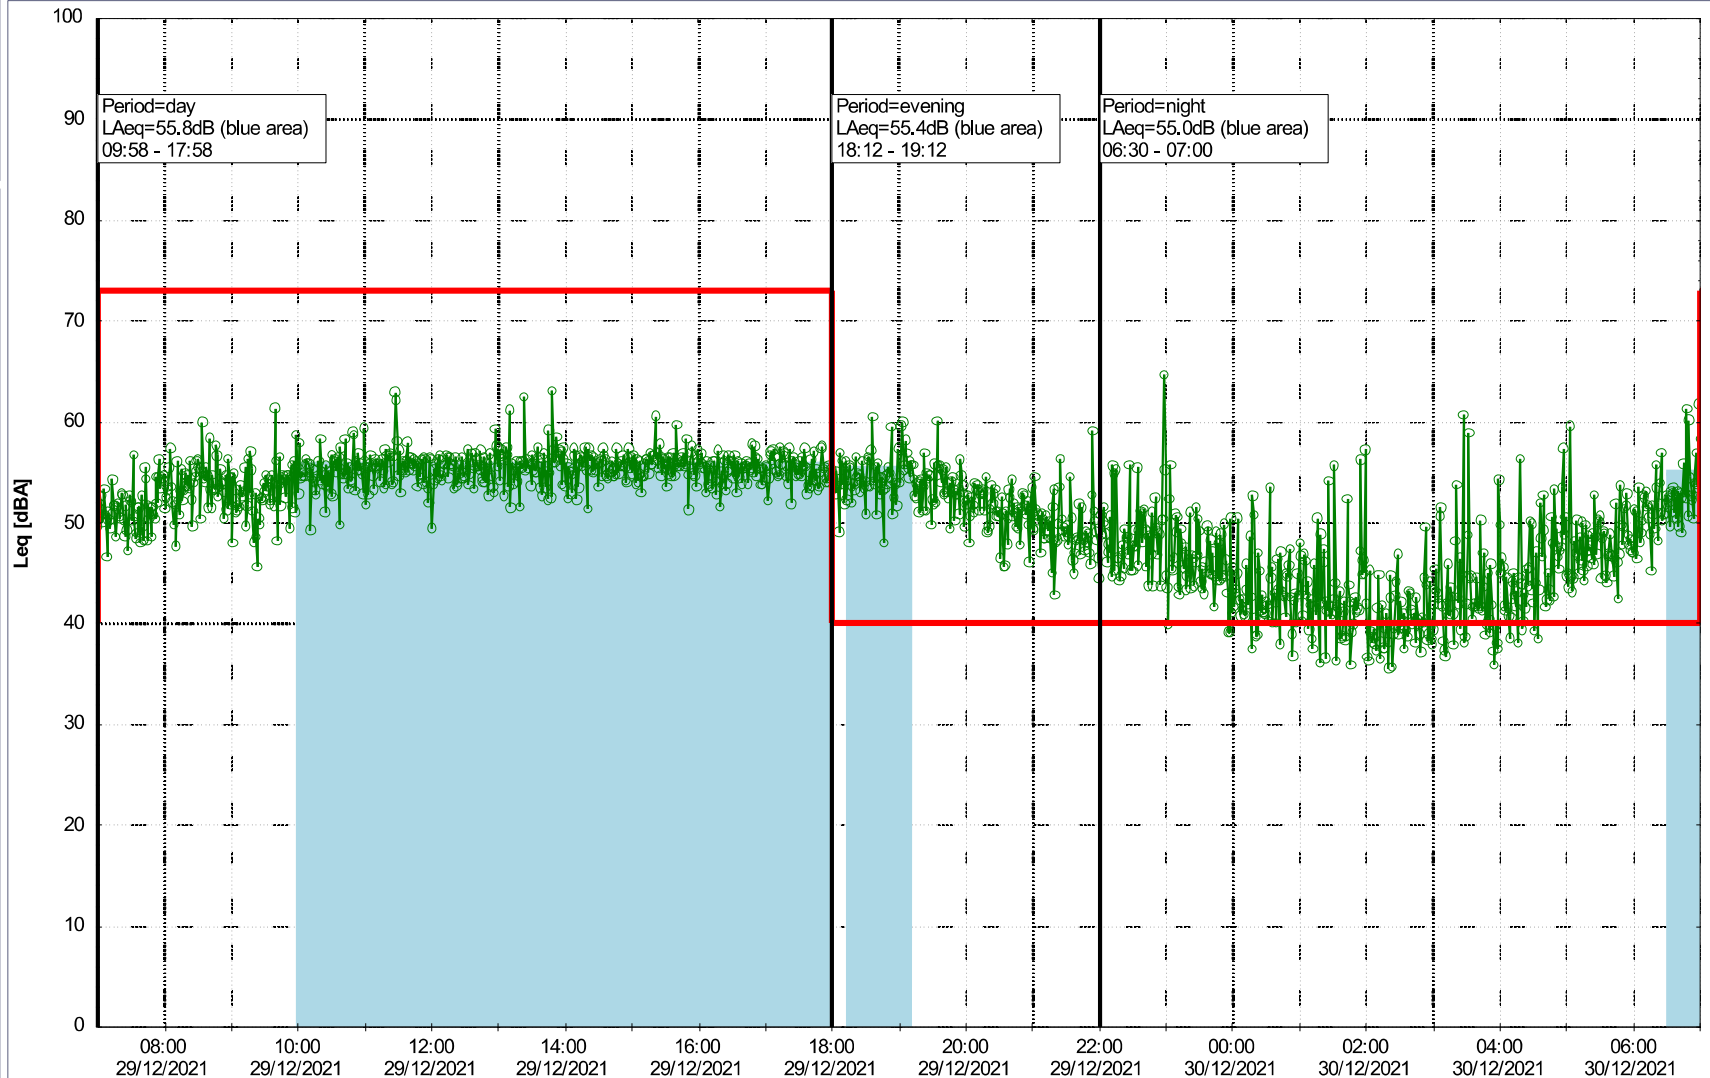

Plan View

Remarks

...

Noise Time Related Diagram

28/12/2021
29/12/2021

○○○ HOL_NS01

Project: Kronos Sydhavnen
Construction: Havneholmen
Location: N-V

Plan View

Remarks

...

Noise Time Related Diagram

29/12/2021
30/12/2021

o o o o HOL_NS01

Project: Kronos Sydhavnen
Construction: Havneholmen
Location: N-V

Plan View

Remarks

...

Noise Time Related Diagram

30/12/2021
31/12/2021

o o o o HOL_NS01

Project: Kronos Sydhavnen
Construction: Havneholmen
Location: N-V

Plan View

Remarks

...

Noise Time Related Diagram

31/12/2021
01/01/2022

o o o o HOL_NS01

Project: Kronos Sydhavnen
Construction: Havneholmen
Location: N-V

Plan View

Remarks

...

Noise Time Related Diagram