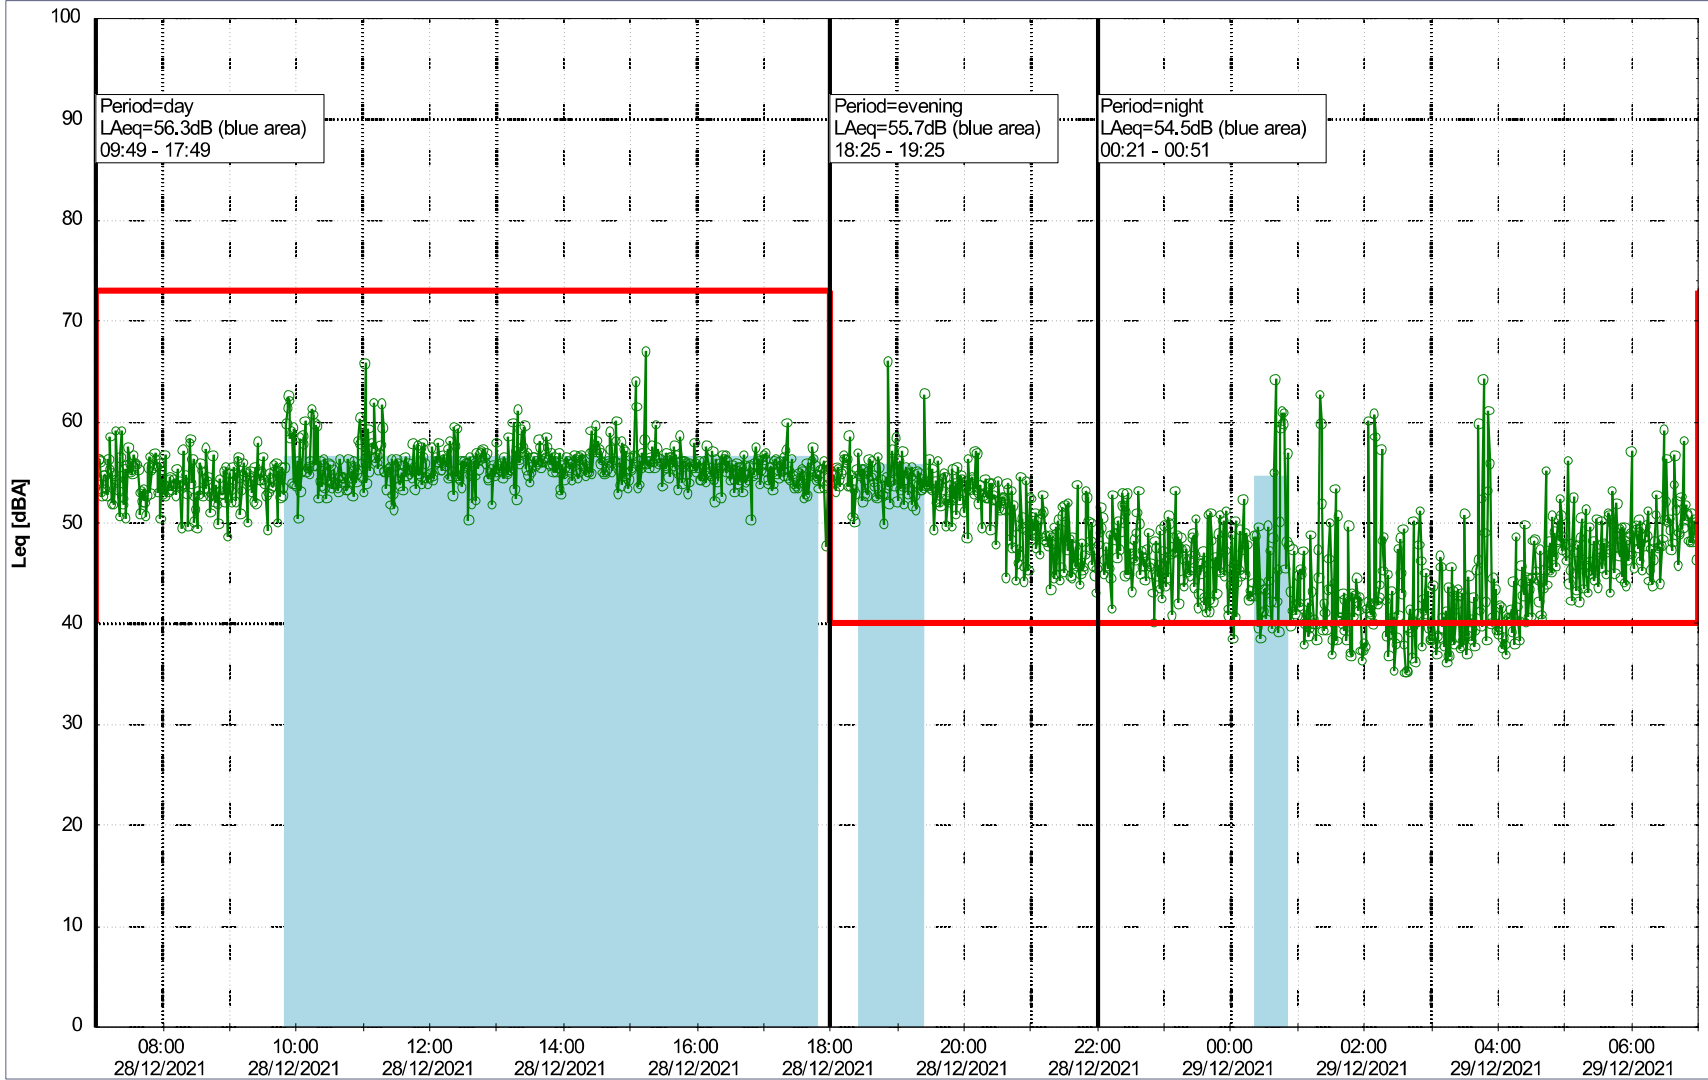

Plan View

Remarks

...

Noise Time Related Diagram

28/12/2021
29/12/2021

○○○ HOL_NS01

Project: Kronos Sydhavnen
Construction: Havneholmen
Location: N-V

Plan View

Remarks

...

Noise Time Related Diagram

29/12/2021
30/12/2021

o o o o HOL_NS01

Project: Kronos Sydhavnen
Construction: Havneholmen
Location: N-V

Plan View

Remarks

...

Noise Time Related Diagram

30/12/2021
31/12/2021

o o o o HOL_NS01

Project: Kronos Sydhavnen
Construction: Havneholmen
Location: N-V

Plan View

Remarks

...

Noise Time Related Diagram

31/12/2021
01/01/2022

o o o o HOL_NS01

Project: Kronos Sydhavnen
Construction: Havneholmen
Location: N-V

Plan View

Remarks

...

Noise Time Related Diagram