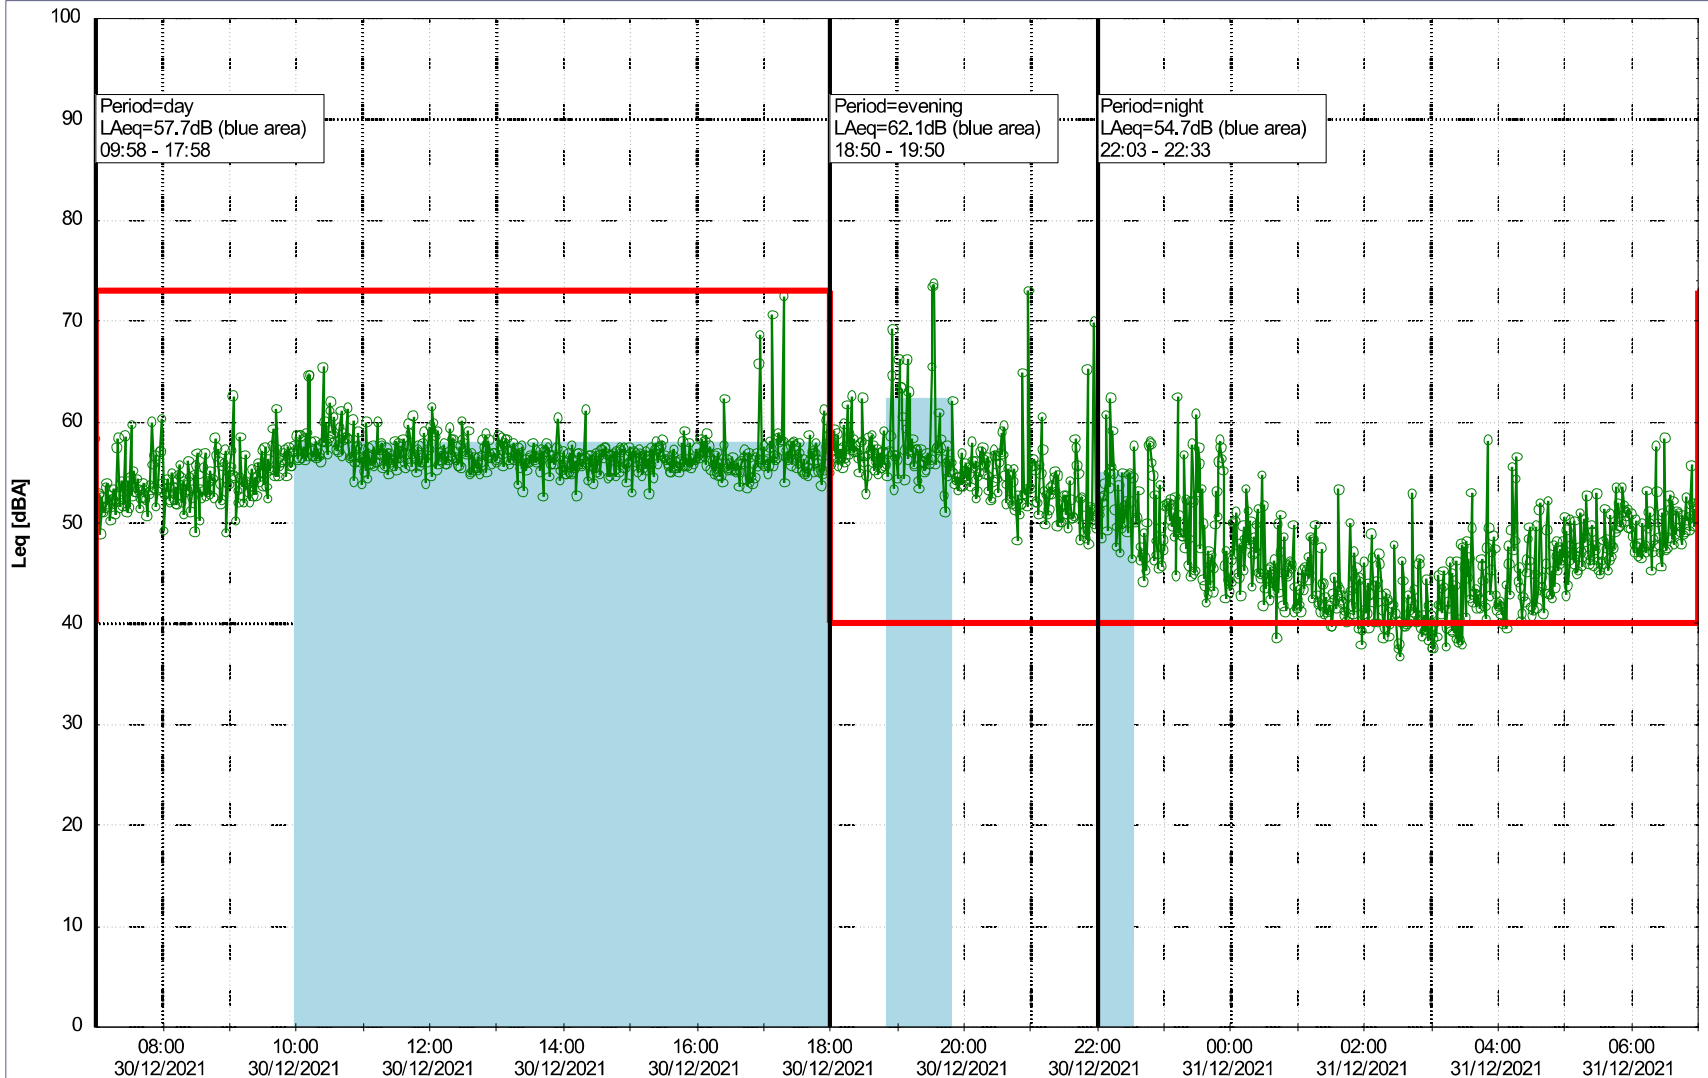

Remarks

...

Noise Time Related Diagram

29/12/2021
30/12/2021

o o o o HOL_NS01

Project: Kronos Sydhavnen
Construction: Havneholmen
Location: N-V

Plan View

Remarks

...

Noise Time Related Diagram

30/12/2021
31/12/2021

o o o o HOL_NS01

Project: Kronos Sydhavnen
Construction: Havneholmen
Location: N-V

Plan View

Remarks

...

Noise Time Related Diagram

31/12/2021
01/01/2022

o o o o HOL_NS01

Project: Kronos Sydhavnen
Construction: Havneholmen
Location: N-V

Plan View

Remarks

...

Noise Time Related Diagram

01/01/2022
02/01/2022

o o o o HOL_NS01

Project: Kronos Sydhavnen
Construction: Havneholmen
Location: N-V

Plan View

Remarks

...

Noise Time Related Diagram

02/01/2022
03/01/2022