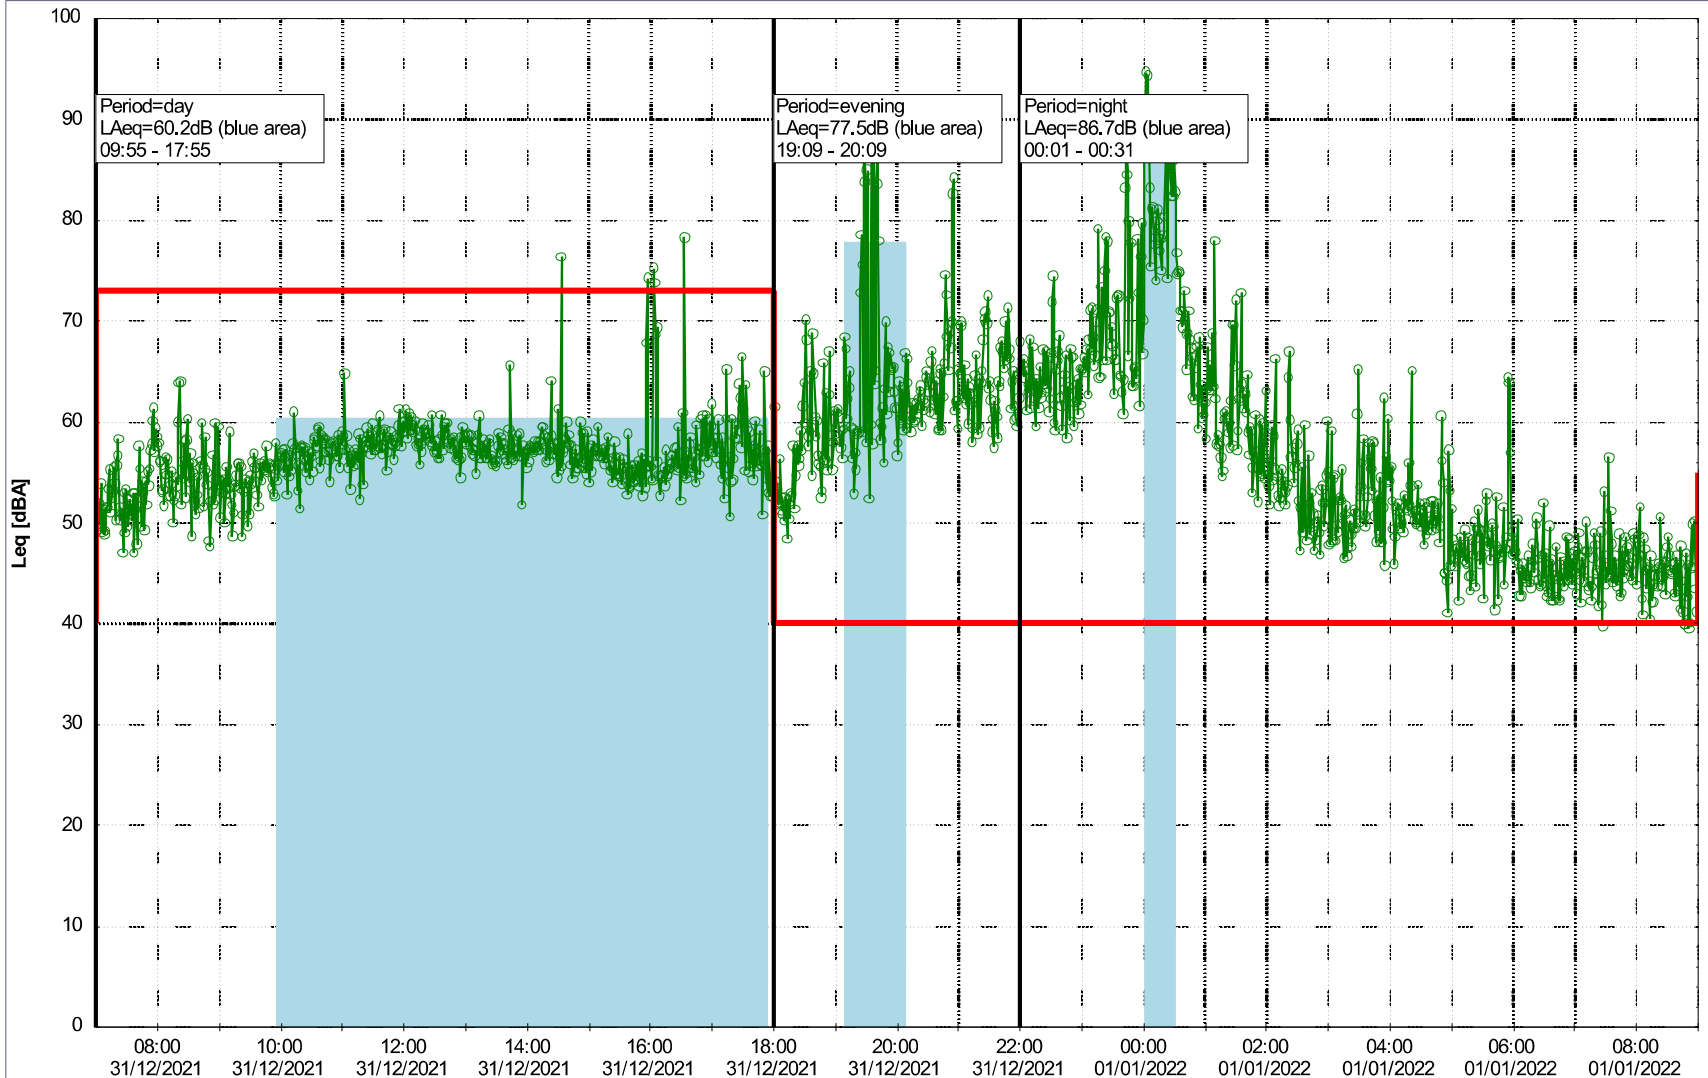

...

Noise Time Related Diagram

30/12/2021
31/12/2021

o o o o HOL_NS01

Project: Kronos Sydhavnen
Construction: Havneholmen
Location: N-V

Plan View

Remarks

...

Noise Time Related Diagram

31/12/2021
01/01/2022

o o o o HOL_NS01

Project: Kronos Sydhavnen
Construction: Havneholmen
Location: N-V

Plan View

Remarks

...

Noise Time Related Diagram

01/01/2022
02/01/2022

o o o o HOL_NS01

Project: Kronos Sydhavnen
Construction: Havneholmen
Location: N-V

Plan View

Remarks

...

Noise Time Related Diagram

02/01/2022
03/01/2022