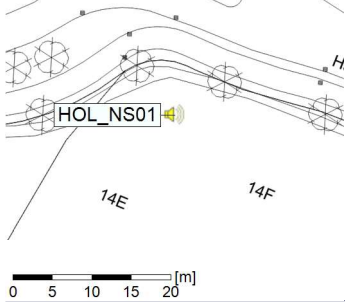

...

Noise Time Related Diagram

30/12/2021
31/12/2021

o o o o HOL_NS01

Project: Kronos Sydhavnen
Construction: Havneholmen
Location: N-V

Plan View

Remarks

...

Noise Time Related Diagram

31/12/2021
01/01/2022

o o o o HOL_NS01

Project: Kronos Sydhavnen
Construction: Havneholmen
Location: N-V

Plan View

Remarks

...

Noise Time Related Diagram