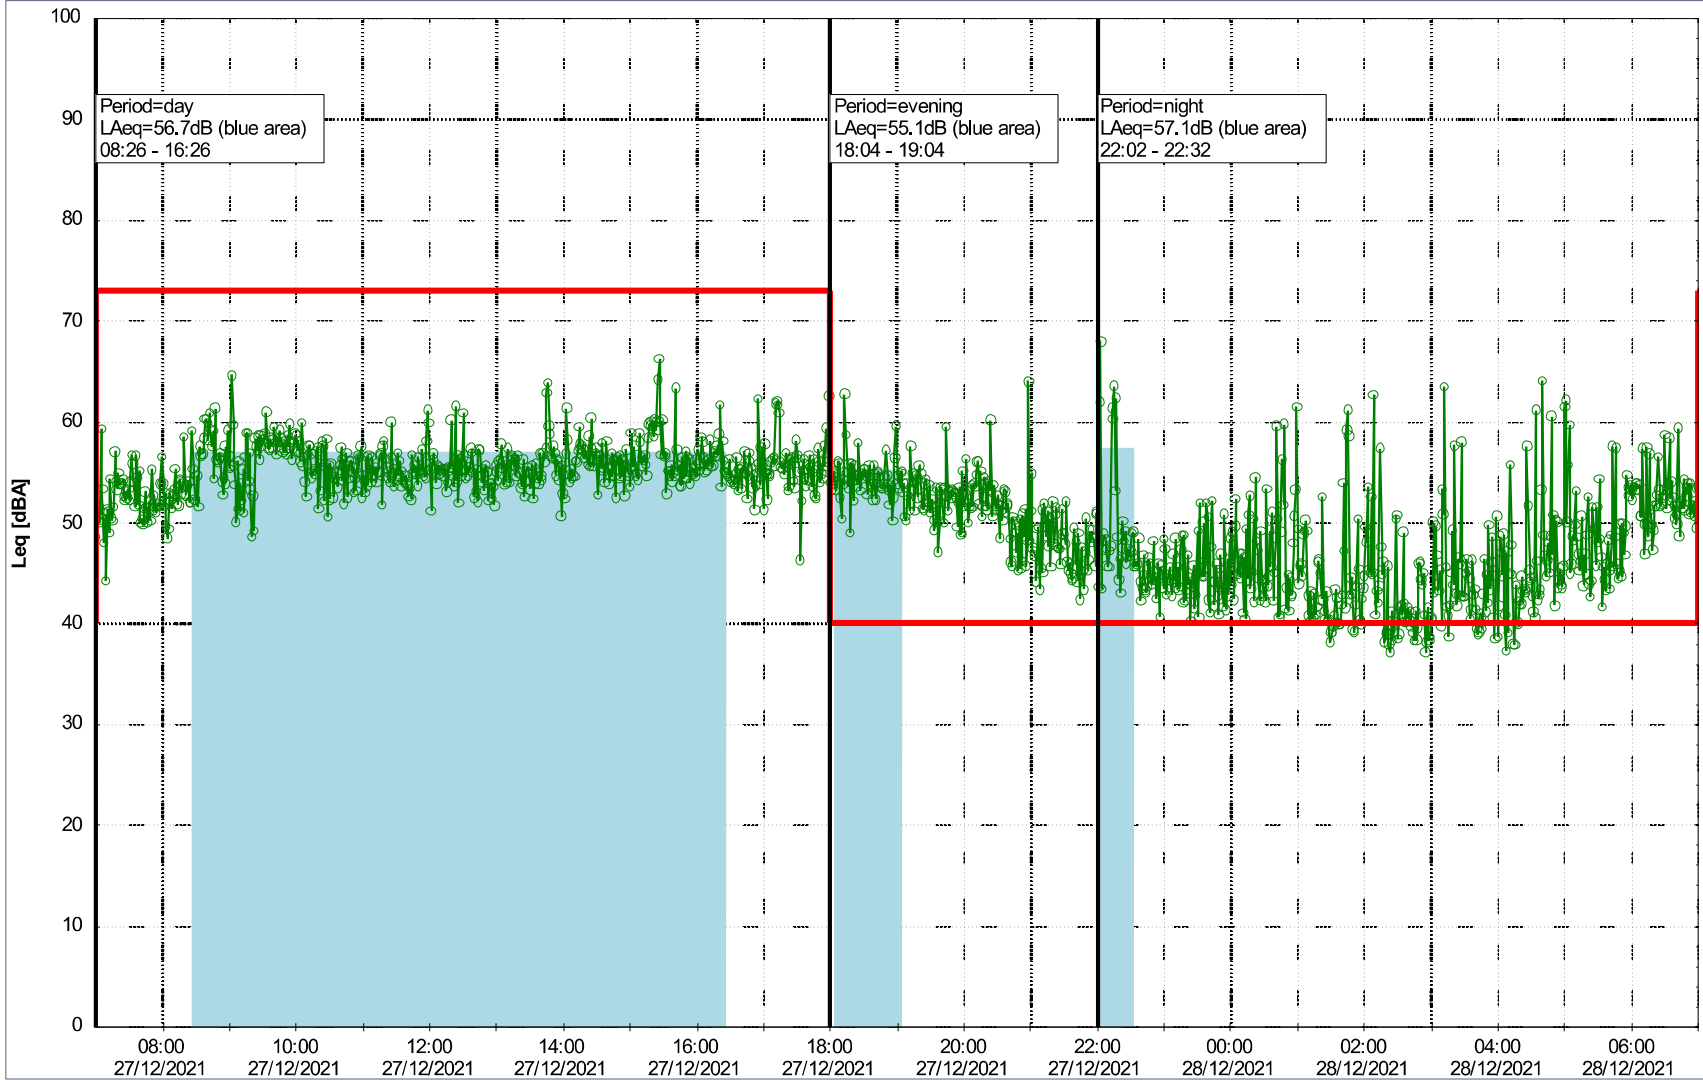

Project: Kronos Sydhavnen
Construction: Havneholmen
Location: N-V

Plan View

Remarks

...

Noise Time Related Diagram

27/12/2021
28/12/2021

o o o o HOL_NS01

Project: Kronos Sydhavnen
Construction: Havneholmen
Location: N-V

Plan View

Remarks

...

Noise Time Related Diagram

28/12/2021
29/12/2021

○○○ HOL_NS01

Project: Kronos Sydhavnen
Construction: Havneholmen
Location: N-V

Plan View

Remarks

...

Noise Time Related Diagram

29/12/2021
30/12/2021

o o o o HOL_NS01

Project: Kronos Sydhavnen
Construction: Havneholmen
Location: N-V

Plan View

Remarks

Noise Time Related Diagram

31/12/2021
01/01/2022

o o o o HOL_NS01

Project: Kronos Sydhavnen
Construction: Havneholmen
Location: N-V

Plan View

Remarks

...

Noise Time Related Diagram