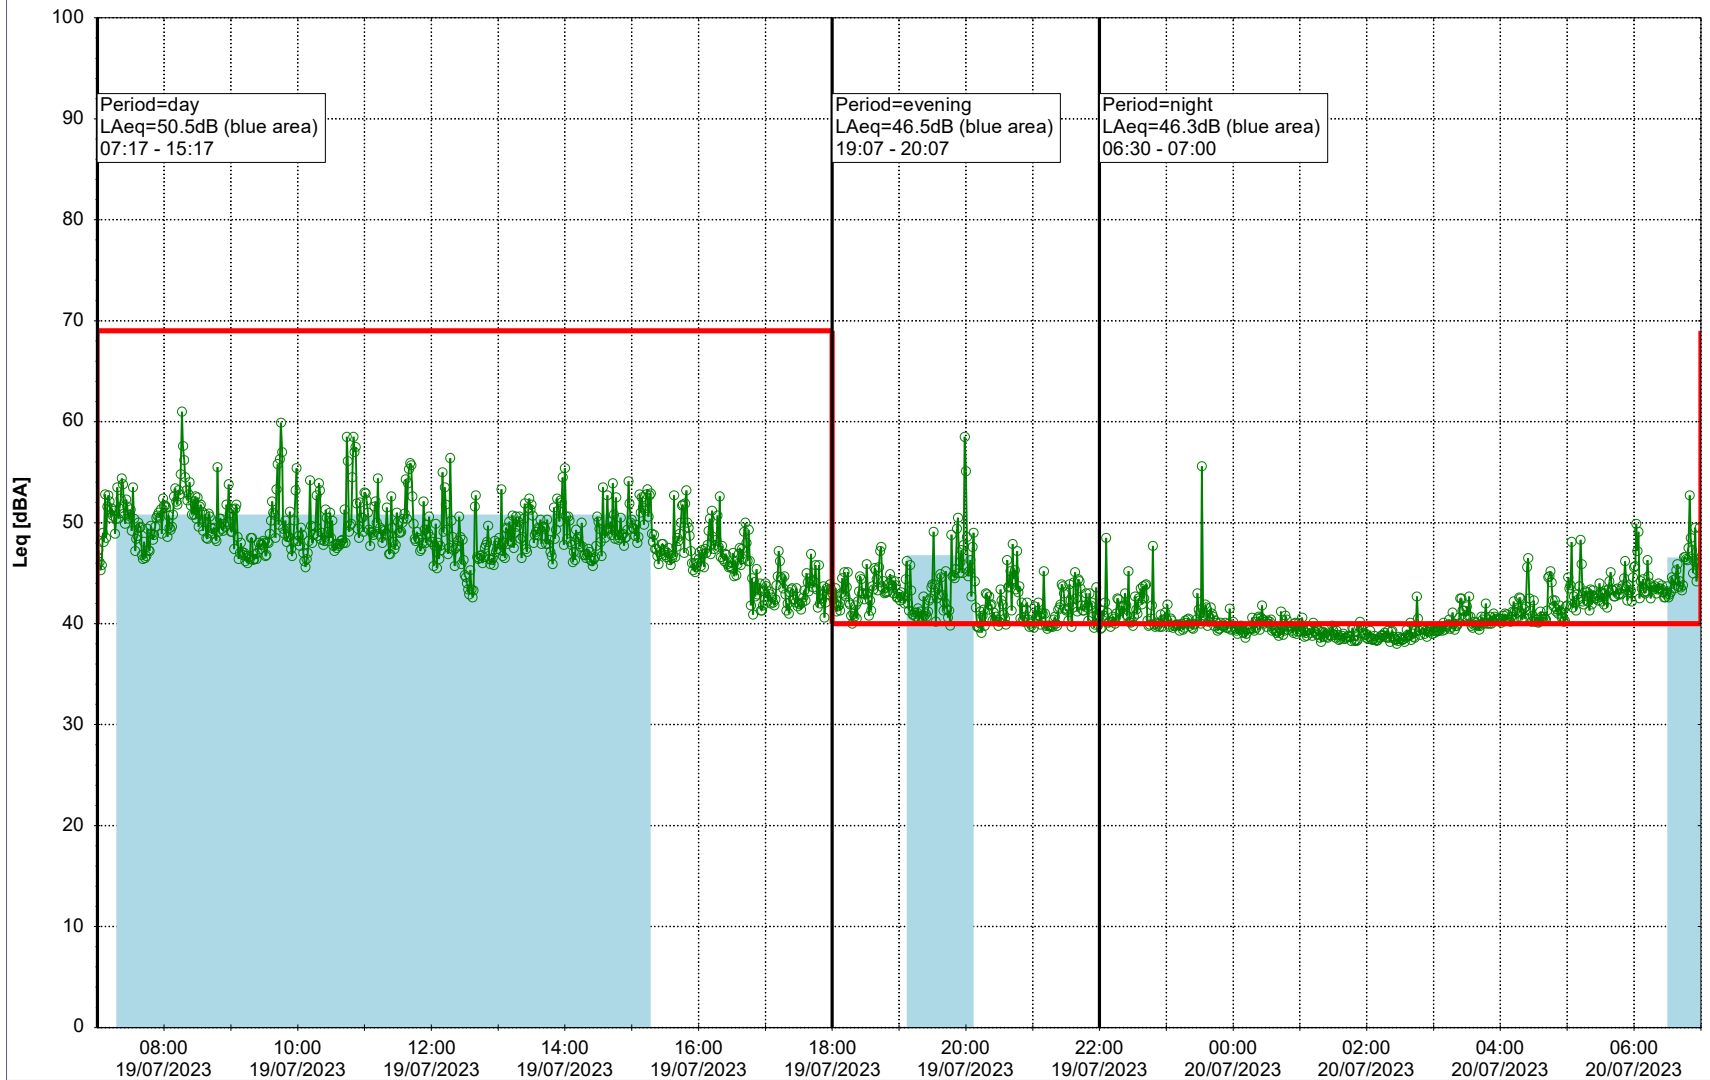

### Noise Time Related Diagram

18/07/2023  
19/07/2023

○○○ EBR-OVK\_NS02

Project: Kronos Sydhavnen  
Construction: Enghave Brygge  
Location: N-V

Plan View

Remarks

- Ørsted Værket

### Noise Time Related Diagram

19/07/2023  
20/07/2023

○○○○ EBR-OVK\_NS02

Project: Kronos Sydhavnen  
Construction: Enghave Brygge  
Location: N-V

Plan View

Remarks

- Ørsted Værket