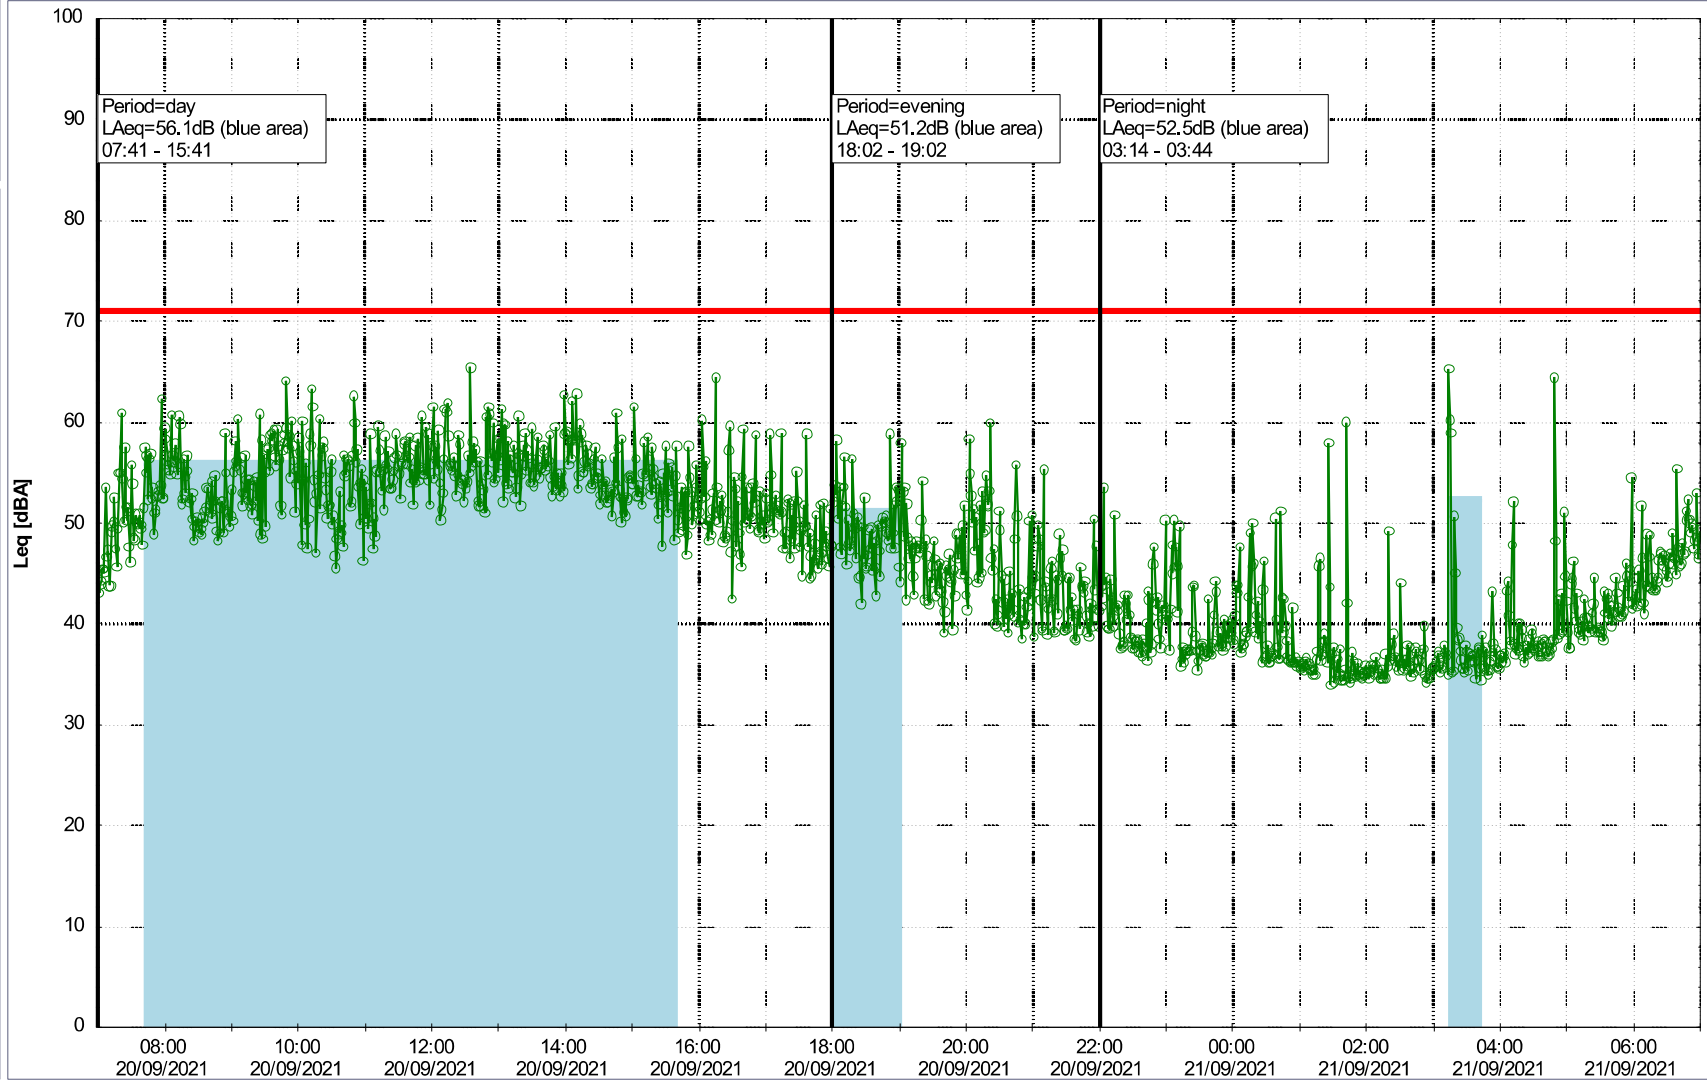

Project: Kronos Sydhavnen
Construction: Ny Ellebjerg
Location: N-V

Plan View

Remarks

Noise Time Related Diagram

20/09/2021
21/09/2021

○○○○ NEL_NS01

Project: Kronos Sydhavnen
Construction: Ny Ellebjerg
Location: N-V

Plan View

Remarks

...

Noise Time Related Diagram

21/09/2021
22/09/2021

○○○○ NEL_NS01

Project: Kronos Sydhavnen
Construction: Ny Ellebjerg
Location: N-V

Plan View

Noise Time Related Diagram

23/09/2021
24/09/2021

○○○○ NEL_NS01

Project: Kronos Sydhavnen
Construction: Ny Ellebjerg
Location: N-V

Plan View

Remarks

Noise Time Related Diagram

24/09/2021
25/09/2021

ooo NEL_NS01

Project: Kronos Sydhavnen
Construction: Ny Ellebjerg
Location: N-V

Plan View

Noise Time Related Diagram

25/09/2021
26/09/2021

oooo NEL_NS01

Remarks
...

Project: Kronos Sydhavnen
Construction: Ny Ellebjerg
Location: N-V