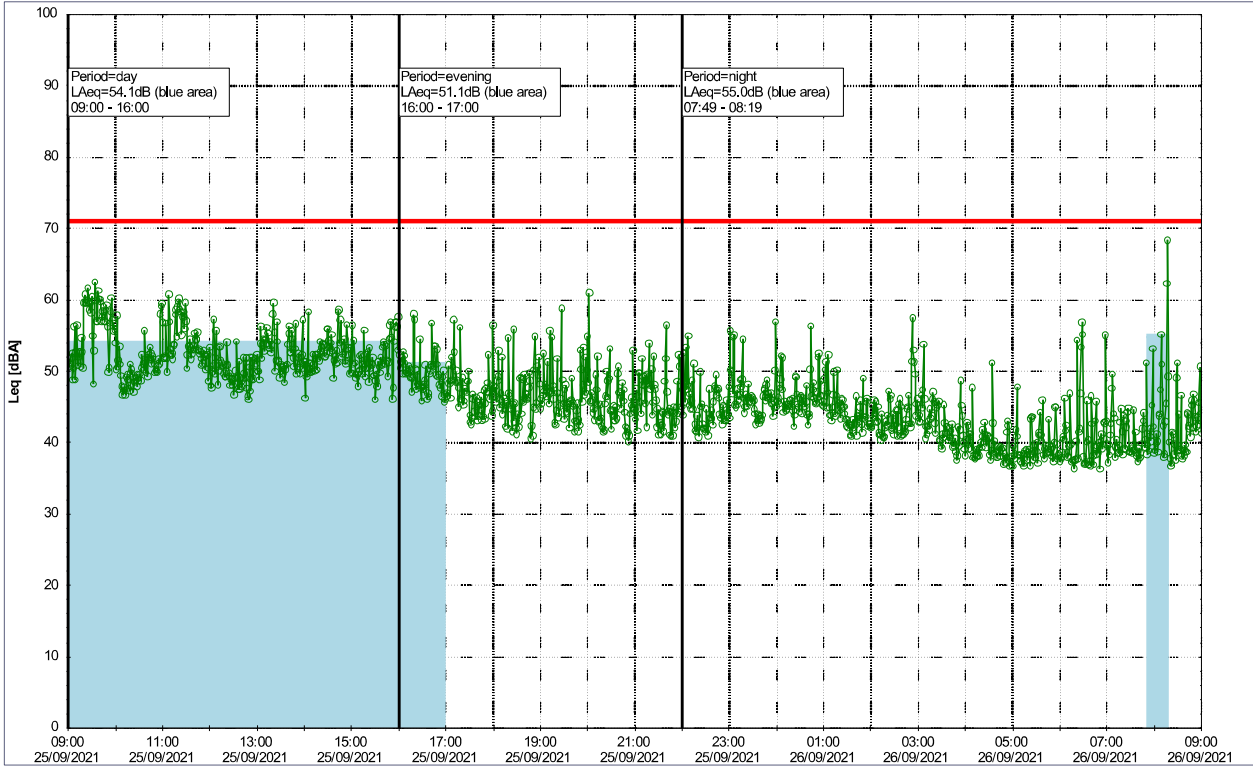

Noise Time Related Diagram

23/09/2021
24/09/2021

○○○○ NEL_NS01

Project: Kronos Sydhavnen
Construction: Ny Ellebjerg
Location: N-V

Plan View

Remarks

Noise Time Related Diagram

24/09/2021
25/09/2021

ooo NEL_NS01

Project: Kronos Sydhavnen
Construction: Ny Ellebjerg
Location: N-V

Plan View

Noise Time Related Diagram

25/09/2021
26/09/2021

oooo NEL_NS01

Remarks
...

Project: Kronos Sydhavnen
Construction: Ny Ellebjerg
Location: N-V

Plan View

0 5 10 15 20 [m]

Remarks

...

Noise Time Related Diagram

26/09/2021
27/09/2021

ooo NEL_NS01