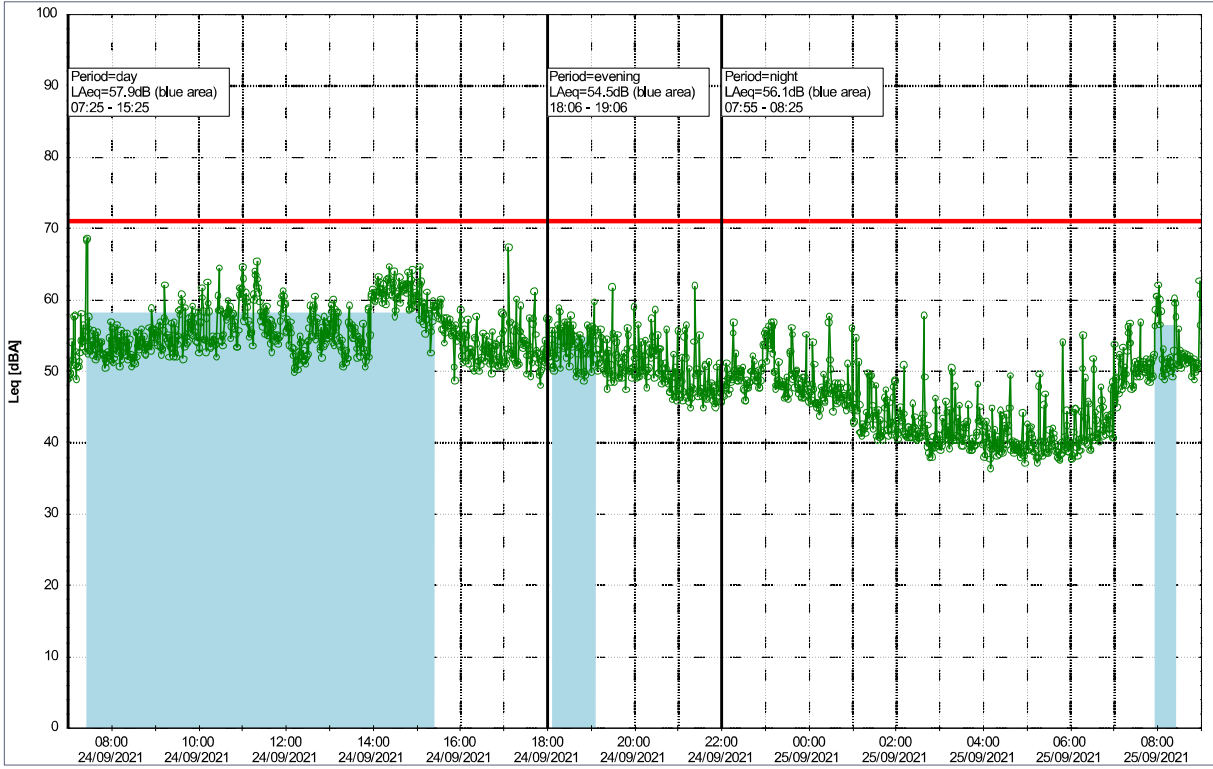

Noise Time Related Diagram

23/09/2021
24/09/2021

○○○○ NEL_NS01

Project: Kronos Sydhavnen
Construction: Ny Ellebjerg
Location: N-V

Plan View

Remarks

Noise Time Related Diagram

24/09/2021
25/09/2021

ooo NEL_NS01

Project: Kronos Sydhavnen
Construction: Ny Ellebjerg
Location: N-V

Plan View

Noise Time Related Diagram

25/09/2021
26/09/2021

oooo NEL_NS01

Remarks
...

Project: Kronos Sydhavnen
Construction: Ny Ellebjerg
Location: N-V

Plan View

0 5 10 15 20 [m]

Remarks

...

Noise Time Related Diagram

26/09/2021
27/09/2021

ooo NEL_NS01