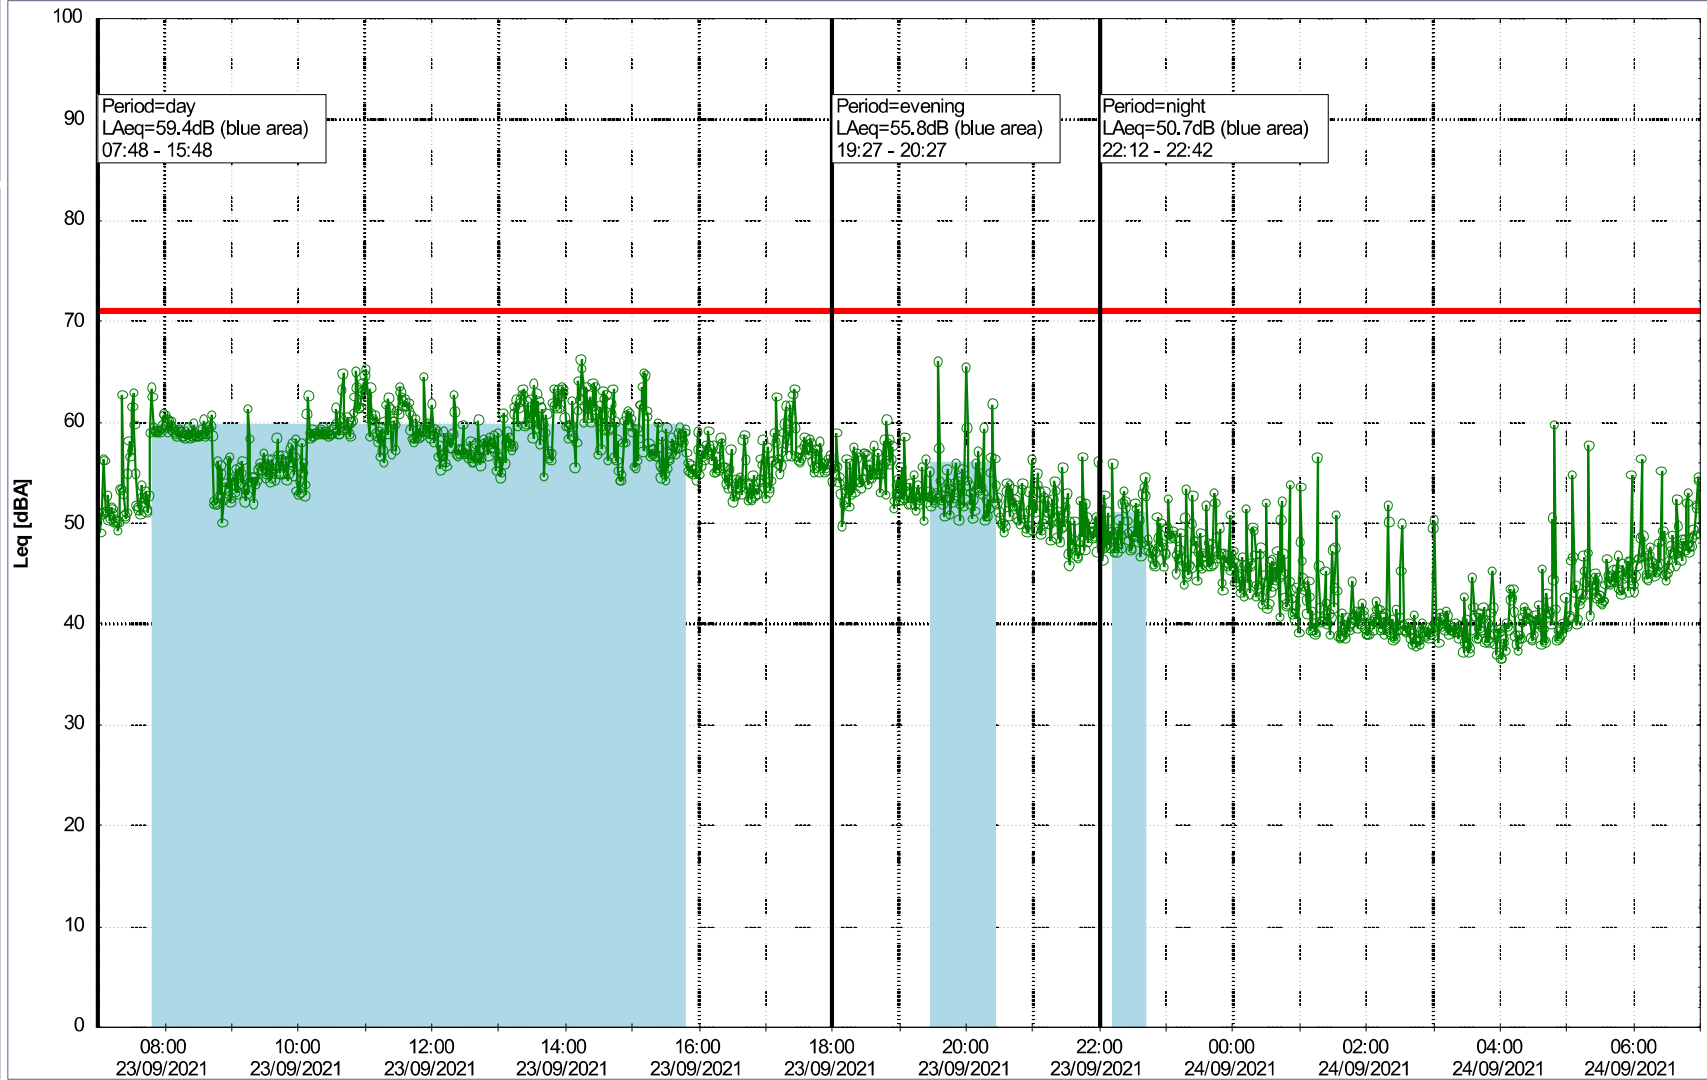

Remarks

Noise Time Related Diagram

22/09/2021
23/09/2021

○○○ NEL_NS01

Project: Kronos Sydhavnen
Construction: Ny Ellebjerg
Location: N-V

Plan View

Remarks

...

Noise Time Related Diagram

23/09/2021
24/09/2021

○○○○ NEL_NS01

Project: Kronos Sydhavnen
Construction: Ny Ellebjerg
Location: N-V

Plan View

Remarks

Noise Time Related Diagram

24/09/2021
25/09/2021

ooo NEL_NS01

Project: Kronos Sydhavnen
Construction: Ny Ellebjerg
Location: N-V

Plan View

Noise Time Related Diagram

25/09/2021
26/09/2021

oooo NEL_NS01

Remarks
...

Project: Kronos Sydhavnen
Construction: Ny Ellebjerg
Location: N-V