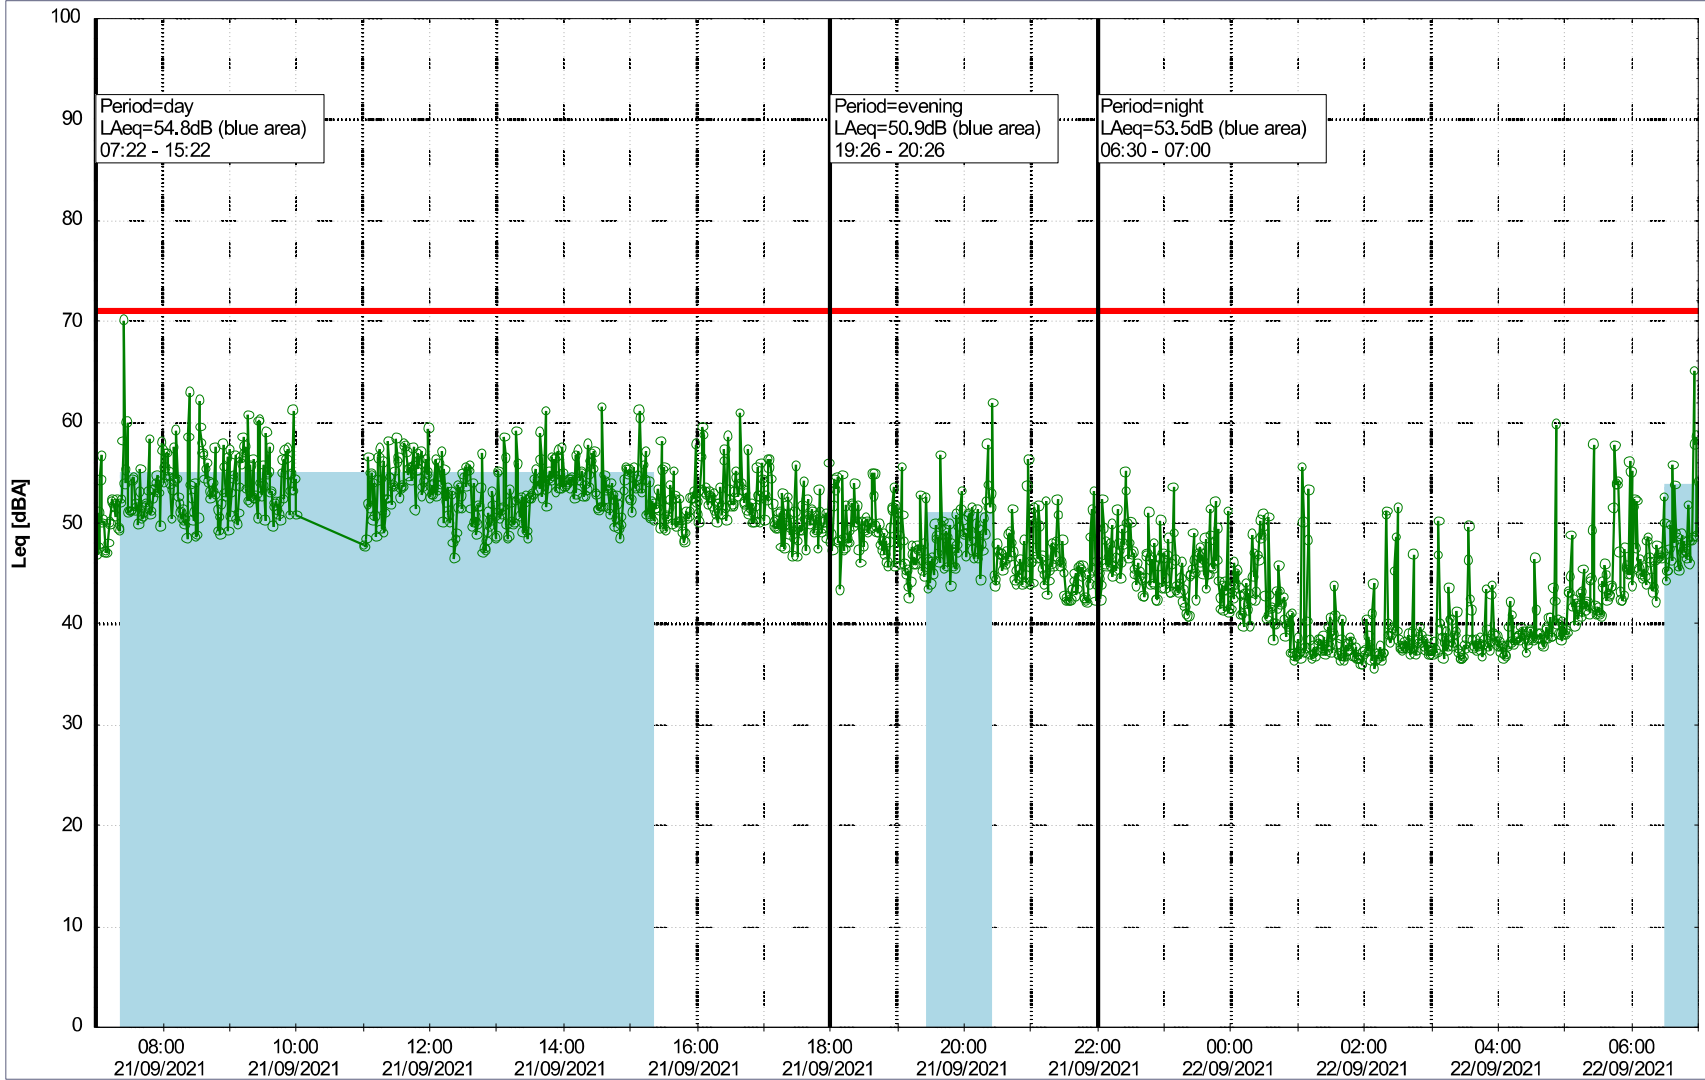

Plan View

Remarks

...

Noise Time Related Diagram

21/09/2021
22/09/2021

○○○○ NEL_NS01

Project: Kronos Sydhavnen
Construction: Ny Ellebjerg
Location: N-V

Plan View

Remarks

Noise Time Related Diagram

22/09/2021
23/09/2021

○○○ NEL_NS01

Project: Kronos Sydhavnen
Construction: Ny Ellebjerg
Location: N-V

Plan View

Remarks

...

Noise Time Related Diagram

23/09/2021
24/09/2021

○○○○ NEL_NS01

Project: Kronos Sydhavnen
Construction: Ny Ellebjerg
Location: N-V

Plan View

Remarks

Noise Time Related Diagram

24/09/2021
25/09/2021

ooo NEL_NS01

Project: Kronos Sydhavnen
Construction: Ny Ellebjerg
Location: N-V

Plan View

Noise Time Related Diagram

25/09/2021
26/09/2021

oooo NEL_NS01

Remarks
...

Project: Kronos Sydhavnen
Construction: Ny Ellebjerg
Location: N-V