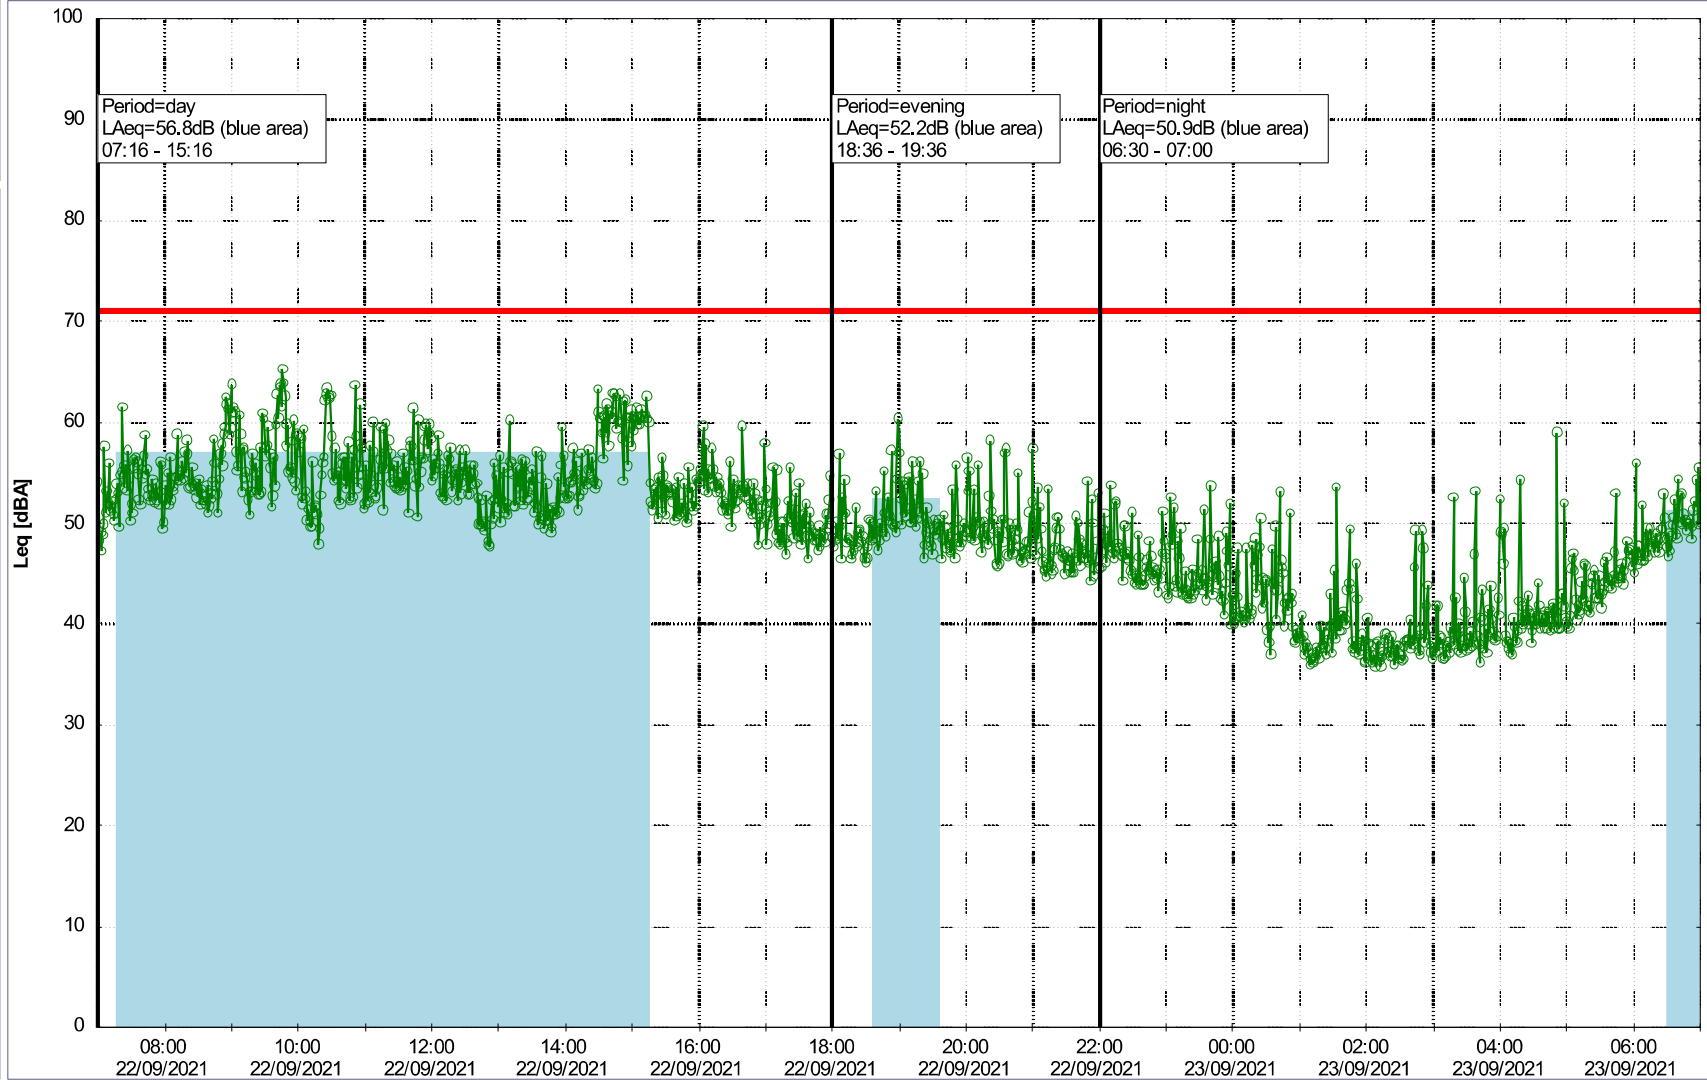

Plan View

Remarks

...

Noise Time Related Diagram

21/09/2021
22/09/2021

○○○○ NEL_NS01

Project: Kronos Sydhavnen
Construction: Ny Ellebjerg
Location: N-V

Plan View

Remarks

Noise Time Related Diagram

22/09/2021
23/09/2021

○○○ NEL_NS01

Project: Kronos Sydhavnen
Construction: Ny Ellebjerg
Location: N-V

Plan View

Remarks

...

Noise Time Related Diagram

23/09/2021
24/09/2021

○○○○ NEL_NS01

Project: Kronos Sydhavnen
Construction: Ny Ellebjerg
Location: N-V

Plan View

Remarks

Noise Time Related Diagram

24/09/2021
25/09/2021

ooo NEL_NS01

Project: Kronos Sydhavnen
Construction: Ny Ellebjerg
Location: N-V

Plan View

Noise Time Related Diagram

25/09/2021
26/09/2021

oooo NEL_NS01

Remarks
...

Project: Kronos Sydhavnen
Construction: Ny Ellebjerg
Location: N-V