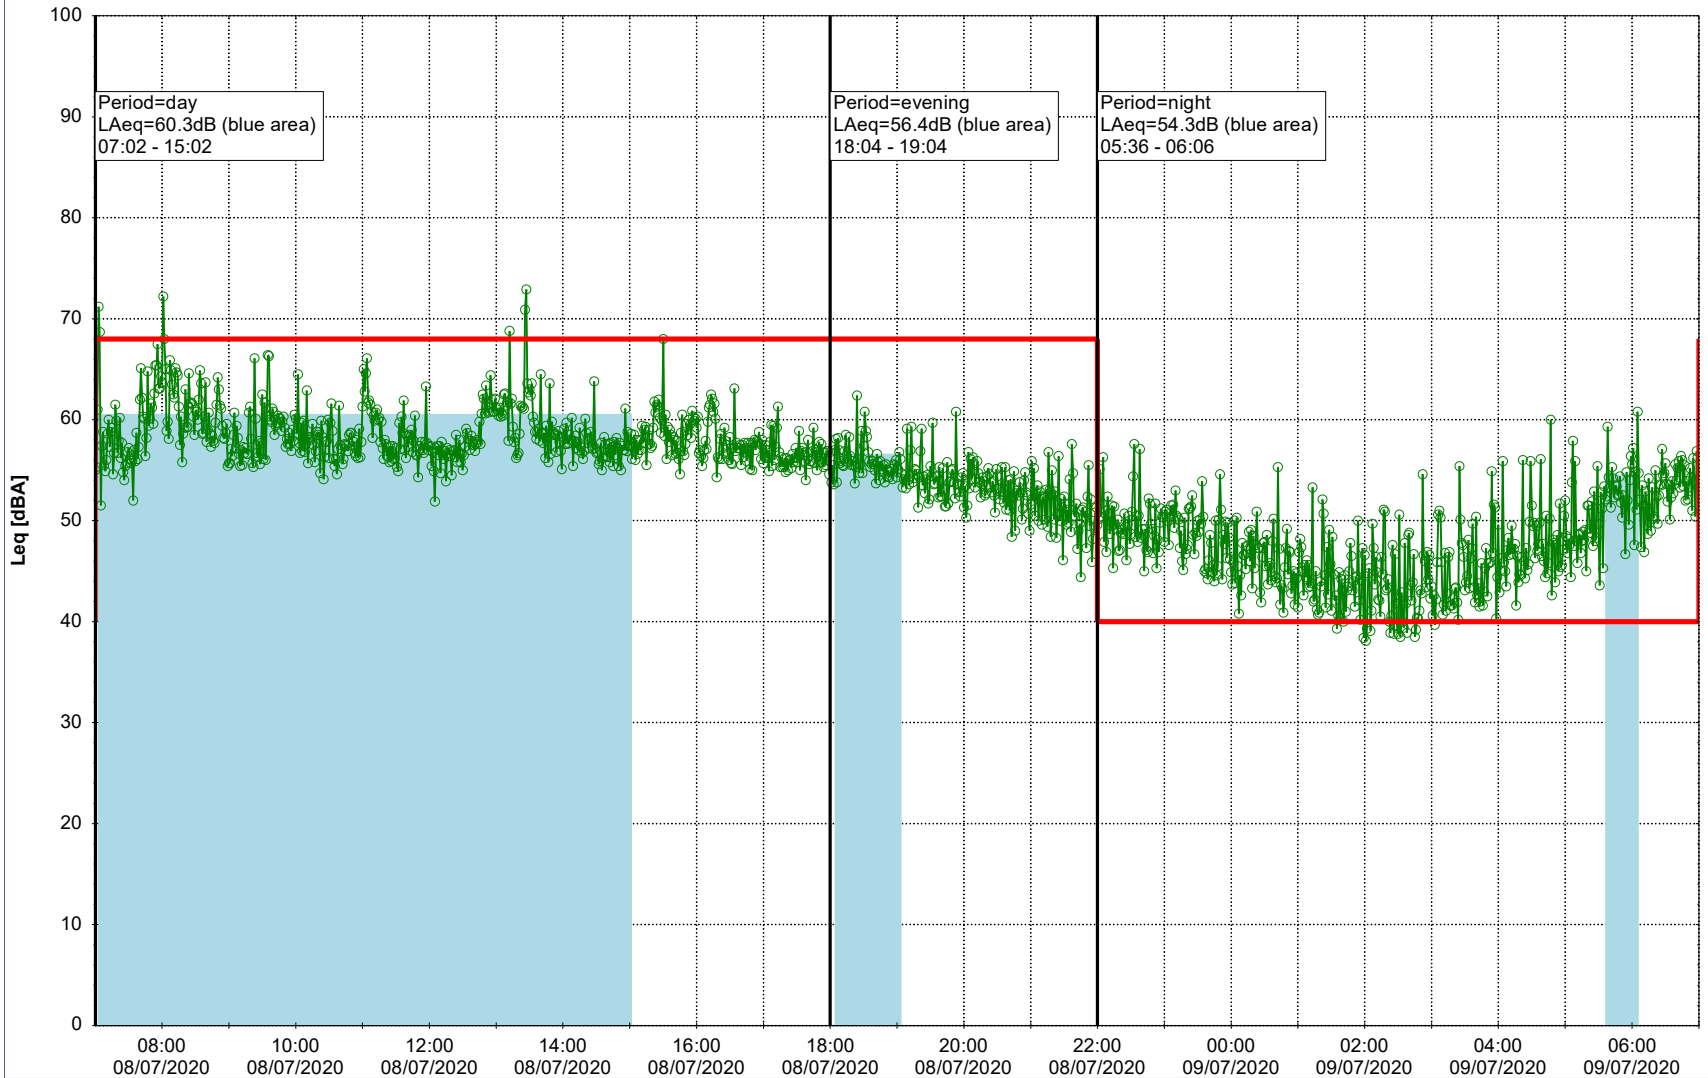

Plan View

Remarks

...

Noise Time Related Diagram

07/07/2020
08/07/2020

○ ○ ○ ○ HOL_NS01

Project: Kronos Sydhavnen
Construction: Havneholmen
Location: N-V

Plan View

Remarks

...

Noise Time Related Diagram

08/07/2020
09/07/2020

○ ○ ○ ○ HOL_NS01

Project: Kronos Sydhavnen
Construction: Havneholmen
Location: N-V

Plan View

Remarks

...

Noise Time Related Diagram

09/07/2020
10/07/2020

○ ○ ○ ○ HOL_NS01

Project: Kronos Sydhavnen
Construction: Havneholmen
Location: N-V

Plan View

Remarks

...

Noise Time Related Diagram

10/07/2020
11/07/2020

○ ○ ○ ○ HOL_NS01

Project: Kronos Sydhavnen
Construction: Havneholmen
Location: N-V

Plan View

Remarks

...

Noise Time Related Diagram