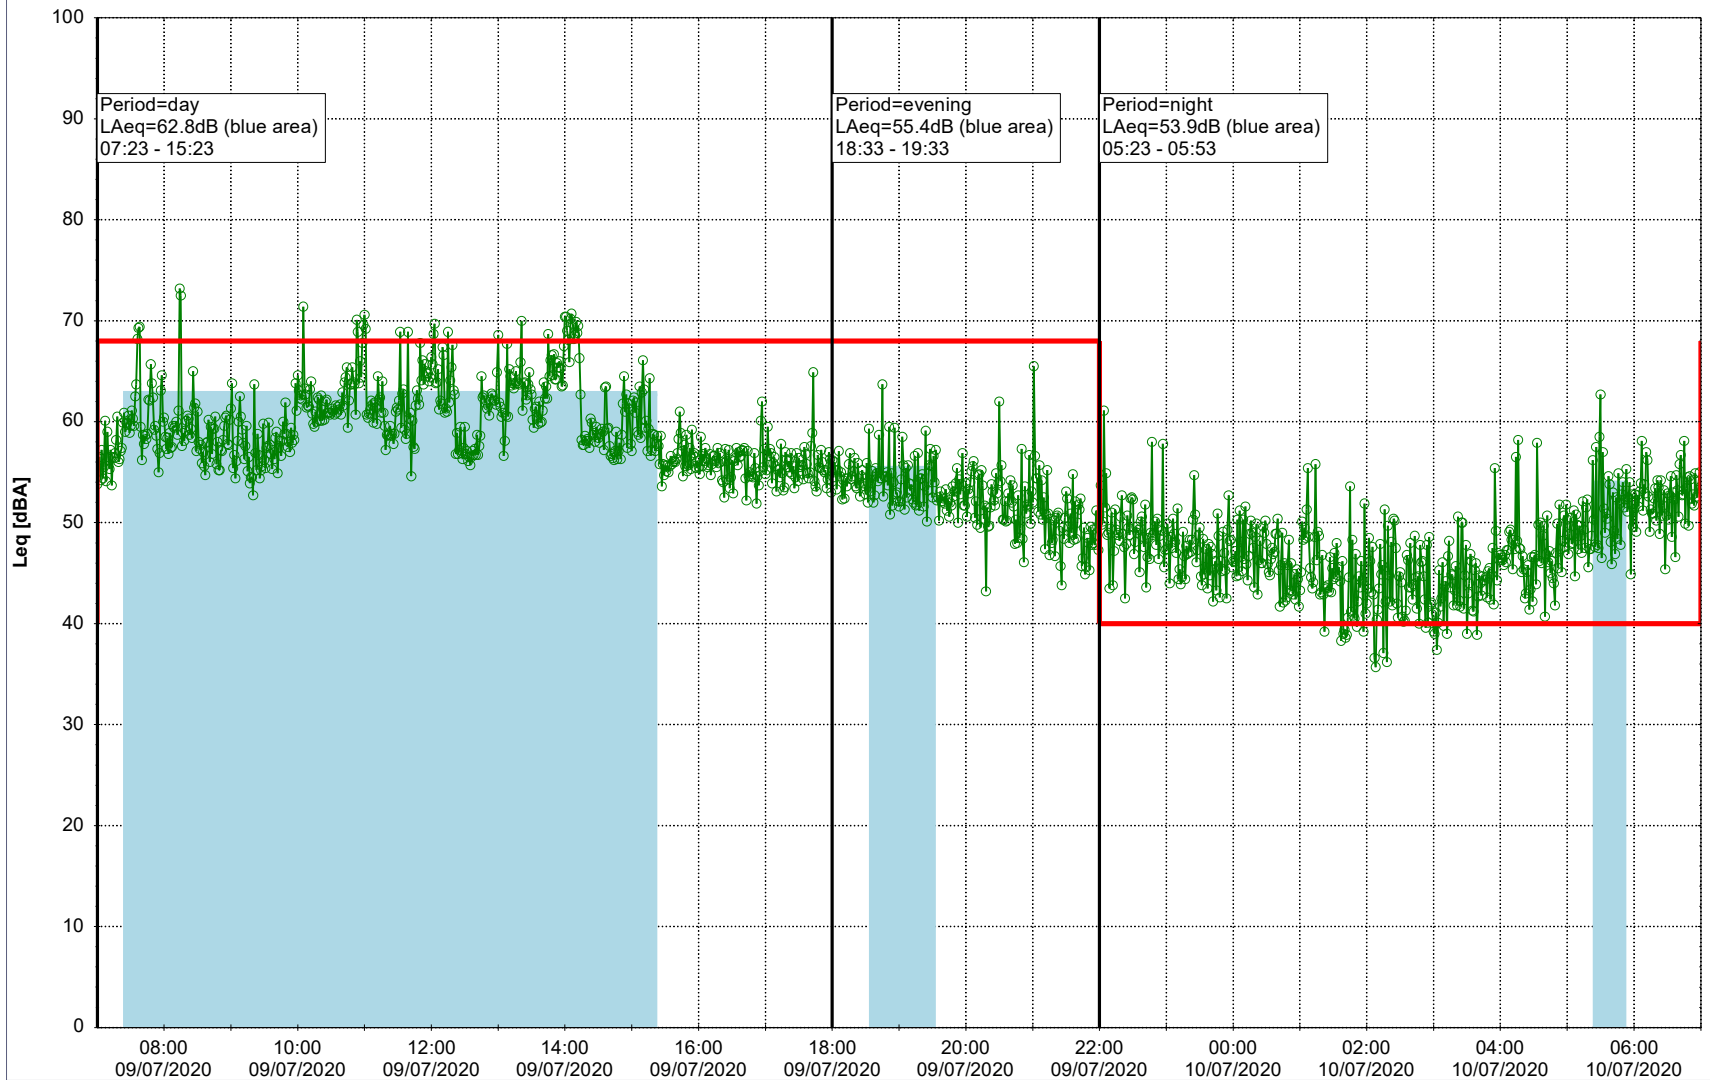

Remarks

...

Noise Time Related Diagram

08/07/2020
09/07/2020

○ ○ ○ ○ HOL_NS01

Project: Kronos Sydhavnen
Construction: Havneholmen
Location: N-V

Plan View

Remarks

...

Noise Time Related Diagram

09/07/2020
10/07/2020

○ ○ ○ ○ HOL_NS01

Project: Kronos Sydhavnen
Construction: Havneholmen
Location: N-V

Plan View

Remarks

...

Noise Time Related Diagram

10/07/2020
11/07/2020

○ ○ ○ ○ HOL_NS01

Project: Kronos Sydhavnen
Construction: Havneholmen
Location: N-V

Plan View

Remarks

...

Noise Time Related Diagram

11/07/2020
12/07/2020

○ ○ ○ ○ HOL_NS01

Project: Kronos Sydhavnen
Construction: Havneholmen
Location: N-V

Plan View

Remarks

...

Noise Time Related Diagram

12/07/2020
13/07/2020