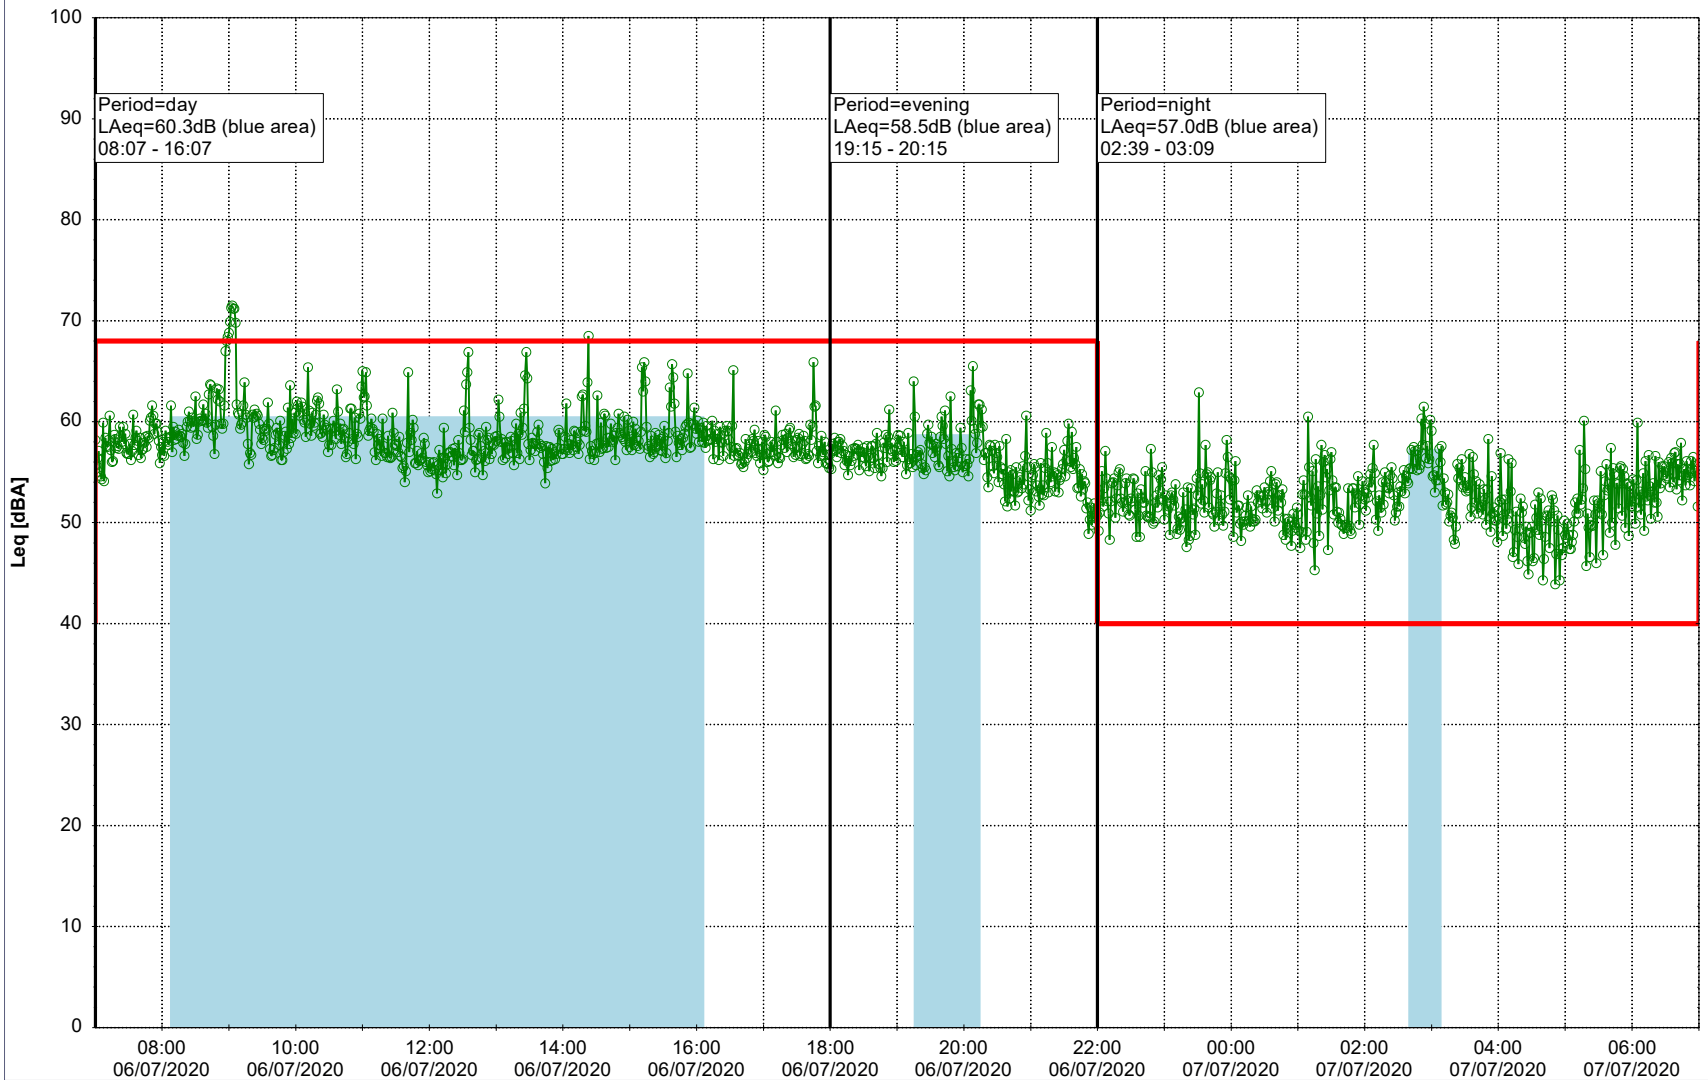

Project: Kronos Sydhavnen
Construction: Havneholmen
Location: N-V

Plan View

Remarks

...

Noise Time Related Diagram

06/07/2020
07/07/2020

○ ○ ○ ○ HOL_NS01

Project: Kronos Sydhavnen
Construction: Havneholmen
Location: N-V

Plan View

Remarks

...

Noise Time Related Diagram

07/07/2020
08/07/2020

○ ○ ○ ○ HOL_NS01

Project: Kronos Sydhavnen
Construction: Havneholmen
Location: N-V

Plan View

Remarks

...

Noise Time Related Diagram

08/07/2020
09/07/2020

○ ○ ○ ○ HOL_NS01

Project: Kronos Sydhavnen
Construction: Havneholmen
Location: N-V

Plan View

Remarks

Noise Time Related Diagram

10/07/2020
11/07/2020

○ ○ ○ ○ HOL_NS01

Project: Kronos Sydhavnen
Construction: Havneholmen
Location: N-V

Plan View

Remarks

...

Noise Time Related Diagram