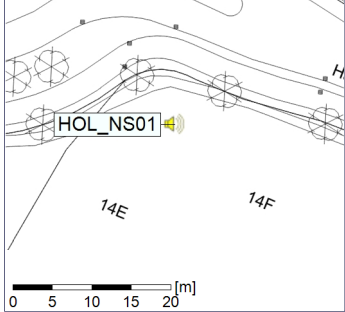

Noise Time Related Diagram

10/07/2020
11/07/2020

○ ○ ○ ○ HOL_NS01

Project: Kronos Sydhavnen
Construction: Havneholmen
Location: N-V

Plan View

Remarks

...

Noise Time Related Diagram

11/07/2020
12/07/2020

○ ○ ○ ○ HOL_NS01

Project: Kronos Sydhavnen
Construction: Havneholmen
Location: N-V

Plan View

Remarks

...

Noise Time Related Diagram

12/07/2020
13/07/2020