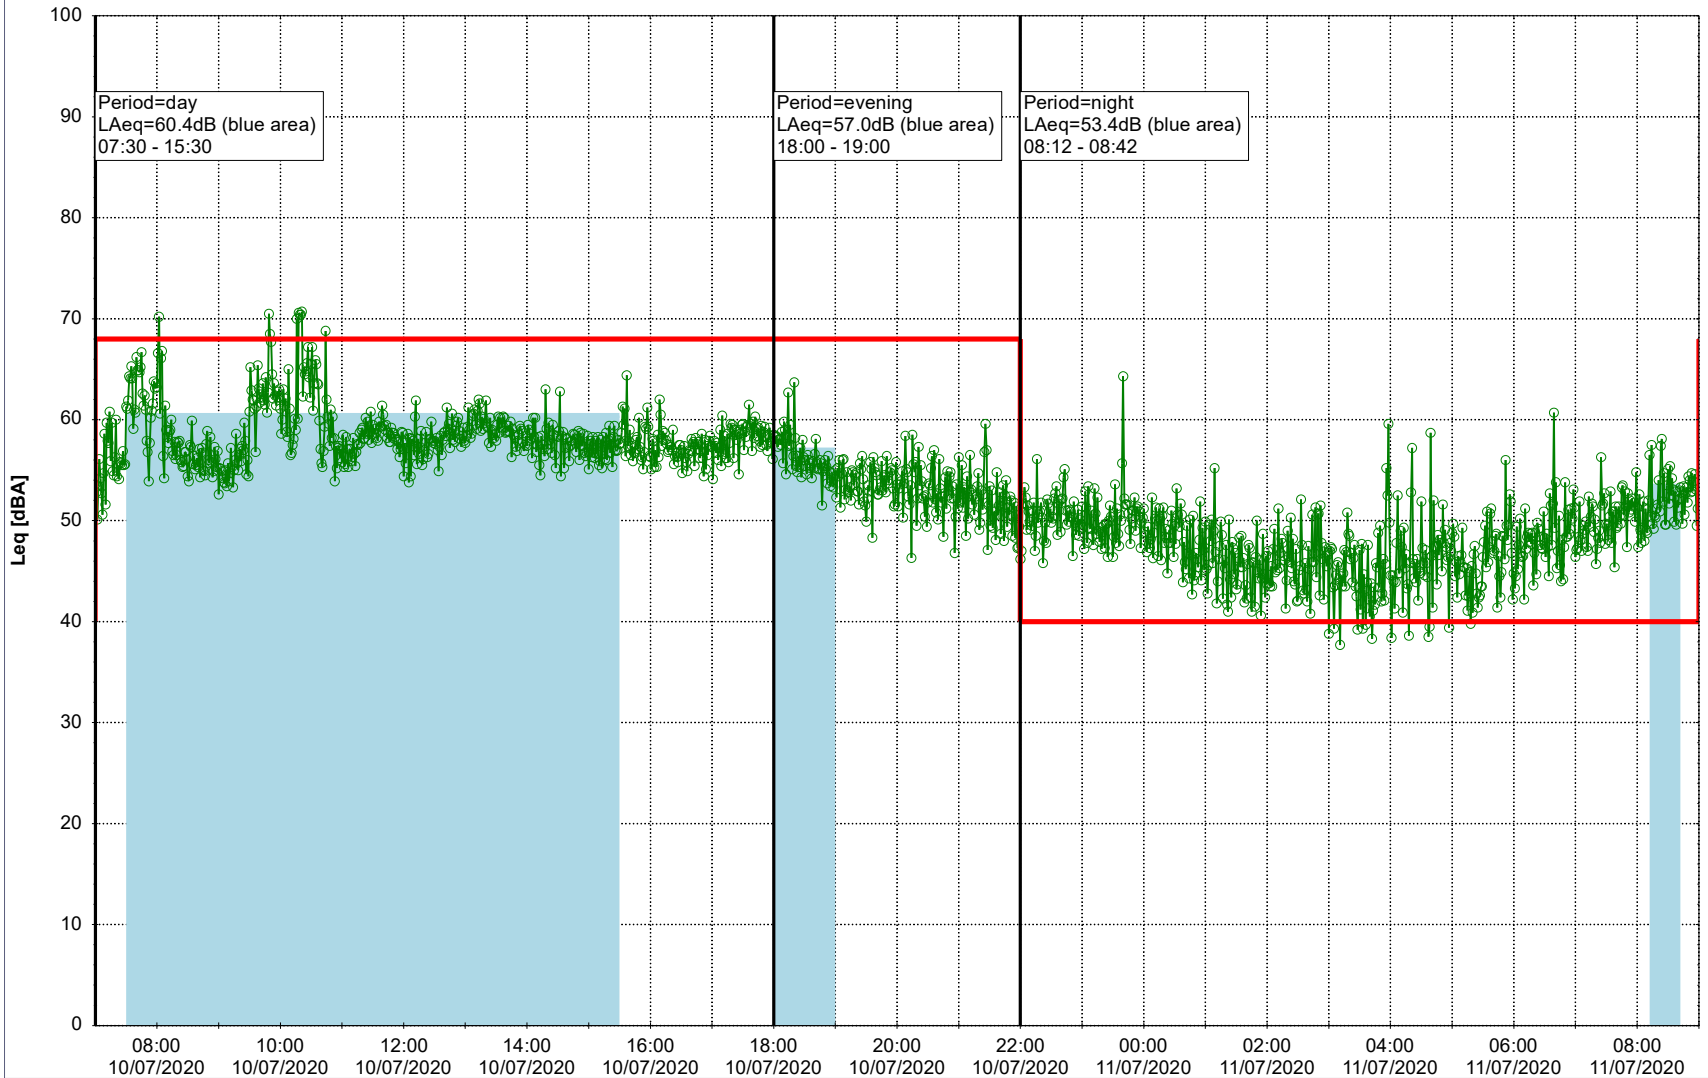

...

Noise Time Related Diagram

09/07/2020
10/07/2020

○ ○ ○ ○ HOL_NS01

Project: Kronos Sydhavnen
Construction: Havneholmen
Location: N-V

Plan View

Remarks

...

Noise Time Related Diagram

10/07/2020
11/07/2020

○ ○ ○ ○ HOL_NS01

Project: Kronos Sydhavnen
Construction: Havneholmen
Location: N-V

Plan View

Remarks

...

Noise Time Related Diagram

11/07/2020
12/07/2020

○ ○ ○ ○ HOL_NS01

Project: Kronos Sydhavnen
Construction: Havneholmen
Location: N-V

Plan View

Remarks

...

Noise Time Related Diagram

12/07/2020
13/07/2020