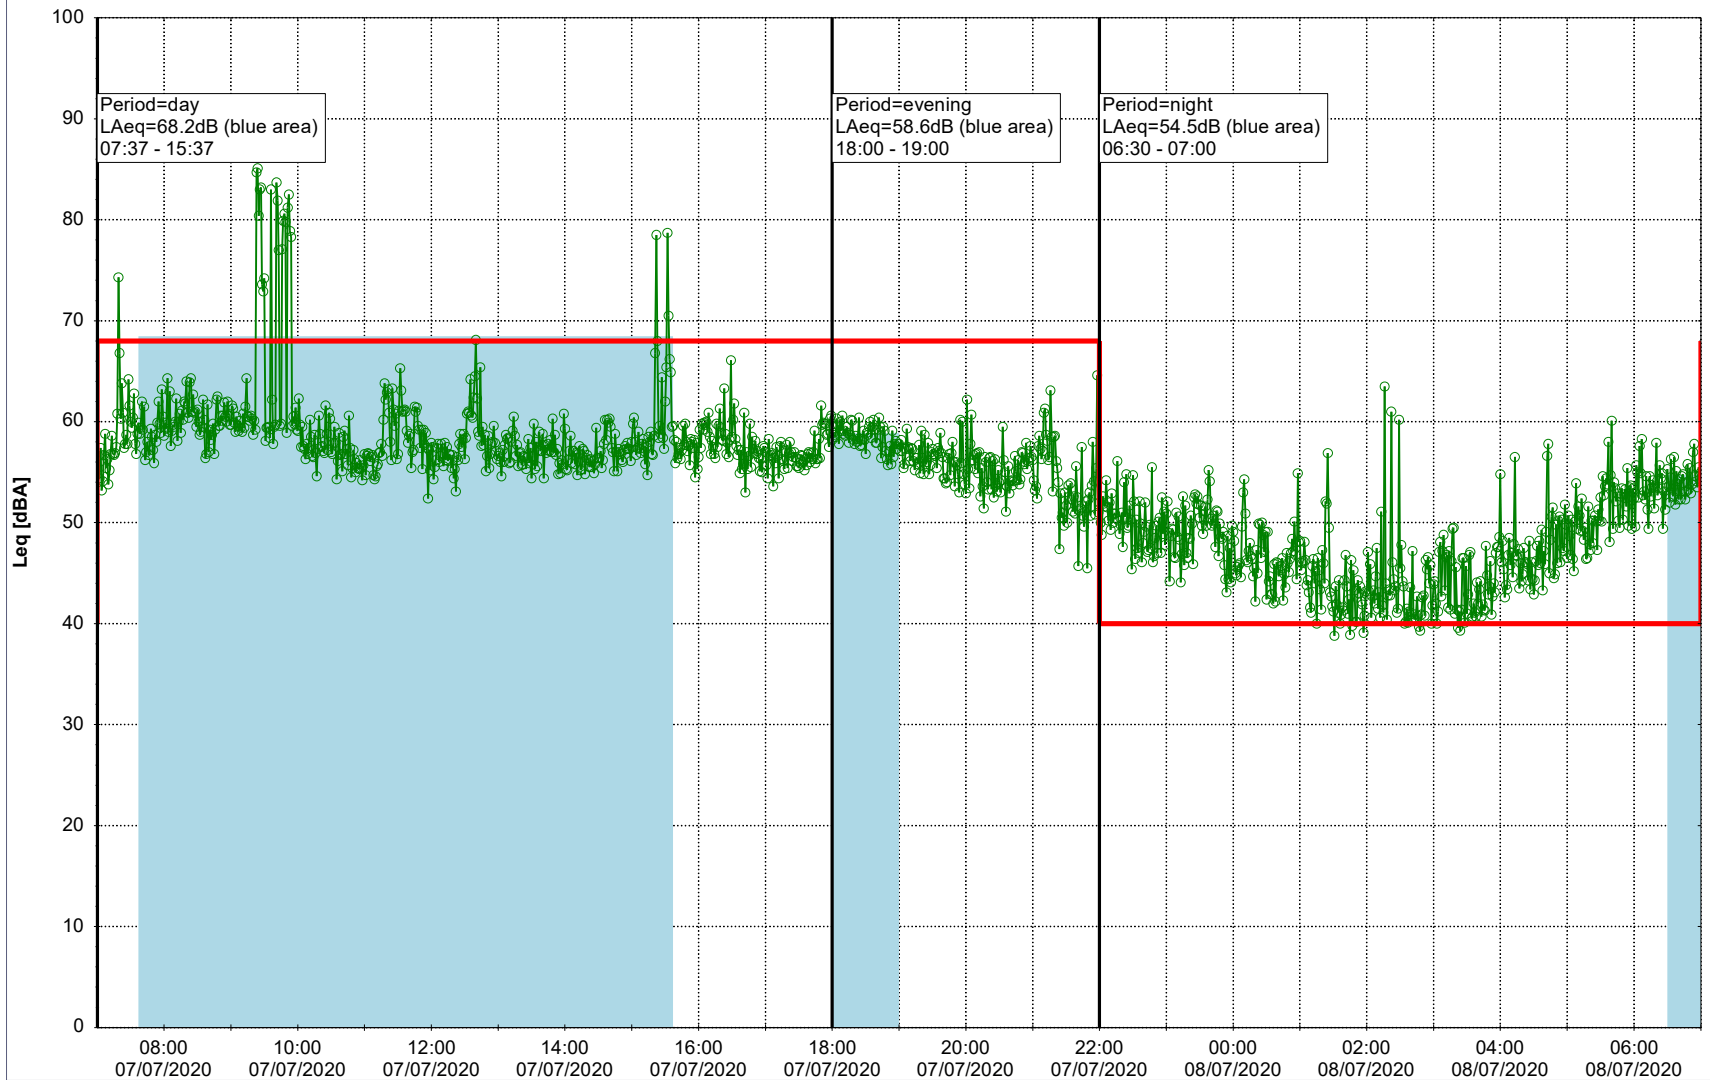

Plan View

Remarks

...

Noise Time Related Diagram

07/07/2020
08/07/2020

○ ○ ○ ○ HOL_NS01

Project: Kronos Sydhavnen
Construction: Havneholmen
Location: N-V

Plan View

Remarks

...

Noise Time Related Diagram

08/07/2020
09/07/2020

○ ○ ○ ○ HOL_NS01

Project: Kronos Sydhavnen
Construction: Havneholmen
Location: N-V

Plan View

Remarks

...

Noise Time Related Diagram

09/07/2020
10/07/2020

○ ○ ○ ○ HOL_NS01

Project: Kronos Sydhavnen
Construction: Havneholmen
Location: N-V

Plan View

Remarks

...

Noise Time Related Diagram

10/07/2020
11/07/2020

○ ○ ○ ○ HOL_NS01

Project: Kronos Sydhavnen
Construction: Havneholmen
Location: N-V

Plan View

Remarks

...

Noise Time Related Diagram