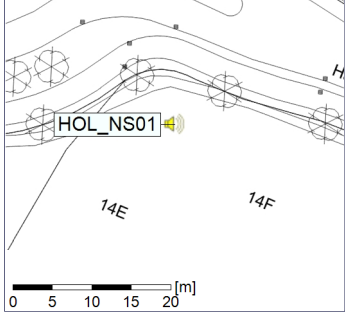

Project: Kronos Sydhavnen
Construction: Havneholmen
Location: N-V

Plan View

Remarks

...

Noise Time Related Diagram

06/07/2020
07/07/2020

○ ○ ○ ○ HOL_NS01

Project: Kronos Sydhavnen
Construction: Havneholmen
Location: N-V

Plan View

Remarks

...

Noise Time Related Diagram

07/07/2020
08/07/2020

○ ○ ○ ○ HOL_NS01

Project: Kronos Sydhavnen
Construction: Havneholmen
Location: N-V

Plan View

Noise Time Related Diagram

10/07/2020
11/07/2020

○ ○ ○ ○ HOL_NS01

Project: Kronos Sydhavnen
Construction: Havneholmen
Location: N-V

Plan View

Remarks

...

Noise Time Related Diagram