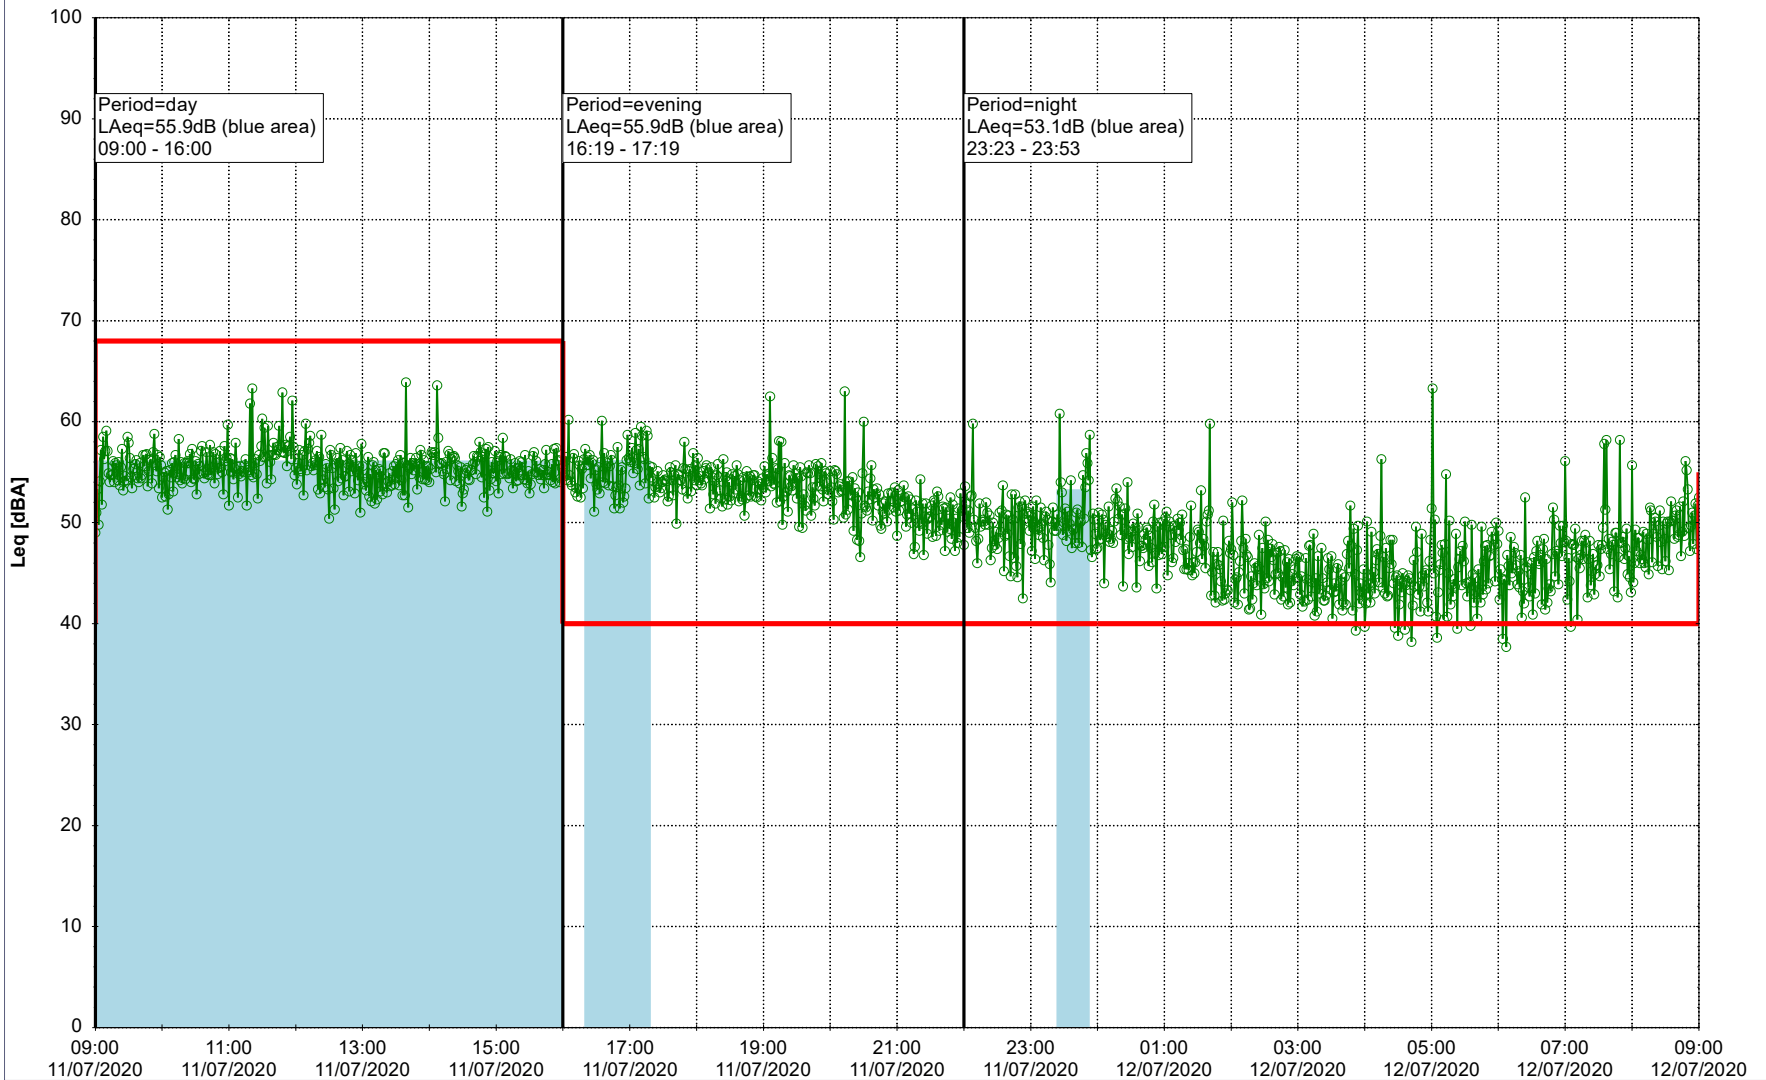

Noise Time Related Diagram

10/07/2020
11/07/2020

○ ○ ○ ○ HOL_NS01

Project: Kronos Sydhavnen
Construction: Havneholmen
Location: N-V

Plan View

Remarks

...

Noise Time Related Diagram

11/07/2020
12/07/2020

○ ○ ○ ○ HOL_NS01

Project: Kronos Sydhavnen
Construction: Havneholmen
Location: N-V

Plan View

Remarks

...

Noise Time Related Diagram

12/07/2020
13/07/2020