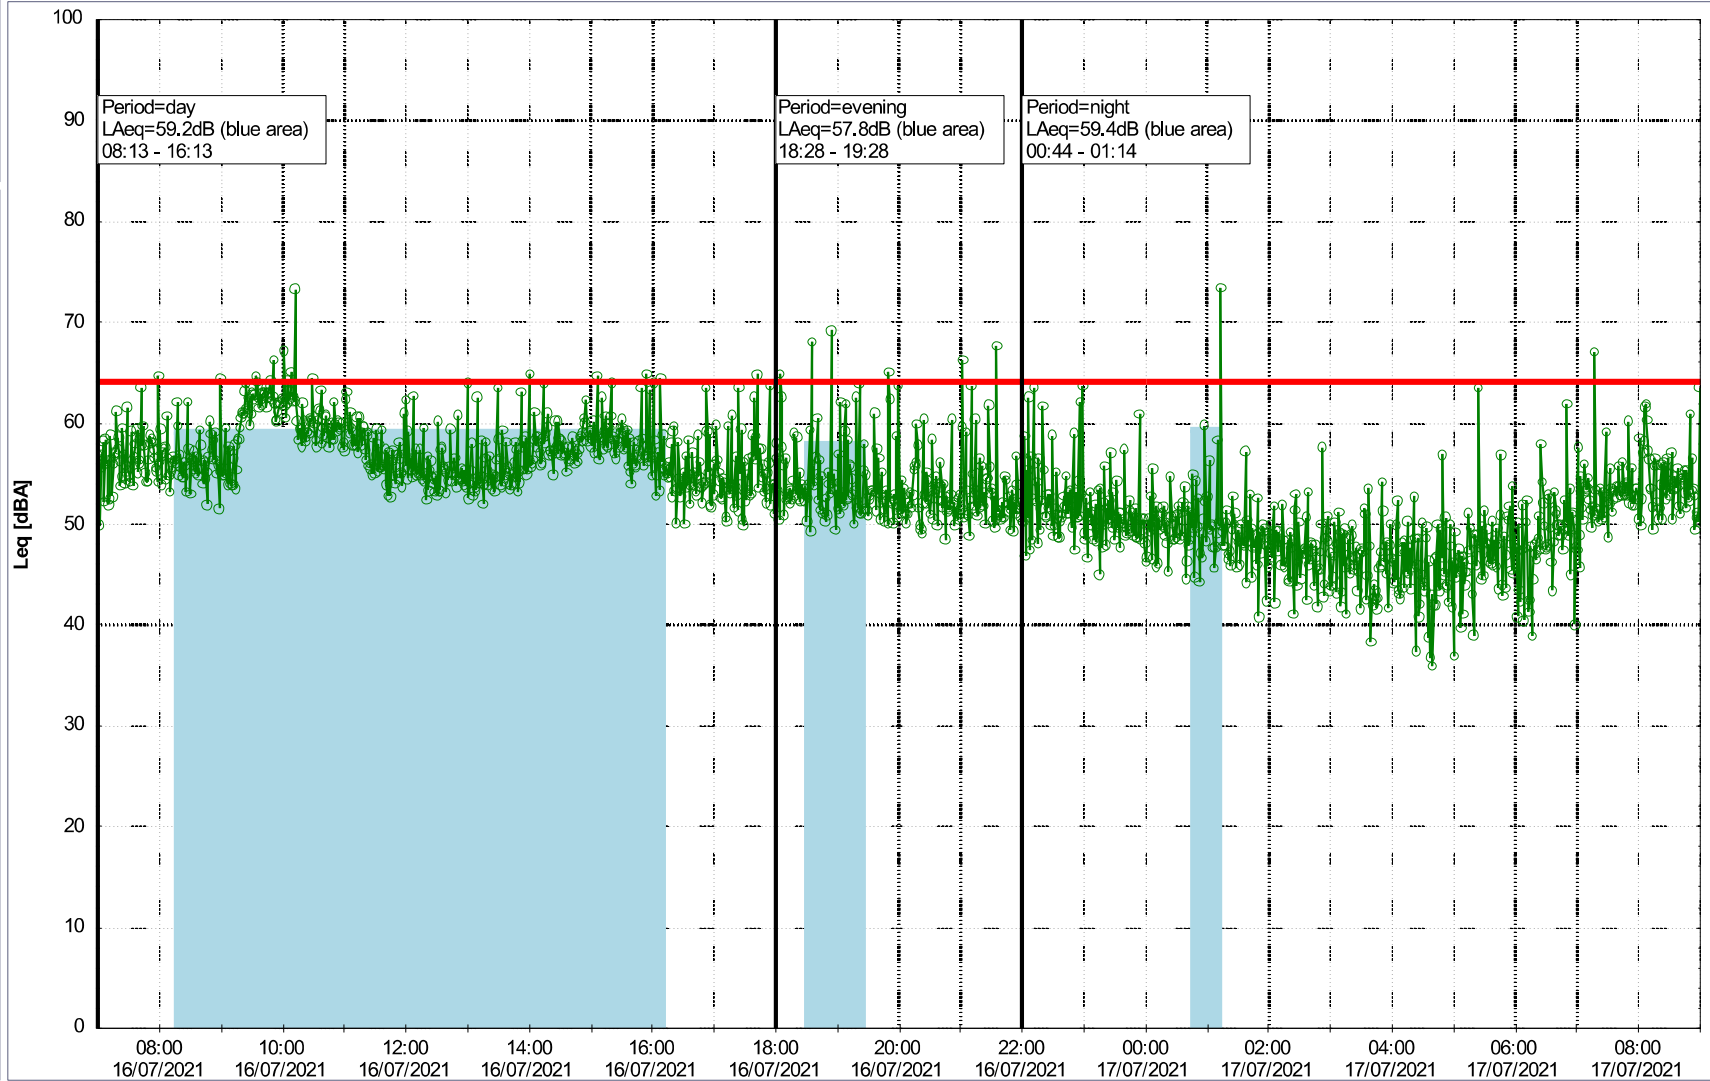

...

Project: Kronos Sydhavnen
Construction: Gåsebæk
Location: N-V

Plan View

Noise Time Related Diagram

16/07/2021
17/07/2021

○○○○ GAB_NS01

Project: Kronos Sydhavnen
Construction: Gåsebæk
Location: N-V

Plan View

Remarks

...

Noise Time Related Diagram

17/07/2021
18/07/2021

○○○○ GAB_NS01

Project: Kronos Sydhavnen
Construction: Gåsebæk
Location: N-V

Plan View

Remarks