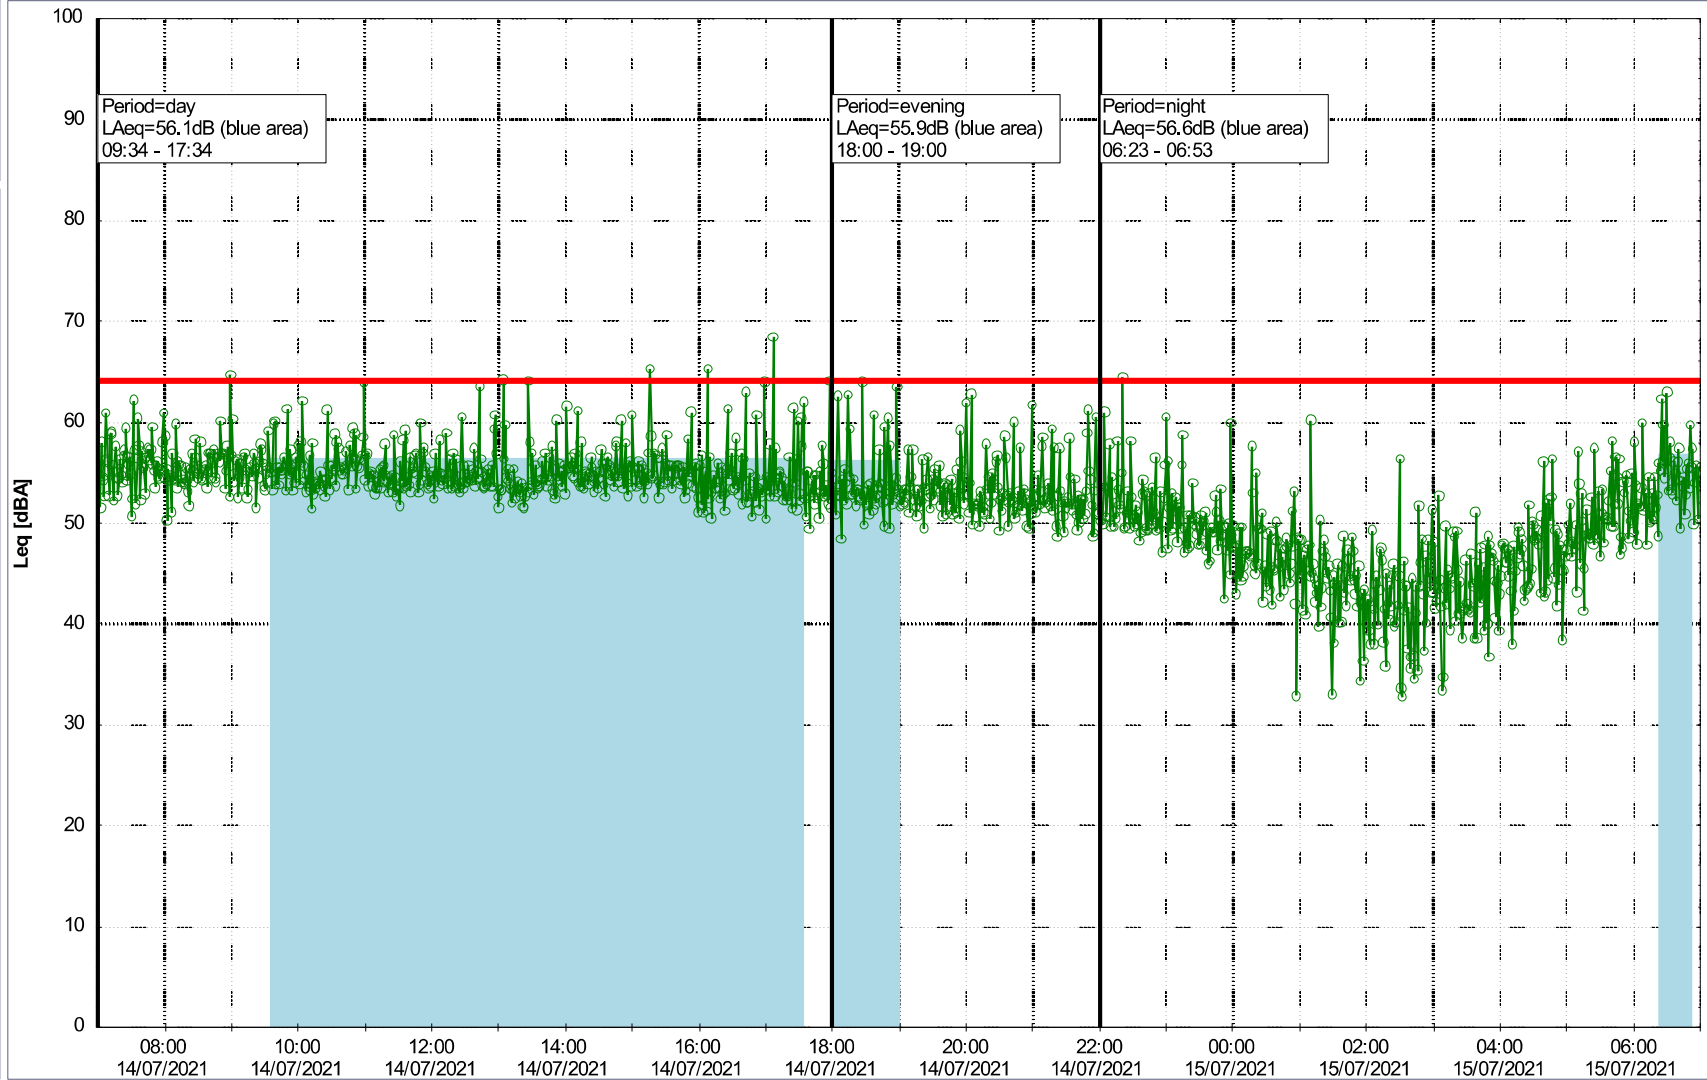

Noise Time Related Diagram

14/07/2021
15/07/2021

○○○○ GAB_NS01