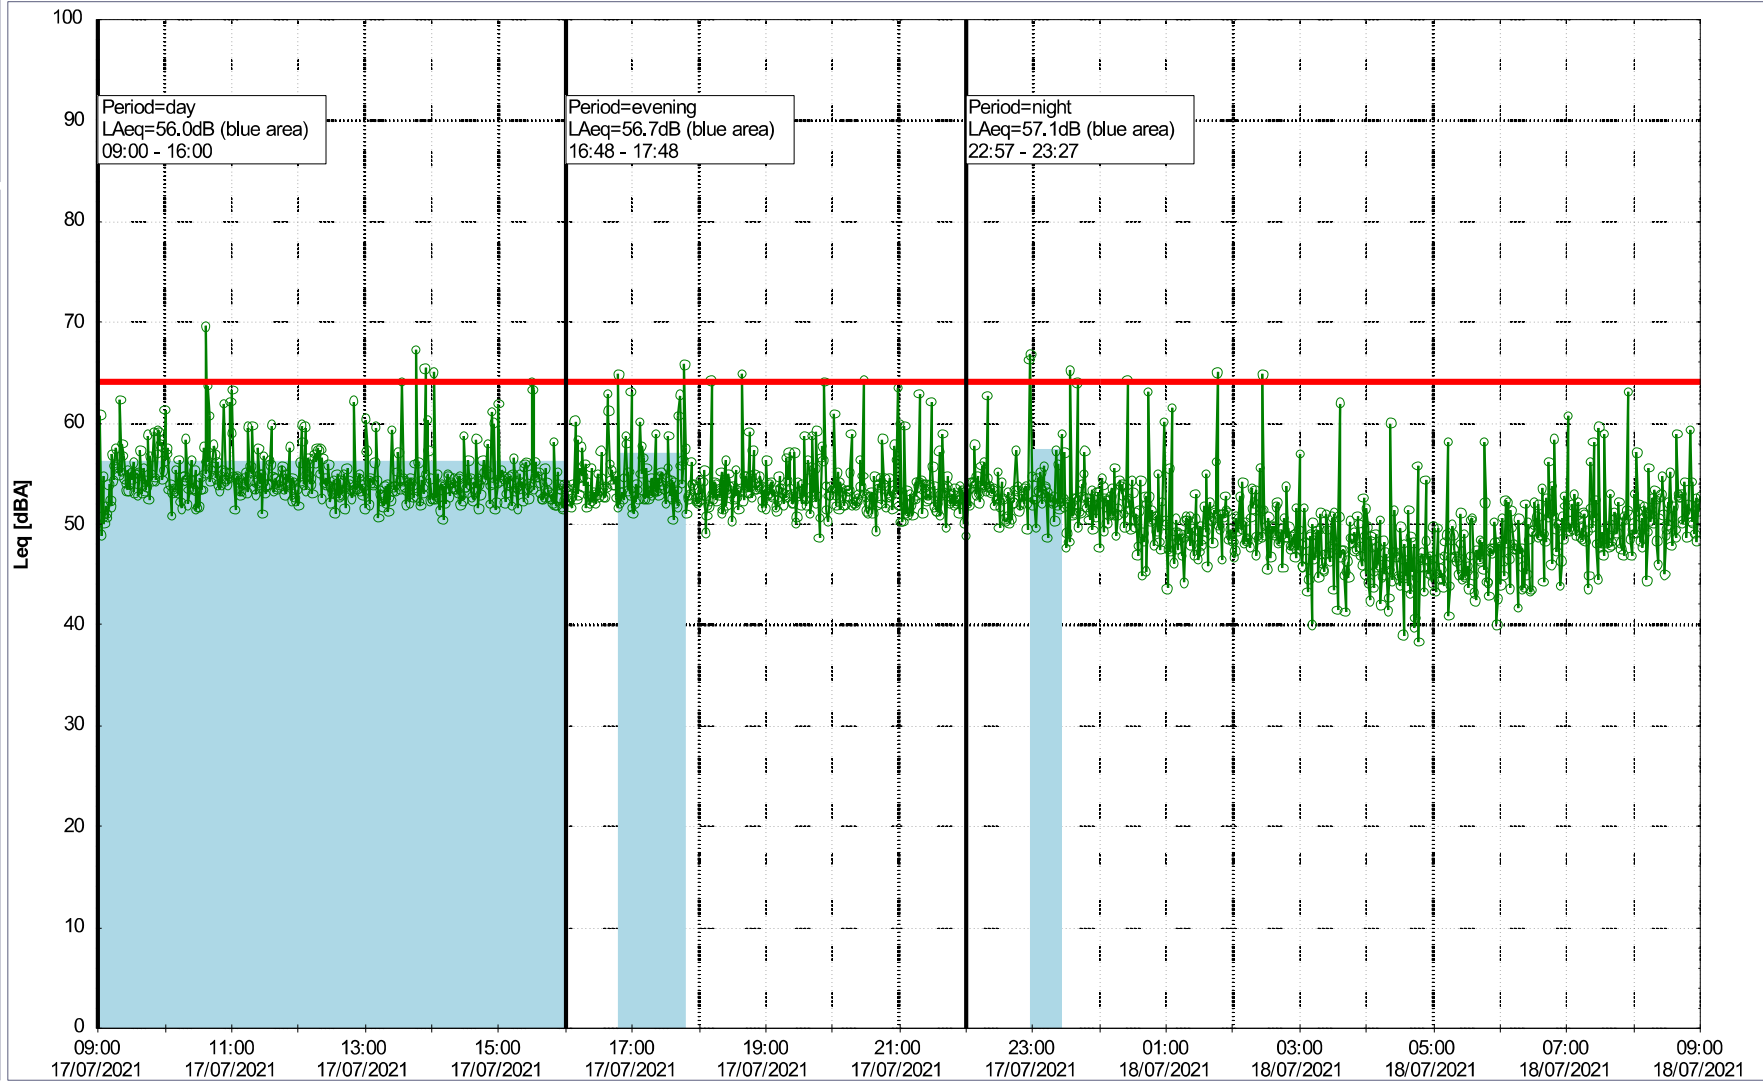

Remarks

...

Project: Kronos Sydhavnen
Construction: Gåsebæk
Location: N-V

Plan View

○○○○ GAB_NS01

Noise Time Related Diagram

15/07/2021
16/07/2021

Remarks

...

Project: Kronos Sydhavnen
Construction: Gåsebæk
Location: N-V

Plan View

Noise Time Related Diagram

16/07/2021
17/07/2021

○○○○ GAB_NS01

Project: Kronos Sydhavnen
Construction: Gåsebæk
Location: N-V

Plan View

Remarks

...

Noise Time Related Diagram

17/07/2021
18/07/2021

○○○○ GAB_NS01

Project: Kronos Sydhavnen
Construction: Gåsebæk
Location: N-V

Plan View

Remarks