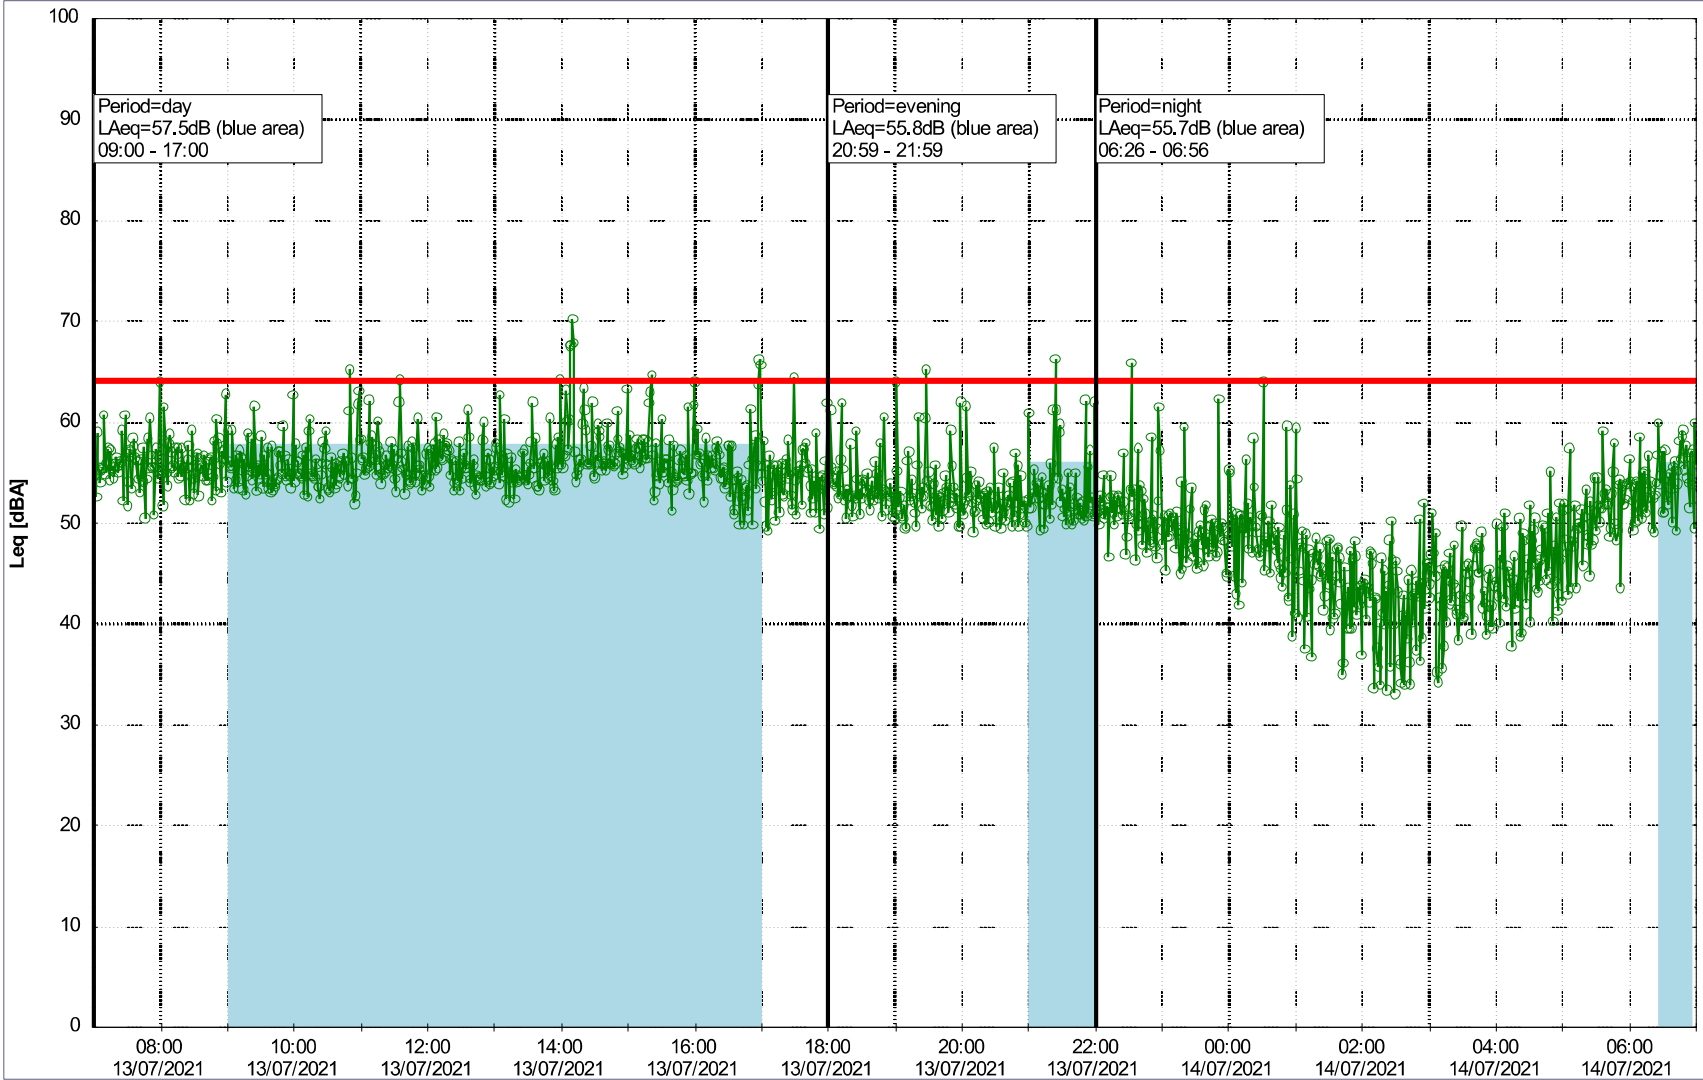

Noise Time Related Diagram

13/07/2021
14/07/2021