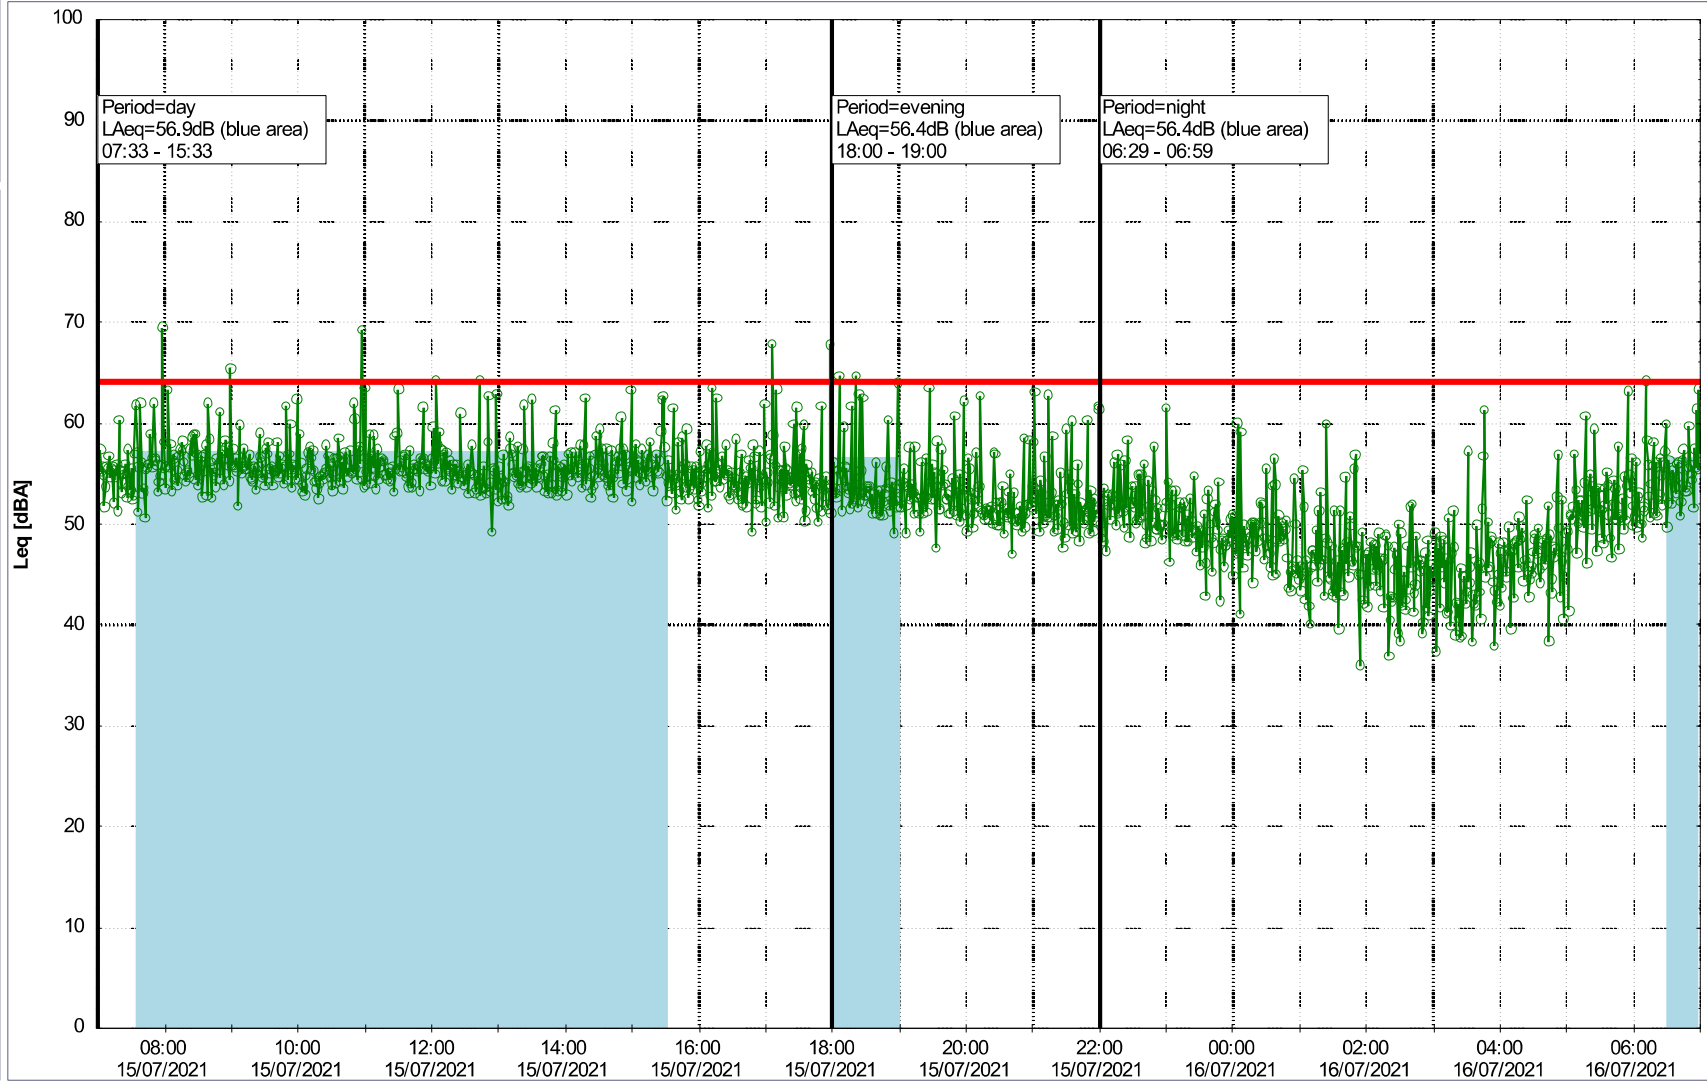

Noise Time Related Diagram

15/07/2021
16/07/2021