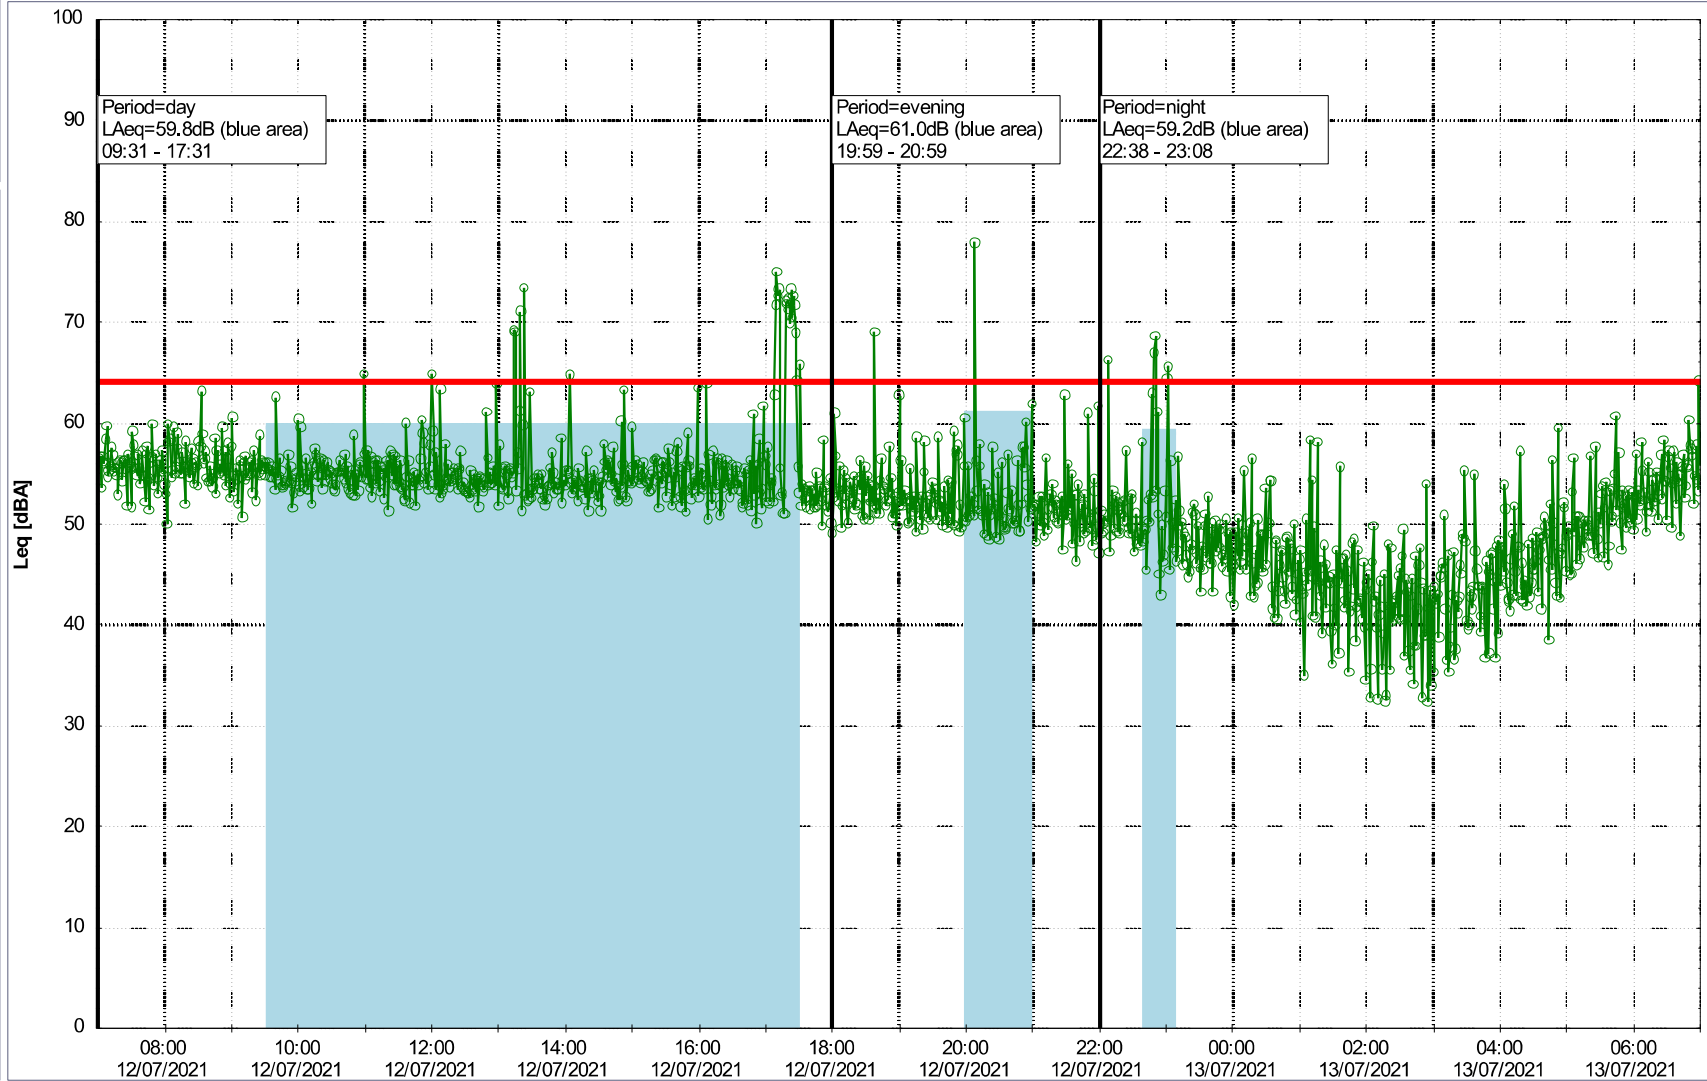

Noise Time Related Diagram

12/07/2021
13/07/2021

○○○○ GAB_NS01