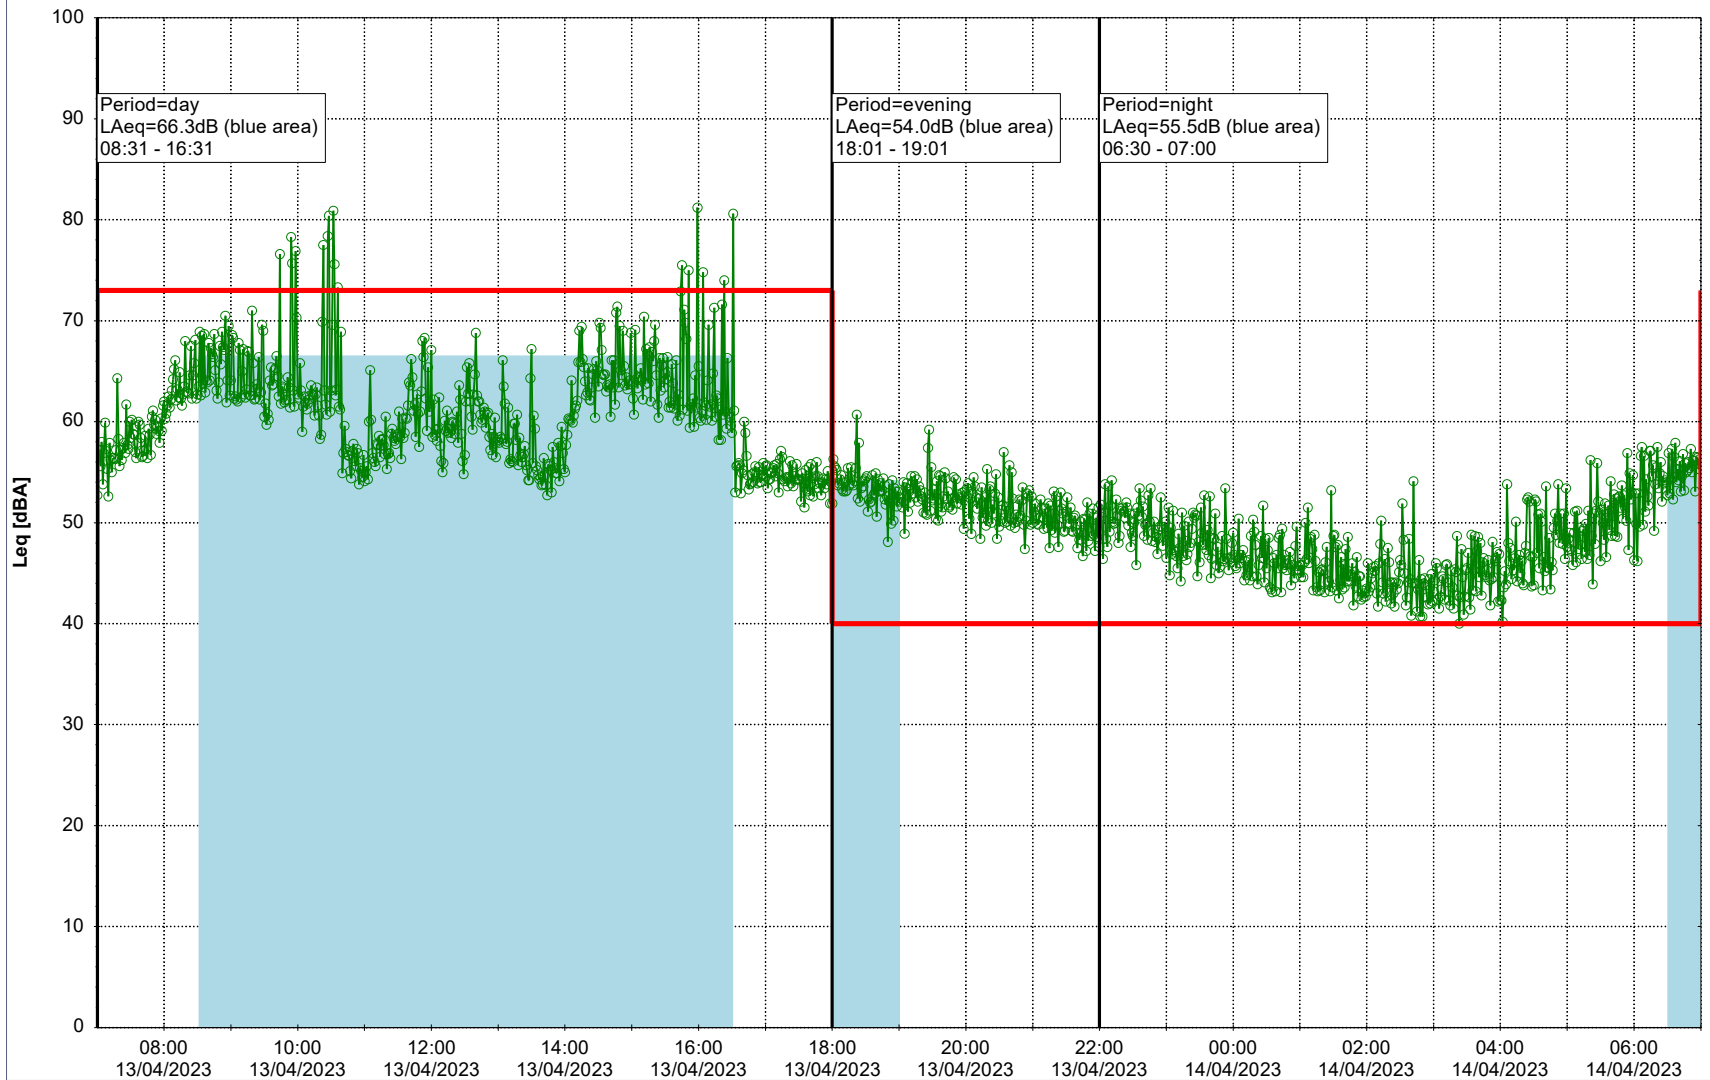

Noise Time Related Diagram

13/04/2023
14/04/2023

○ ○ ○ ○ HOL_NS01