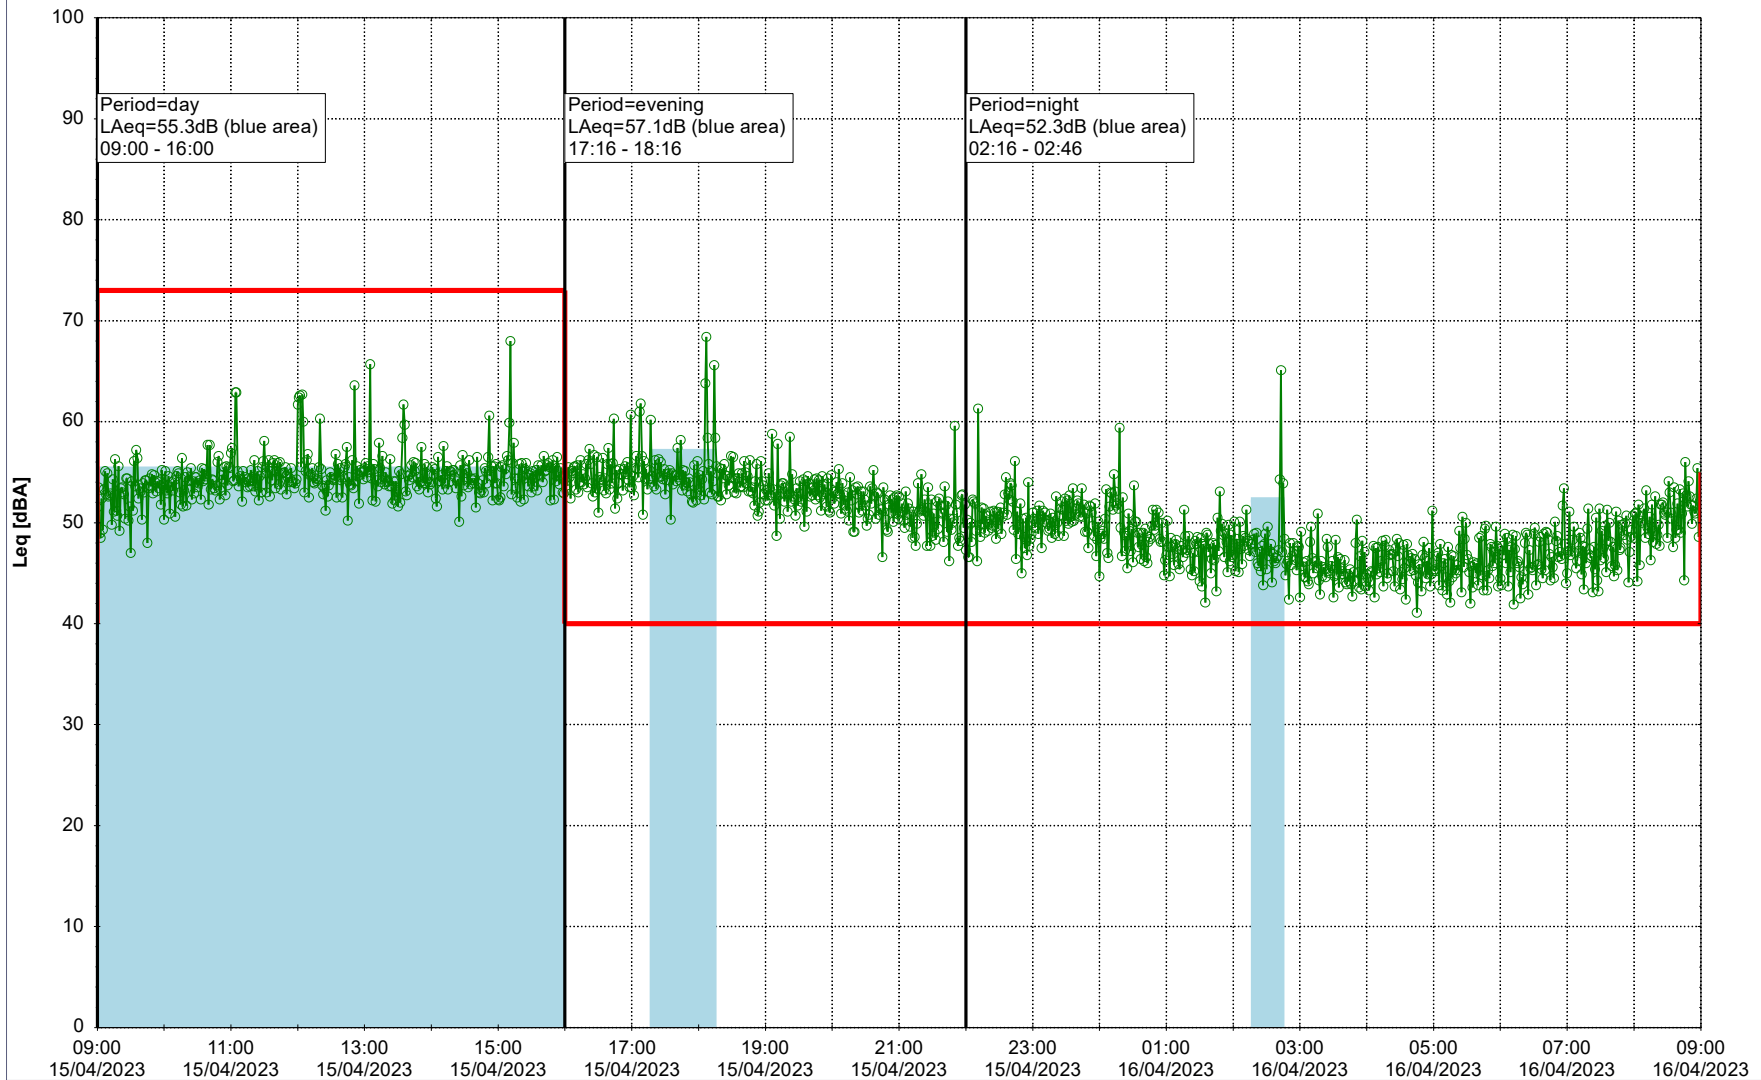

Noise Time Related Diagram

15/04/2023
16/04/2023

○ ○ ○ ○ HOL_NS01