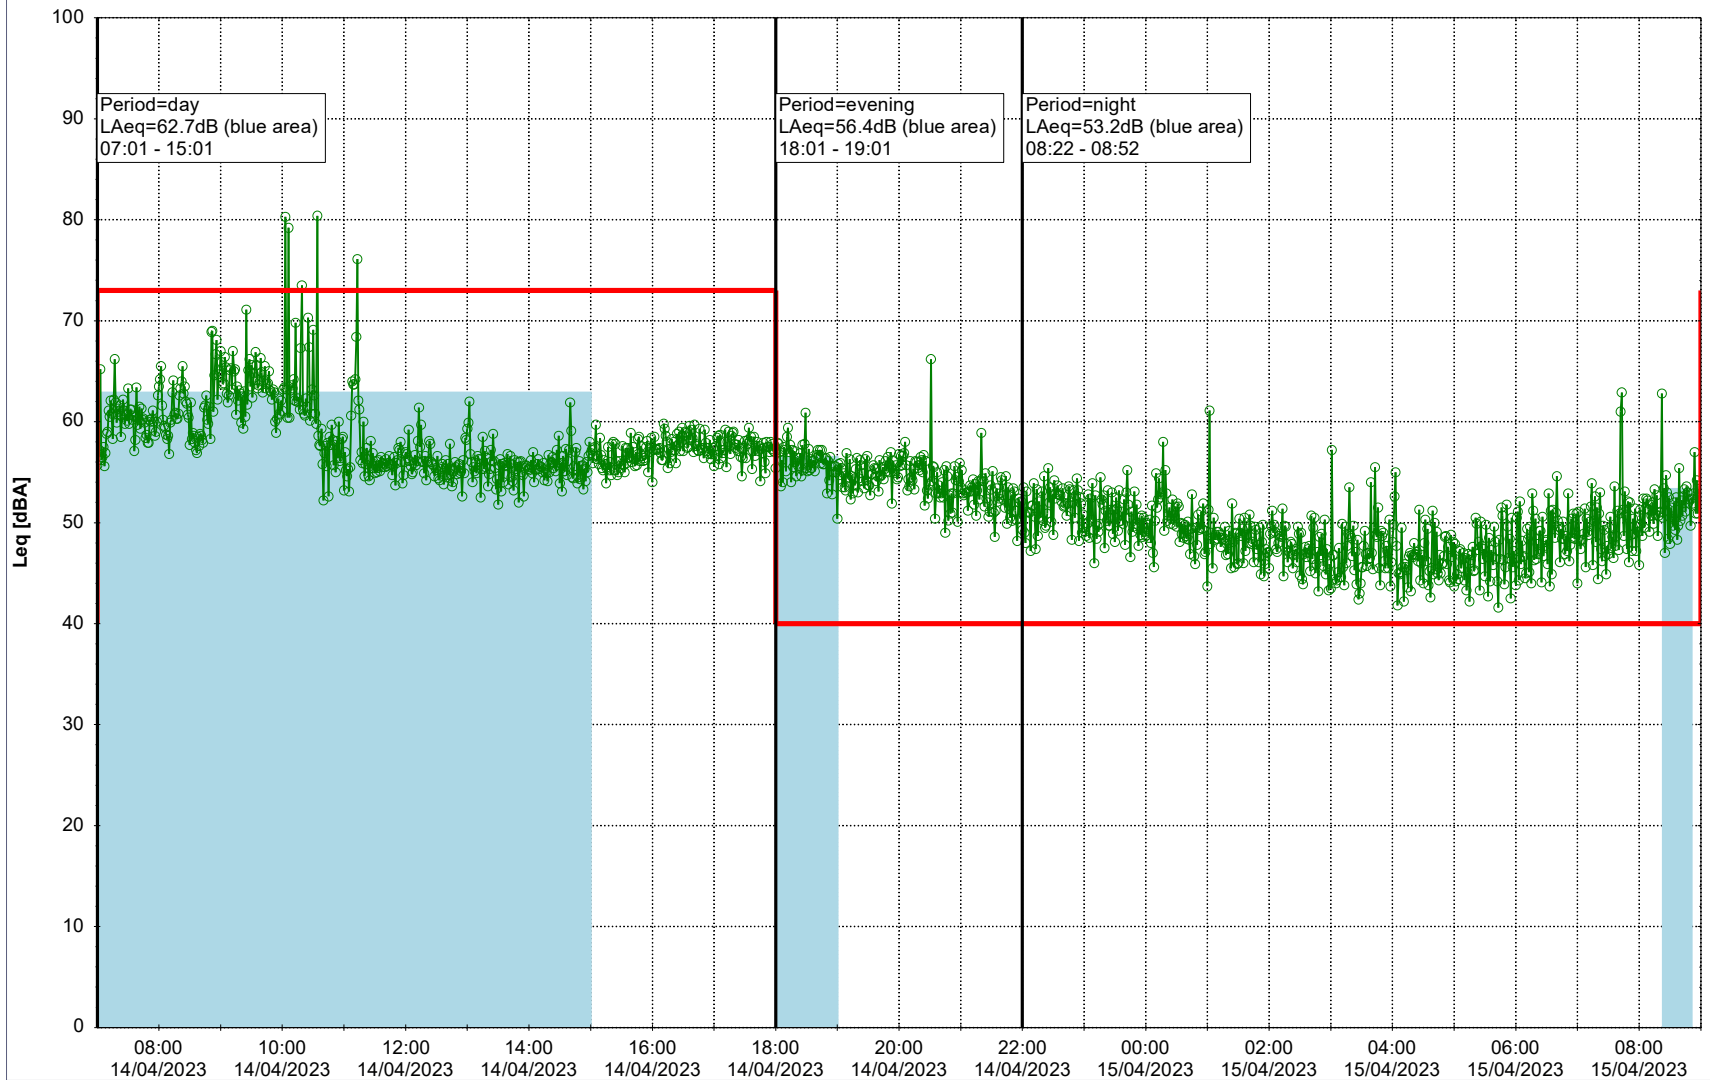

Noise Time Related Diagram

14/04/2023
15/04/2023

○ ○ ○ ○ HOL_NS01