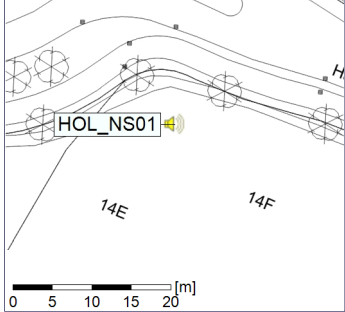

### Noise Time Related Diagram

08/05/2020  
09/05/2020

○ ○ ○ ○ HOL\_NS01

**Project:** Kronos Sydhavnen  
**Construction:** Havneholmen  
**Location:** N-V

Plan View

Remarks

...

### Noise Time Related Diagram

09/05/2020  
10/05/2020

○ ○ ○ ○ HOL\_NS01

Project: Kronos Sydhavnen  
Construction: Havneholmen  
Location: N-V

10/05/2020  
11/05/2020

Plan View

Remarks

...