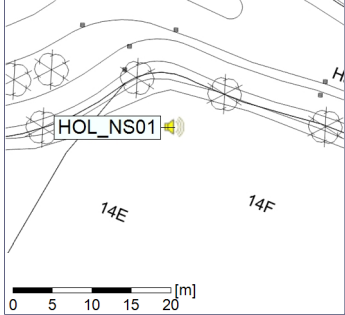

### Noise Time Related Diagram

09/05/2020  
10/05/2020

○ ○ ○ ○ HOL\_NS01

Project: Kronos Sydhavnen  
Construction: Havneholmen  
Location: N-V

10/05/2020  
11/05/2020

Plan View

Remarks

...

### Noise Time Related Diagram

○ ○ ○ ○ HOL\_NS01