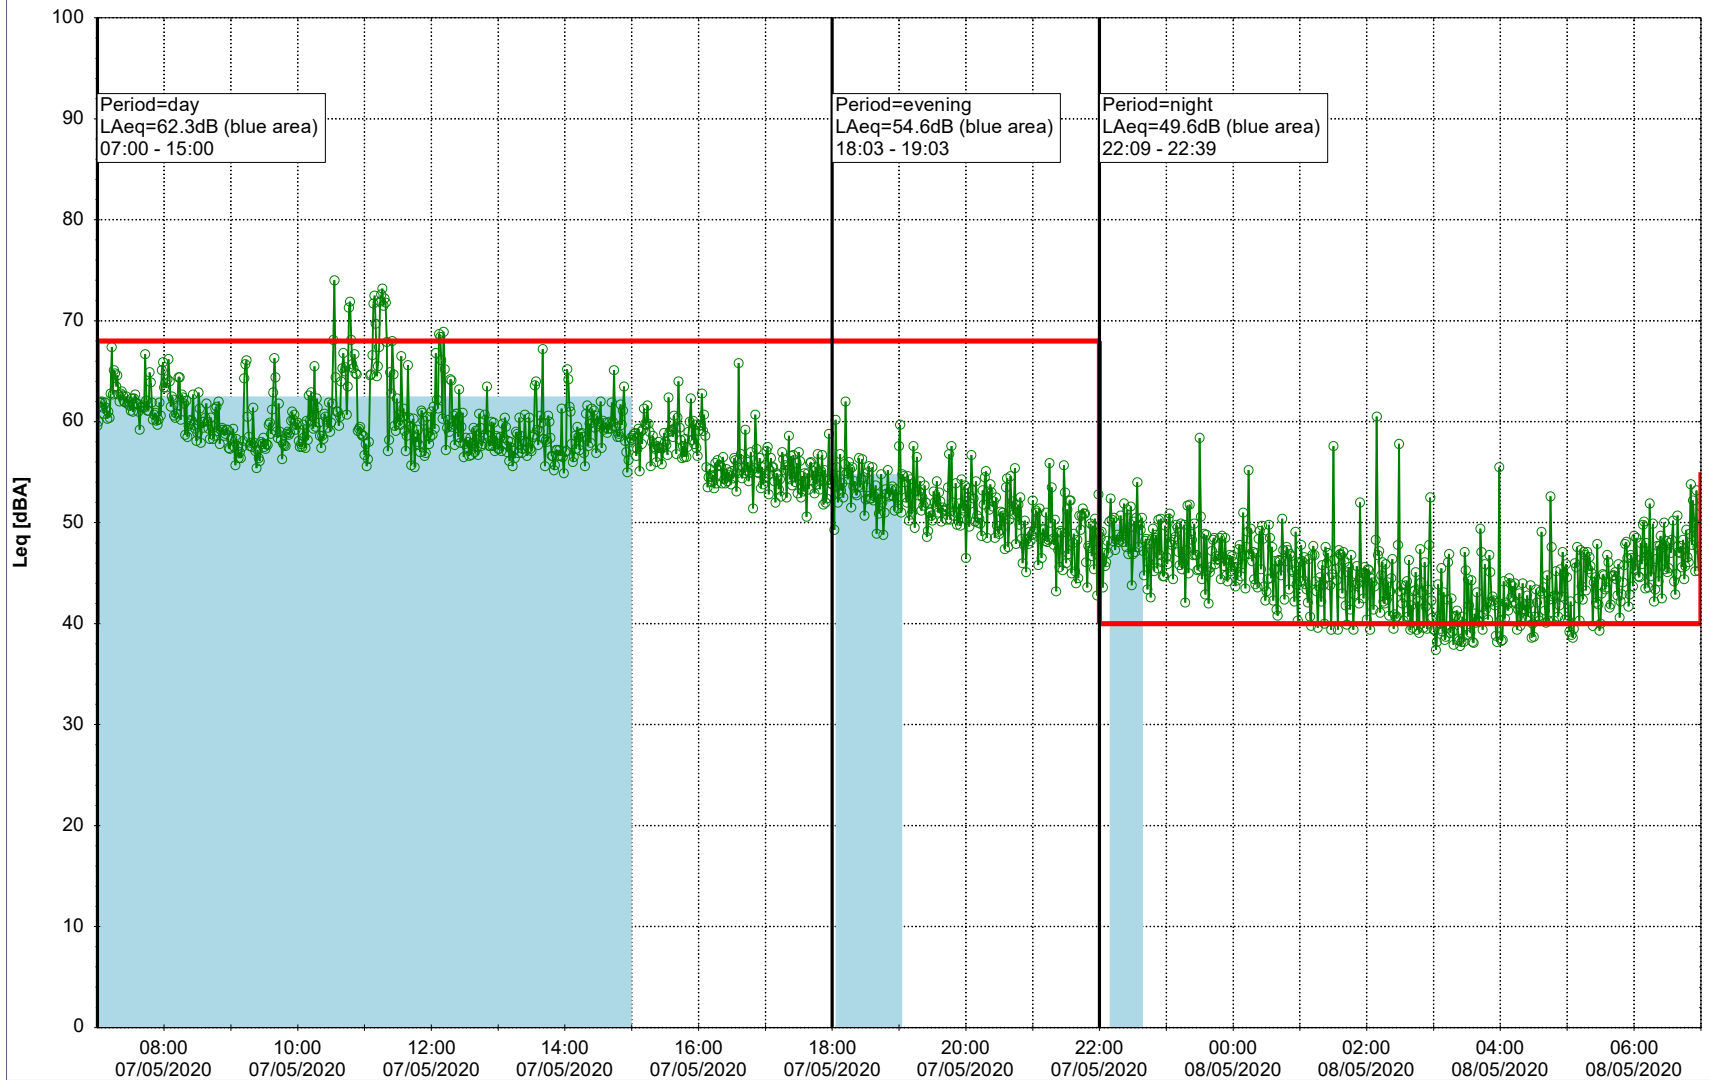

Noise Time Related Diagram

07/05/2020
08/05/2020

○ ○ ○ ○ HOL_NS01