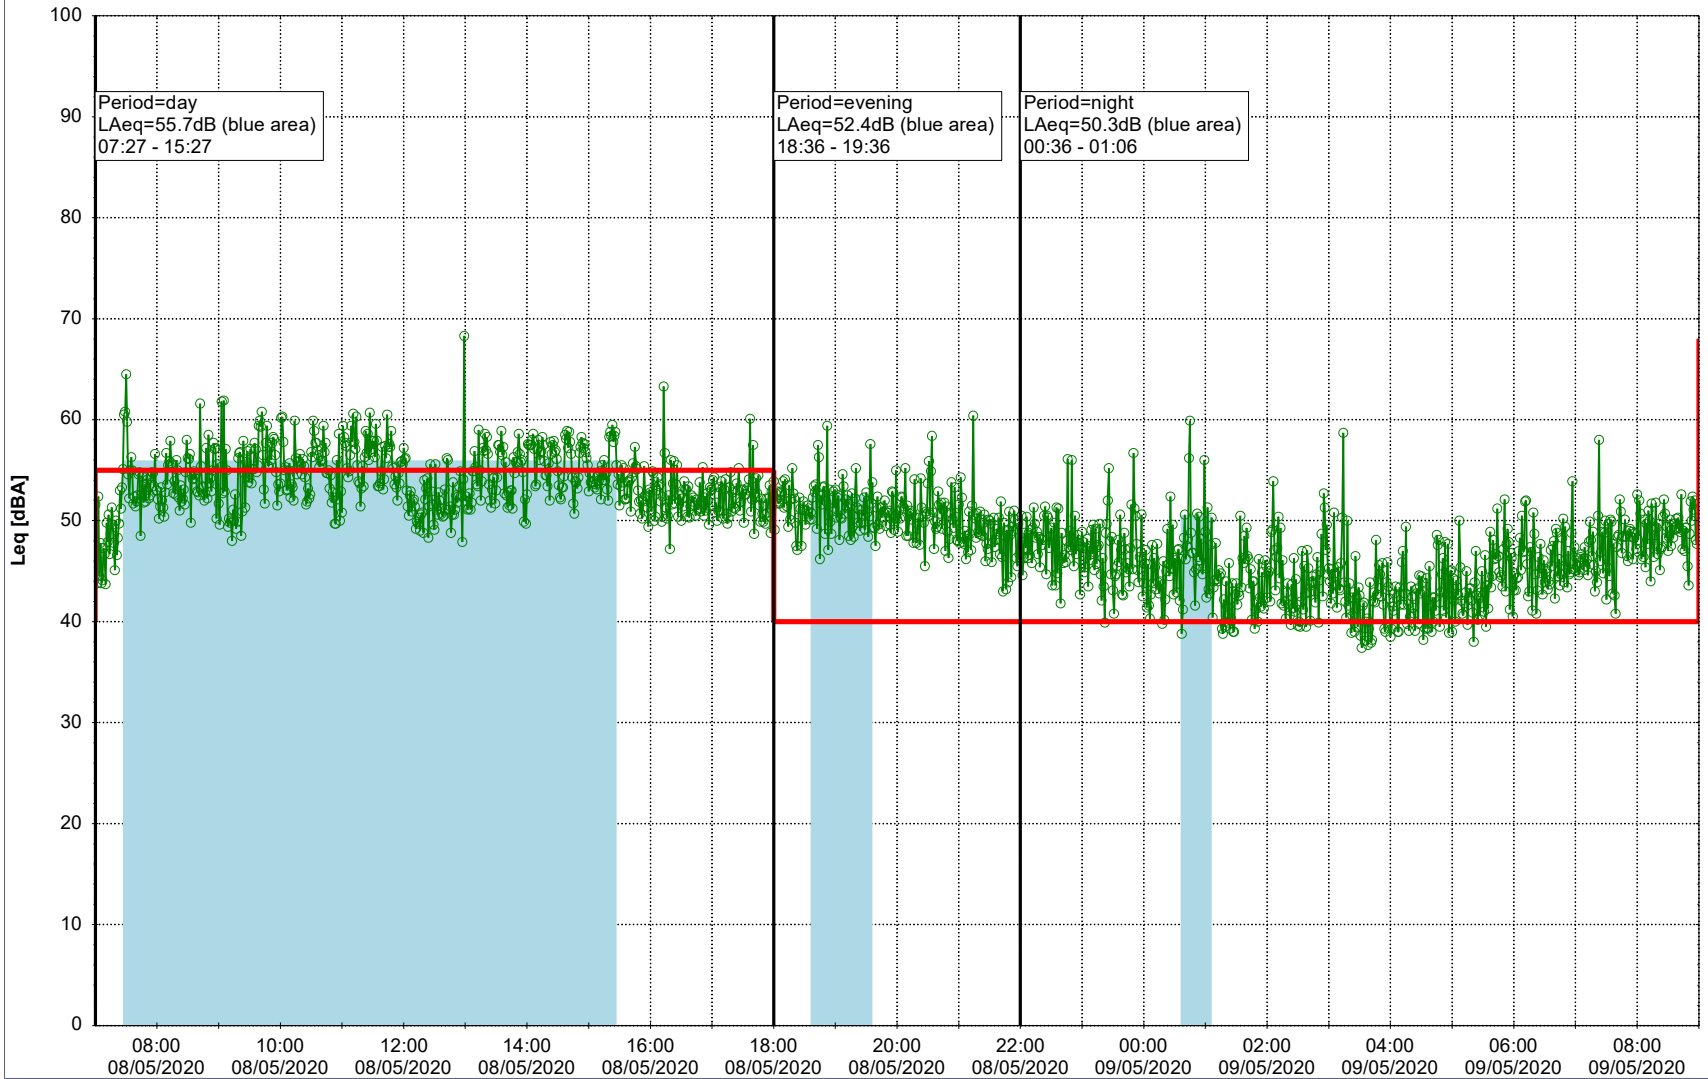

### Noise Time Related Diagram

07/05/2020  
08/05/2020

○ ○ ○ ○ HOL\_NS01

**Project:** Kronos Sydhavnen  
**Construction:** Havneholmen  
**Location:** N-V

Plan View

Remarks

...

### Noise Time Related Diagram

08/05/2020  
09/05/2020

○ ○ ○ ○ HOL\_NS01

**Project:** Kronos Sydhavnen  
**Construction:** Havneholmen  
**Location:** N-V

Plan View

Remarks

...

### Noise Time Related Diagram

09/05/2020  
10/05/2020

○ ○ ○ ○ HOL\_NS01

Project: Kronos Sydhavnen  
Construction: Havneholmen  
Location: N-V

10/05/2020  
11/05/2020

Plan View

Remarks

...