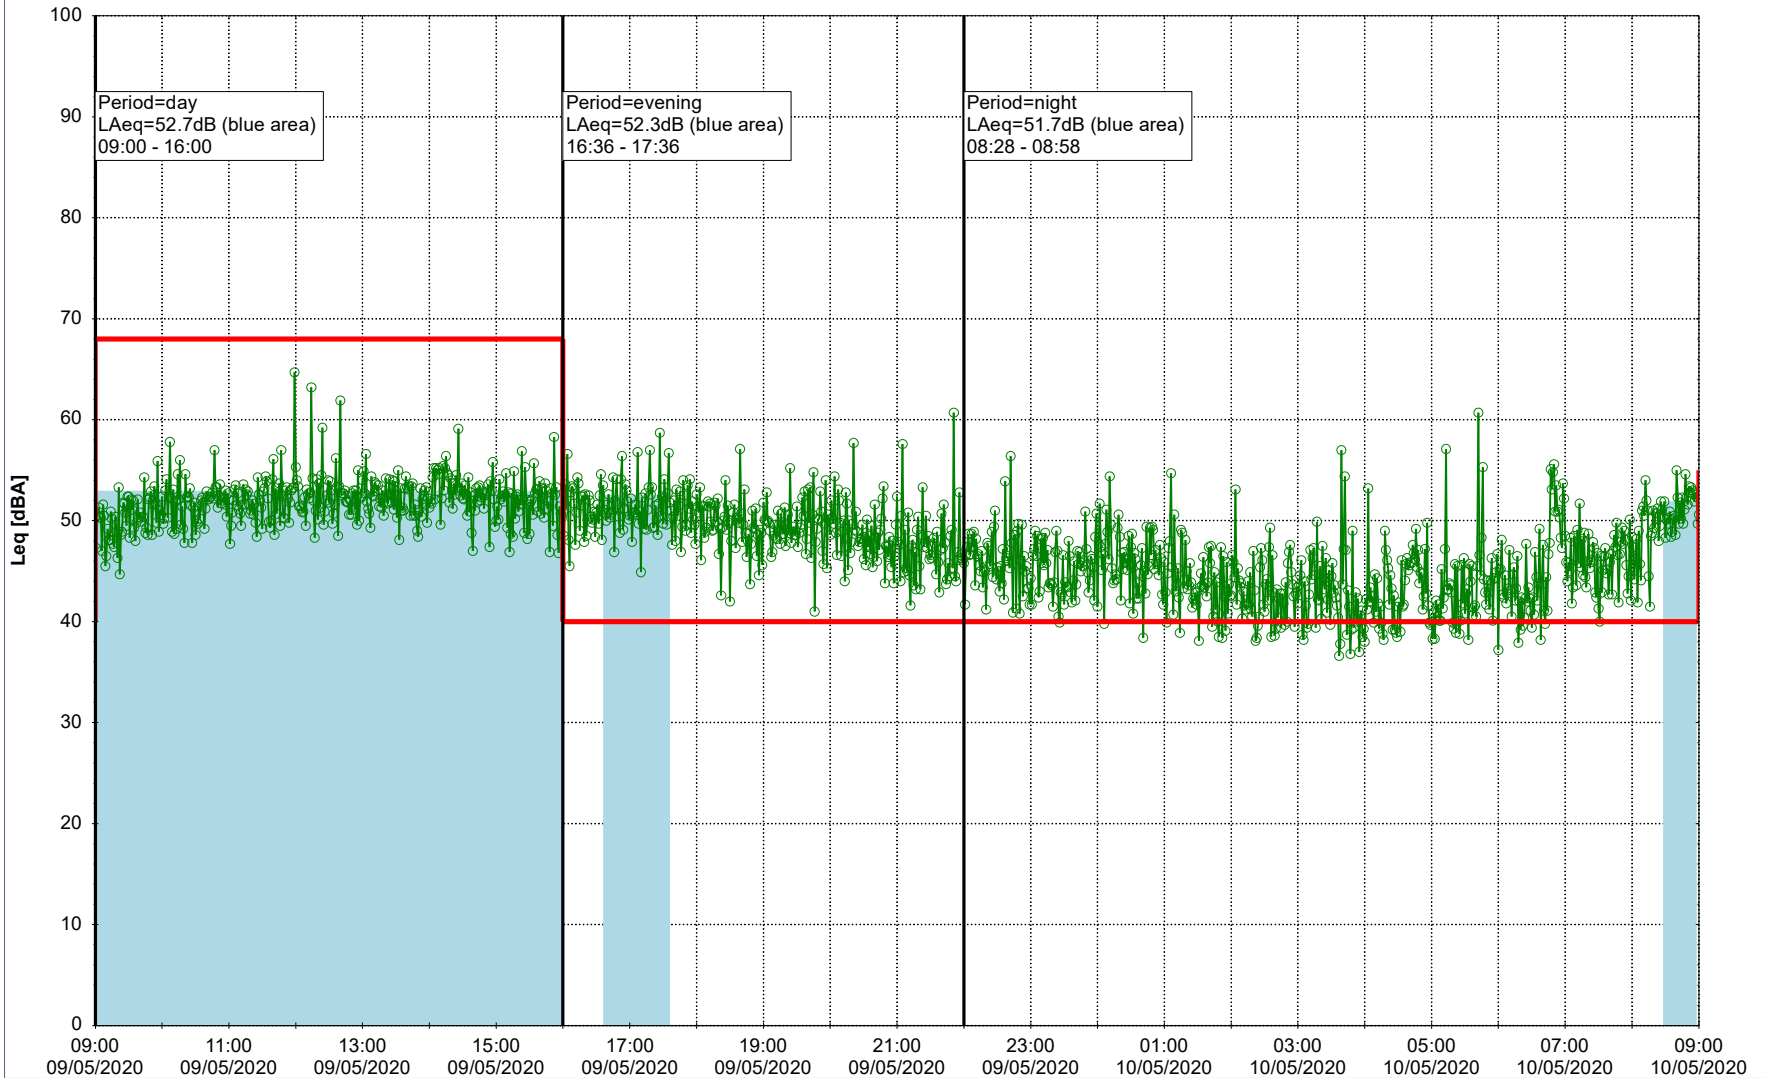

### Noise Time Related Diagram

08/05/2020  
09/05/2020

○ ○ ○ ○ HOL\_NS01

**Project:** Kronos Sydhavnen  
**Construction:** Havneholmen  
**Location:** N-V

Plan View

Remarks

...

### Noise Time Related Diagram

09/05/2020  
10/05/2020

○ ○ ○ ○ HOL\_NS01

Project: Kronos Sydhavnen  
Construction: Havneholmen  
Location: N-V

10/05/2020  
11/05/2020

Plan View

Remarks

...