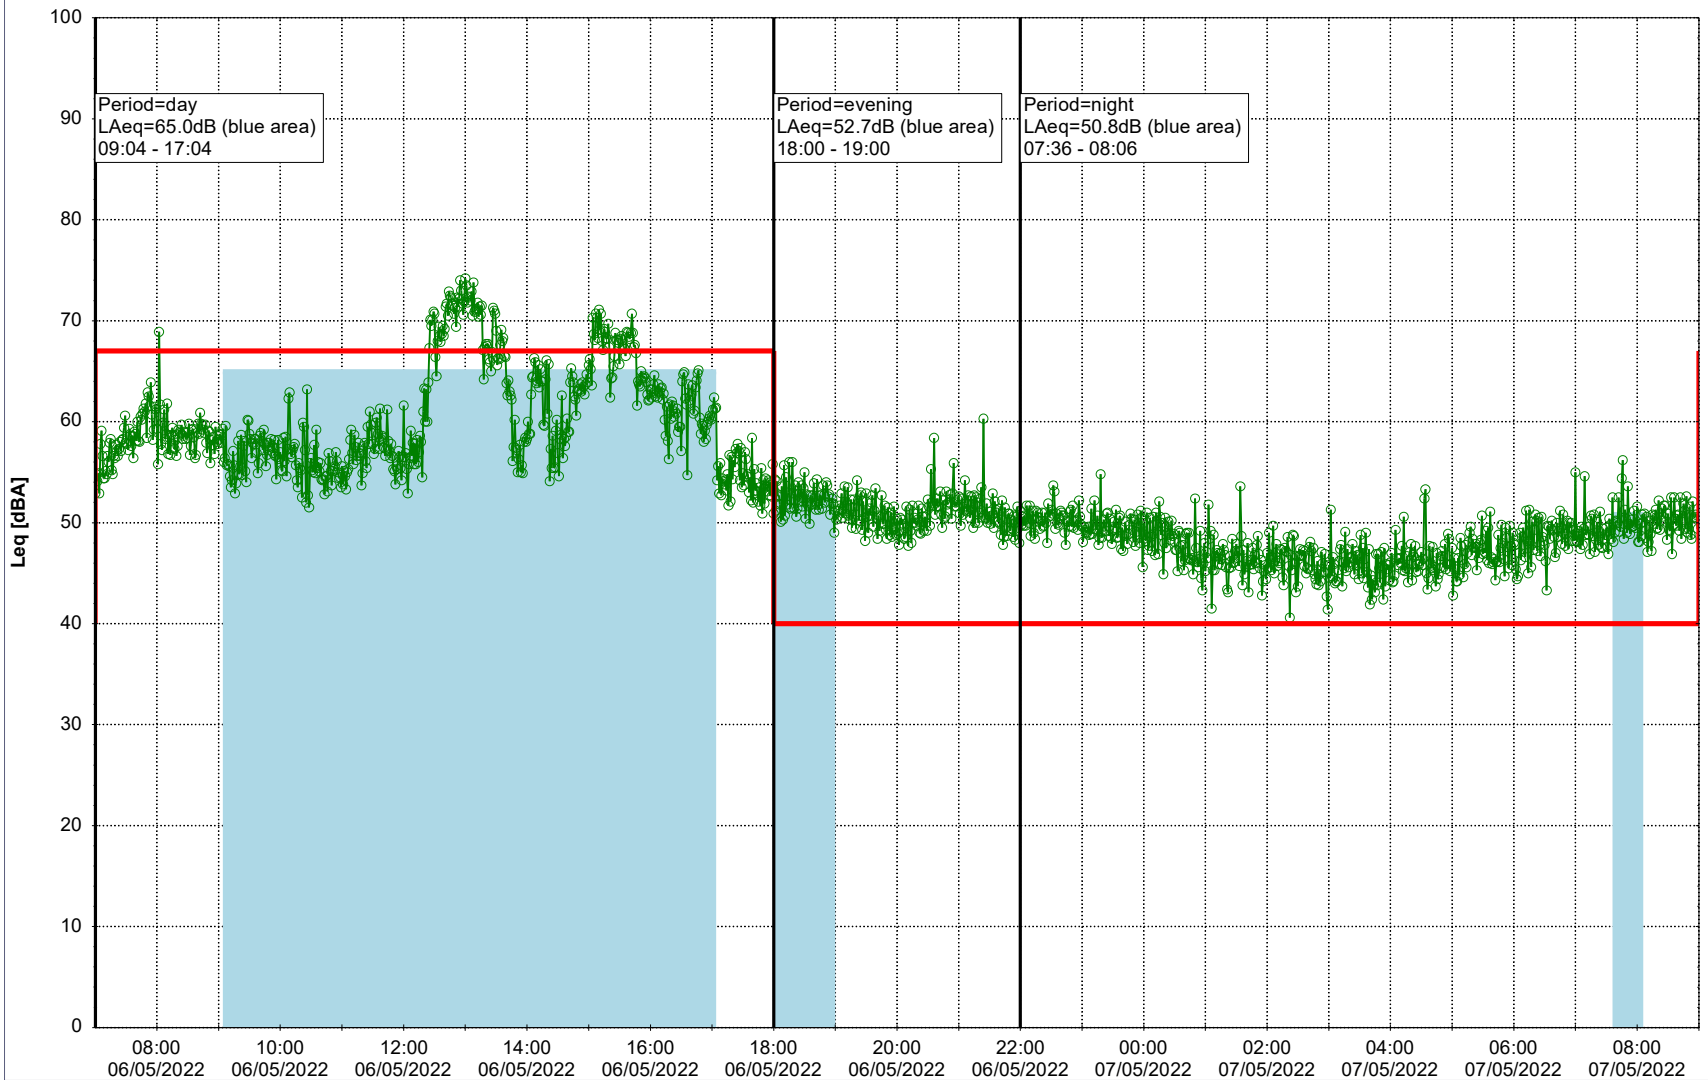

### Noise Time Related Diagram

05/05/2022  
06/05/2022

○○○○ SLU\_NS01

**Project:** Kronos Sydhavnen  
**Construction:** Sluseholmen  
**Location:** N-V

Plan View

Remarks

...

### Noise Time Related Diagram

06/05/2022  
07/05/2022

○○○○ SLU\_NS01

**Project:** Kronos Sydhavnen  
**Construction:** Sluseholmen  
**Location:** N-V

Plan View

0 5 10 15 20 [m]

Remarks

...