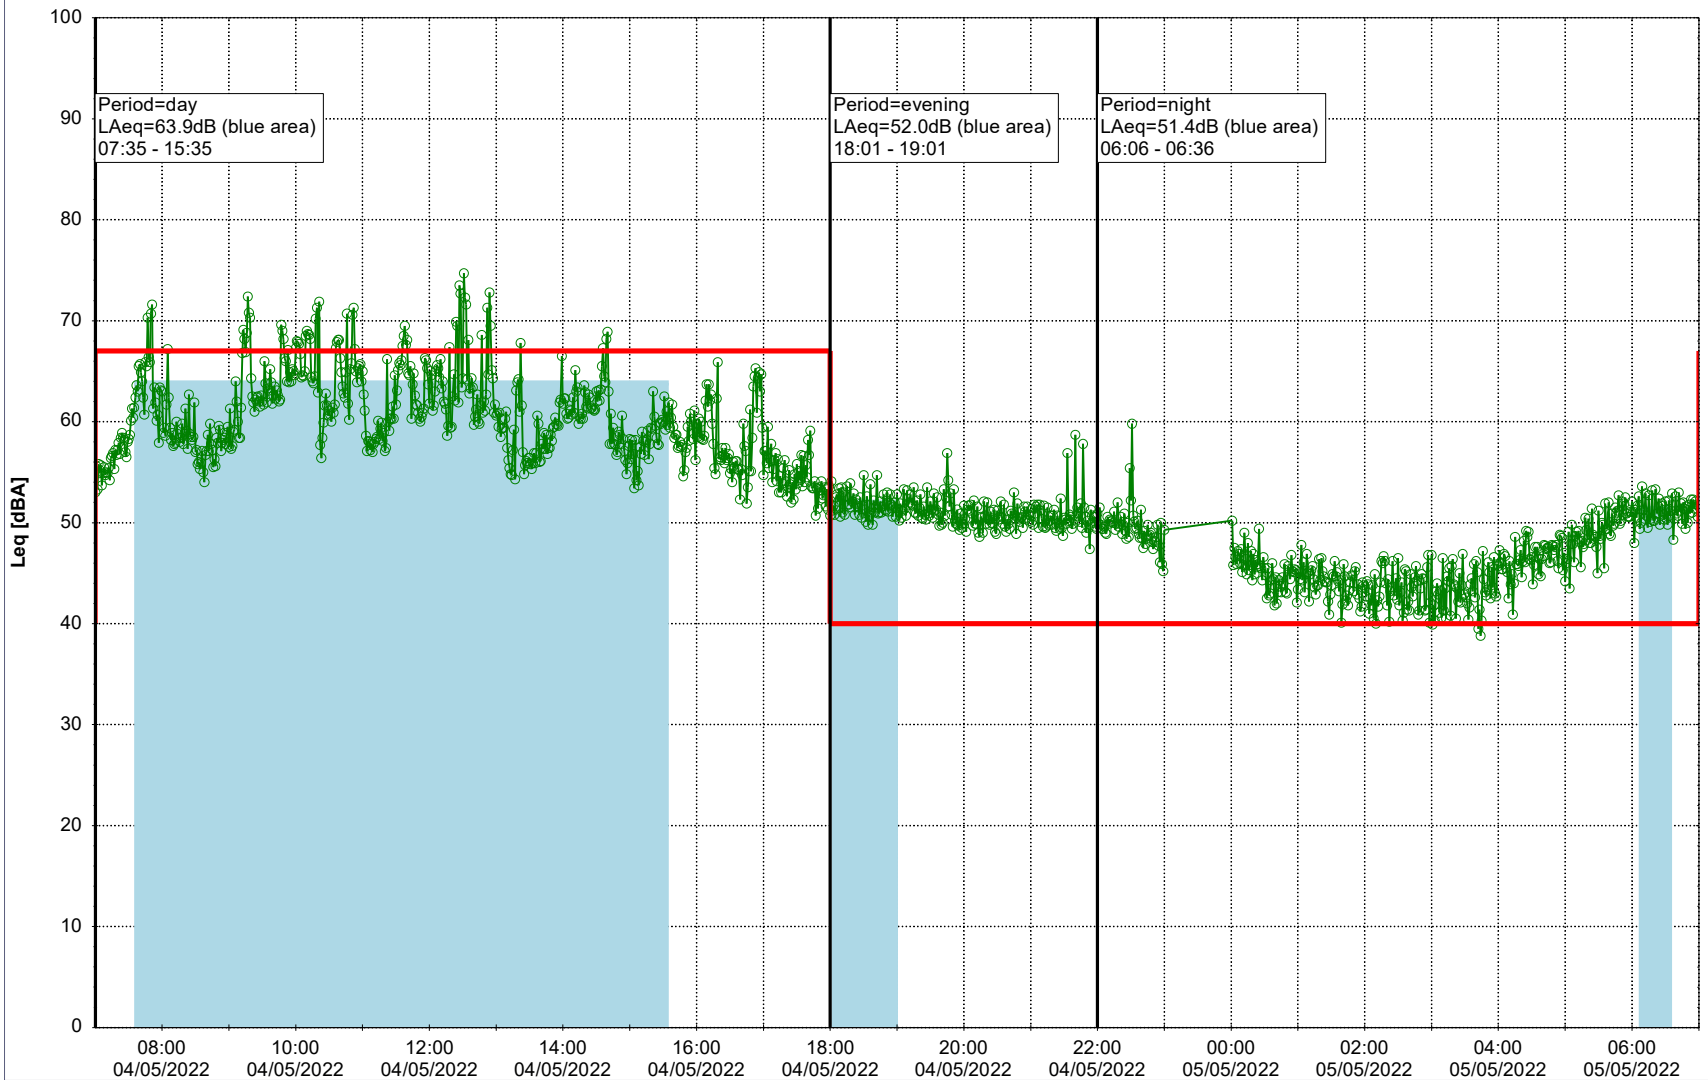

### Noise Time Related Diagram

03/05/2022  
04/05/2022

SLU\_NS01

Project: Kronos Sydhavnen  
Construction: Sluseholmen  
Location: N-V

Plan View

0 5 10 15 20 [m]

Remarks

...

### Noise Time Related Diagram

04/05/2022  
05/05/2022

○○○○ SLU\_NS01

**Project:** Kronos Sydhavnen  
**Construction:** Sluseholmen  
**Location:** N-V

Plan View

0 5 10 15 20 [m]

Remarks

...