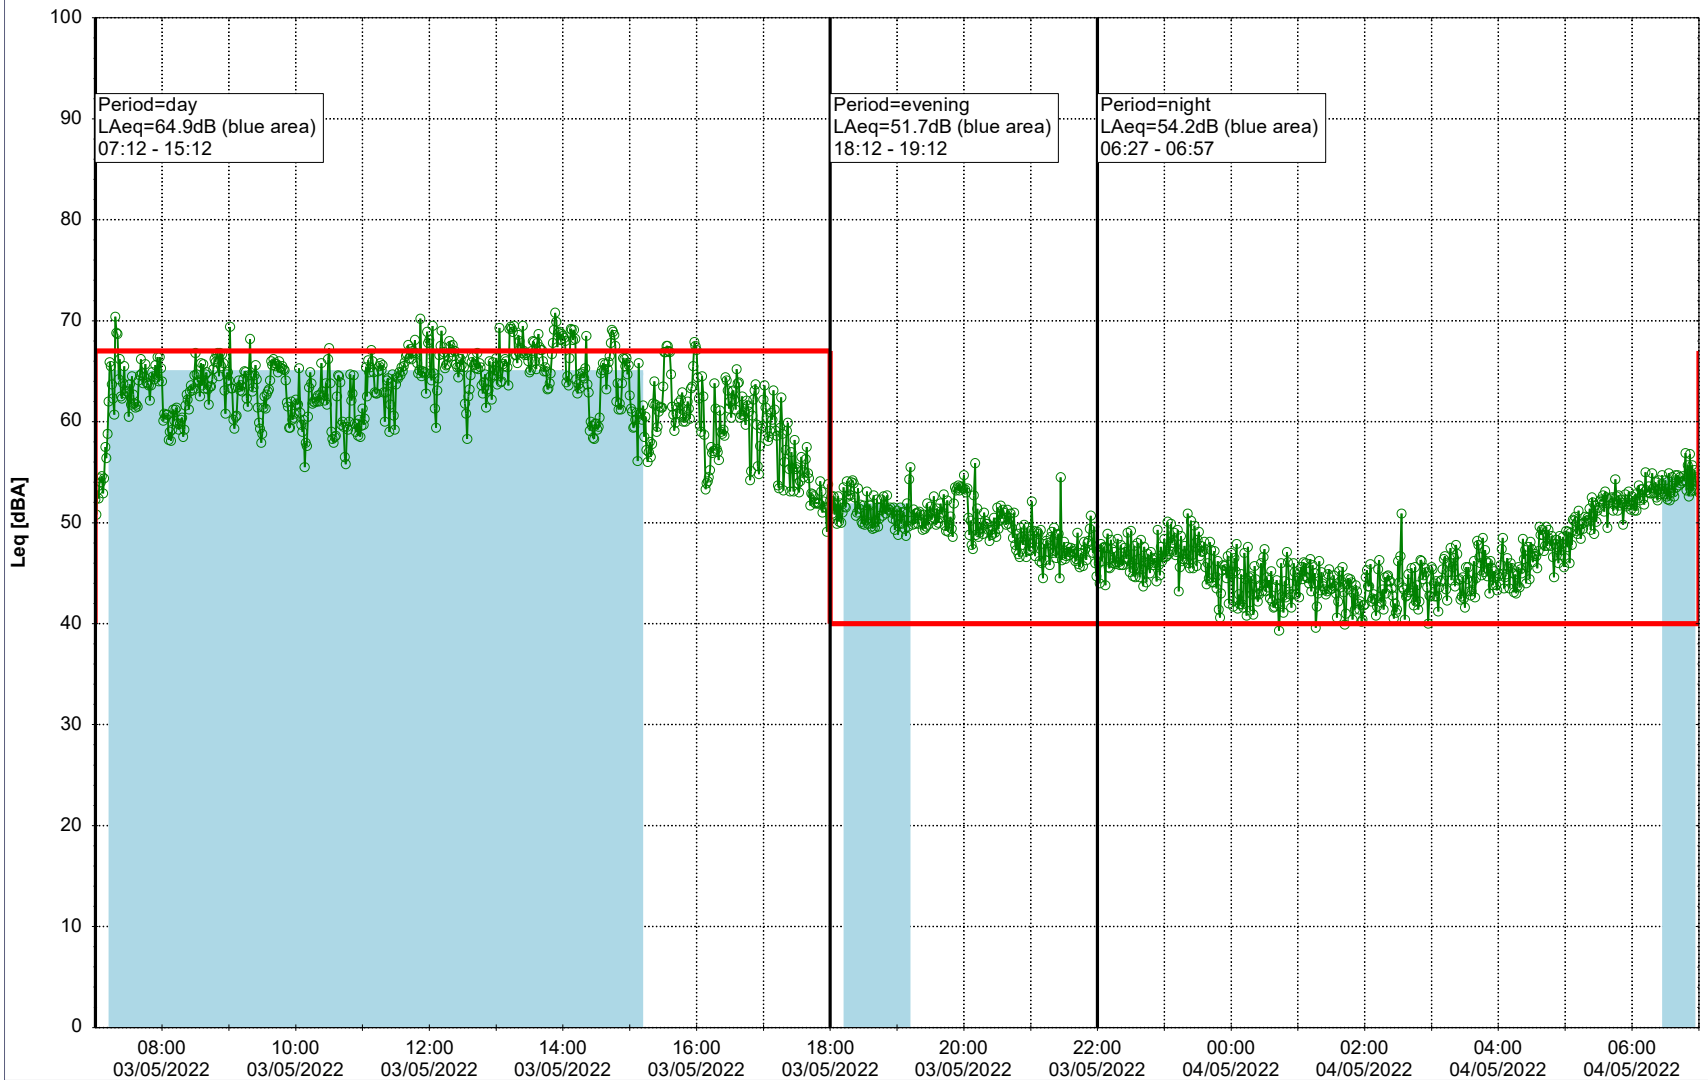

**Project:** Kronos Sydhavnen  
**Construction:** Sluseholmen  
**Location:** N-V

Plan View

0 5 10 15 20 [m]

Remarks

...

### Noise Time Related Diagram

02/05/2022  
03/05/2022

○○○○ SLU\_NS01

Project: Kronos Sydhavnen  
Construction: Sluseholmen  
Location: N-V

Plan View

0 5 10 15 20 [m]

Remarks

...

### Noise Time Related Diagram

03/05/2022  
04/05/2022

SLU\_NS01

Project: Kronos Sydhavnen  
Construction: Sluseholmen  
Location: N-V

Plan View

0 5 10 15 20 [m]

Remarks

...

### Noise Time Related Diagram

04/05/2022  
05/05/2022

○○○○ SLU\_NS01

**Project:** Kronos Sydhavnen  
**Construction:** Sluseholmen  
**Location:** N-V

Plan View

0 5 10 15 20 [m]

Remarks

...