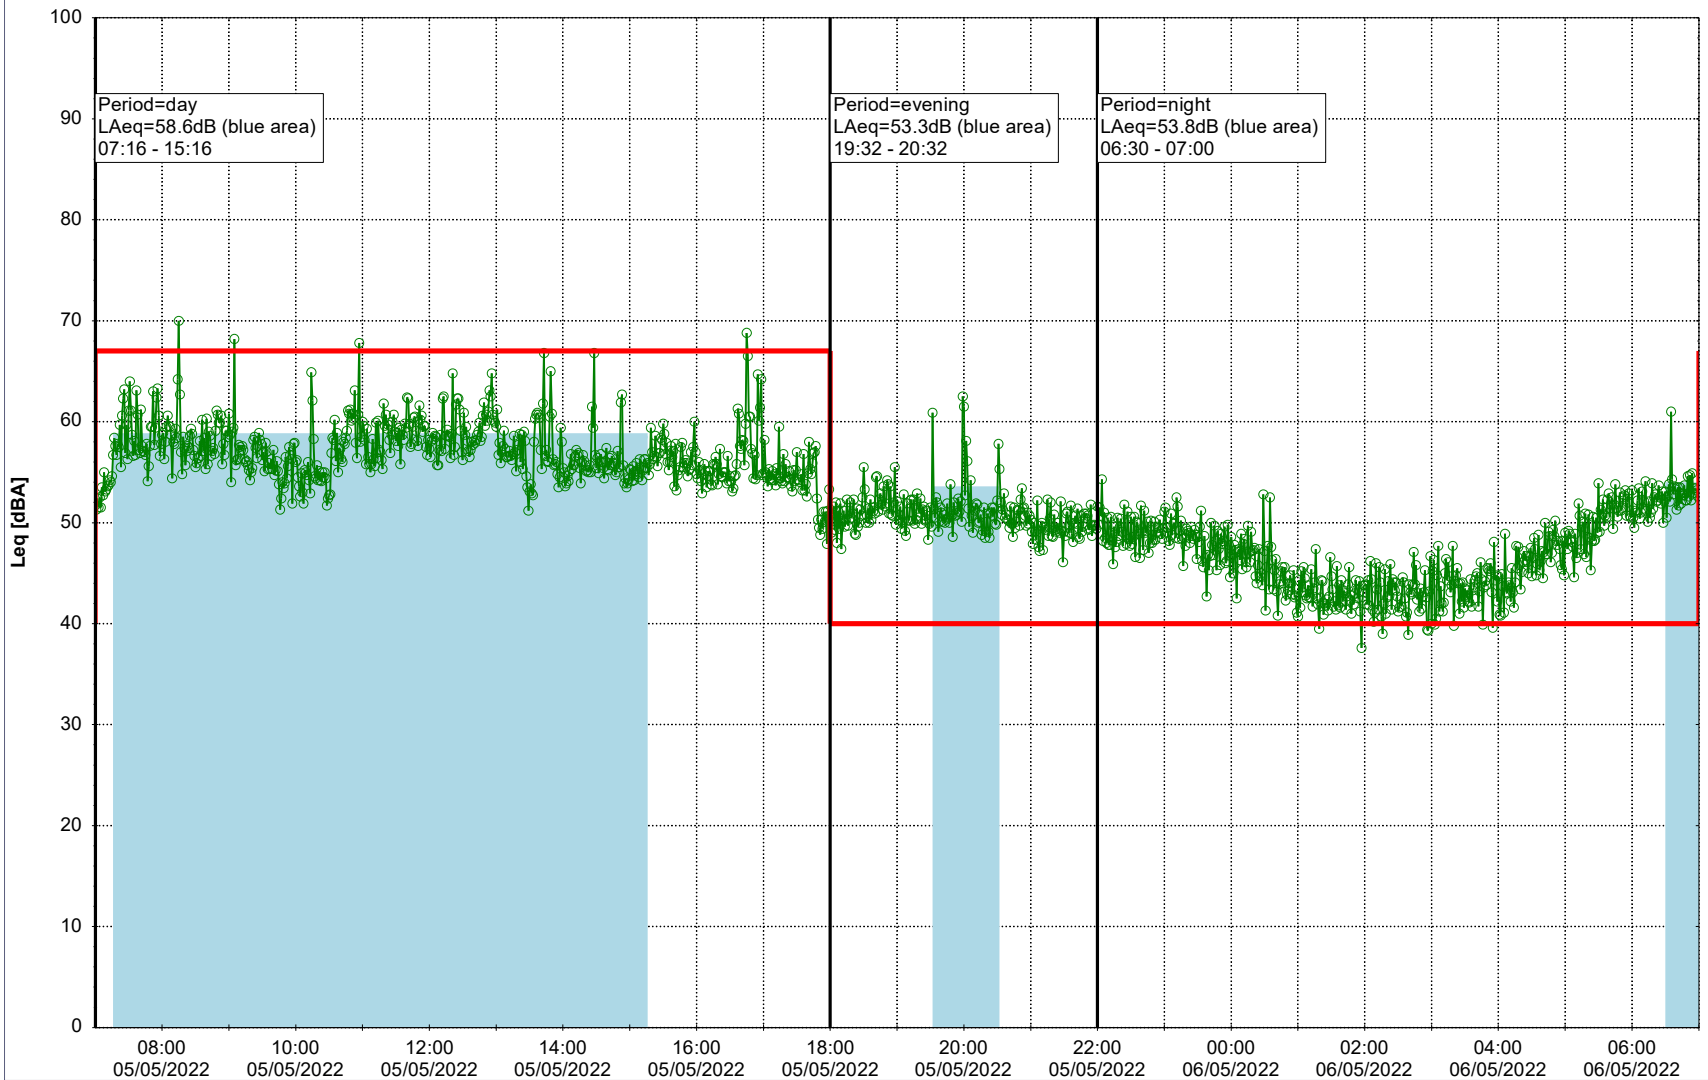

### Noise Time Related Diagram

04/05/2022  
05/05/2022

○○○○ SLU\_NS01

**Project:** Kronos Sydhavnen  
**Construction:** Sluseholmen  
**Location:** N-V

Plan View

0 5 10 15 20 [m]

Remarks

...

### Noise Time Related Diagram

05/05/2022  
06/05/2022

○○○○ SLU\_NS01

**Project:** Kronos Sydhavnen  
**Construction:** Sluseholmen  
**Location:** N-V

Plan View

Remarks

...