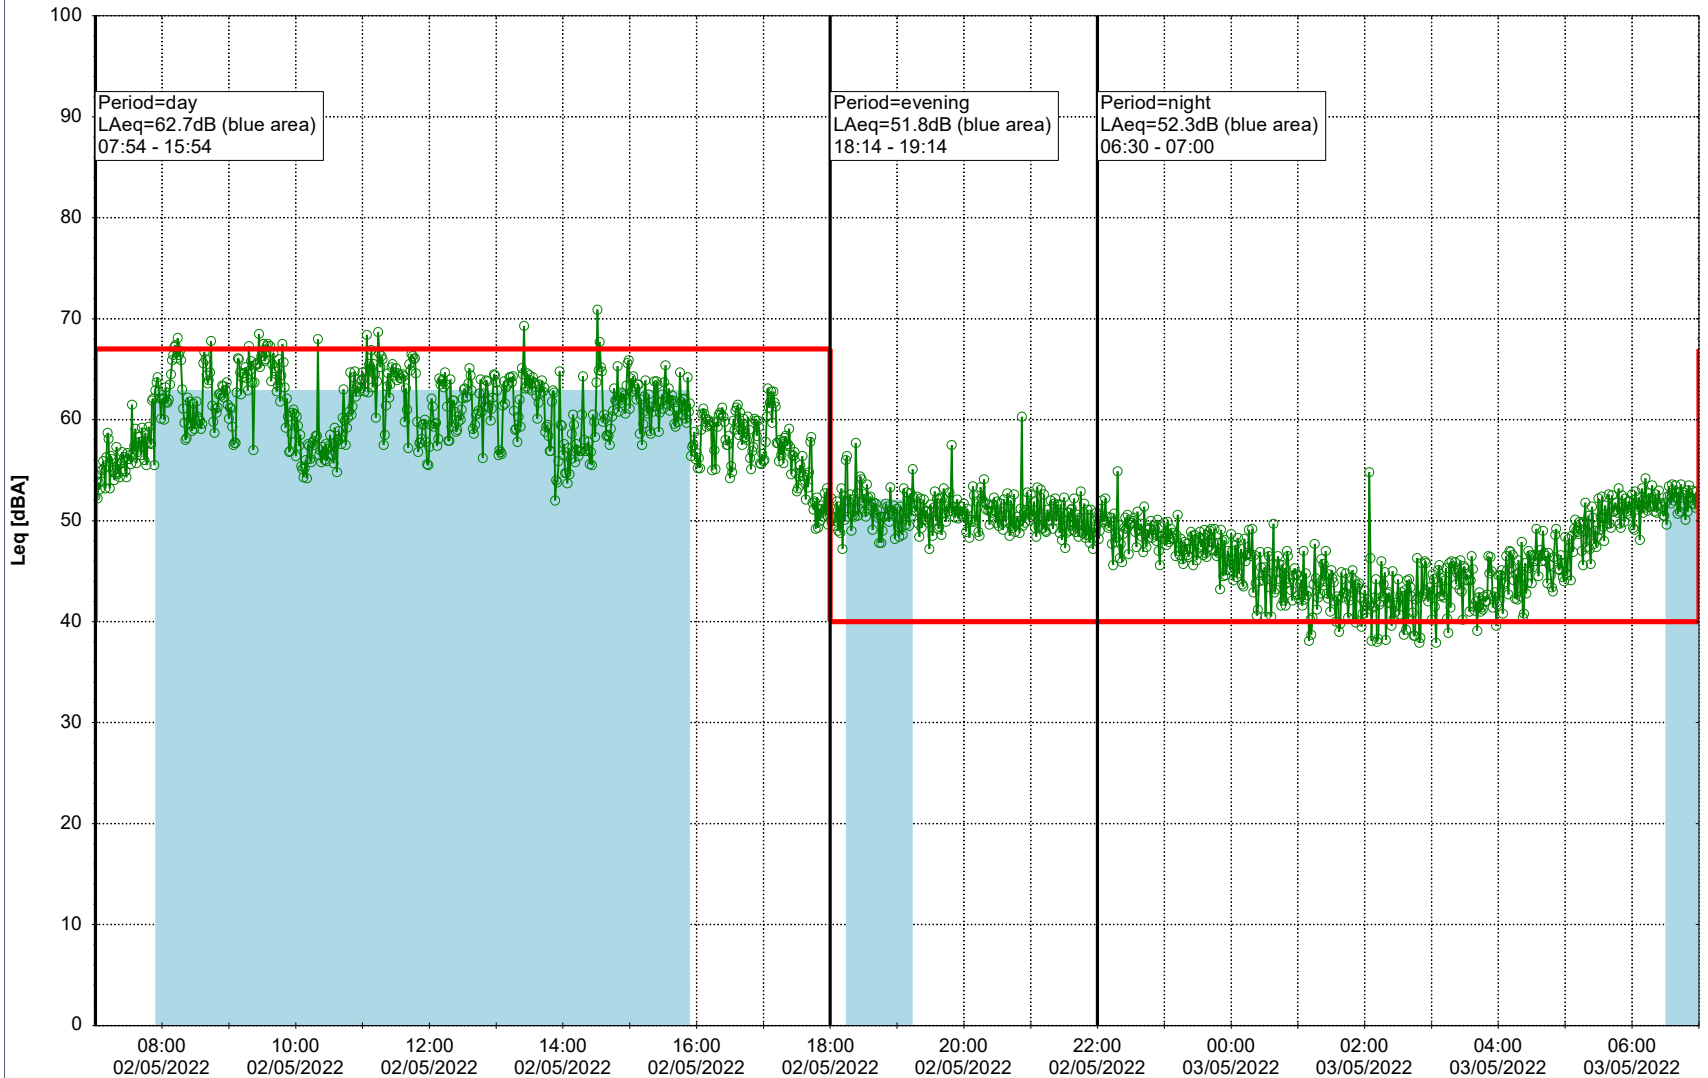

**Project:** Kronos Sydhavnen  
**Construction:** Sluseholmen  
**Location:** N-V

Plan View

0 5 10 15 20 [m]

Remarks

...

### Noise Time Related Diagram

02/05/2022  
03/05/2022

○○○○ SLU\_NS01

Project: Kronos Sydhavnen  
Construction: Sluseholmen  
Location: N-V

Plan View

0 5 10 15 20 [m]

Remarks

...

### Noise Time Related Diagram

03/05/2022  
04/05/2022

SLU\_NS01

Project: Kronos Sydhavnen  
Construction: Sluseholmen  
Location: N-V

Plan View

0 5 10 15 20 [m]

Remarks

...

### Noise Time Related Diagram

06/05/2022  
07/05/2022

○○○○ SLU\_NS01

**Project:** Kronos Sydhavnen  
**Construction:** Sluseholmen  
**Location:** N-V

Plan View

0 5 10 15 20 [m]

Remarks

...