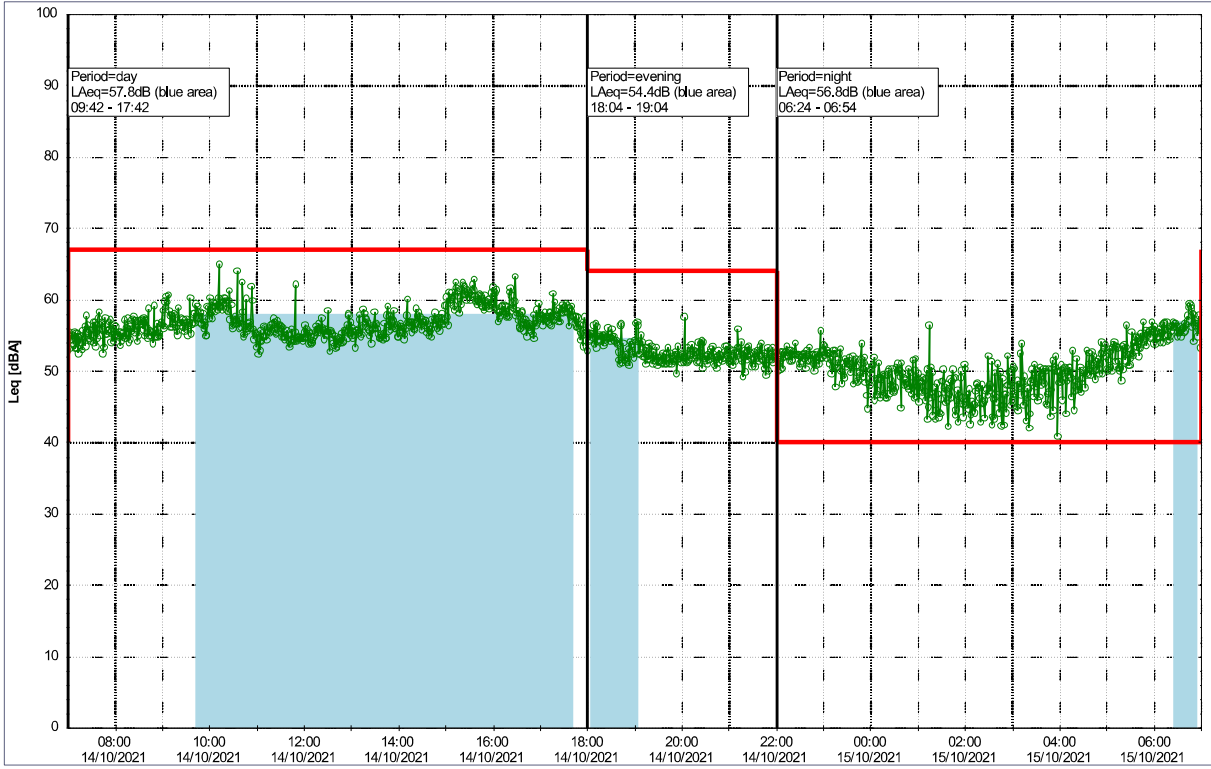

Plan View

Noise Time Related Diagram

14/10/2021
15/10/2021

SLU_NS01

0 5 10 15 20 [m]

Remarks

...

Project: Kronos Sydhavnen
Construction: Sluseholmen
Location: N-V

Plan View

Noise Time Related Diagram

15/10/2021
16/10/2021

SLU_NS01

0 5 10 15 20 [m]

Remarks

...

Project: Kronos Sydhavnen
Construction: Sluseholmen
Location: N-V

Plan View

Noise Time Related Diagram

16/10/2021
17/10/2021

SLU_NS01

0 5 10 15 20 [m]

Remarks

...

Project: Kronos Sydhavnen
Construction: Sluseholmen
Location: N-V