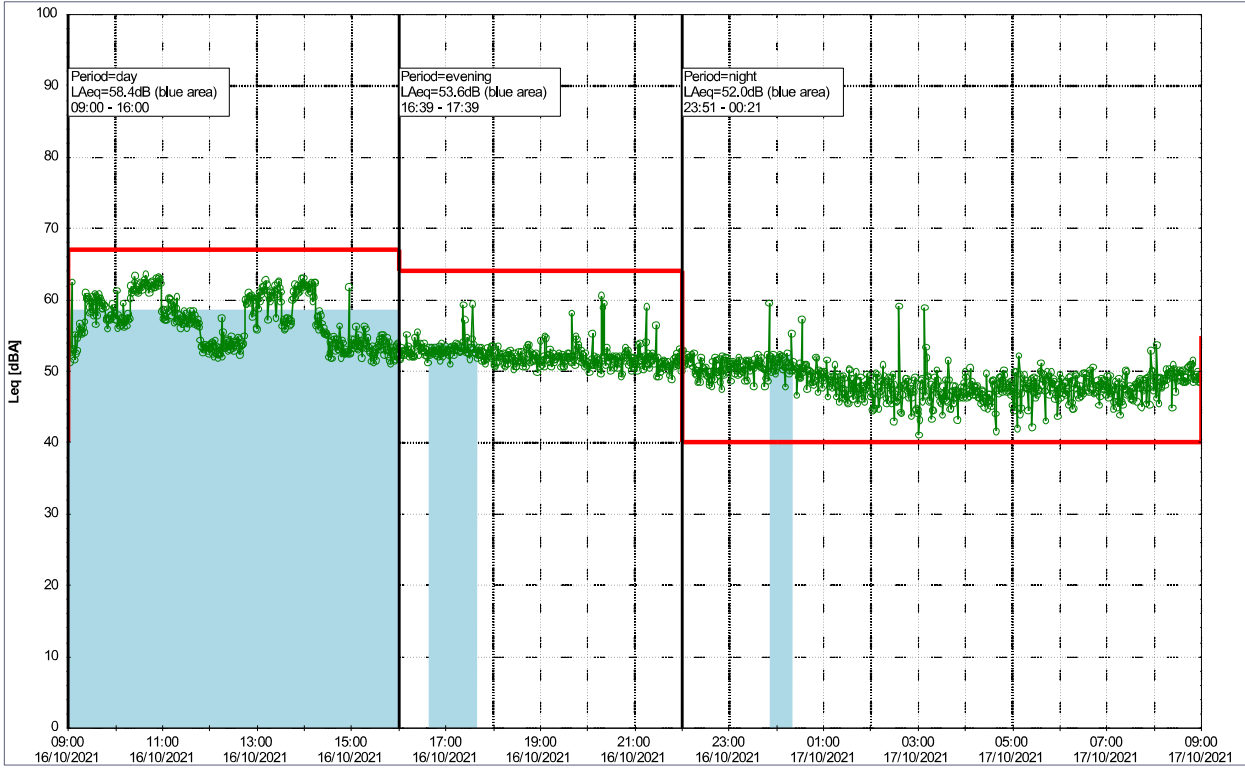

Plan View

Noise Time Related Diagram

15/10/2021
16/10/2021

SLU_NS01

0 5 10 15 20 [m]

Remarks

...

Project: Kronos Sydhavnen
Construction: Sluseholmen
Location: N-V

Plan View

Noise Time Related Diagram

16/10/2021
17/10/2021

SLU_NS01

0 5 10 15 20 [m]

Remarks

...

Project: Kronos Sydhavnen
Construction: Sluseholmen
Location: N-V

Plan View

Noise Time Related Diagram

17/10/2021
18/10/2021

SLU_NS01

0 5 10 15 20 [m]

Remarks

...