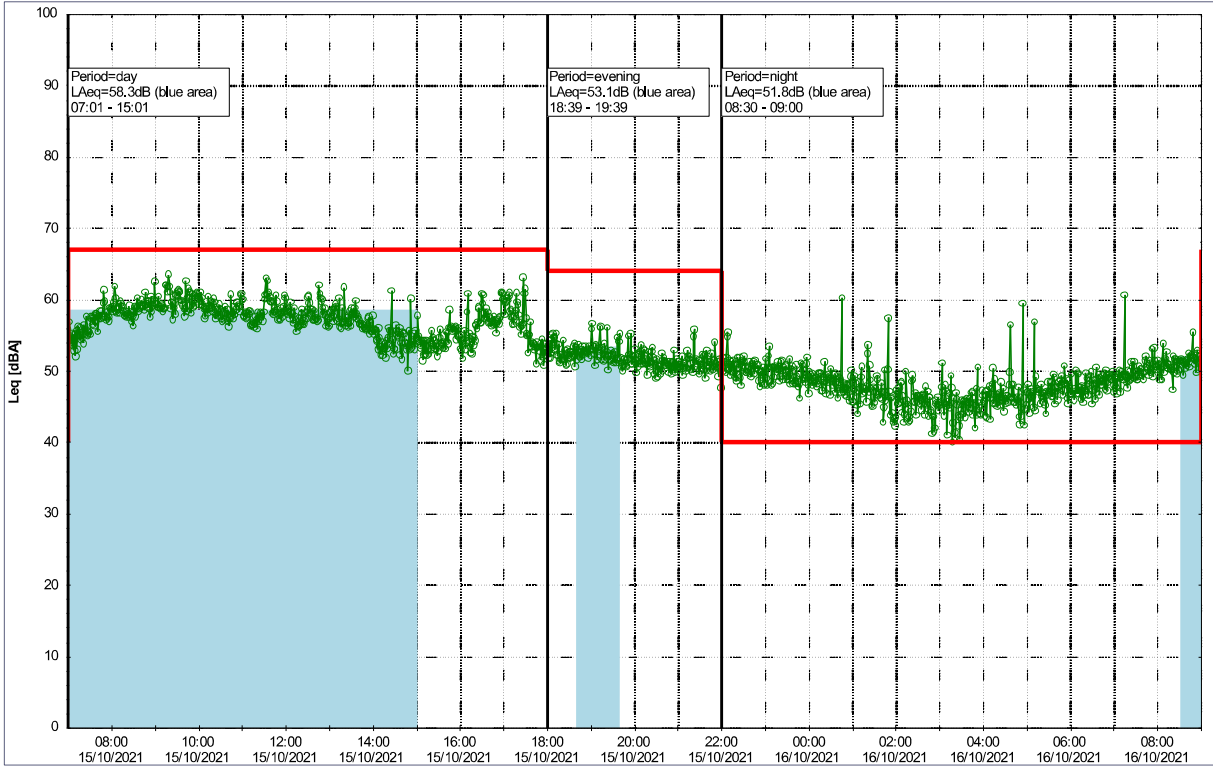

Plan View

Noise Time Related Diagram

15/10/2021
16/10/2021

SLU_NS01

0 5 10 15 20 [m]

Remarks

...

Project: Kronos Sydhavnen
Construction: Sluseholmen
Location: N-V

Plan View

Noise Time Related Diagram

16/10/2021
17/10/2021

SLU_NS01

0 5 10 15 20 [m]

Remarks

...

Project: Kronos Sydhavnen
Construction: Sluseholmen
Location: N-V

Plan View

Noise Time Related Diagram

17/10/2021
18/10/2021

SLU_NS01

0 5 10 15 20 [m]

Remarks

...