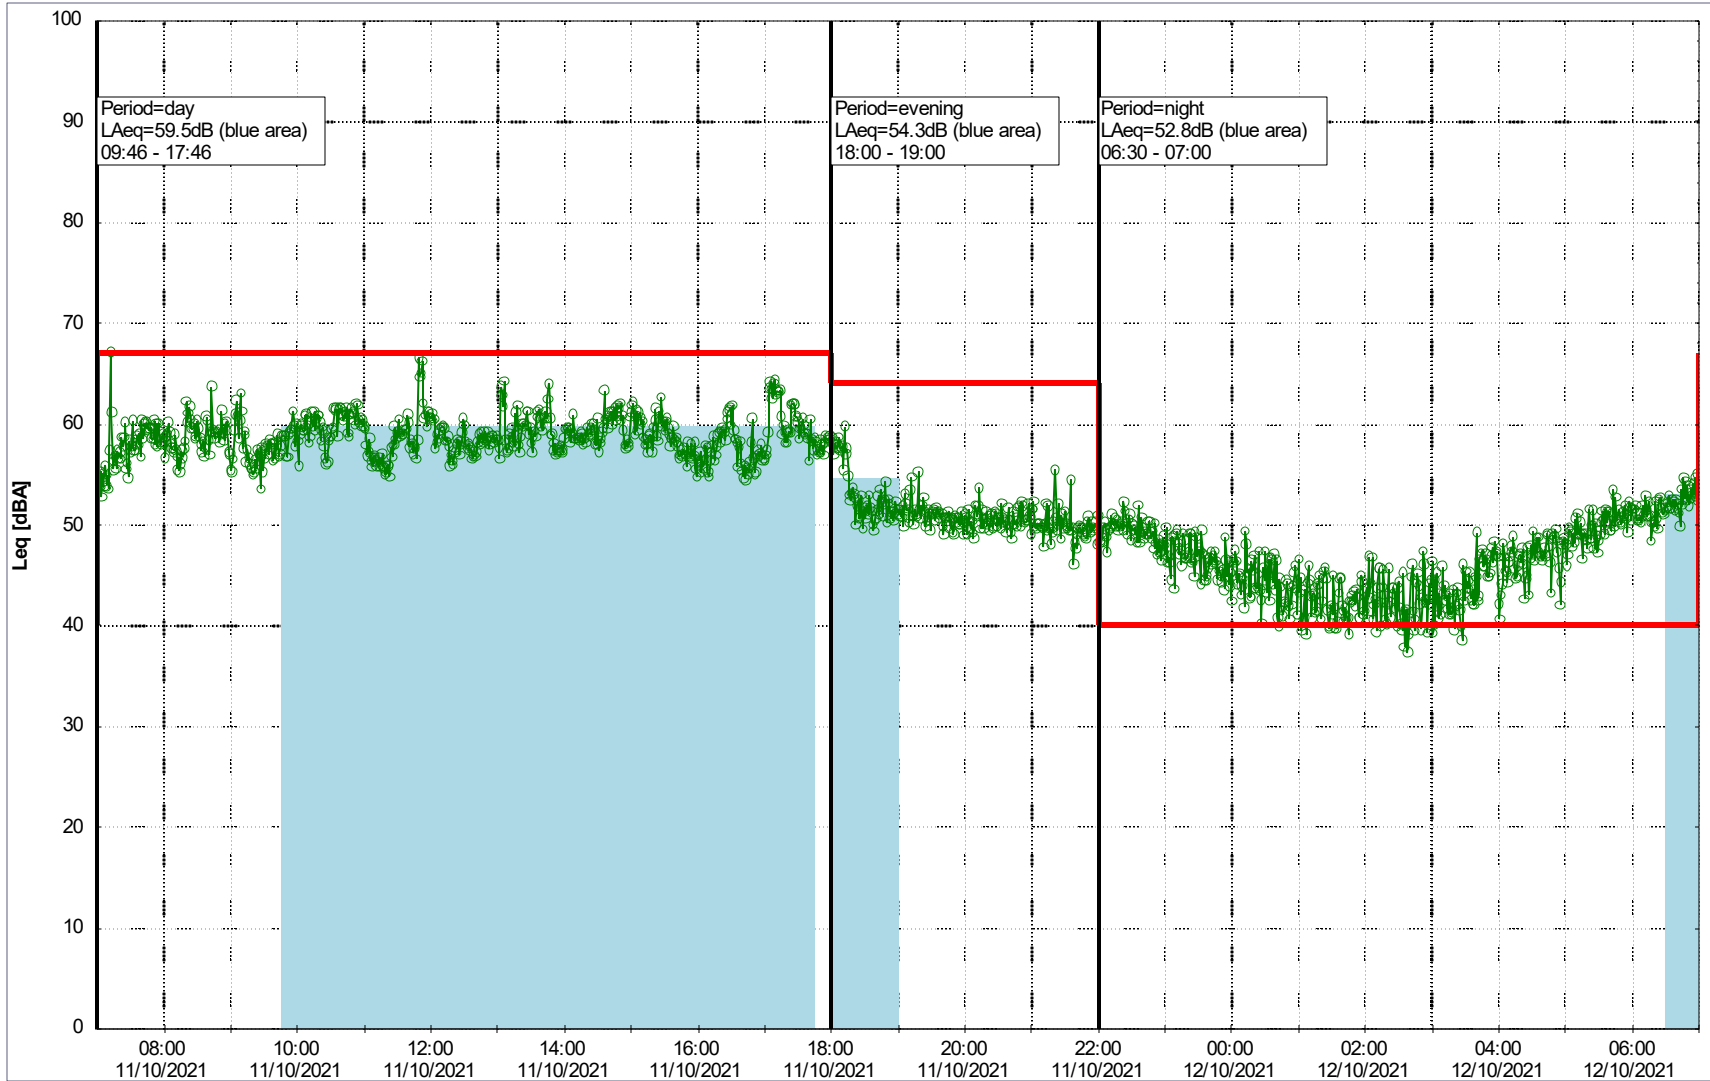

Project: Kronos Sydhavnen
Construction: Sluseholmen
Location: N-V

Plan View

0 5 10 15 20 [m]

Remarks

Noise Time Related Diagram

11/10/2021
12/10/2021

○○○○ SLU_NS01

Project: Kronos Sydhavnen
Construction: Sluseholmen
Location: N-V

Plan View

Noise Time Related Diagram

12/10/2021
13/10/2021

SLU_NS01

0 5 10 15 20 [m]

Remarks

...

Project: Kronos Sydhavnen
 Construction: Sluseholmen
 Location: N-V

Plan View

Noise Time Related Diagram

13/10/2021
 14/10/2021

SLU_NS01

0 5 10 15 20 [m]

Remarks

...

Project: Kronos Sydhavnen
Construction: Sluseholmen
Location: N-V

Plan View

Noise Time Related Diagram

16/10/2021
17/10/2021

SLU_NS01

0 5 10 15 20 [m]

Remarks

...

Project: Kronos Sydhavnen
Construction: Sluseholmen
Location: N-V