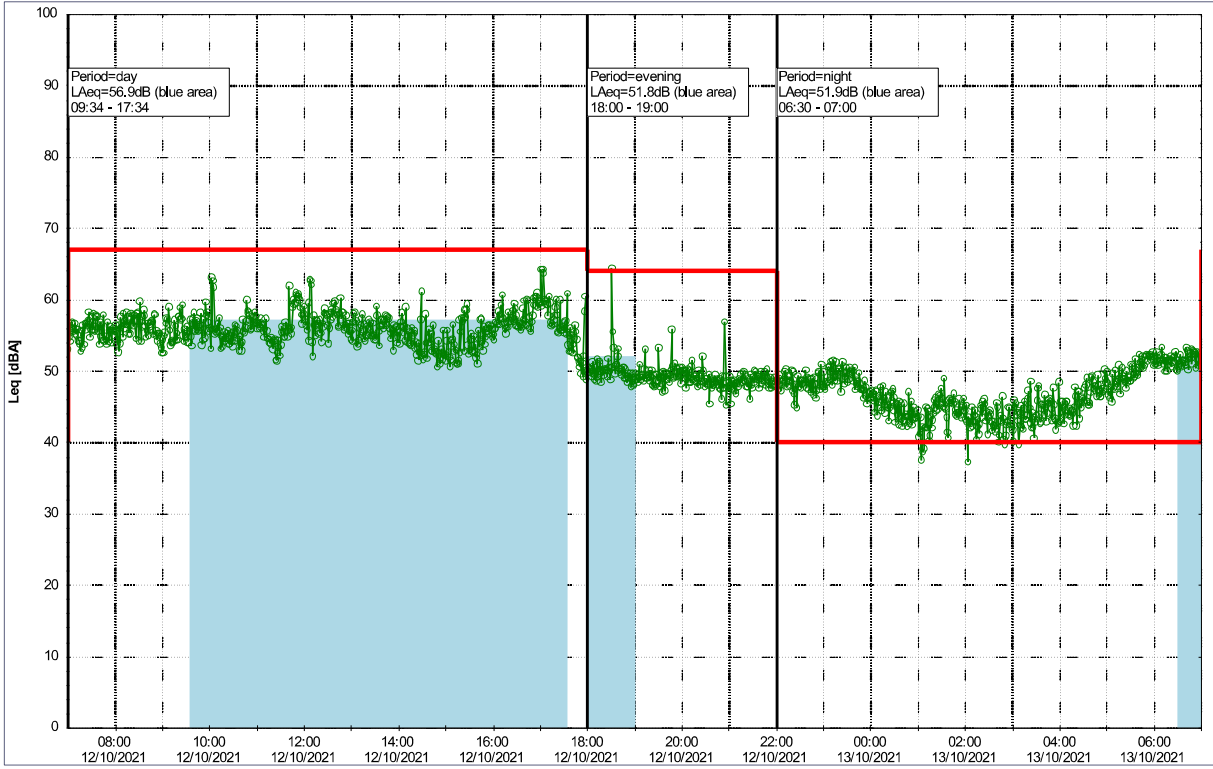

Plan View

Noise Time Related Diagram

12/10/2021
13/10/2021

SLU_NS01

0 5 10 15 20 [m]

Remarks

...

Project: Kronos Sydhavnen
 Construction: Sluseholmen
 Location: N-V

Plan View

Noise Time Related Diagram

13/10/2021
 14/10/2021

SLU_NS01

0 5 10 15 20 [m]

Remarks

...

Project: Kronos Sydhavnen
Construction: Sluseholmen
Location: N-V

Plan View

Noise Time Related Diagram

14/10/2021
15/10/2021

SLU_NS01

0 5 10 15 20 [m]

Remarks

...

Project: Kronos Sydhavnen
Construction: Sluseholmen
Location: N-V

Plan View

Noise Time Related Diagram

16/10/2021
17/10/2021

SLU_NS01

0 5 10 15 20 [m]

Remarks

...

Project: Kronos Sydhavnen
Construction: Sluseholmen
Location: N-V