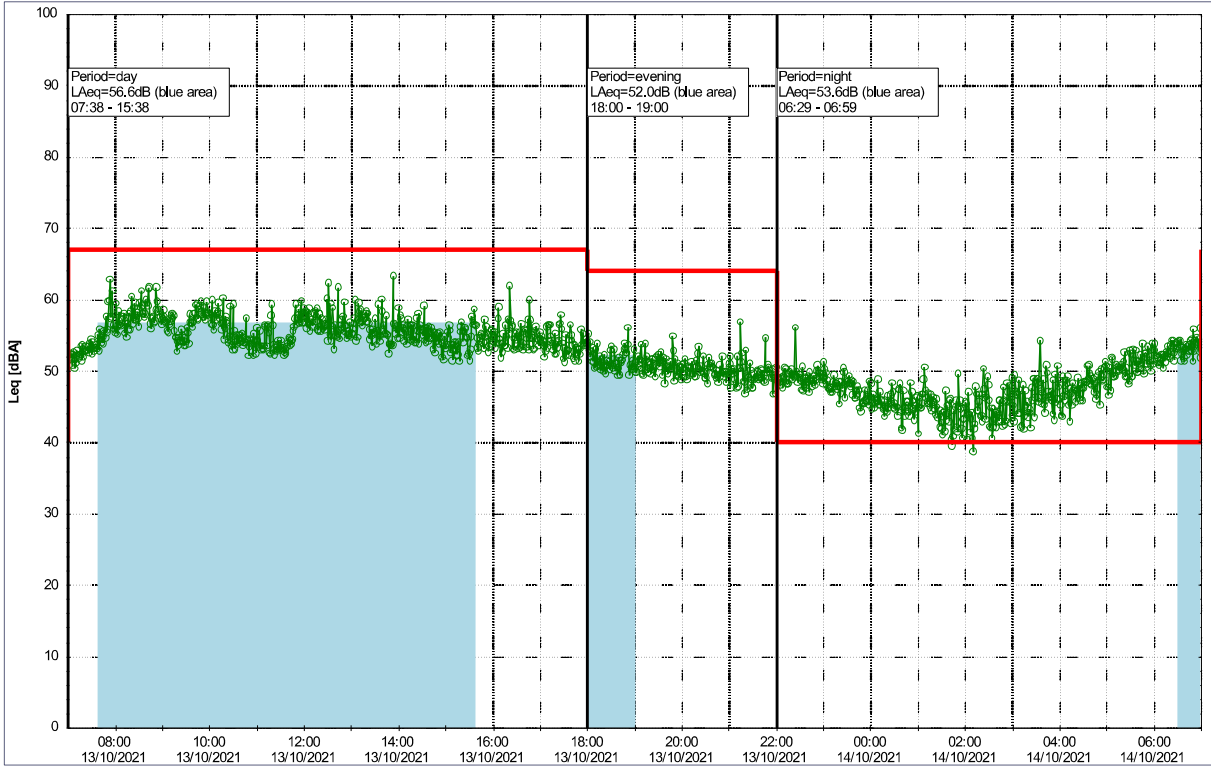

Plan View

Noise Time Related Diagram

13/10/2021
 14/10/2021

SLU_NS01

0 5 10 15 20 [m]

Remarks

...

Project: Kronos Sydhavnen
Construction: Sluseholmen
Location: N-V

Plan View

Noise Time Related Diagram

14/10/2021
15/10/2021

SLU_NS01

0 5 10 15 20 [m]

Remarks

...

Project: Kronos Sydhavnen
Construction: Sluseholmen
Location: N-V

Plan View

Noise Time Related Diagram

15/10/2021
16/10/2021

SLU_NS01

0 5 10 15 20 [m]

Remarks

...

Project: Kronos Sydhavnen
Construction: Sluseholmen
Location: N-V

Plan View

Noise Time Related Diagram

16/10/2021
17/10/2021

SLU_NS01

0 5 10 15 20 [m]

Remarks

...

Project: Kronos Sydhavnen
Construction: Sluseholmen
Location: N-V